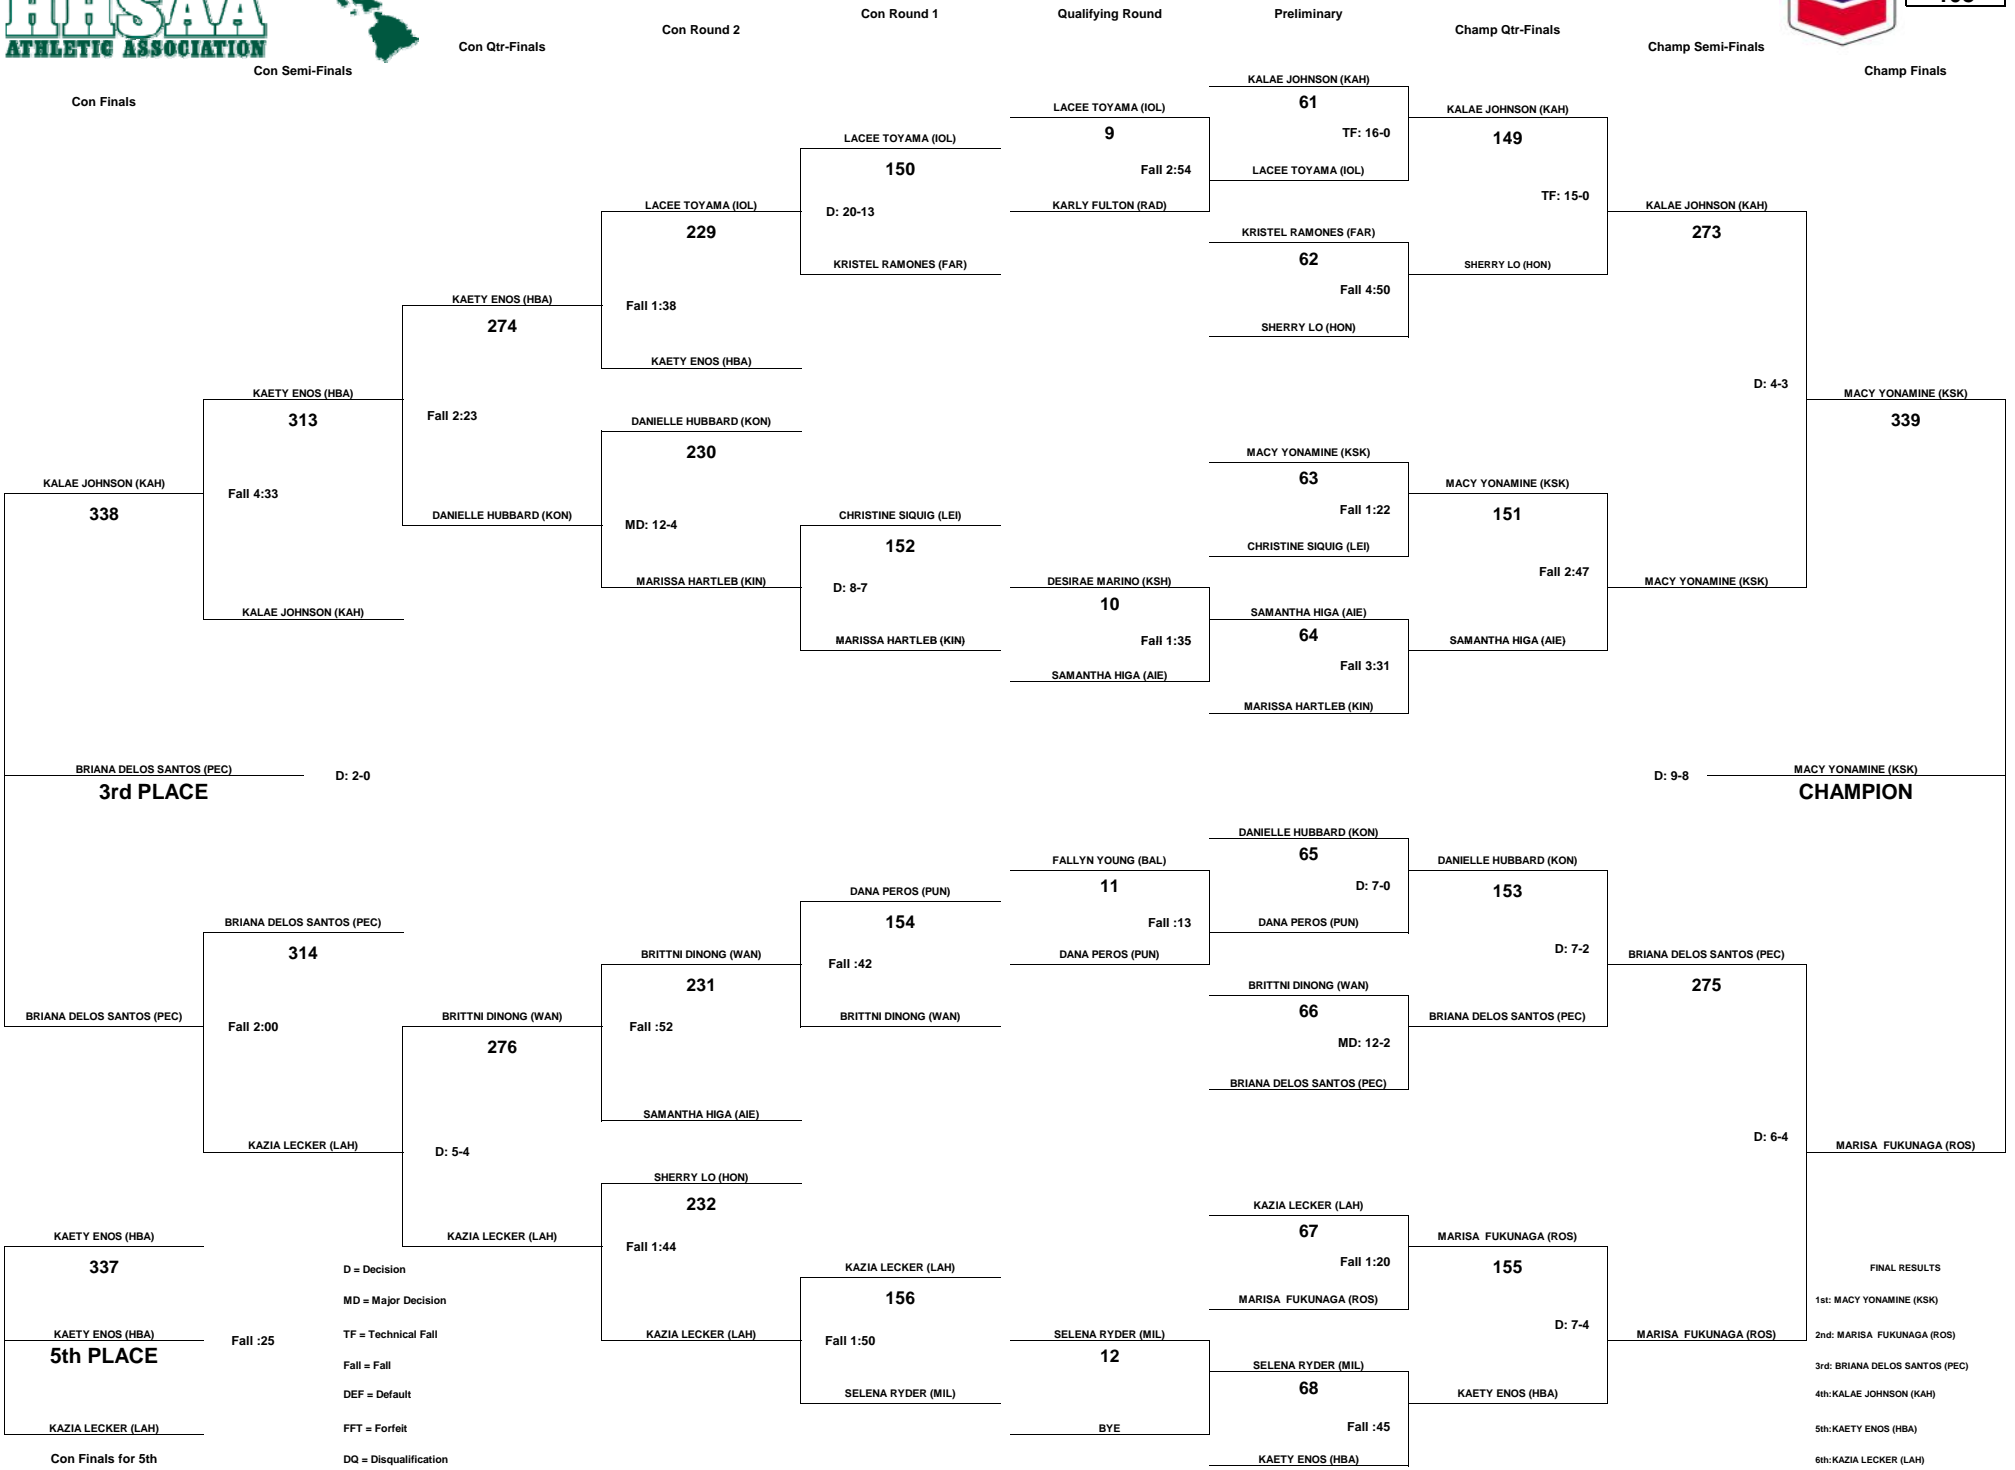

CHEVRON-HAWAII HIGH SCHOOL ATHLETIC ASSOCIATION 2009 GIRLS WRESTLING CHAMPIONSHIPS

D = Decision
MD = Major Decision
TF = Technical Fall
Fall = Fall
DEF = Default
FFT = Forfeit
DQ = Disqualification

Con Finals for 5th

FINAL RESULTS
1st: MACY YONAMINE (KSK)
2nd: MARISA FUKUNAGA (ROS)
3rd: BRIANA DELOS SANTOS (PEC)
4th: KALAE JOHNSON (KAH)
5th: KAETY ENOS (HBA)
6th: KAZIA LECKER (LAH)