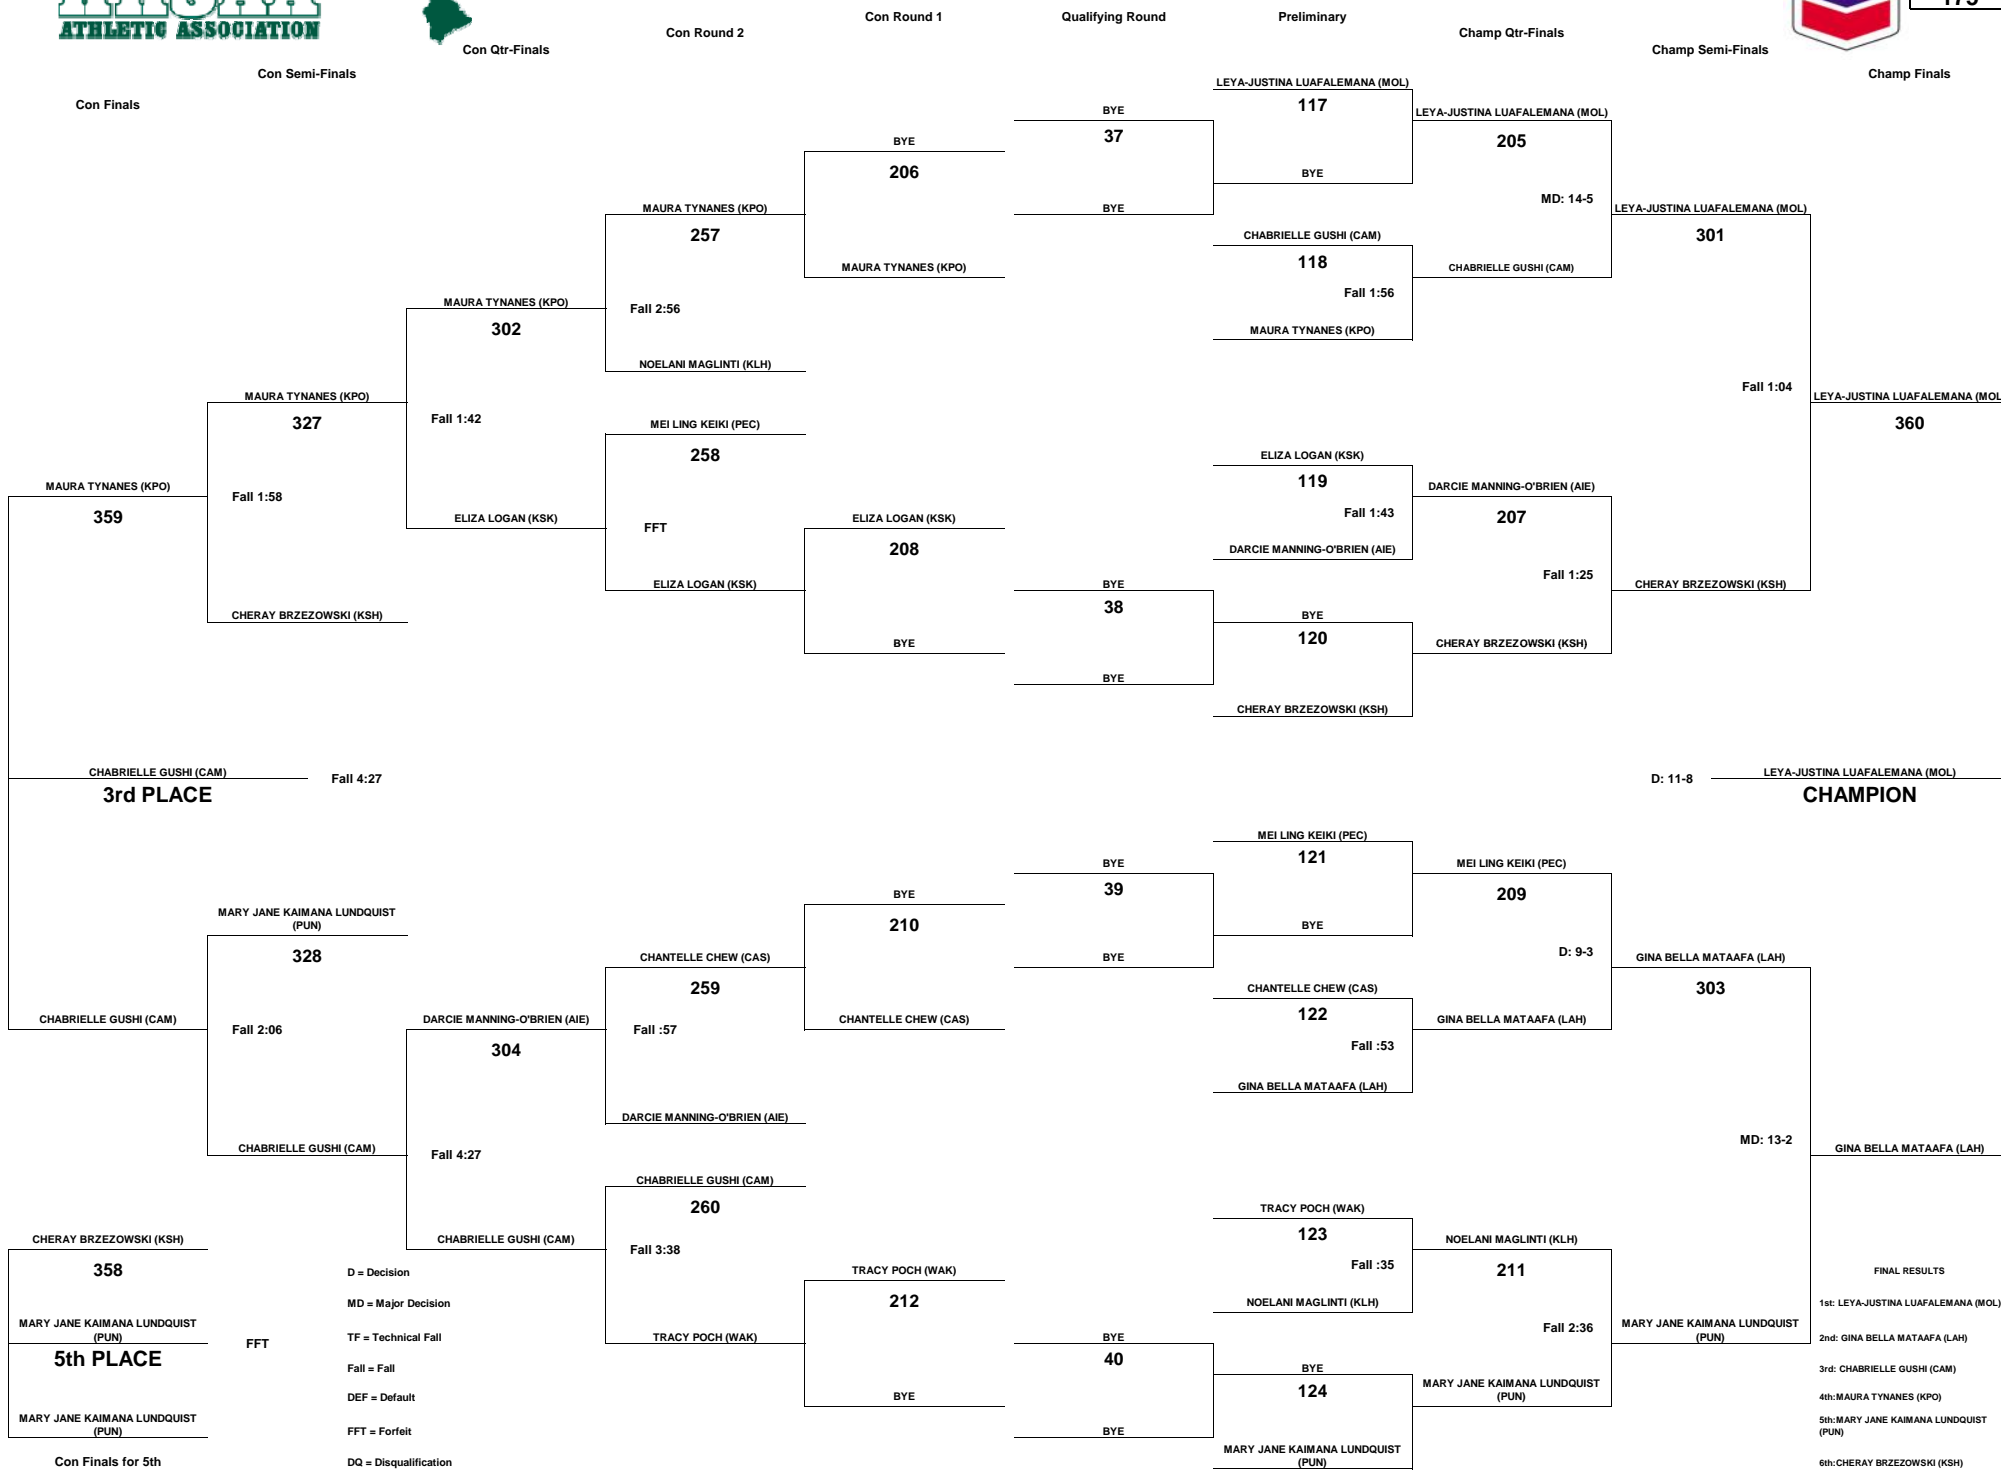

CHEVRON-HAWAII HIGH SCHOOL ATHLETIC ASSOCIATION 2009 GIRLS WRESTLING CHAMPIONSHIPS

D = Decision
MD = Major Decision
TF = Technical Fall
Fall = Fall
DEF = Default
FFT = Forfeit
DQ = Disqualification

Con Finals for 5th

FINAL RESULTS
1st: LEYA-JUSTINA LUFALEMANA (MOL)
2nd: GINA BELLA MATAAFA (LAH)
3rd: CHABRIELLE GUSHI (CAM)
4th: MAURA TYNANES (KPO)
5th: MARY JANE KAIMANA LUNDQUIST (PUN)
6th: CHERAY BRZEZOWSKI (KSH)