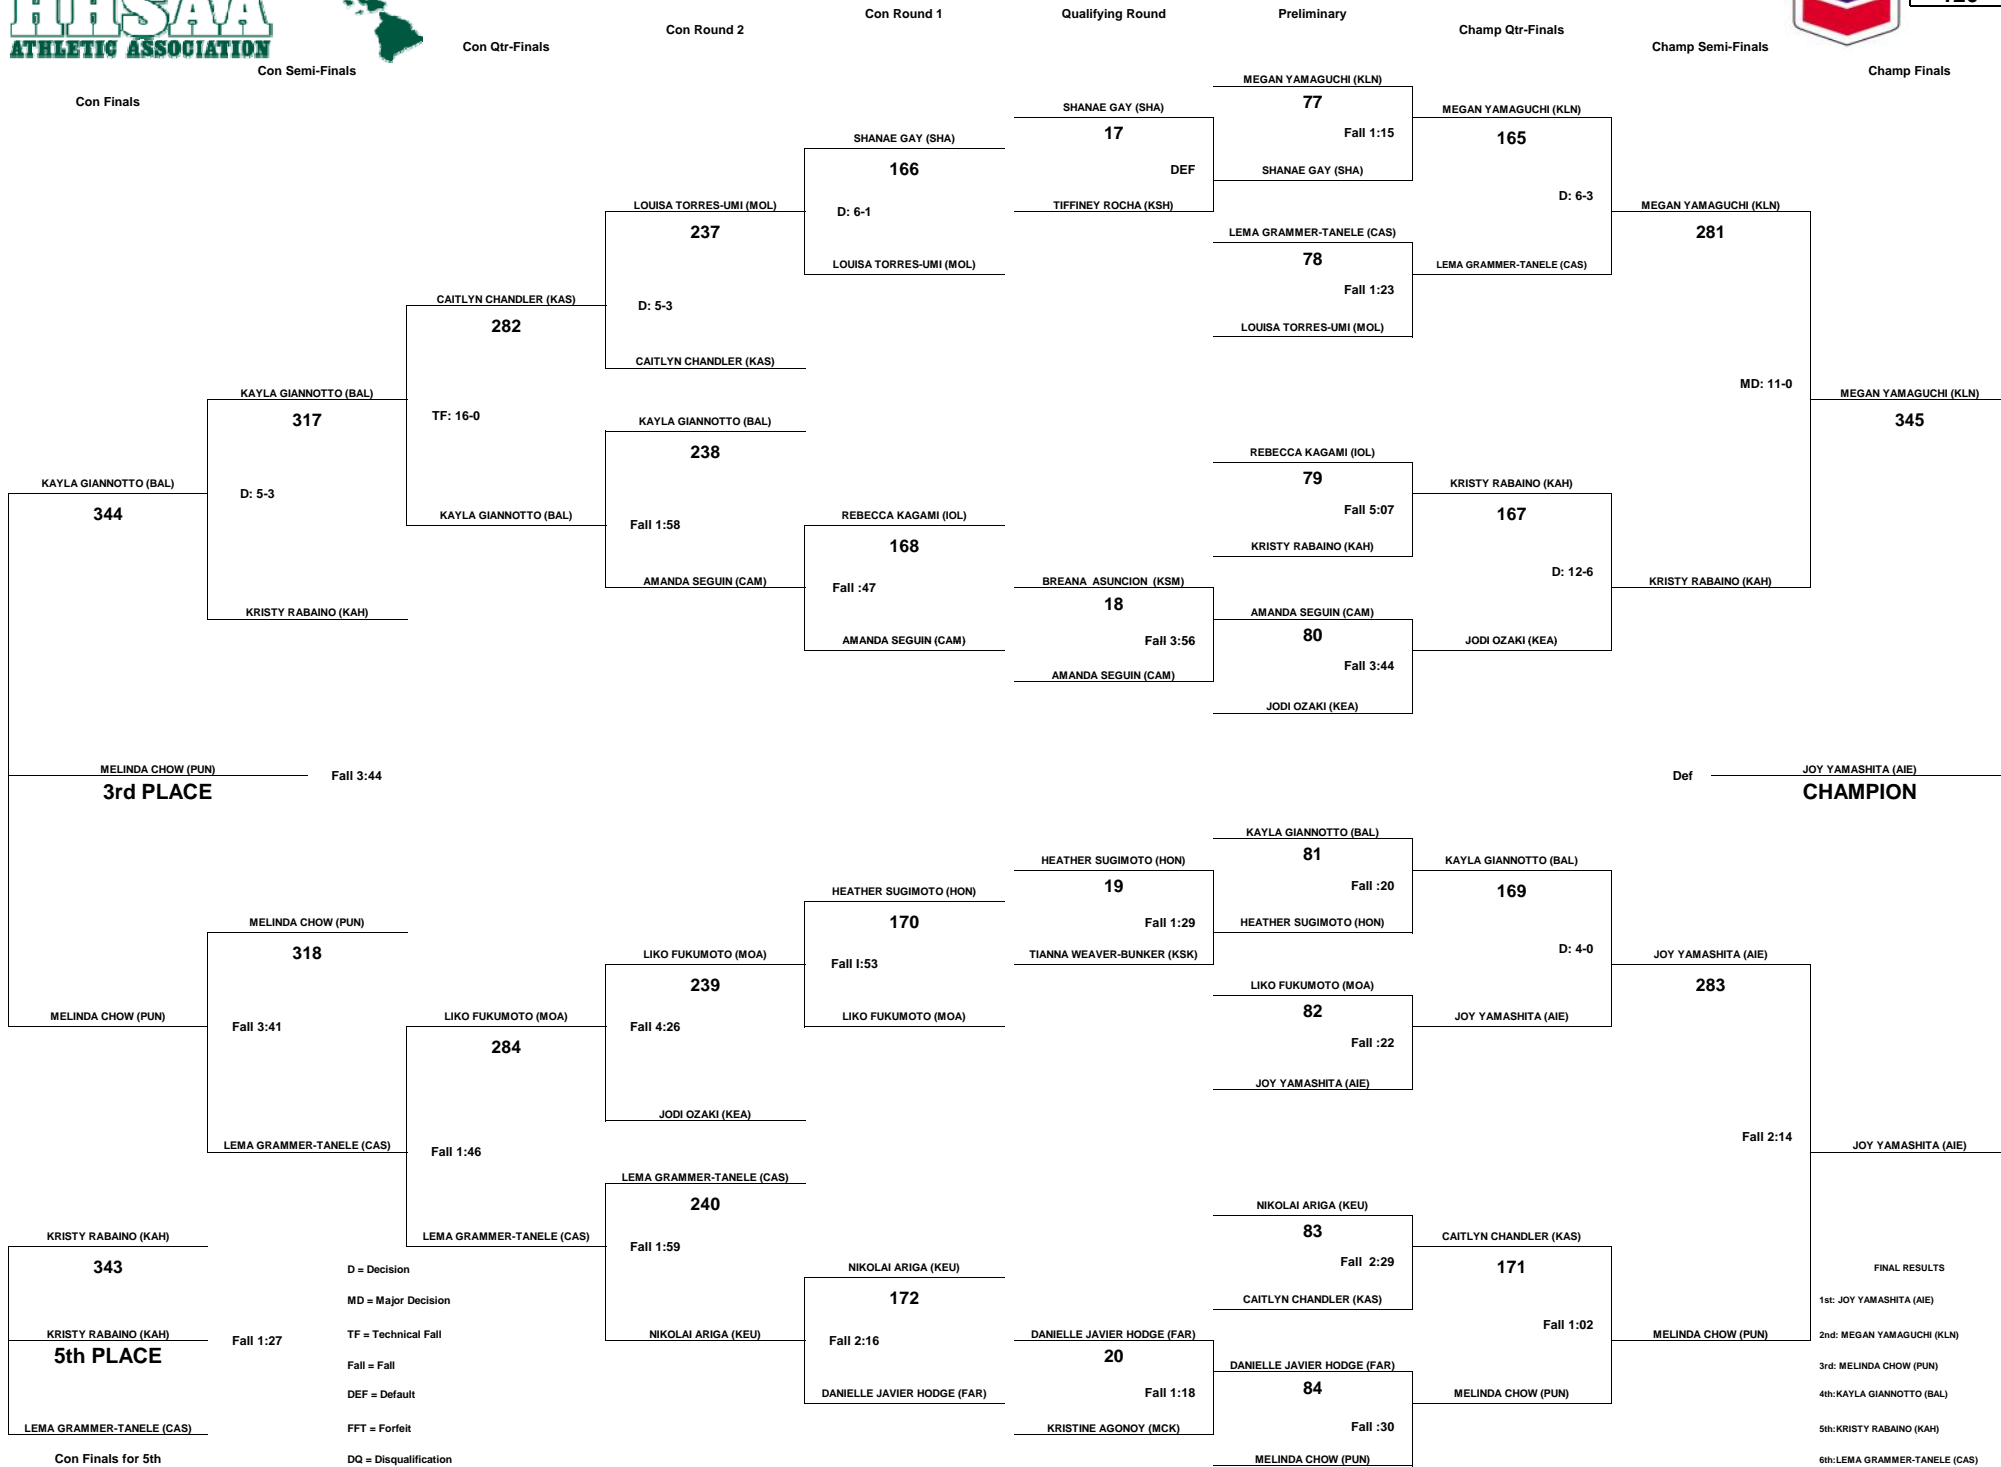

CHEVRON-HAWAII HIGH SCHOOL ATHLETIC ASSOCIATION 2009 GIRLS WRESTLING CHAMPIONSHIPS

D = Decision
MD = Major Decision
TF = Technical Fall
Fall = Fall
DEF = Default
FFT = Forfeit
DQ = Disqualification

Con Finals for 5th