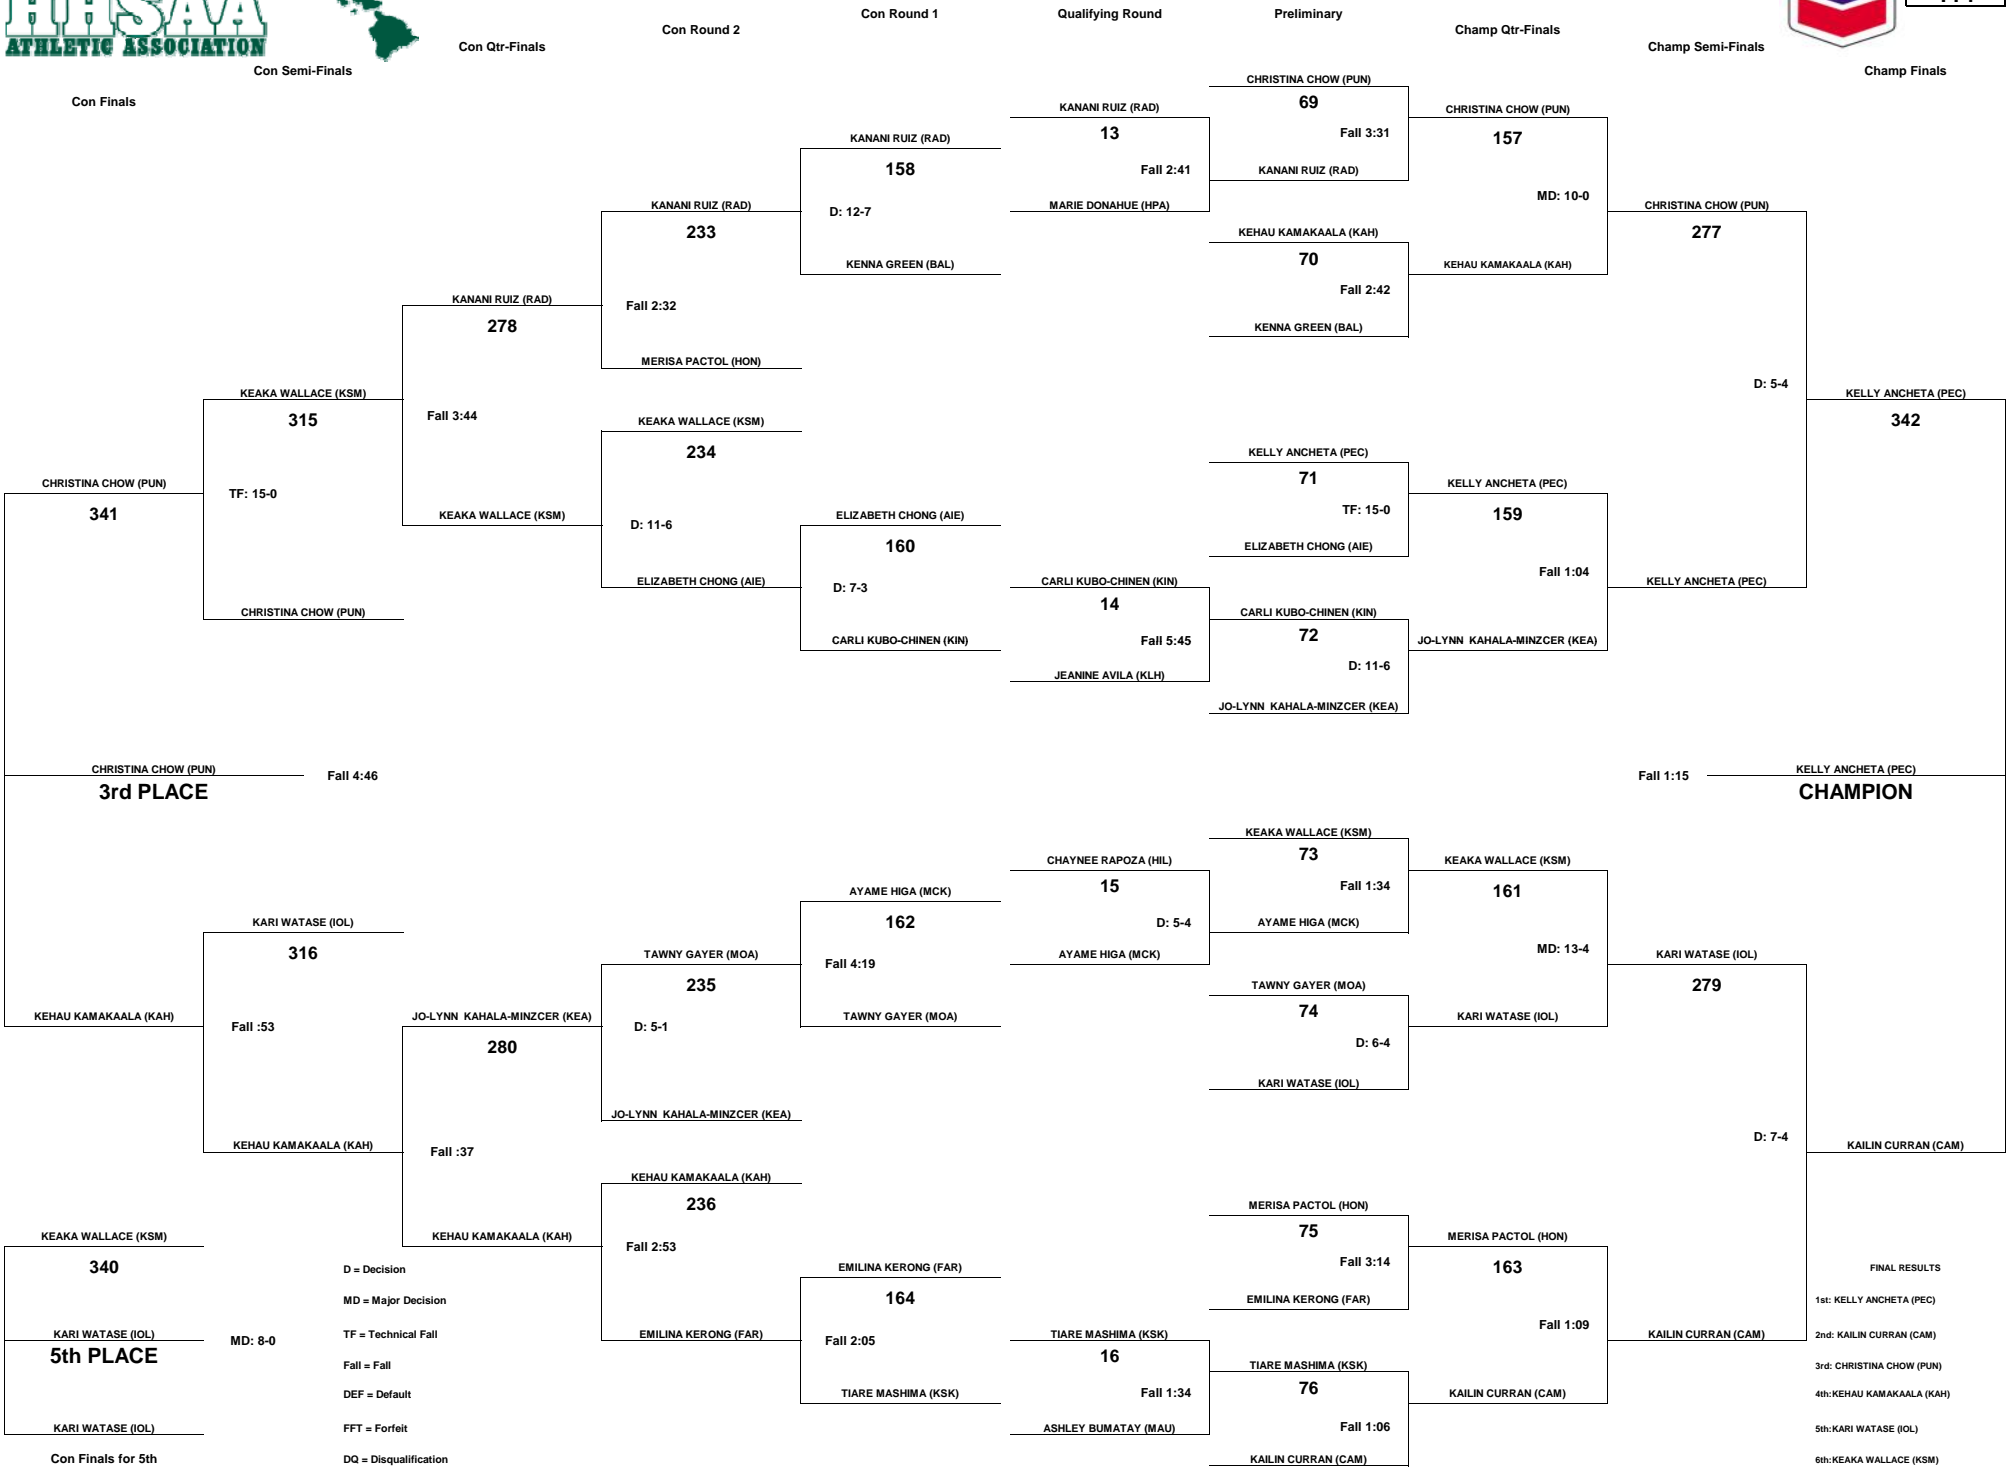

CHEVRON-HAWAII HIGH SCHOOL ATHLETIC ASSOCIATION 2009 GIRLS WRESTLING CHAMPIONSHIPS

D = Decision
MD = Major Decision
TF = Technical Fall
Fall = Fall
DEF = Default
FFT = Forfeit
DQ = Disqualification

Con Finals for 5th

5th PLACE

340

KARI WATASE (IOL)

MD: 8-0

KARI WATASE (IOL)

KEAKA WALLACE (KSM)

340

KARI WATASE (IOL)

KARI WATASE (IOL)

3rd PLACE

CHRISTINA CHOW (PUN)

Fall 4:46

341

CHRISTINA CHOW (PUN)

KEAKA WALLACE (KSM)

315

TF: 15-0

CHRISTINA CHOW (PUN)

FINAL RESULTS

1. KELLY ANCHETA (PEC)
2. KAILIN CURRAN (CAM)
3. CHRISTINA CHOW (PUN)
4. KEHAU KAMAKAALA (KAH)
5. KARI WATASE (IOL)
6. KEAKA WALLACE (KSM)