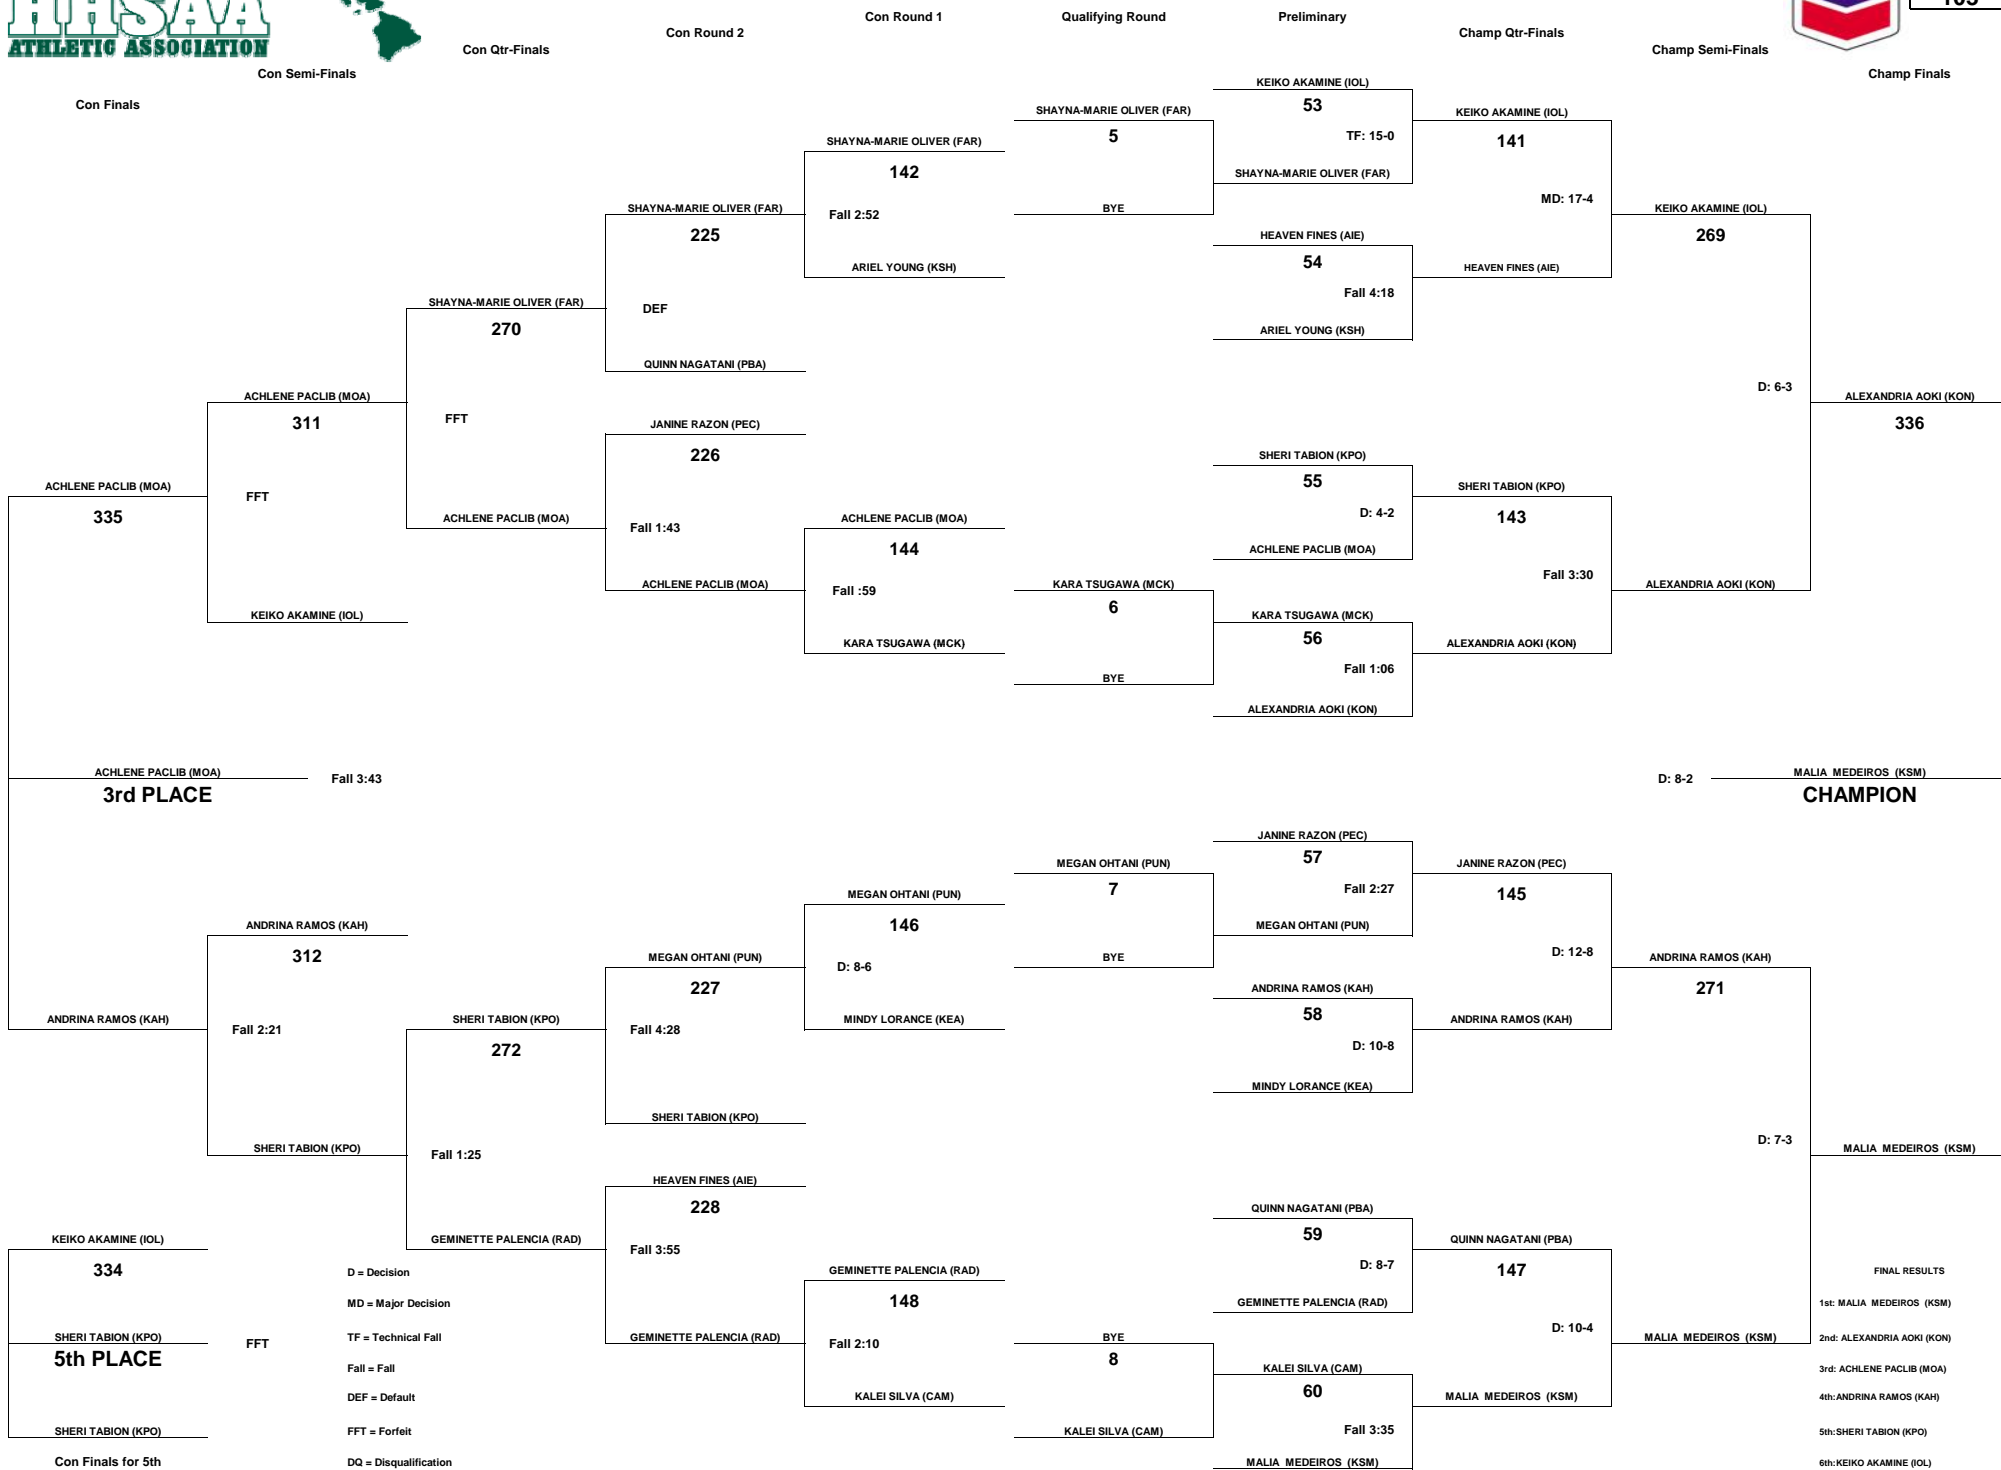

CHEVRON-HAWAII HIGH SCHOOL ATHLETIC ASSOCIATION 2009 GIRLS WRESTLING CHAMPIONSHIPS