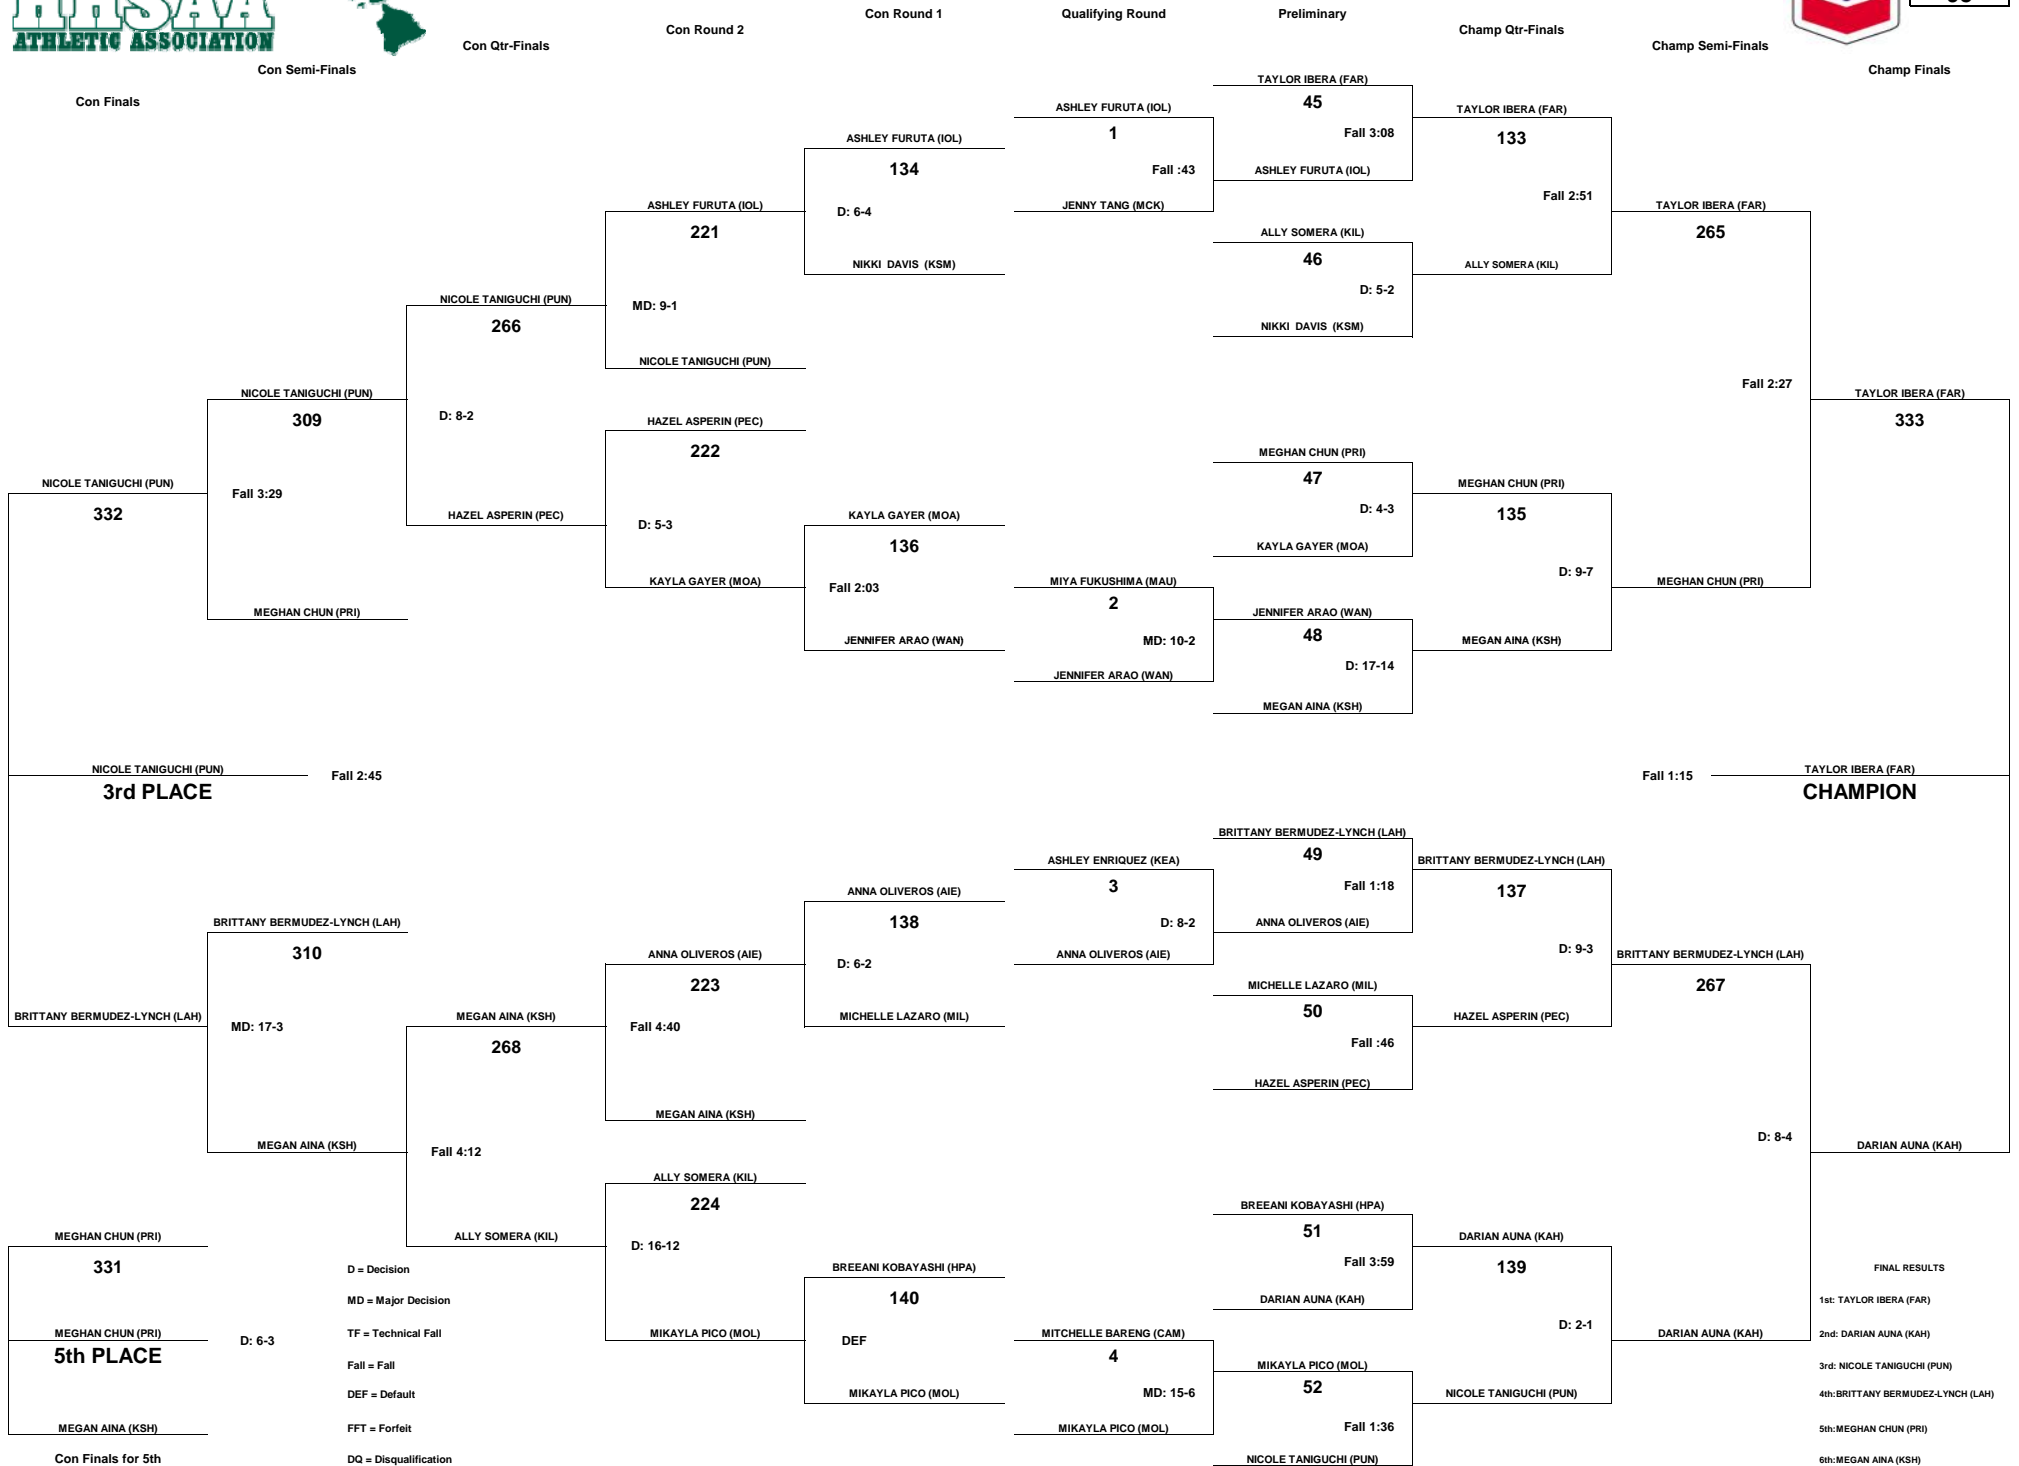

# CHEVRON-HAWAII HIGH SCHOOL ATHLETIC ASSOCIATION 2009 GIRLS WRESTLING CHAMPIONSHIPS

D = Decision  
 MD = Major Decision  
 TF = Technical Fall  
 Fall = Fall  
 DEF = Default  
 FFT = Forfeit  
 DQ = Disqualification

**FINAL RESULTS**  
 1st: TAYLOR IBERA (FAR)  
 2nd: DARIAN AUNA (KAH)  
 3rd: NICOLE TANIGUCHI (PUN)  
 4th: BRITTANY BERMUDEZ-LYNCH (LAH)  
 5th: MEGHAN CHUN (PRI)  
 6th: MEGHAN AINA (KSH)

Con Finals for 5th