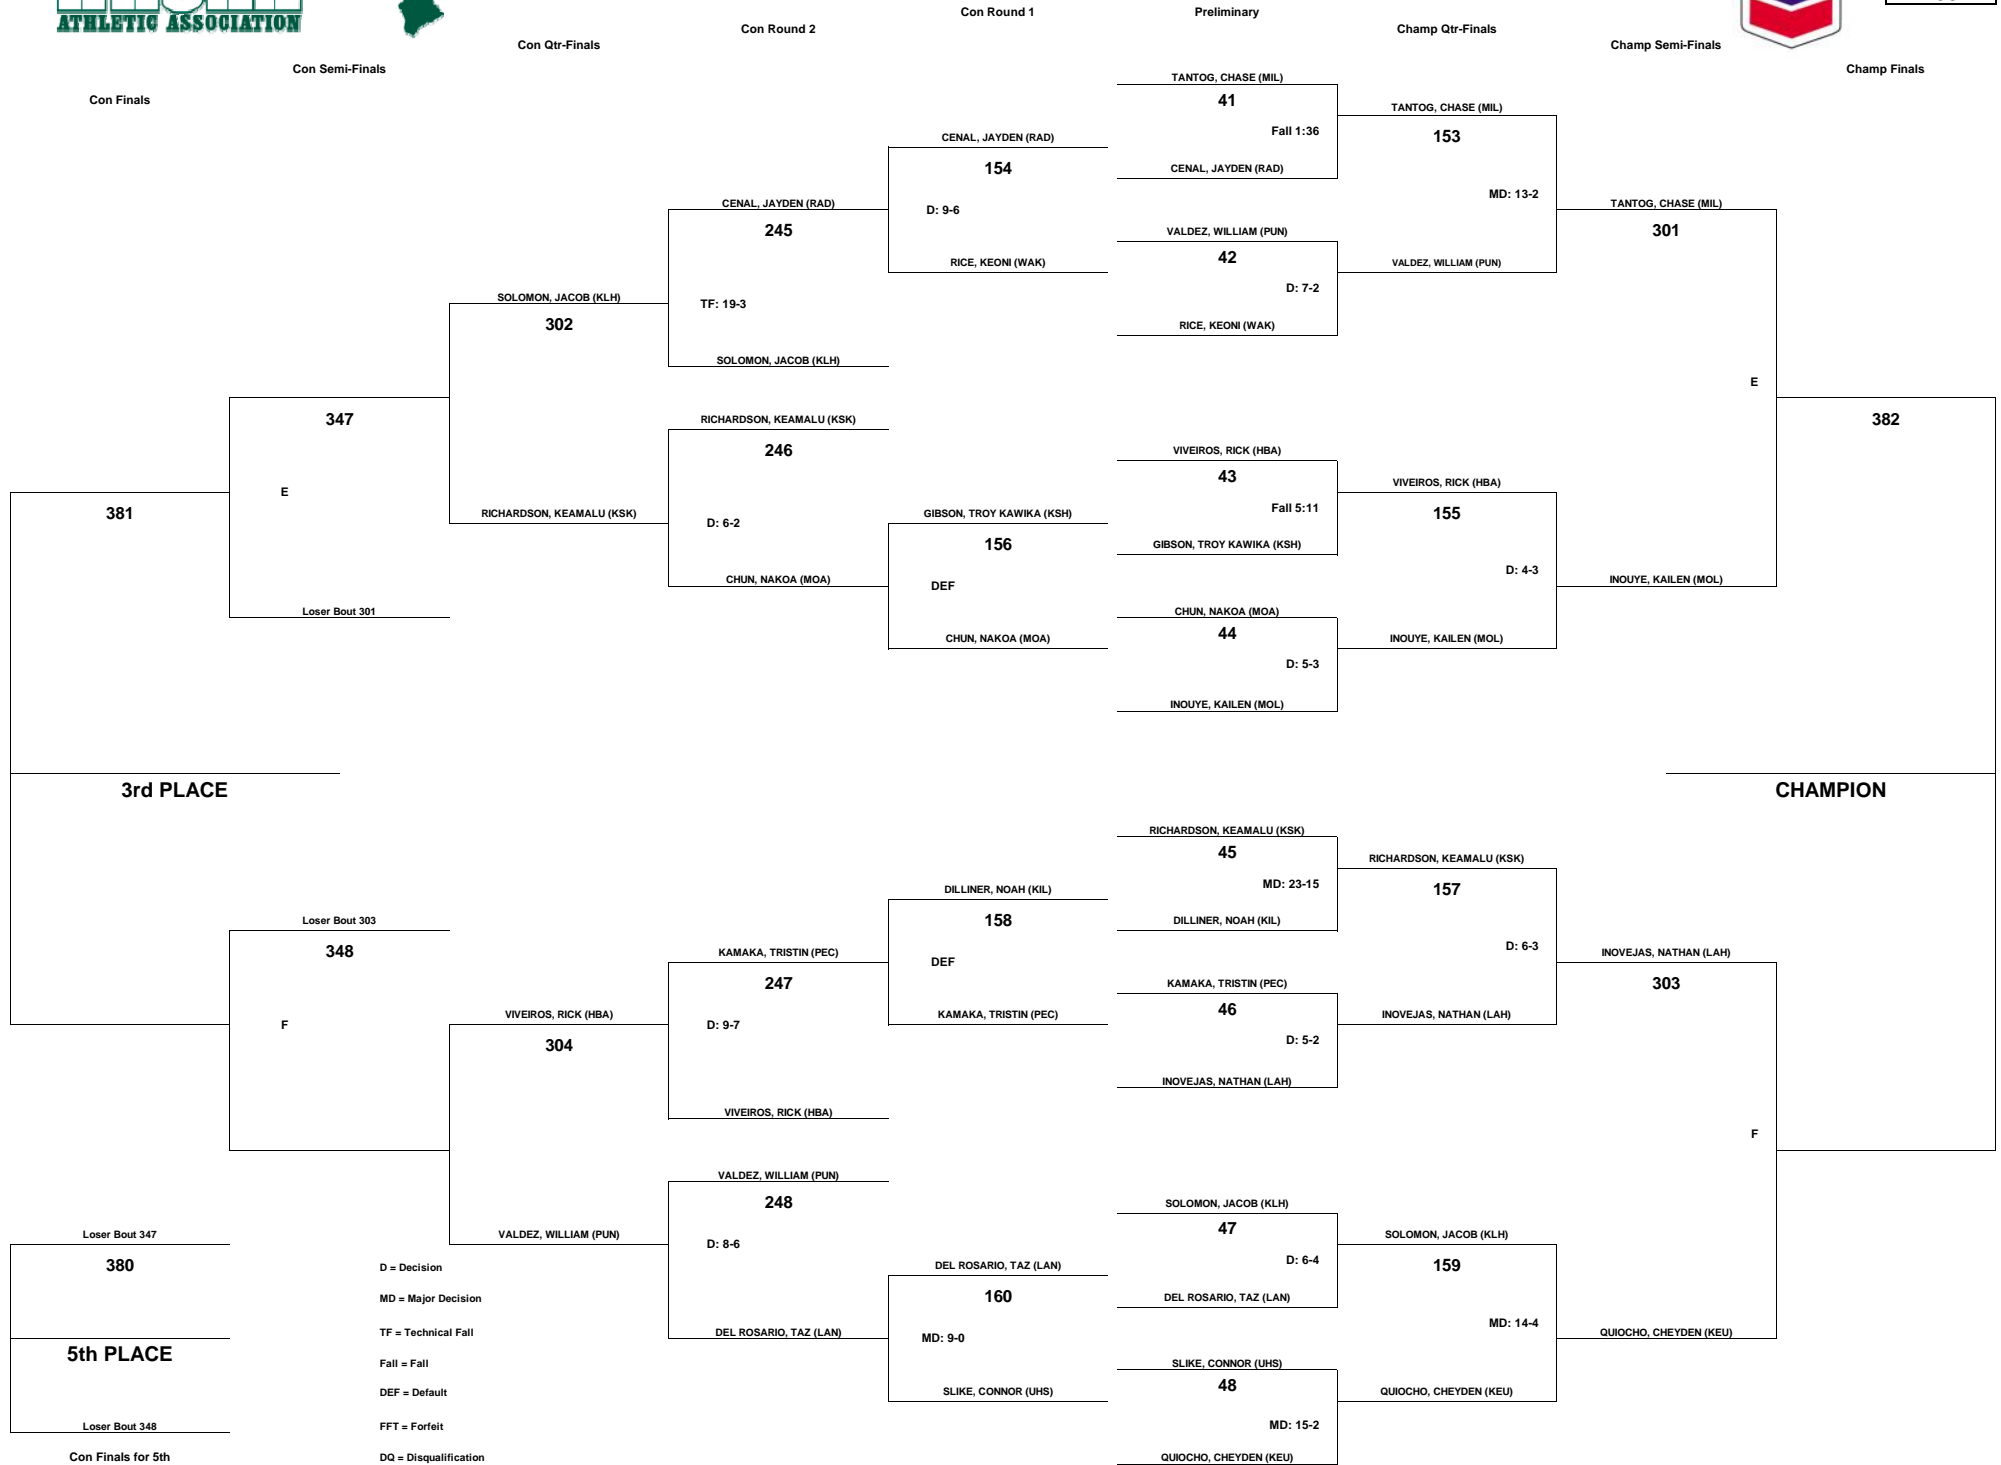

CHEVRON-HAWAII HIGH SCHOOL ATHLETIC ASSOCIATION 2012 BOYS WRESTLING CHAMPIONSHIPS

WEIGHT CLASS
135