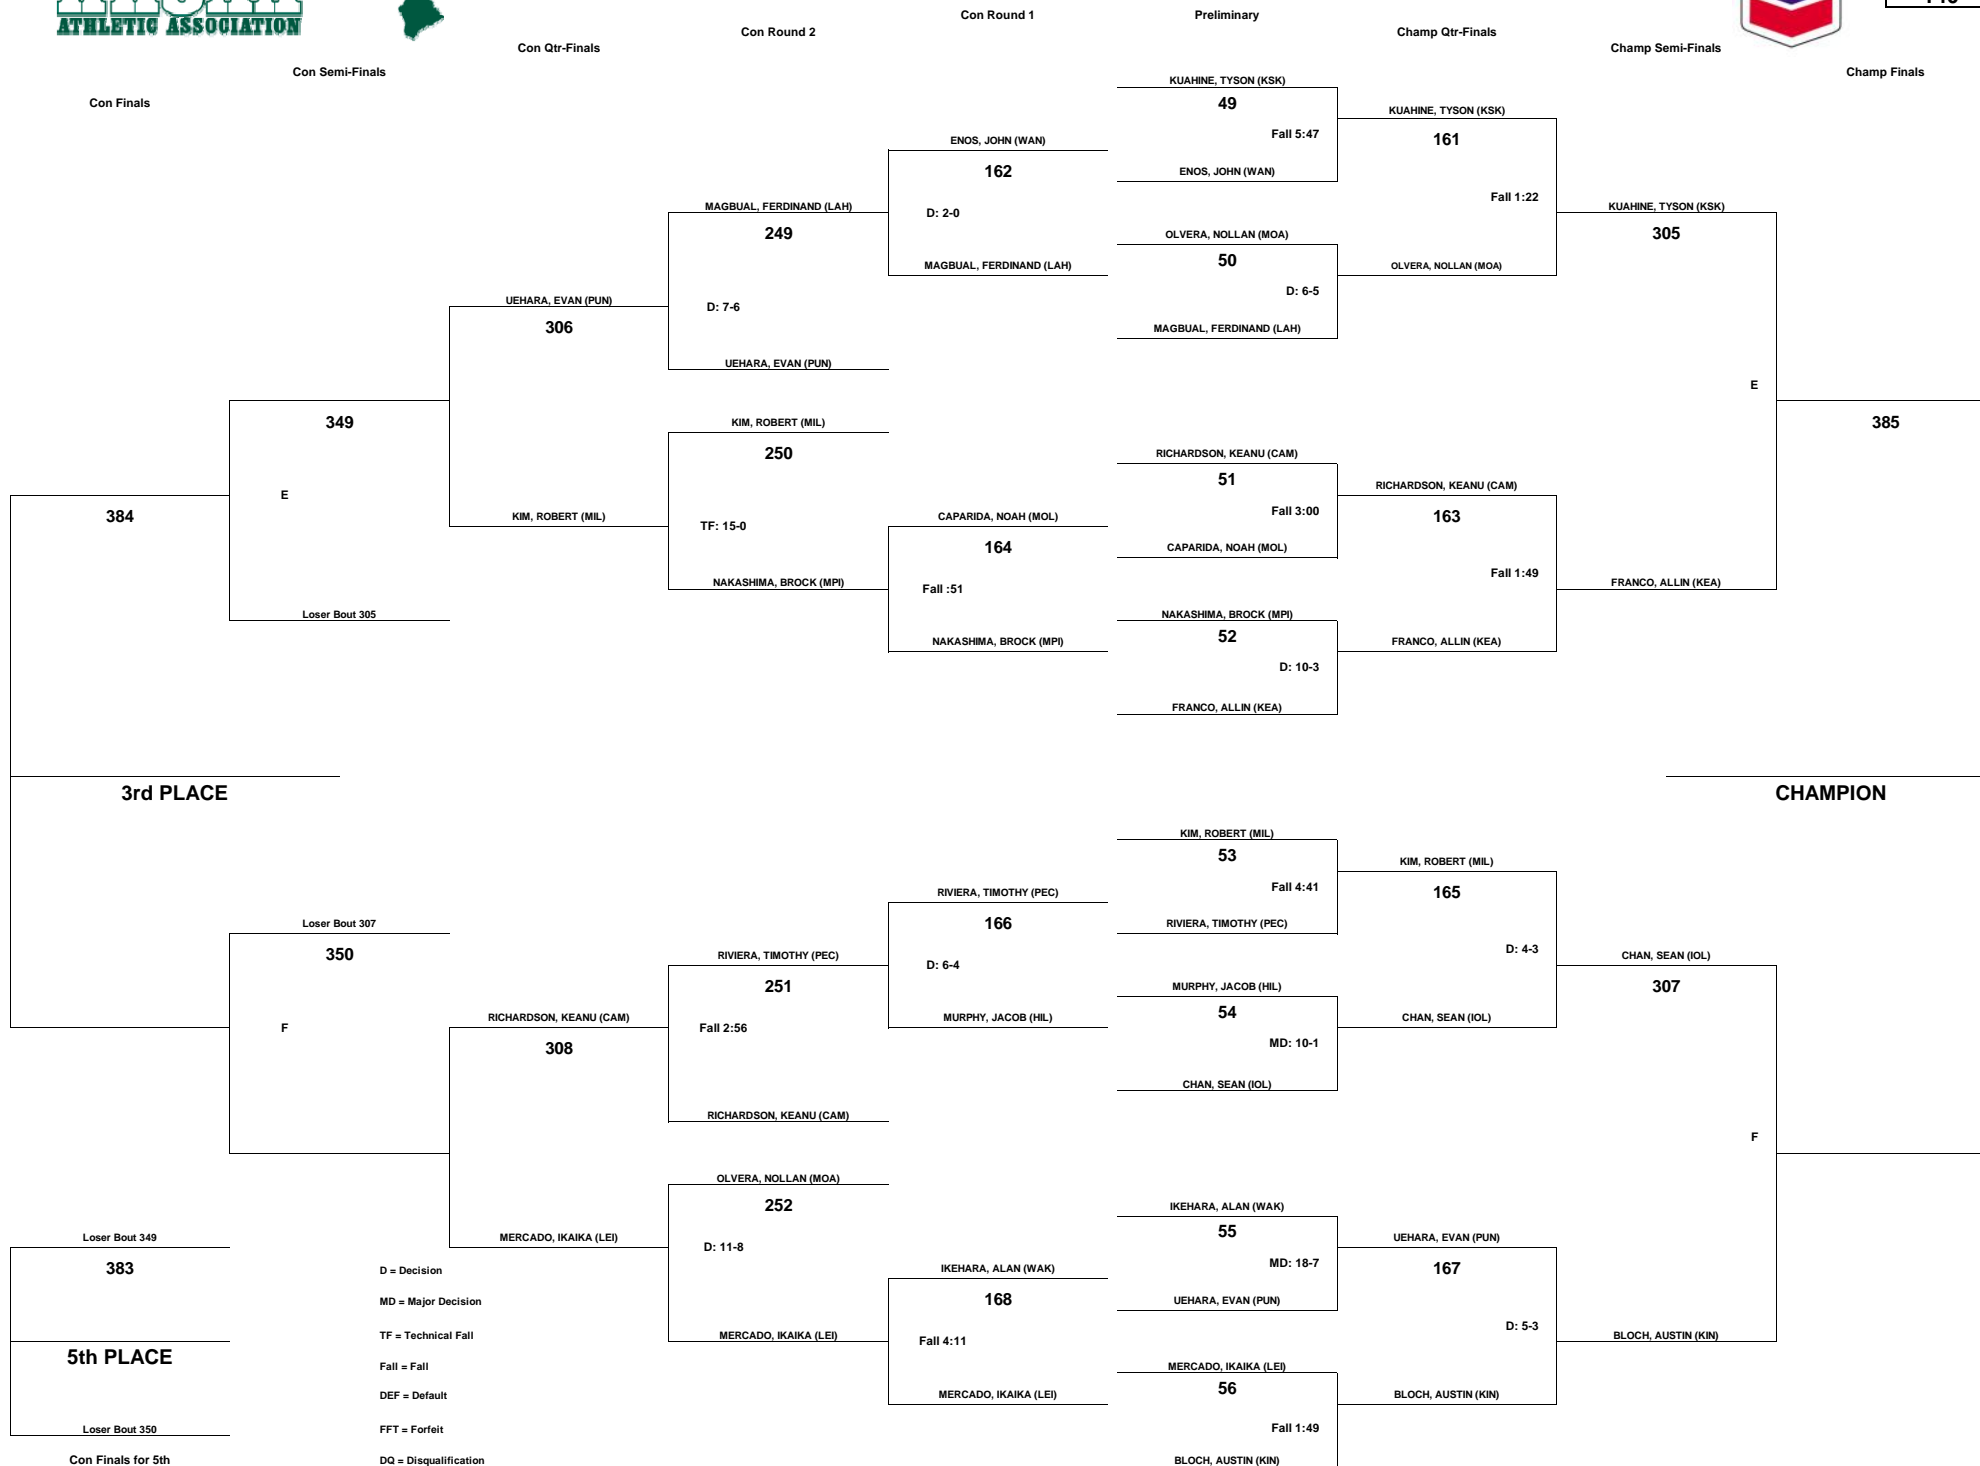

CHEVRON-HAWAII HIGH SCHOOL ATHLETIC ASSOCIATION 2012 BOYS WRESTLING CHAMPIONSHIPS

WEIGHT CLASS
140