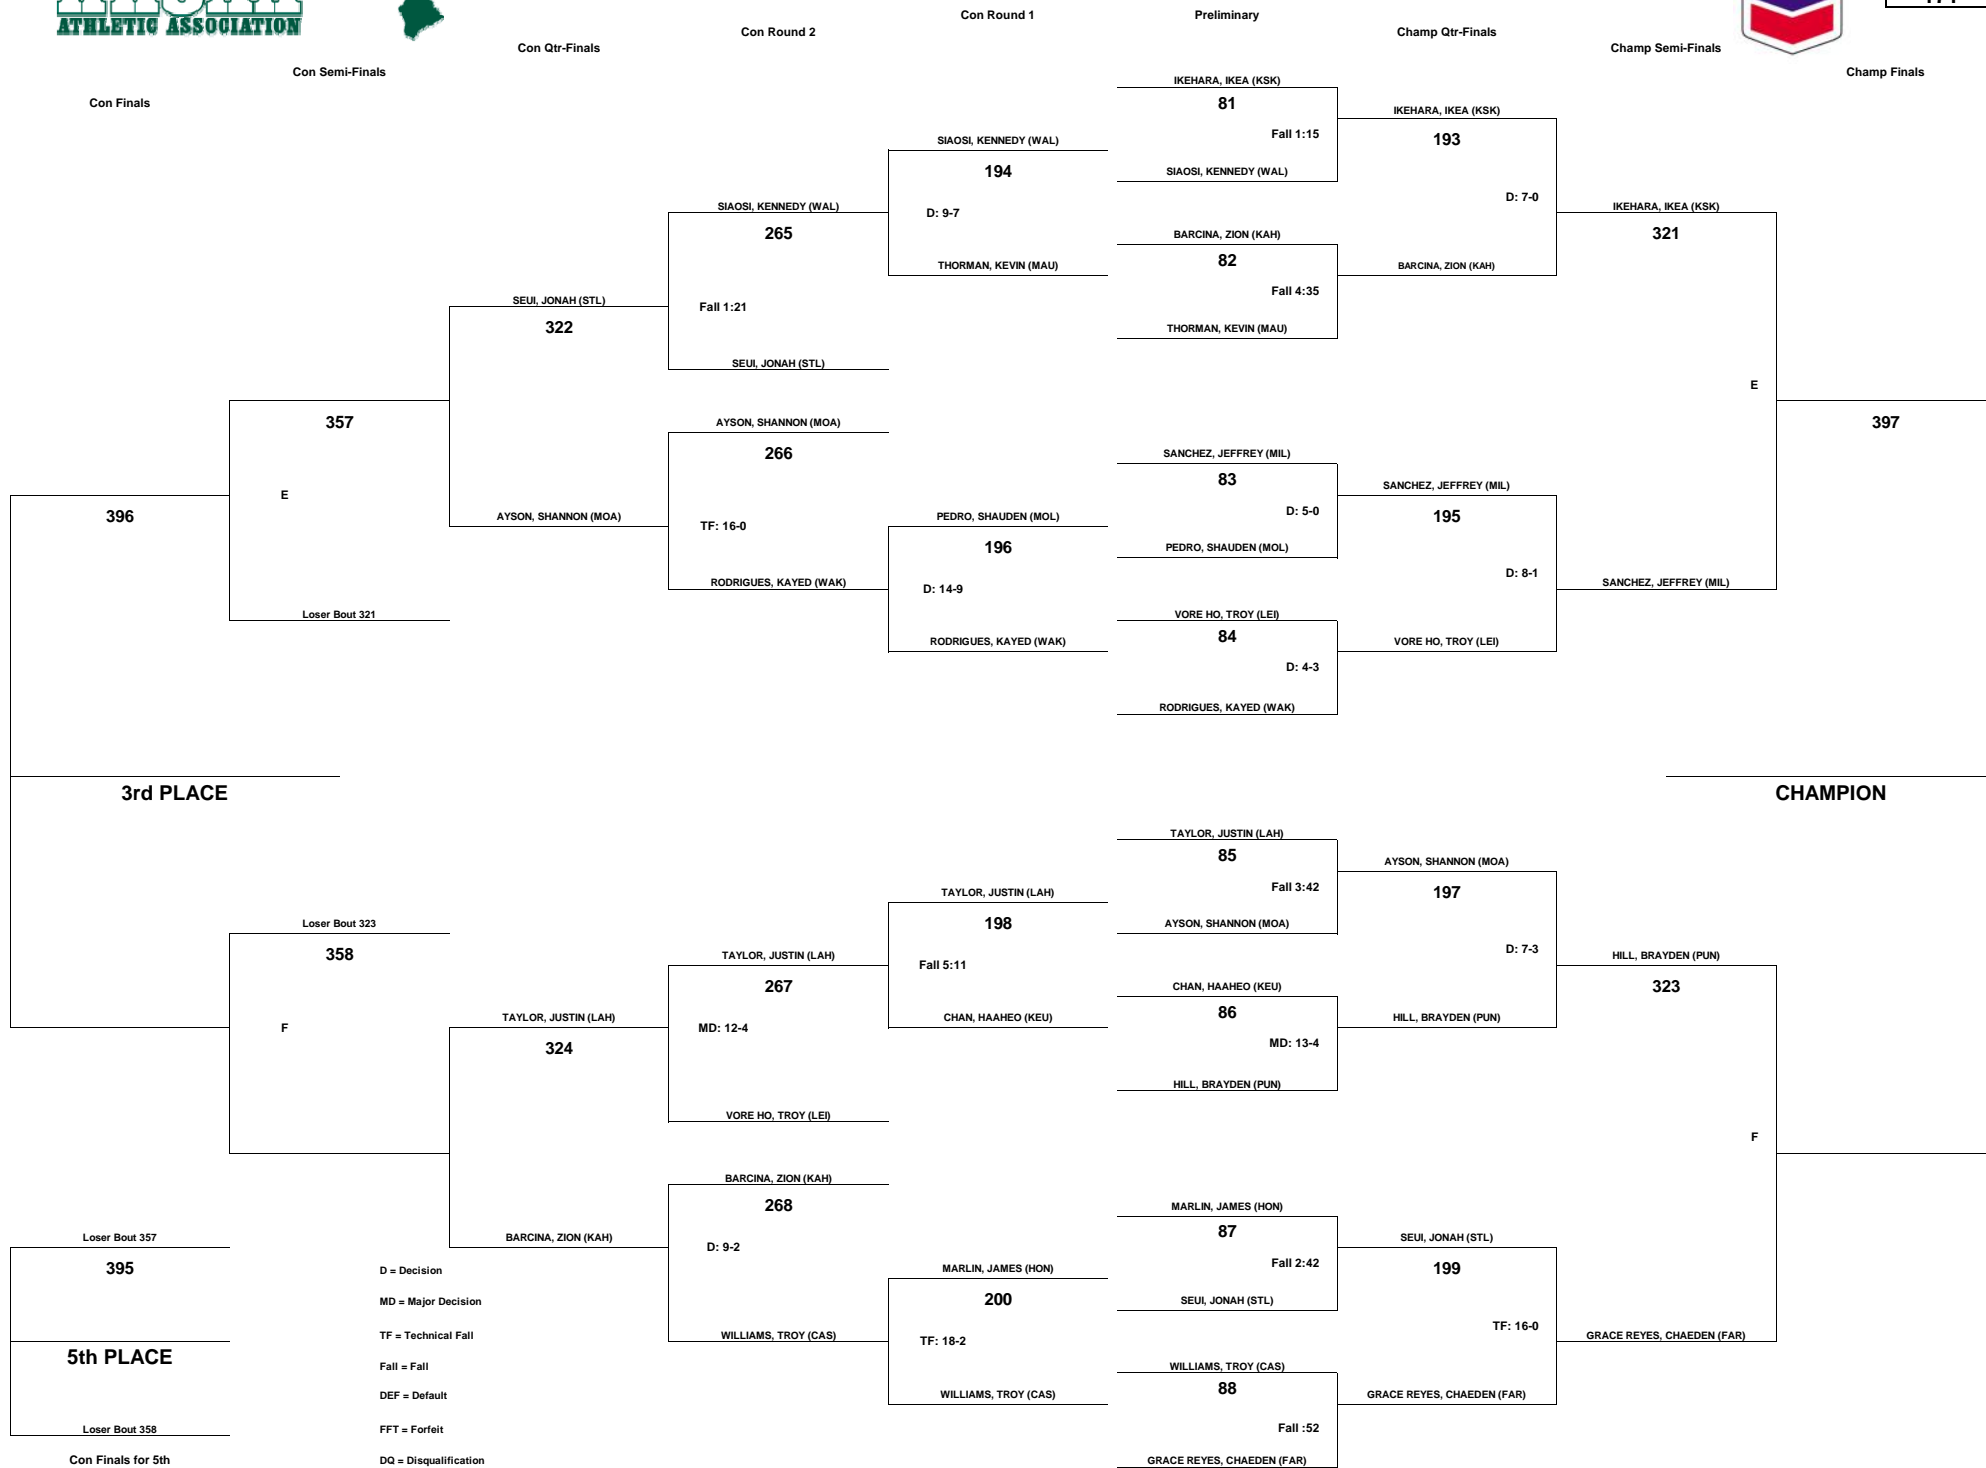

CHEVRON-HAWAII HIGH SCHOOL ATHLETIC ASSOCIATION 2012 BOYS WRESTLING CHAMPIONSHIPS

WEIGHT CLASS

215

D = Decision
 MD = Major Decision
 TF = Technical Fall
 Fall = Fall
 DEF = Default
 FFT = Forfeit
 DQ = Disqualification