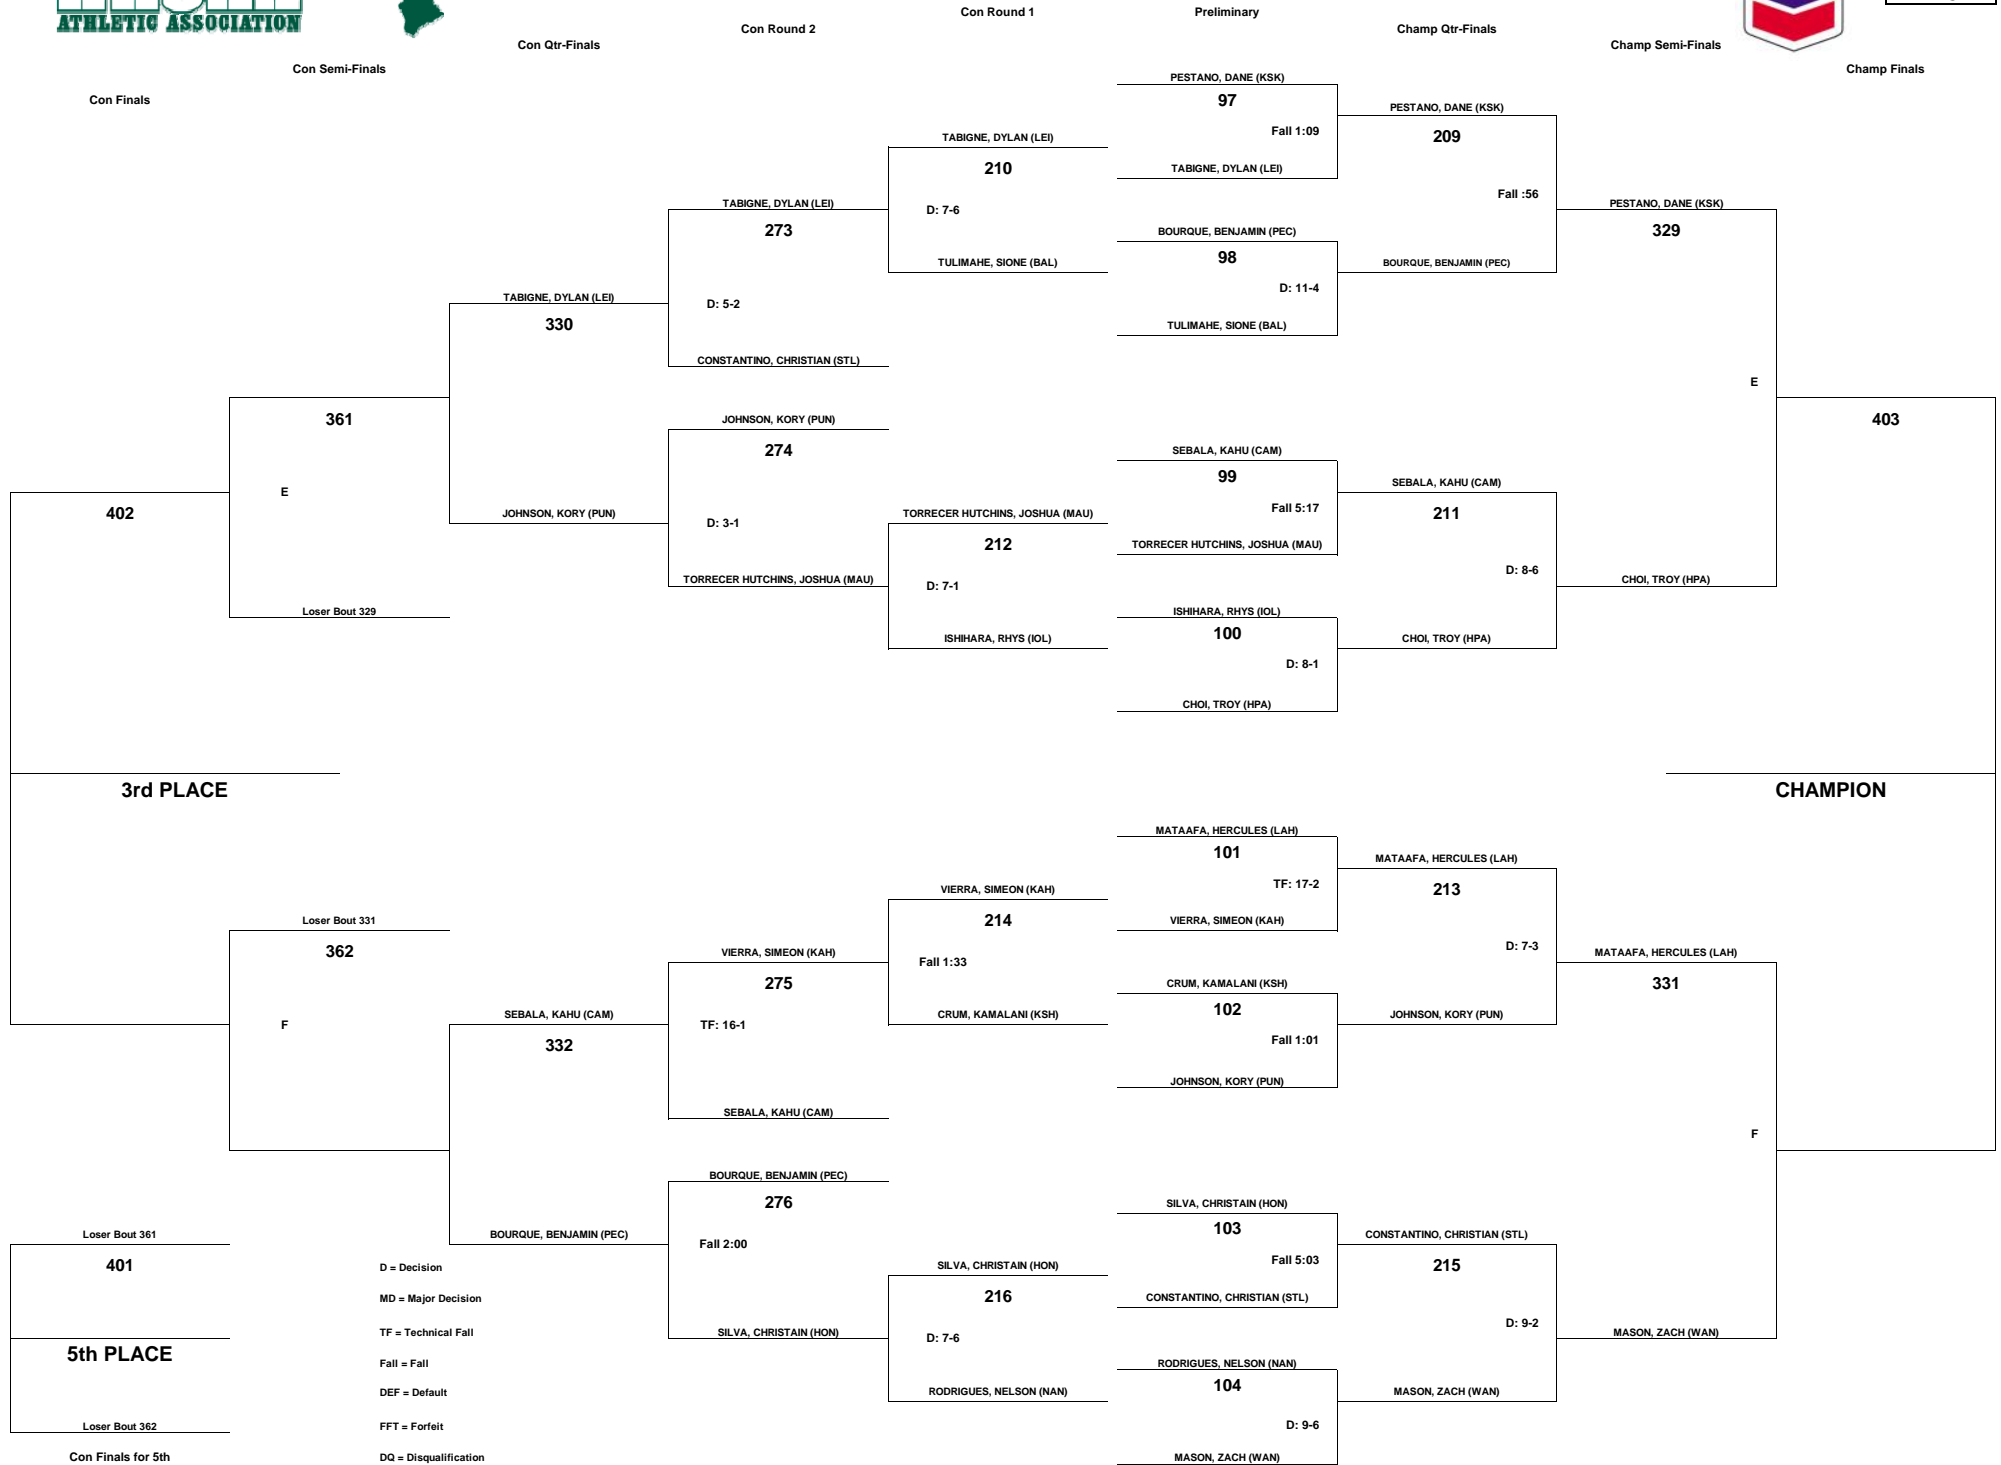

CHEVRON-HAWAII HIGH SCHOOL ATHLETIC ASSOCIATION 2012 BOYS WRESTLING CHAMPIONSHIPS

WEIGHT CLASS

215

D = Decision
 MD = Major Decision
 TF = Technical Fall
 Fall = Fall
 DEF = Default
 FFT = Forfeit
 DQ = Disqualification