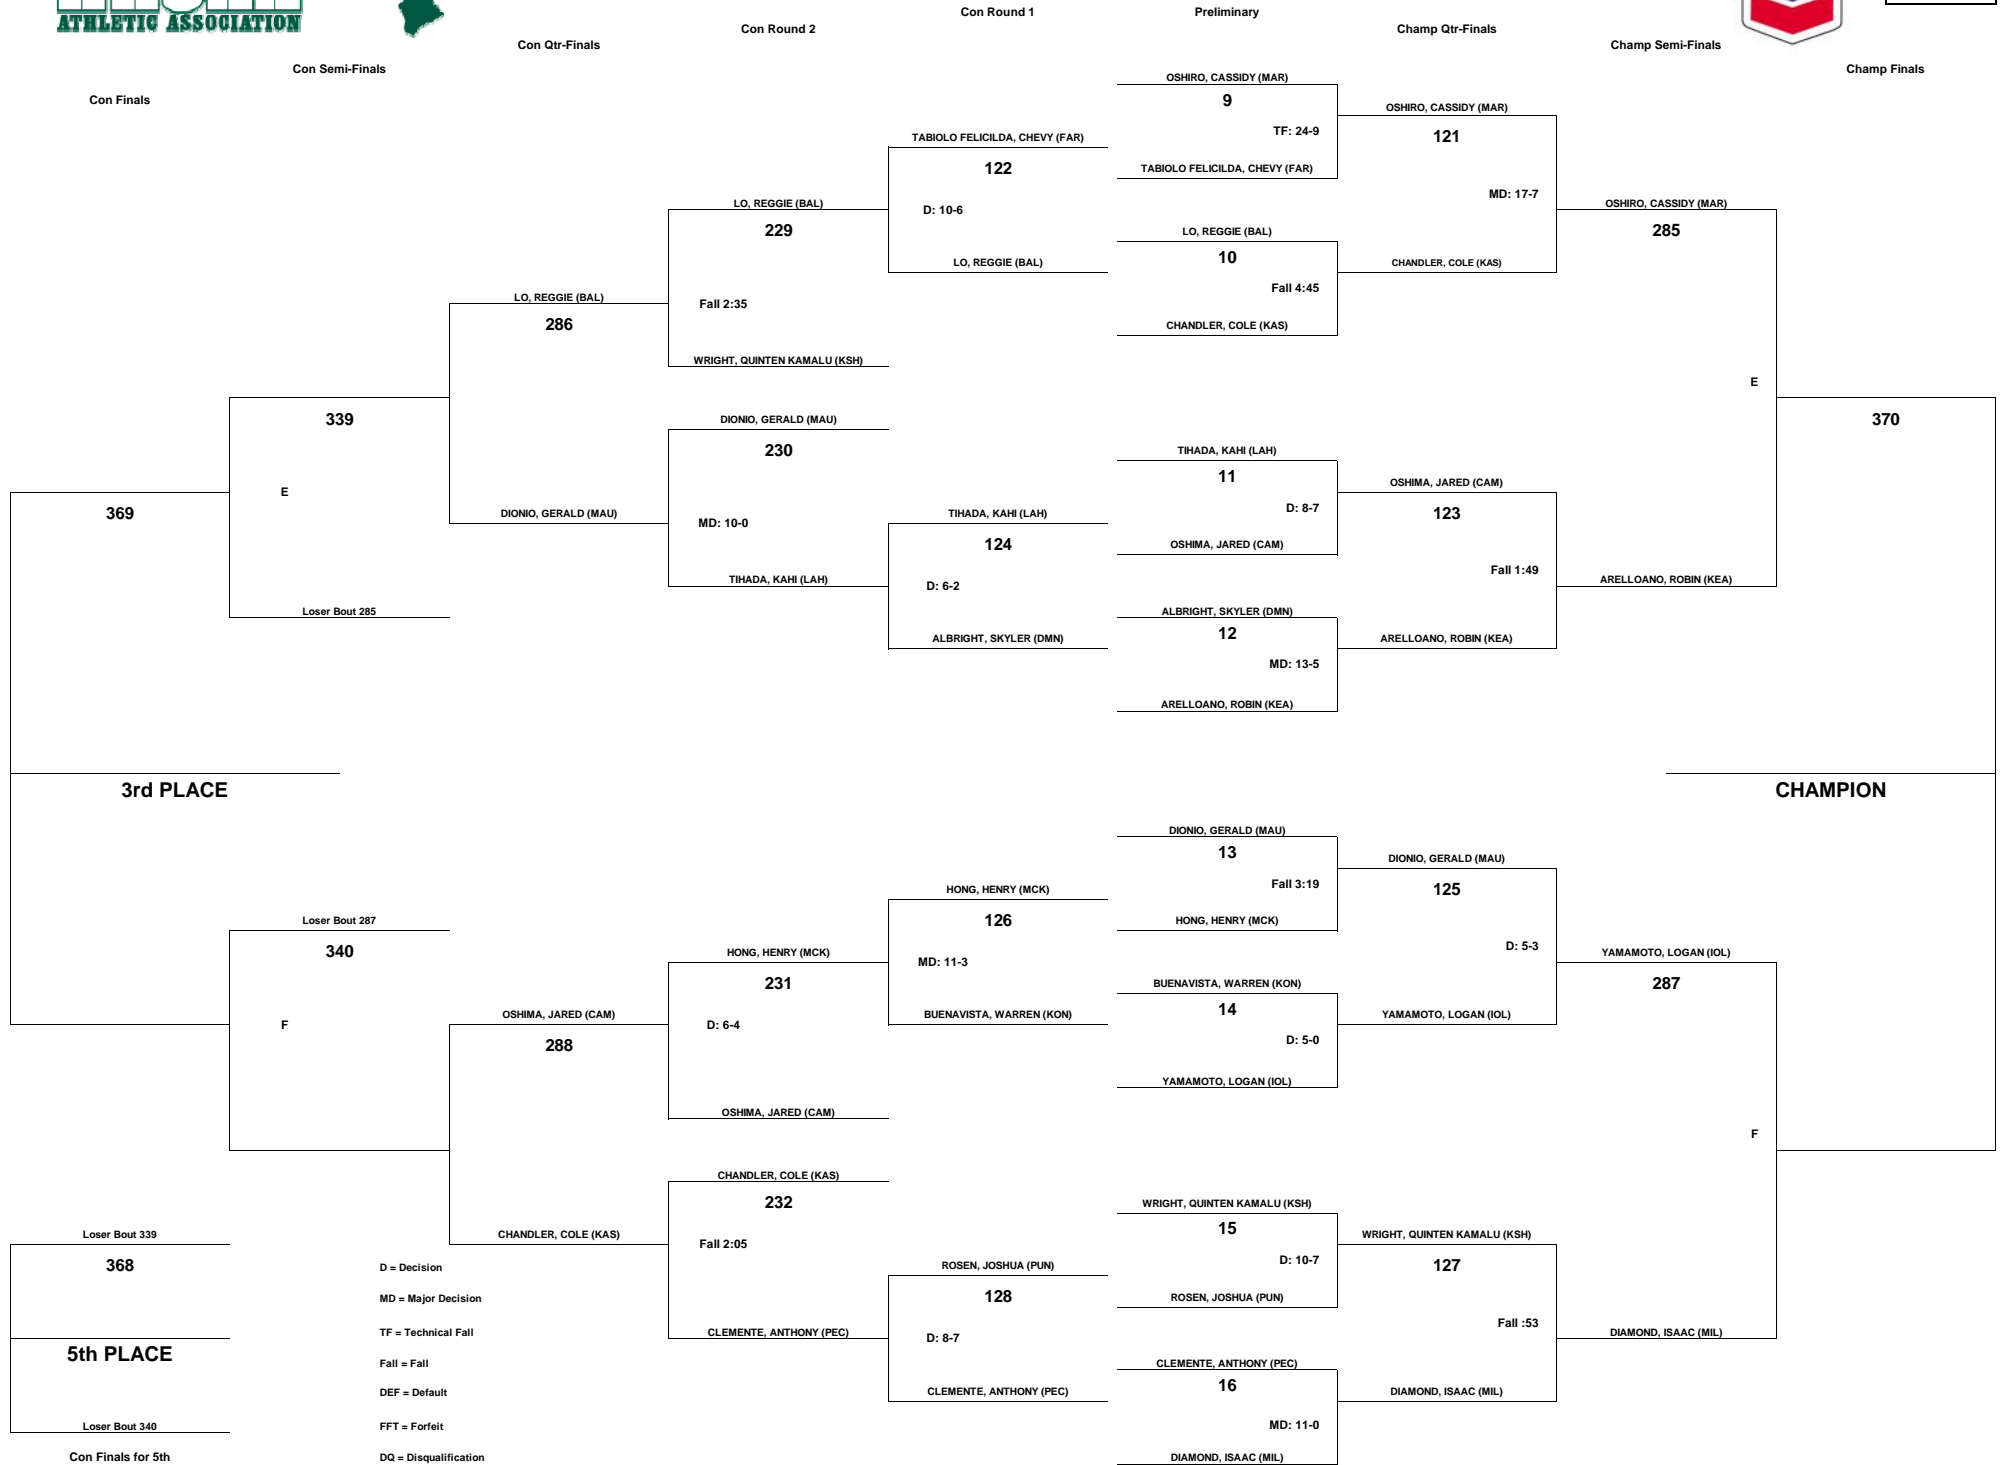

CHEVRON-HAWAII HIGH SCHOOL ATHLETIC ASSOCIATION 2012 BOYS WRESTLING CHAMPIONSHIPS

WEIGHT CLASS

114

CHEVRON-HAWAII HIGH SCHOOL ATHLETIC ASSOCIATION 2012 BOYS WRESTLING CHAMPIONSHIPS

WEIGHT CLASS
130

CHEVRON-HAWAII HIGH SCHOOL ATHLETIC ASSOCIATION 2012 BOYS WRESTLING CHAMPIONSHIPS