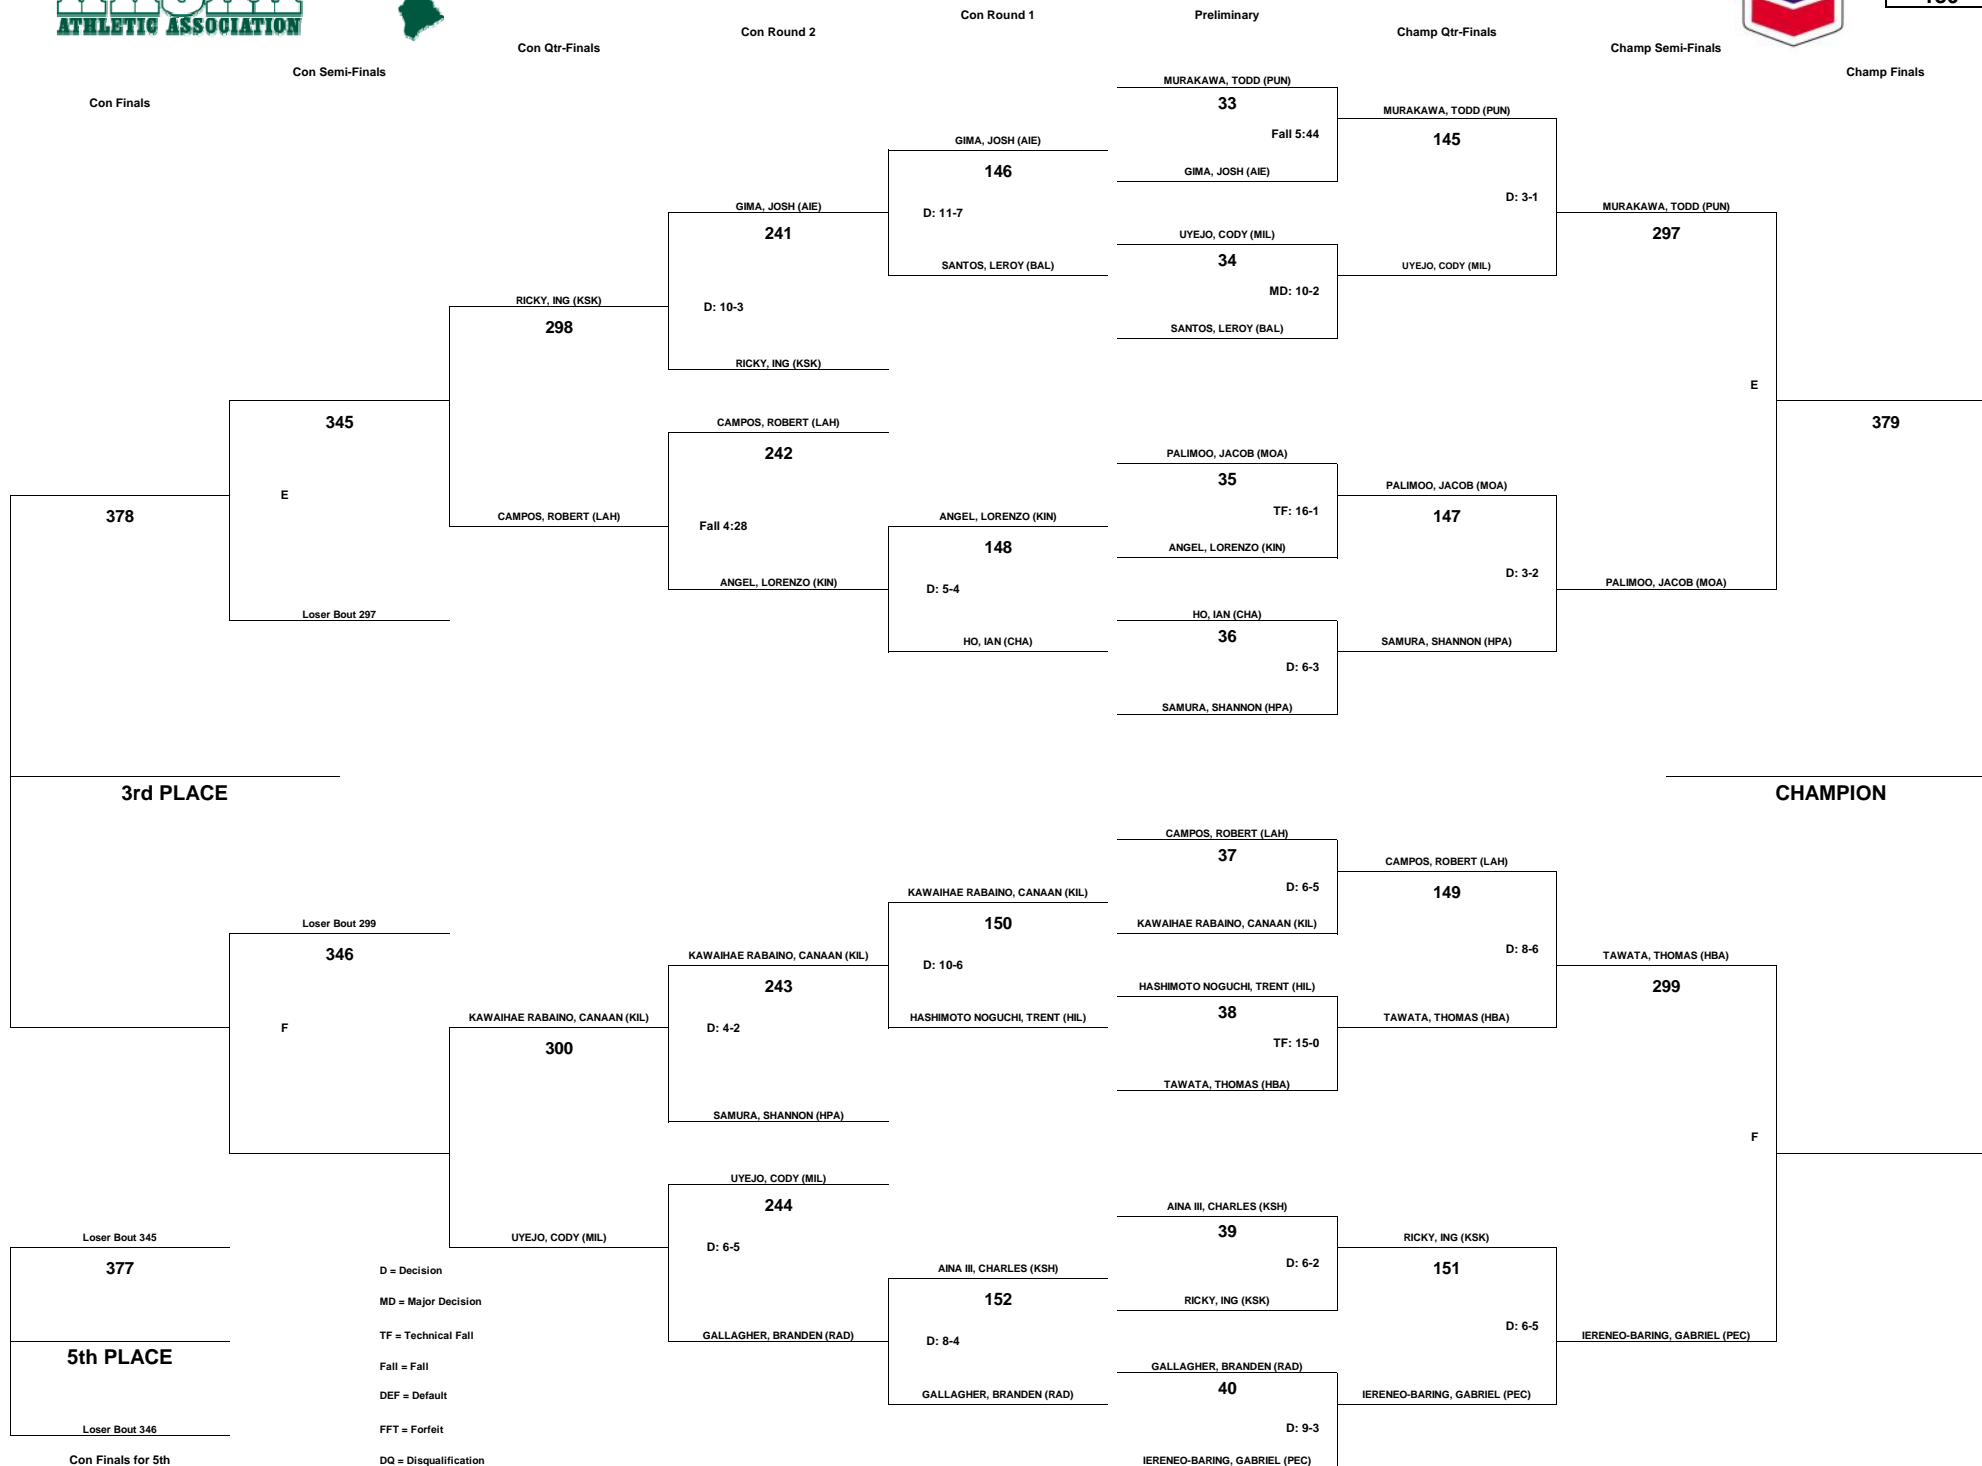

CHEVRON-HAWAII HIGH SCHOOL ATHLETIC ASSOCIATION 2012 BOYS WRESTLING CHAMPIONSHIPS

WEIGHT CLASS

114

CHEVRON-HAWAII HIGH SCHOOL ATHLETIC ASSOCIATION 2012 BOYS WRESTLING CHAMPIONSHIPS

WEIGHT CLASS
130

CHEVRON-HAWAII HIGH SCHOOL ATHLETIC ASSOCIATION 2012 BOYS WRESTLING CHAMPIONSHIPS