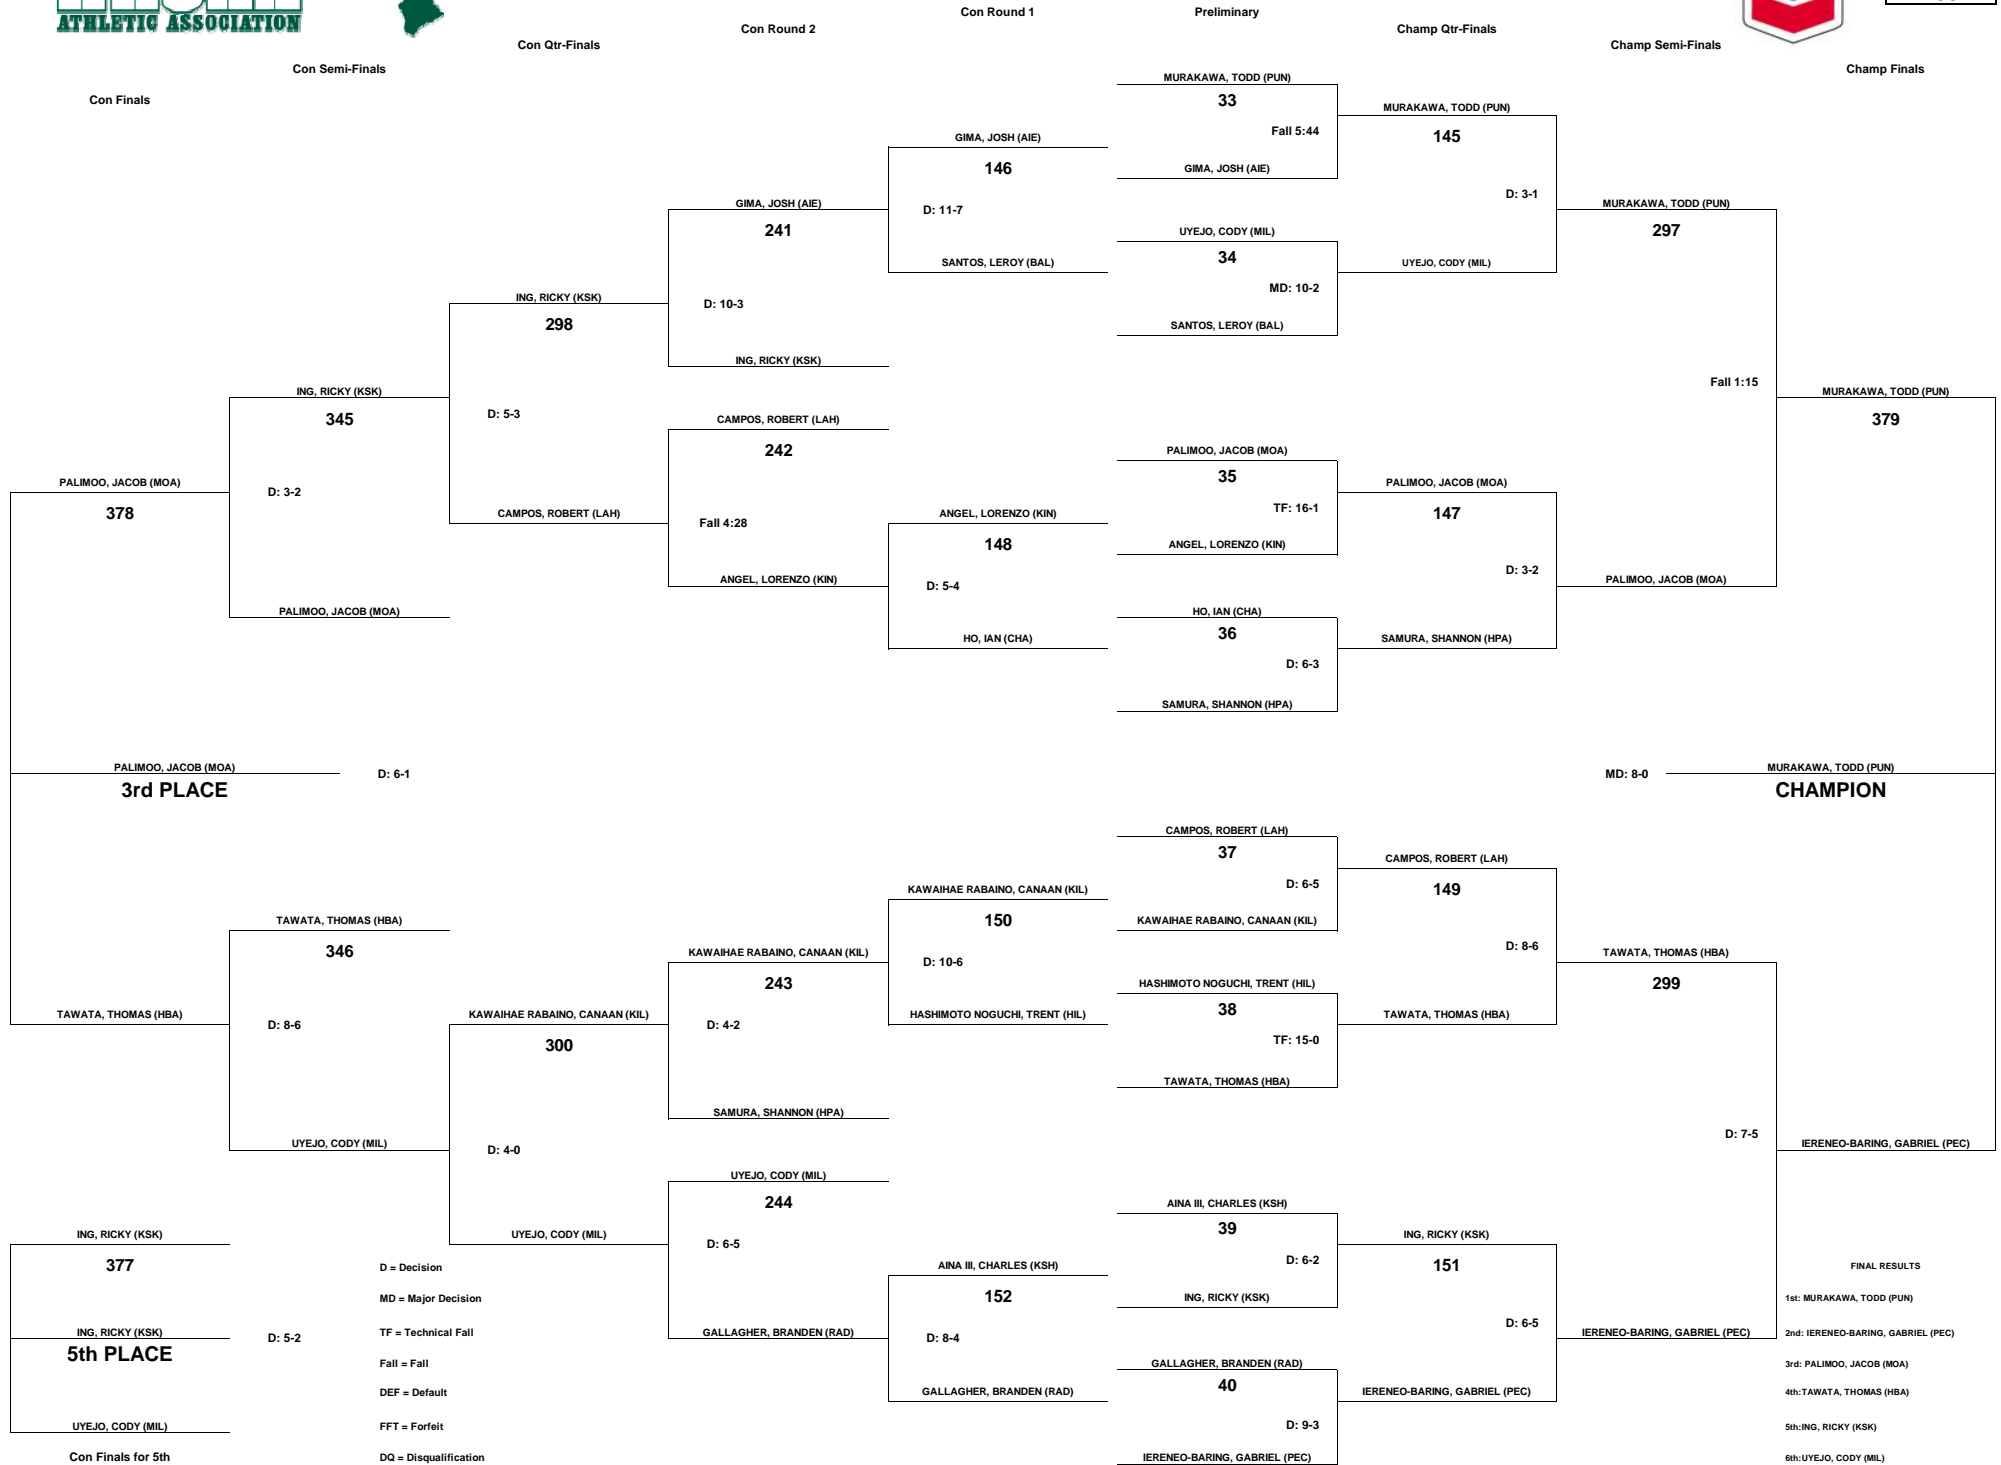

CHEVRON-HAWAII HIGH SCHOOL ATHLETIC ASSOCIATION 2012 BOYS WRESTLING CHAMPIONSHIPS

WEIGHT CLASS
130

D = Decision
MD = Major Decision
TF = Technical Fall
Fall = Fall
DEF = Default
FFT = Forfeit
DQ = Disqualification