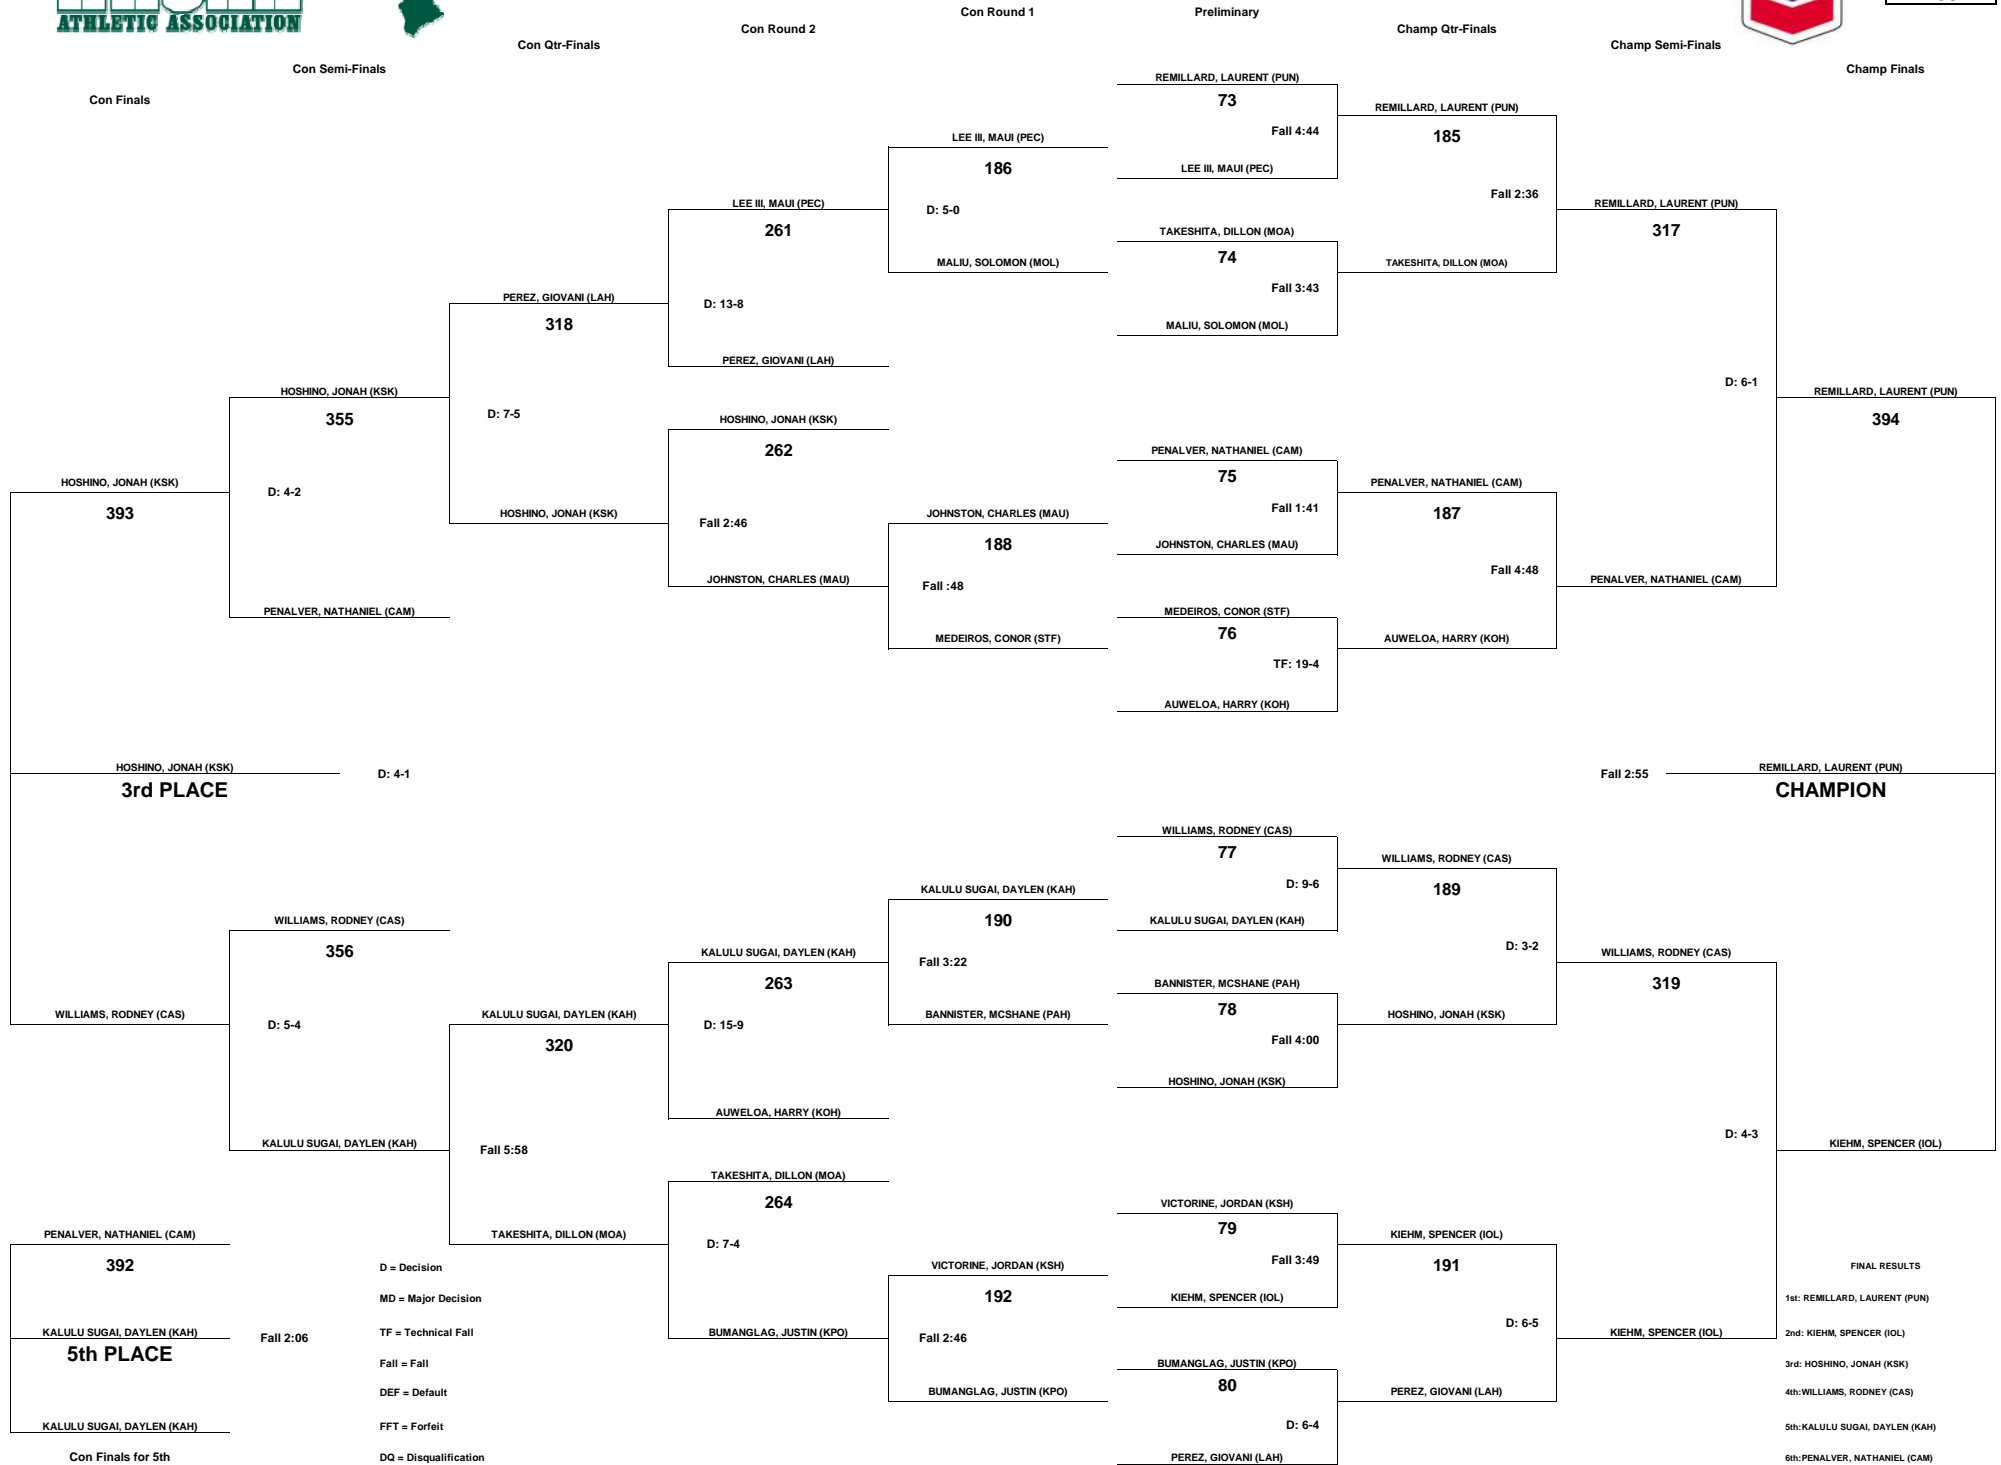

CHEVRON-HAWAII HIGH SCHOOL ATHLETIC ASSOCIATION 2012 BOYS WRESTLING CHAMPIONSHIPS

WEIGHT CLASS

160