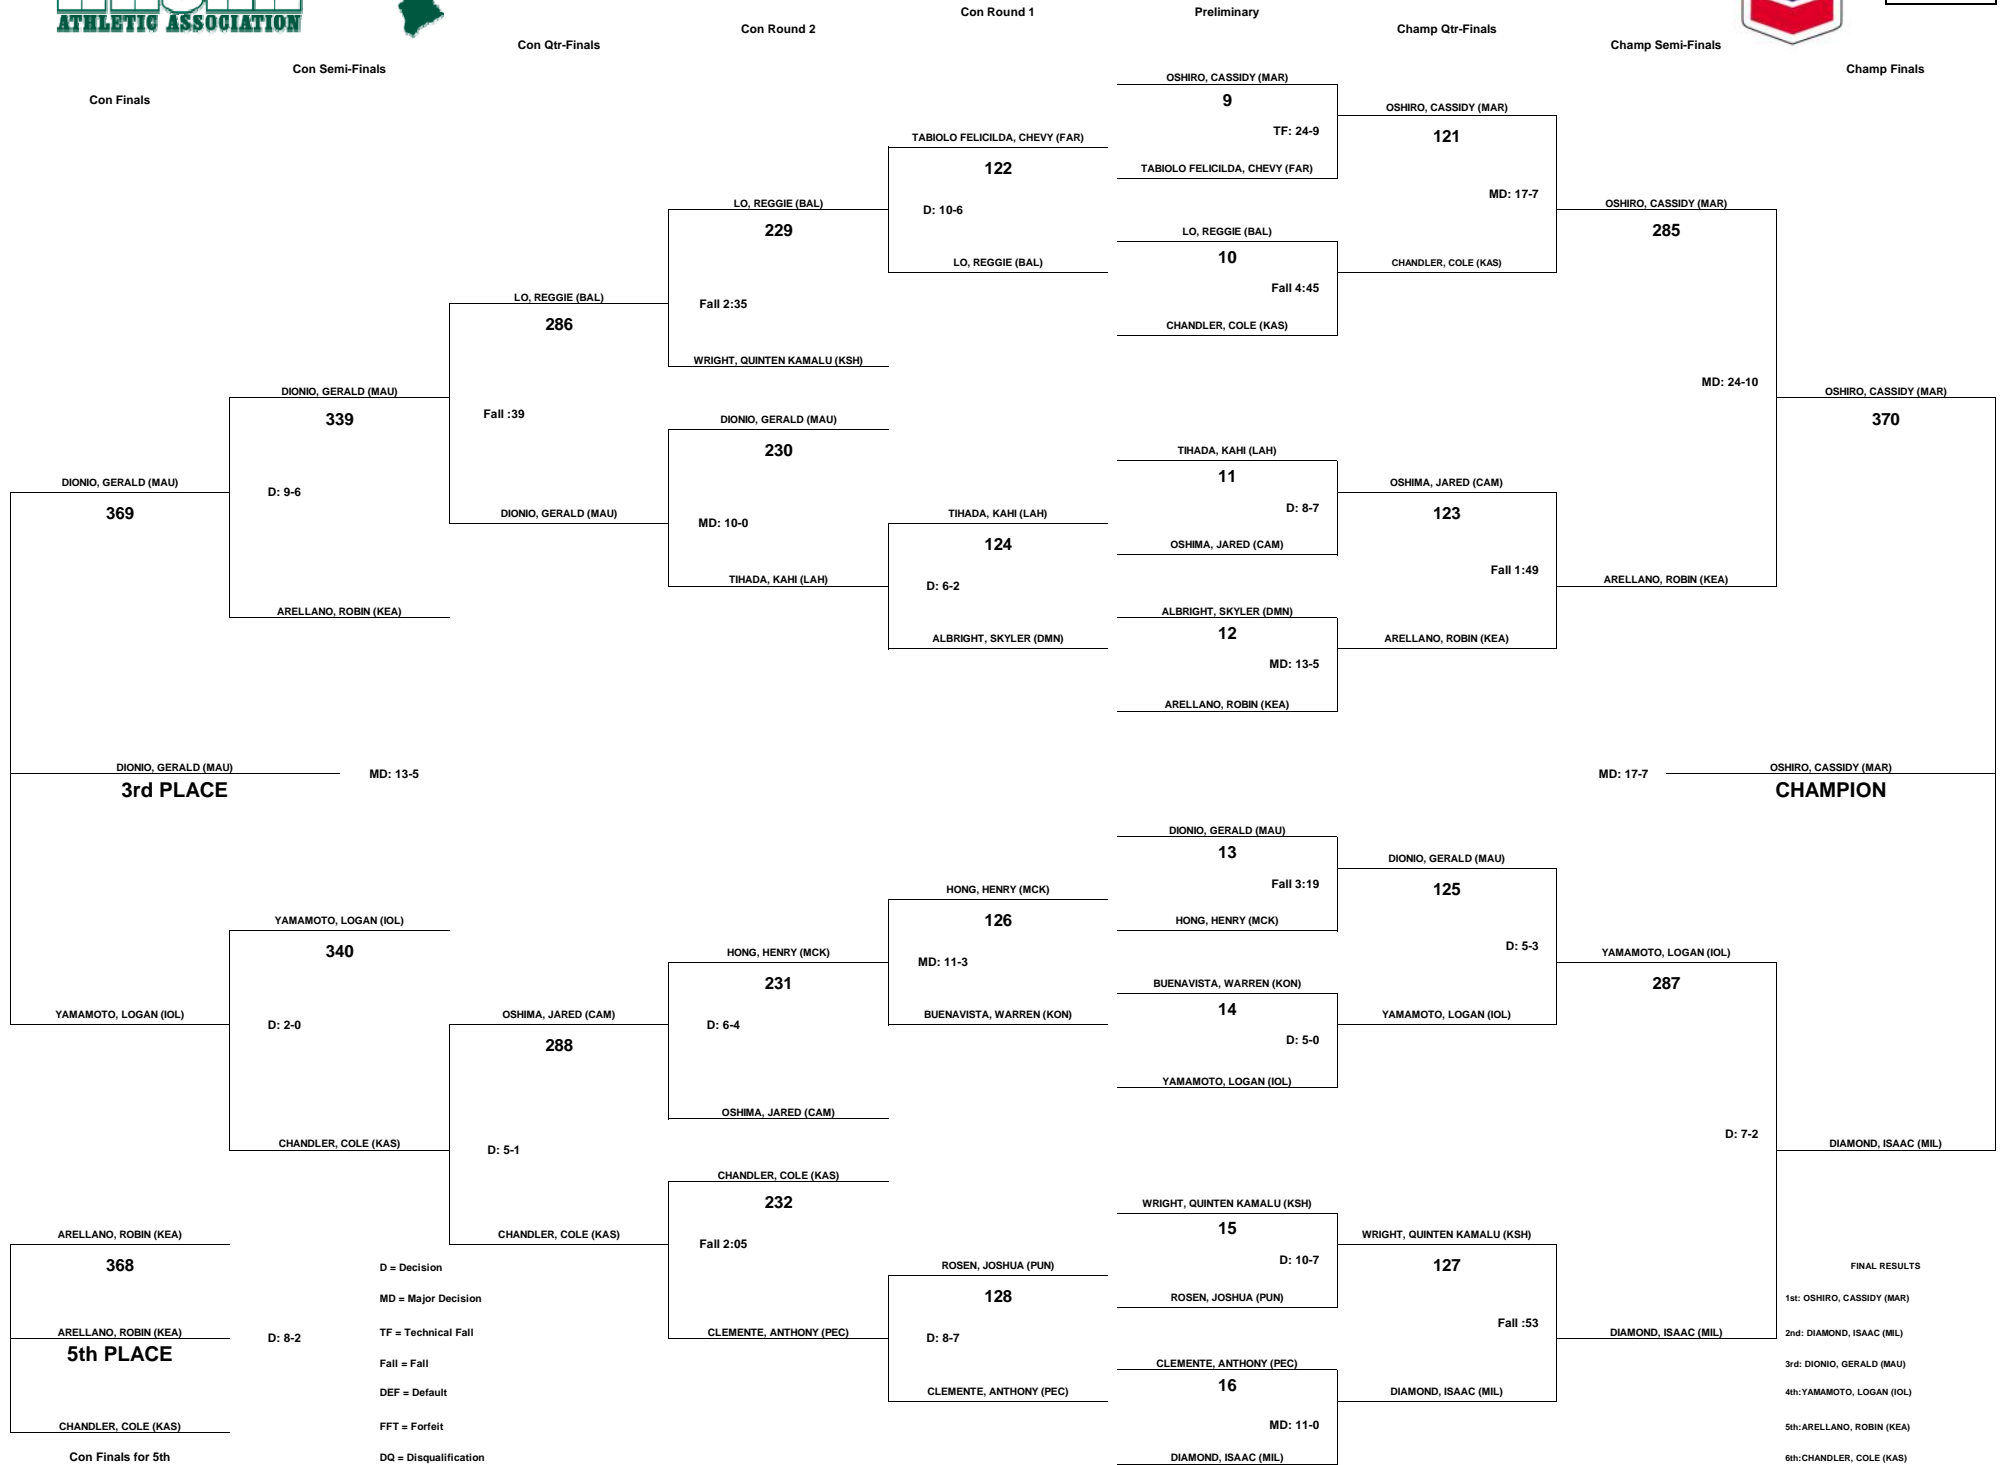

CHEVRON-HAWAII HIGH SCHOOL ATHLETIC ASSOCIATION 2012 BOYS WRESTLING CHAMPIONSHIPS

WEIGHT CLASS

114