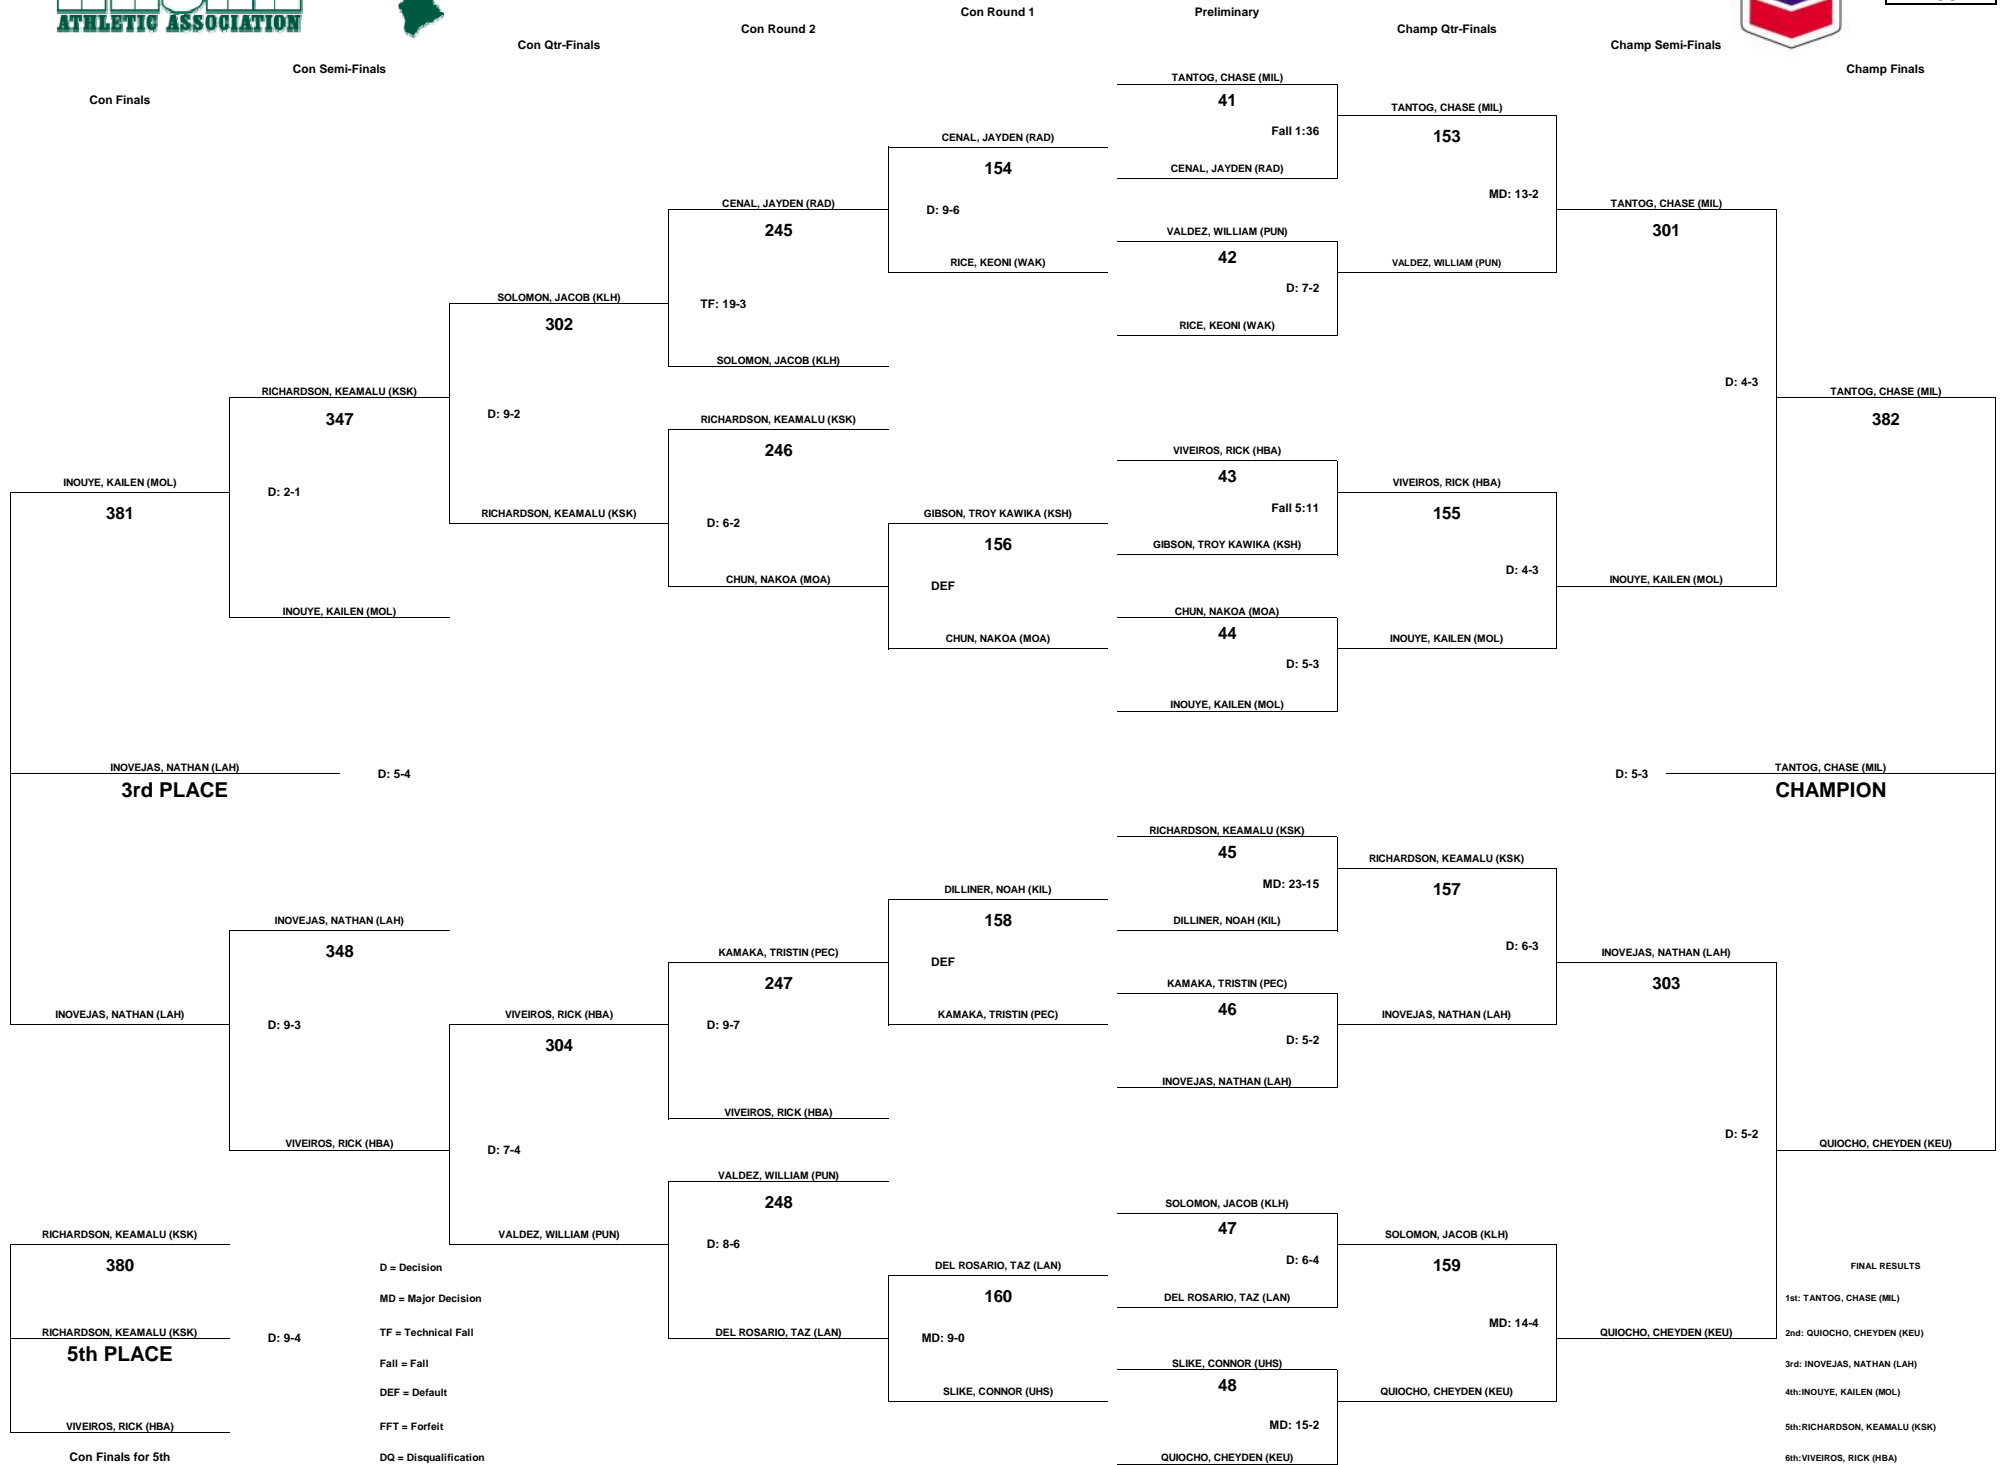

CHEVRON-HAWAII HIGH SCHOOL ATHLETIC ASSOCIATION 2012 BOYS WRESTLING CHAMPIONSHIPS

WEIGHT CLASS
135