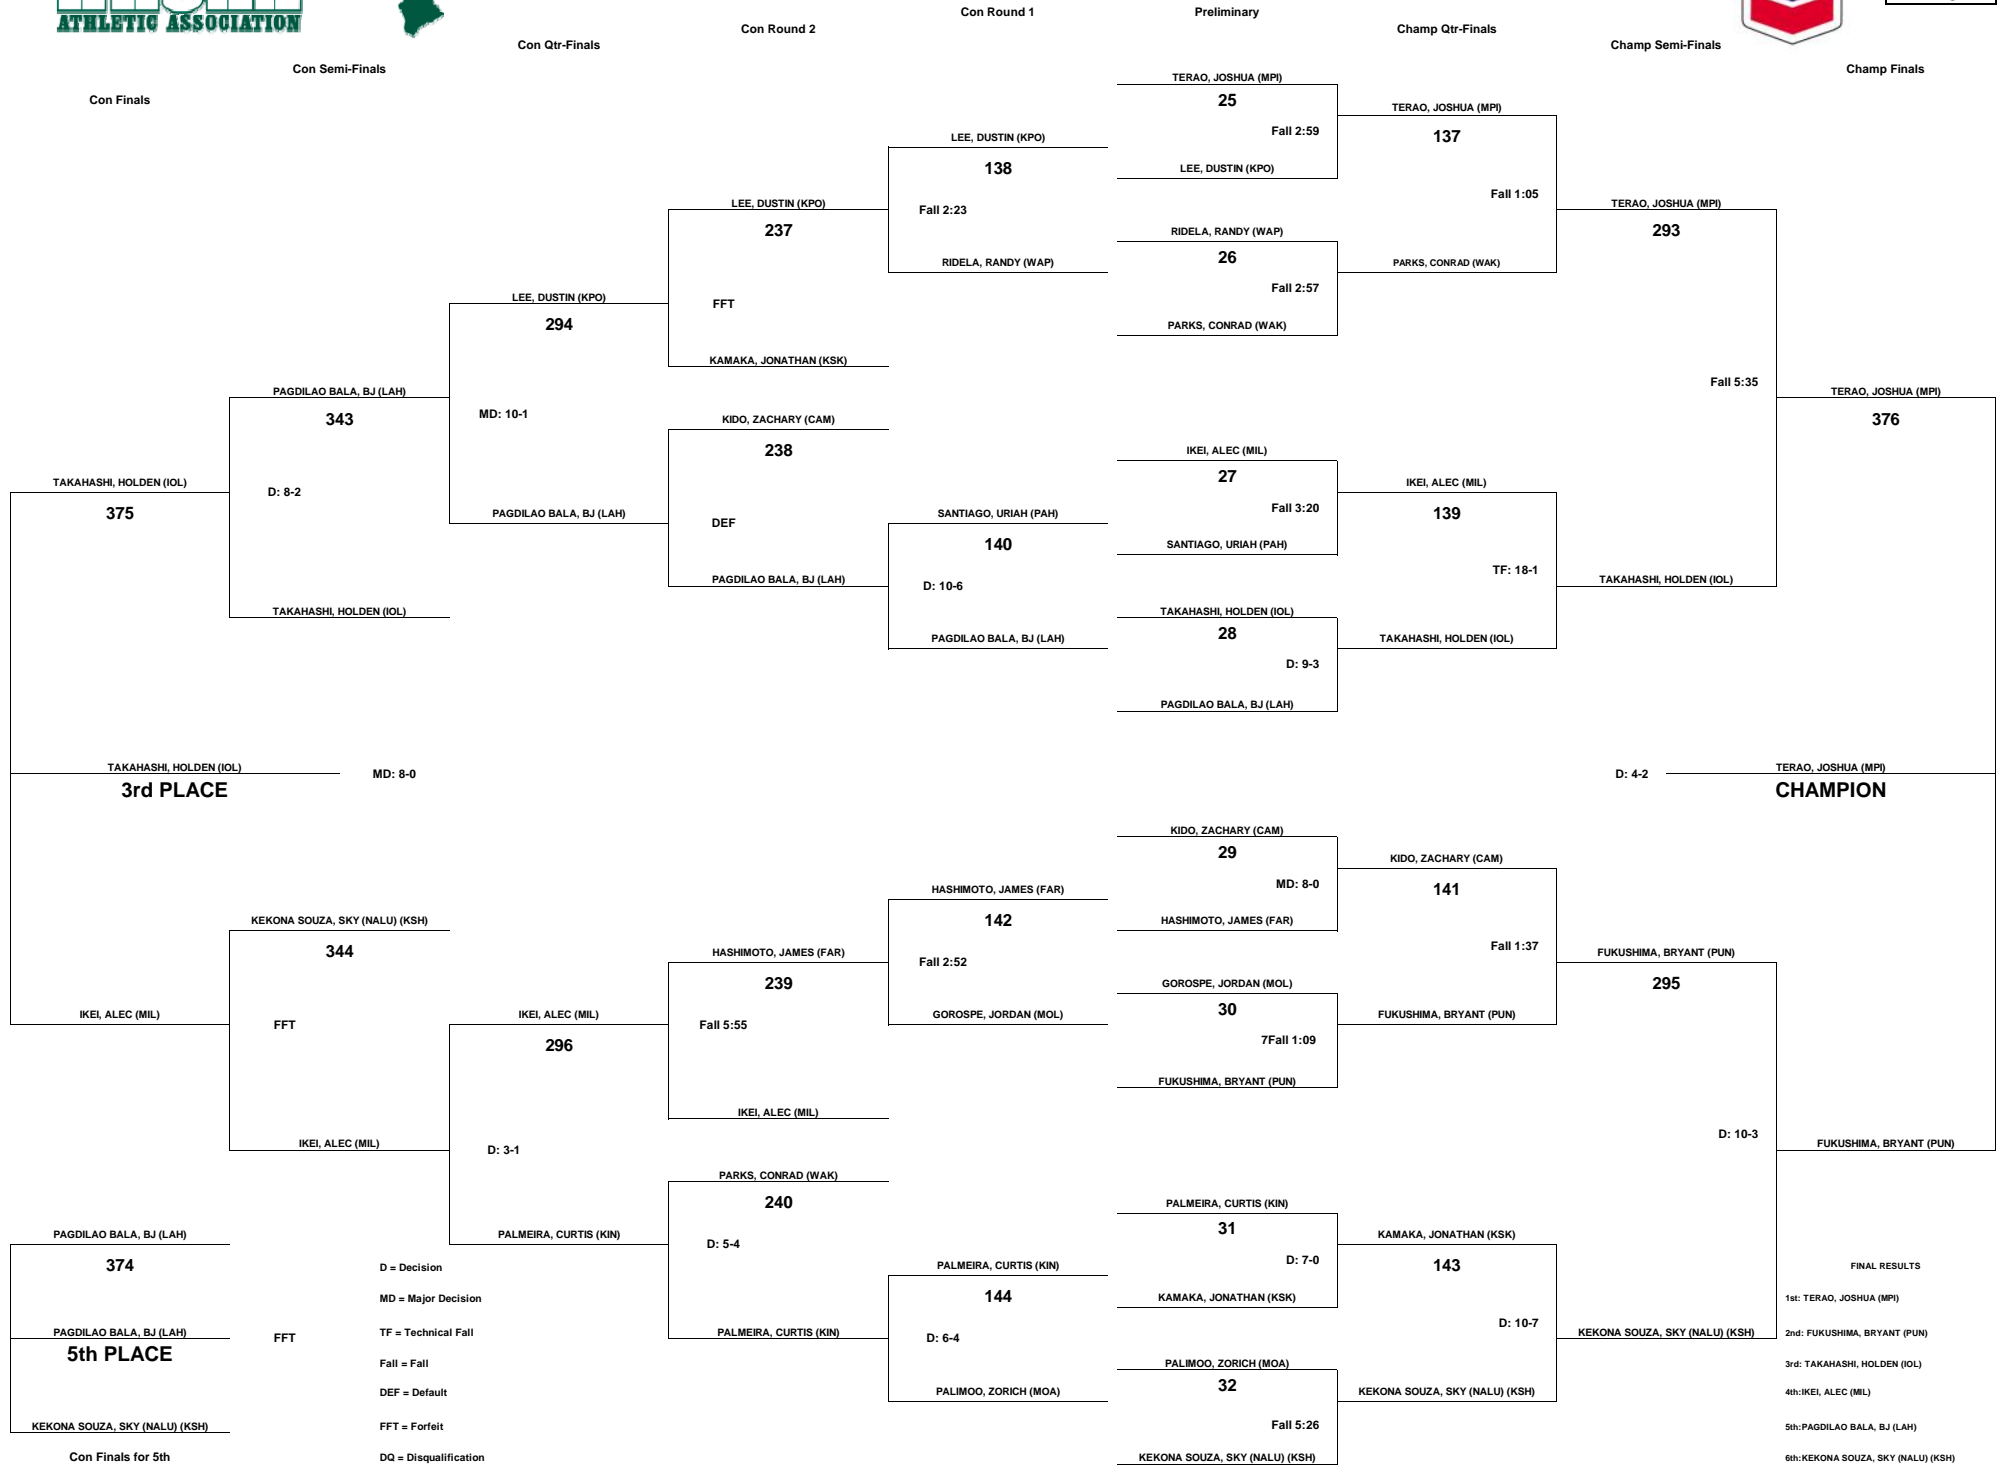

WEIGHT CLASS
125

Con Finals for 5th

5th PLACE

FINAL RESULTS

- 1st: TERAO, JOSHUA (MPI)
- 2nd: FUKUSHIMA, BRYANT (PUN)
- 3rd: TAKAHASHI, HOLDEN (IOL)
- 4th: IKEI, ALEC (MIL)
- 5th: PAGDILAO BALA, BJ (LAH)
- 6th: KEKONA SOUZA, SKY (NALU) (KSH)