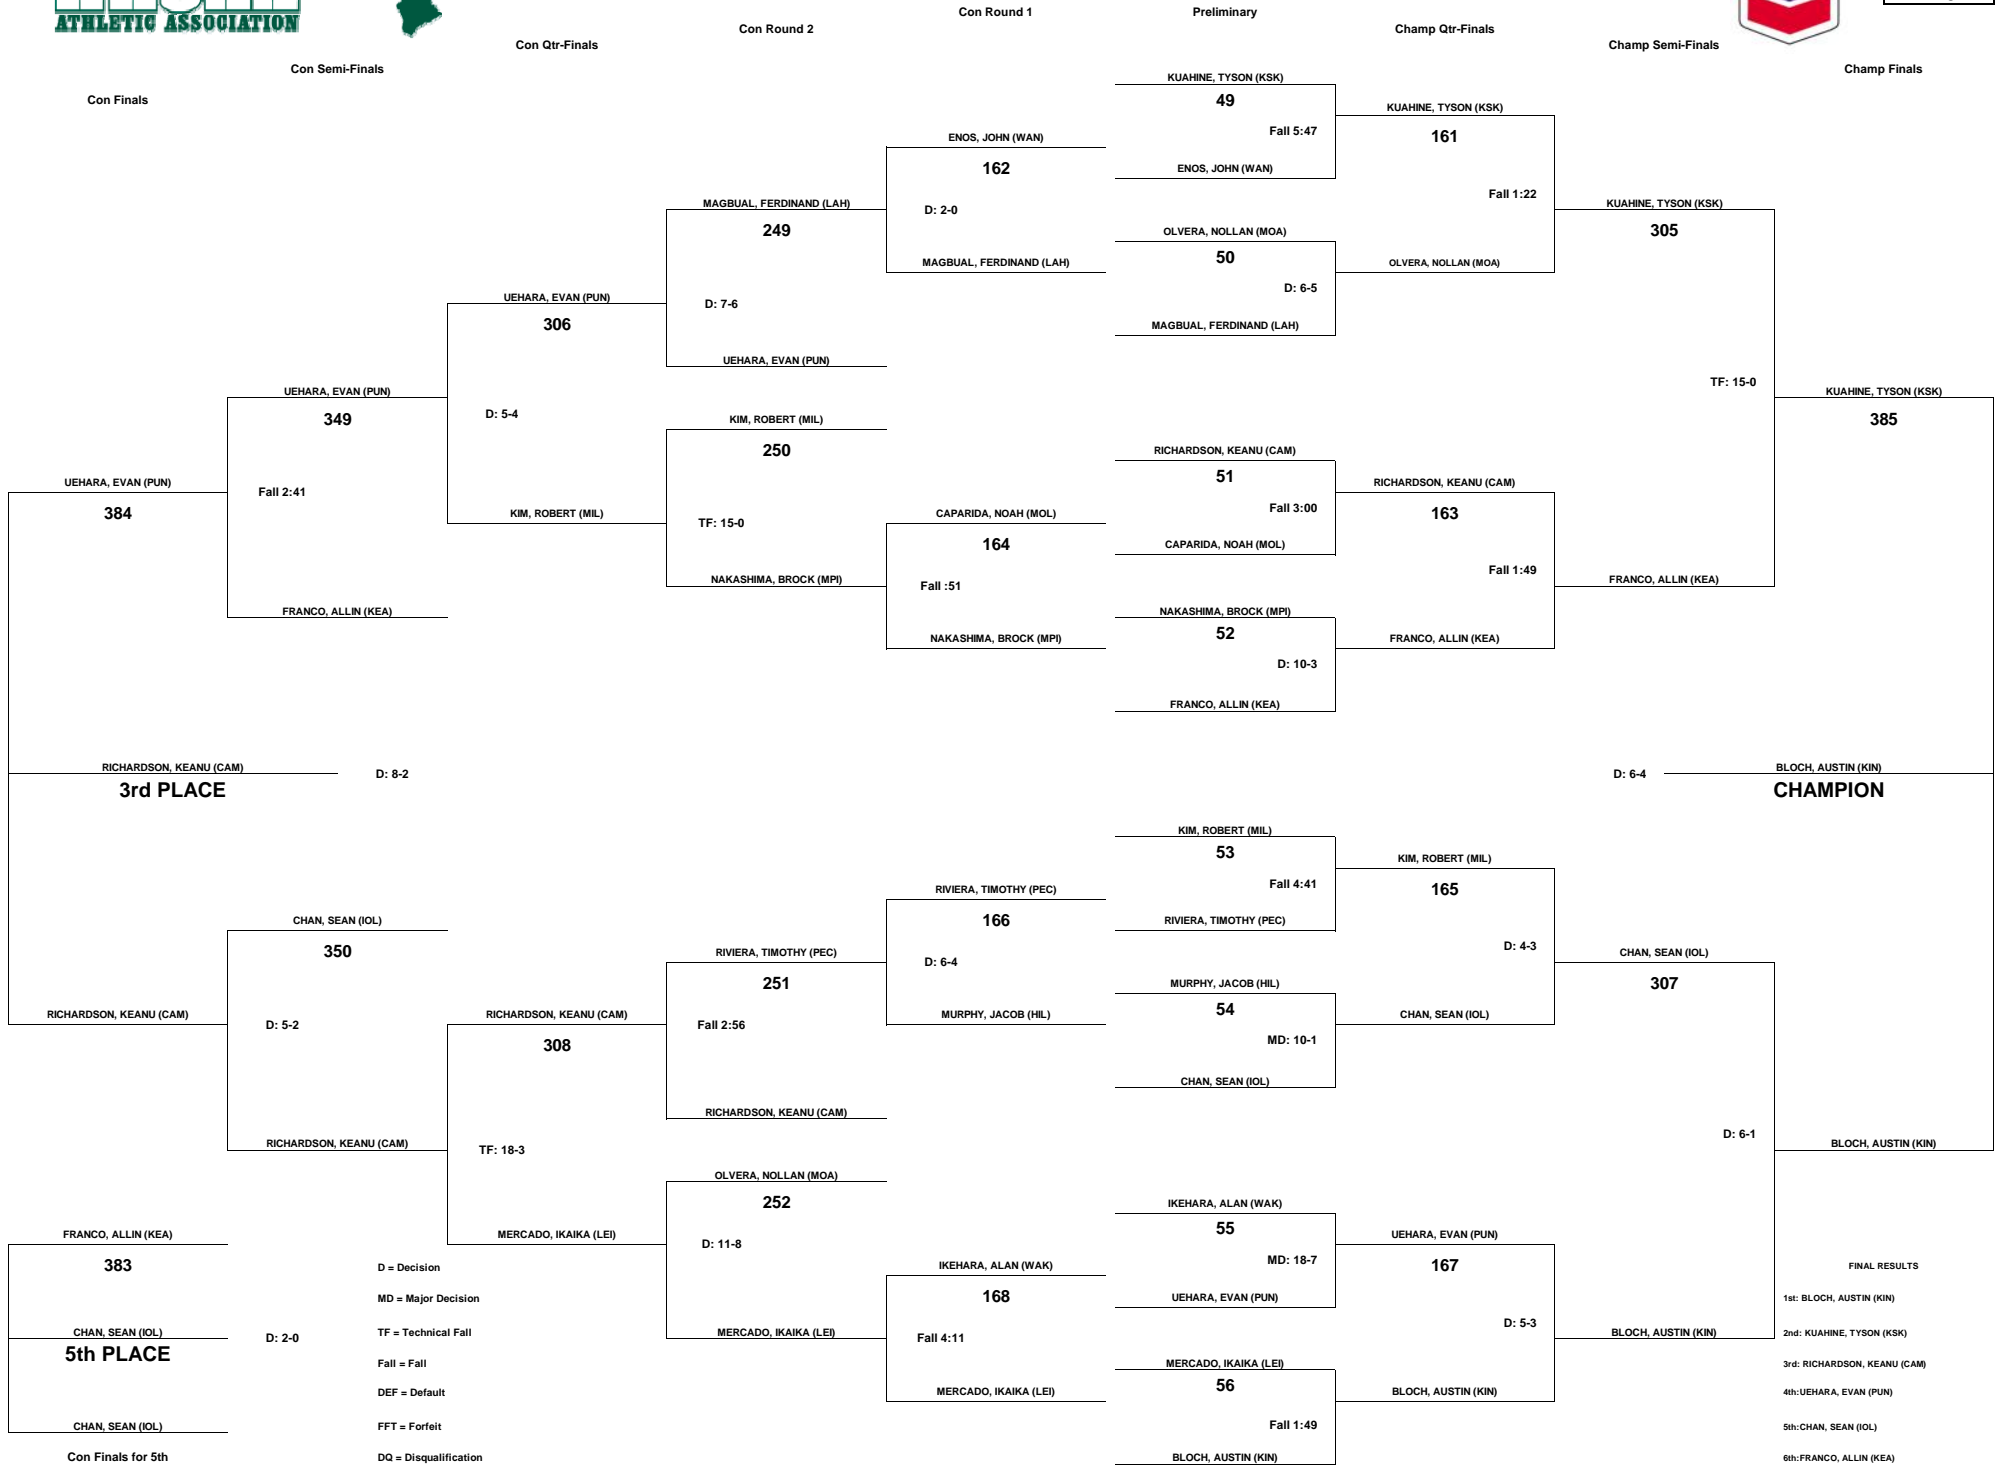

CHEVRON-HAWAII HIGH SCHOOL ATHLETIC ASSOCIATION 2012 BOYS WRESTLING CHAMPIONSHIPS

WEIGHT CLASS

140