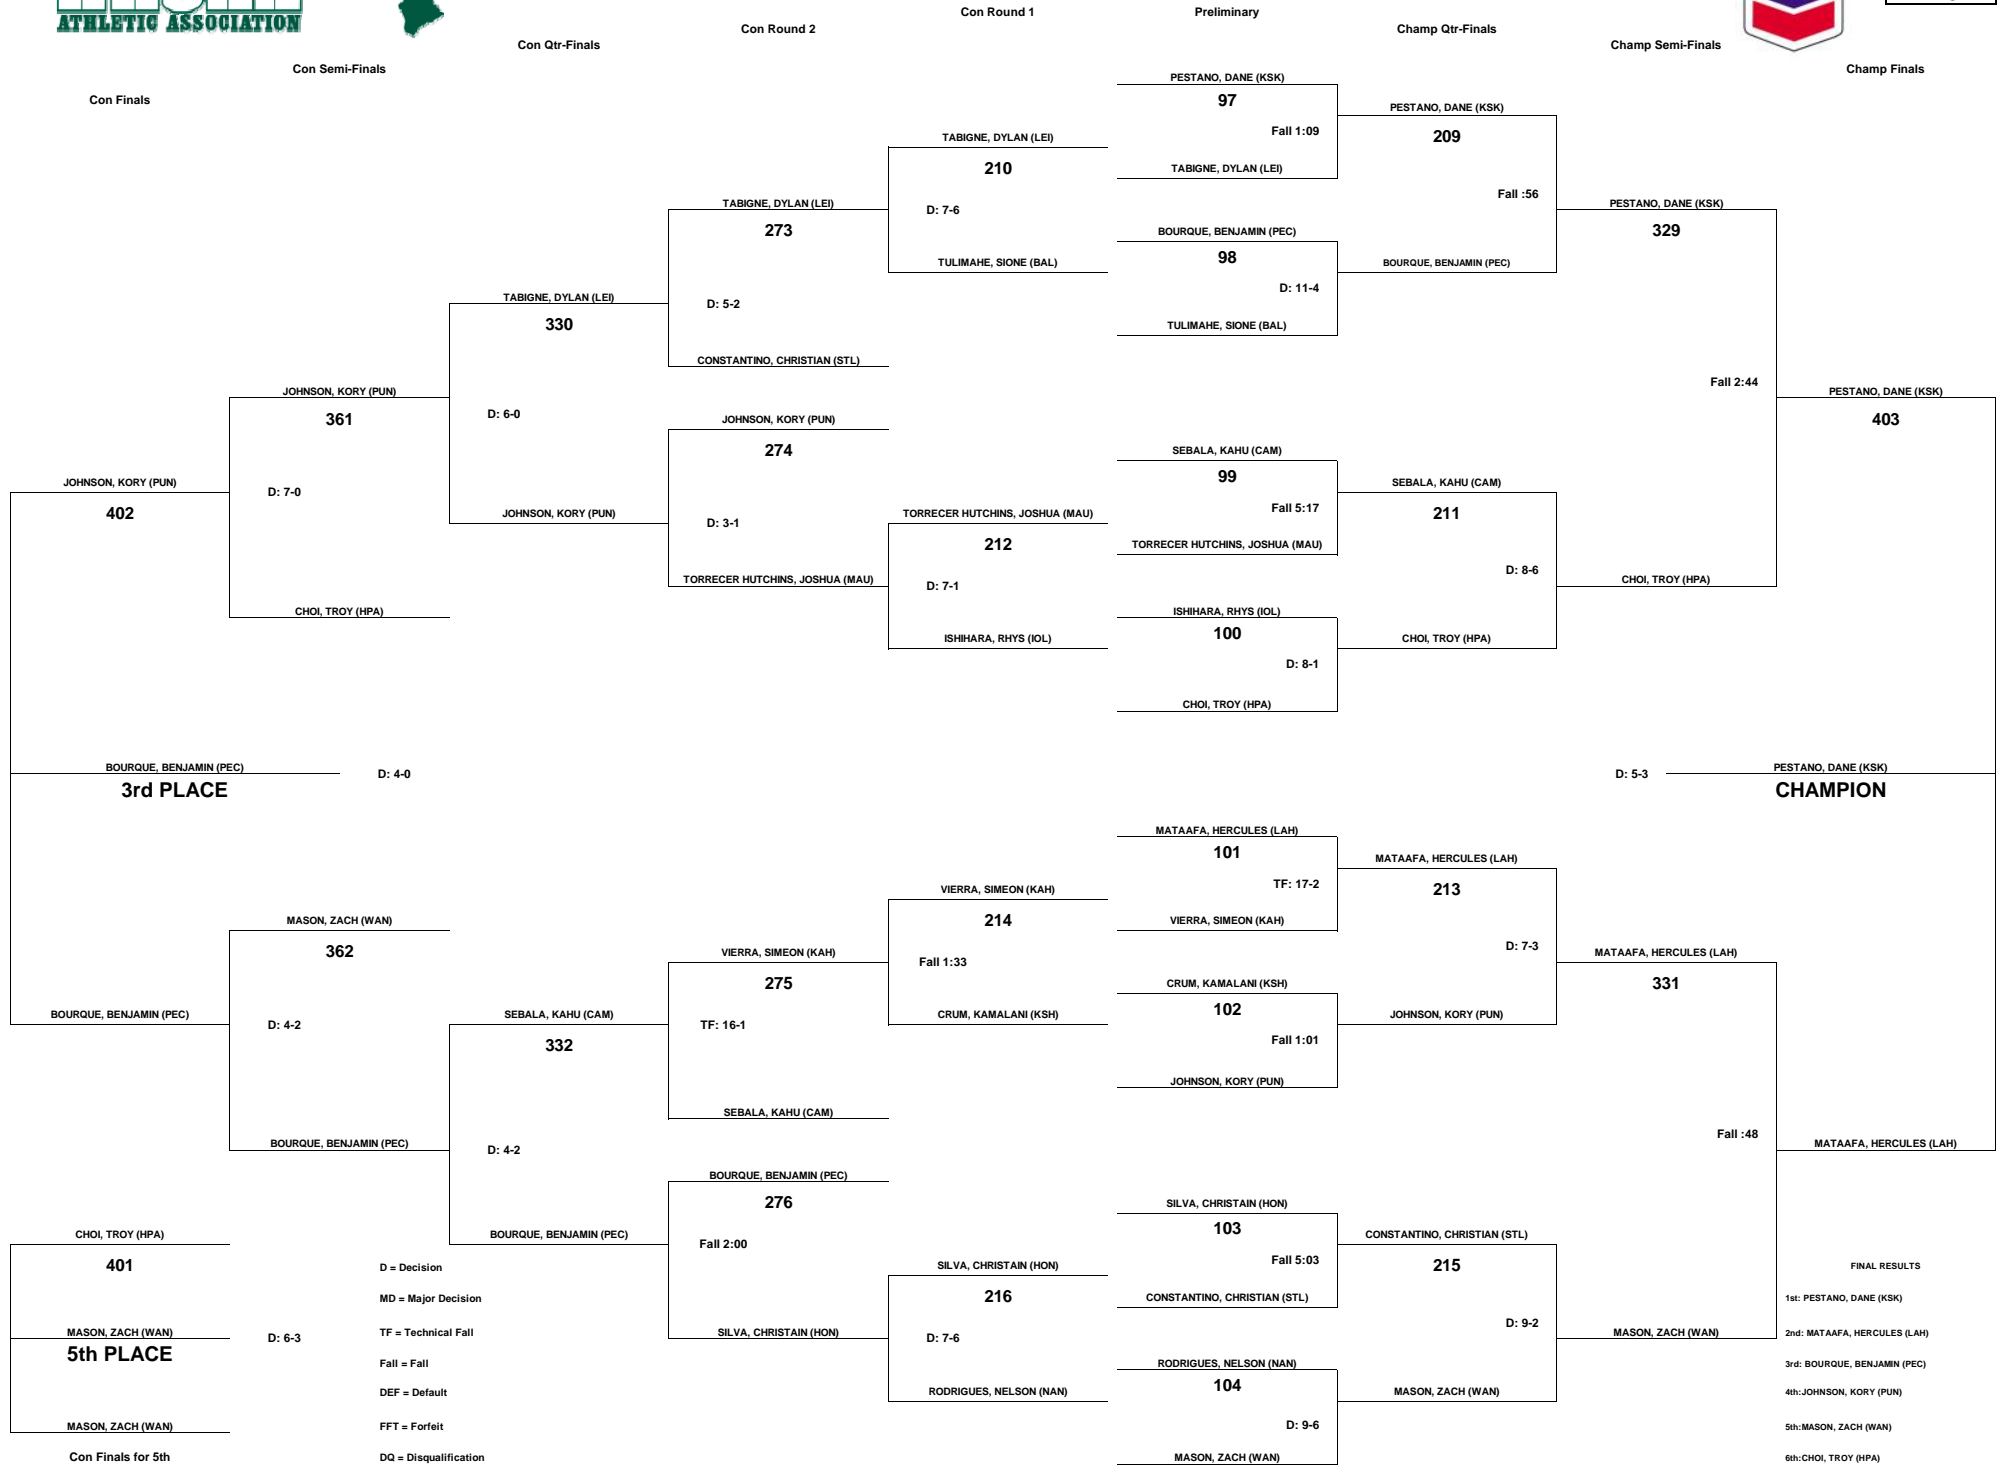

CHEVRON-HAWAII HIGH SCHOOL ATHLETIC ASSOCIATION 2012 BOYS WRESTLING CHAMPIONSHIPS

WEIGHT CLASS
215