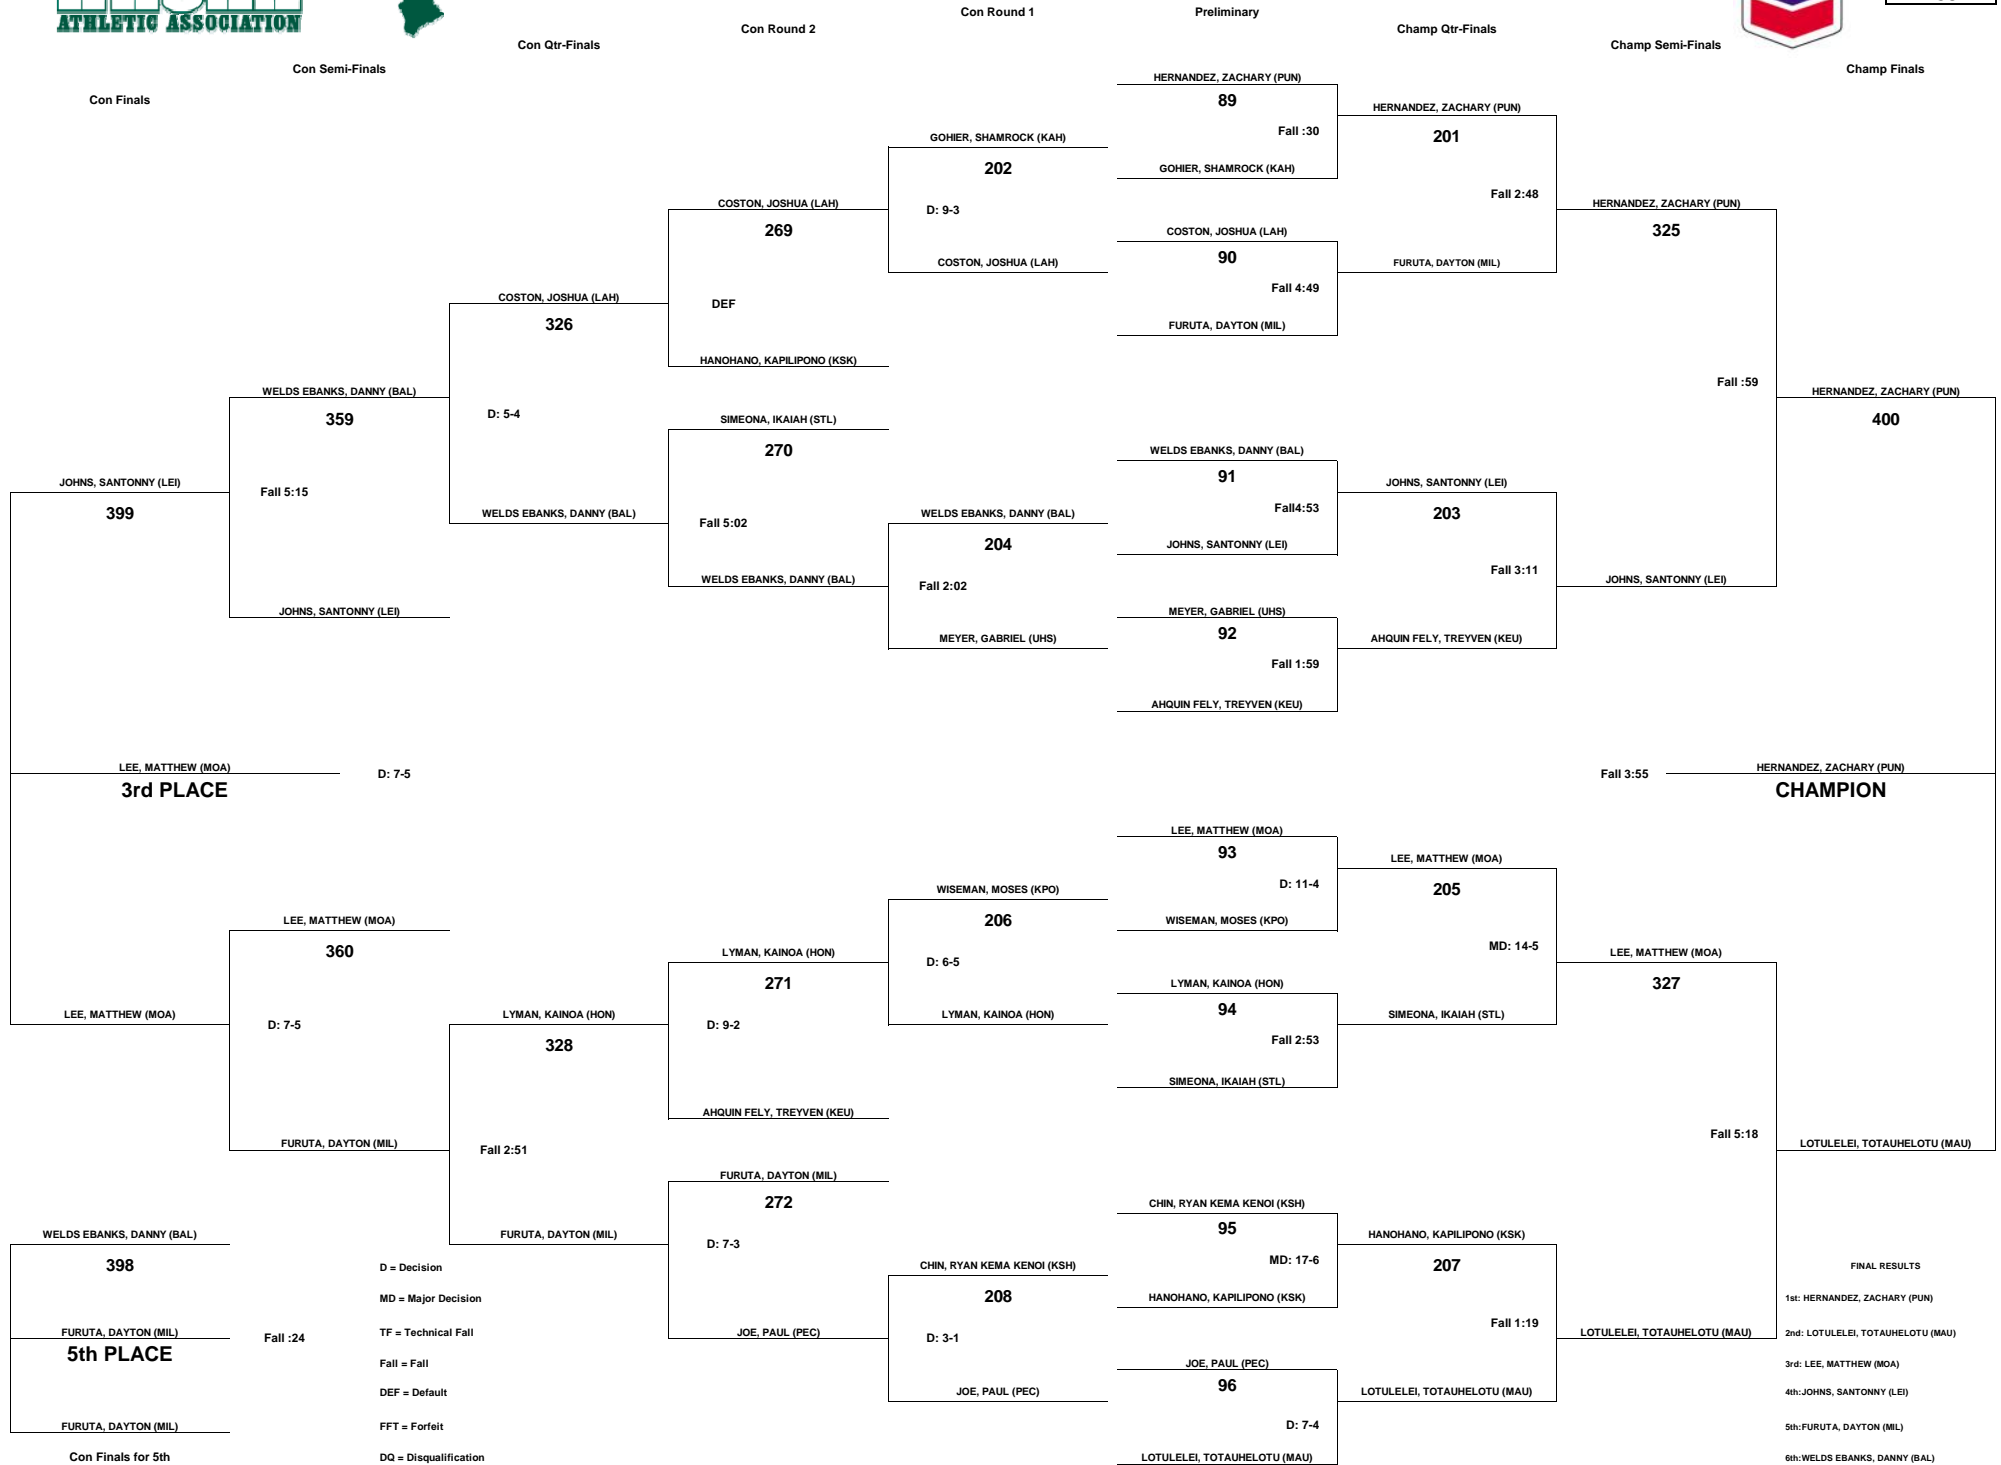

CHEVRON-HAWAII HIGH SCHOOL ATHLETIC ASSOCIATION 2012 BOYS WRESTLING CHAMPIONSHIPS

WEIGHT CLASS
189