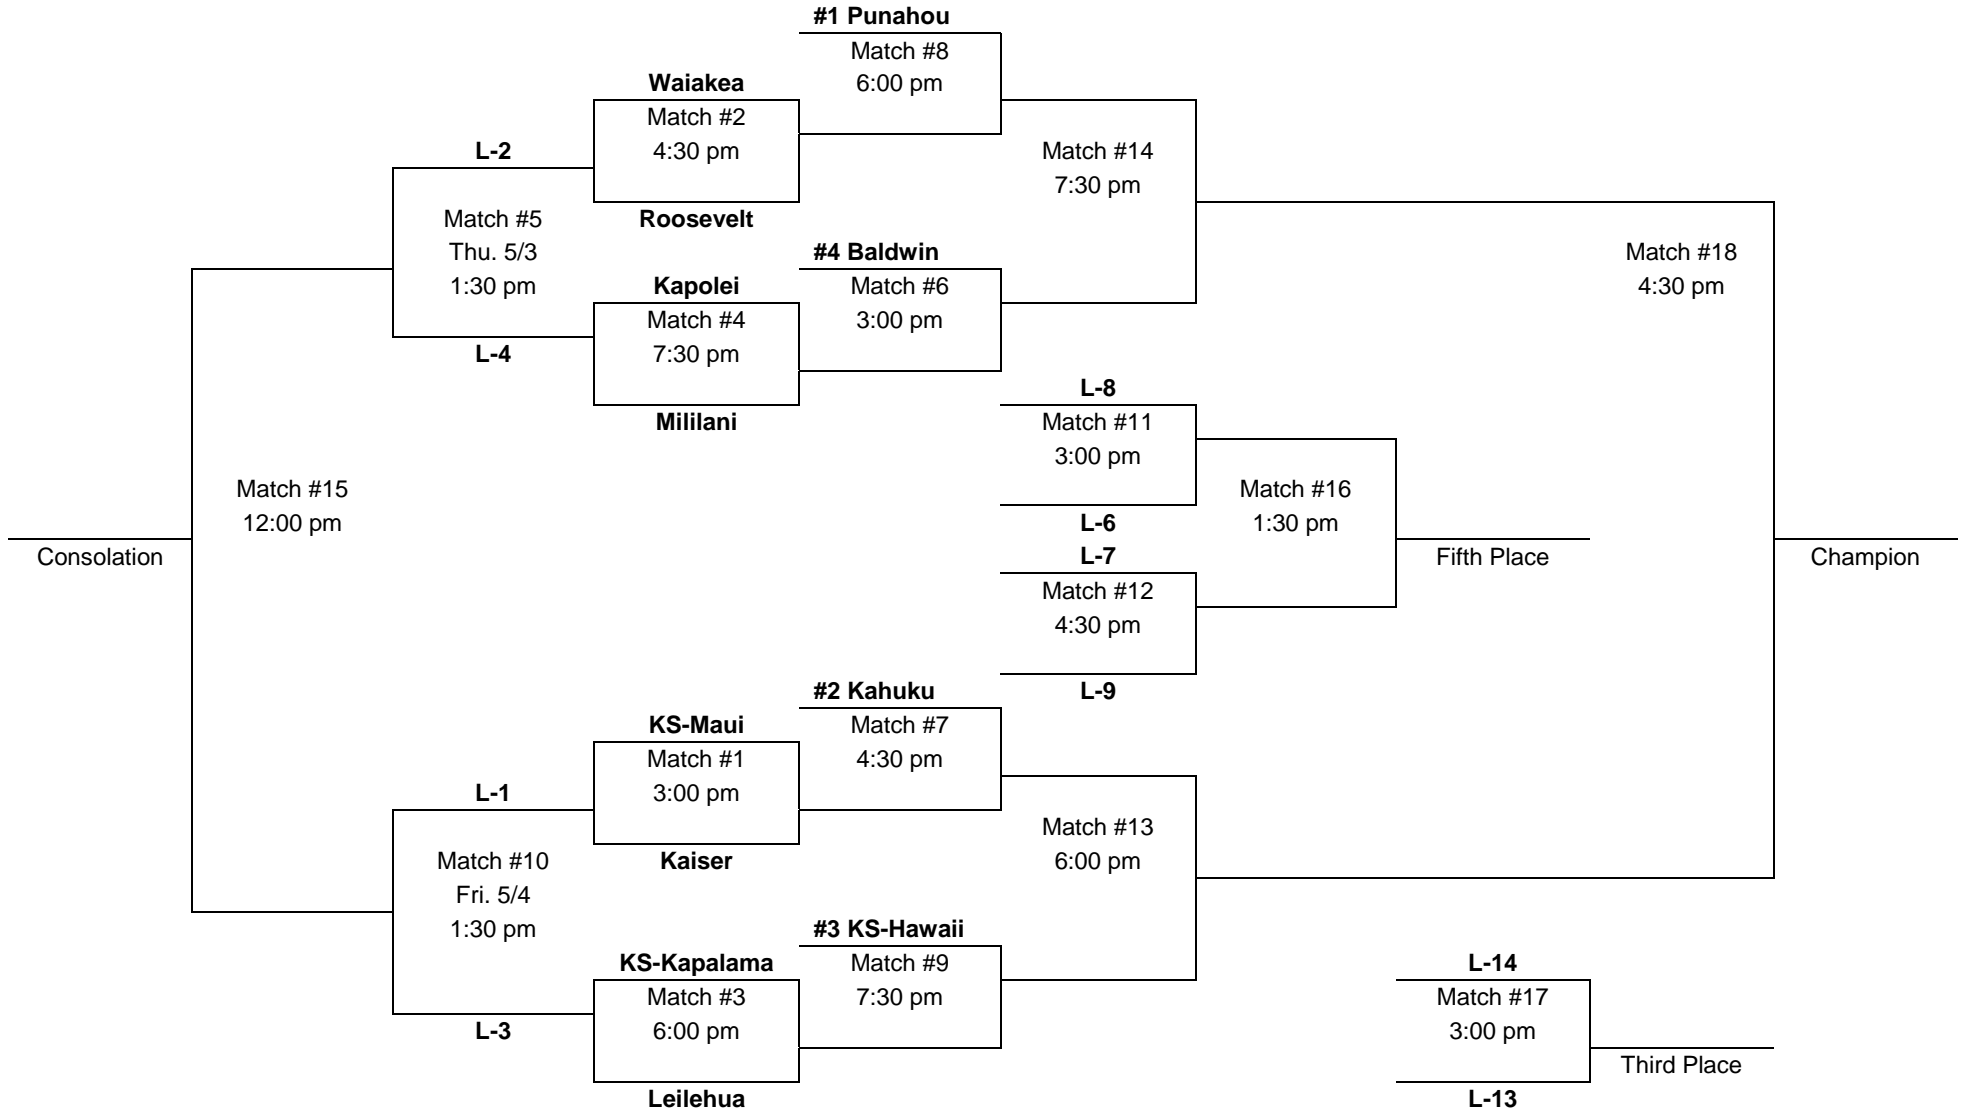

HHSAA Girls Water Polo State Championships

Wednesday – Saturday, May 2-5, 2012

Duke Kahanamoku Aquatic Complex, University of Hawaii at Manoa

Saturday
May 5

Thu. & Fri.
May 3 & 4

Wednesday
May 2

Thursday
May 3

Friday
May 4

Saturday
May 5

BALDWIN BEARS			
Cap No.	Name	Position	Year
1	Moors, Katrina	G	11
3	Waki, Alyssa	A	11
4	Harmon, Jazmine	A	11
5	Cole, Hanna	C	11
6	Patao Torres, Christina	C	11
7	Kim, Kristi	U	12
8	Zane, Raquel	U	12
9	Weber, Alea	C	10
10	Deshayne, Deme	U	11
11	Hao, Ashlyne	A	12
12	Boneza, Khaila	C	10
13	Smith, Cortney	G	09
14	Abordo-Nakoa, Reasons	U	12
15	Ngalu, Yvonne	U	11
16	Mendez, Karli	C	12
17	Medeiros, Tina	A	10
18	Brainard, Talia	U	10
19	Obregon, Sheena	U	10
Head coach: Stan Zitnik			
Asst. coach: Cha Cha Kealoha			

KAHUKU RED RAIDERS			
Cap No.	Name	Position	Year
1	Kayla Chang	GK	11
1A	Kayla Ginella	GK	9
2	Brie Shea	D	11
3	Ellie Williams	D	11
4	Ariel Peterson	D	11
5	Shea Yester	D	11
6	Angela Del Rey	D	11
7	Kahea Kahalelio	U	9
8	Sydney Foster	D	12
9	Kallie Drebs	D	12
10	Kamakani Richeson	D	11
11	Malia Murphey	D	11
12	Paulina Germain	D	10
14	Jake Anderson	D	10
16	Auriol Kunz	D	9
21	Nohea Kahalelio	U	9
Head coach: Makana Leiataua			

KAISER COUGARS			
Cap No.	Name	Position	Year
1	Amber Miles	GK	11
2	Elisabeth Bjoernaas	Utility	11
3	Katriel Wong	Utility	9
5	Tiana Rey	Utility	11
6	Malia Hosoi-Gallucci	Utility	10
7	Kanoe Nakoa	Utility	10
8	Jennifer Hedden	Utility	9
10	Taylor Ann Hiraki	Utility	11
11	Maegan Murphy	Utility	9
12	Randi Gongob	Utility	12
13	Amber Miles	Utility	11
14	Lise Arnesen	Utility	12
15	Kaili Nakahara	Utility	9
16	Kyla Fox	Utility	9
17	Taylor Bogdahn	Utility	10
18	Jessica Nelson	Utility	12
19	Electra Spaulding	Utility	12
21	Jessica Watkins	Utility	11
22	Keana Chan Wa	Utility	11
23/1A	Jordan Frommer	GK/Utility	12
24	Corrine Shigeta	Utility	10
25	Mika Walker	Utility	9
26	Carmen Samiere	Utility	11
27	Tyler Burke	Utility	12
28	Kira Fox	Utility	11
29	Megan Newman	Utility	12
Head coach: Sean Barrett			
Asst. coach: Sherri Barrett, Reinhardt LaiHipp, Asa Tanaka			

KAMEHAMEHA-HAWAII WARRIORS			
Cap No.	Name	Position	Year
1	Kelly Fitzgerald	Goalie	10
3	Alexia Osburn	Attacker	12
4	Anuheia Leite-Ahyo	Attacker	10
5	Tori Hiro	Utility	12
7	Acacia Trusdell	Utility	10
8	Kaelynne Manoha	2MD	11
9	Michelle Fratinardo	2MD	11
10	Sydney Plunkett	2M	11
12	Kiana Krzyska	Attacker	12
13	Jeyci Kaili	Goalie	9
14	Cassidy Fratinardo	Attacker	10
15	Pua Wong	Utility	9
17	Chloe Martins-Keliihoomalu	Attacker	10
18	Paula Imoto	Utility	11
19	Hali'aakahahele Nahale-a	Utility	9
20	Shola Kahiapo	Attacker	10
21	Tawanaka Kaupu	Attacker	11
Head coach: Dan Lyons			
Asst. coach: Donna laea-Davis