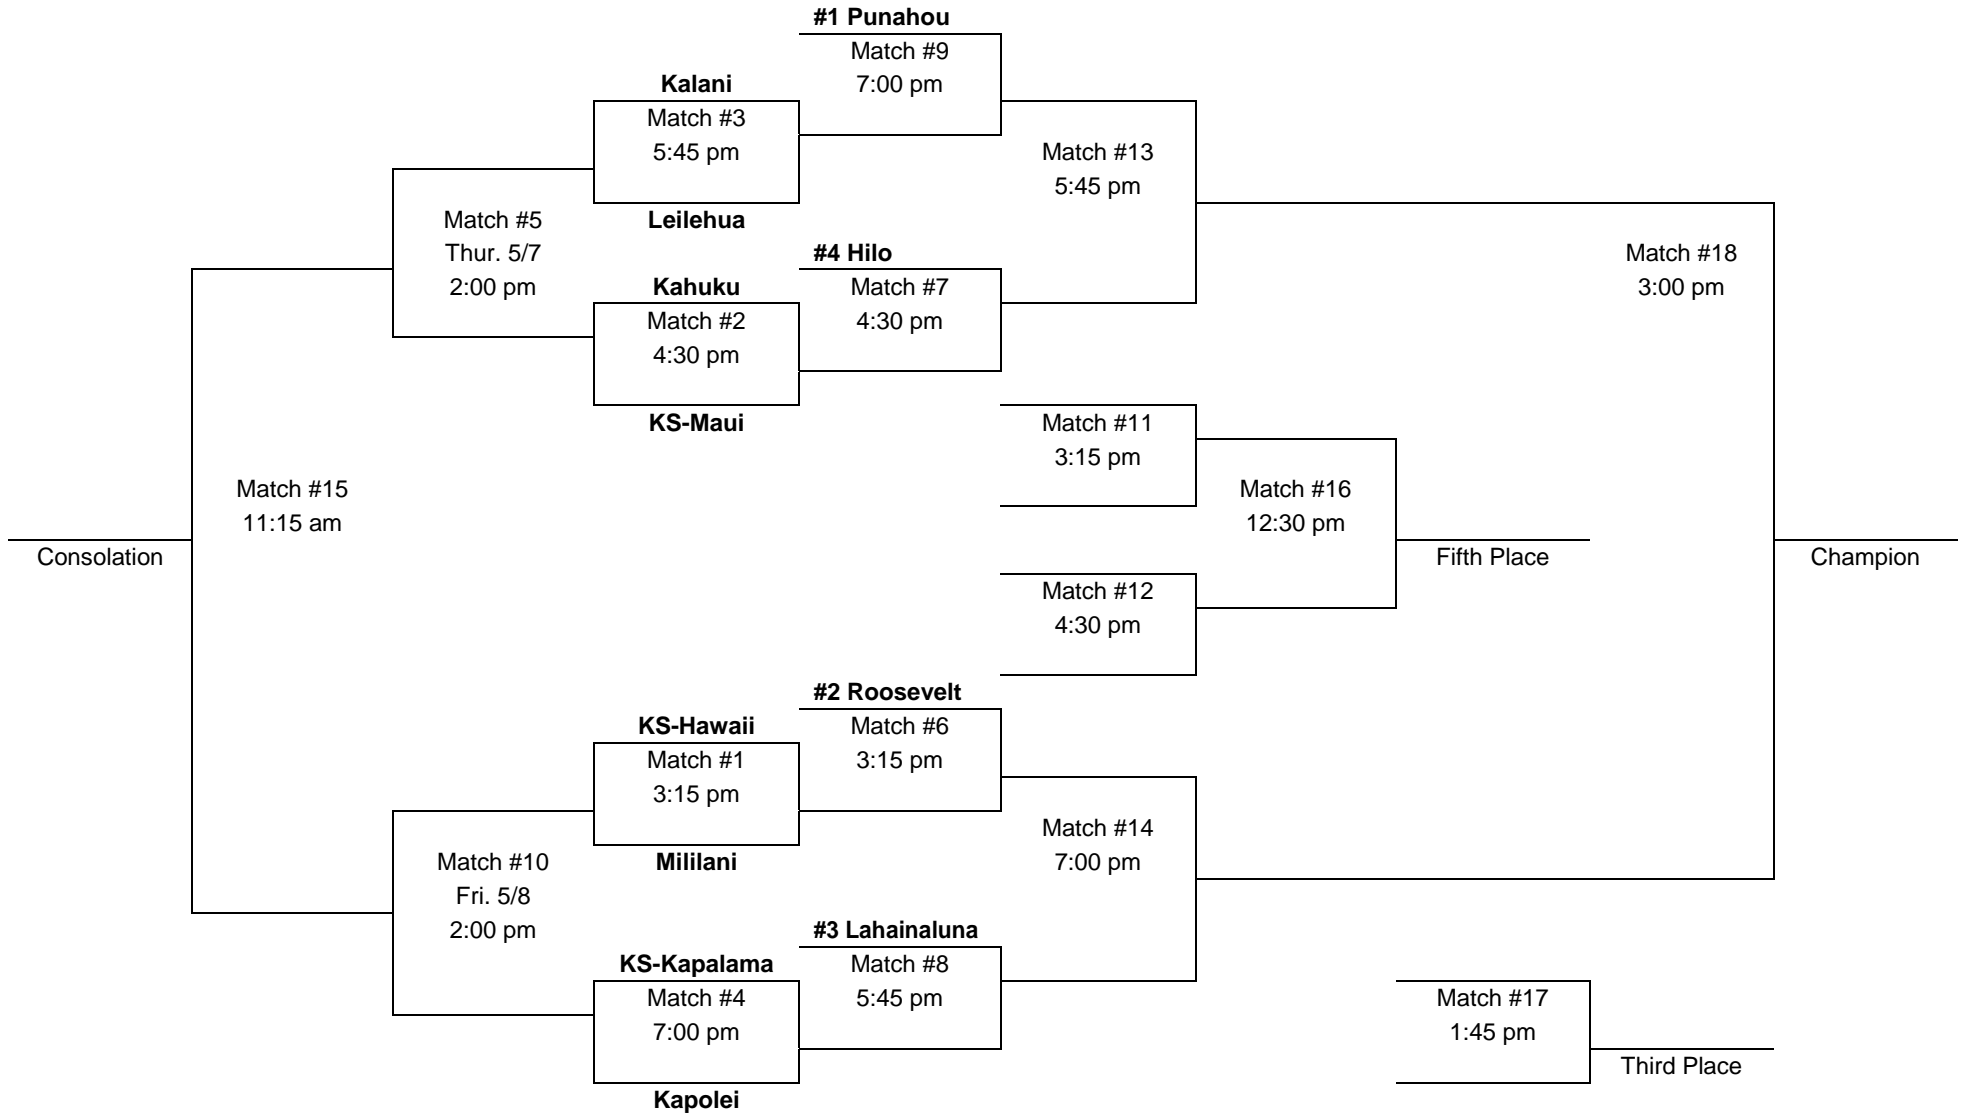

HHSAA Girls Water Polo State Championships

May 6-9, 2009

Veterans' Memorial Aquatic Center at Patsy T. Mink Central Oahu Regional Park

Saturday
May 9

Thur. & Fri.
May 7 & 8

Wednesday
May 6

Thursday
May 7

Friday
May 8

Saturday
May 9

HILO VIKINGS			
Cap No.	Name	Position	Year
1	Eva Avery	G	12
2	Akela Kuwahara	D	12
3	Emma Kimata	2D	11
4	Hannah Bennett	2D	12
5	Jennifer Dawrs	D	11
7	Ninamarie Jeffrey	D	12
8	Kayla Ongais	D	9
10	Kadey Chambless	D	10
11	Hannah May	D	12
12	Maya Kaapuni	D	10
13	Emily Robinson	D	12
14	Rei Izawa	D	9
15	Manoy Kaapuni-Santos	2M	11
16	Emilee Kojiro	D	10
17	Lauren Kerr	D	10
18	Stephanie Dawrs	D	9
19	Sandhya Clark	2M	11
21	Charlee Rowe	2M	10
13R	Lauren Kaponono	G	10

Head Coach: Ron Koelher

KAMEHAMEHA-HAWAII WARRIORS			
Cap No.	Name	Position	Year
1	"Gabby" Gabriella Dyer		12
2	"Nani" Alyssa Manoha		11
3	Emma Petner		10
4	"Nani" Kirsten Davis		12
6	Ariel Imoto		12
7	Hulali Trask		11
10	Tevai Haunga		11
11	Ryenn Lyons		10
12	Kiana Kryszka		9
13	Jessica Leialoha		10
14	Natalie Poy		11
15	Nicole Ortiz		10
17	Kayla Stormont		12
18	"Ohi" Ann Leeza Parker		12
20	Mikella Wong		11
21	Tehani Sewell		11

Head Coach: Dan Lyons

KAHUKU RED RAIDERS			
Cap No.	Name	POS	Year
1	Penn Anderson	G	10
1A/9	Mahina Garcia	G	9
2	Tahnei Roy	D	10
3	Brooke Roy	D	10
4	Minnie Whitford	U	12
5	Alohi Bikle	D	12
6	Kanani Bikle	D	11
7	Alex Shea	2MD	11
8	Kelsea Krebs	2MD	12
10	Tiana Atuaia	D	12
11	Sydney Foster	D	9
13	Sarah Ungureit	D	12
14	Kristen Pitt	D	9
15	Marissa Del Roy	D	10
16	Erika Buckholtz	D	10
17	Keola Kahalelio	2M/D	10
18	Teisa Tonga	D	12
19	Mikayla Kleoppel	D	9

Head Coach: Makana Whitford

KAMEHAMEHA-KAPALAMA WARRIORS			
Cap No.	Name	Position	Year
1	Chloe Shaw-Limary	G	10
2	Kiley Doane	U	12
4	Kiara Kealoha	D	10
5	Ashlee-Aulani Akeo	C/F/U	12
6	Brittney Garrigam	U	9
7	Kirsten Aulii Mahi	D	11
8	Kehau Ai	C/B/U	10
9	Kaleialoha Kina	D	11
10	Kelia Parrilla	D	12
12	Liana Kehau Rapoza	D	12
14	Charlea Goodness	D	10
17	Nanea Fujiyama	U	12

Head Coach: Jenai Yoshii

KALANI FALCONS			
Cap No.	Name		Year
1	Jessica Prince	G	11
2	Logan Garcia	D	11
3	Stephanie Suda	D	10
4	Brittney Lam	U	12
5	Kalia Garcia	2M	12
6	Keaton Oshiro	D	11
7	Kailliponi McGee	2M	10
8	Jessica Okamura	U	11
9	Nikki Noborikawa	D	12
12	Zoe Goya	U	11
14	Tina Pulu	2M	12
15	Alex Rogers	U	10
16	Kara Maizusawa	D	11
17	Kelly- Ann Tanaka	D	11
1	Jessica Prince	G	11
2	Logan Garcia	D	11
3	Stephanie Suda	D	10
4	Brittney Lam	U	12

Head Coach: Kurt Ai

KAMEHAMEHA-MAUI WARRIORS			
Cap No.	Name	Position	Year
1	Larissa Nakamitsu	G	12
3	Kimberly Chin	D/W	10
4	Kaleiopio Guth	2M/D	10
5	Kainoa Kaiaokamalie	D	12
7	Allyn Kawaiwaa	D/P	10
8	Samantha Beerman	D/W	12
9	Gala Tubera	P/W	10
10	Kaulana Ane	2M/D	10
11	Ashley Shaffer	D/W	12
14	Noelle Kaulupali	D/W	10
15	Mariah Wallace	D/W	12
17	Keely Hassett	P/D	12
18	Kelsey Lindsey	D/W	11
19	Makamae Palos	D/W	9
20	Serena Yarbrough	D/W	12
21	Kaleialoha Kanaiaupio-Crozier	D/W	10

Head Coach: Leo Delatori