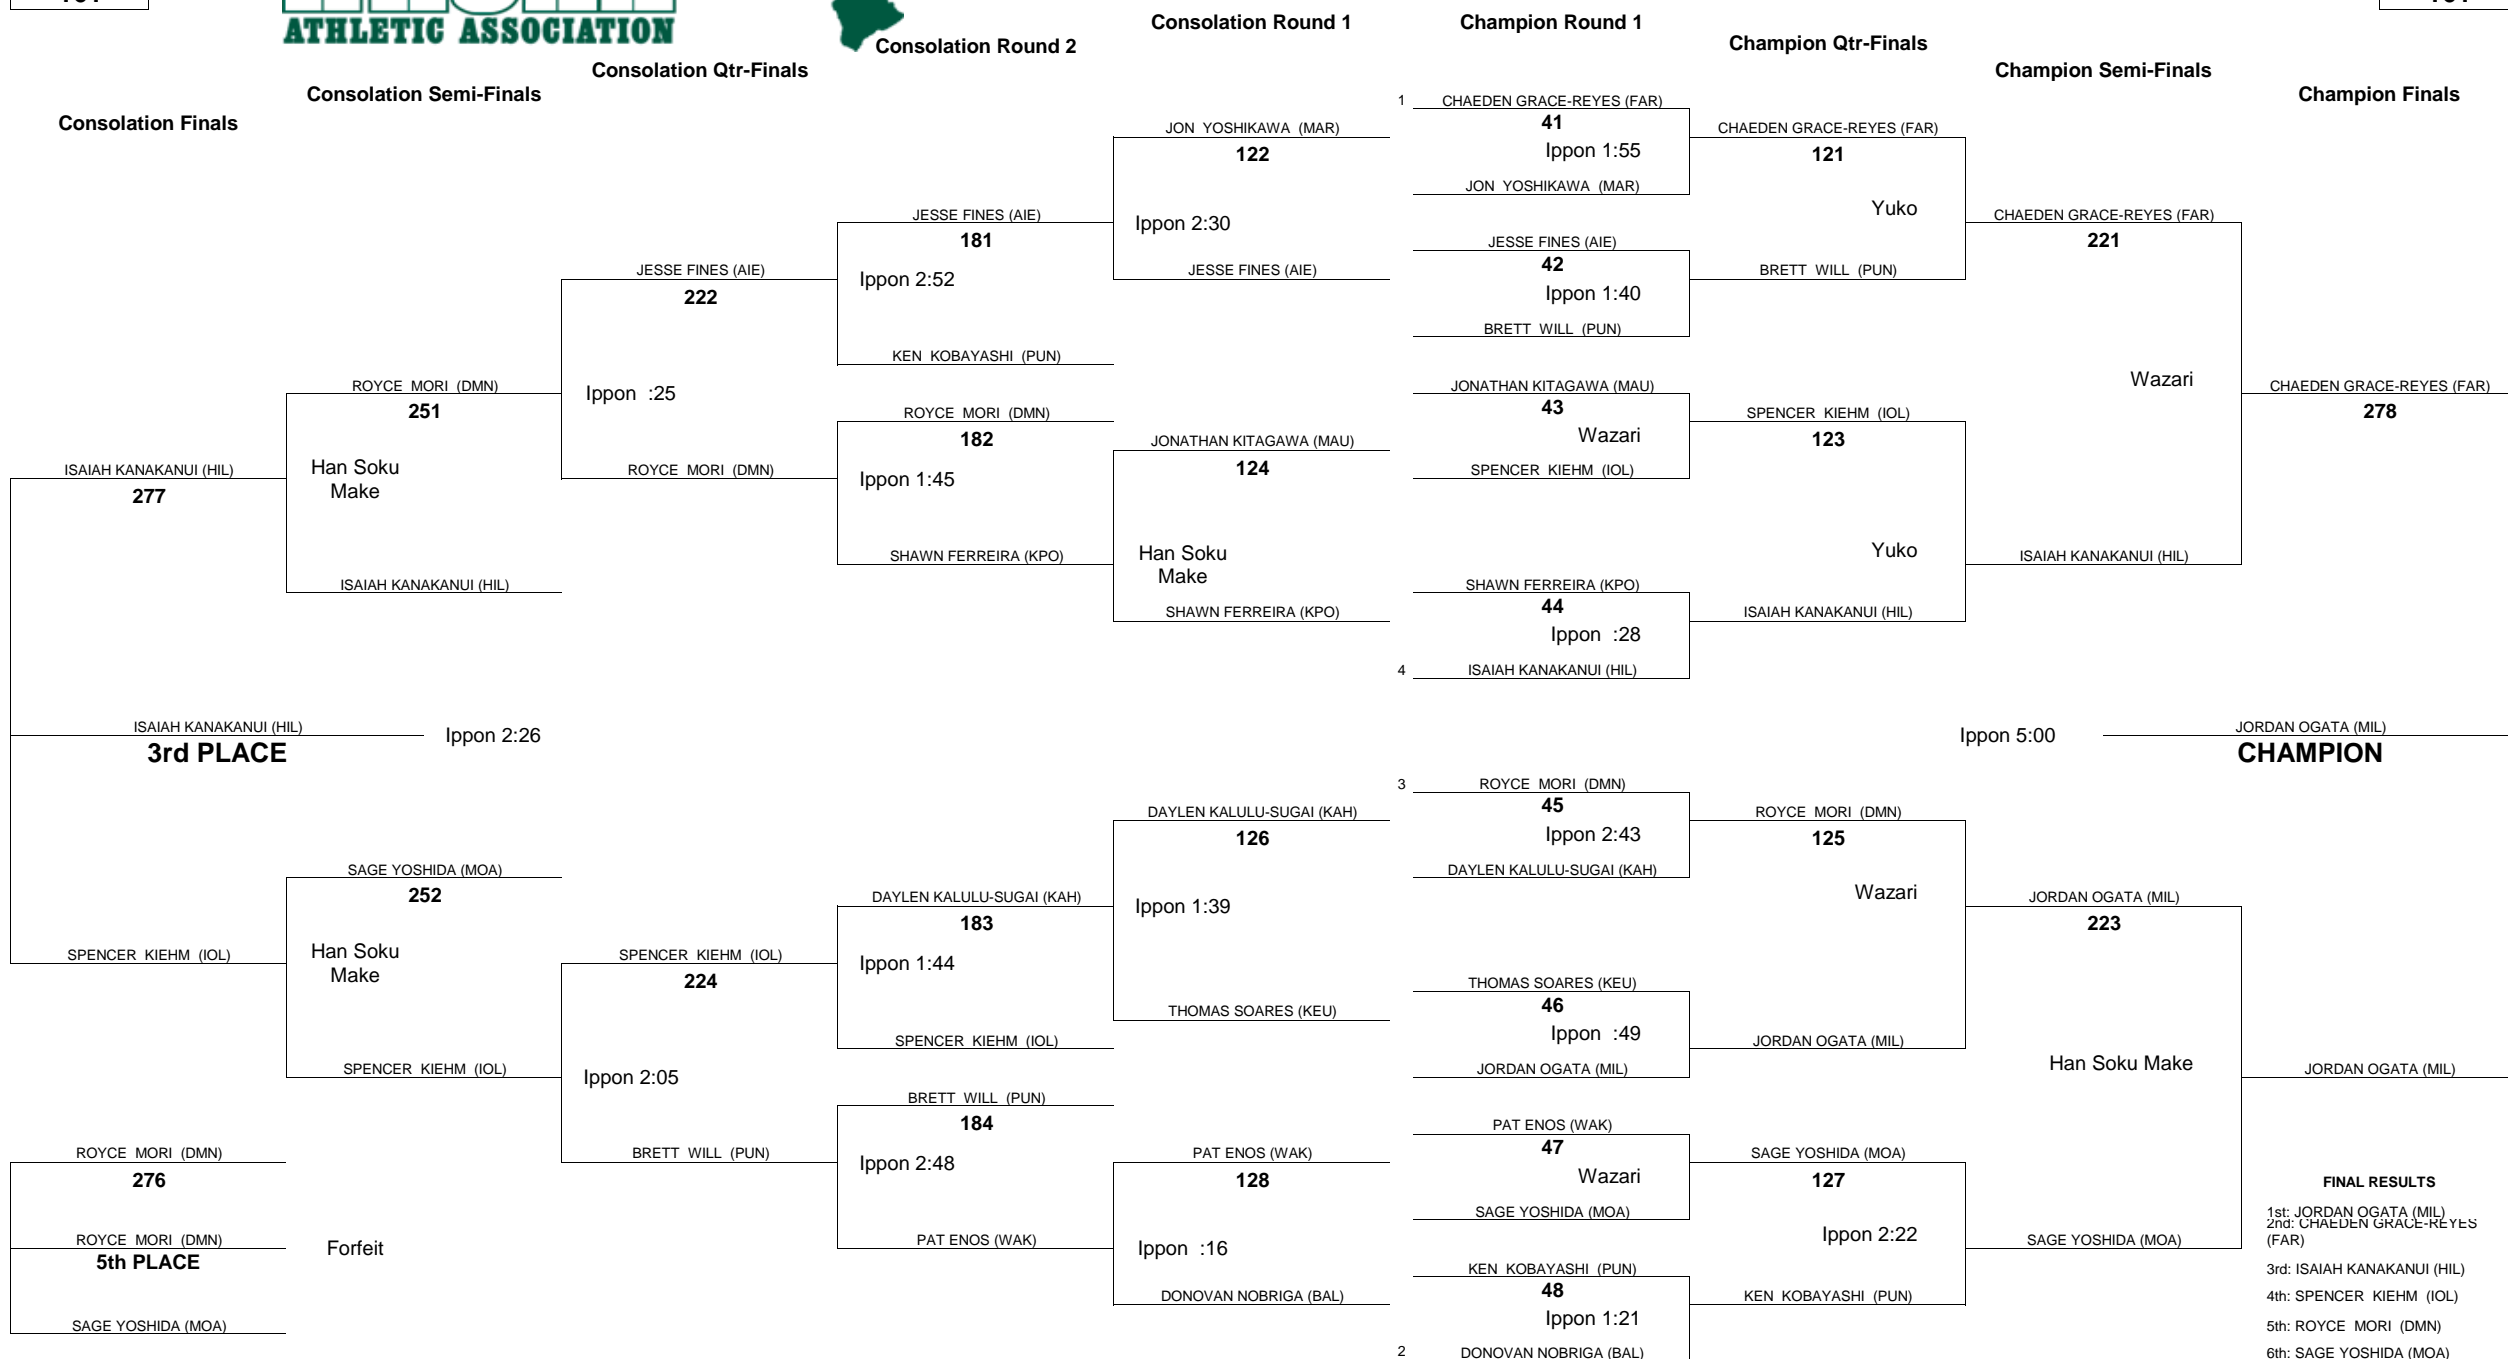

HAWAII HIGH SCHOOL ATHLETIC ASSOCIATION 2011 BOYS JUDO CHAMPIONSHIPS

WEIGHT CLASS
145

WEIGHT CLASS
145

HAWAII HIGH SCHOOL ATHLETIC ASSOCIATION 2011 BOYS JUDO CHAMPIONSHIPS

WEIGHT CLASS

161

WEIGHT CLASS

161