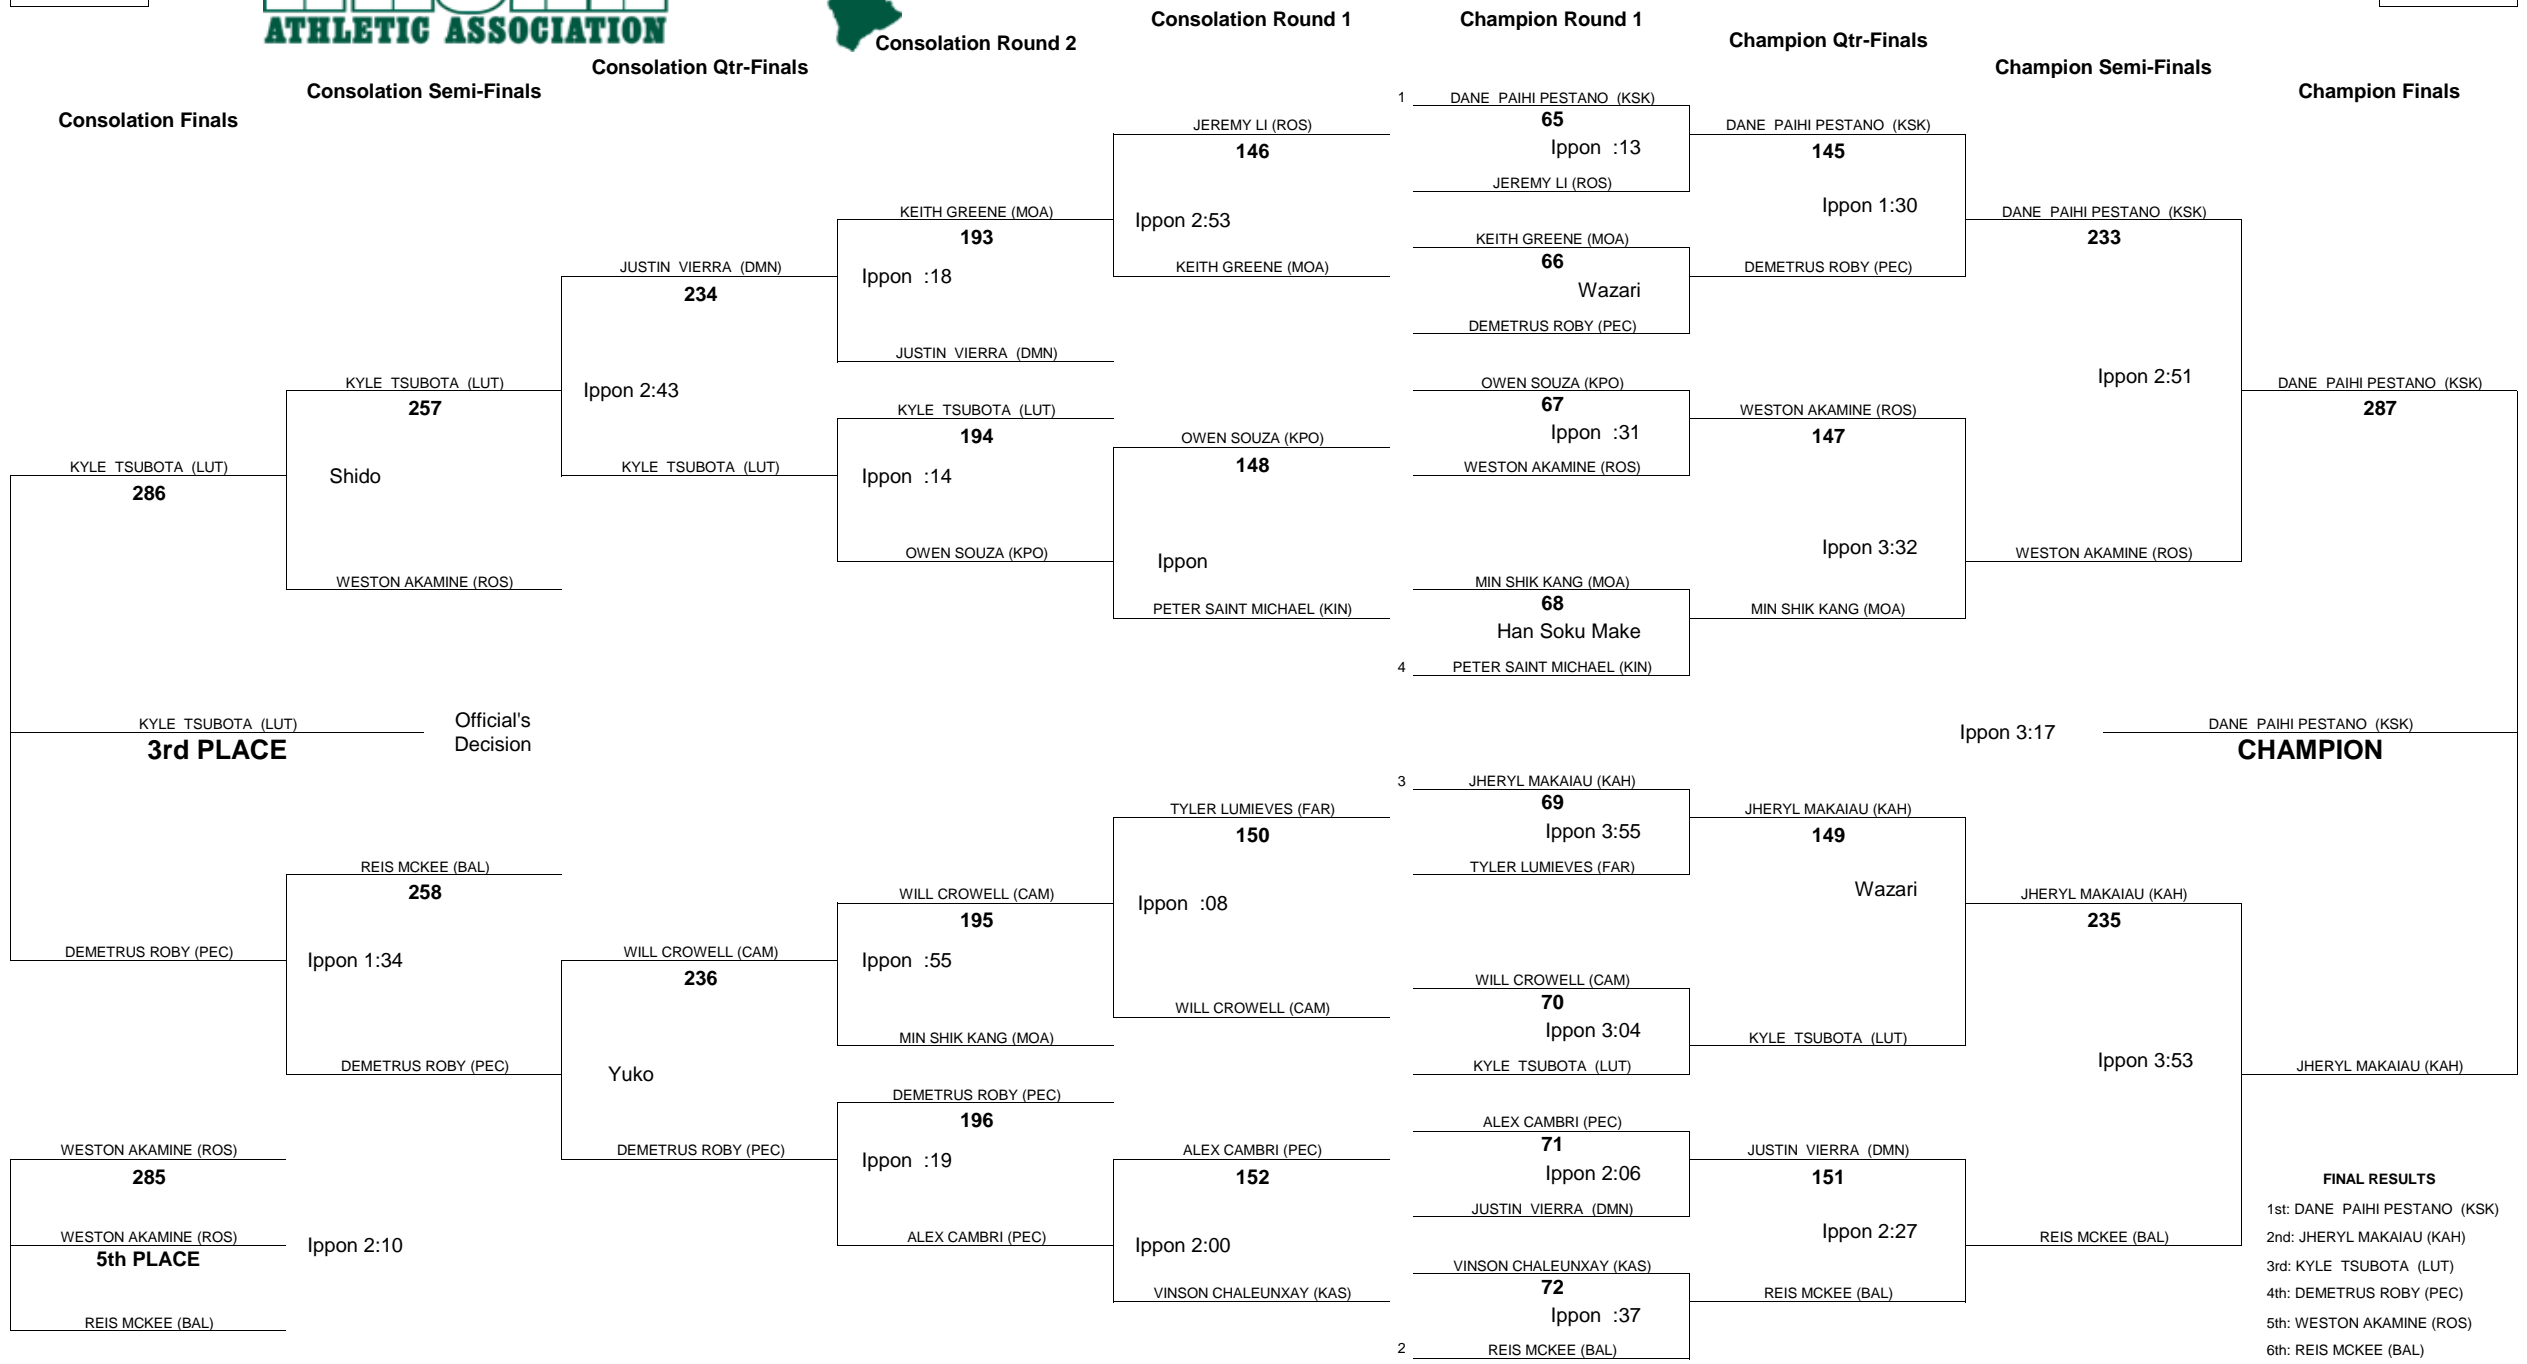

HAWAII HIGH SCHOOL ATHLETIC ASSOCIATION 2011 BOYS JUDO CHAMPIONSHIPS

WEIGHT CLASS
220

WEIGHT CLASS
220