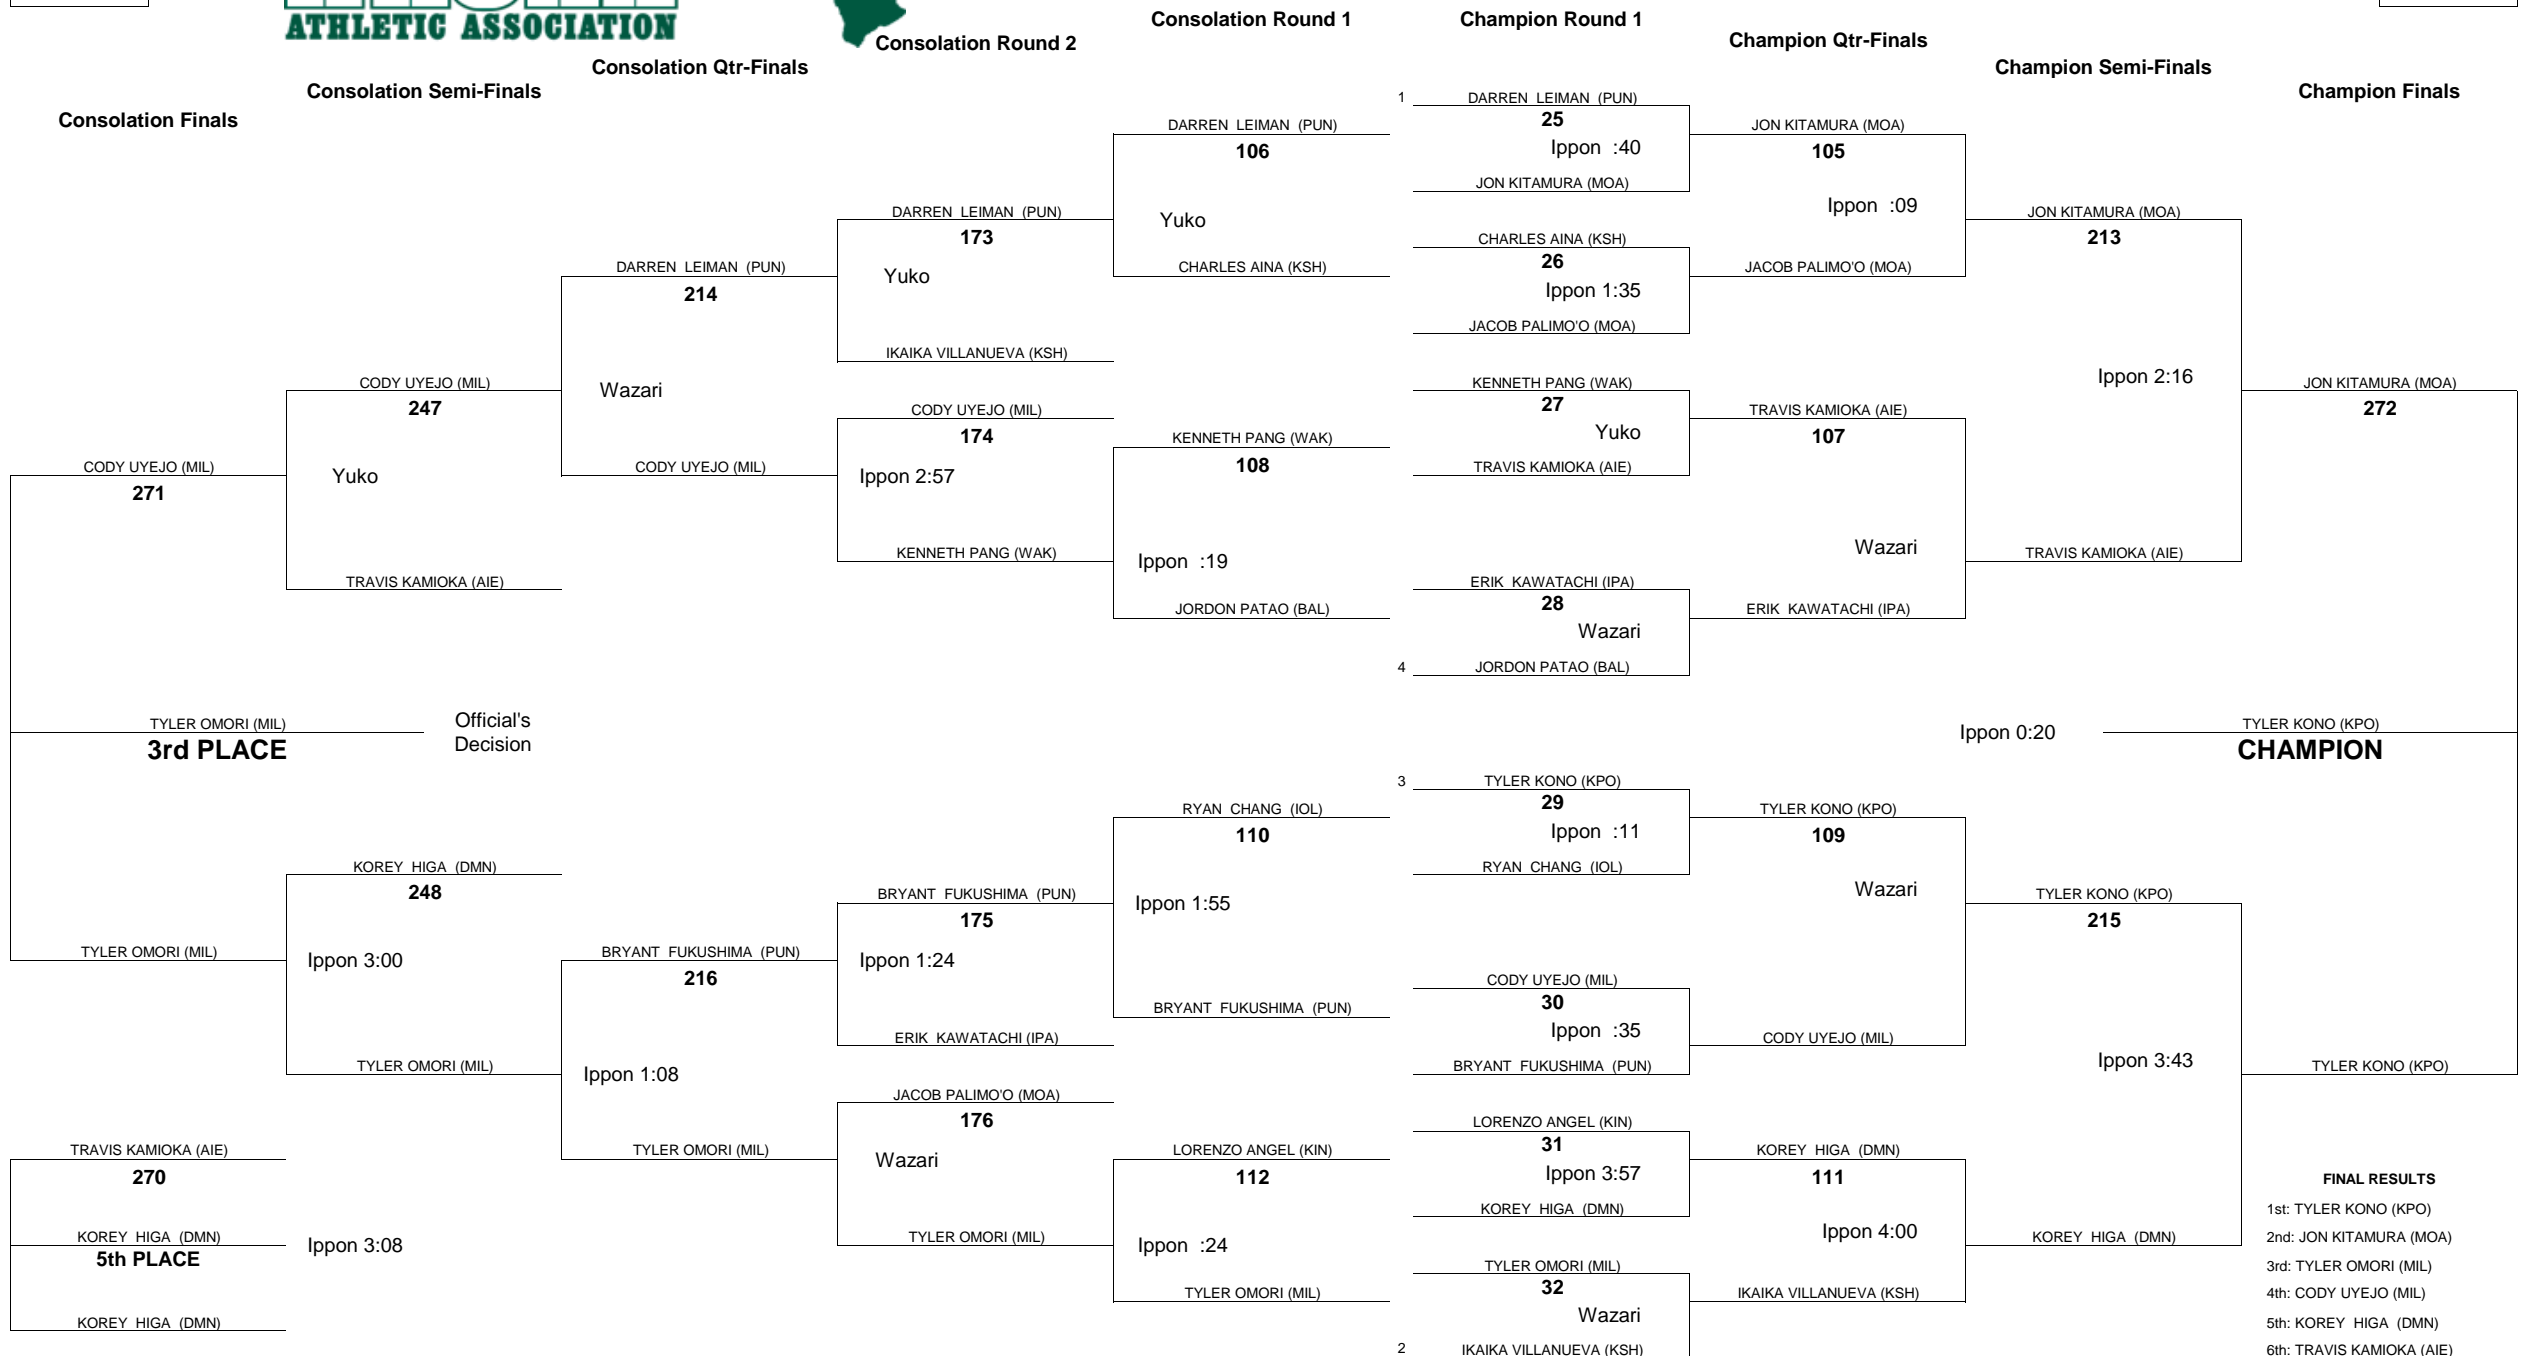

HAWAII HIGH SCHOOL ATHLETIC ASSOCIATION 2011 BOYS JUDO CHAMPIONSHIPS

WEIGHT CLASS
121

WEIGHT CLASS
121

WEIGHT CLASS
132

HAWAII HIGH SCHOOL ATHLETIC ASSOCIATION 2011 BOYS JUDO CHAMPIONSHIPS

WEIGHT CLASS
132