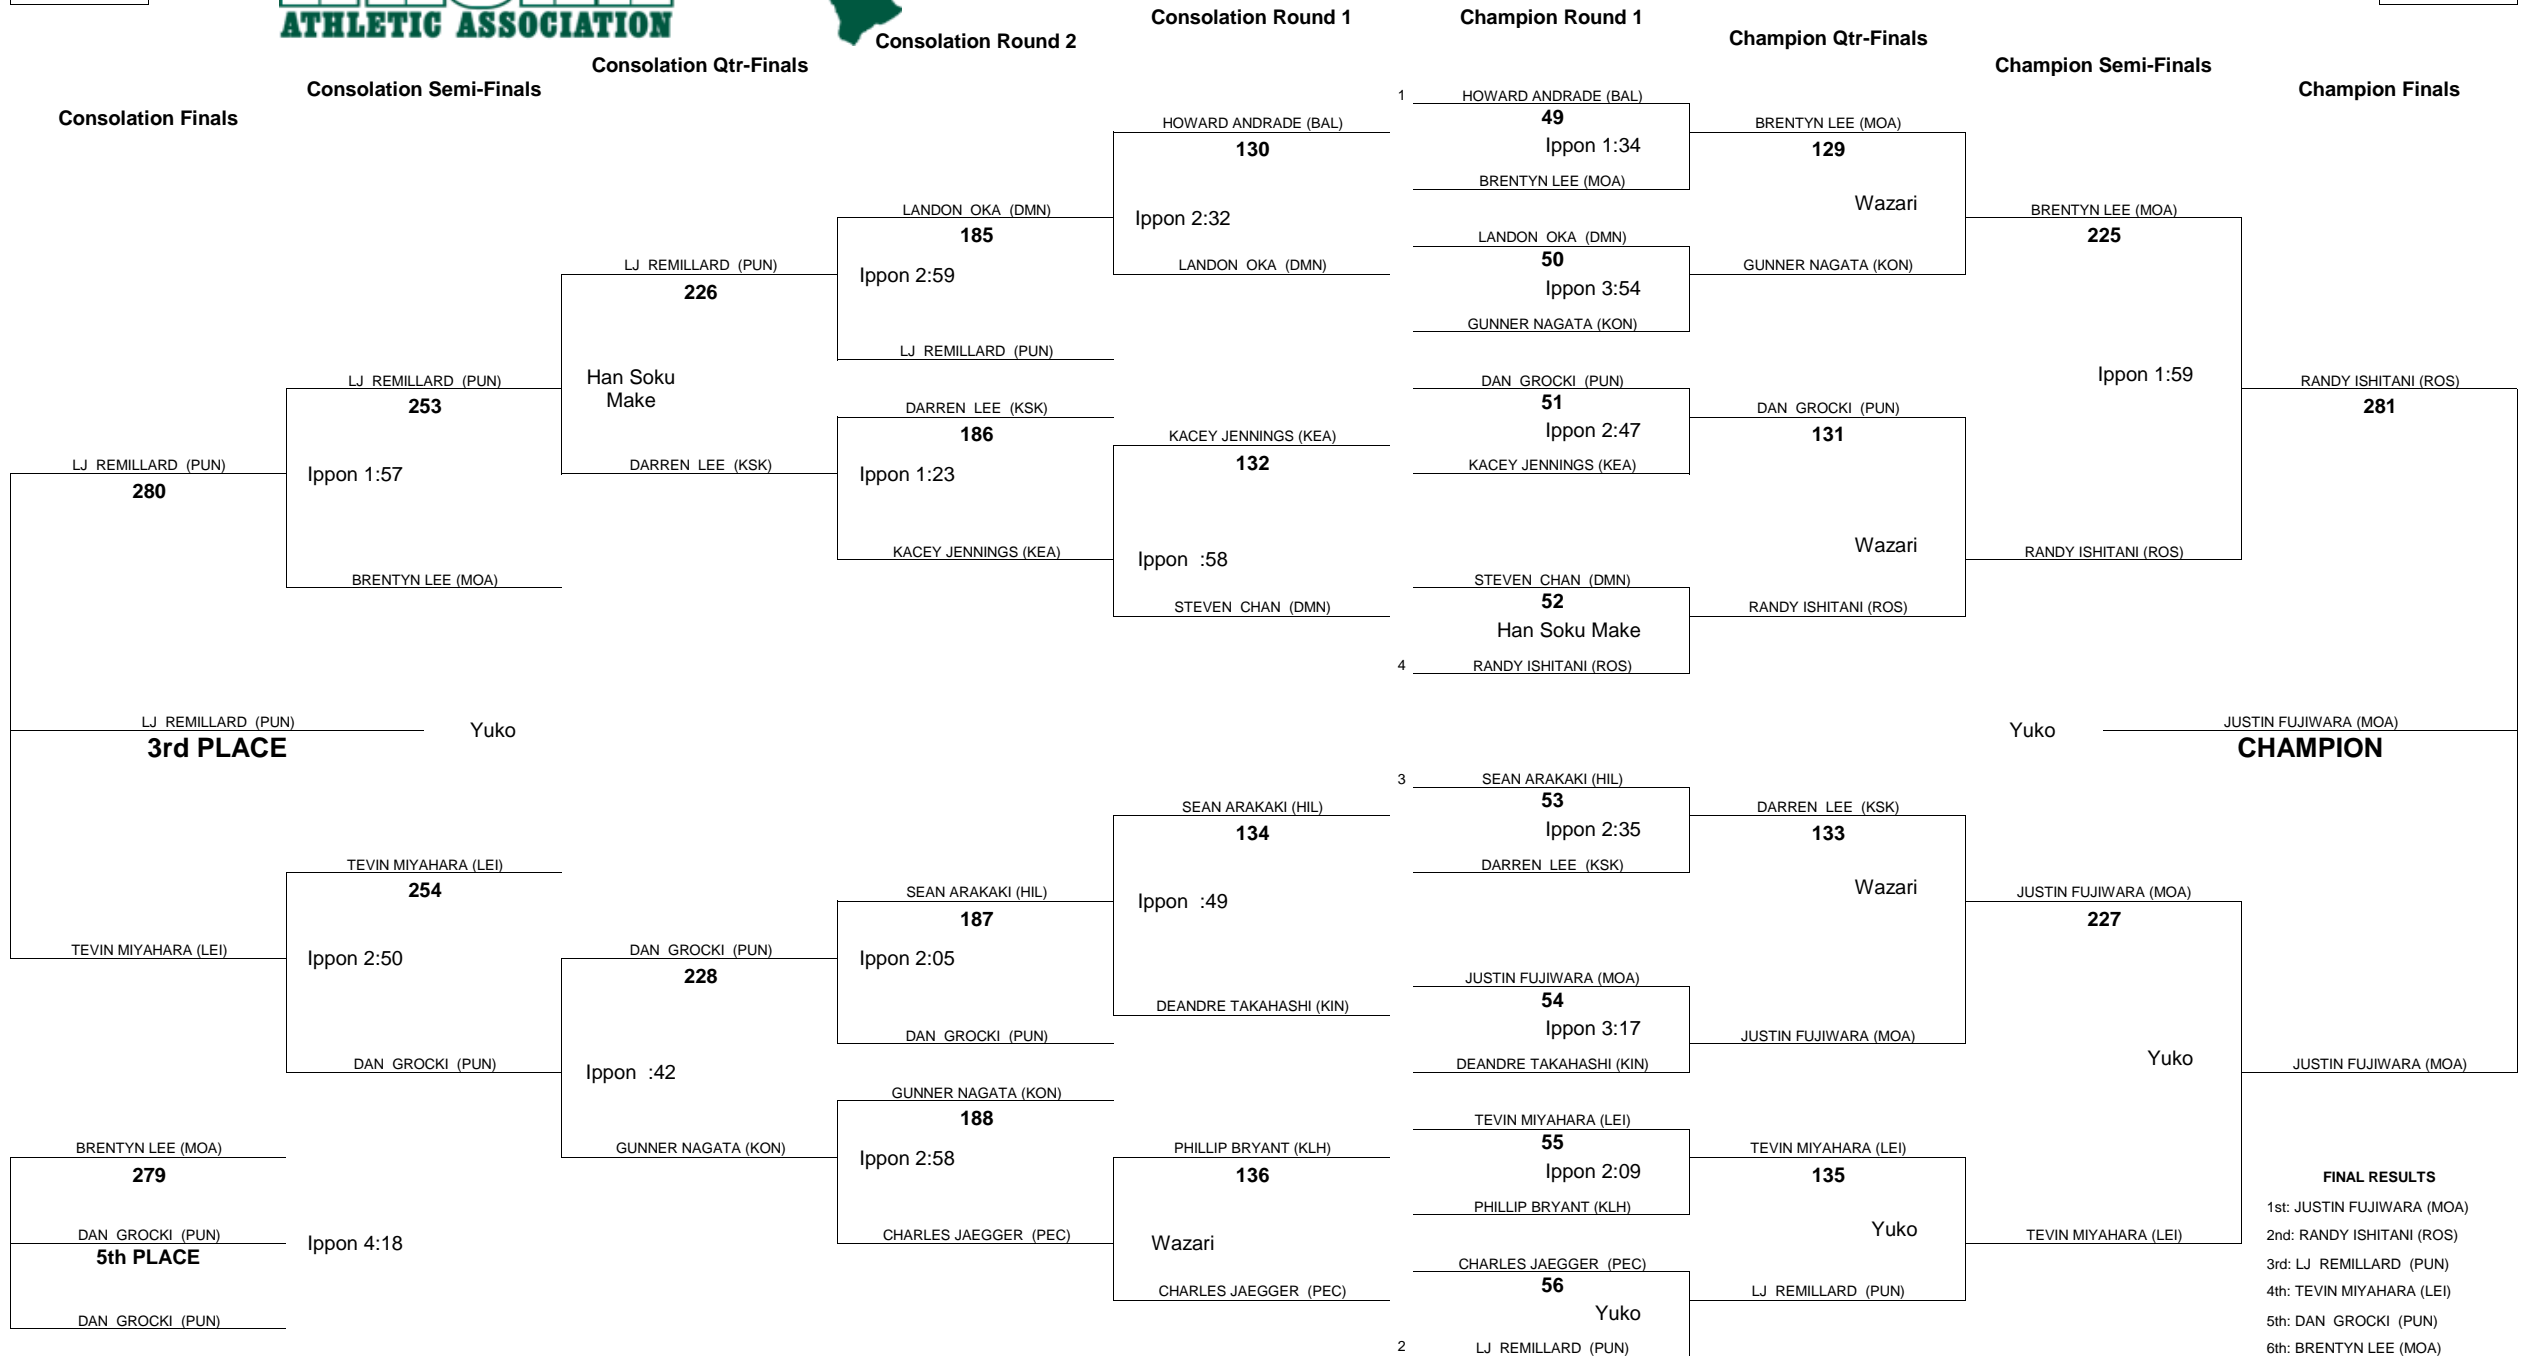

HAWAII HIGH SCHOOL ATHLETIC ASSOCIATION 2011 BOYS JUDO CHAMPIONSHIPS

WEIGHT CLASS
178