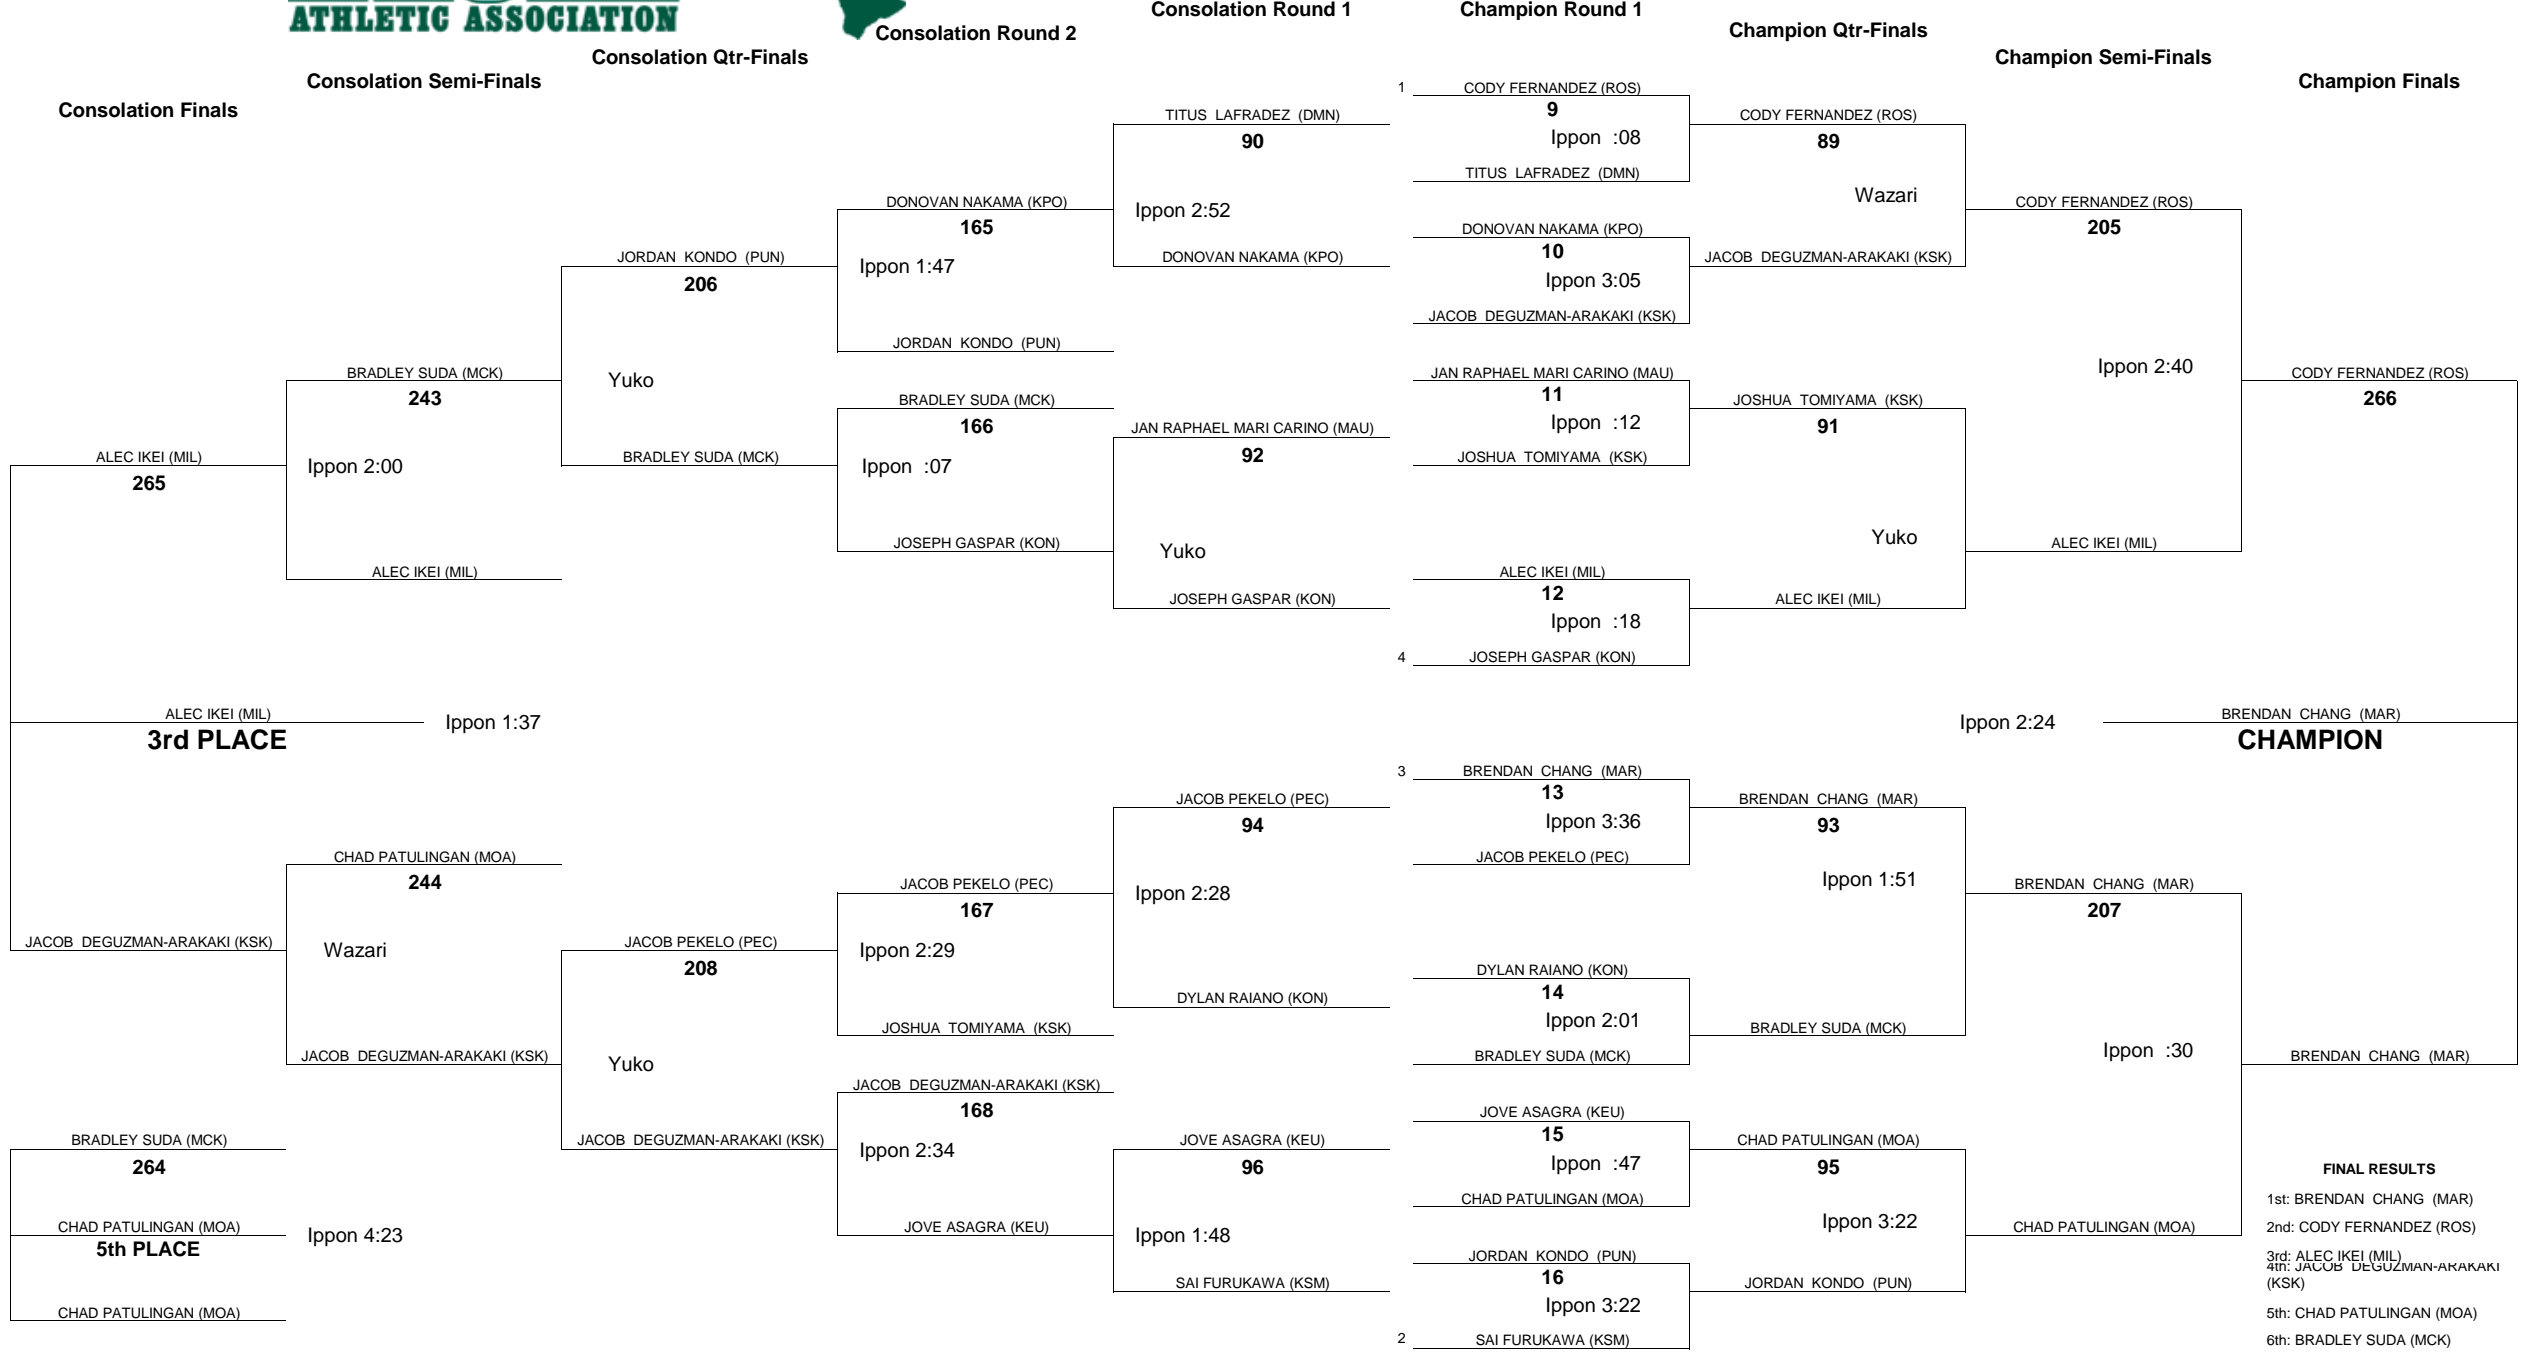

HAWAII HIGH SCHOOL ATHLETIC ASSOCIATION 2011 BOYS JUDO CHAMPIONSHIPS

WEIGHT CLASS
108

WEIGHT CLASS
108

WEIGHT CLASS
114

HAWAII HIGH SCHOOL ATHLETIC ASSOCIATION 2011 BOYS JUDO CHAMPIONSHIPS

WEIGHT CLASS
114