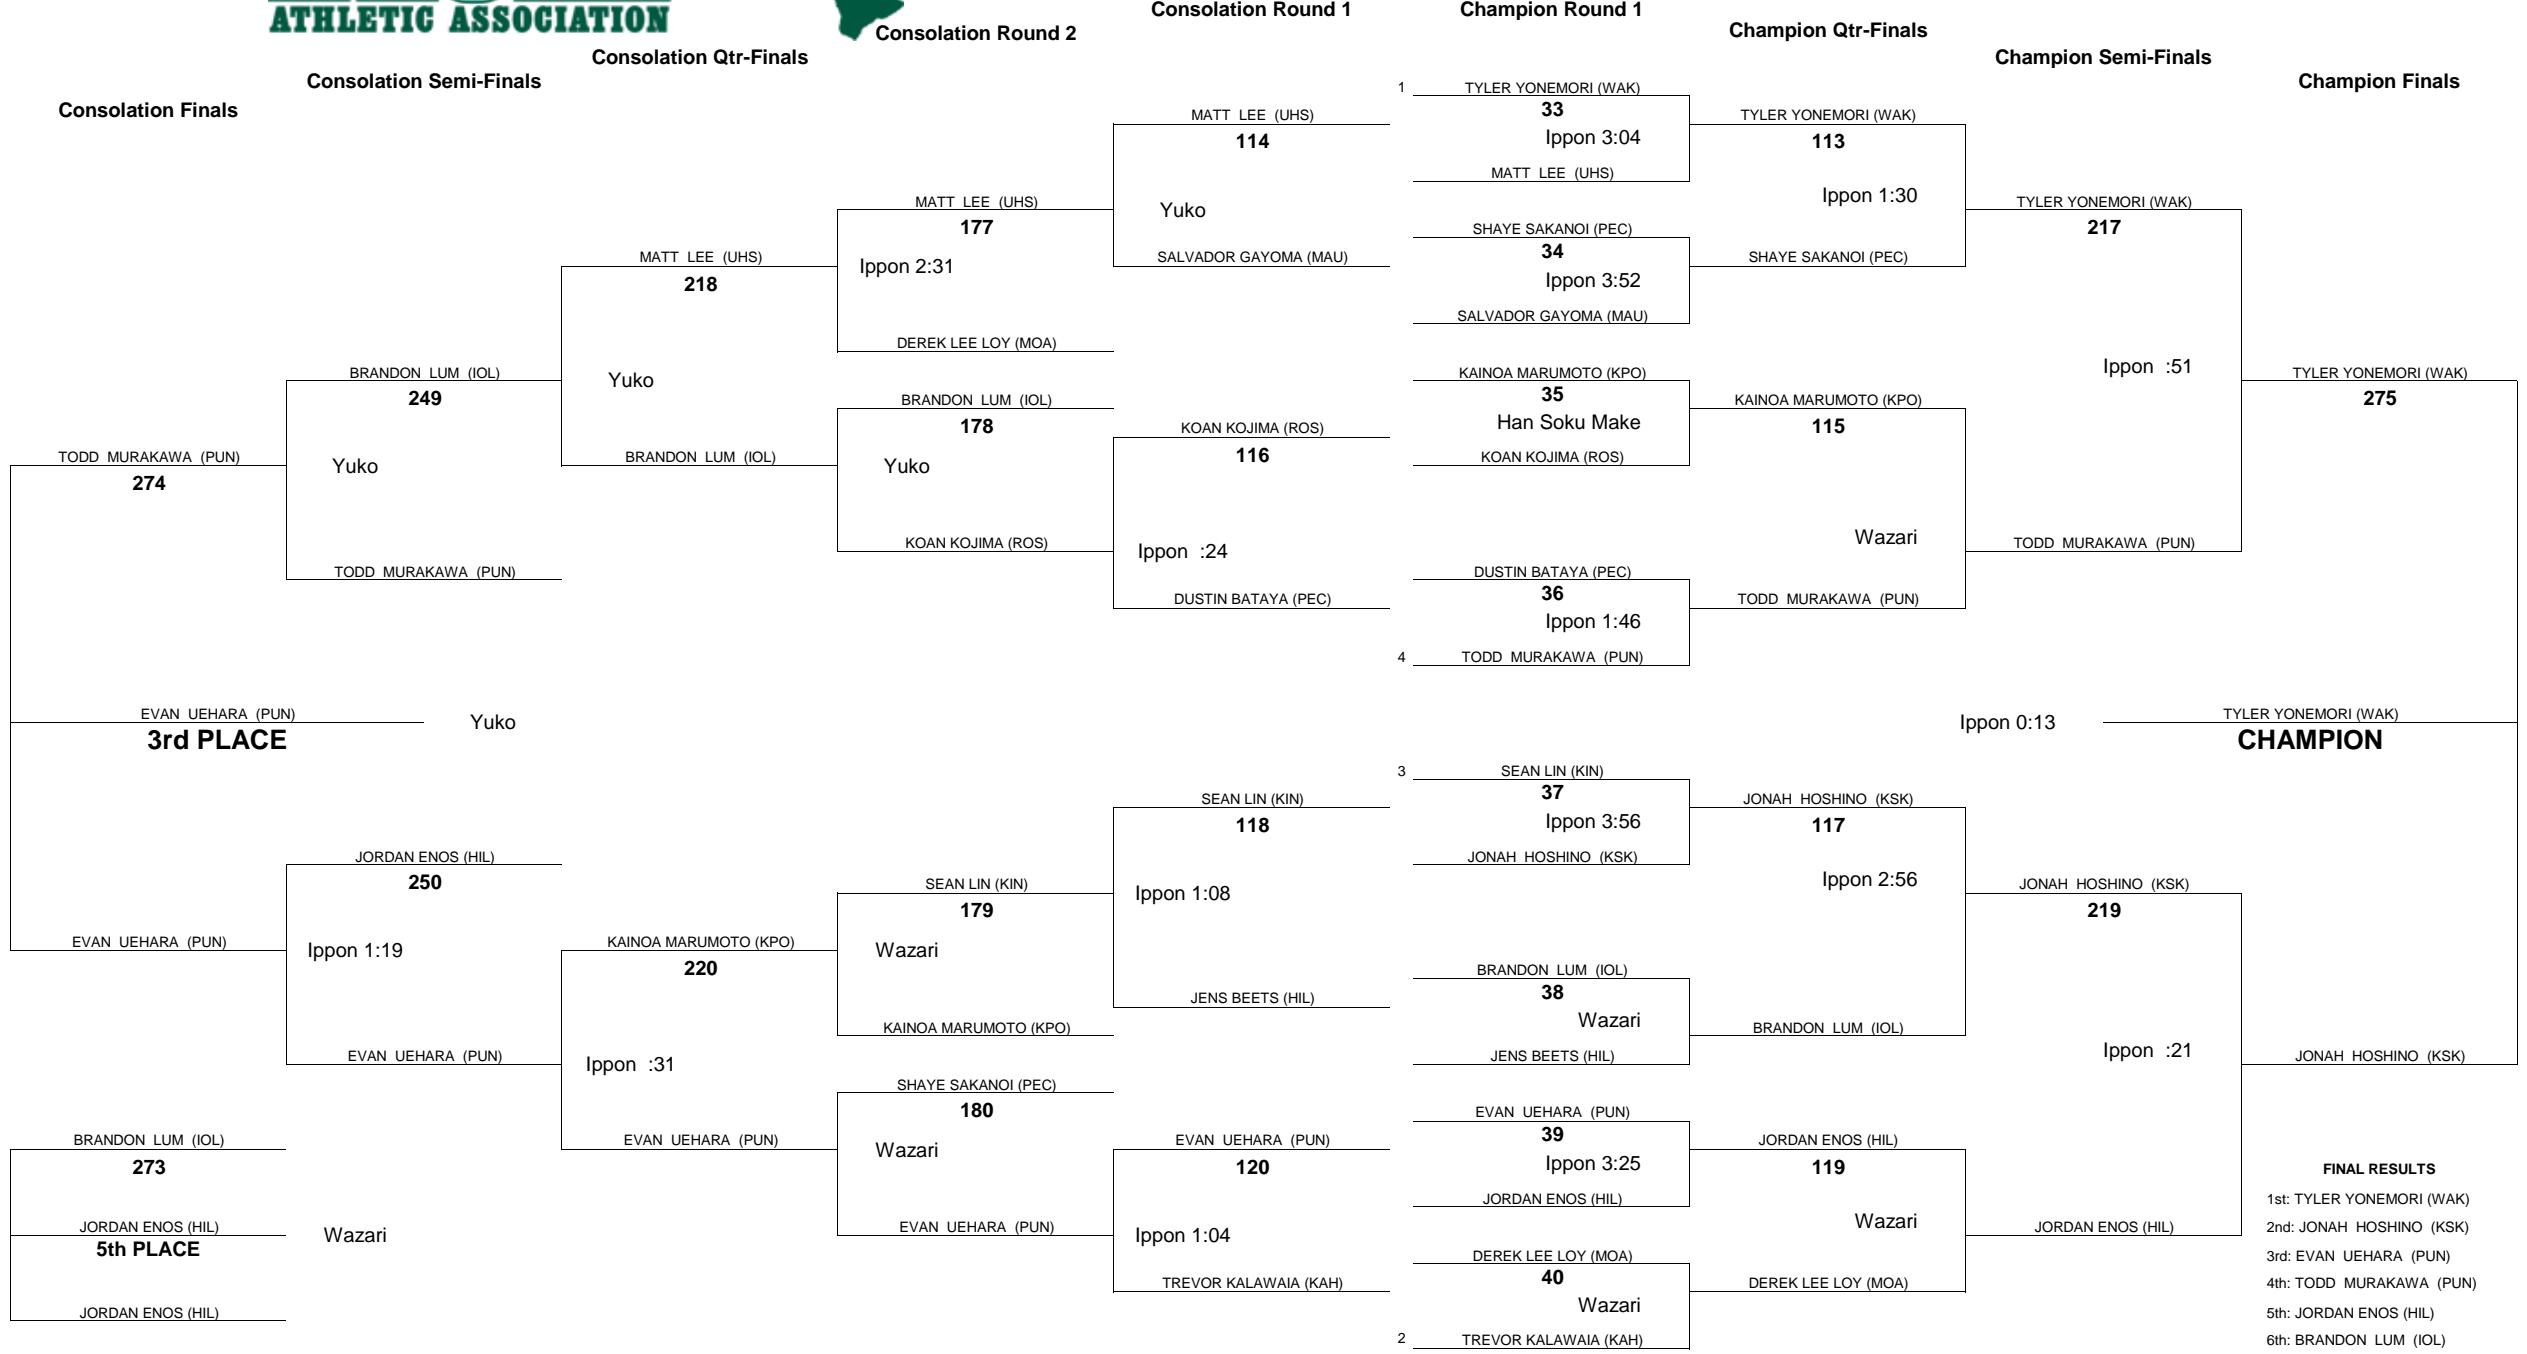

HAWAII HIGH SCHOOL ATHLETIC ASSOCIATION 2011 BOYS JUDO CHAMPIONSHIPS

WEIGHT CLASS
145

WEIGHT CLASS
145