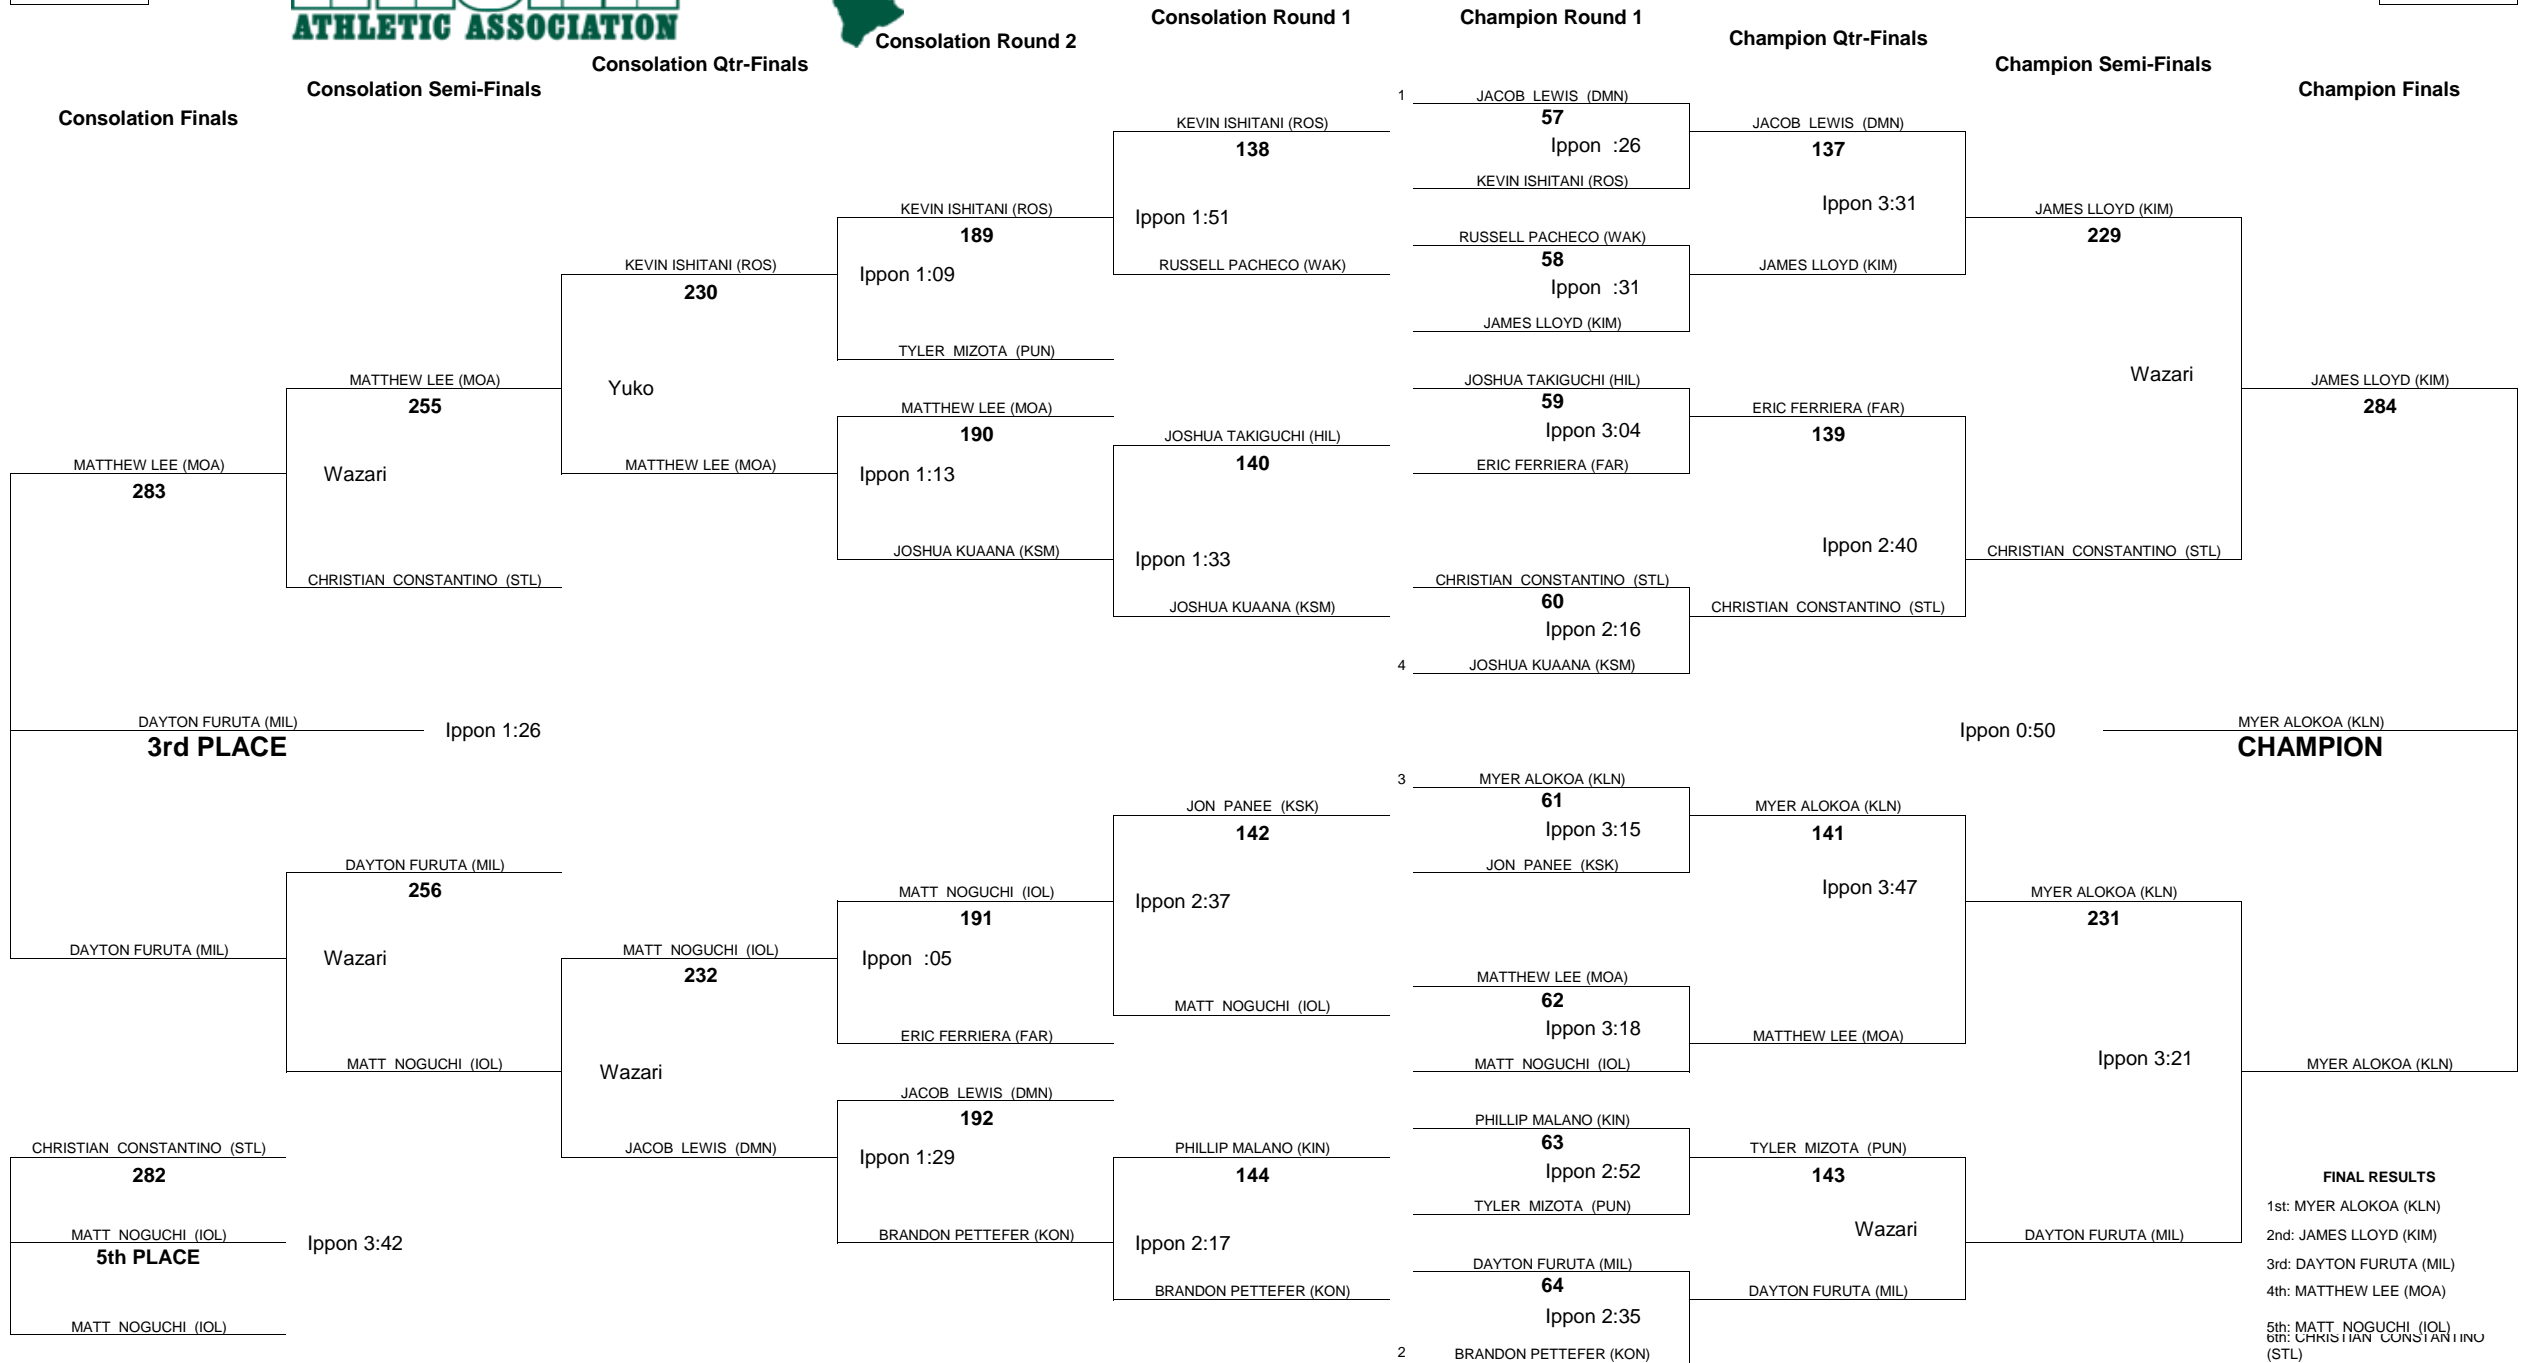

WEIGHT CLASS
178

HAWAII HIGH SCHOOL ATHLETIC ASSOCIATION 2011 BOYS JUDO CHAMPIONSHIPS

WEIGHT CLASS
178

HAWAII HIGH SCHOOL ATHLETIC ASSOCIATION 2011 BOYS JUDO CHAMPIONSHIPS

WEIGHT CLASS
198

WEIGHT CLASS
198