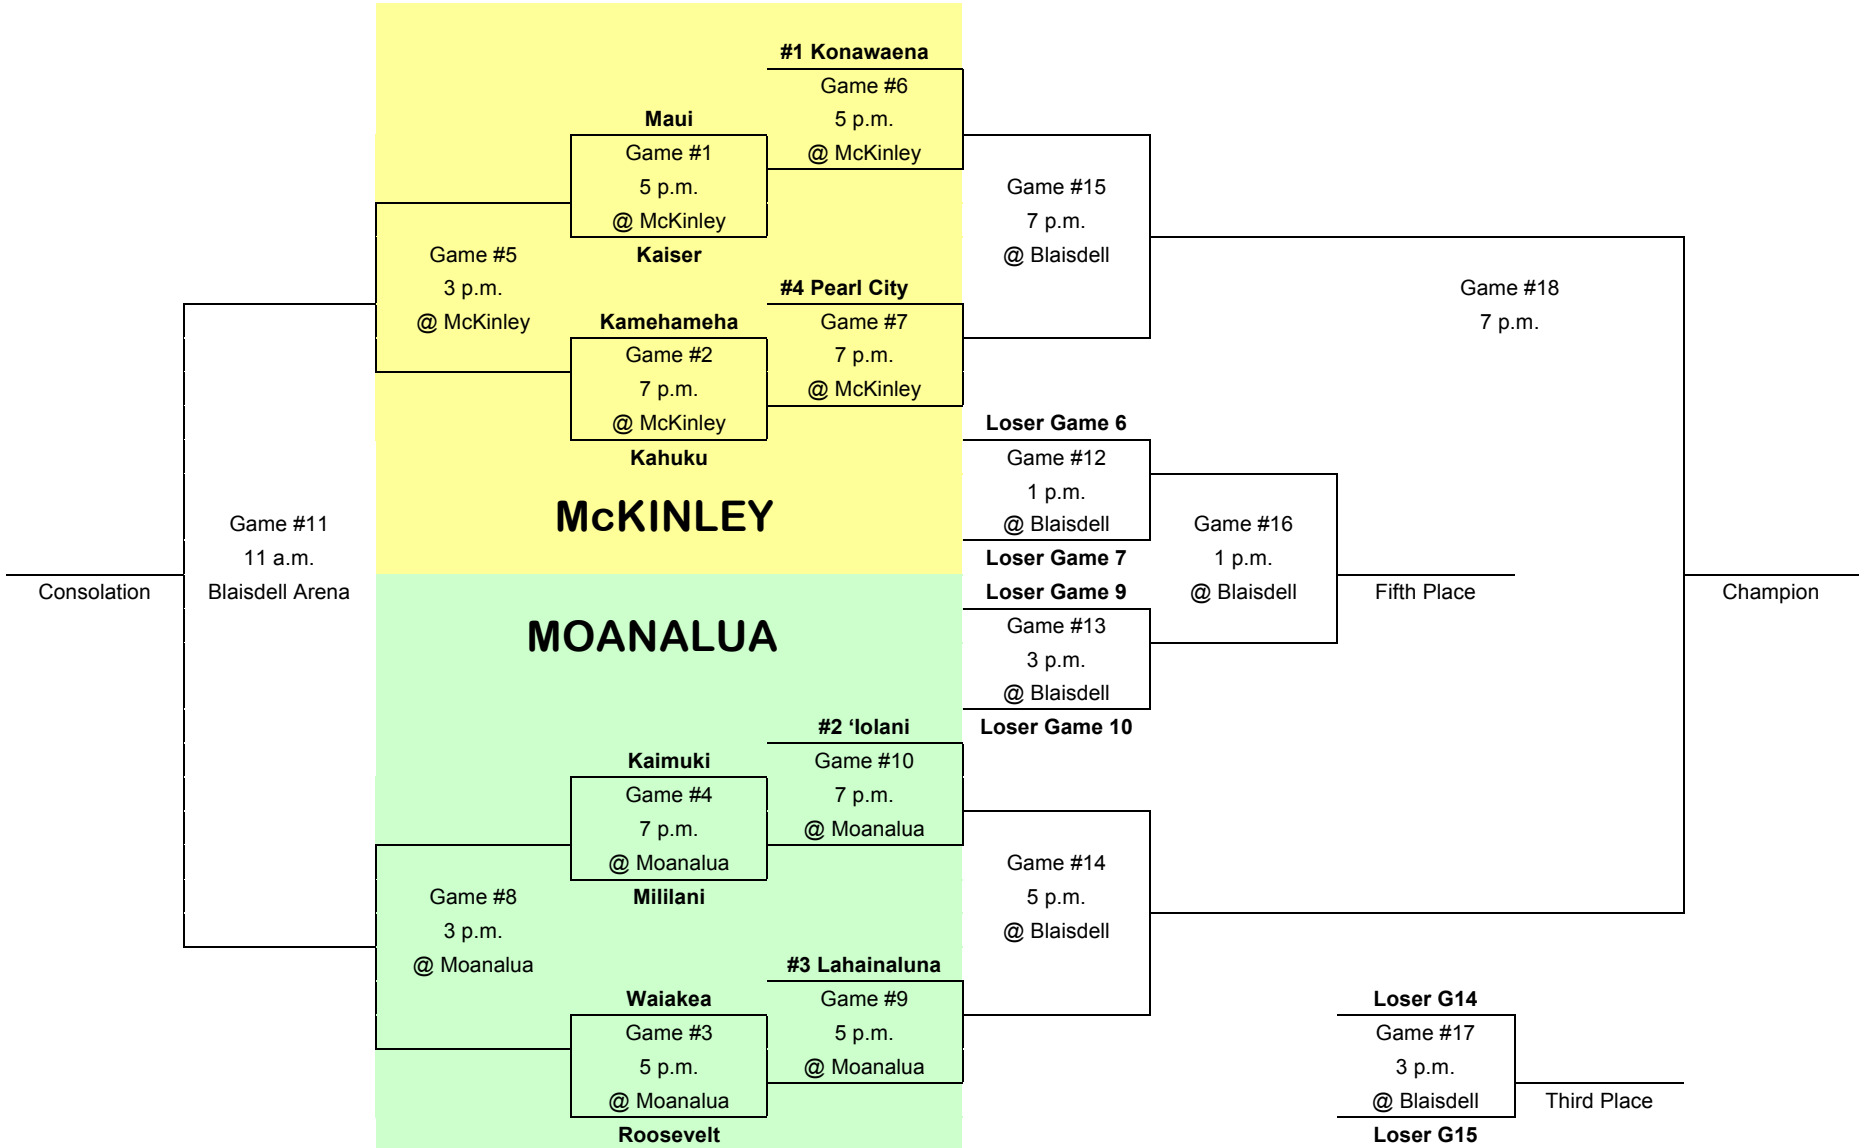

Thursday
Feb. 9

Wednesday
Feb. 8

Tuesday
Feb. 7

Wednesday
Feb. 8

Thursday
Feb. 3

Friday
Feb. 9

HAWAIIAN AIRLINES GIRLS BASKETBALL STATE CHAMPIONSHIPS
TUESDAY-FRIDAY, FEBRUARY 7-10, 2012
DIVISION II BRACKET
 Presented by the Hawai'i High School Athletic Association