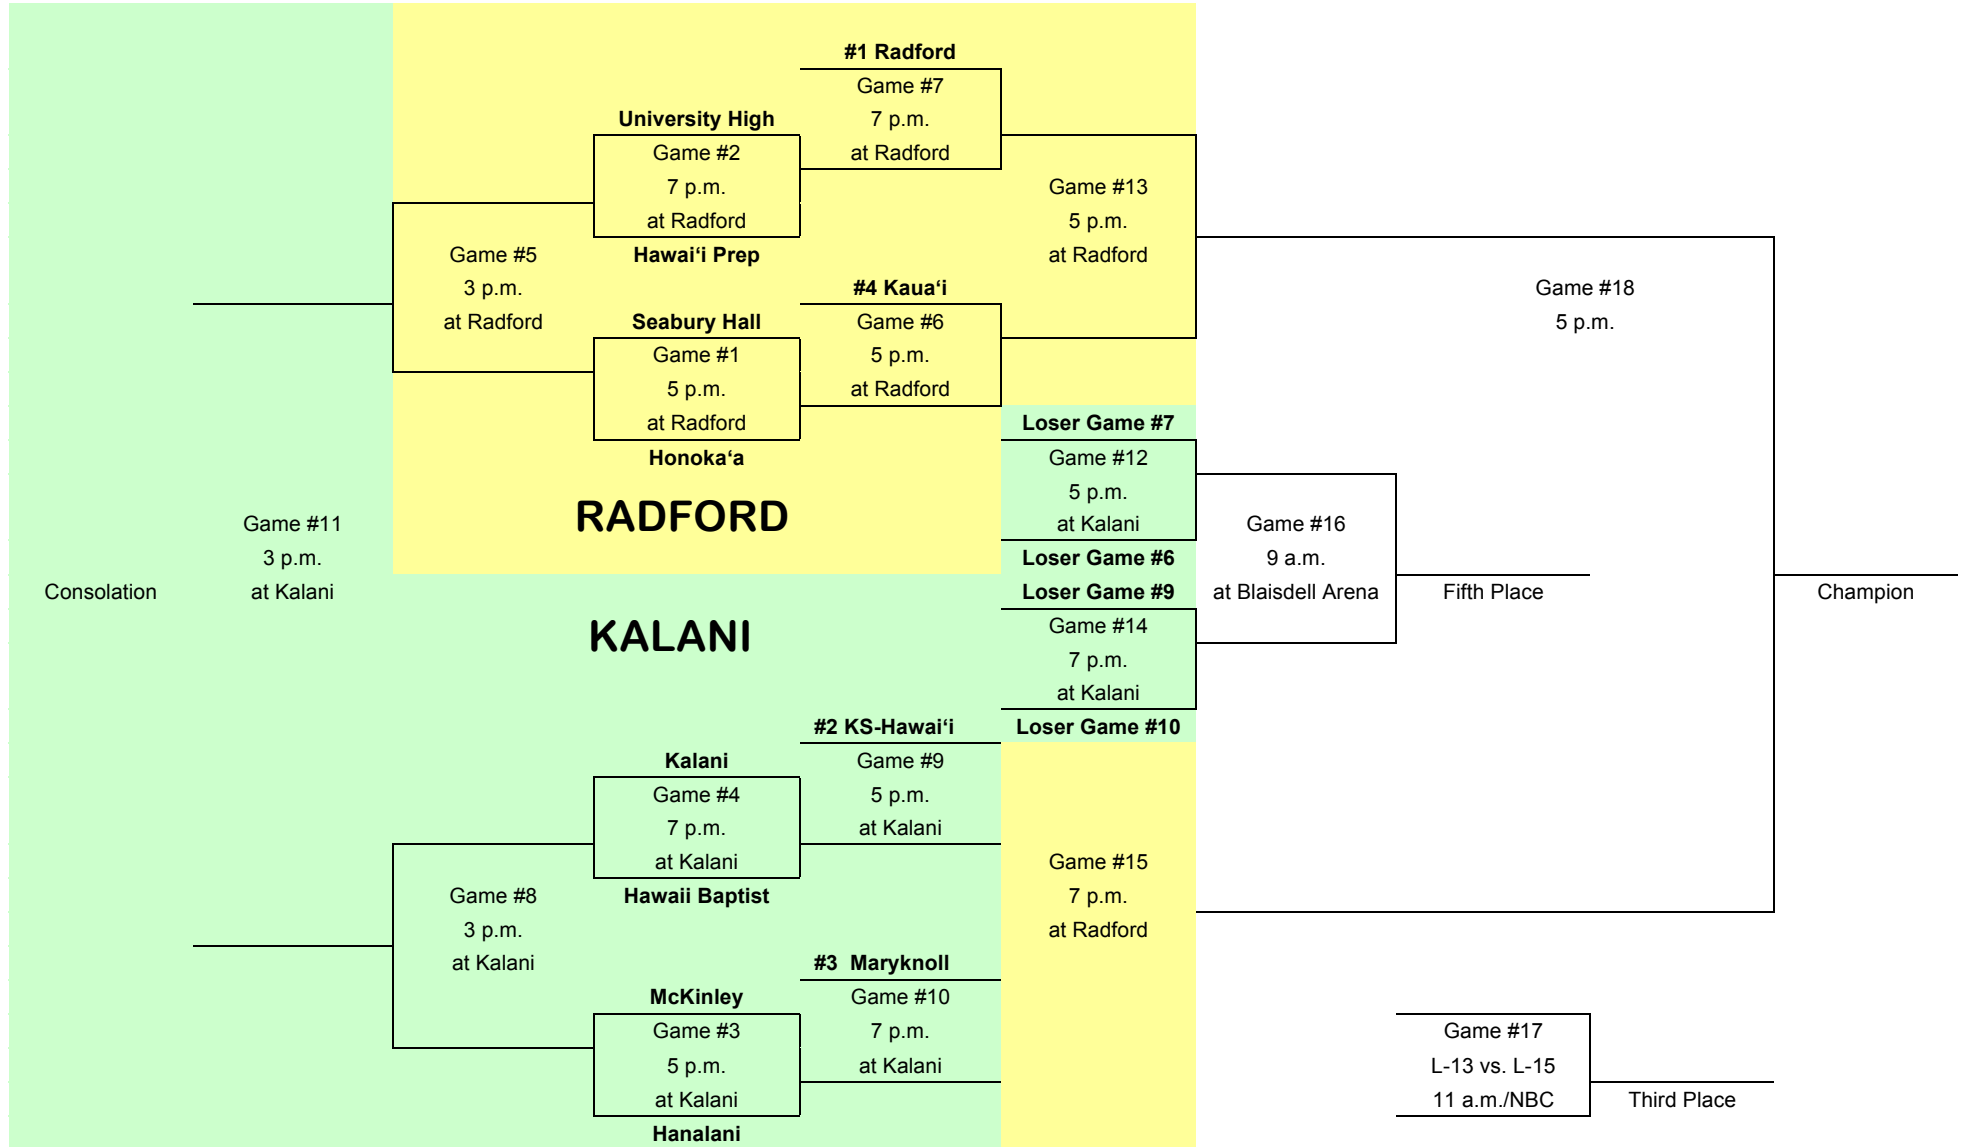

HAWAIIAN AIRLINES GIRLS BASKETBALL STATE CHAMPIONSHIPS
TUESDAY-FRIDAY, FEBRUARY 7-10, 2012
DIVISION II BRACKET
Presented by the Hawai'i High School Athletic Association

Thursday
Feb. 9

Wednesday
Feb. 8

Tuesday
Feb. 7

Wednesday
Feb. 8

Thursday
Feb. 9

Friday
Feb. 10