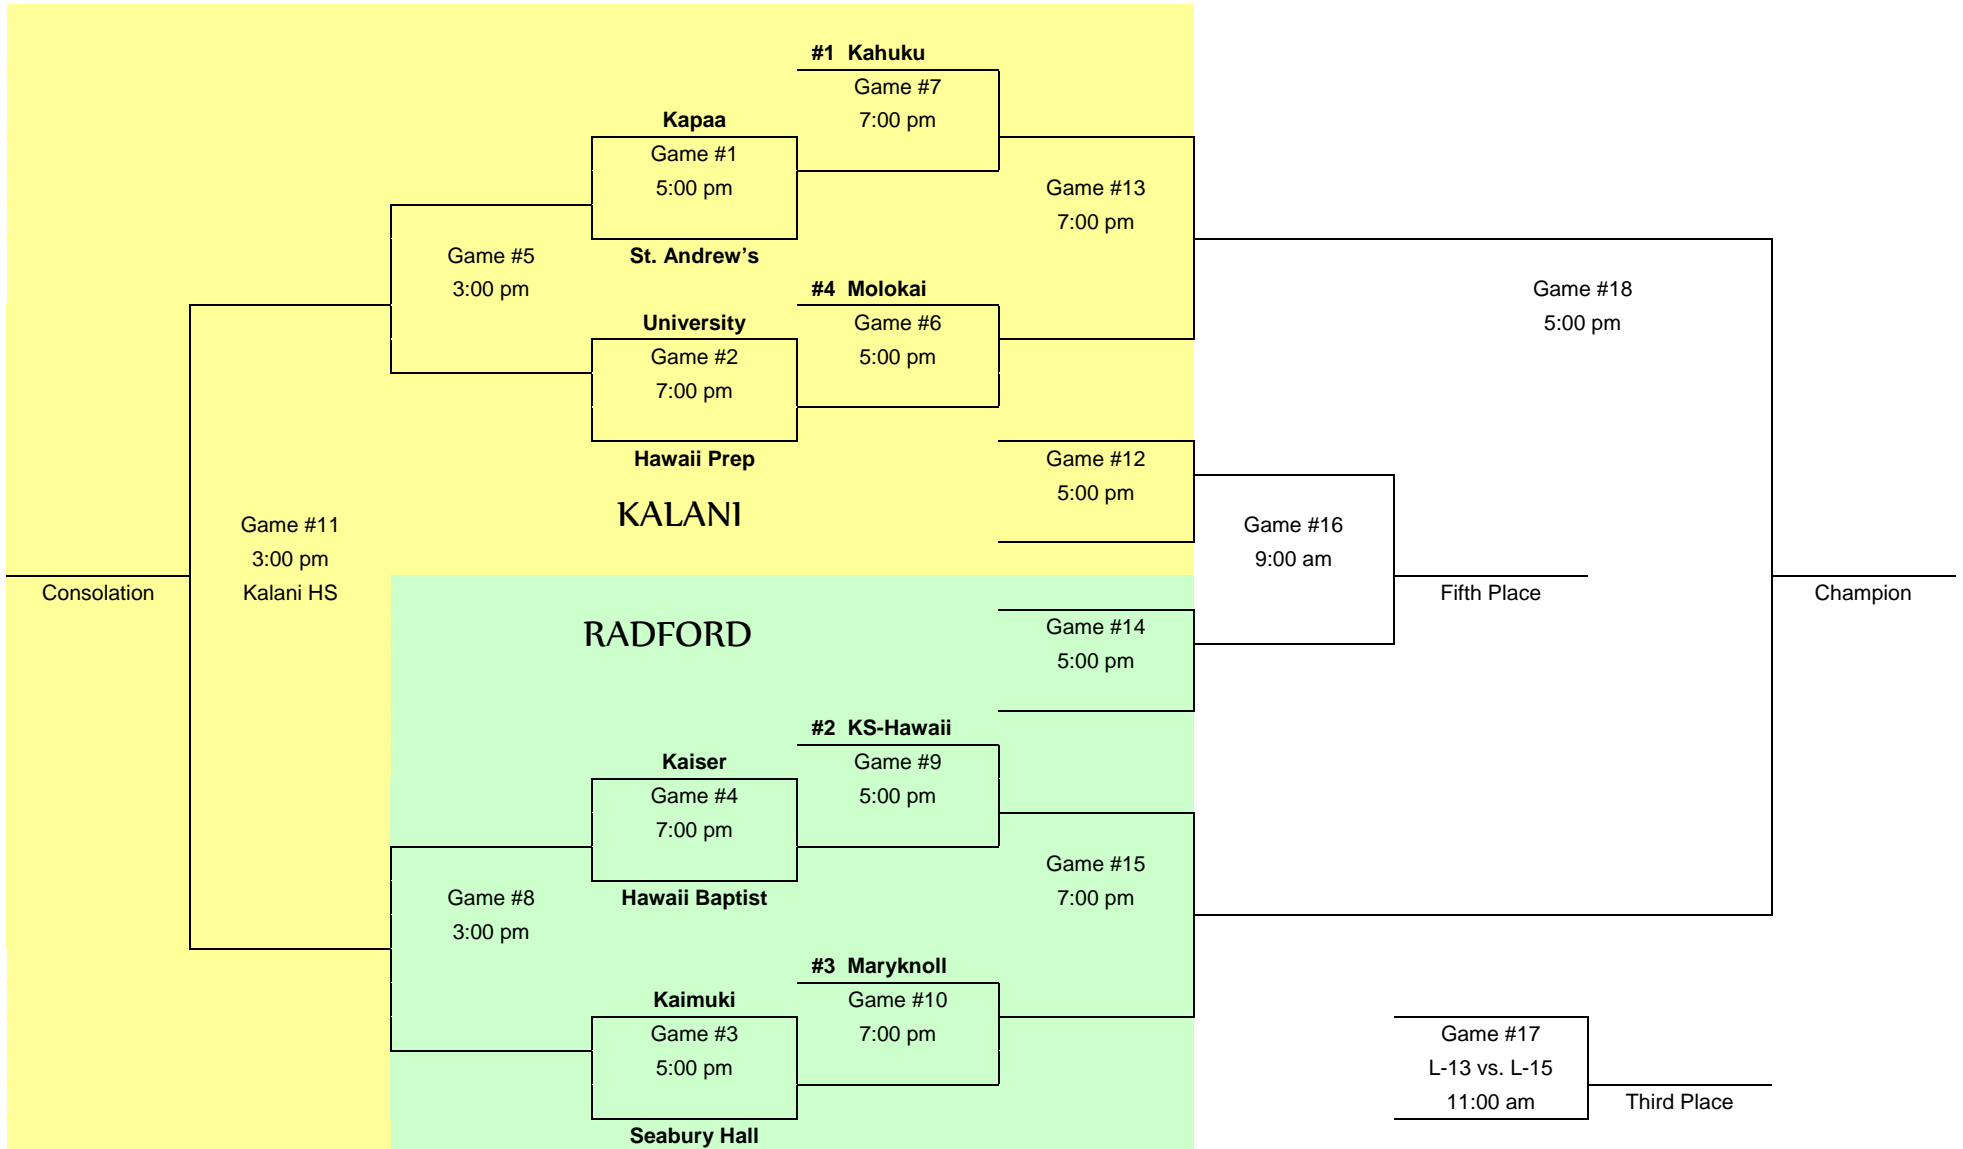

Thursday,
Feb. 26

Wednesday,
Feb. 25

Tuesday,
Feb. 24

Wednesday,
Feb. 25

Thursday,
Feb. 26

Friday,
Feb. 27

HHSAA GIRLS BASKETBALL STATE TOURNAMENT CHAMPIONS

YEAR	CHAMPION	LEAGUE	HEAD COACH	RUNNER-UP	THIRD PLACE	FOURTH PLACE
1977	Maryknoll	ILH	Russell Dung	Punahou	Kamehameha	Waianae
1978	Maryknoll	ILH	Russell Dung	Kalaheo	Waipahu	Kohala
1979	Punahou	ILH	Robin Durand	University	Kalaheo	Moanalua
1980	Punahou	ILH	Robin Durand	University	Kahuku	Leilehua
1981	Punahou	ILH	Robin Durand	University	Roosevelt	Waipahu
1982	University	ILH	Larry Kanda	Punahou	Roosevelt	Waianae
1983	Kahuku	OIA	Harry Kahuanui	University	Radford	Kamehameha
1984	University	ILH	Nelson Yoshioka	Kamehameha	Roosevelt	Waianae
1985	Waiakea	BIIF	Gilbert Tomas	Kahuku	Roosevelt	Farrington
1986	Waiakea	BIIF	Gilbert Tomas	Farrington	Kahuku	Iolani
1987	Iolani	ILH	Calvin Hashimoto	Maryknoll	Aiea	Farrington
1988	Kamehameha	ILH	Al Apo	Waiakea	Iolani	Maryknoll
1989	Iolani	ILH	Bernie Ching	Kamehameha	Kaiser	Kahuku
1990	Kamehameha	ILH	Al Apo	Iolani	Hilo	Farrington
1991	Kamehameha	ILH	Al Apo	University	Radford	Moanalua
1992	Kamehameha	ILH	Al Apo	Moanalua	Honokaa	Radford
1993	Kamehameha	ILH	Al Apo	Iolani	Moanalua	Waiakea
1994	Punahou	ILH	Shelley Kahuanui Fey	Iolani	Moanalua	Kahuku
1995	Iolani	ILH	Bernie Ching	Kamehameha	Punahou	McKinley
1996	Iolani	ILH	Bernie Ching	Kamehameha	McKinley	Radford
1997	Punahou	ILH	Shelley Kahuanui Fey	Honokaa	McKinley	Kalaheo
1998	Punahou	ILH	Shelley Kahuanui Fey	Kalaheo	Waiakea	Baldwin
1999	Kamehameha	ILH	Clay Cockett	Punahou	Kalaheo	Waiakea
2000	Kamehameha	ILH	Clay Cockett	Kalaheo	Punahou	Mid-Pacific
2001	Aiea	OIA	Fran Villarmia-Kahawai	Kalaheo	(none)	(none)
2002	Kamehameha	ILH	Clay Cockett	Punahou	Iolani	Kahuku
2003	Punahou	ILH	Mike Taylor	Kahuku	Moanalua	Farrington