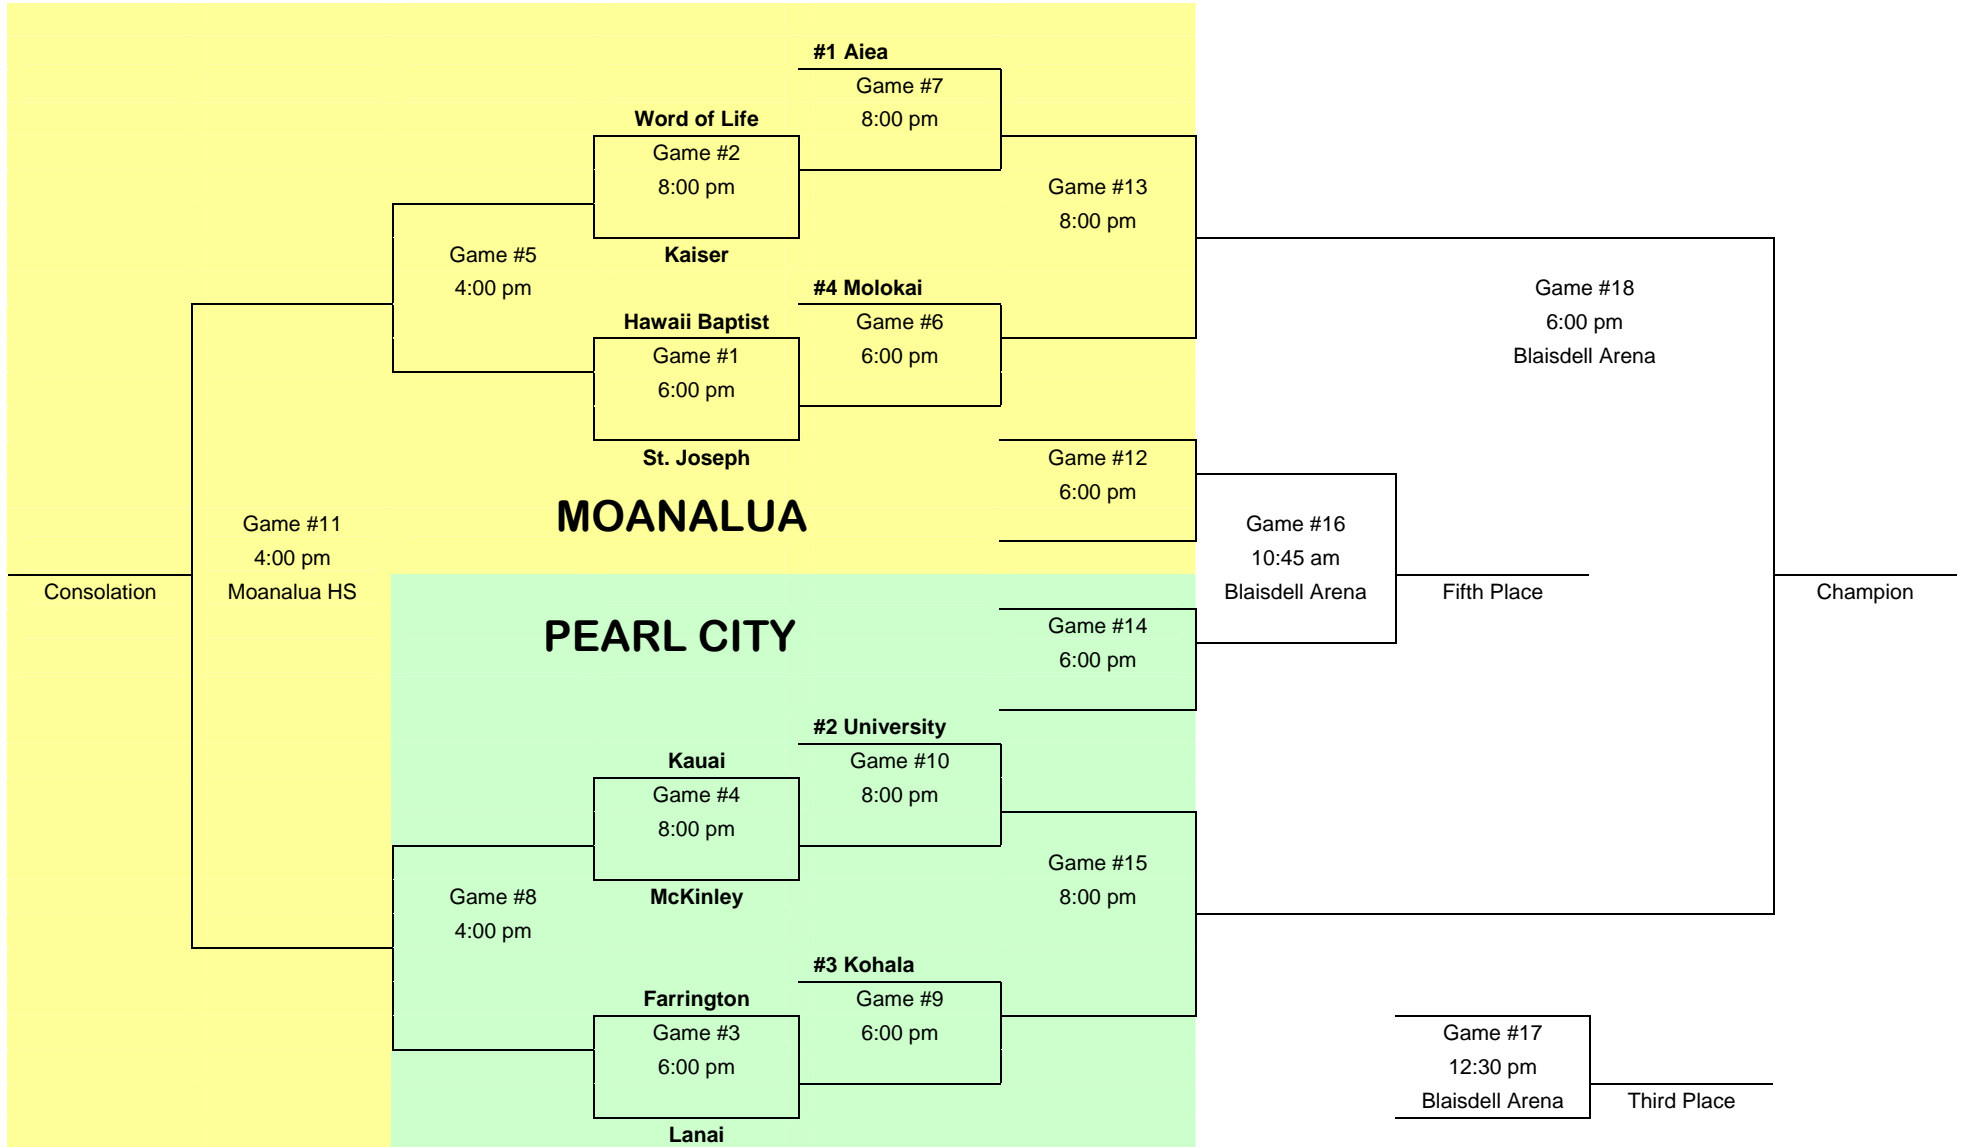

HAWAIIAN AIRLINES BOYS BASKETBALL STATE CHAMPIONSHIPS
TUESDAY-FRIDAY, FEBRUARY 20-23, 2008
DIVISION II BRACKET
Presented by the Hawaii High School Athletic Association

Friday,
Feb. 22

Thursday,
Feb. 21

Wednesday,
Feb. 20

Thursday,
Feb. 21

Friday,
Feb. 22

Saturday,
Feb. 23