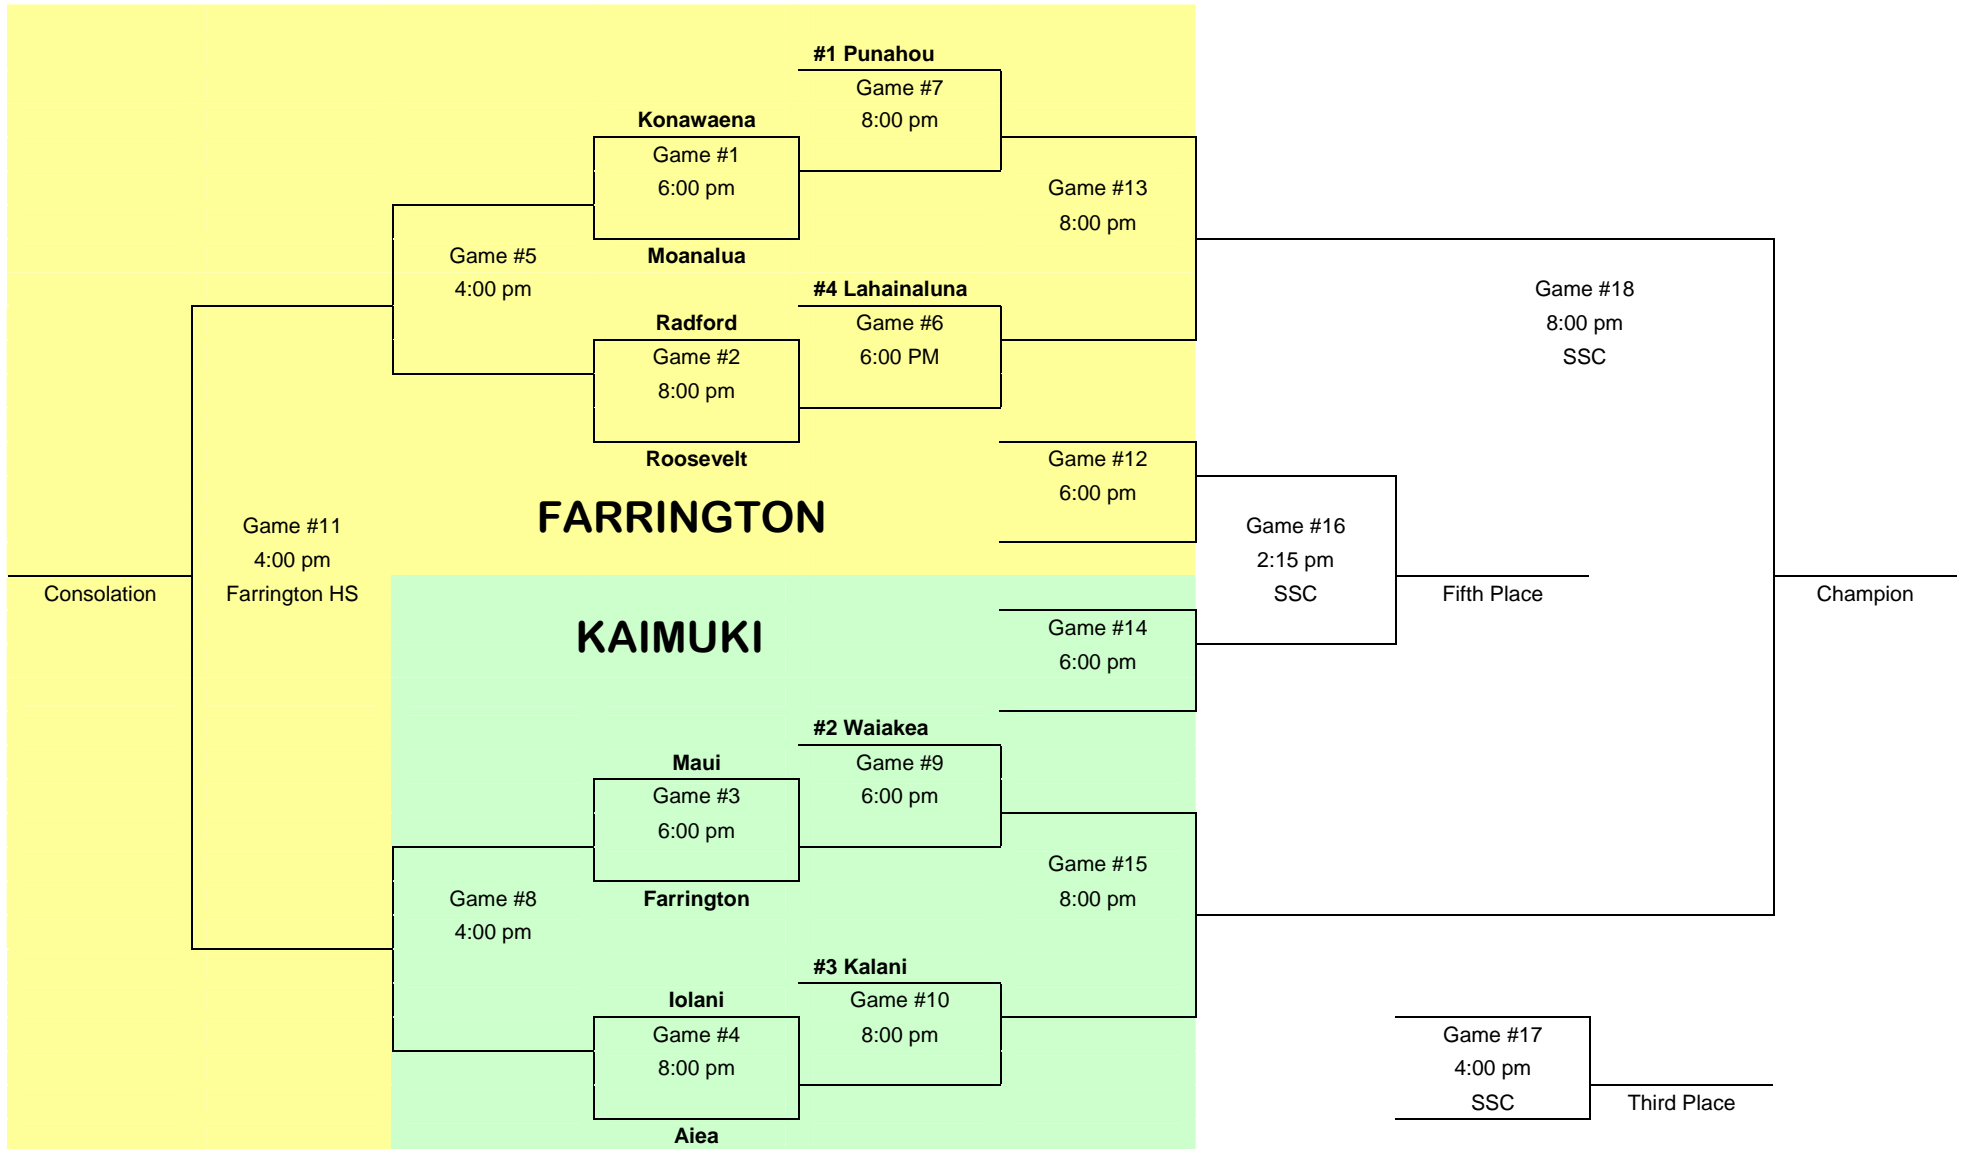

Thursday,
Feb. 21

Wednesday,
Feb. 20

Tuesday,
Feb. 19

Wednesday,
Feb. 20

Thursday,
Feb. 21

Friday,
Feb. 22

HAWAIIAN AIRLINES GIRLS BASKETBALL STATE CHAMPIONSHIPS
TUESDAY-FRIDAY, FEBRUARY 19-22, 2008
DIVISION II BRACKET
 Presented by the Hawaii High School Athletic Association