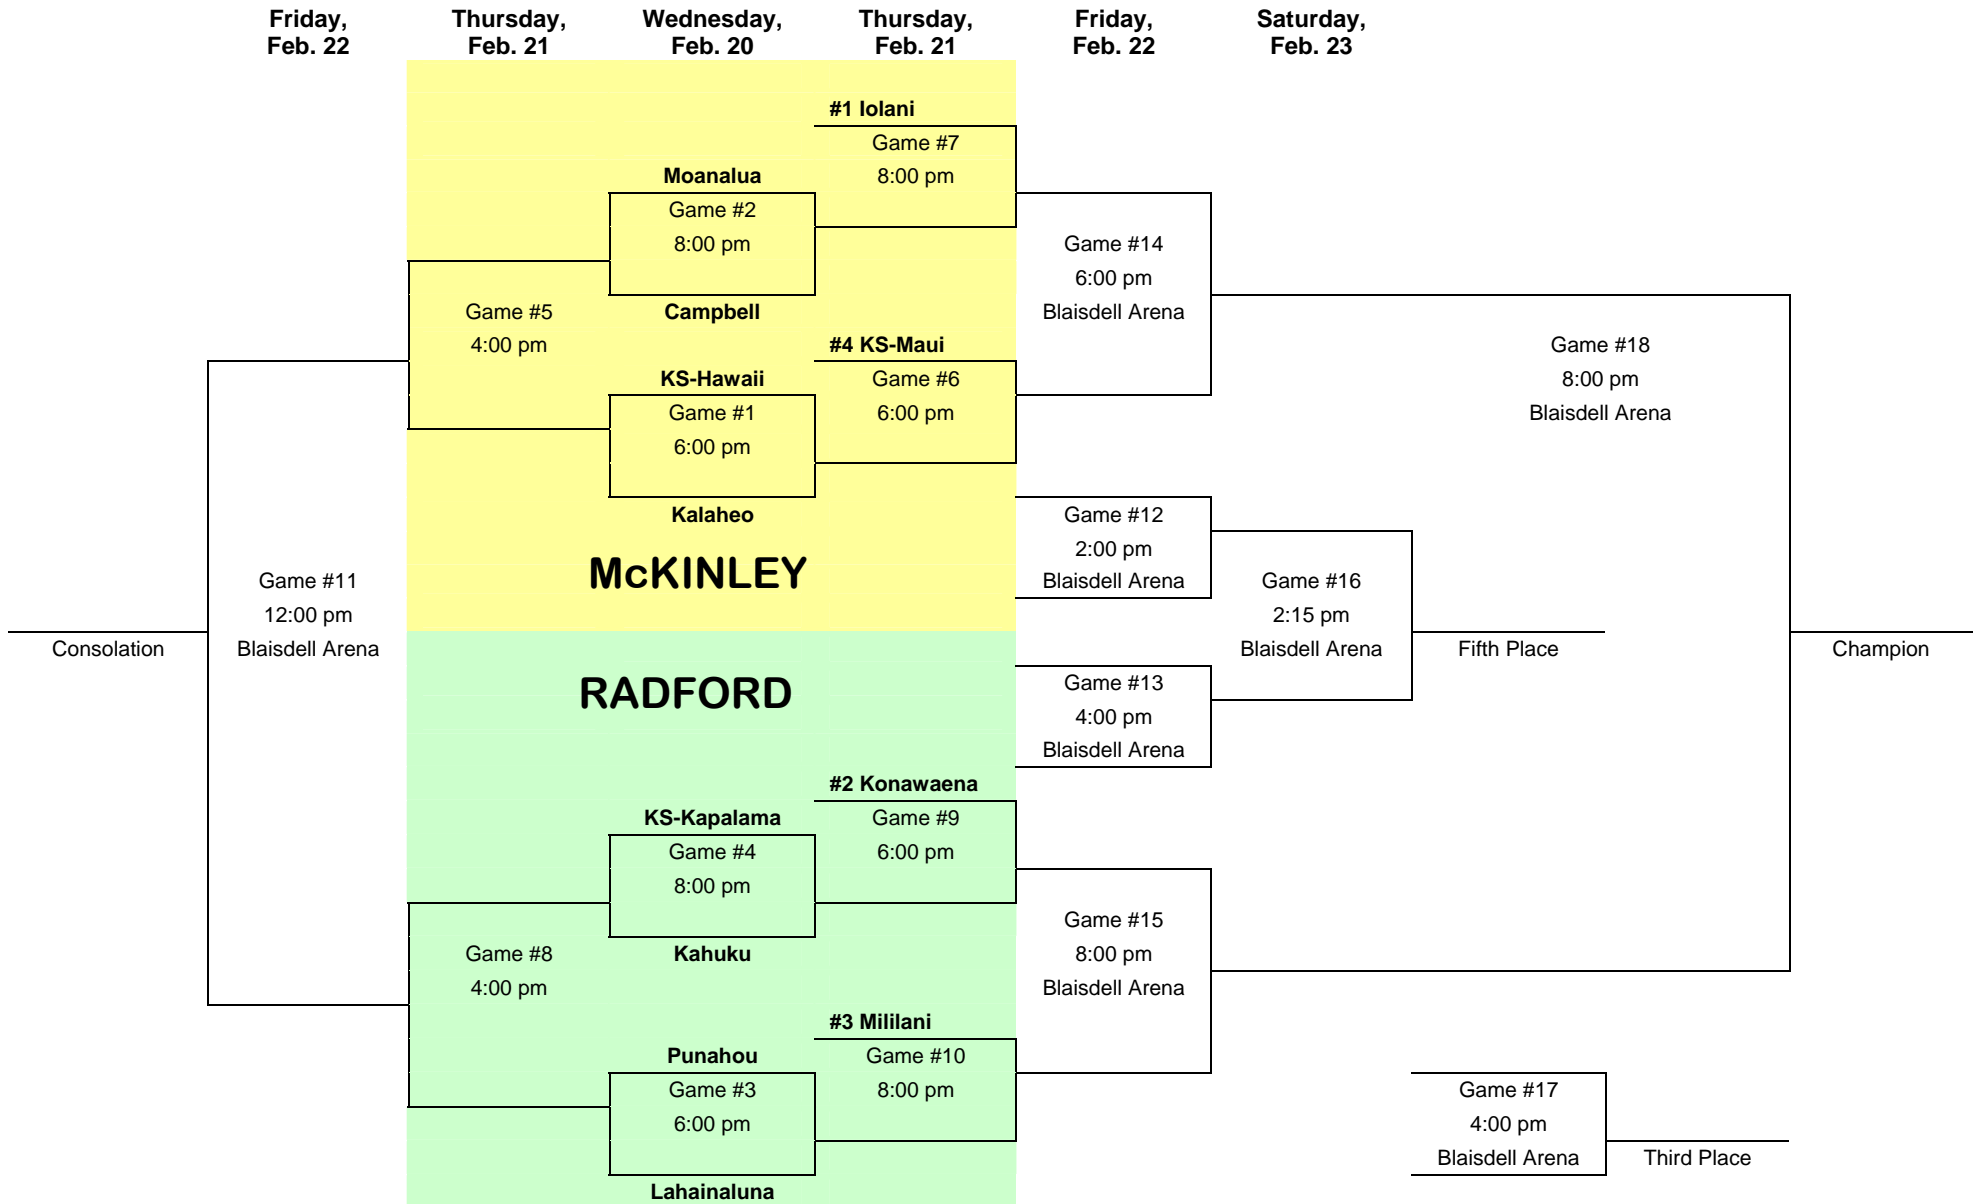

Thursday,
Feb. 21

Wednesday,
Feb. 20

Tuesday,
Feb. 19

Wednesday,
Feb. 20

Thursday,
Feb. 21

Friday,
Feb. 22

HAWAIIAN AIRLINES BOYS BASKETBALL STATE CHAMPIONSHIPS
WEDNESDAY-SATURDAY, FEBRUARY 20-23, 2008
DIVISION I BRACKET
 Presented by the Hawaii High School Athletic Association