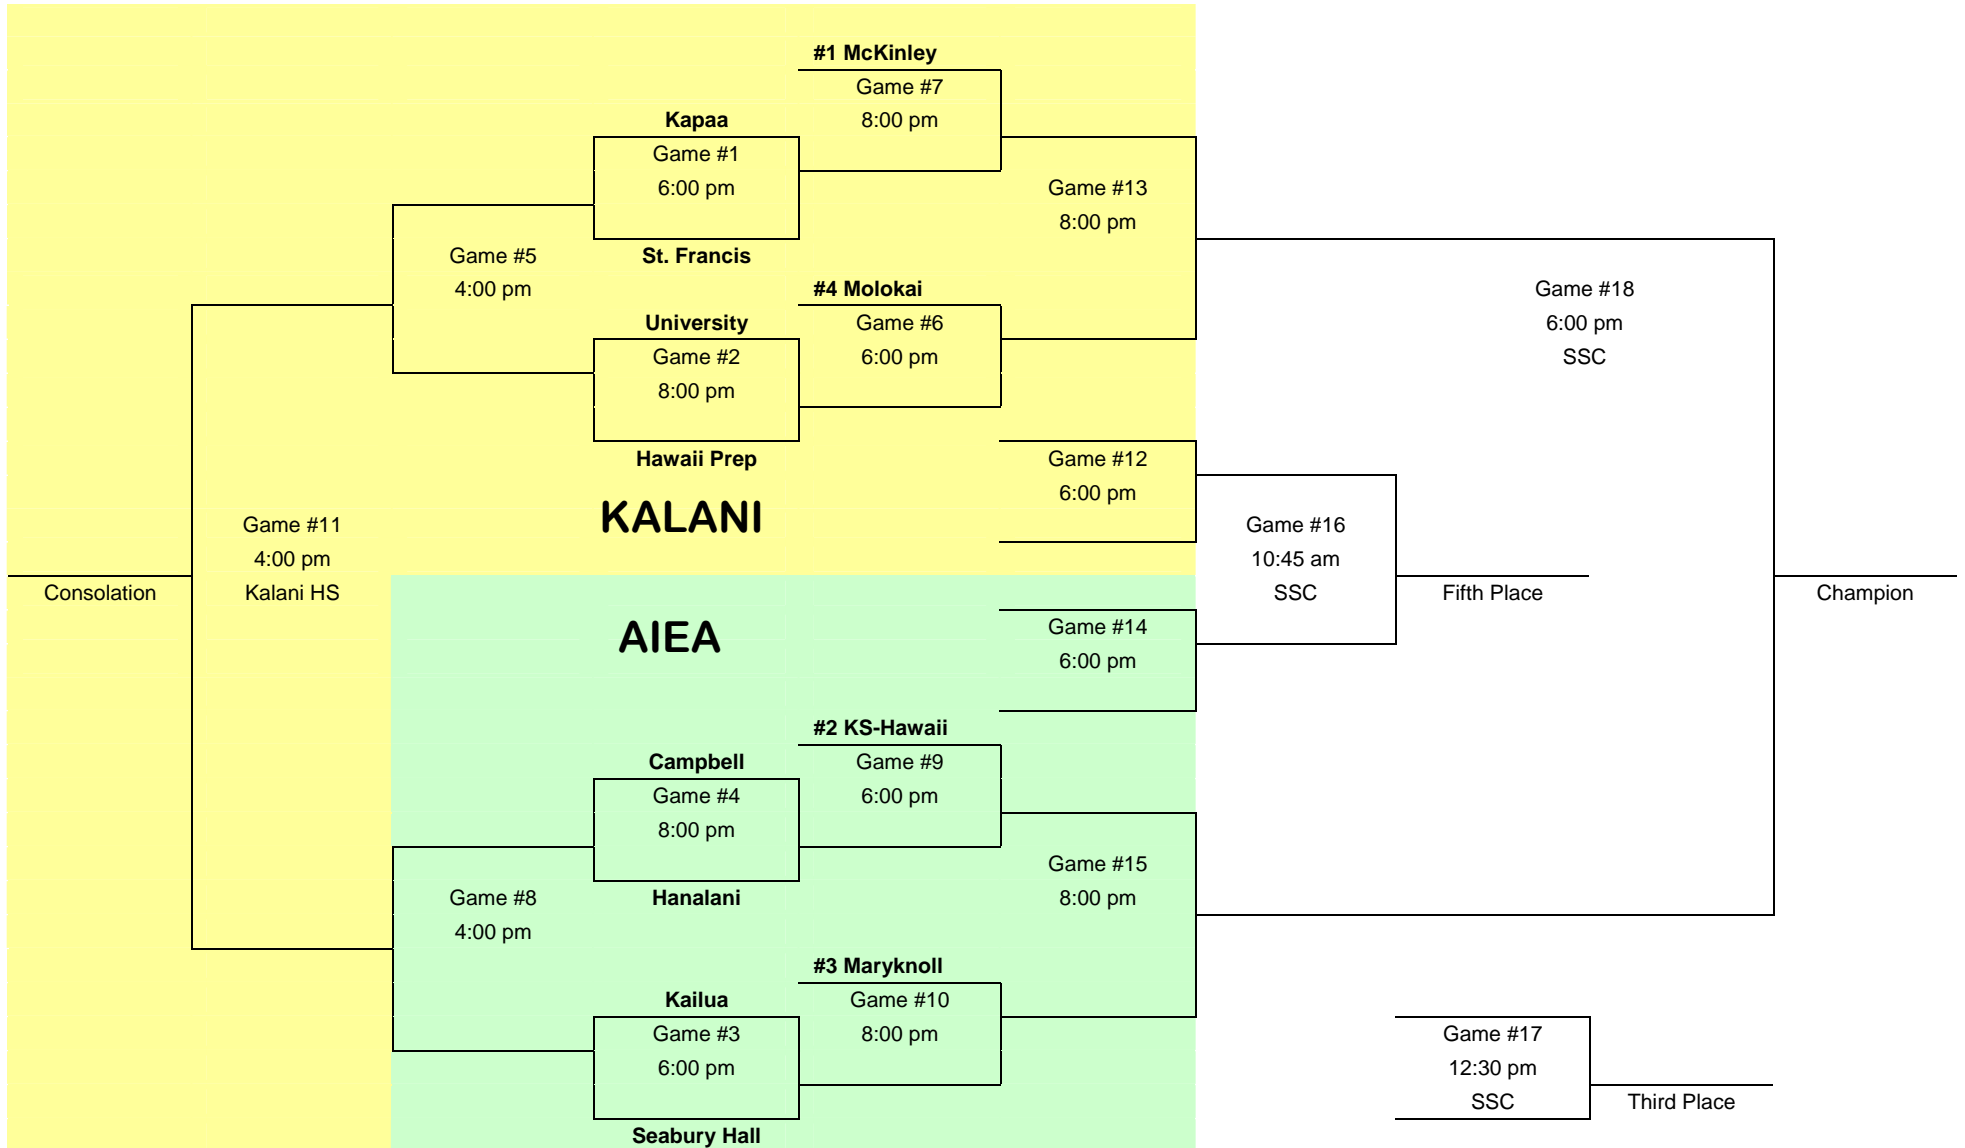

Thursday,
Feb. 21

Wednesday,
Feb. 20

Tuesday,
Feb. 19

Wednesday,
Feb. 20

Thursday,
Feb. 21

Friday,
Feb. 22

HAWAIIAN AIRLINES BOYS BASKETBALL STATE CHAMPIONSHIPS
WEDNESDAY-SATURDAY, FEBRUARY 20-23, 2008
DIVISION I BRACKET
 Presented by the Hawaii High School Athletic Association