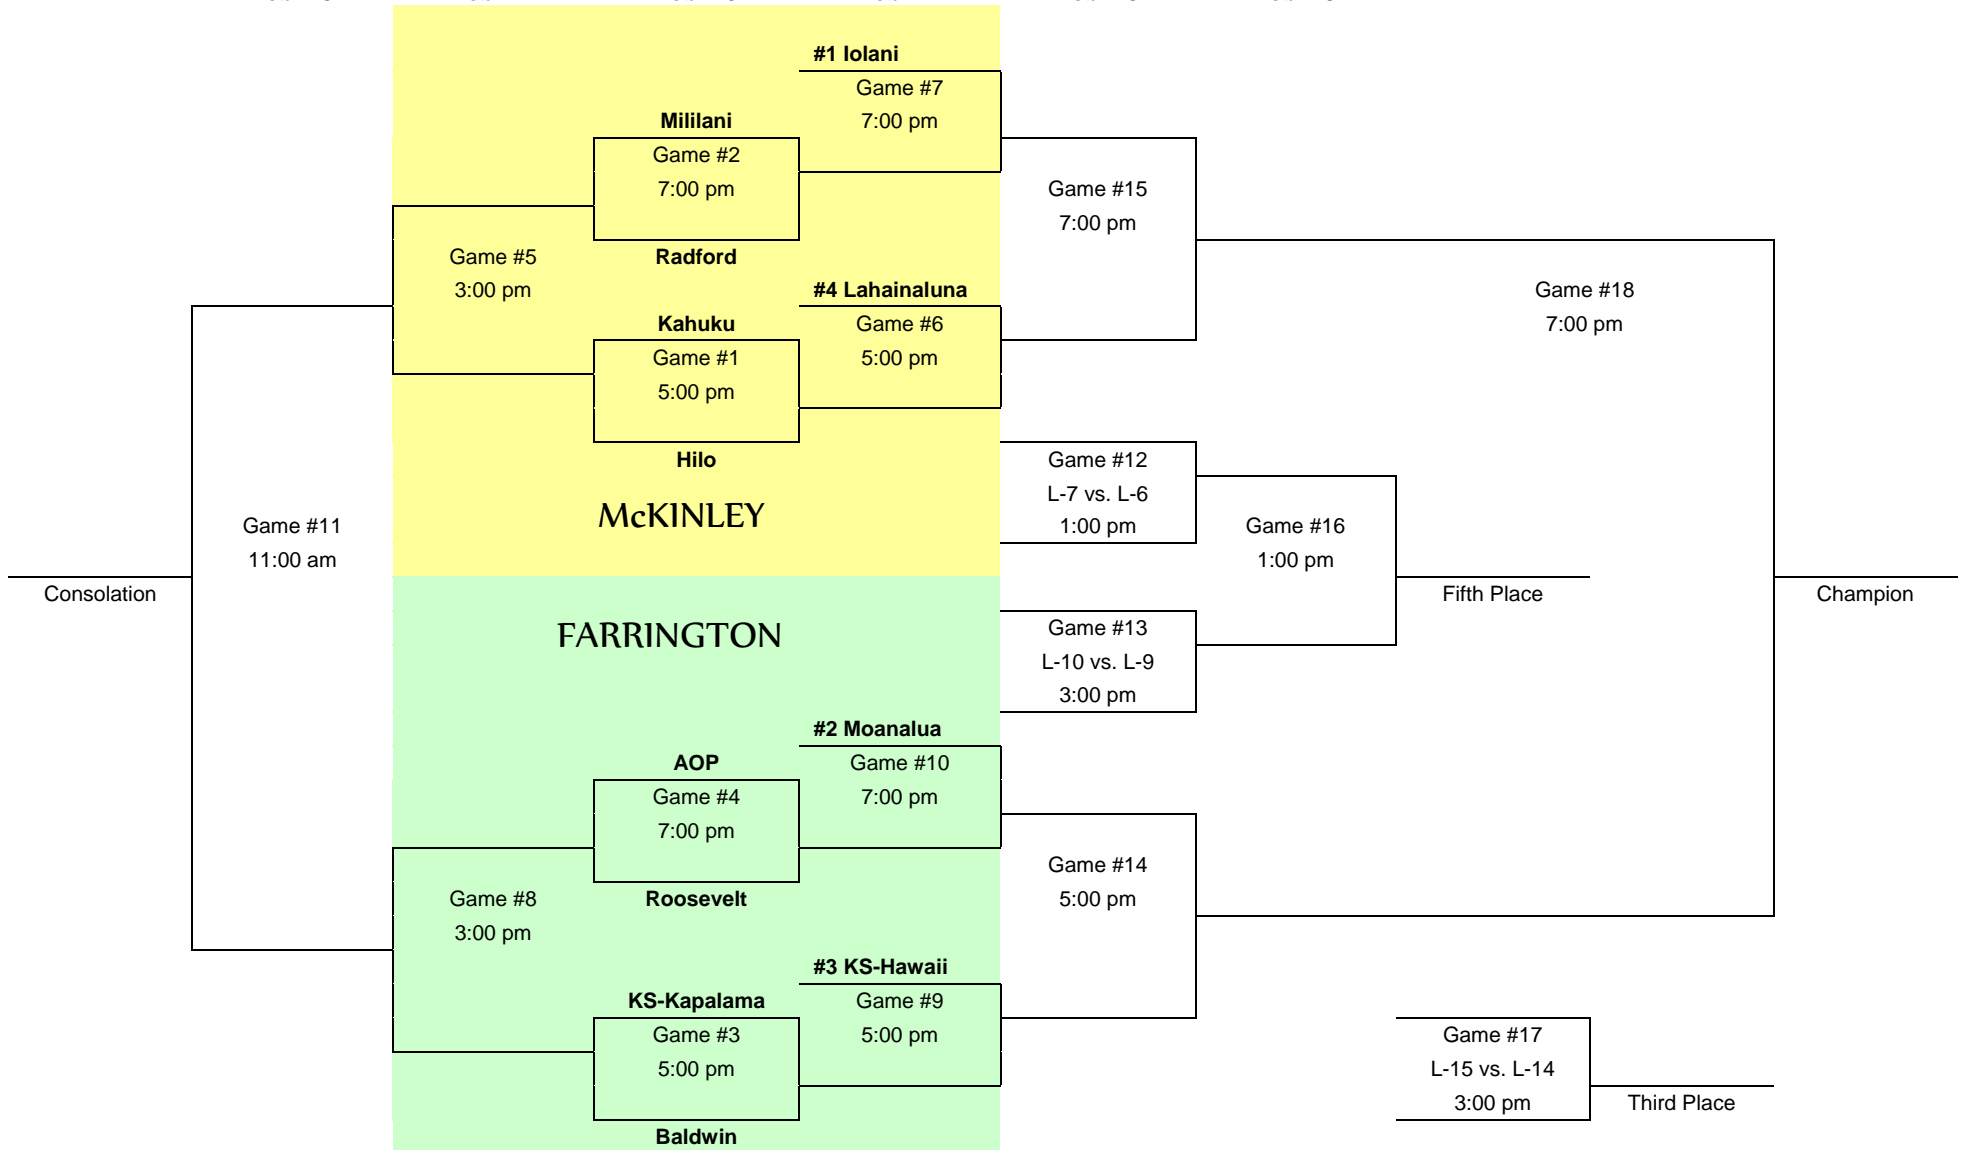

HAWAIIAN AIRLINES BOYS BASKETBALL STATE CHAMPIONSHIPS
WEDNESDAY-SATURDAY, FEBRUARY 16-19, 2011
DIVISION I BRACKET
Presented by the Hawaii High School Athletic Association

Friday,
Feb. 18

Thursday,
Feb. 17

Wednesday,
Feb. 16

Thursday,
Feb. 17

Friday,
Feb. 18

Saturday,
Feb. 19