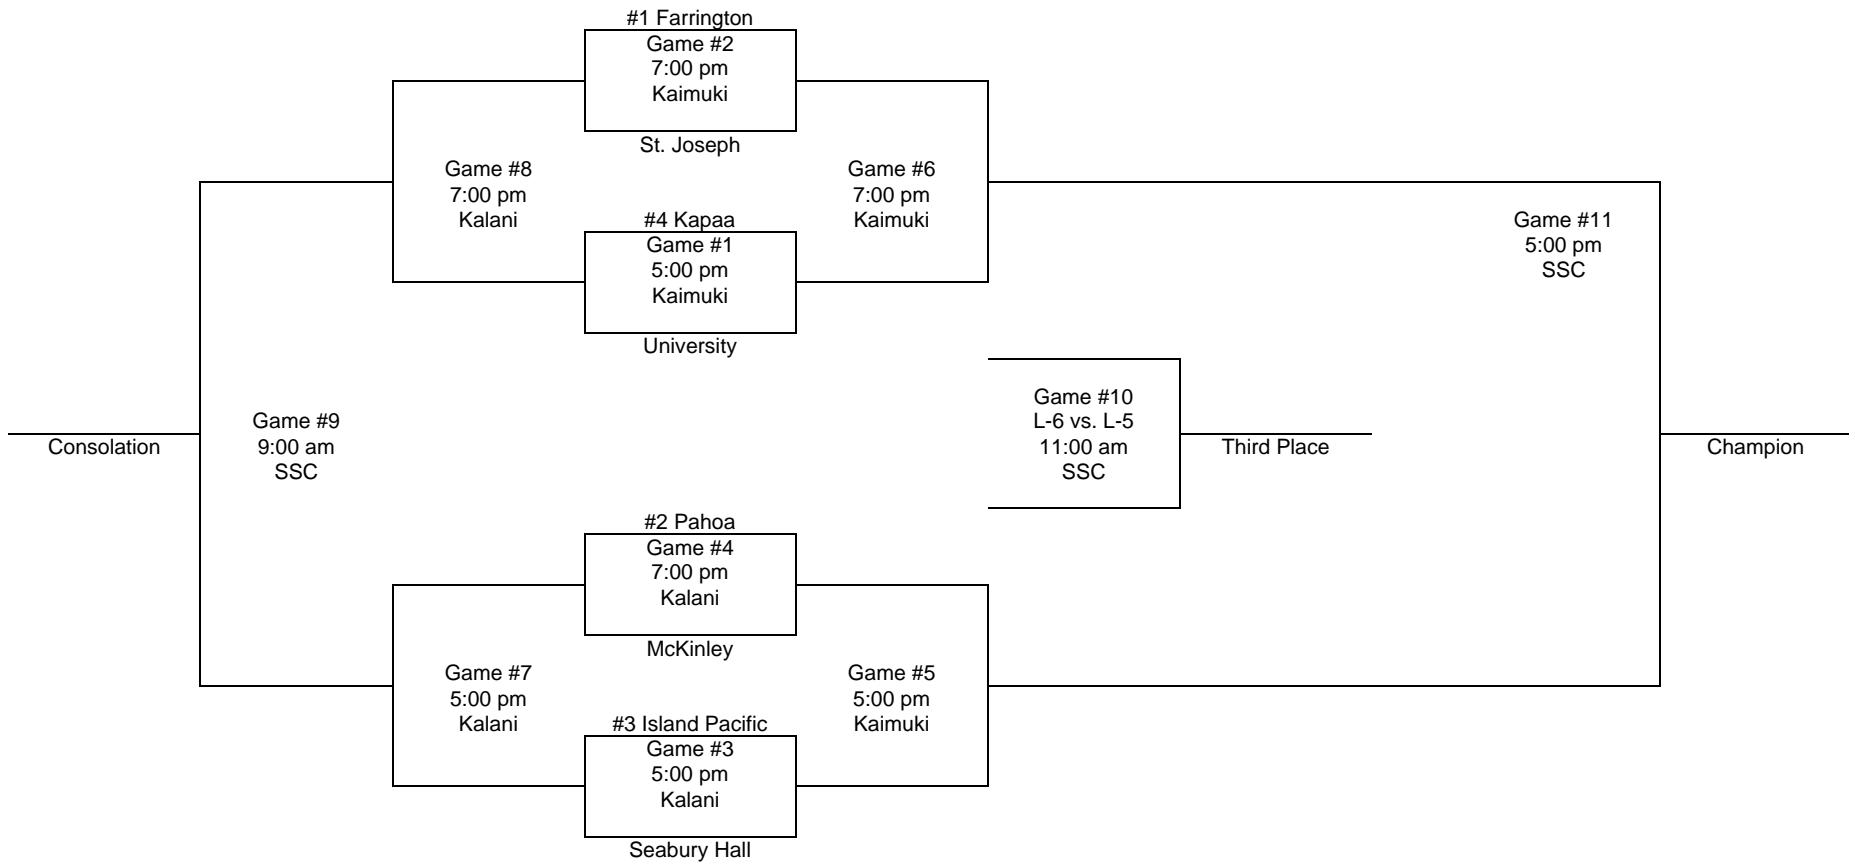

HAWAIIAN AIRLINES BOYS BASKETBALL STATE CHAMPIONSHIPS
THURSDAY - SATURDAY, FEBRUARY 17-19, 2011
DIVISION II BRACKET
Presented by the Hawaii High School Athletic Association

Saturday
Feb. 19

Friday
Feb. 18

Thursday
Feb. 17

Friday
Feb. 18

Saturday
Feb. 19

Saturday
Feb. 19