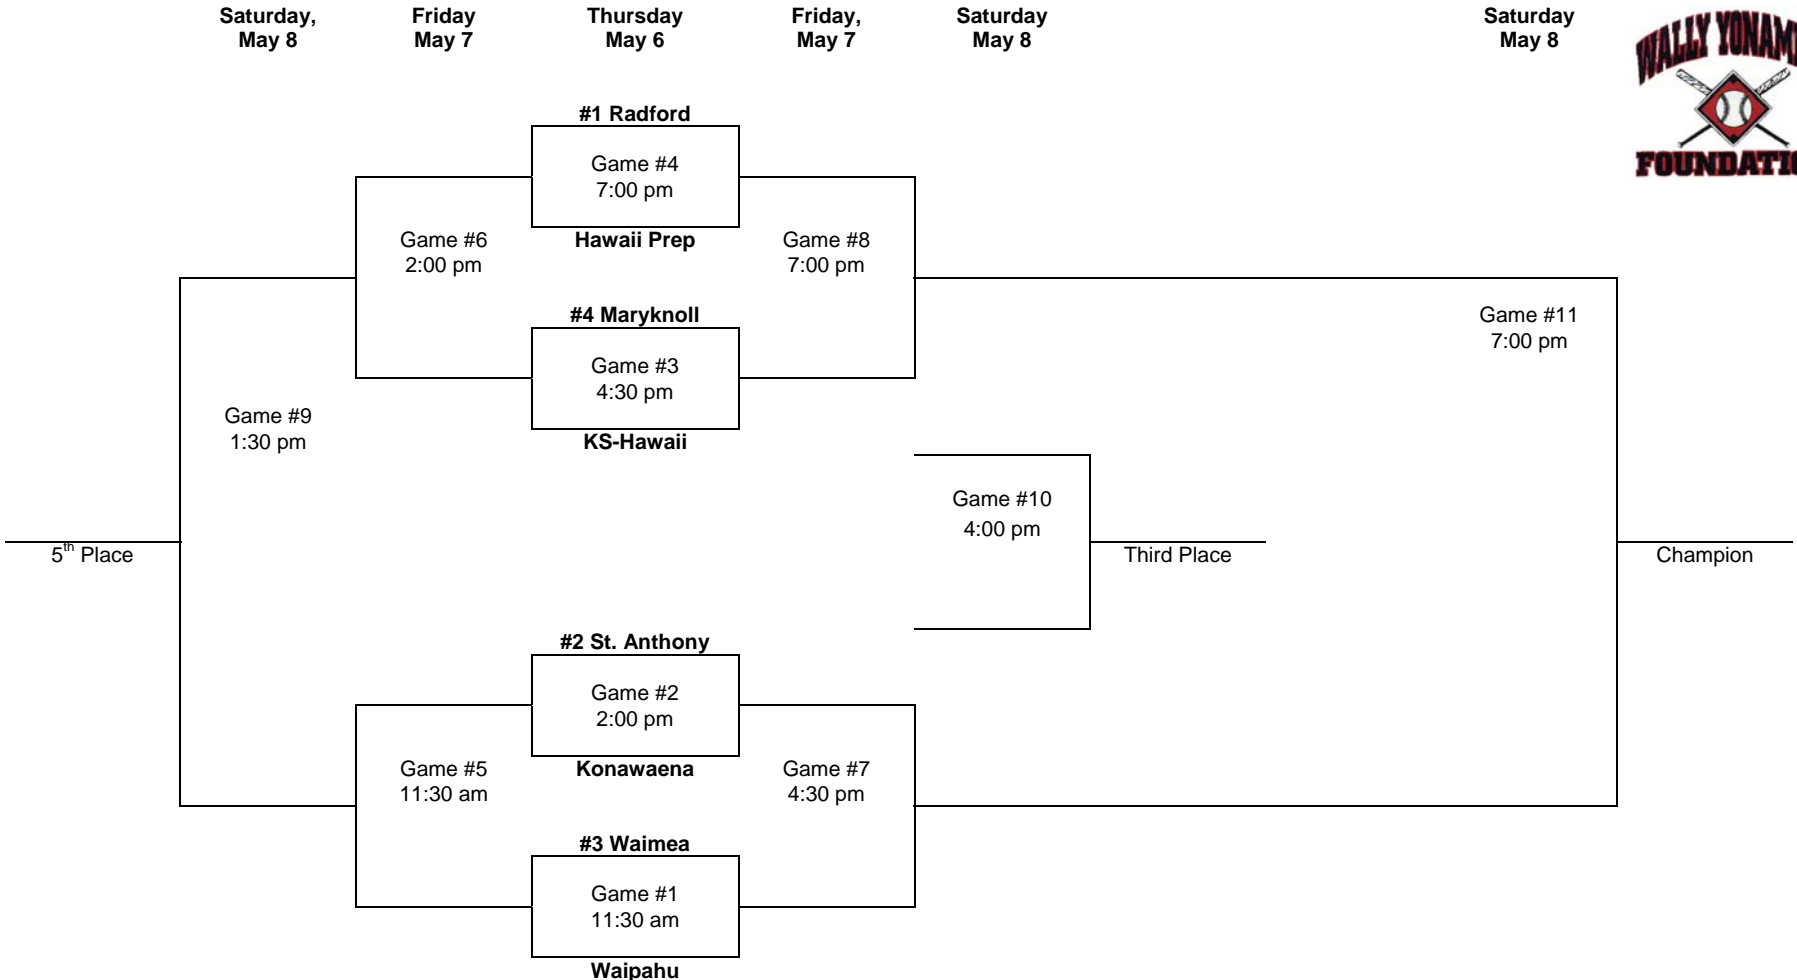

Wally Yonamine Foundation Baseball State Championships
DIVISION II
Wednesday-Saturday, May 6-8, 2010 – Hans L`Orange Field