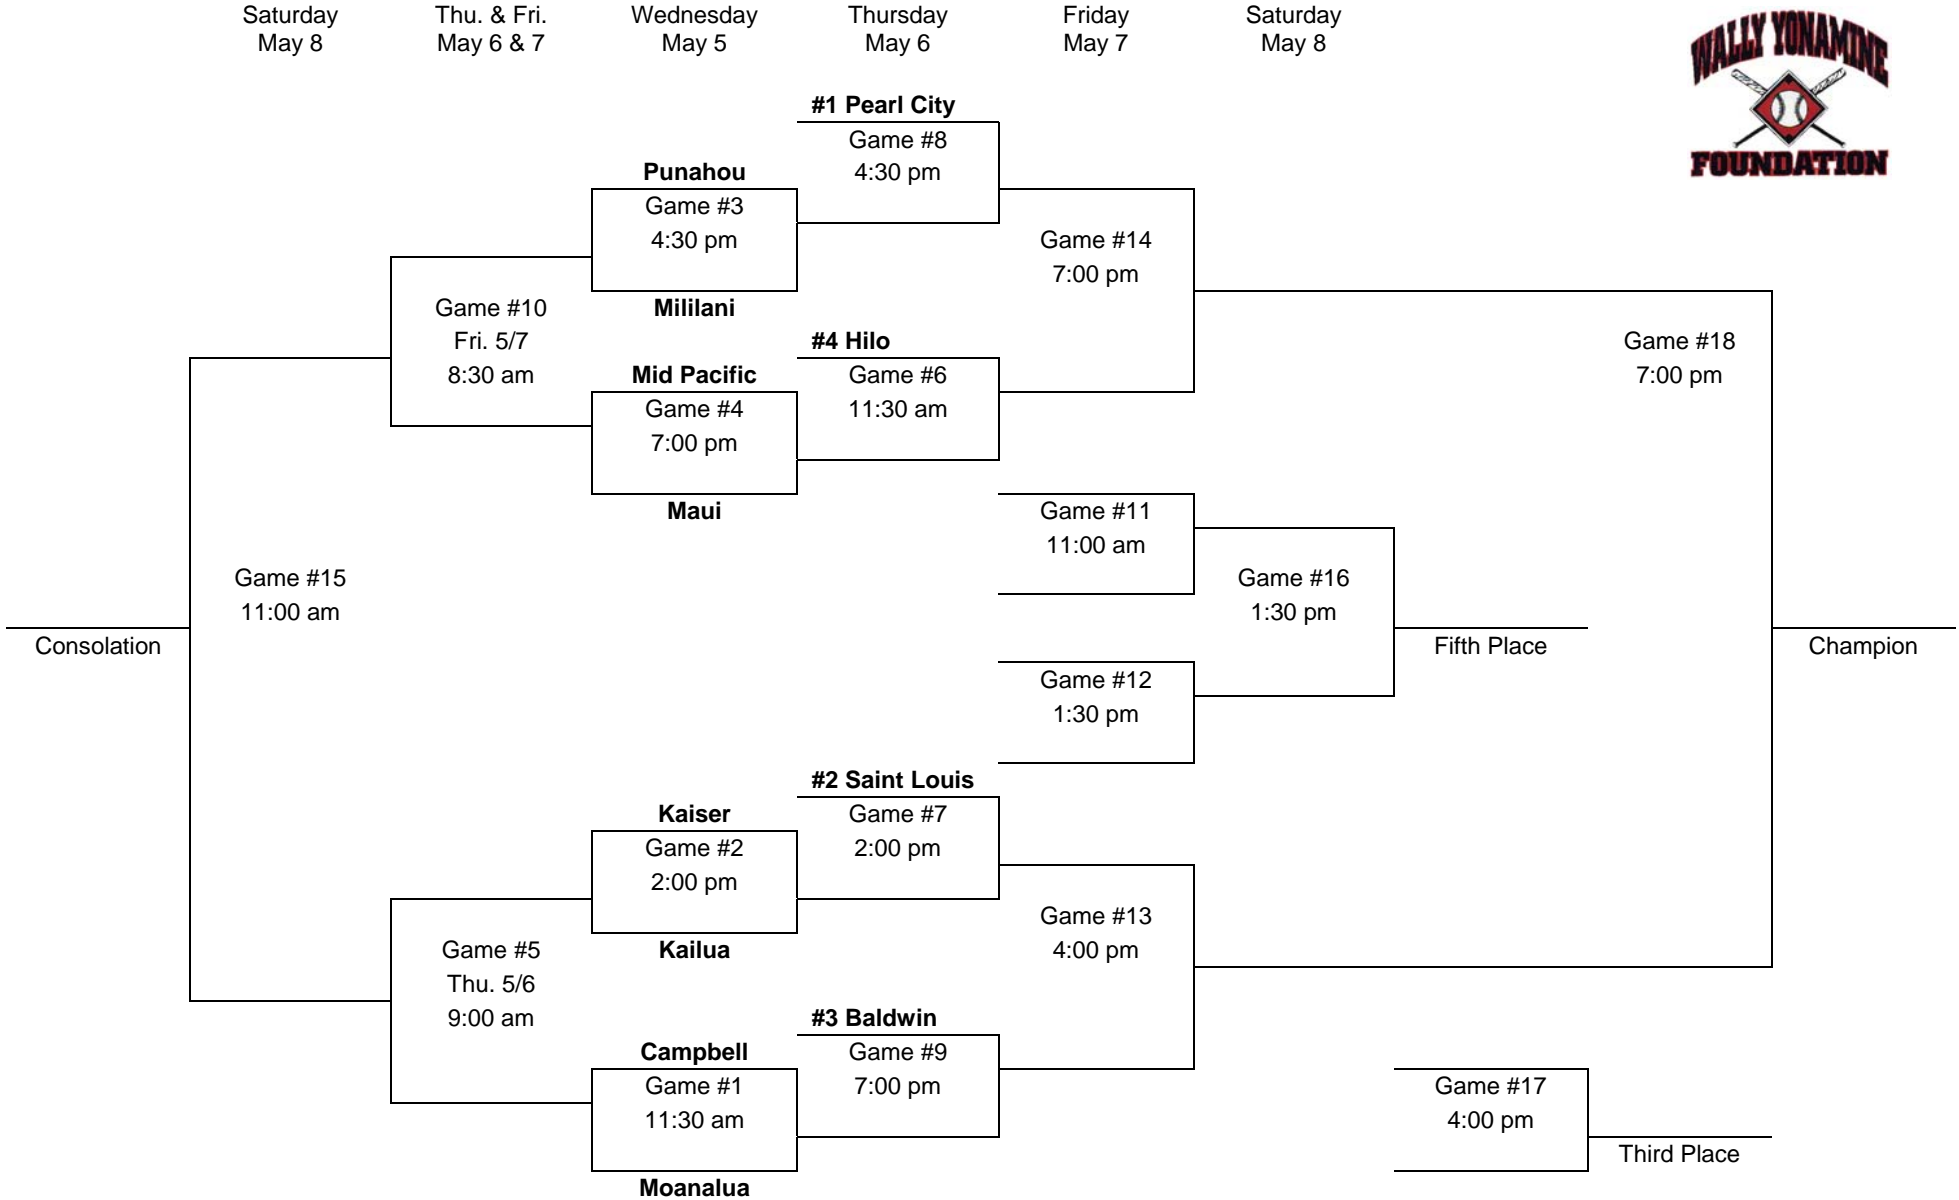

Wally Yonamine Foundation Baseball State Championships DIVISION I

Wednesday-Saturday, May 5-8, 2010 – Iron Maehara Stadium