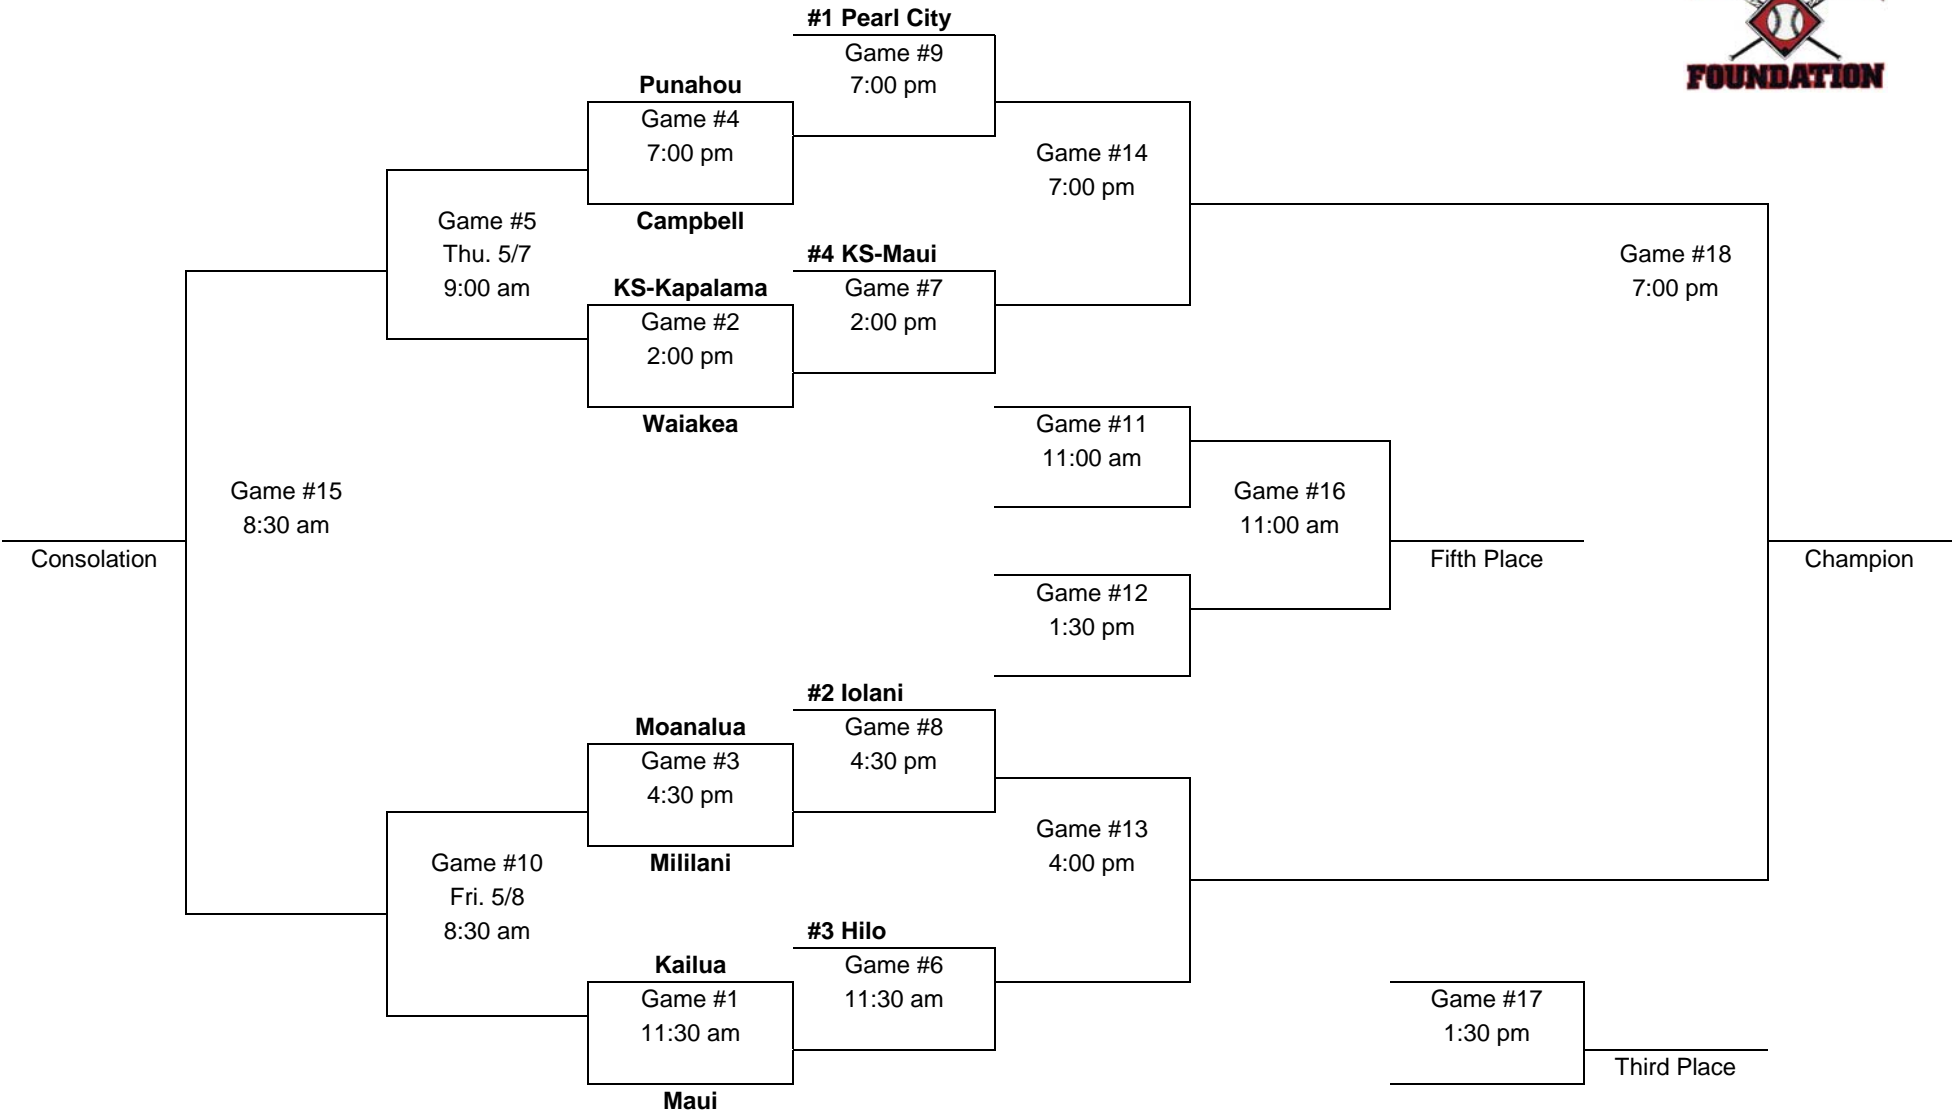

Wally Yonamine Foundation Baseball State Championships
DIVISION I
Wednesday-Saturday, May 6-9, 2009 – Les Murakami Stadium

Saturday May 9   Thu. & Fri. May 7 & 8   Wednesday May 6   Thursday May 7   Friday May 8   Saturday May 9