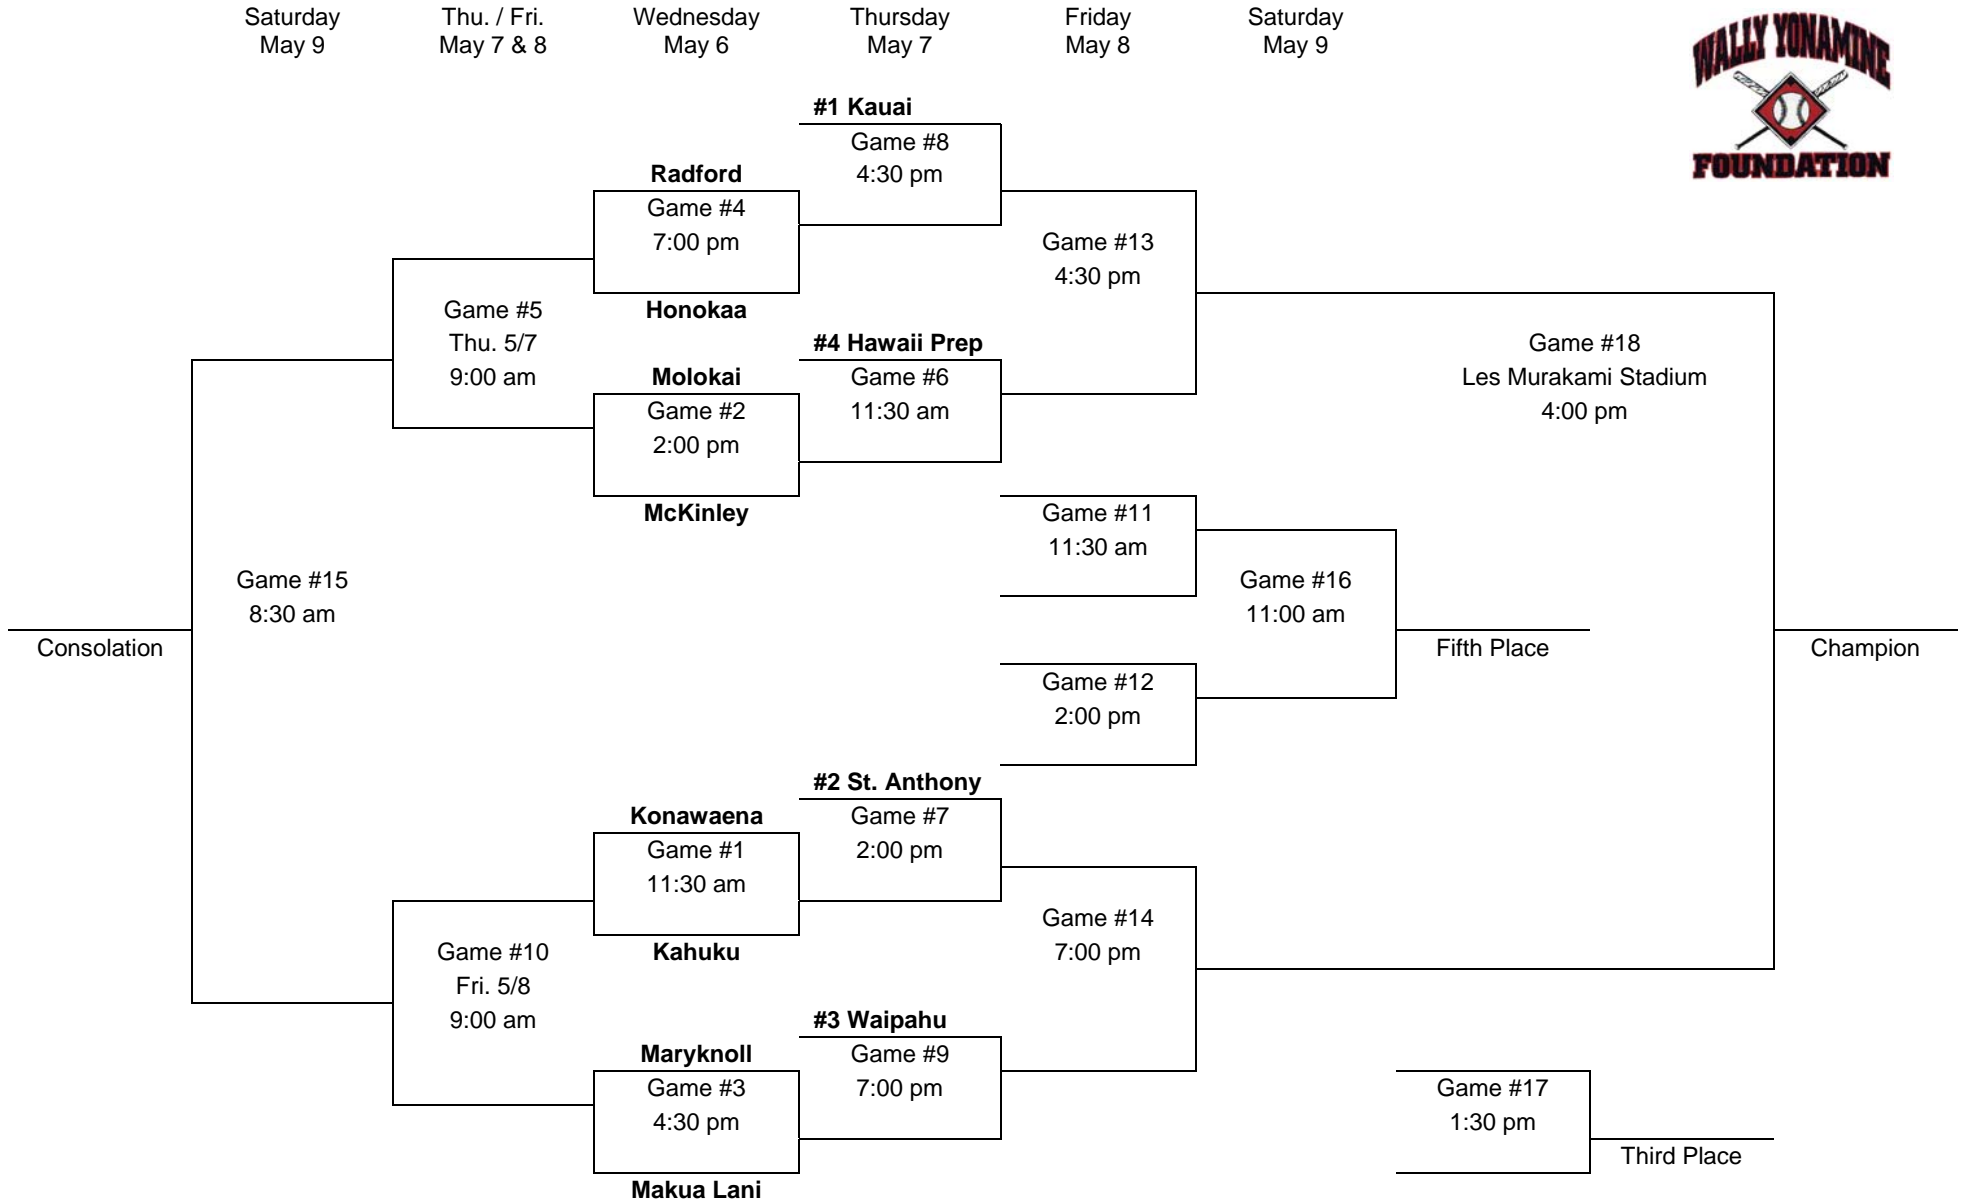

Wally Yonamine Foundation Baseball State Championships
DIVISION II
Wednesday-Saturday, May 6-9, 2009 – Hans L`Orange Field & Les Murakami Stadium