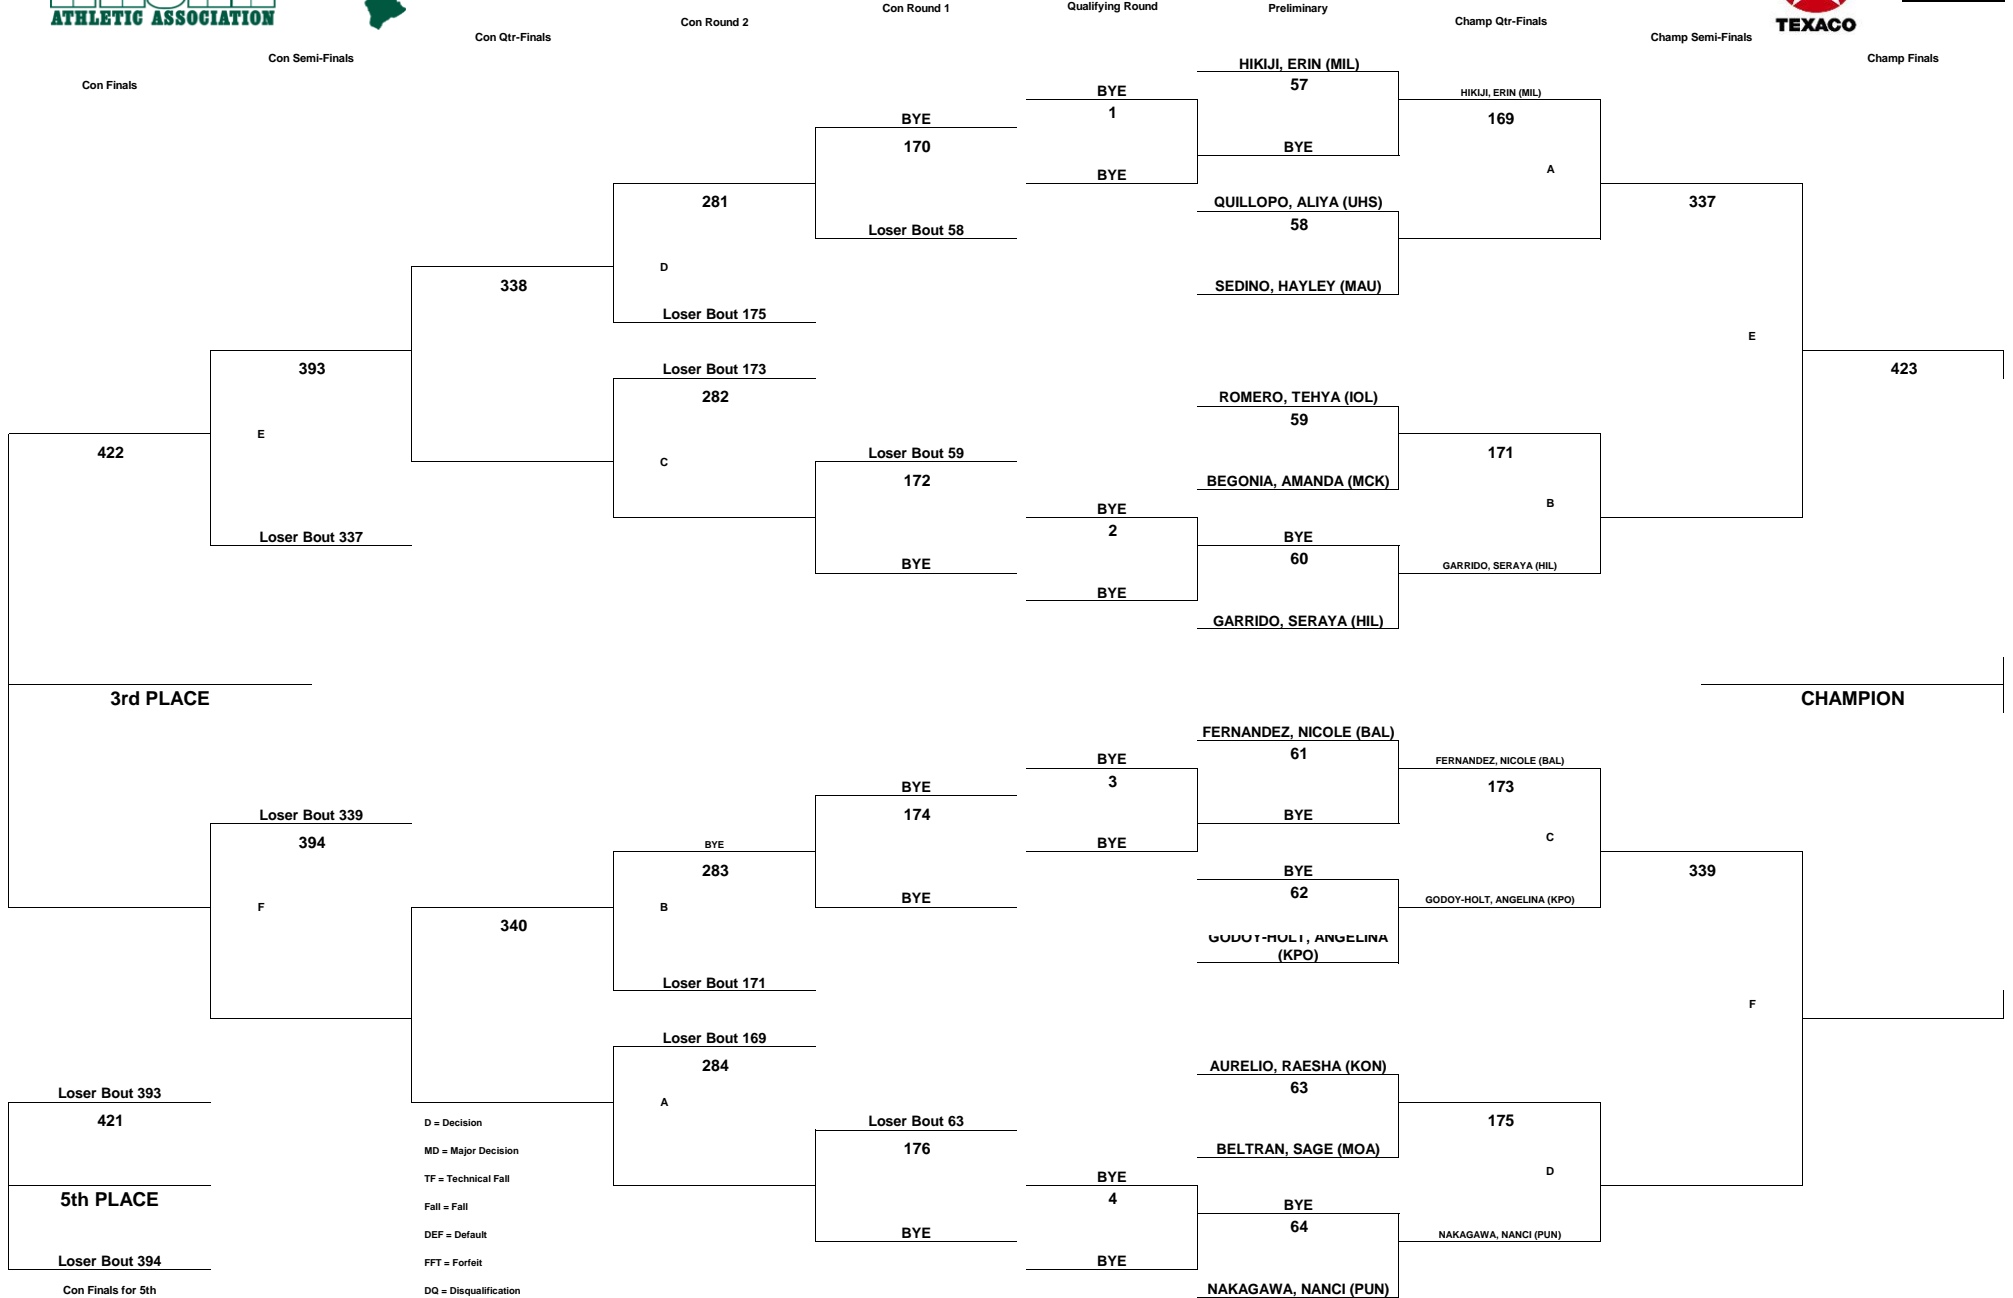

TEXACO-HAWAII HIGH SCHOOL ATHLETIC ASSOCIATION 2022 GIRLS WRESTLING CHAMPIONSHIPS

WEIGHT CLASS
97

TEXACO-HAWAII HIGH SCHOOL ATHLETIC ASSOCIATION 2022 GIRLS WRESTLING CHAMPIONSHIPS

WEIGHT CLASS
102

TEXACO-HAWAII HIGH SCHOOL ATHLETIC ASSOCIATION 2022 GIRLS WRESTLING CHAMPIONSHIPS