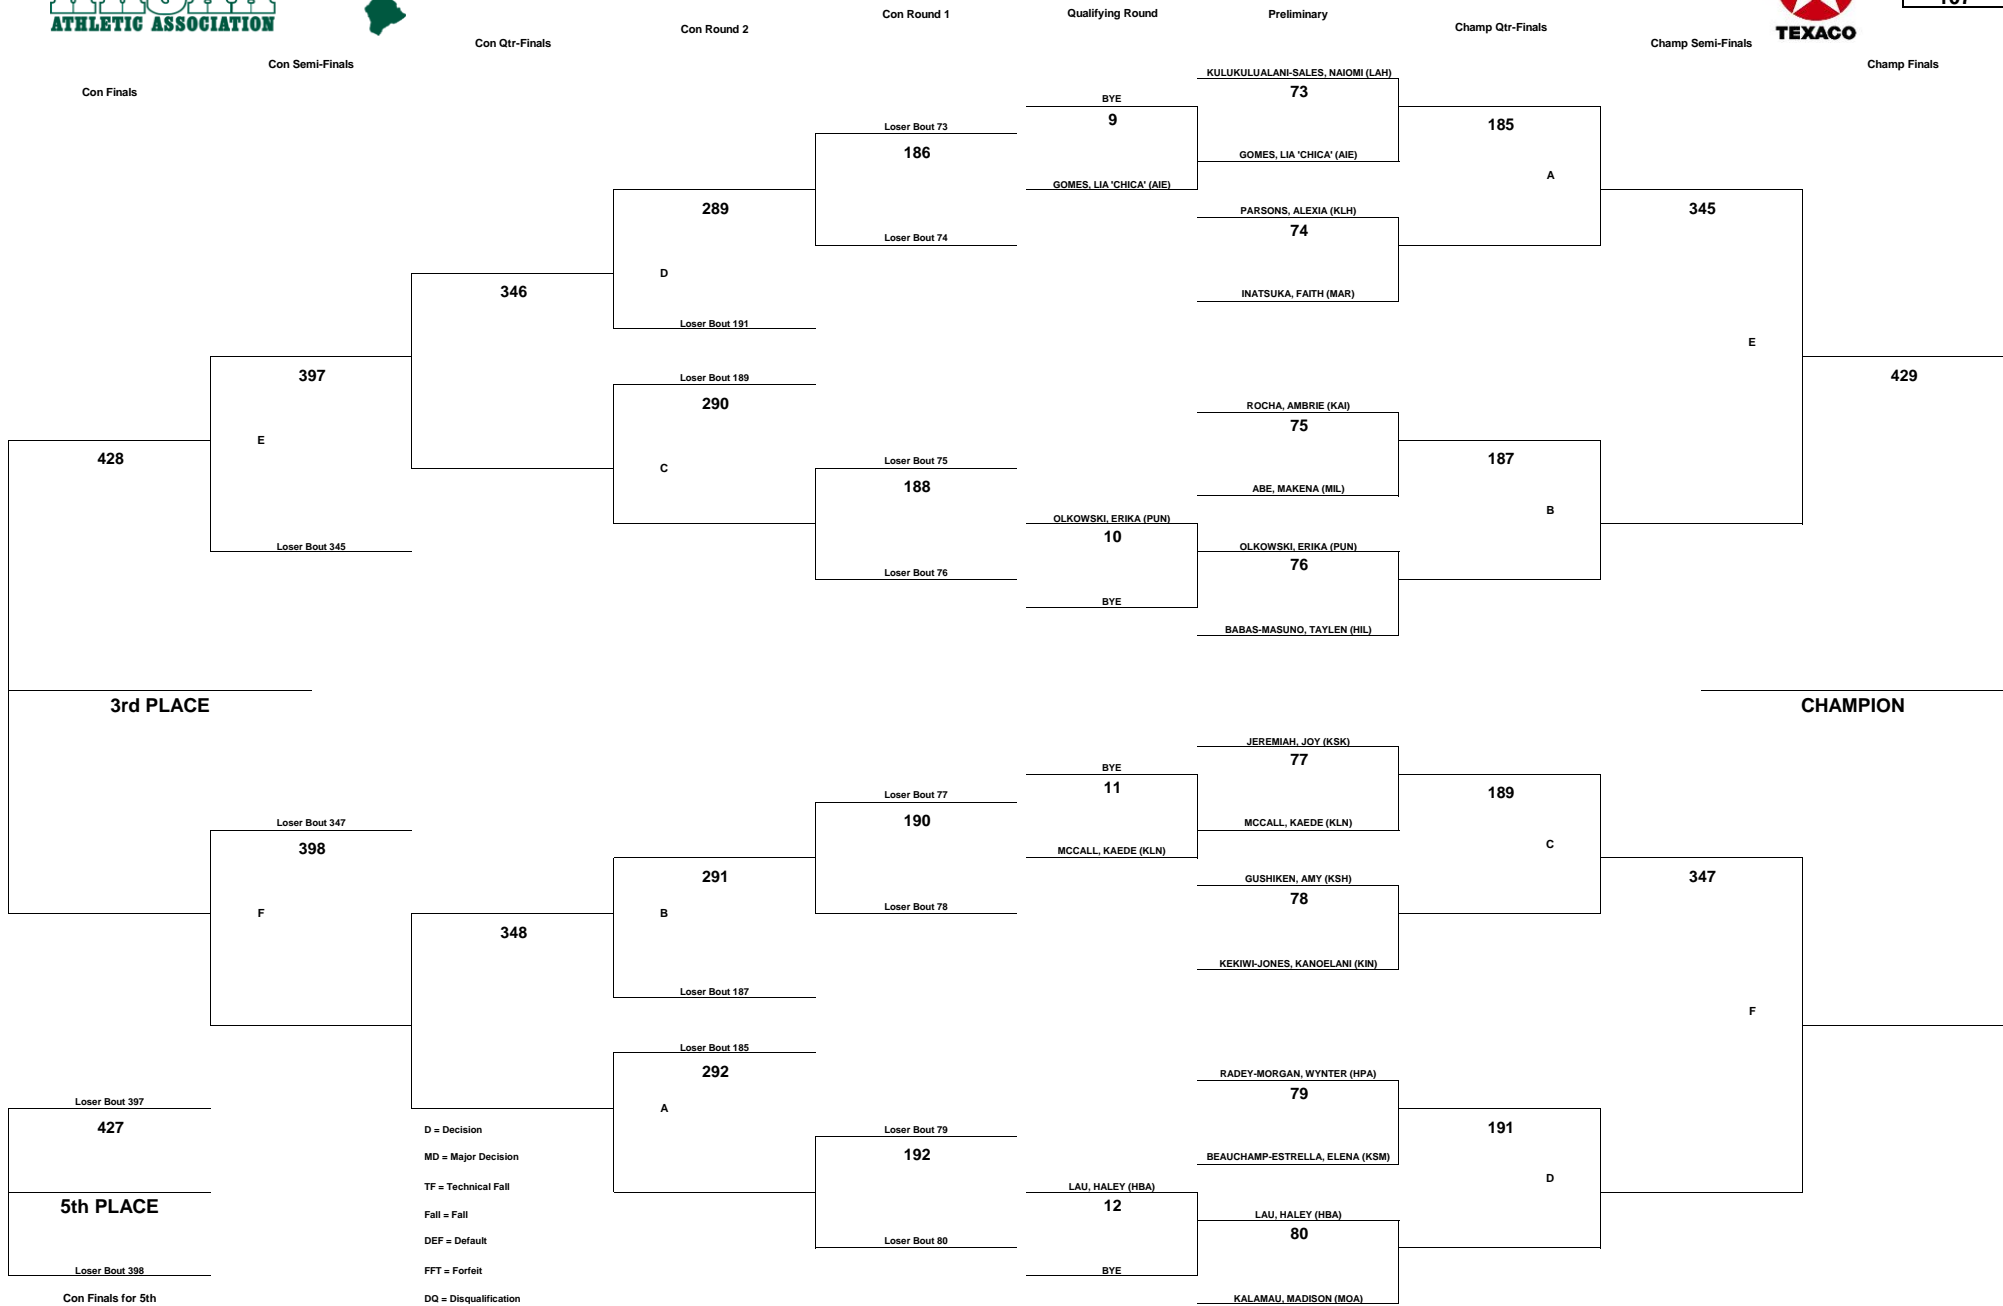

TEXACO-HAWAII HIGH SCHOOL ATHLETIC ASSOCIATION 2022 GIRLS WRESTLING CHAMPIONSHIPS

WEIGHT CLASS
107