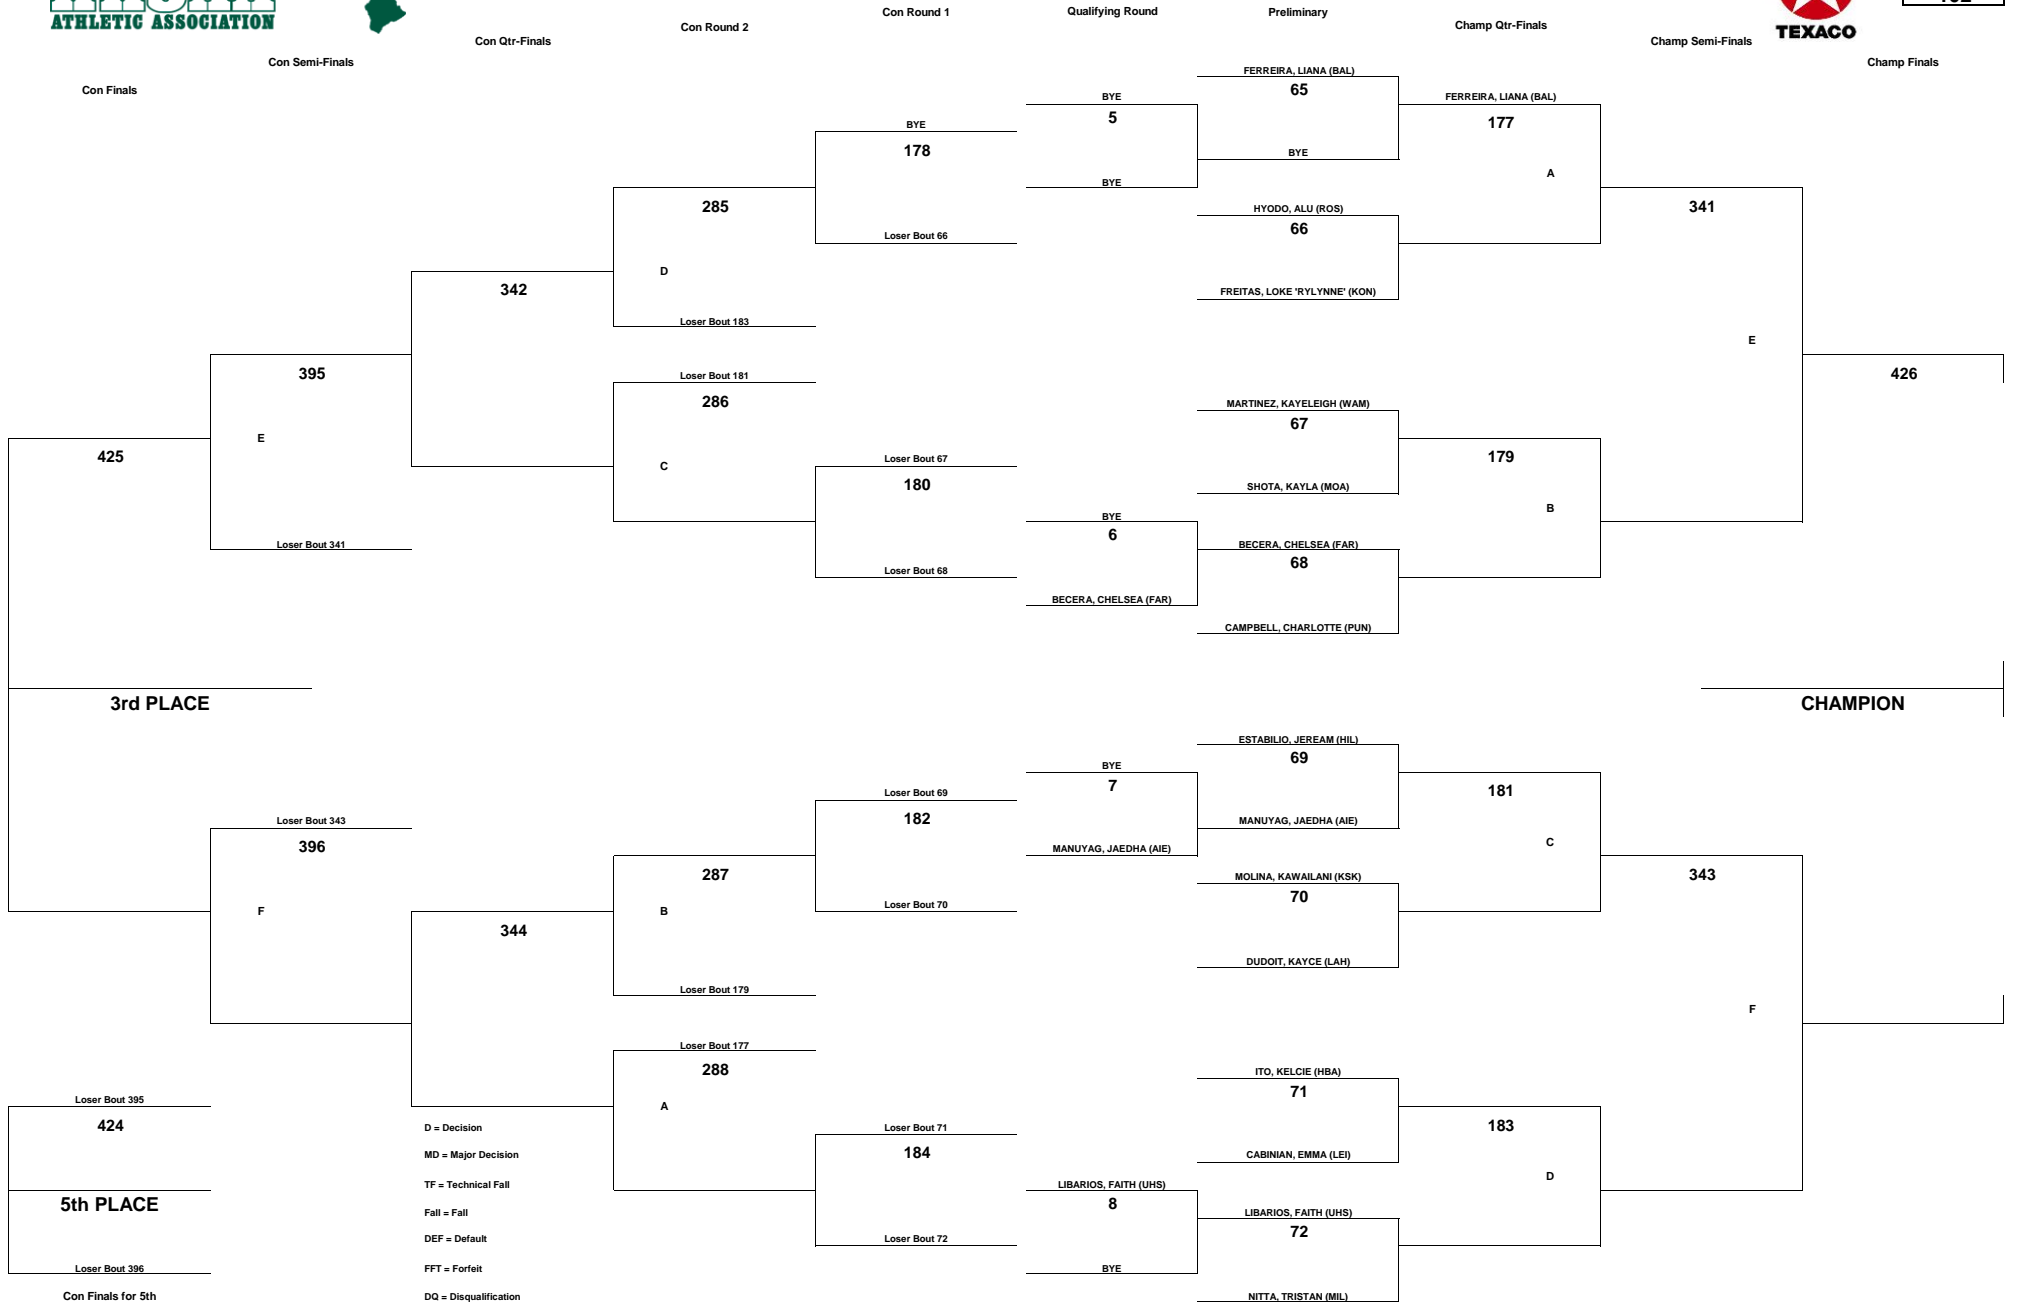

TEXACO-HAWAII HIGH SCHOOL ATHLETIC ASSOCIATION 2022 GIRLS WRESTLING CHAMPIONSHIPS

WEIGHT CLASS
97

TEXACO-HAWAII HIGH SCHOOL ATHLETIC ASSOCIATION 2022 GIRLS WRESTLING CHAMPIONSHIPS

WEIGHT CLASS
102

TEXACO-HAWAII HIGH SCHOOL ATHLETIC ASSOCIATION 2022 GIRLS WRESTLING CHAMPIONSHIPS