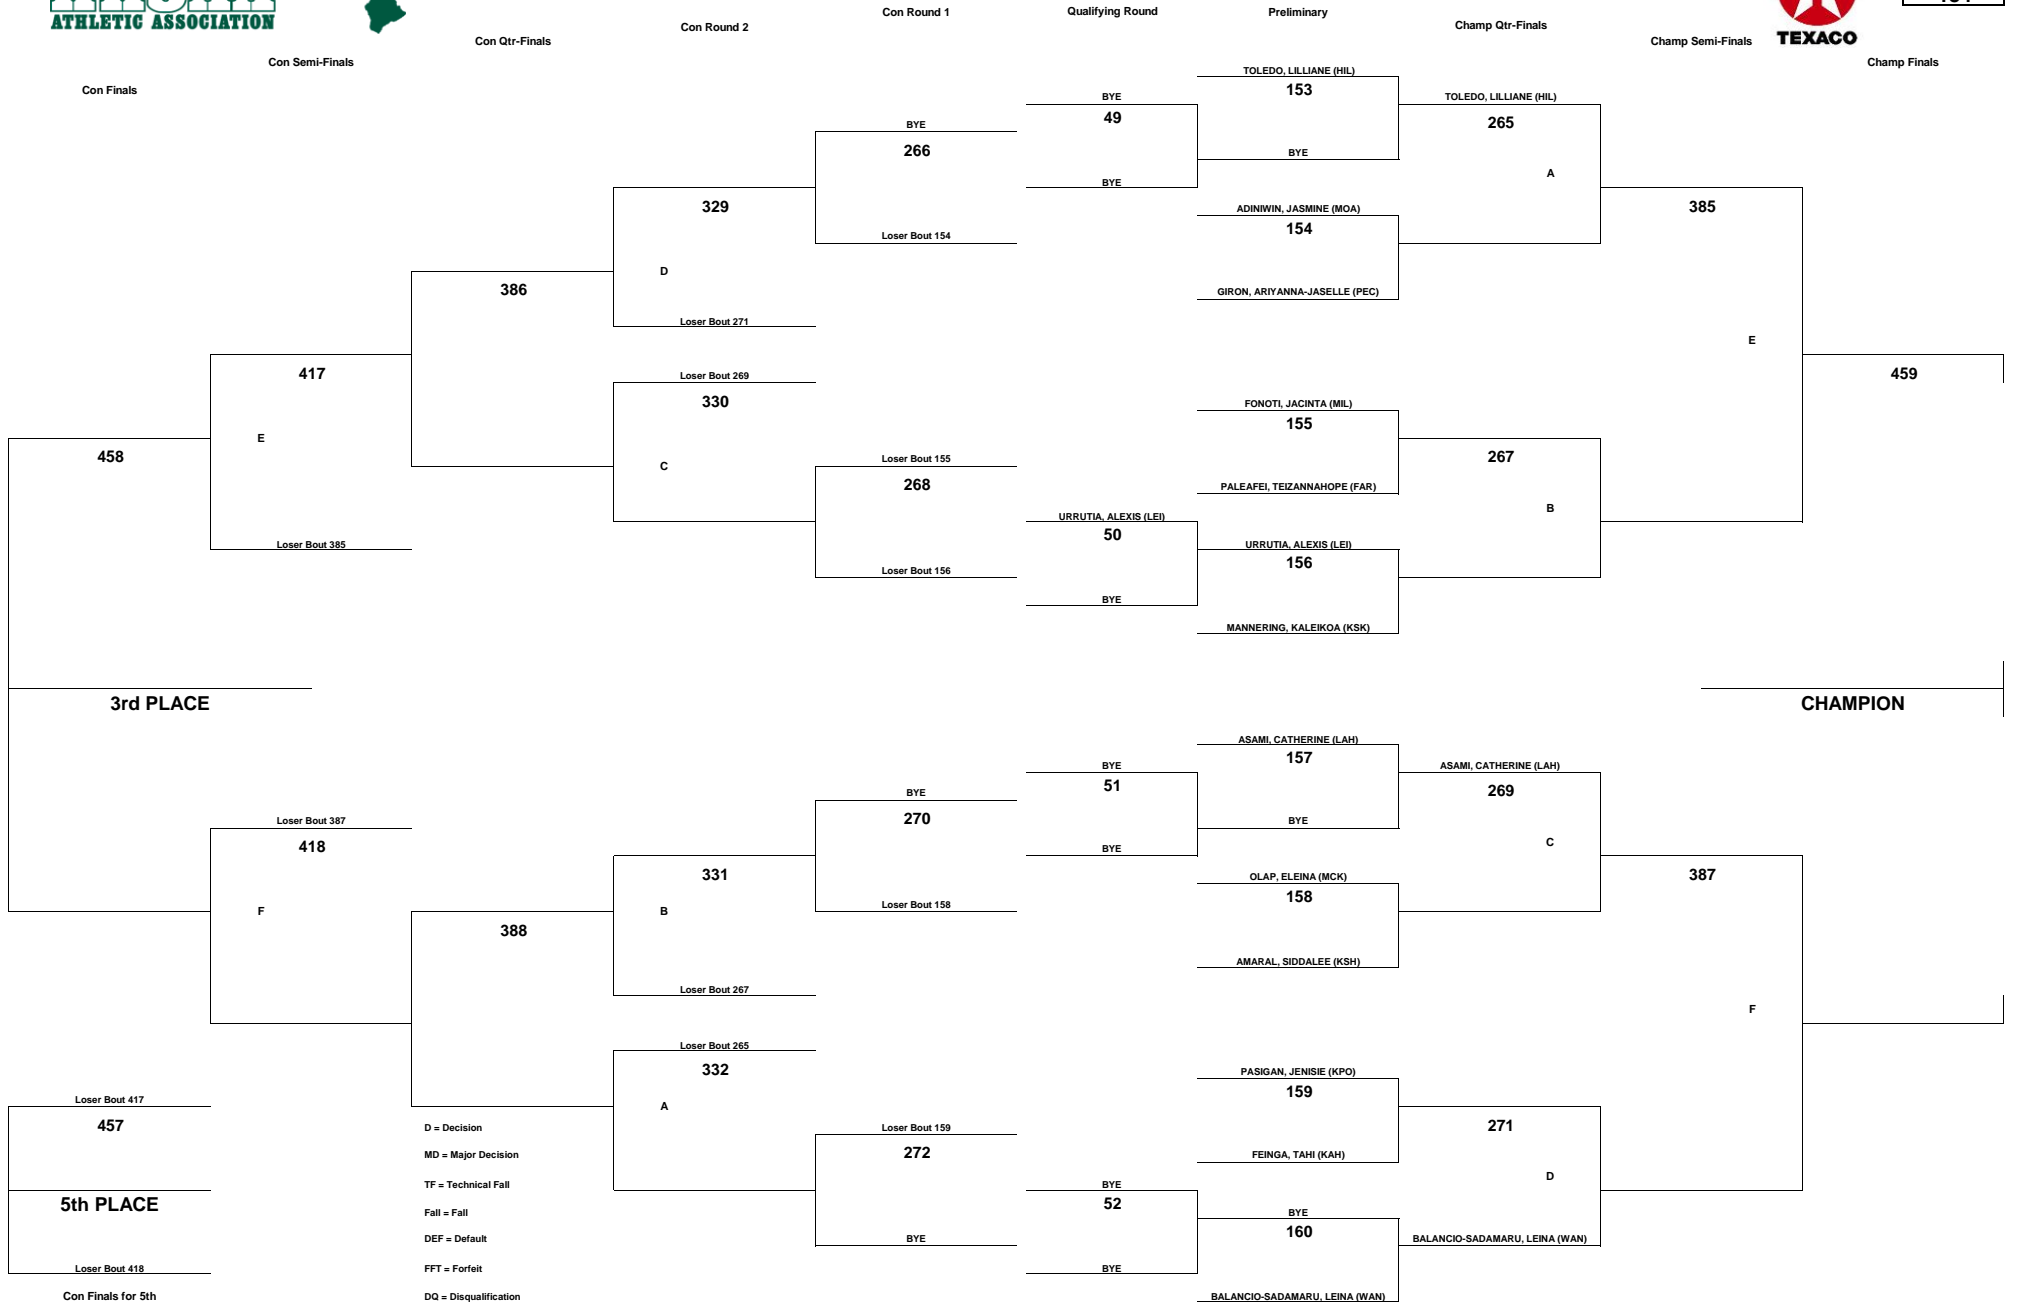

WEIGHT CLASS
168

TEXACO-HAWAII HIGH SCHOOL ATHLETIC ASSOCIATION 2022 GIRLS WRESTLING CHAMPIONSHIPS

WEIGHT CLASS
184

TEXACO-HAWAII HIGH SCHOOL ATHLETIC ASSOCIATION 2022 GIRLS WRESTLING CHAMPIONSHIPS

WEIGHT CLASS
225