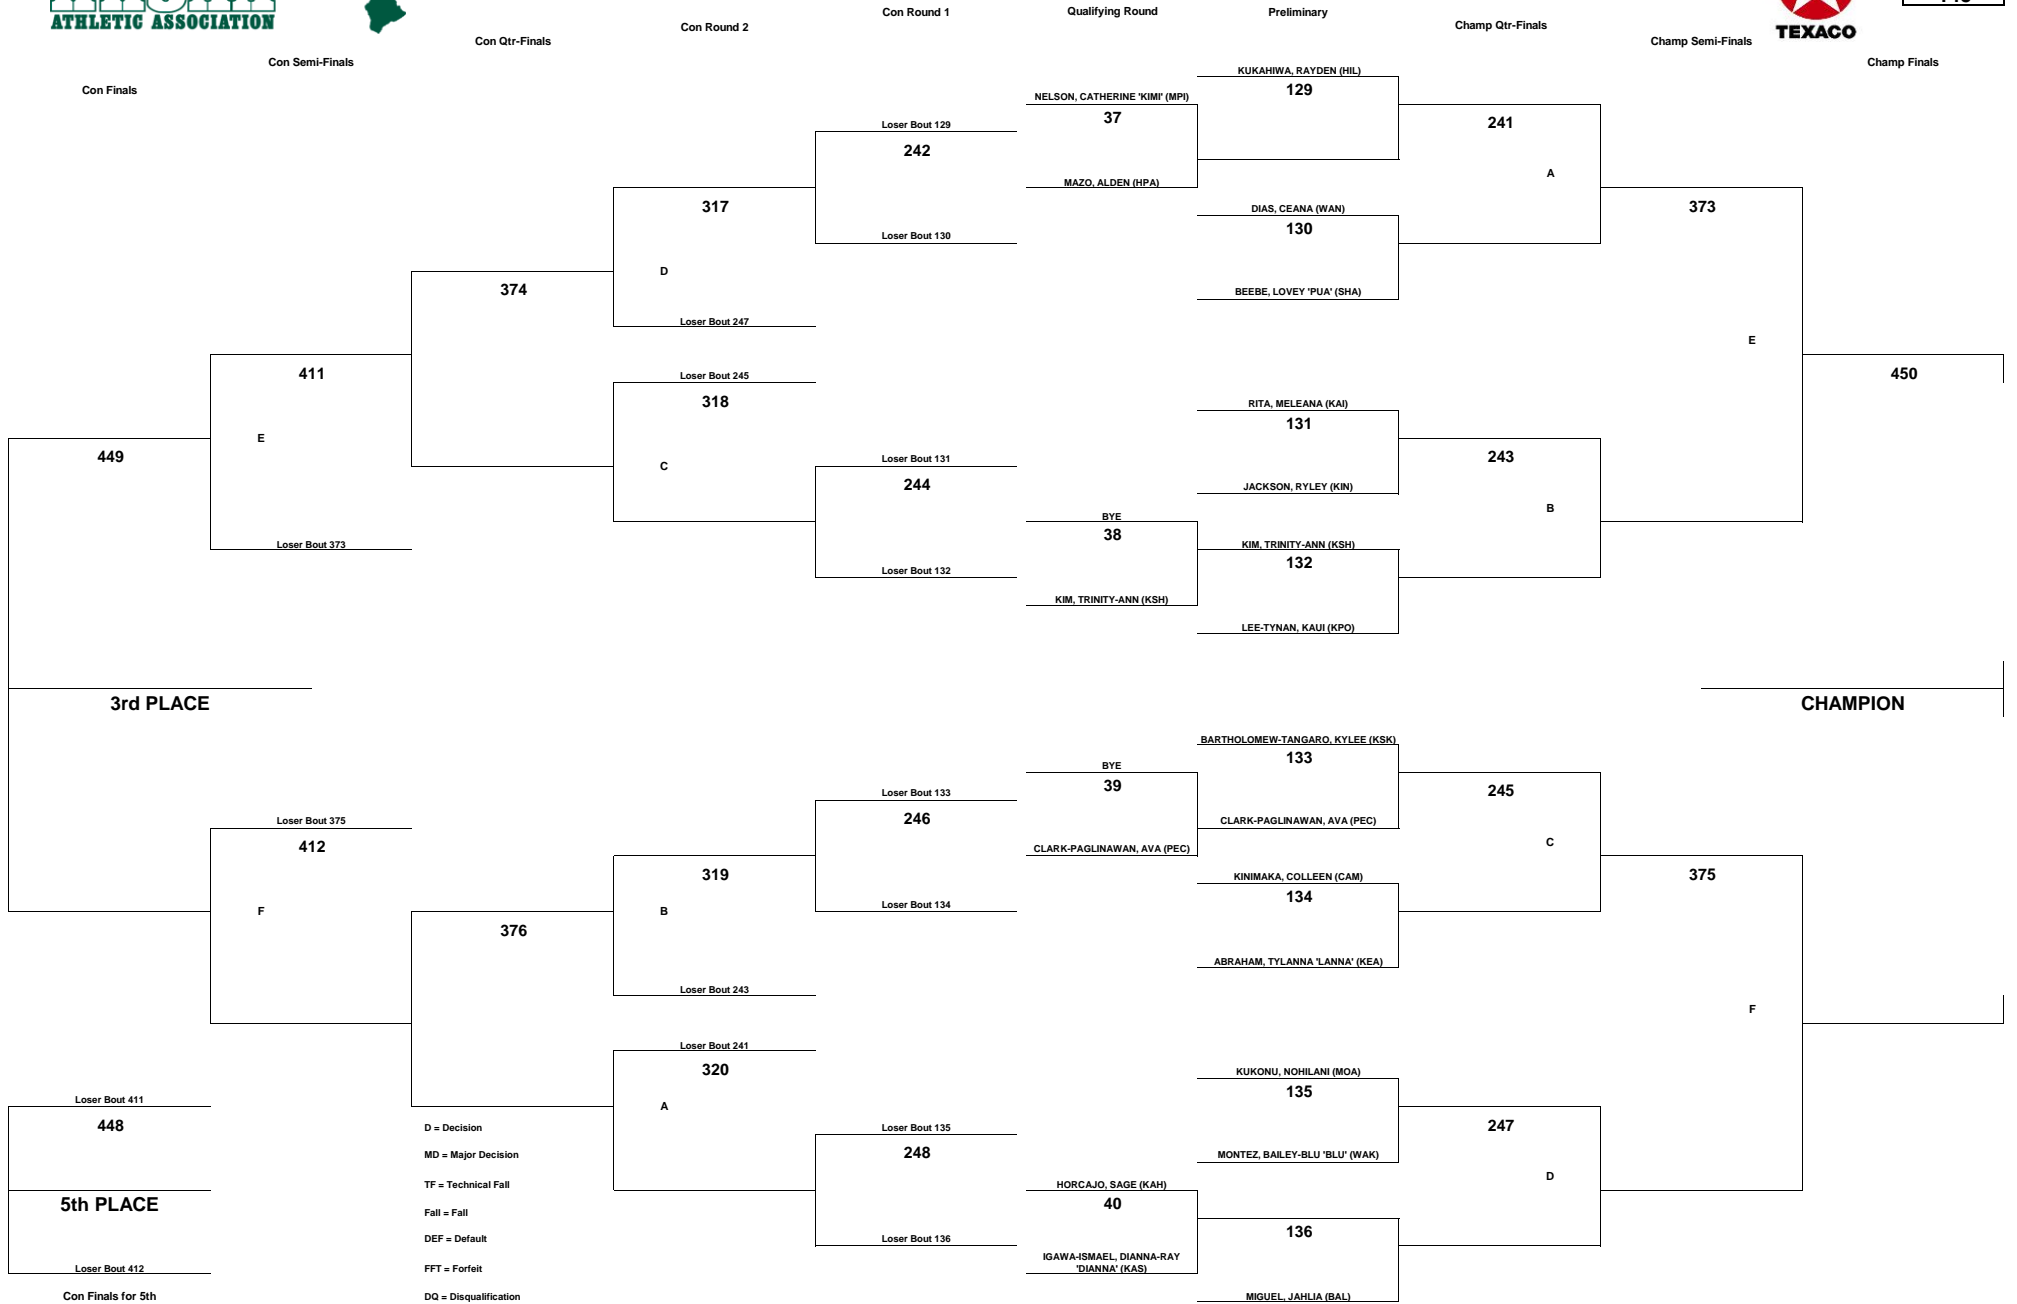

TEXACO-HAWAII HIGH SCHOOL ATHLETIC ASSOCIATION 2022 GIRLS WRESTLING CHAMPIONSHIPS

WEIGHT CLASS
145