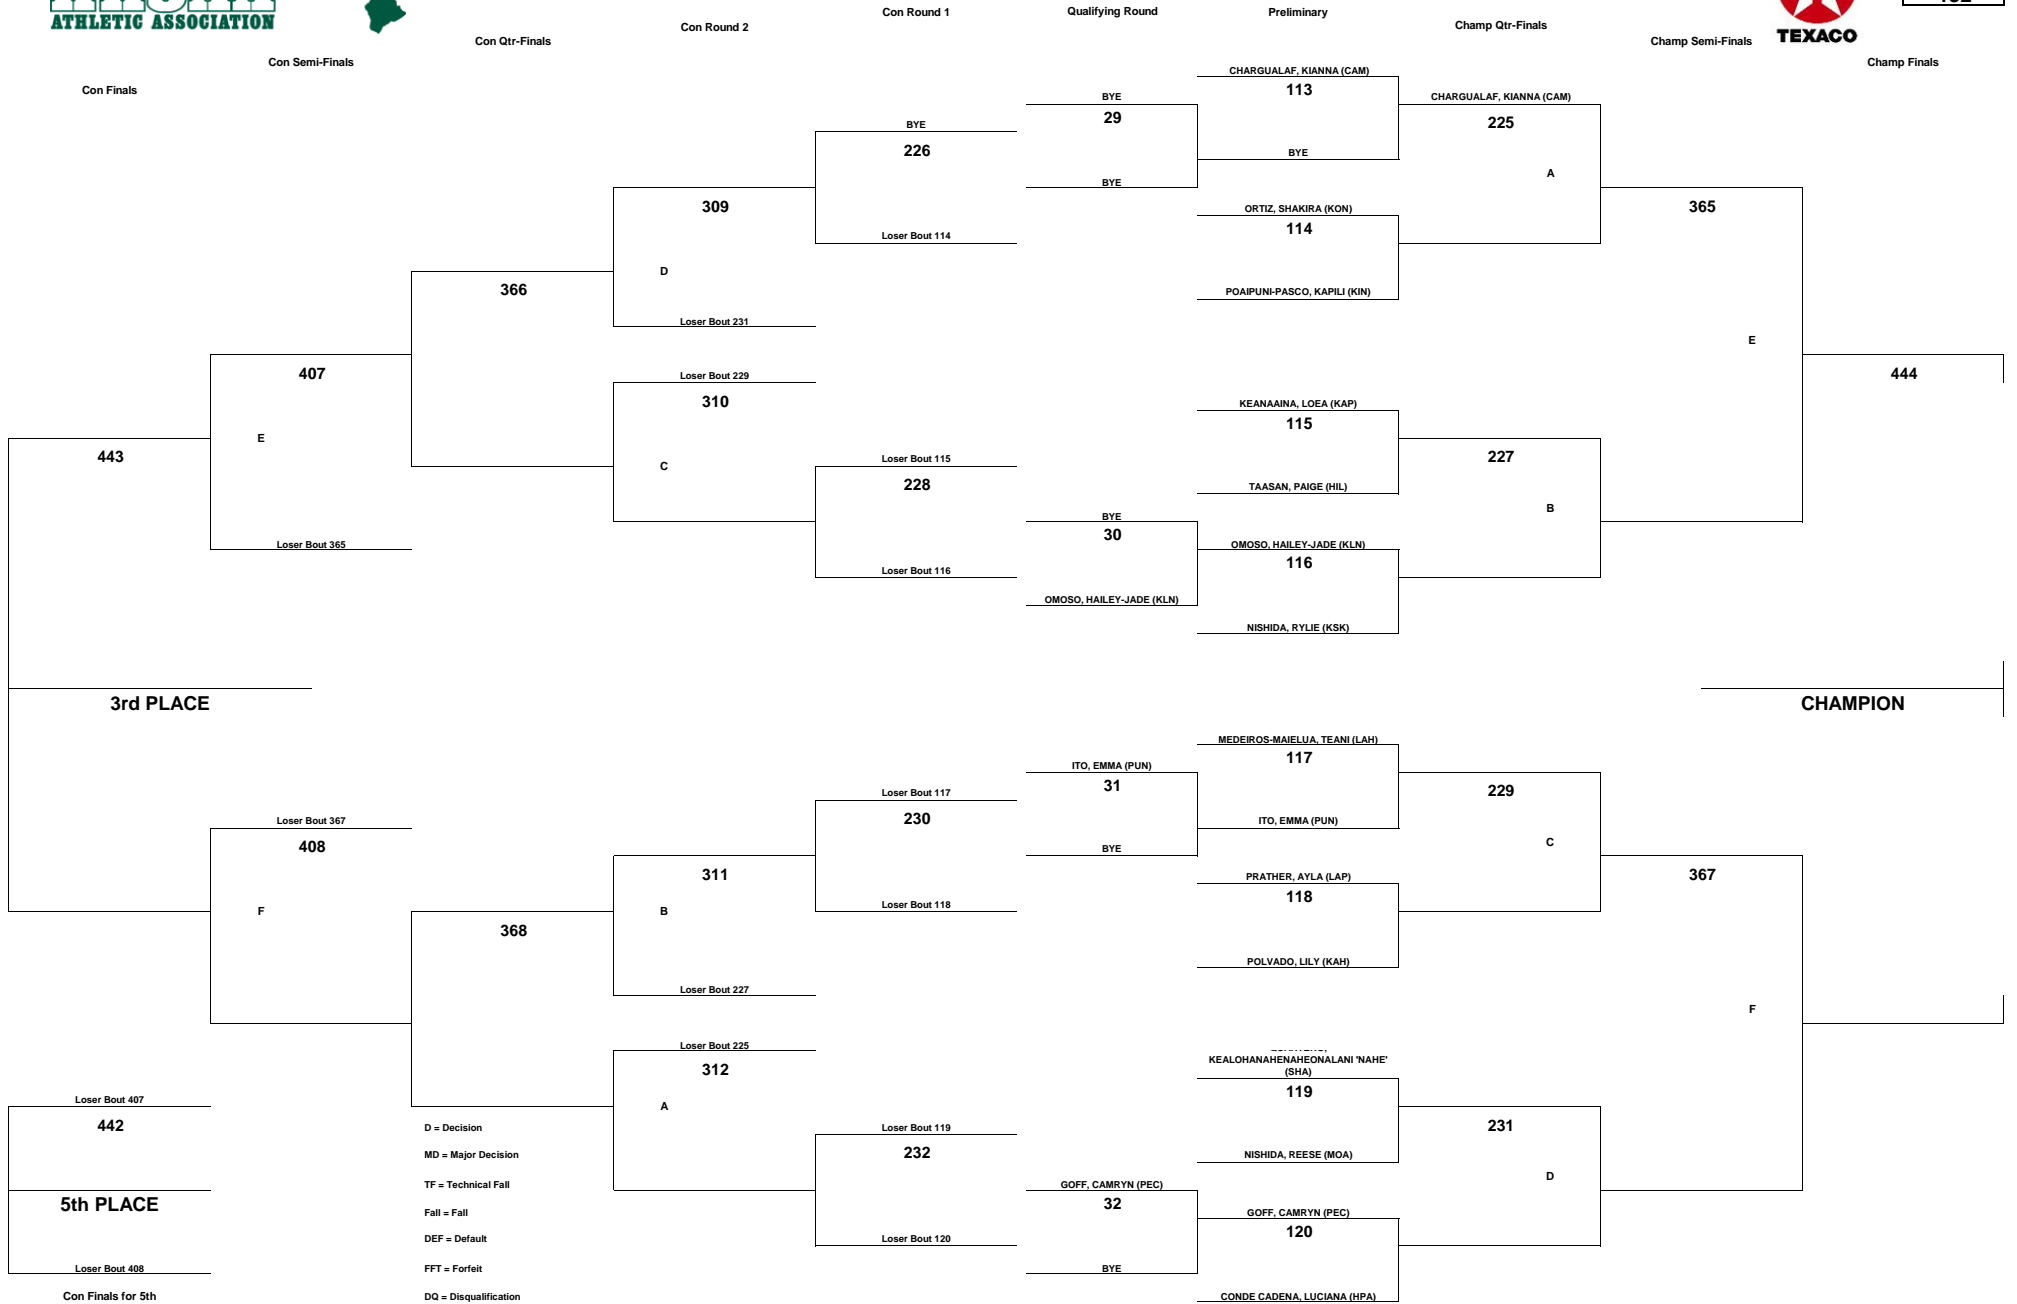

TEXACO-HAWAII HIGH SCHOOL ATHLETIC ASSOCIATION 2022 GIRLS WRESTLING CHAMPIONSHIPS

WEIGHT CLASS
132