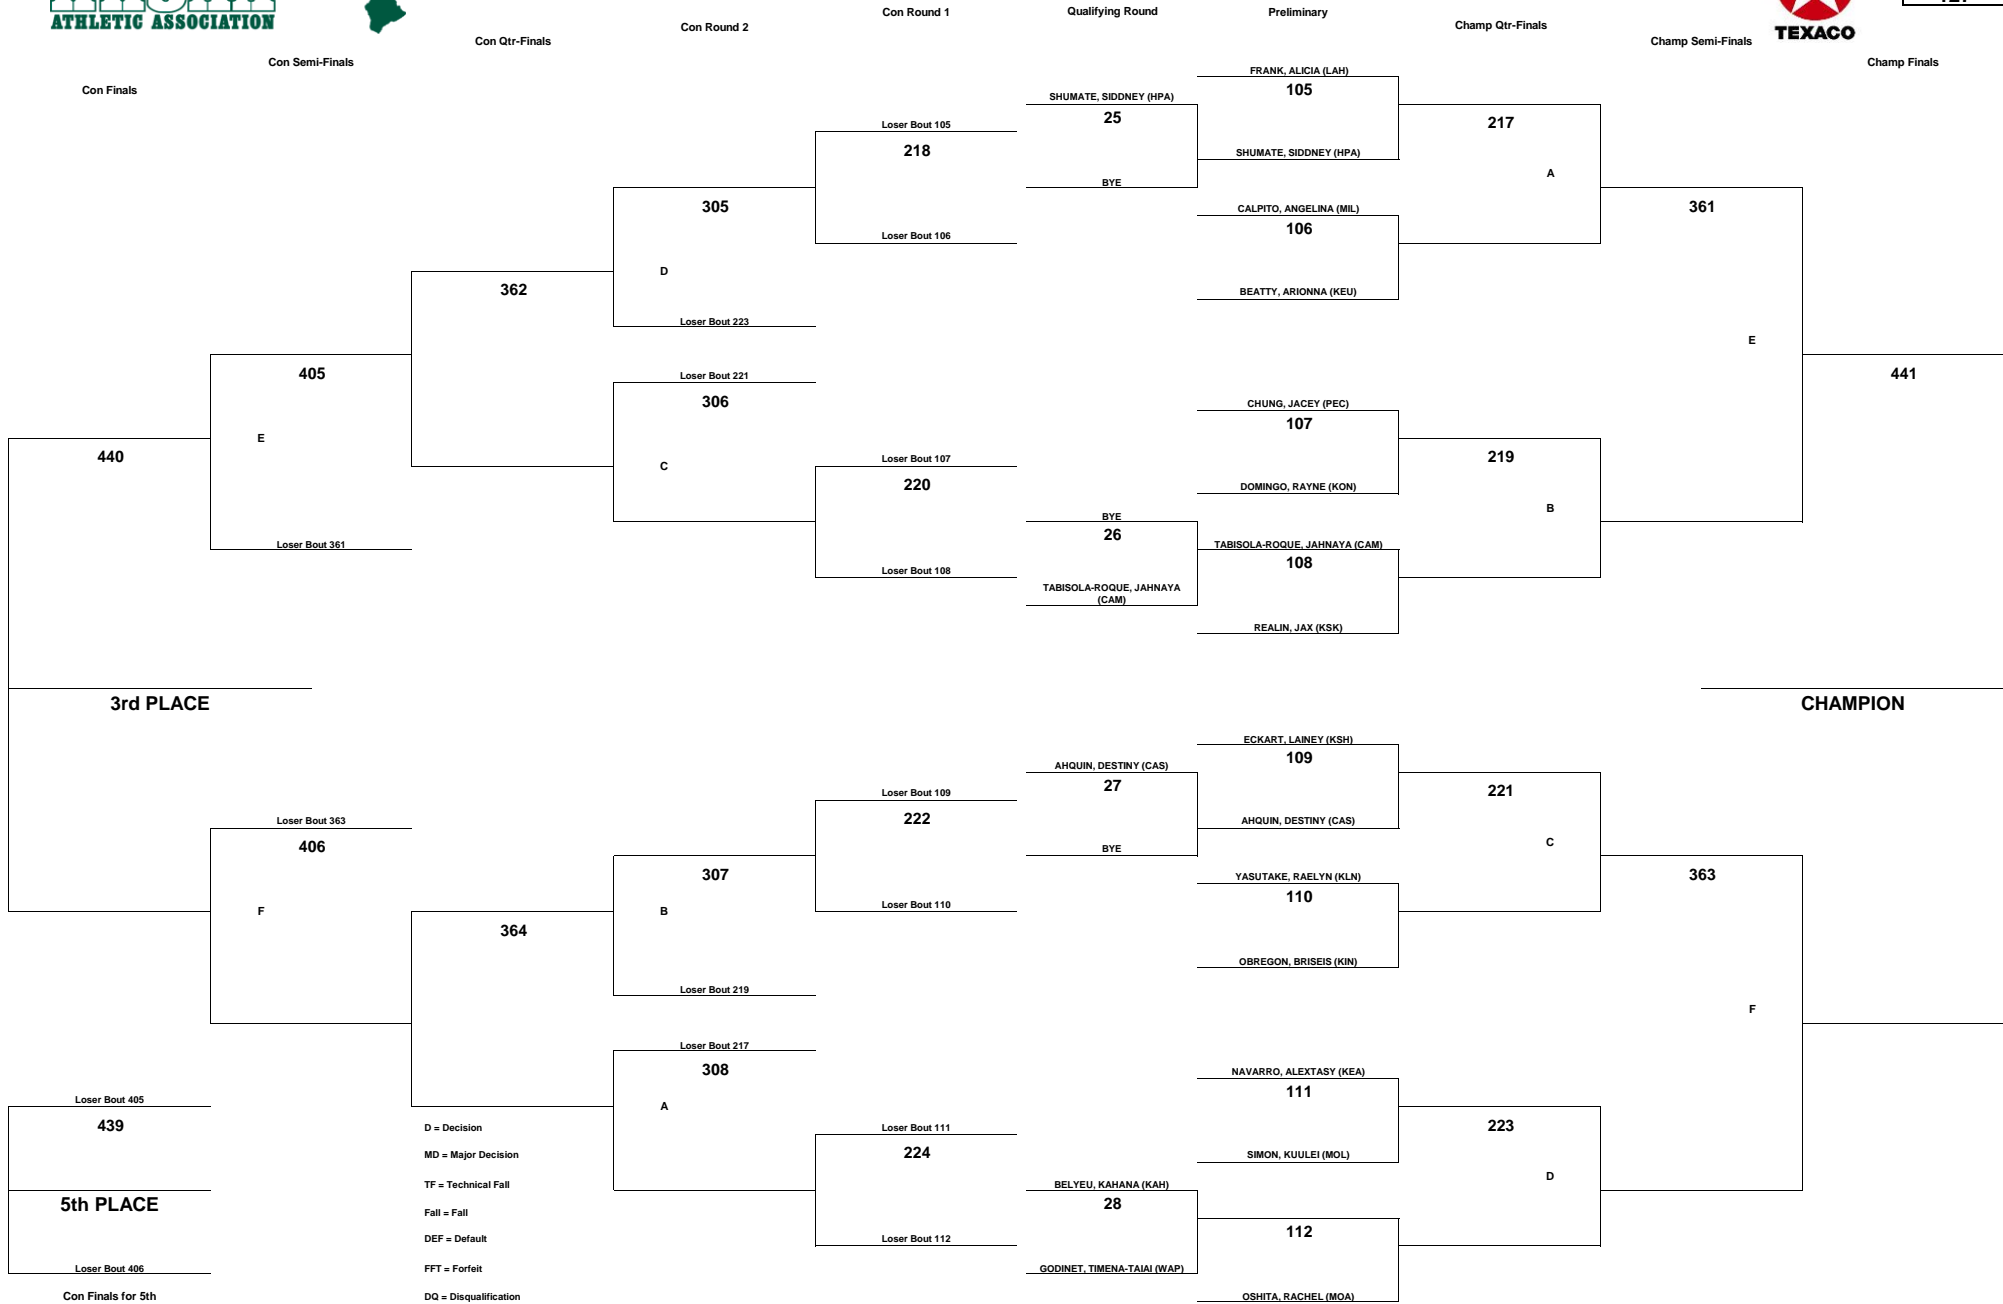

TEXACO-HAWAII HIGH SCHOOL ATHLETIC ASSOCIATION 2022 GIRLS WRESTLING CHAMPIONSHIPS

WEIGHT CLASS
122

TEXACO-HAWAII HIGH SCHOOL ATHLETIC ASSOCIATION 2022 GIRLS WRESTLING CHAMPIONSHIPS

WEIGHT CLASS
127

D = Decision
 MD = Major Decision
 TF = Technical Fall
 Fall = Fall
 DEF = Default
 FFT = Forfeit
 DQ = Disqualification