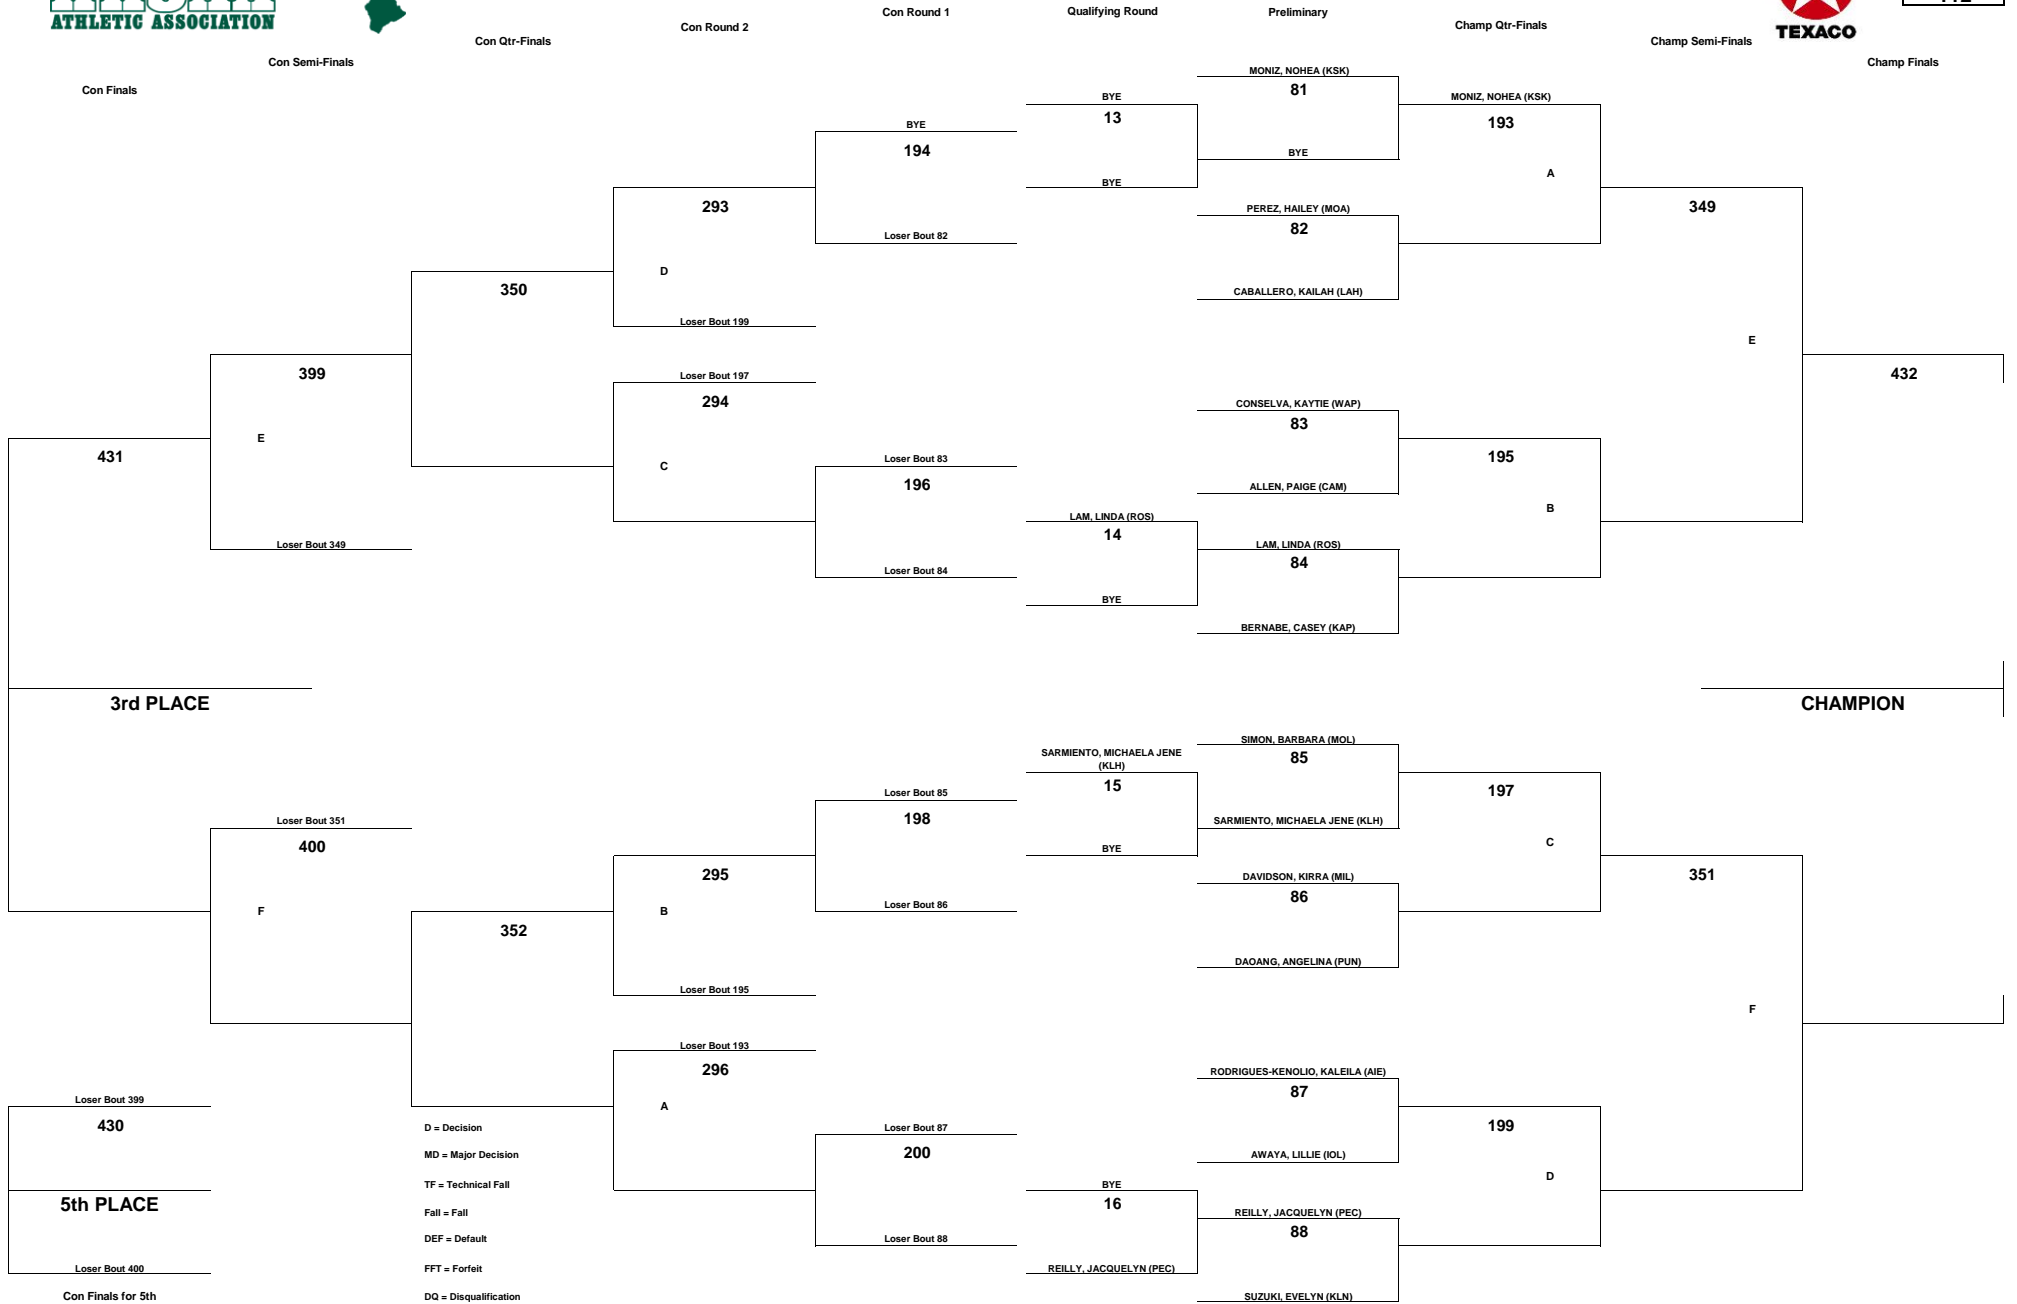

TEXACO-HAWAII HIGH SCHOOL ATHLETIC ASSOCIATION 2022 GIRLS WRESTLING CHAMPIONSHIPS

WEIGHT CLASS
112