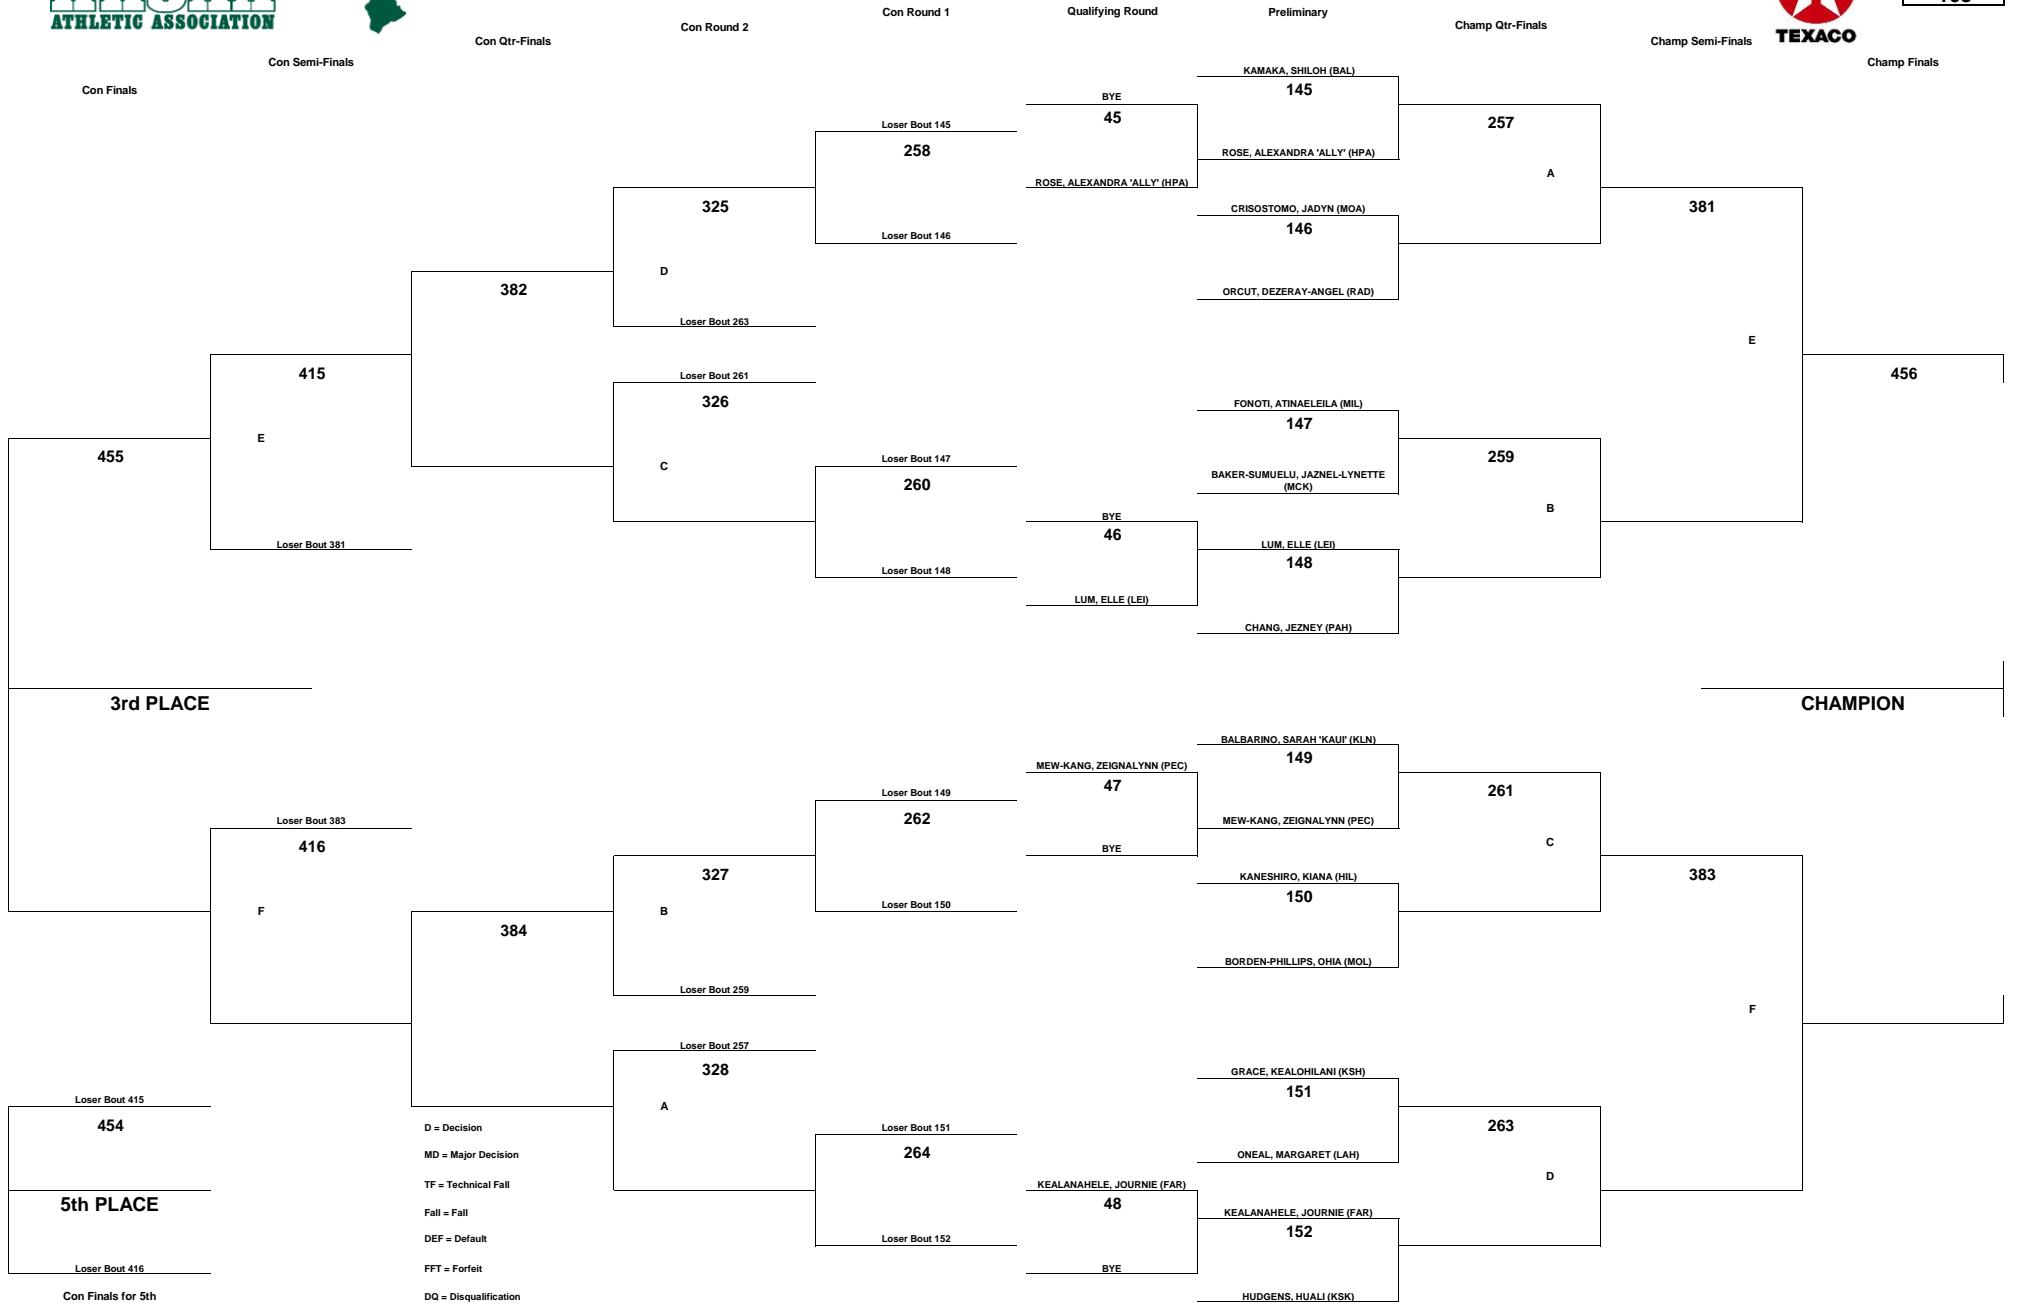

TEXACO-HAWAII HIGH SCHOOL ATHLETIC ASSOCIATION 2022 GIRLS WRESTLING CHAMPIONSHIPS

WEIGHT CLASS
168