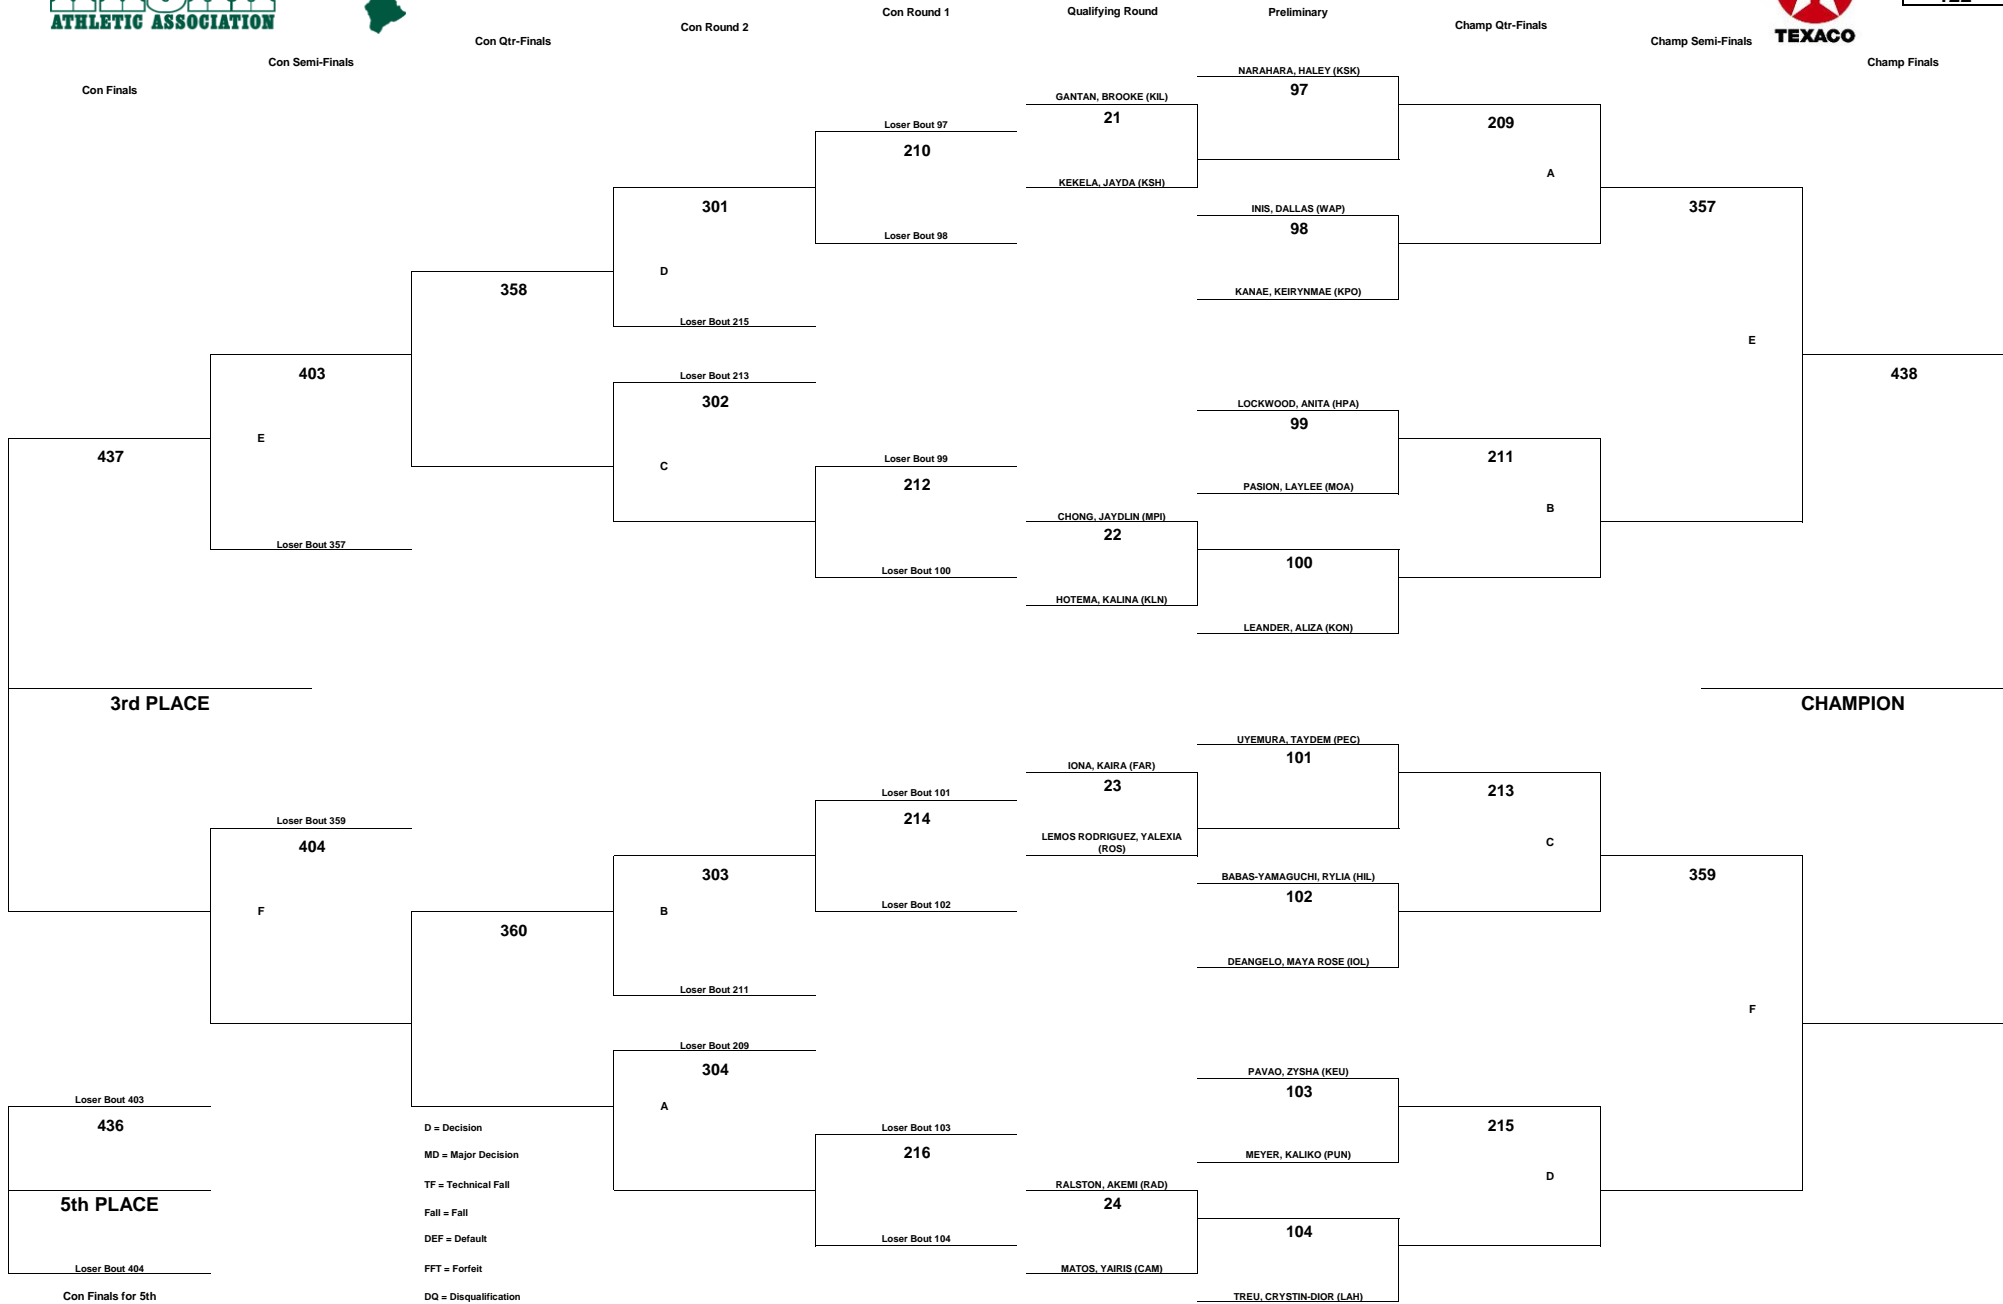

TEXACO-HAWAII HIGH SCHOOL ATHLETIC ASSOCIATION 2022 GIRLS WRESTLING CHAMPIONSHIPS

WEIGHT CLASS
122

TEXACO-HAWAII HIGH SCHOOL ATHLETIC ASSOCIATION 2022 GIRLS WRESTLING CHAMPIONSHIPS

WEIGHT CLASS
127

D = Decision
 MD = Major Decision
 TF = Technical Fall
 Fall = Fall
 DEF = Default
 FFT = Forfeit
 DQ = Disqualification