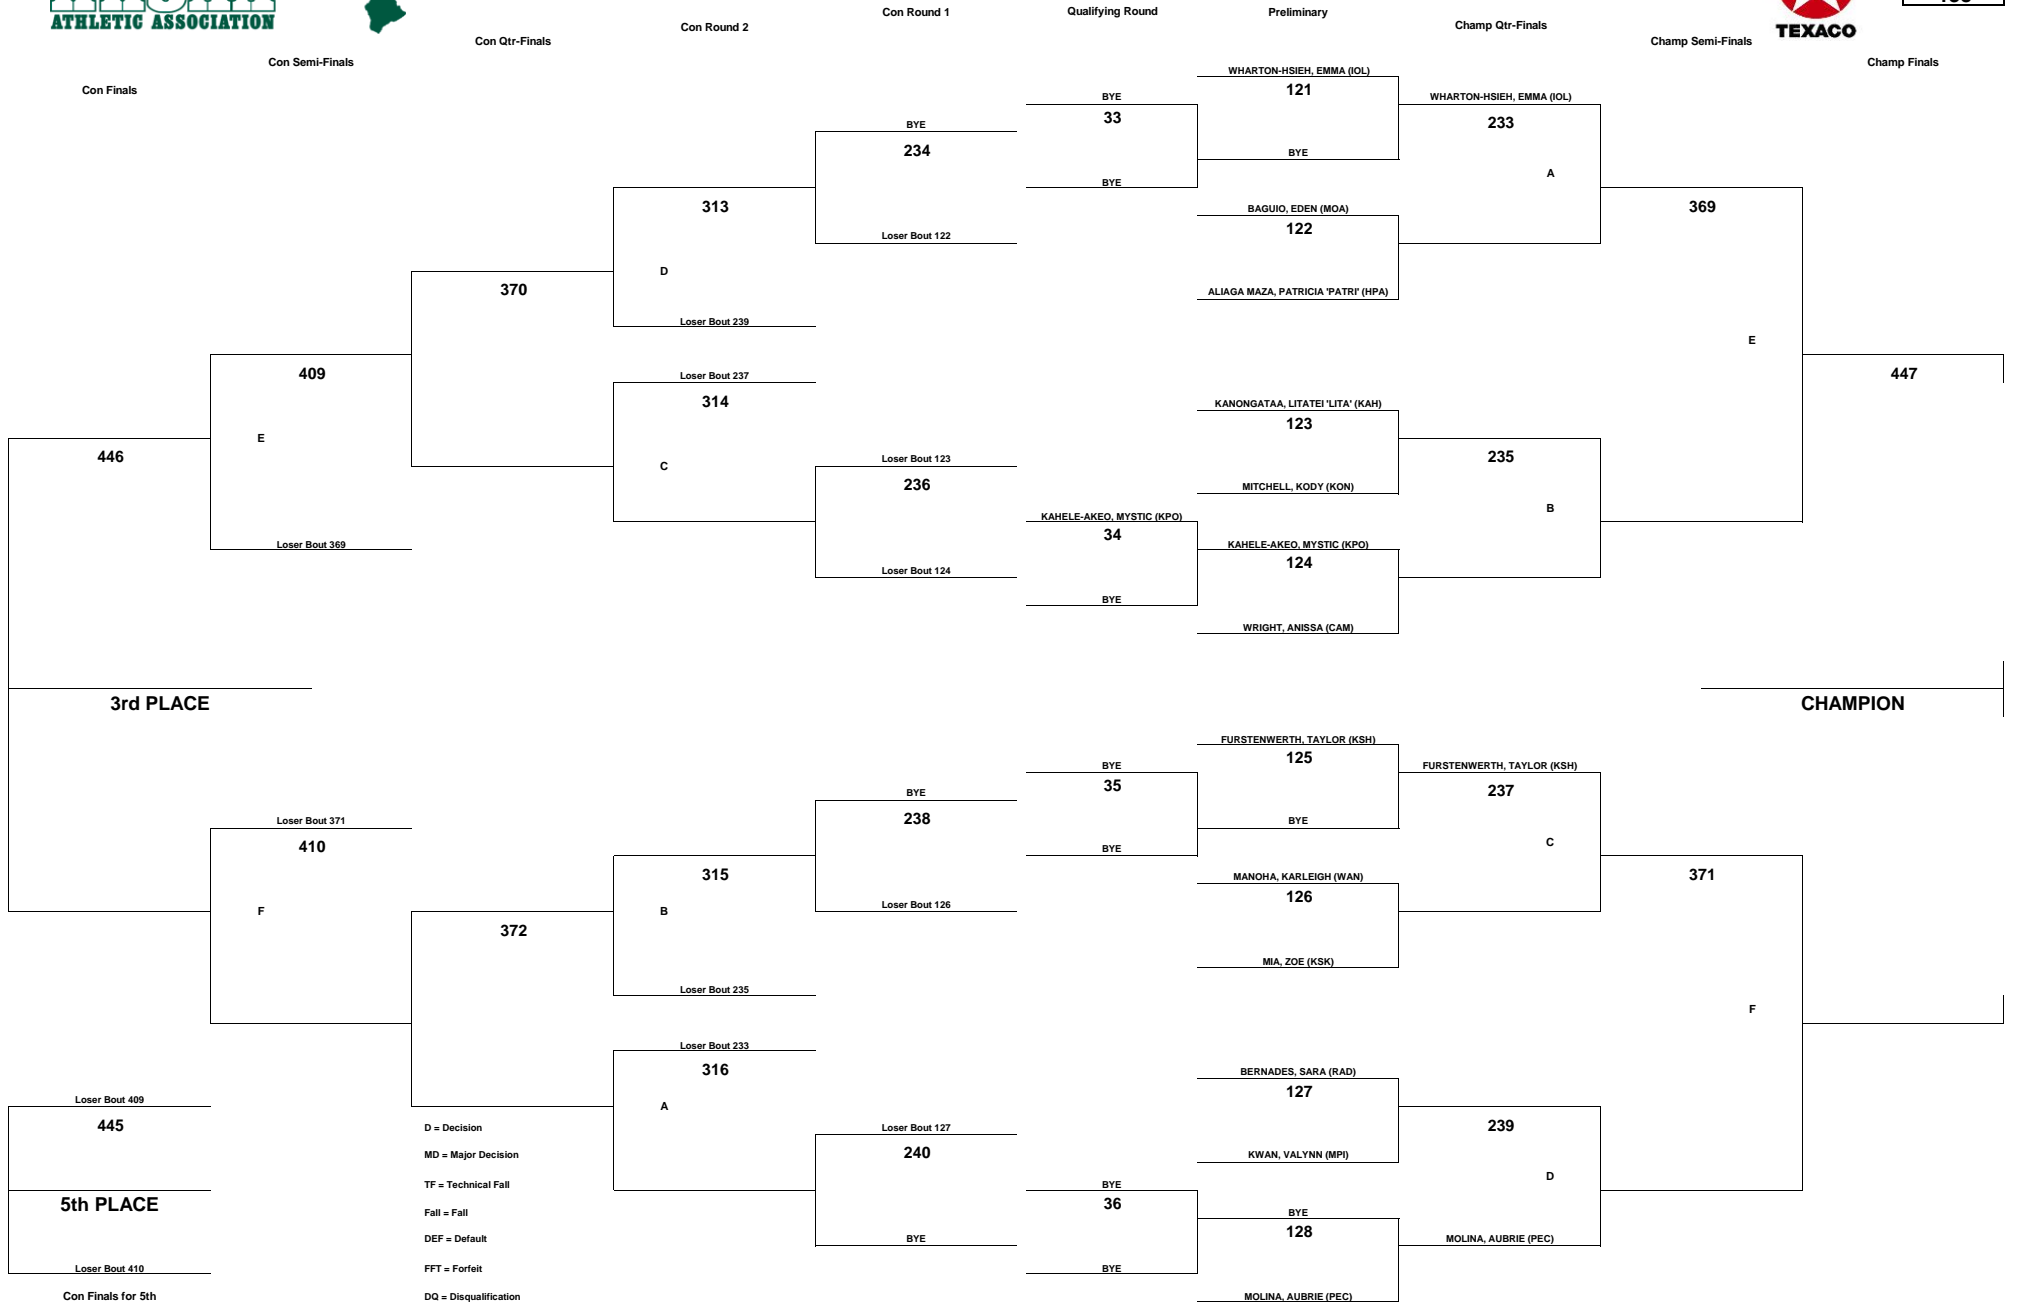

TEXACO-HAWAII HIGH SCHOOL ATHLETIC ASSOCIATION 2022 GIRLS WRESTLING CHAMPIONSHIPS

WEIGHT CLASS
138