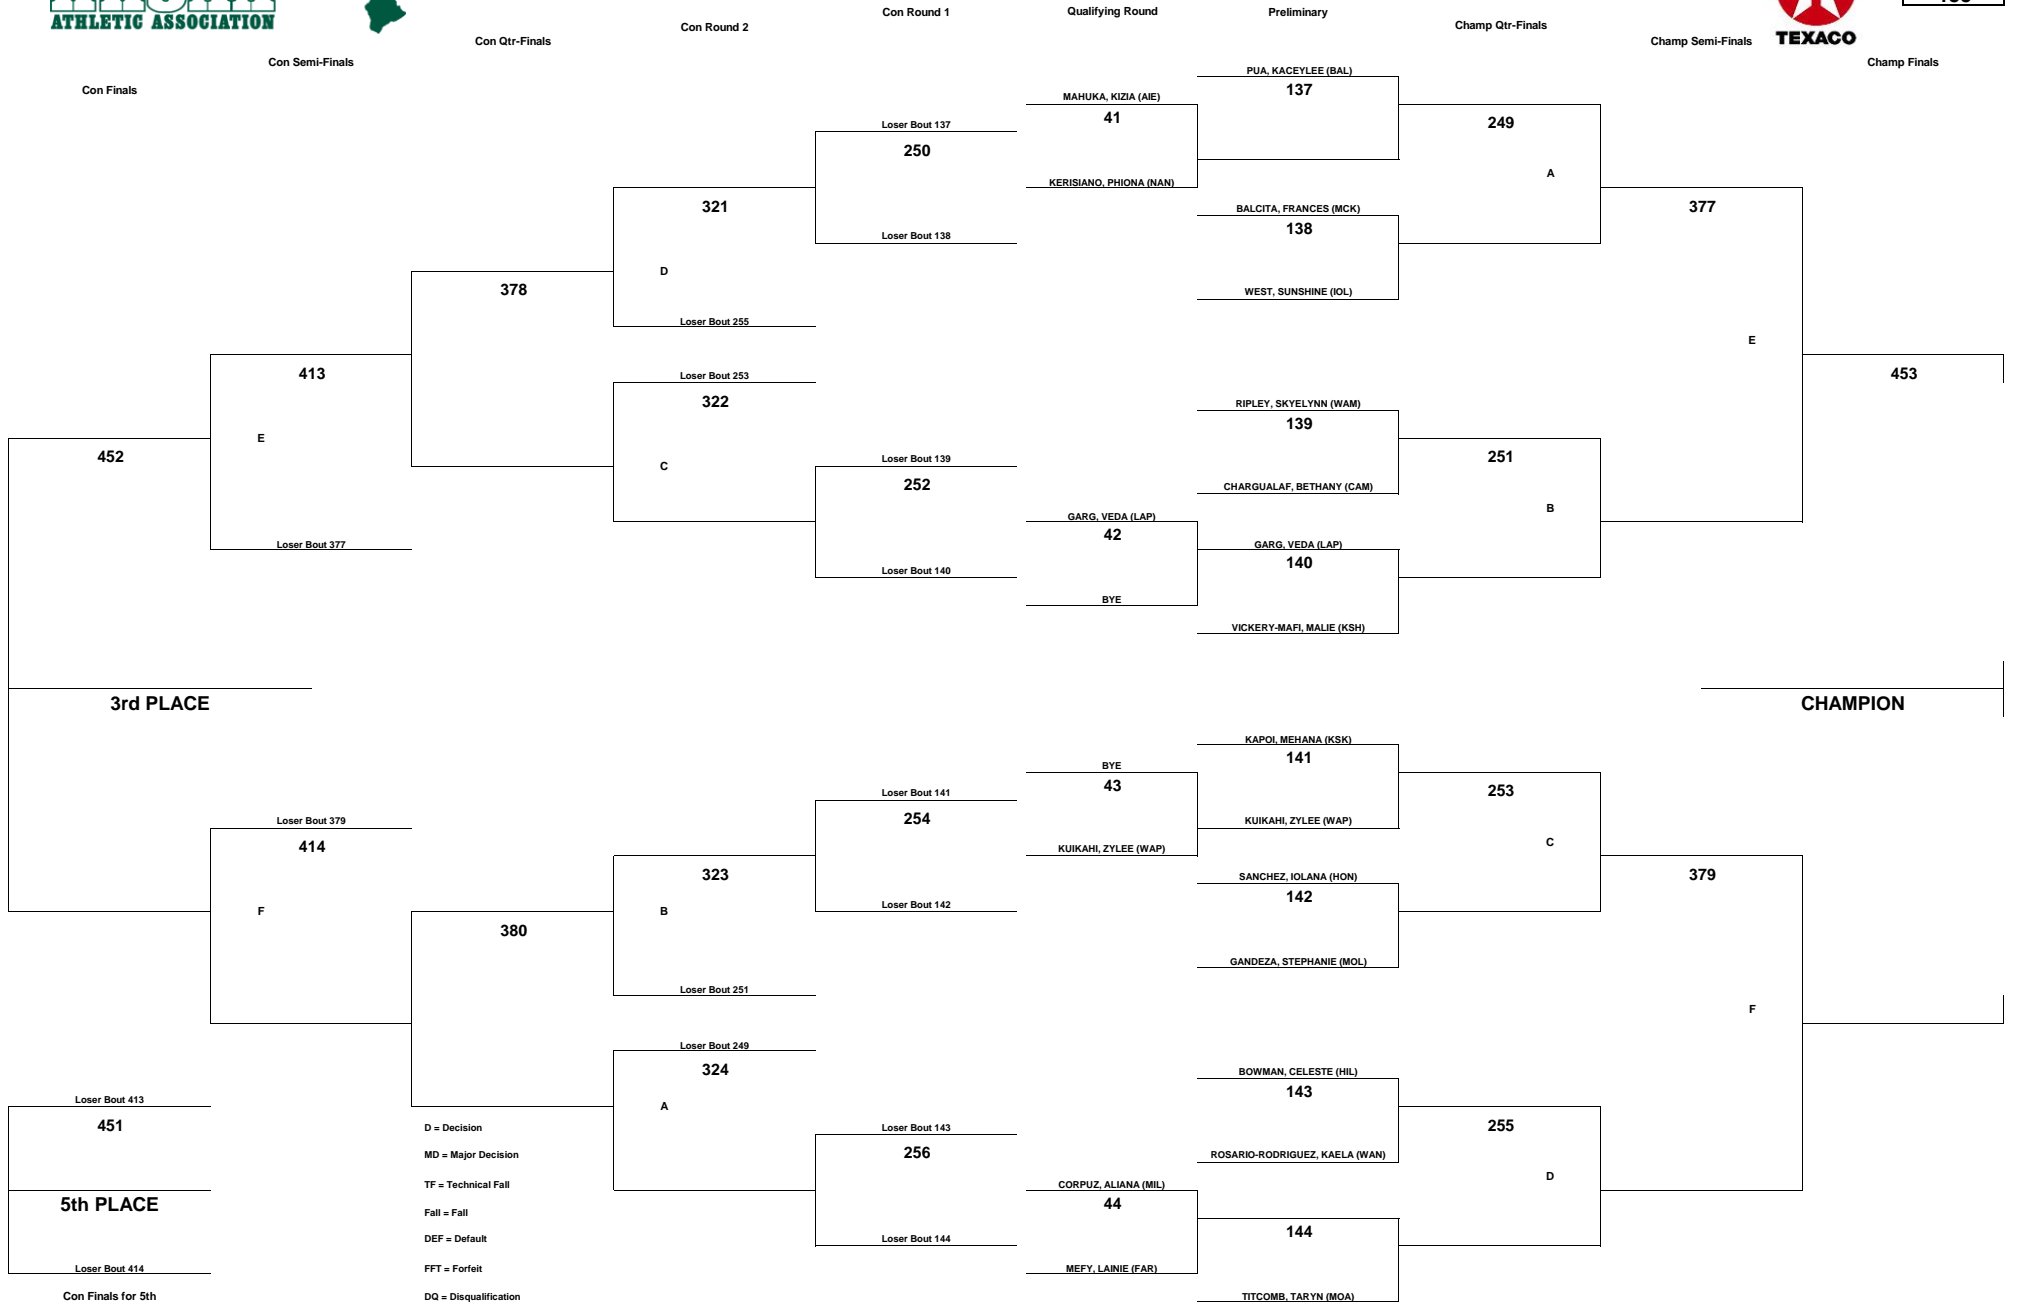

TEXACO-HAWAII HIGH SCHOOL ATHLETIC ASSOCIATION 2022 GIRLS WRESTLING CHAMPIONSHIPS

WEIGHT CLASS
145

TEXACO-HAWAII HIGH SCHOOL ATHLETIC ASSOCIATION 2022 GIRLS WRESTLING CHAMPIONSHIPS

WEIGHT CLASS
155

TEXACO-HAWAII HIGH SCHOOL ATHLETIC ASSOCIATION 2022 GIRLS WRESTLING CHAMPIONSHIPS