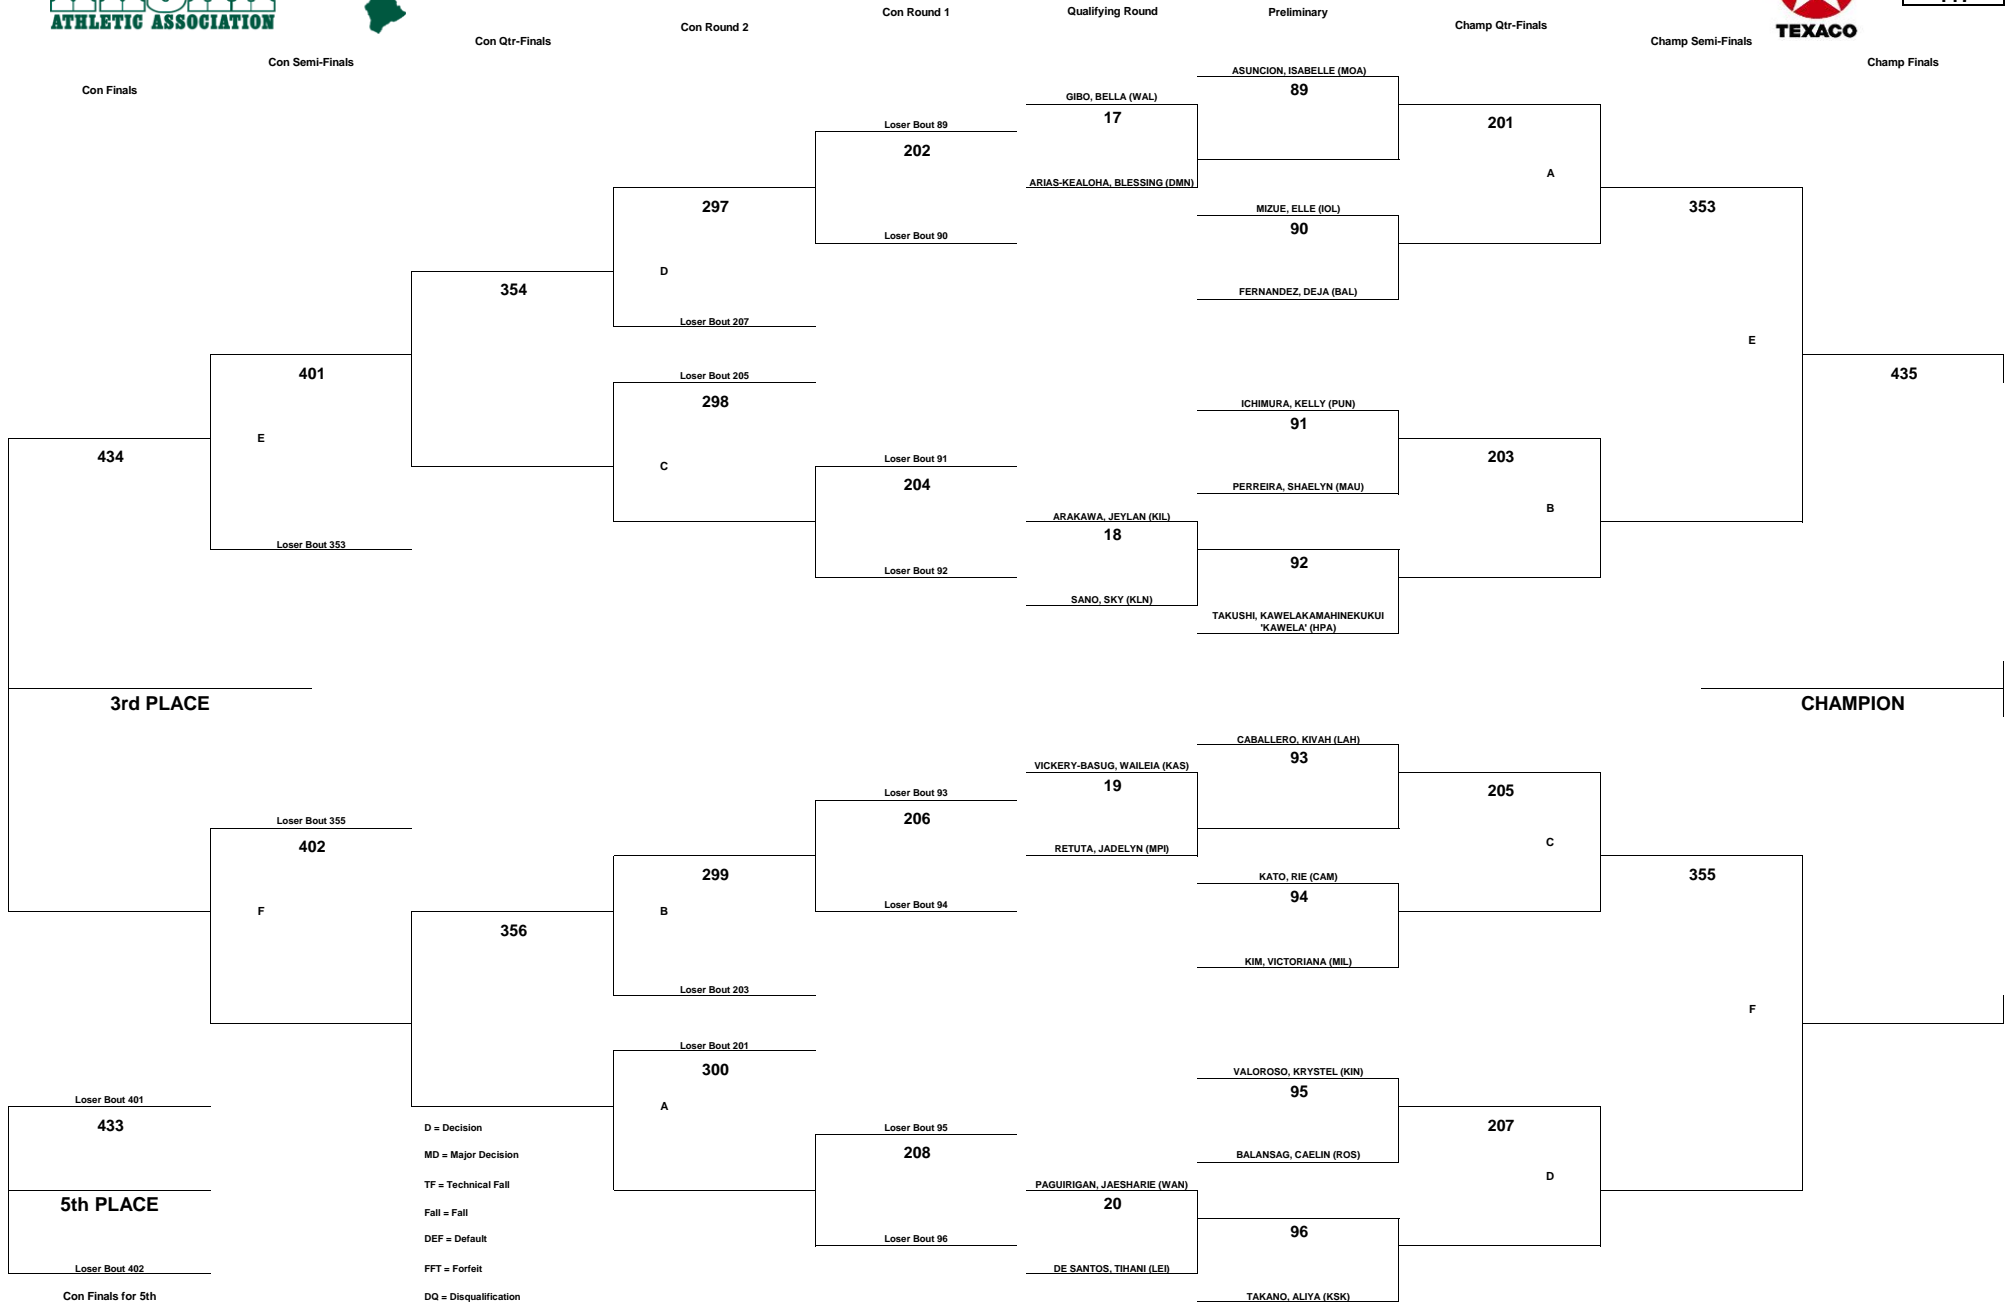

TEXACO-HAWAII HIGH SCHOOL ATHLETIC ASSOCIATION 2022 GIRLS WRESTLING CHAMPIONSHIPS

WEIGHT CLASS
122

TEXACO-HAWAII HIGH SCHOOL ATHLETIC ASSOCIATION 2022 GIRLS WRESTLING CHAMPIONSHIPS

WEIGHT CLASS
127

D = Decision
 MD = Major Decision
 TF = Technical Fall
 Fall = Fall
 DEF = Default
 FFT = Forfeit
 DQ = Disqualification