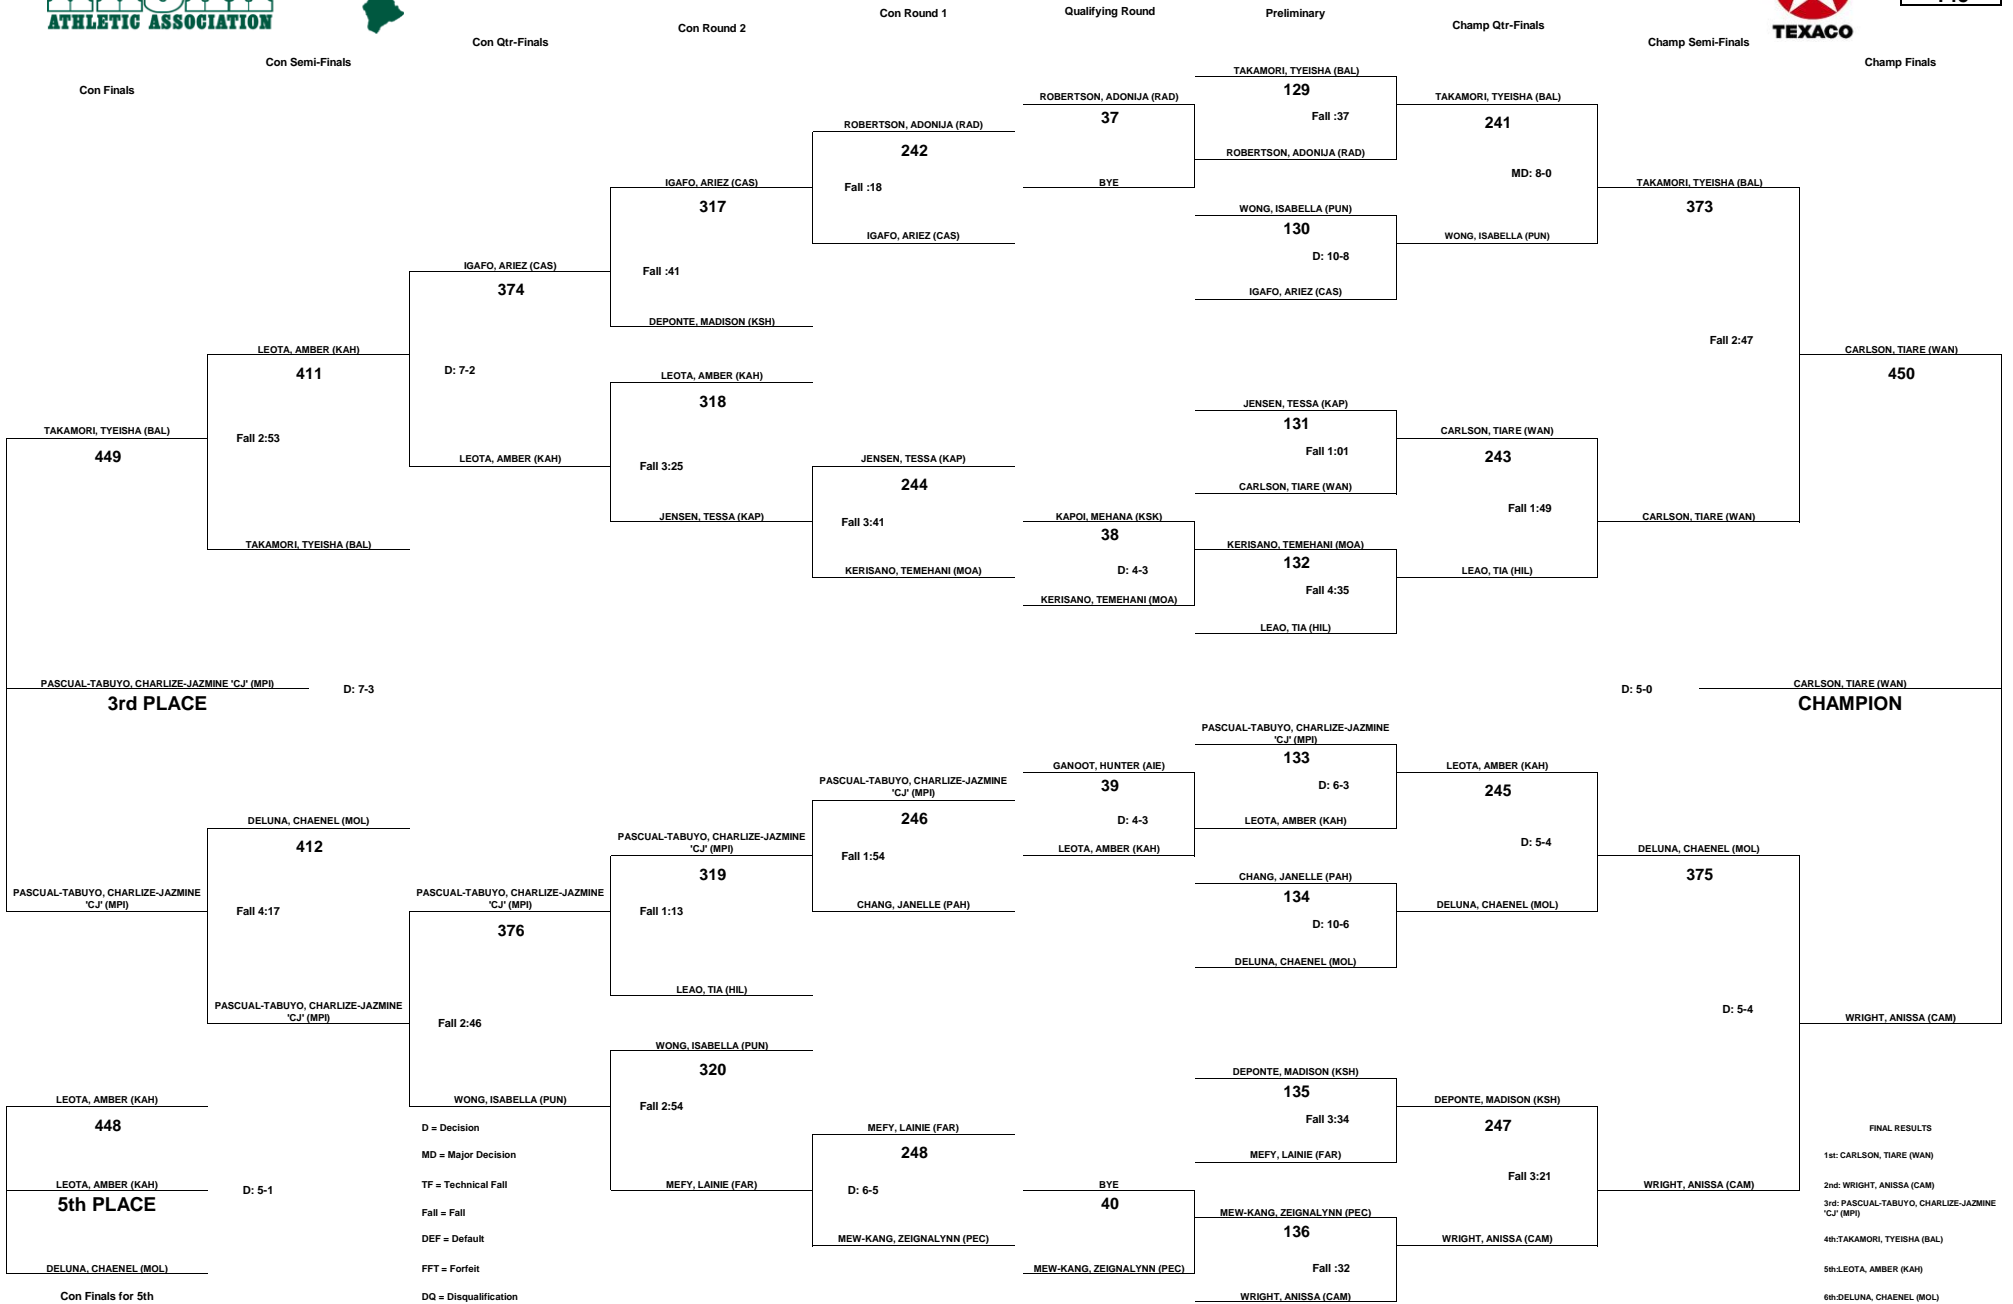

TEXACO-HAWAII HIGH SCHOOL ATHLETIC ASSOCIATION 2020 GIRLS WRESTLING CHAMPIONSHIPS

WEIGHT CLASS
145

D = Decision
MD = Major Decision
TF = Technical Fall
Fall = Fall
DEF = Default
FFT = Forfeit
DQ = Disqualification