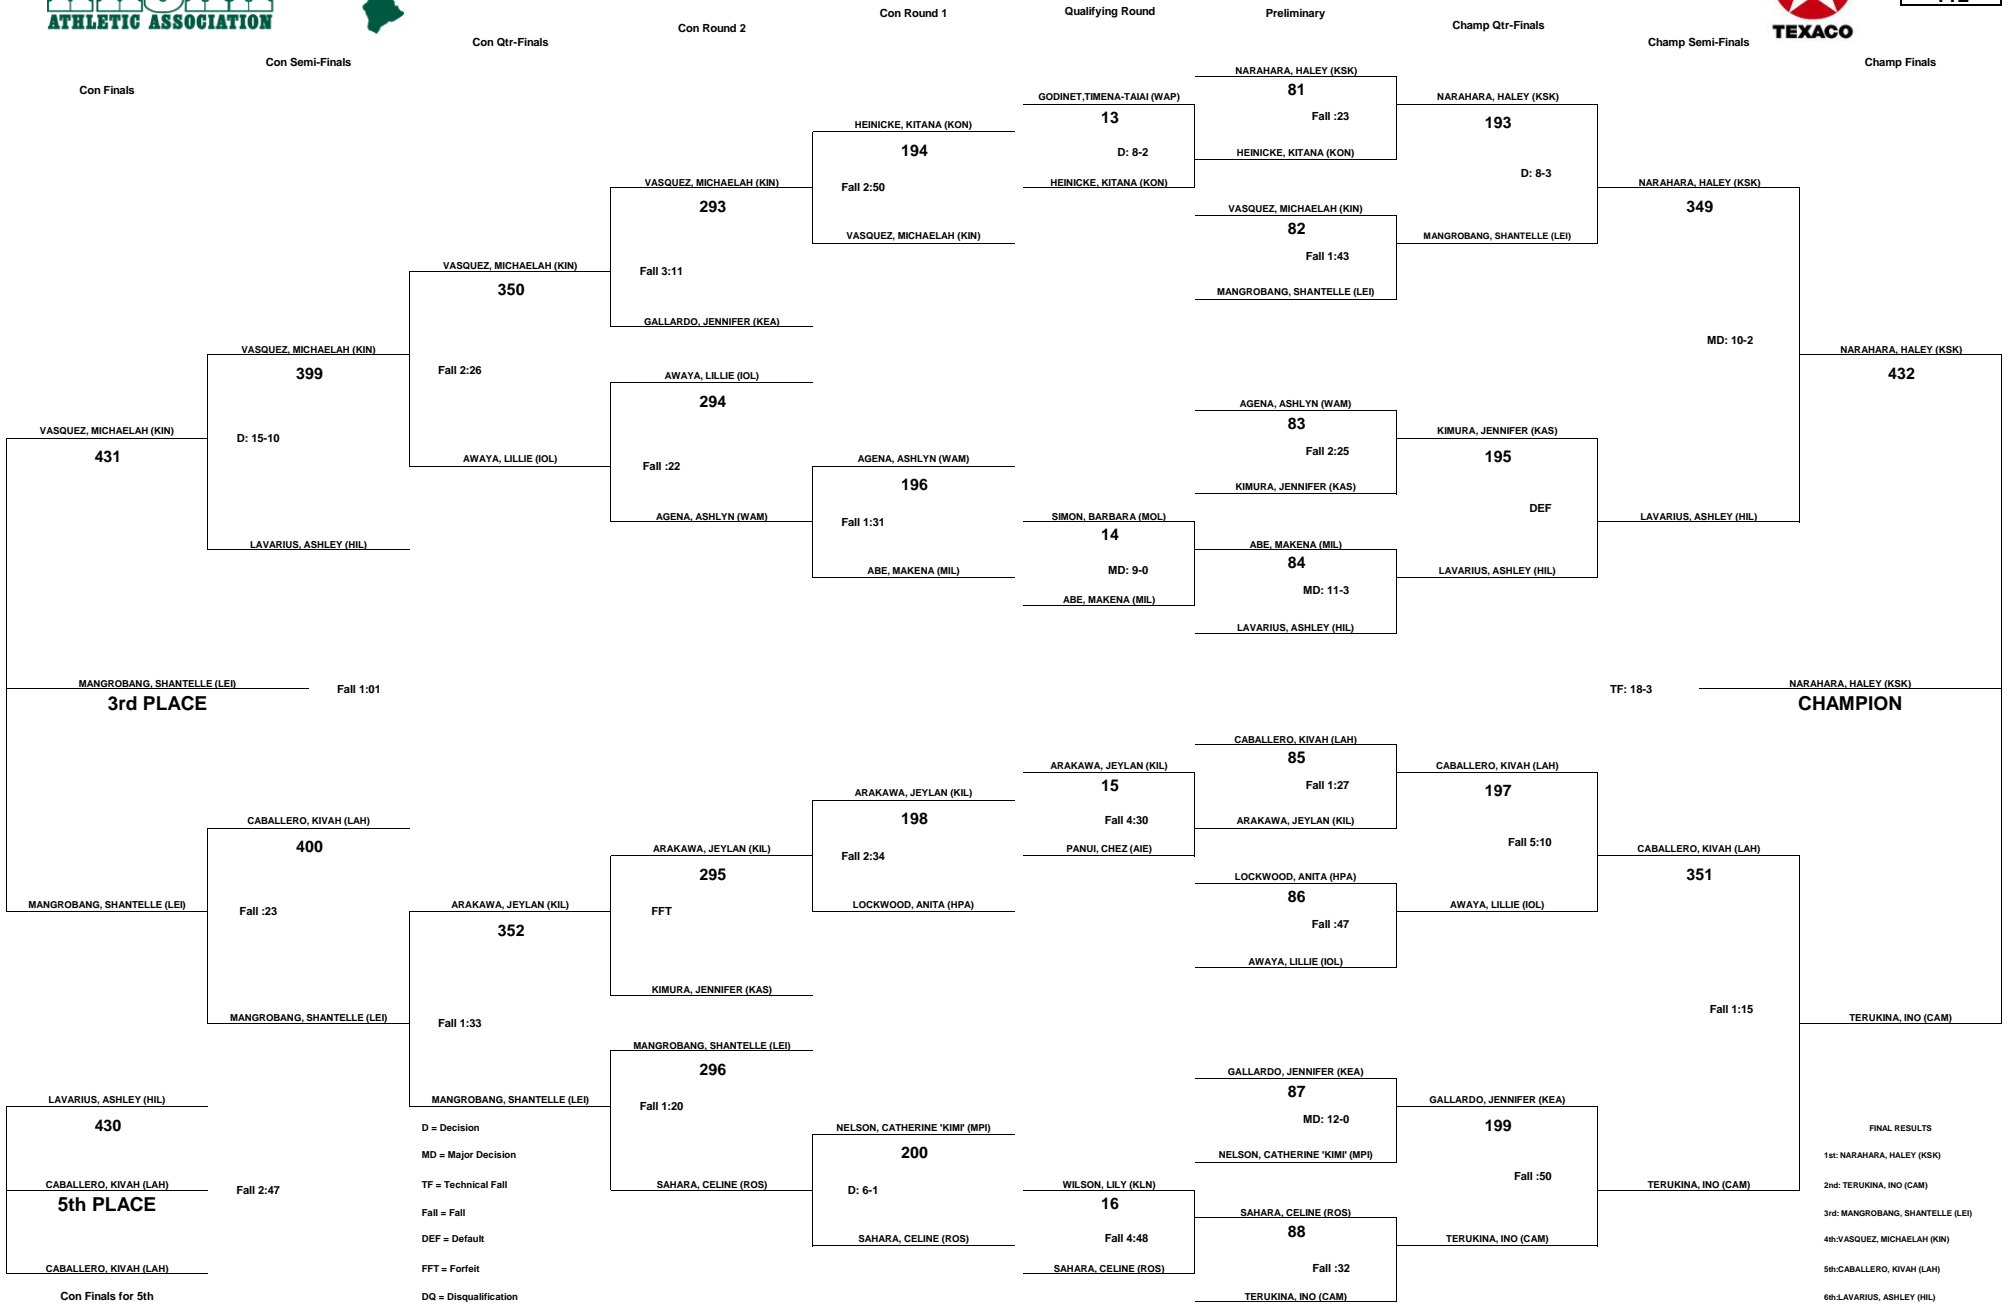

TEXACO-HAWAII HIGH SCHOOL ATHLETIC ASSOCIATION 2020 GIRLS WRESTLING CHAMPIONSHIPS

WEIGHT CLASS
112