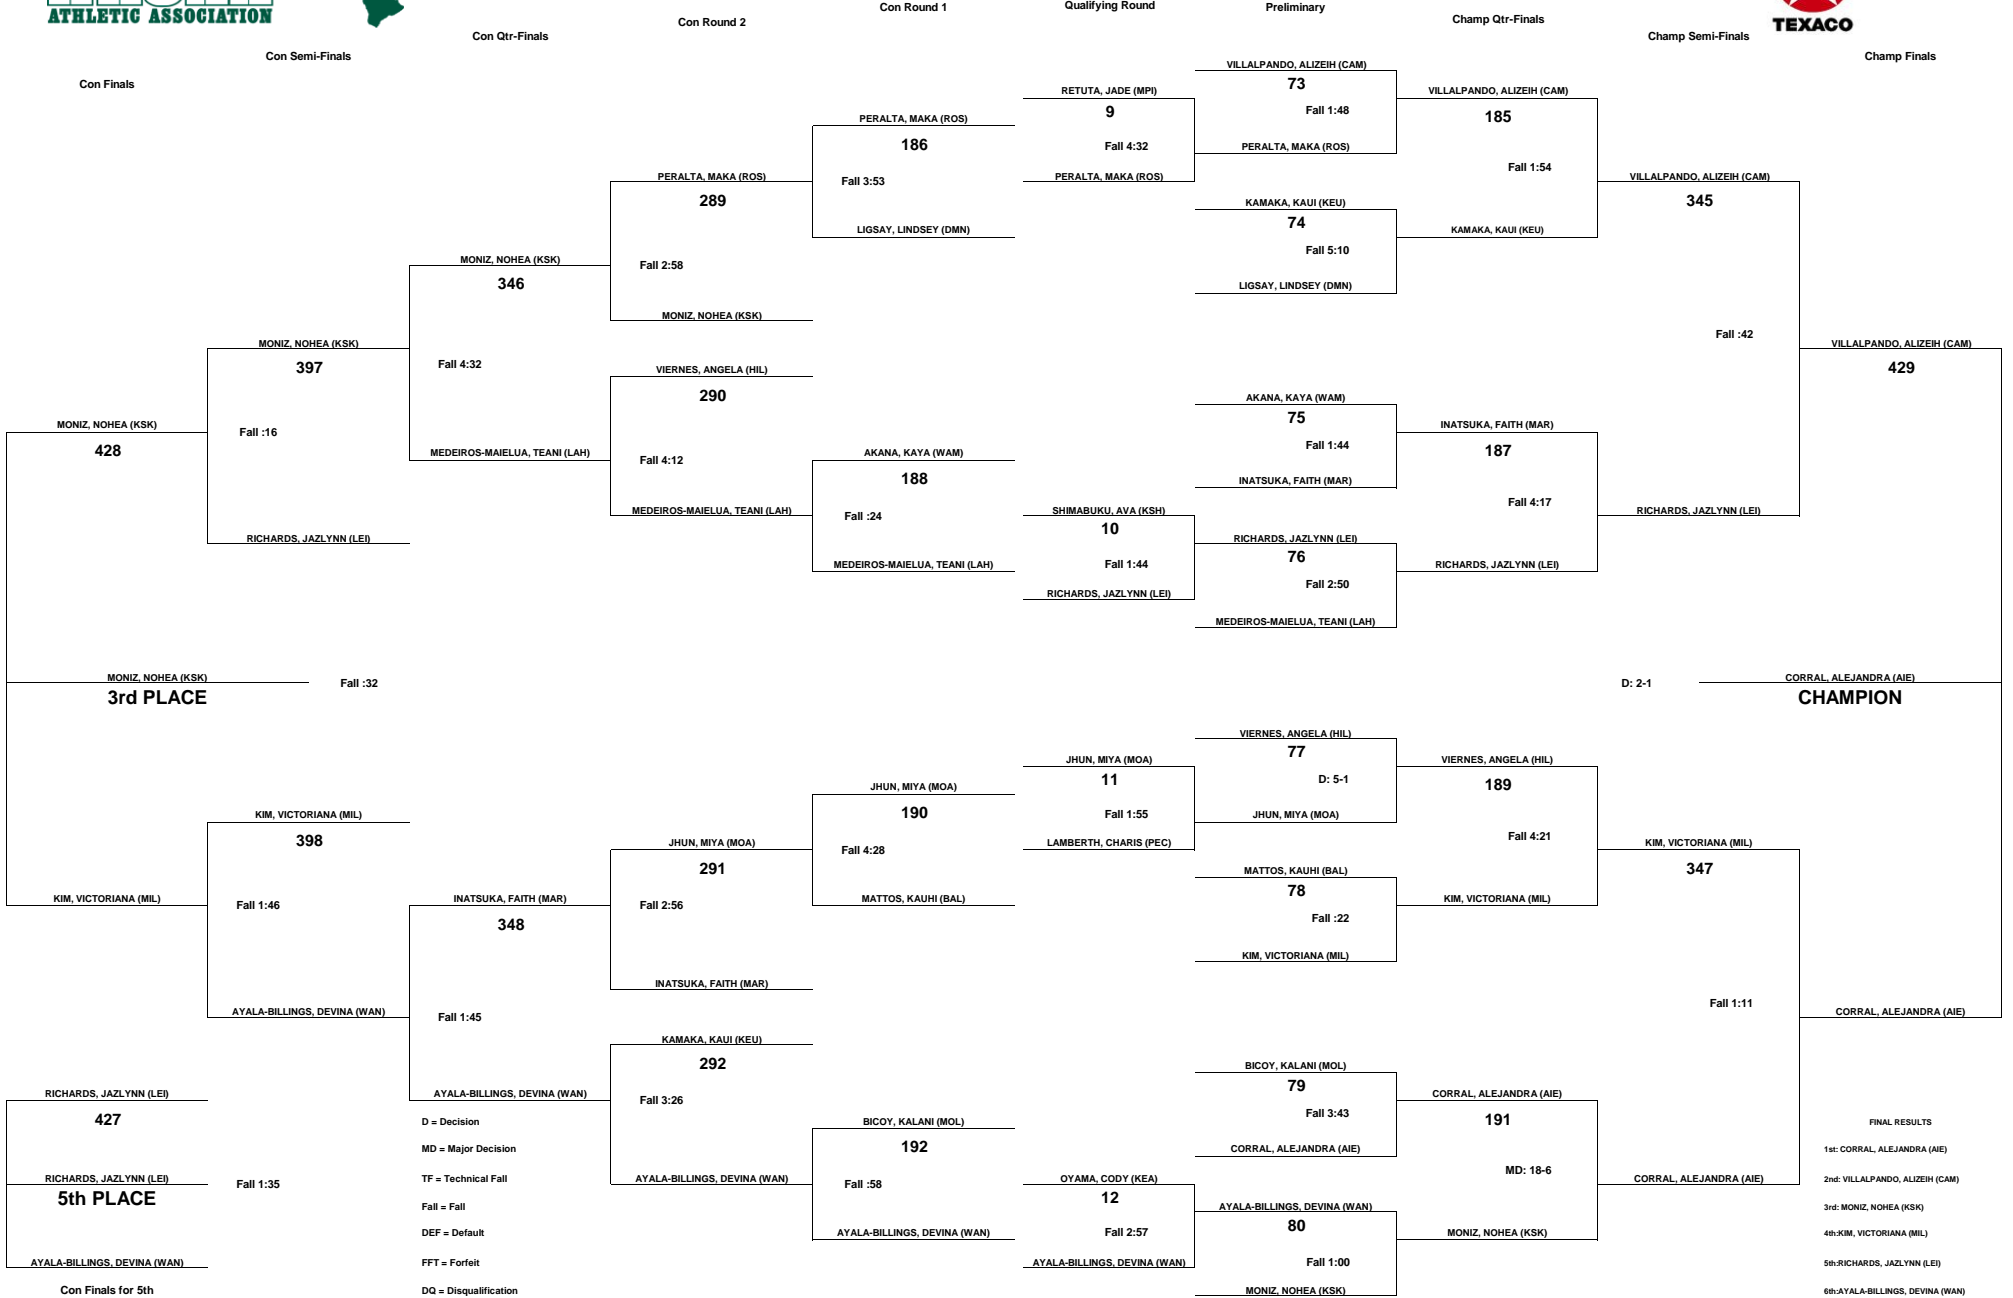

TEXACO-HAWAII HIGH SCHOOL ATHLETIC ASSOCIATION 2020 GIRLS WRESTLING CHAMPIONSHIPS

WEIGHT CLASS
107