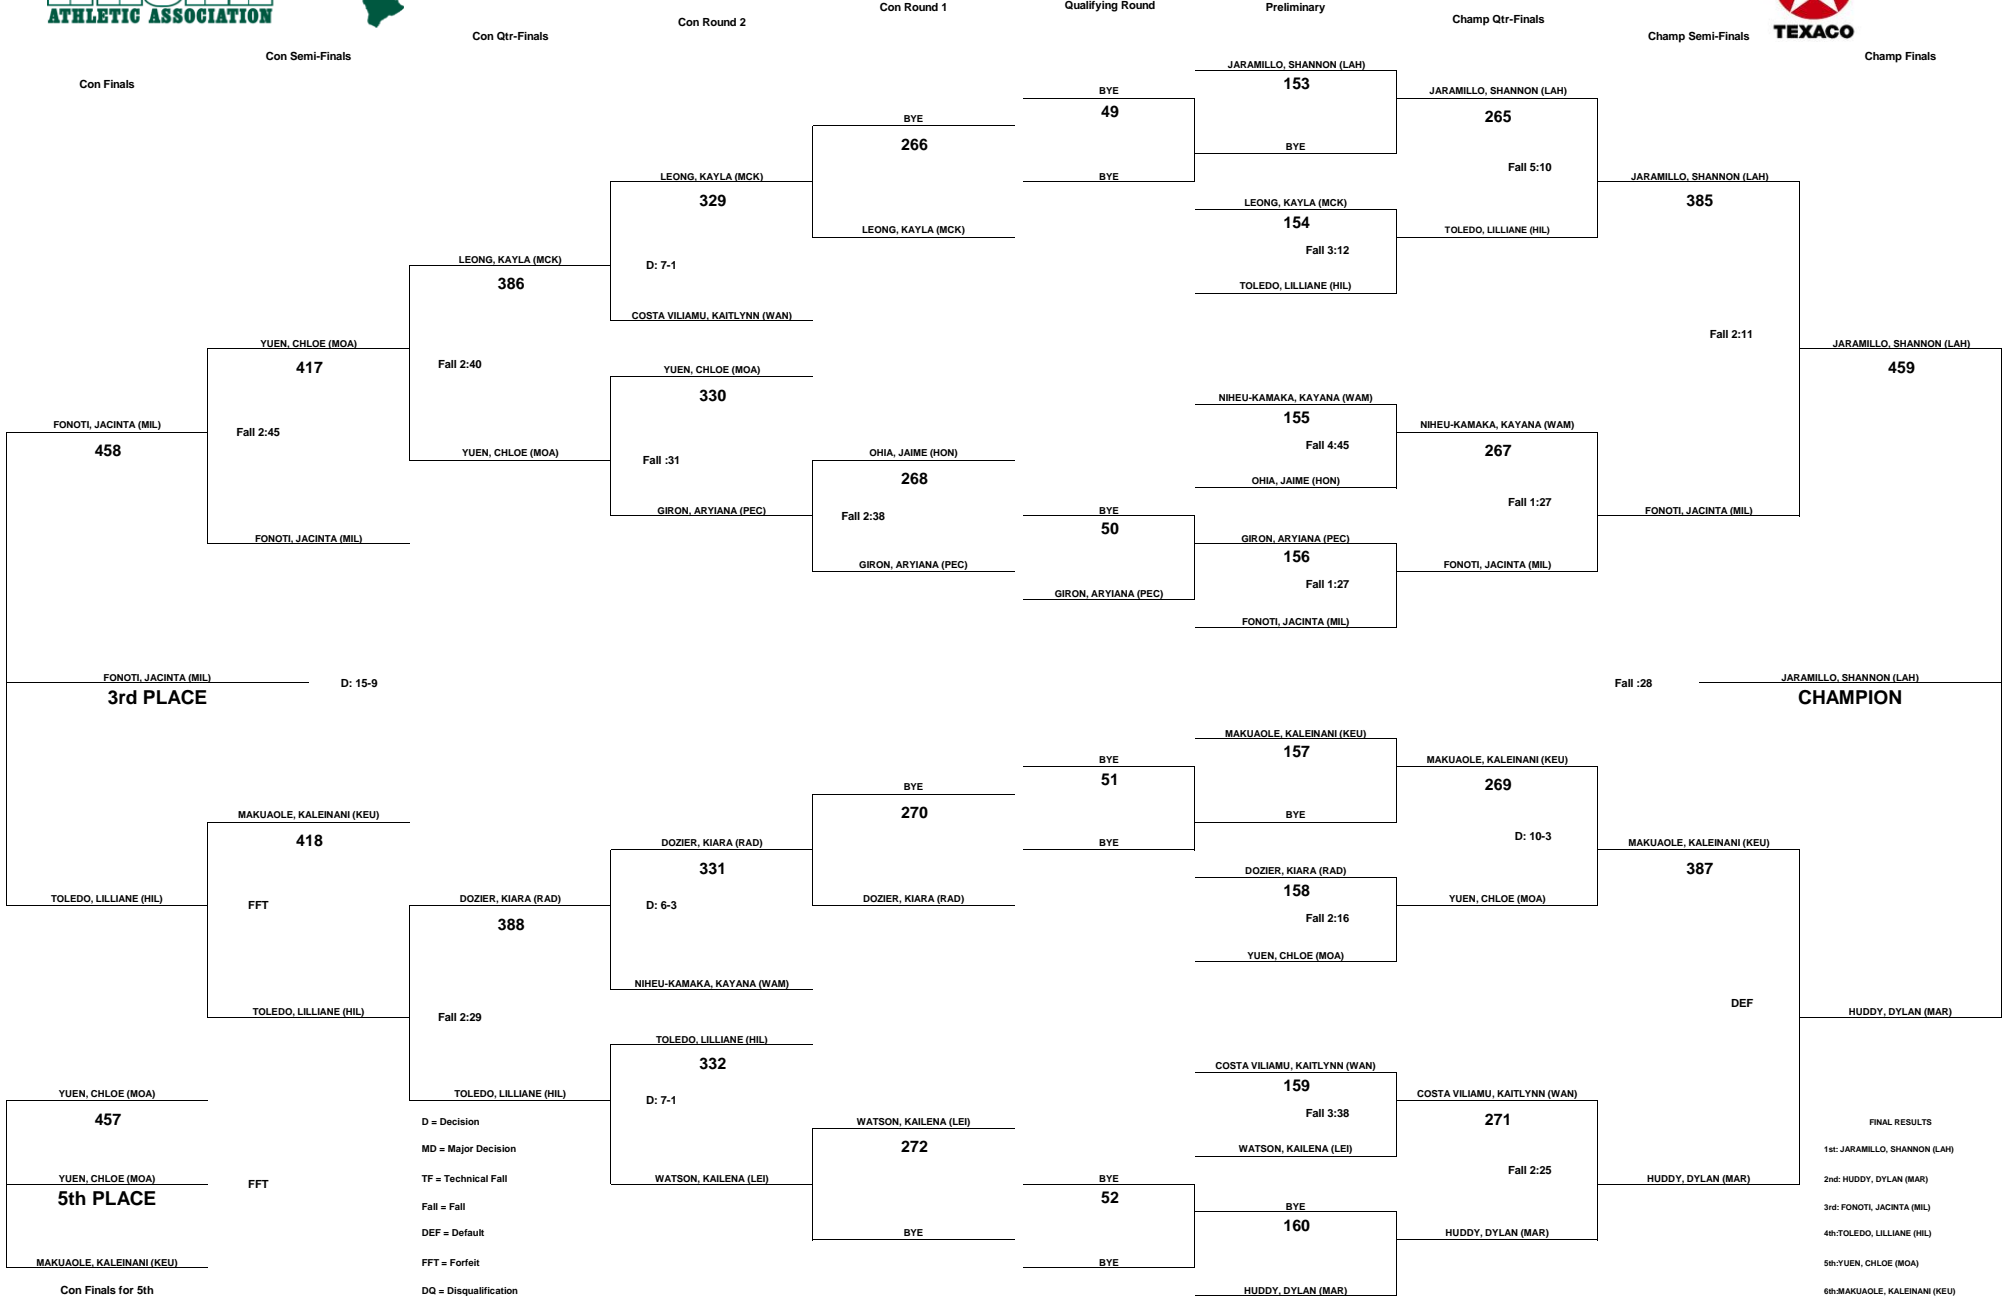

TEXACO-HAWAII HIGH SCHOOL ATHLETIC ASSOCIATION 2020 GIRLS WRESTLING CHAMPIONSHIPS

WEIGHT CLASS
184