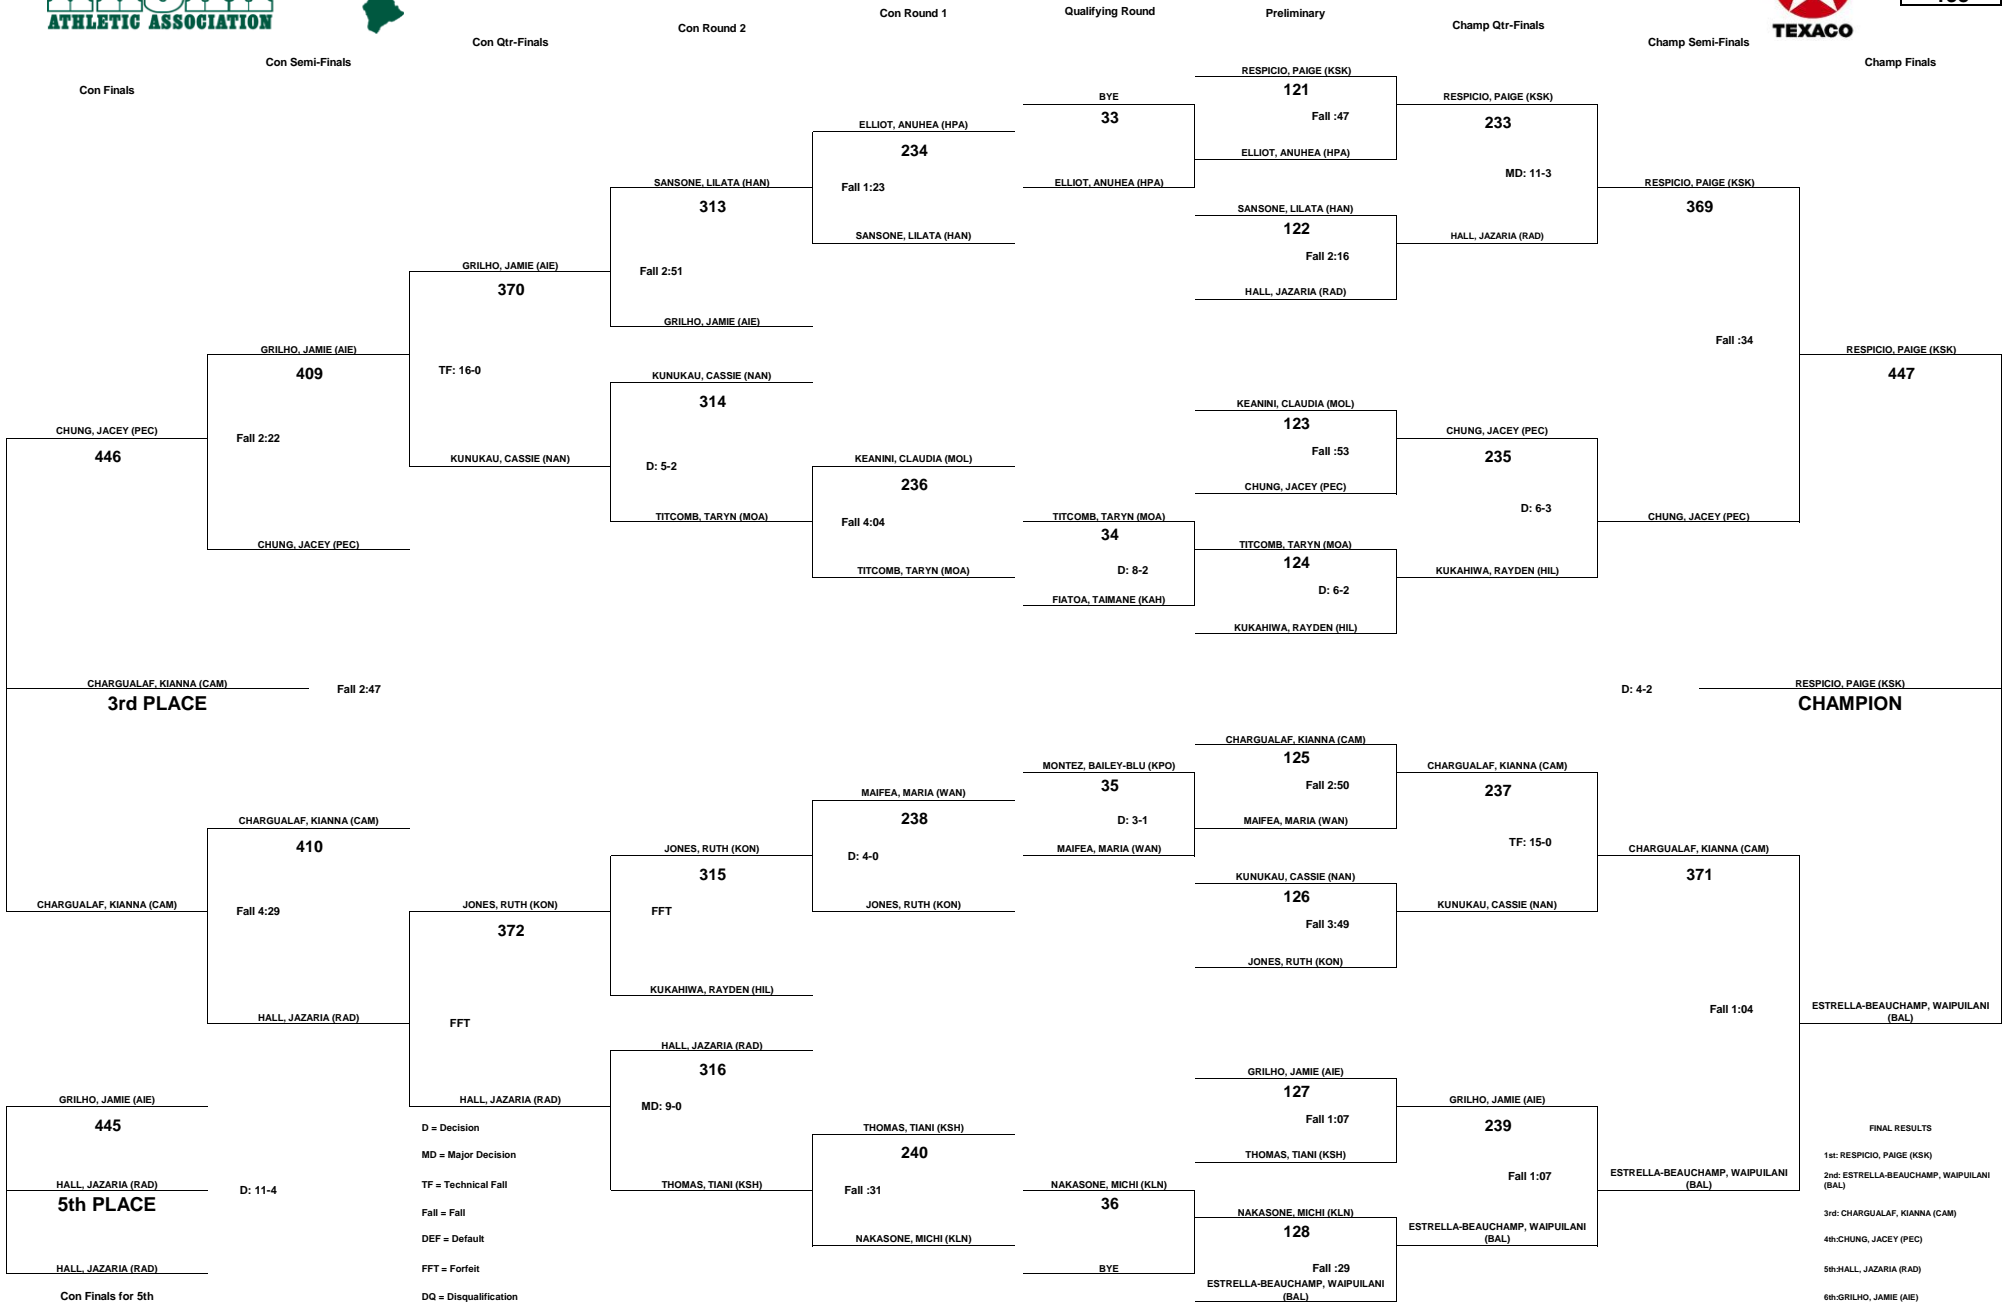

TEXACO-HAWAII HIGH SCHOOL ATHLETIC ASSOCIATION 2020 GIRLS WRESTLING CHAMPIONSHIPS

WEIGHT CLASS
138

Con Finals for 5th