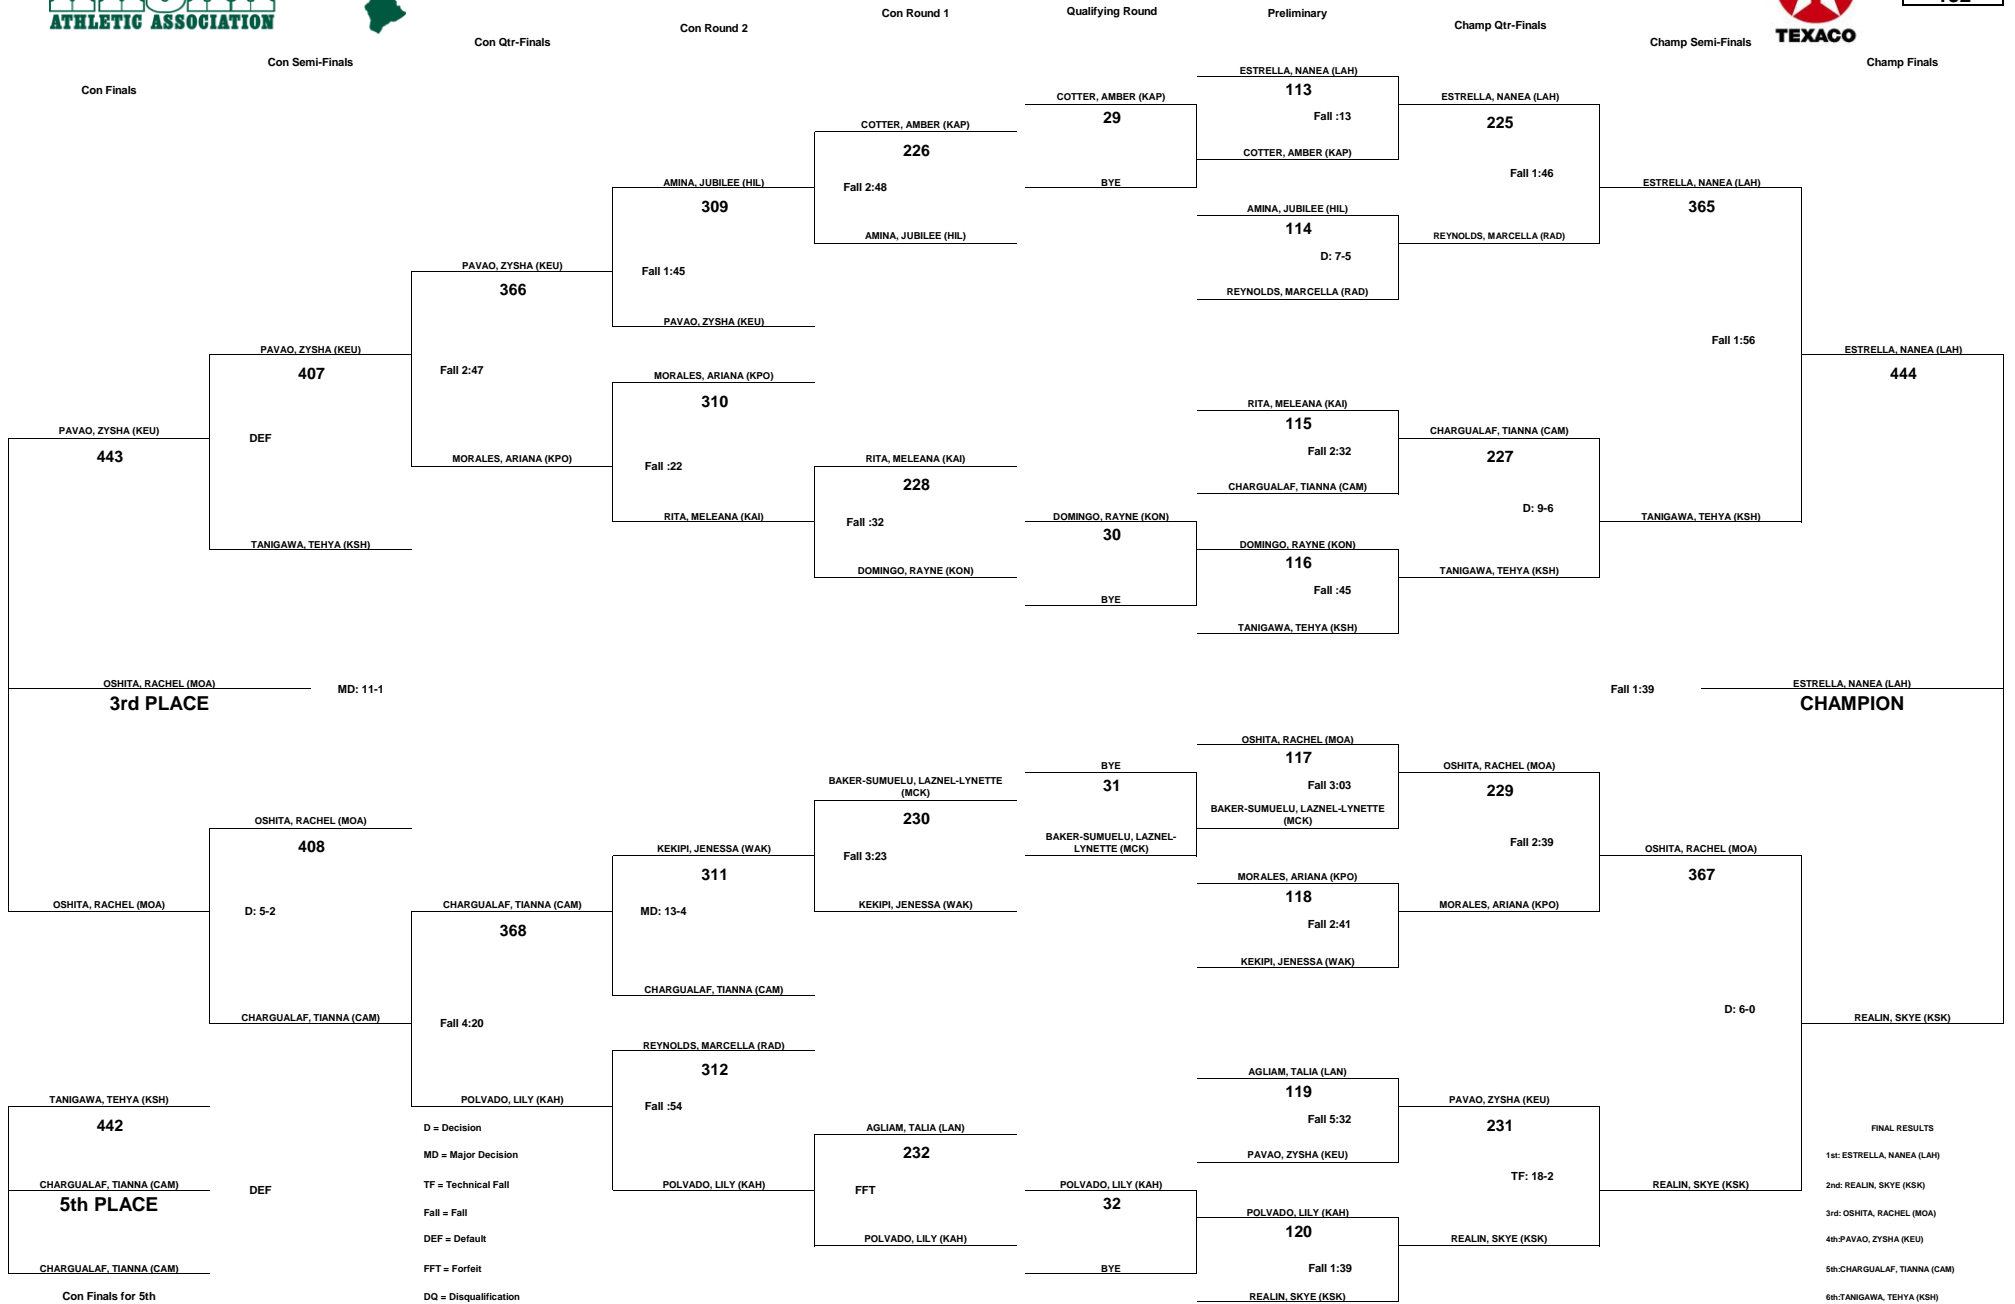

TEXACO-HAWAII HIGH SCHOOL ATHLETIC ASSOCIATION 2020 GIRLS WRESTLING CHAMPIONSHIPS

WEIGHT CLASS
132

Con Finals for 5th