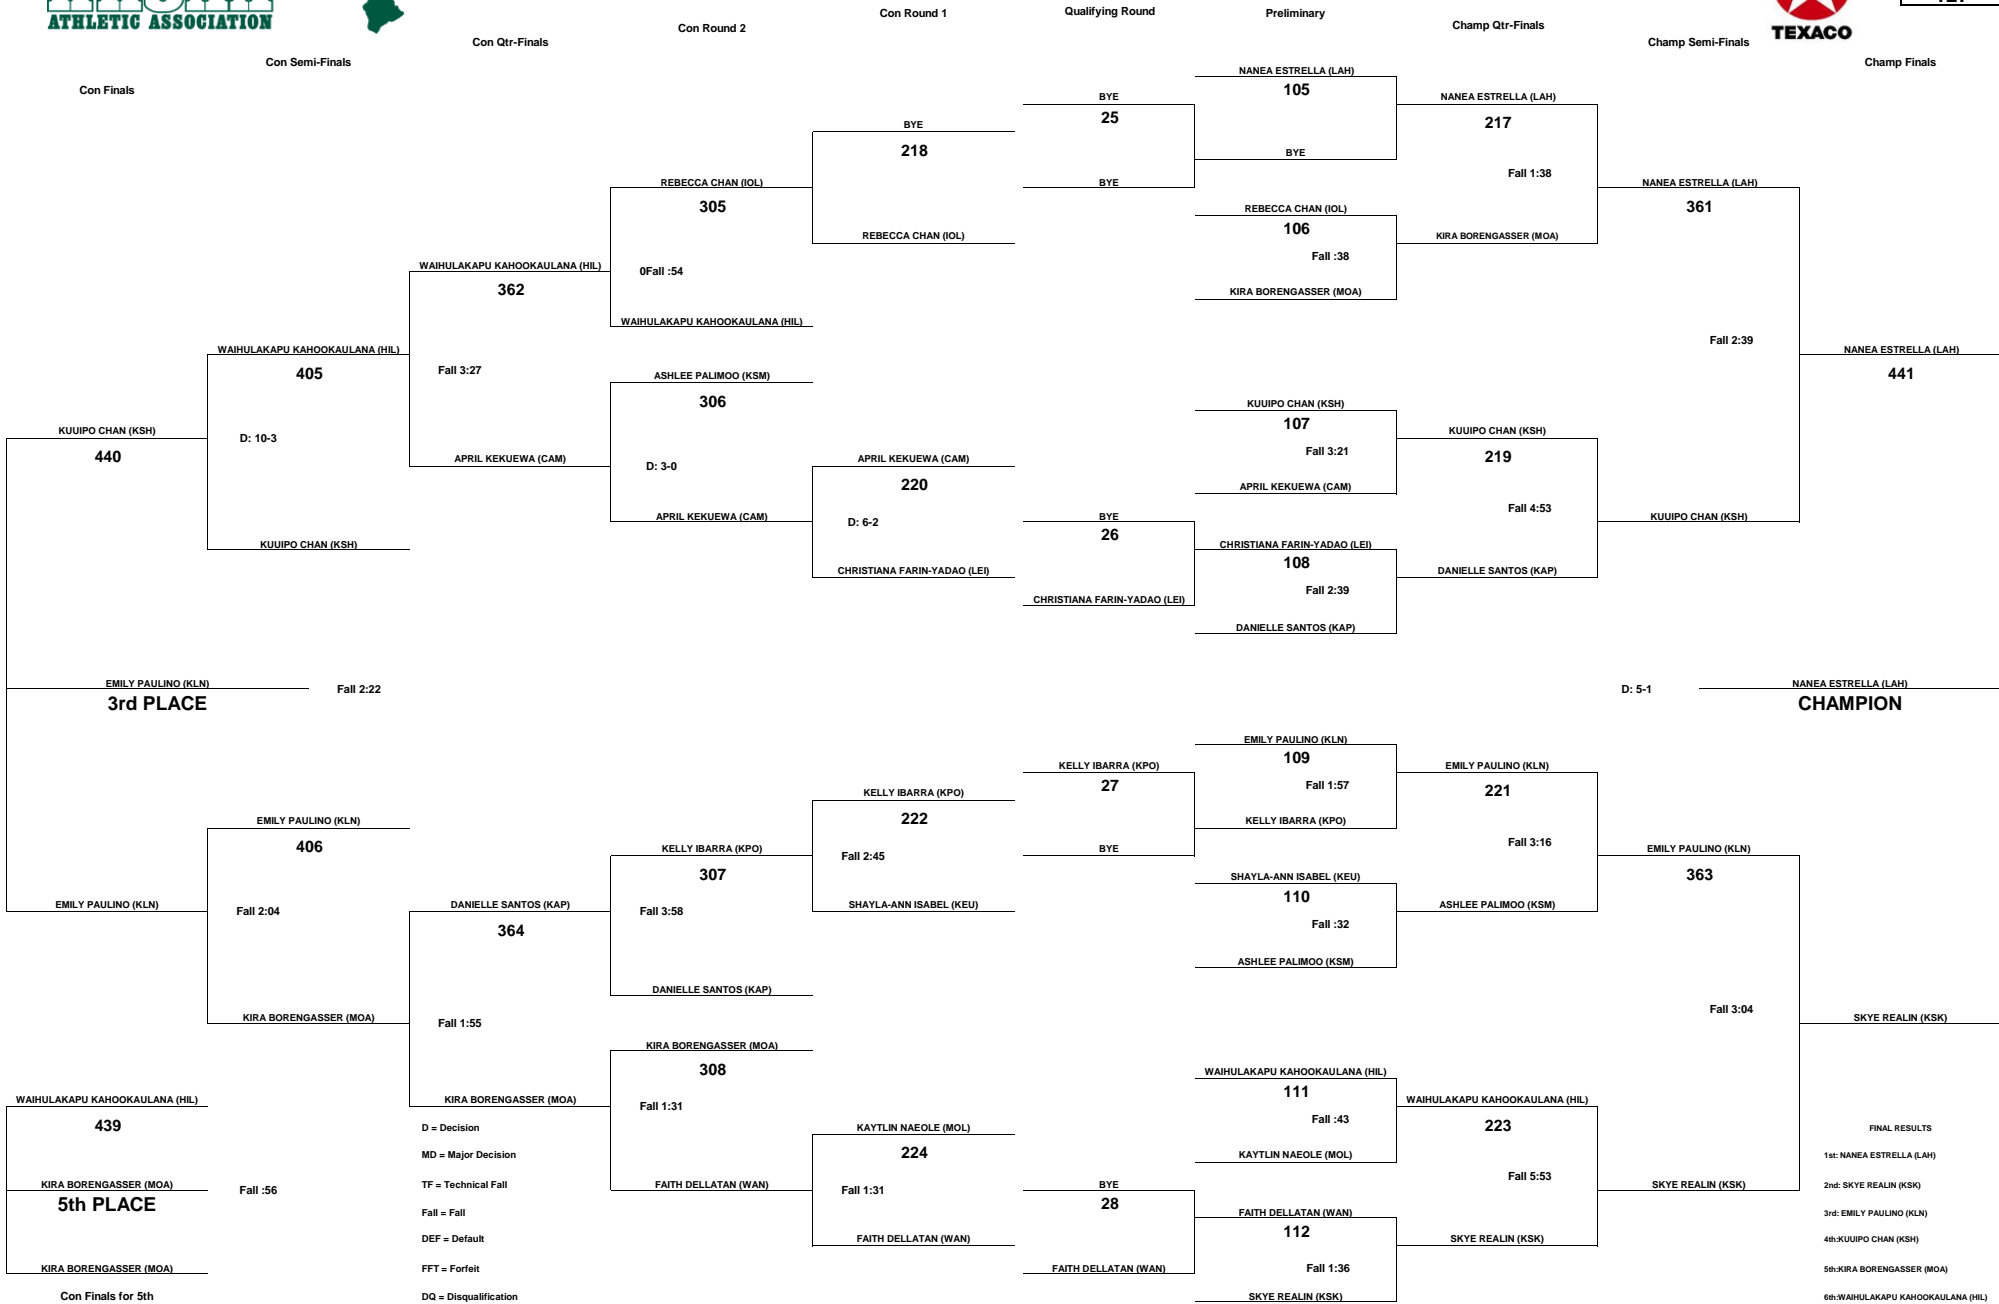

TEXACO-HAWAII HIGH SCHOOL ATHLETIC ASSOCIATION 2019 GIRLS WRESTLING CHAMPIONSHIPS

WEIGHT CLASS
127