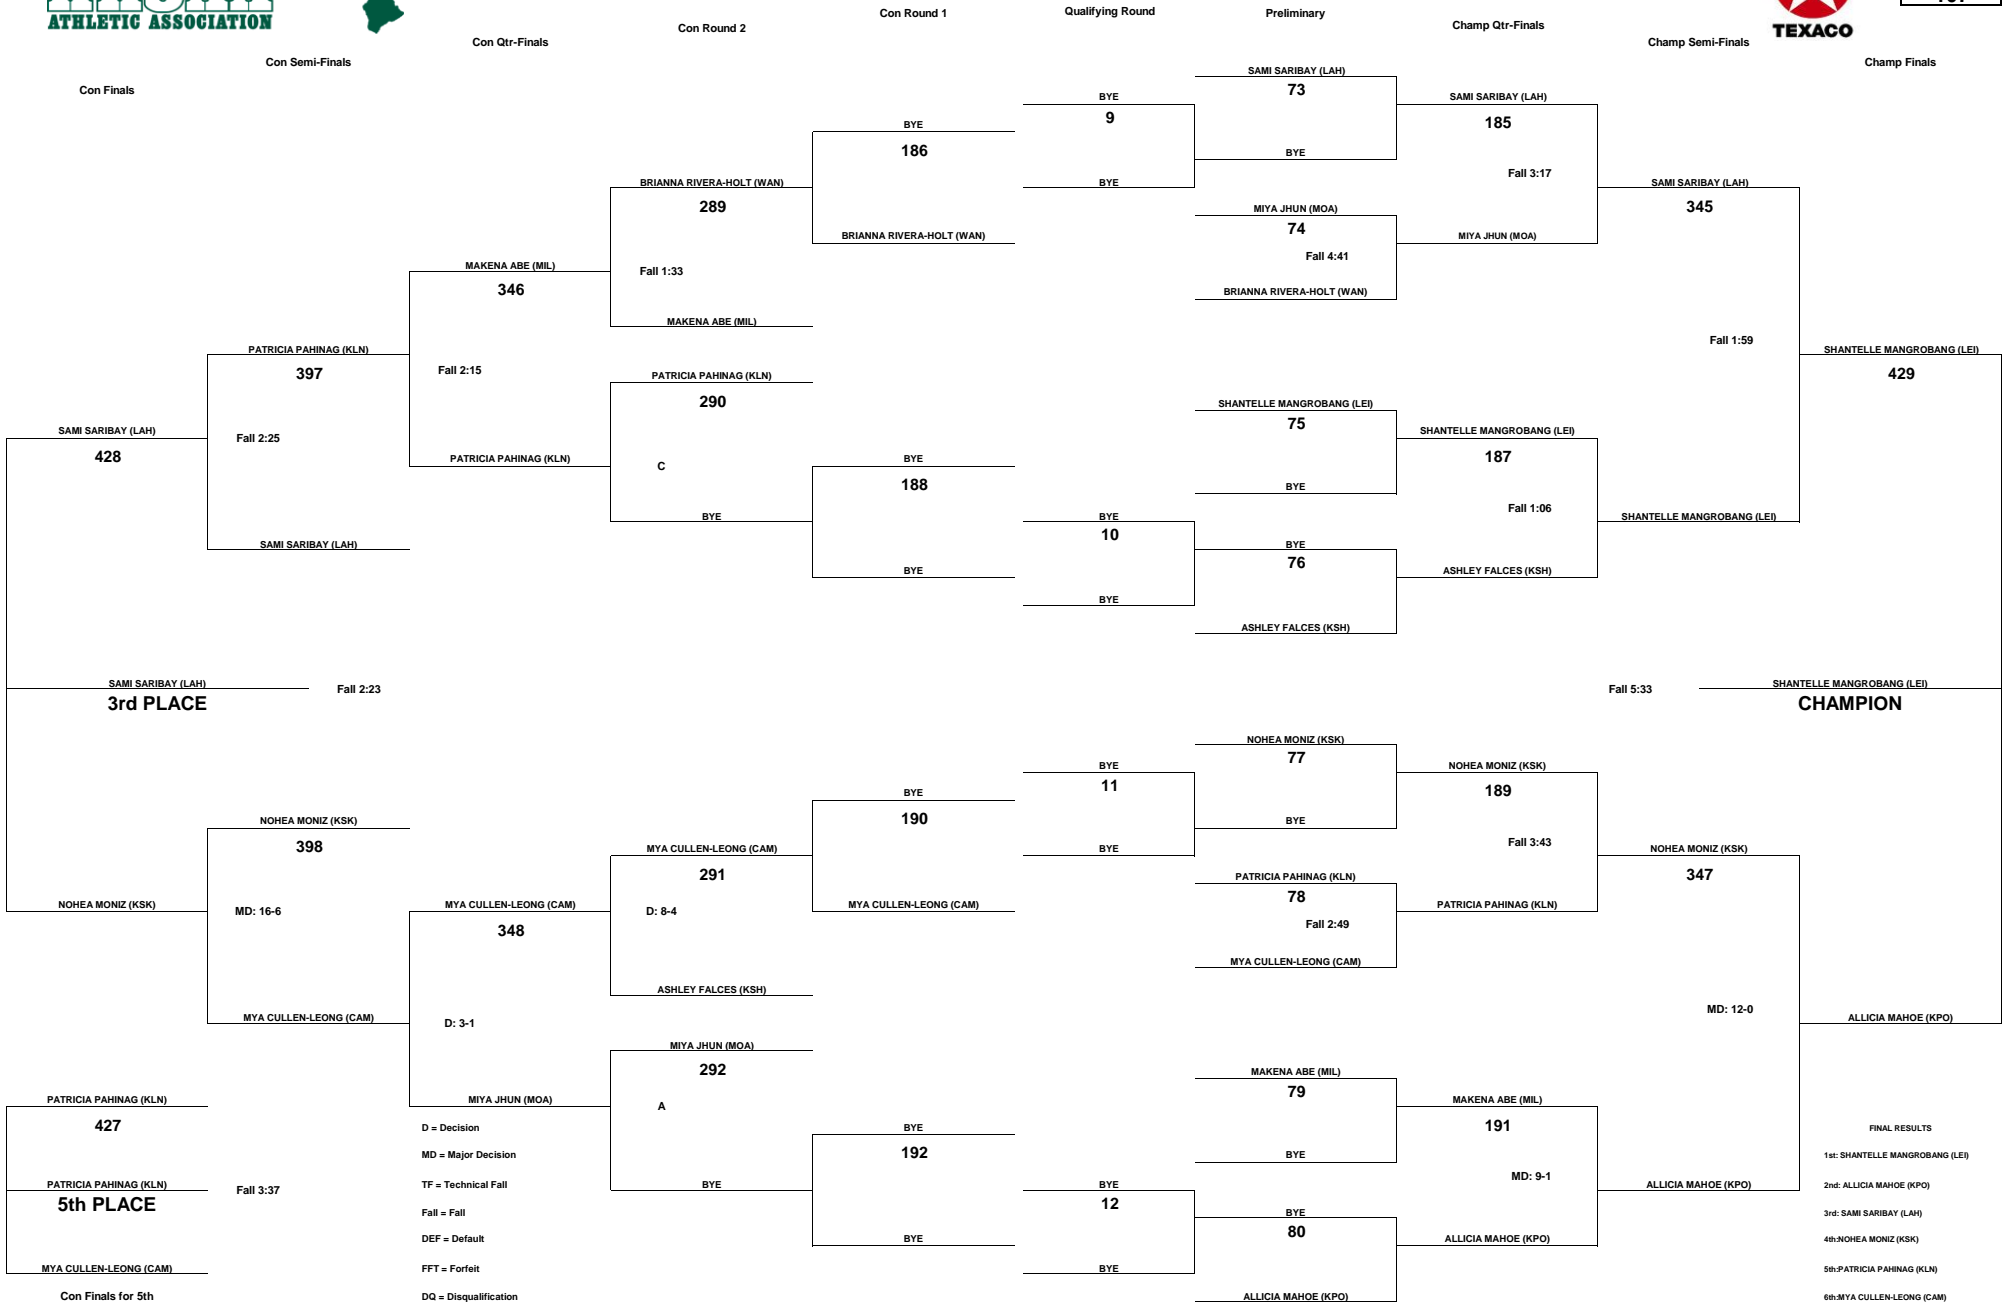

TEXACO-HAWAII HIGH SCHOOL ATHLETIC ASSOCIATION 2019 GIRLS WRESTLING CHAMPIONSHIPS

WEIGHT CLASS
107