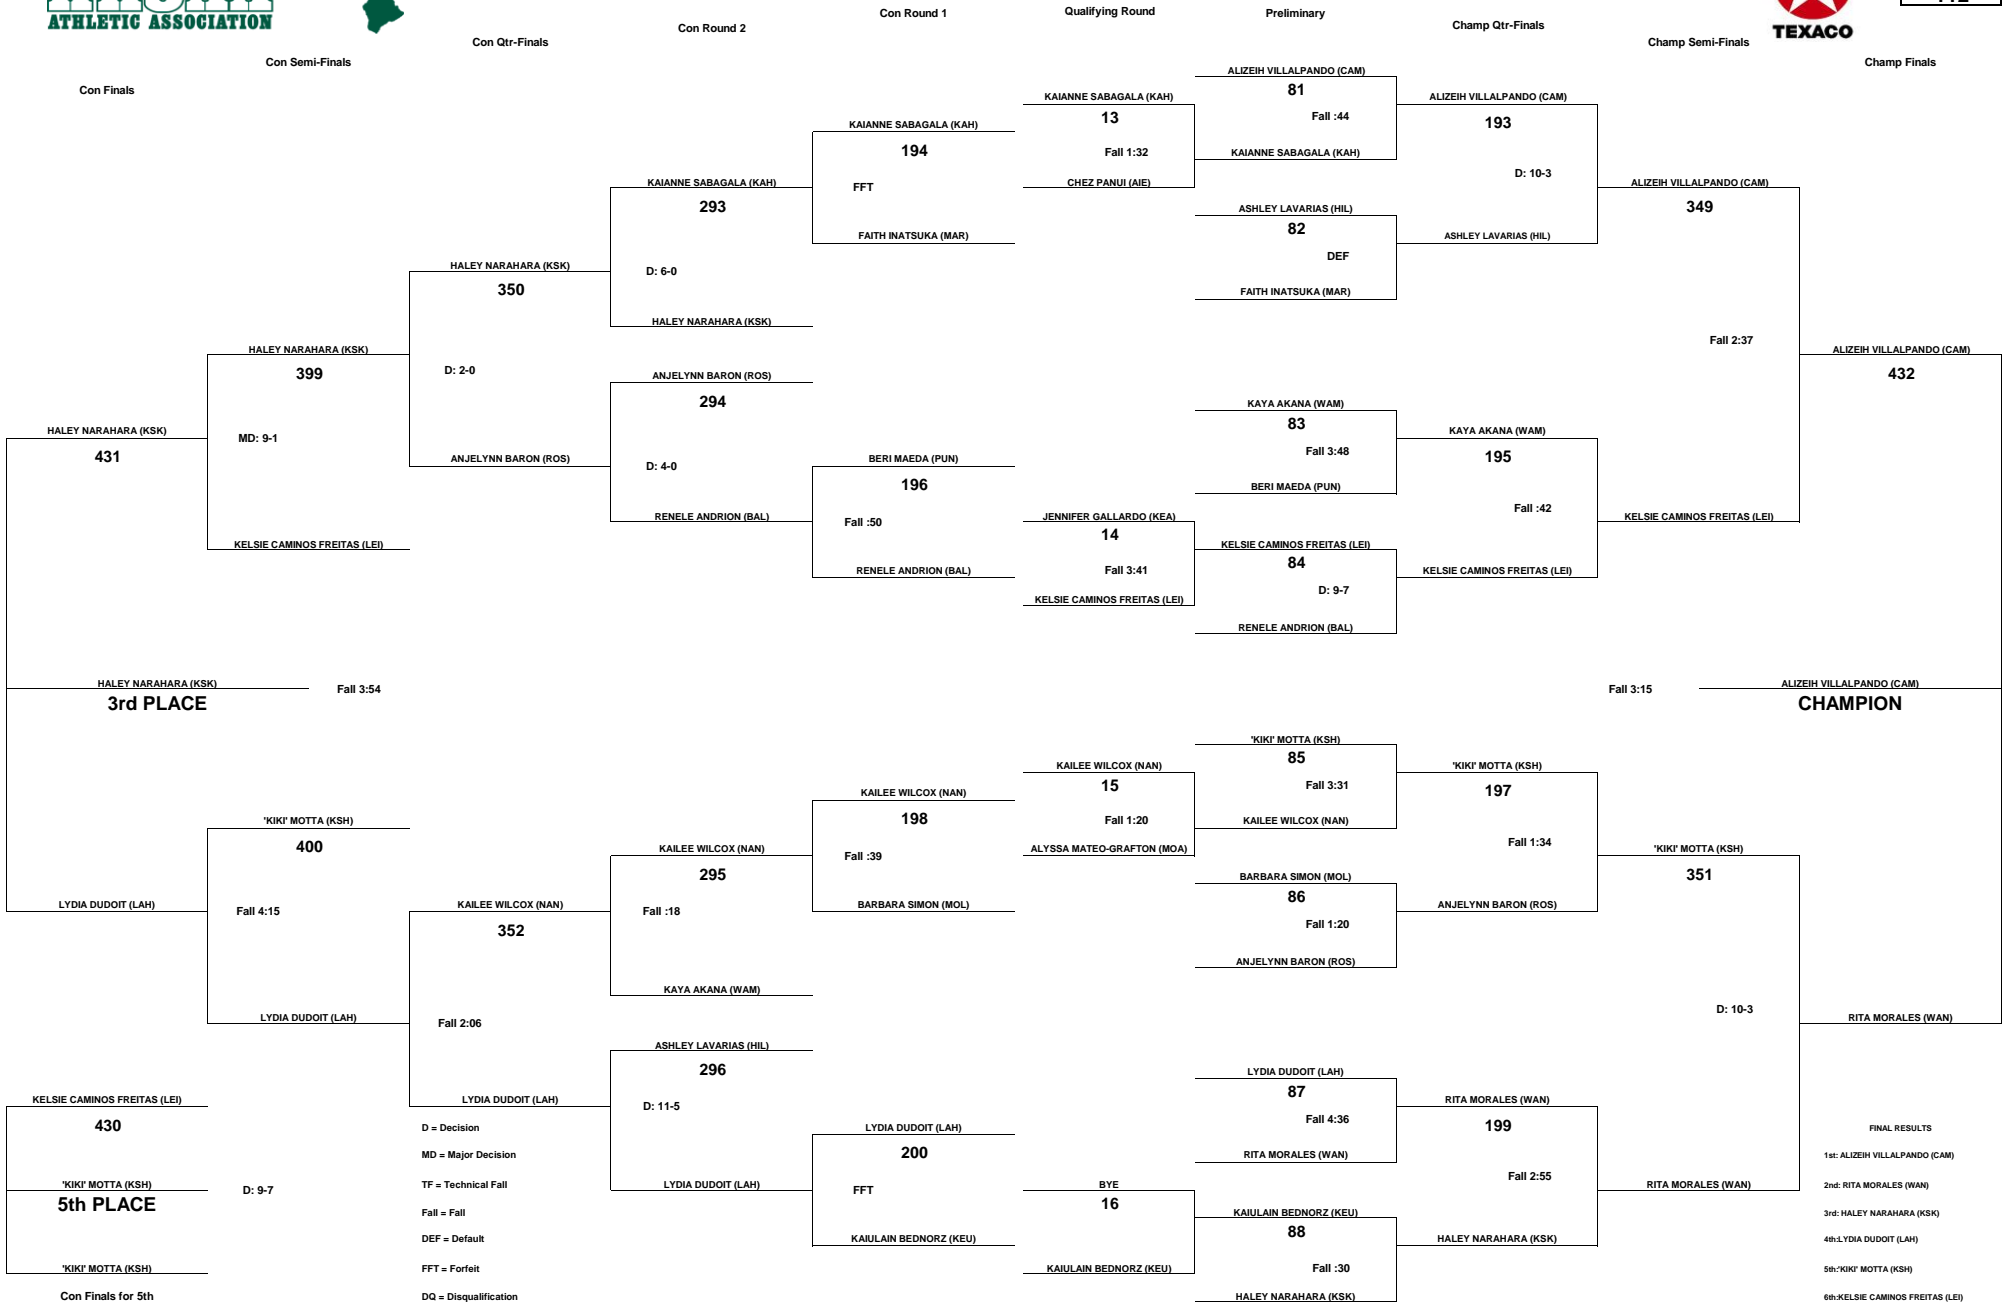

TEXACO-HAWAII HIGH SCHOOL ATHLETIC ASSOCIATION 2019 GIRLS WRESTLING CHAMPIONSHIPS

WEIGHT CLASS
112

D = Decision
MD = Major Decision
TF = Technical Fall
Fall = Fall
DEF = Default
FFT = Forfeit
DQ = Disqualification

Con Finals for 5th