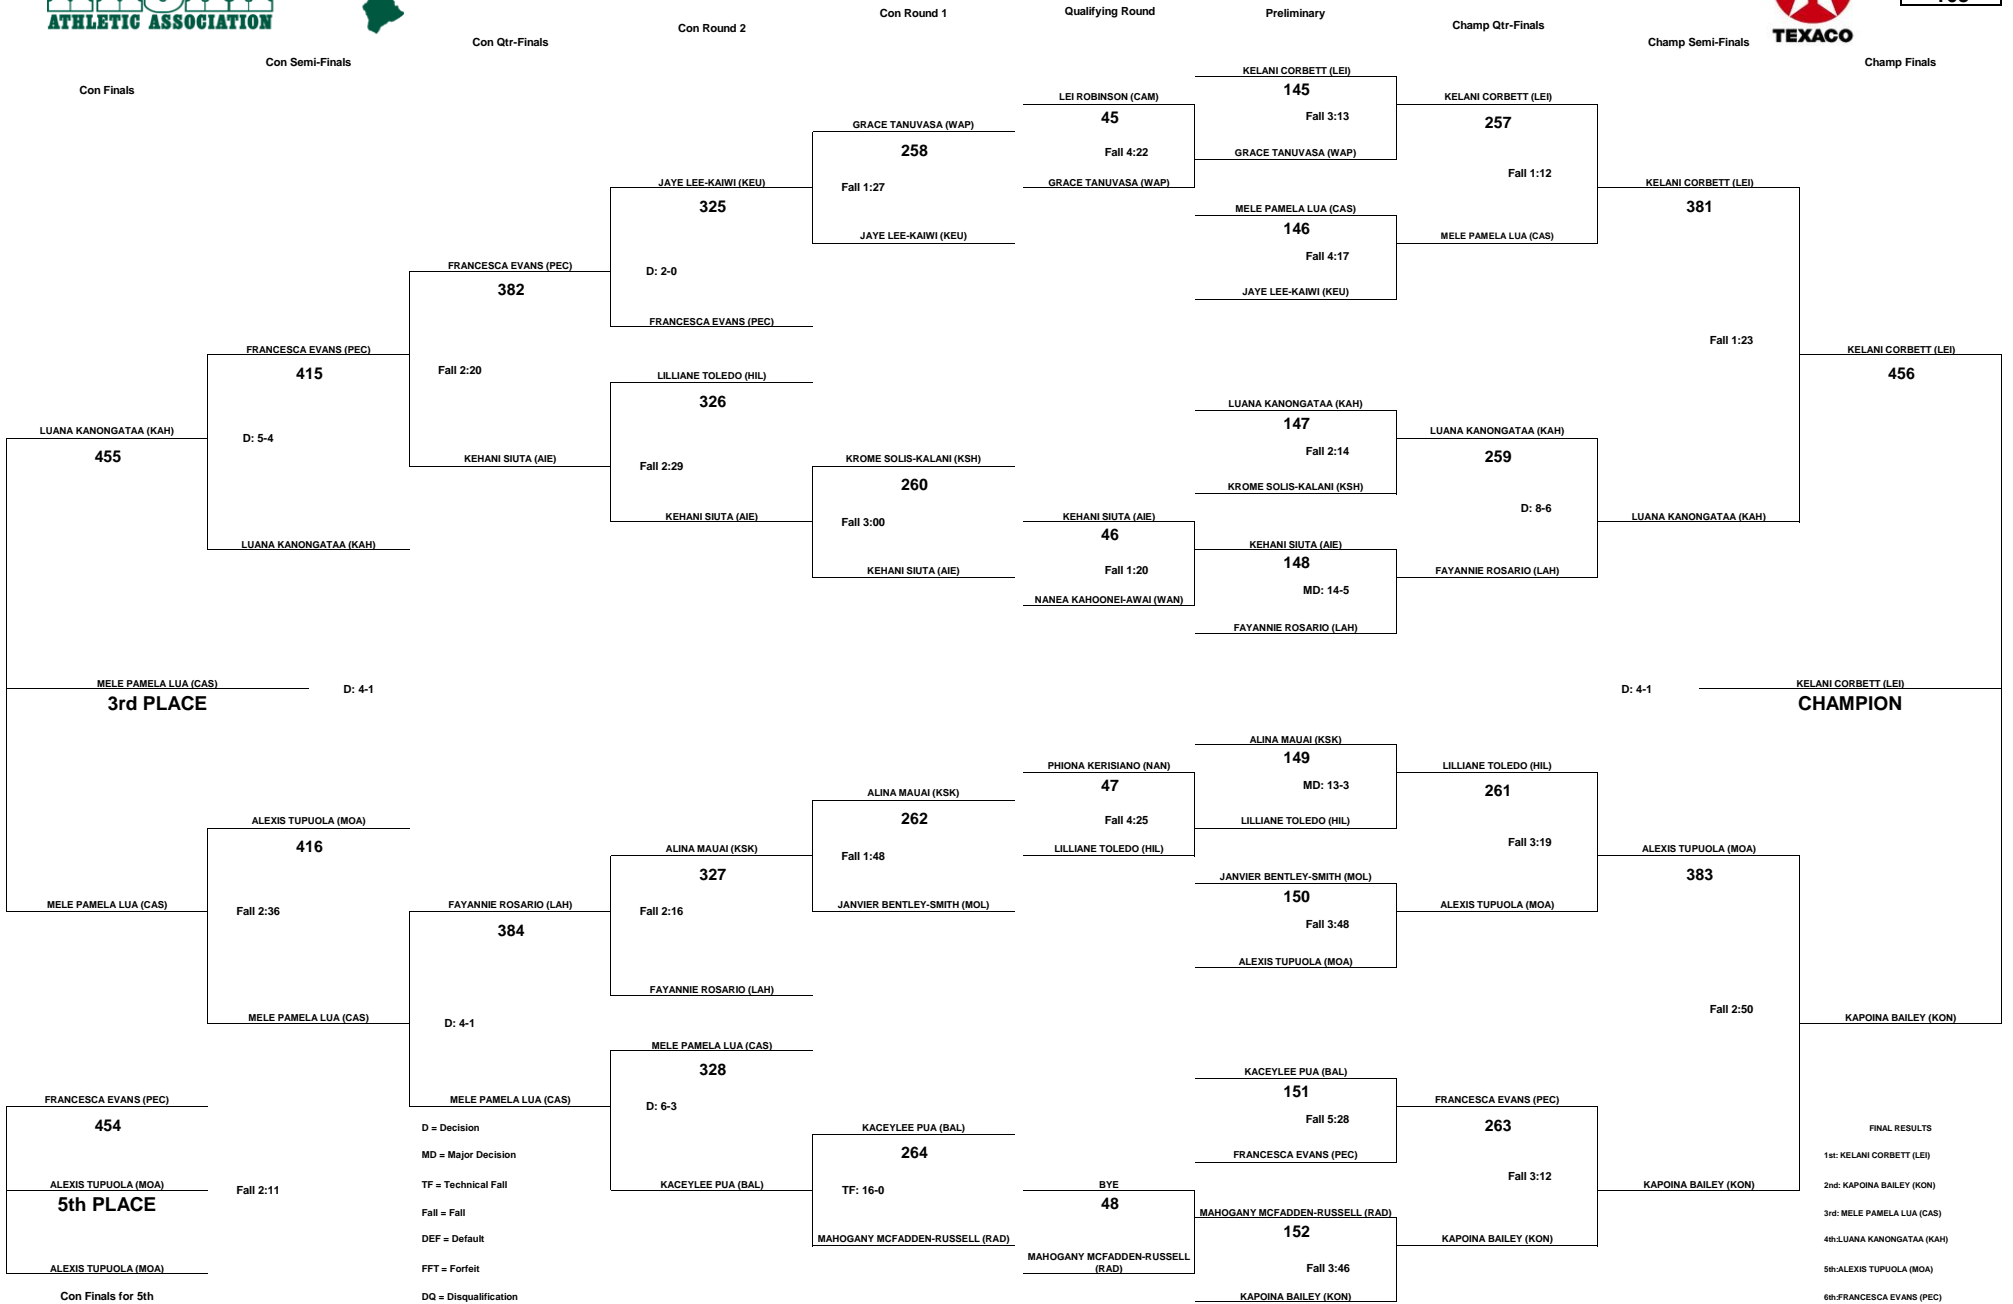

TEXACO-HAWAII HIGH SCHOOL ATHLETIC ASSOCIATION 2019 GIRLS WRESTLING CHAMPIONSHIPS

WEIGHT CLASS
168