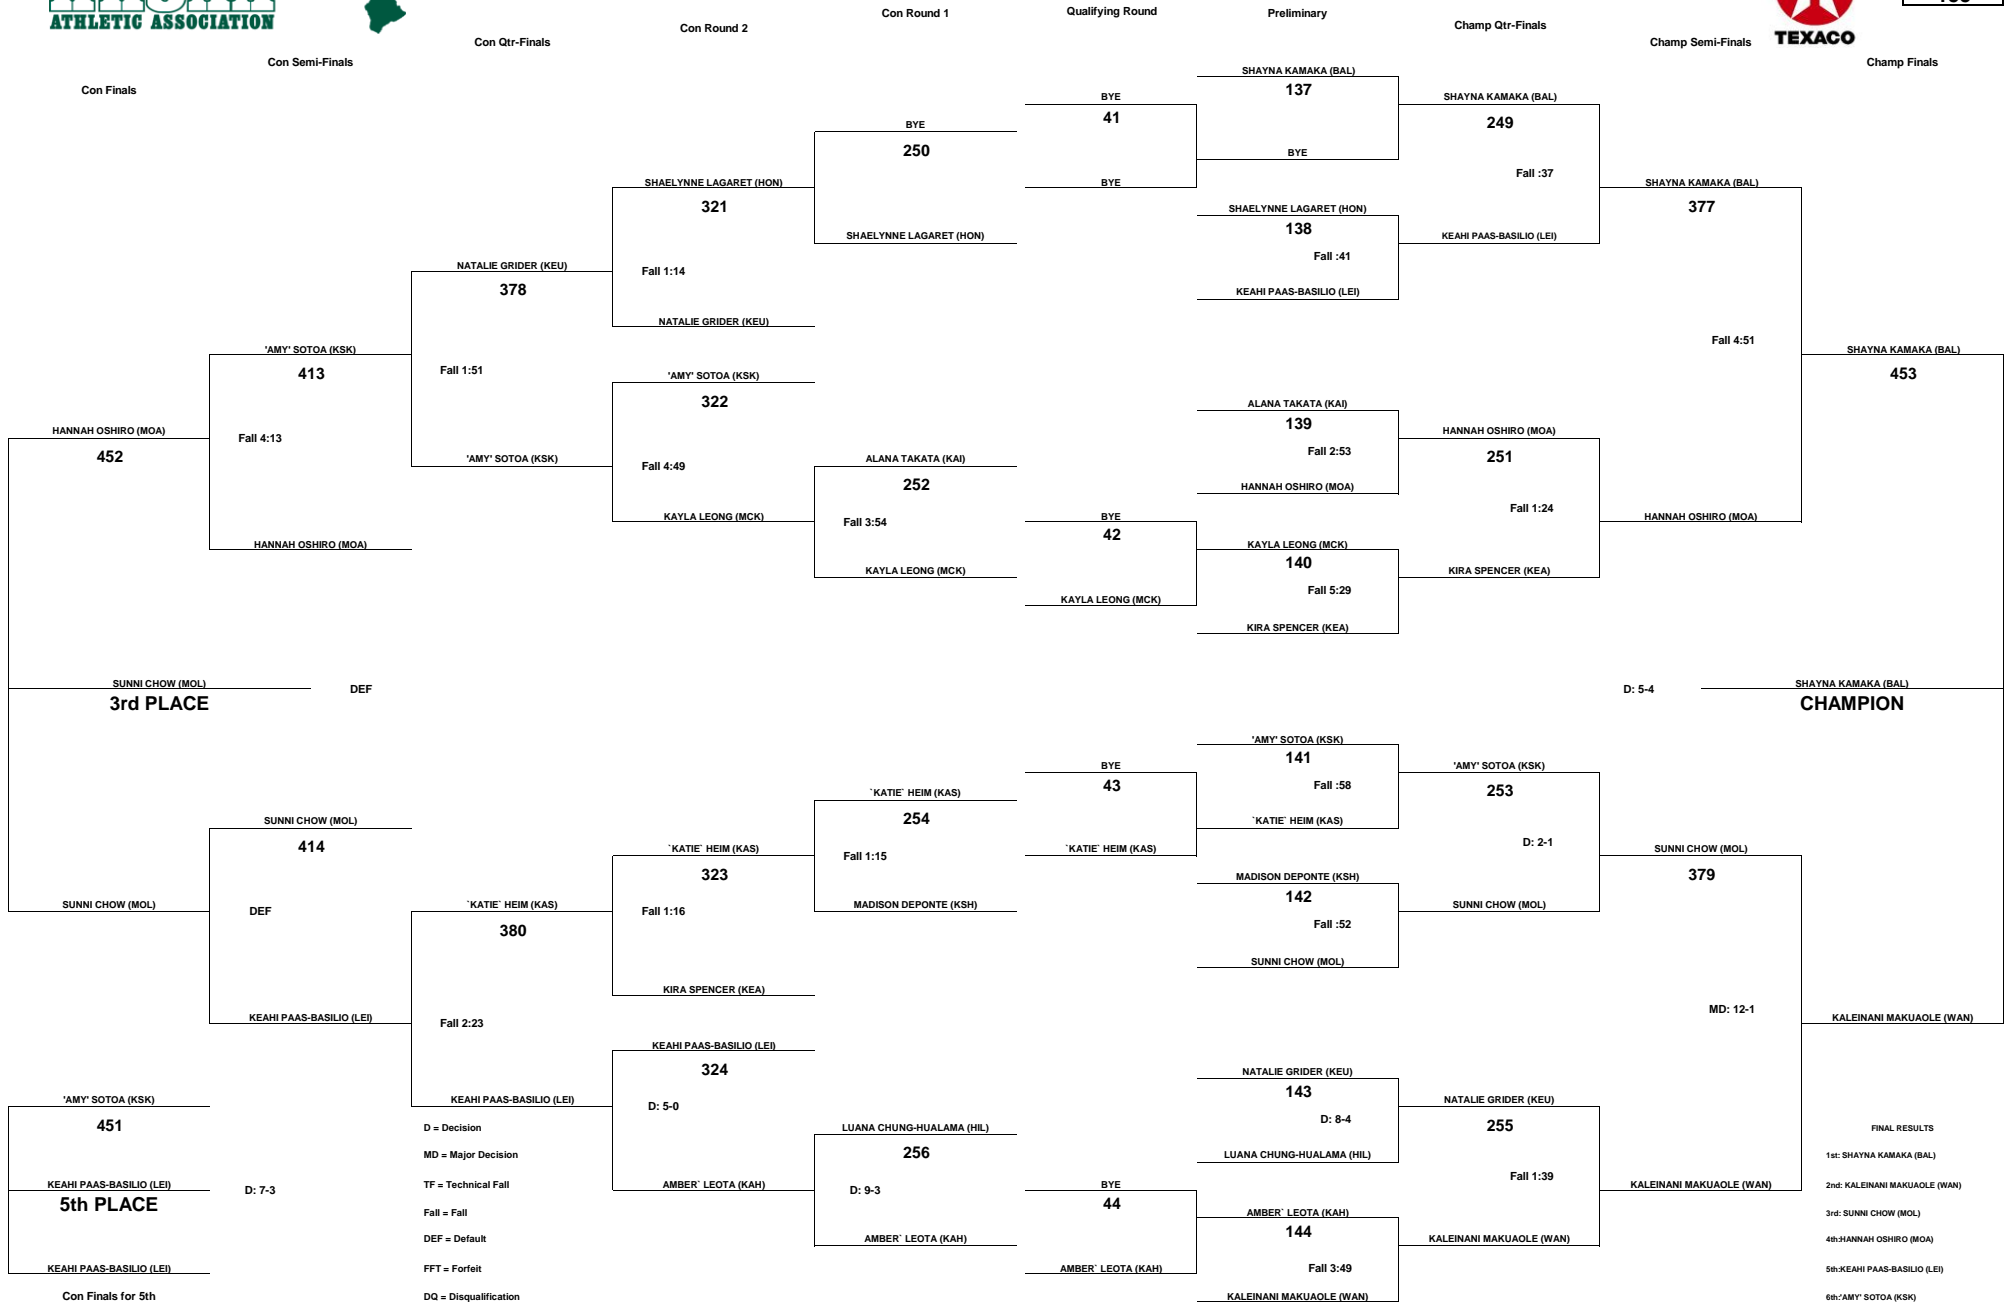

TEXACO-HAWAII HIGH SCHOOL ATHLETIC ASSOCIATION 2019 GIRLS WRESTLING CHAMPIONSHIPS

WEIGHT CLASS
155