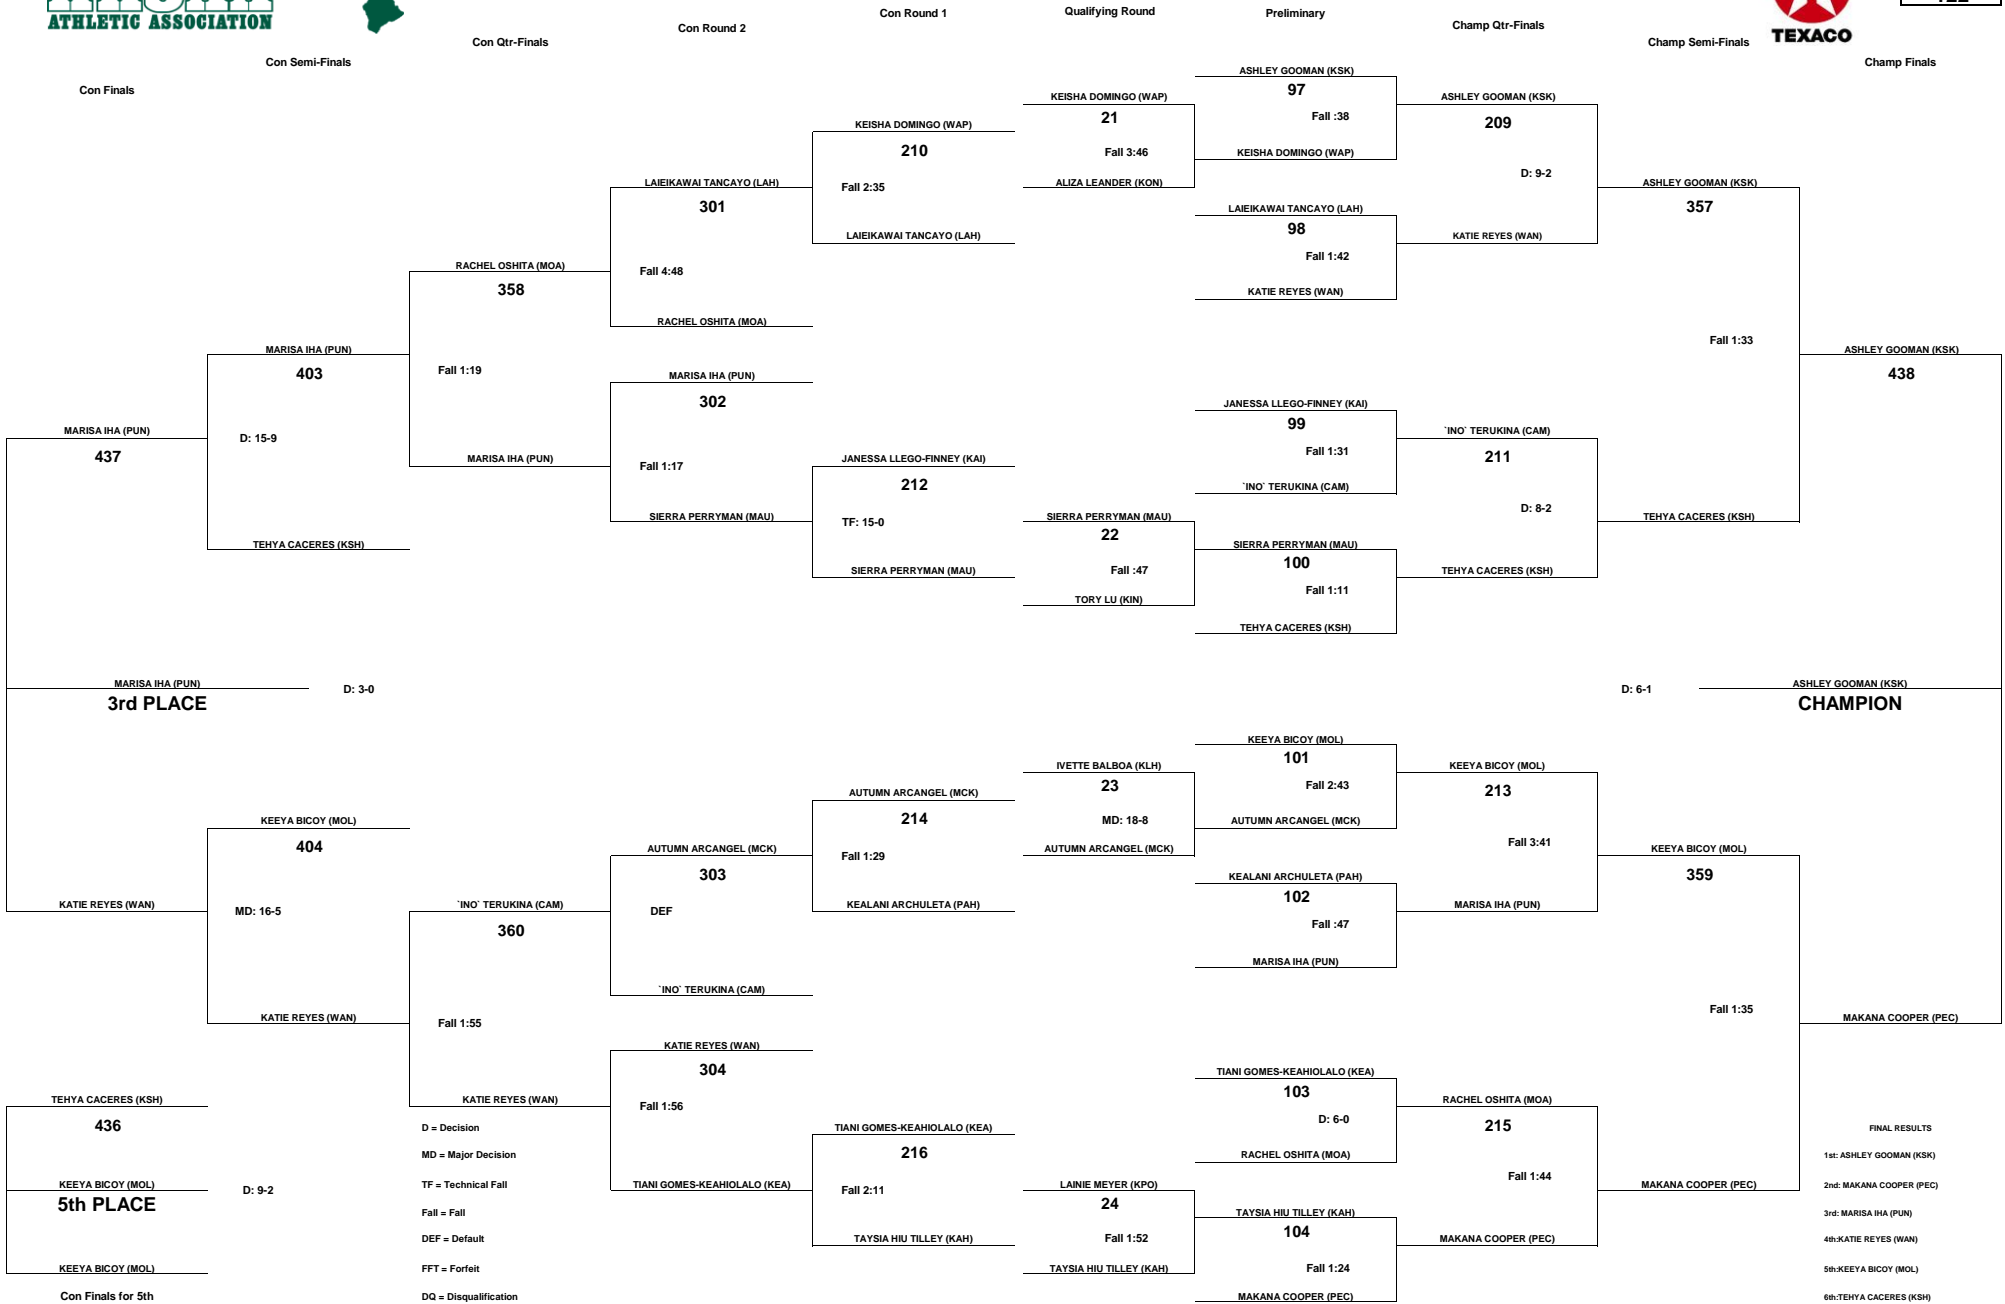

TEXACO-HAWAII HIGH SCHOOL ATHLETIC ASSOCIATION 2019 GIRLS WRESTLING CHAMPIONSHIPS

WEIGHT CLASS
122