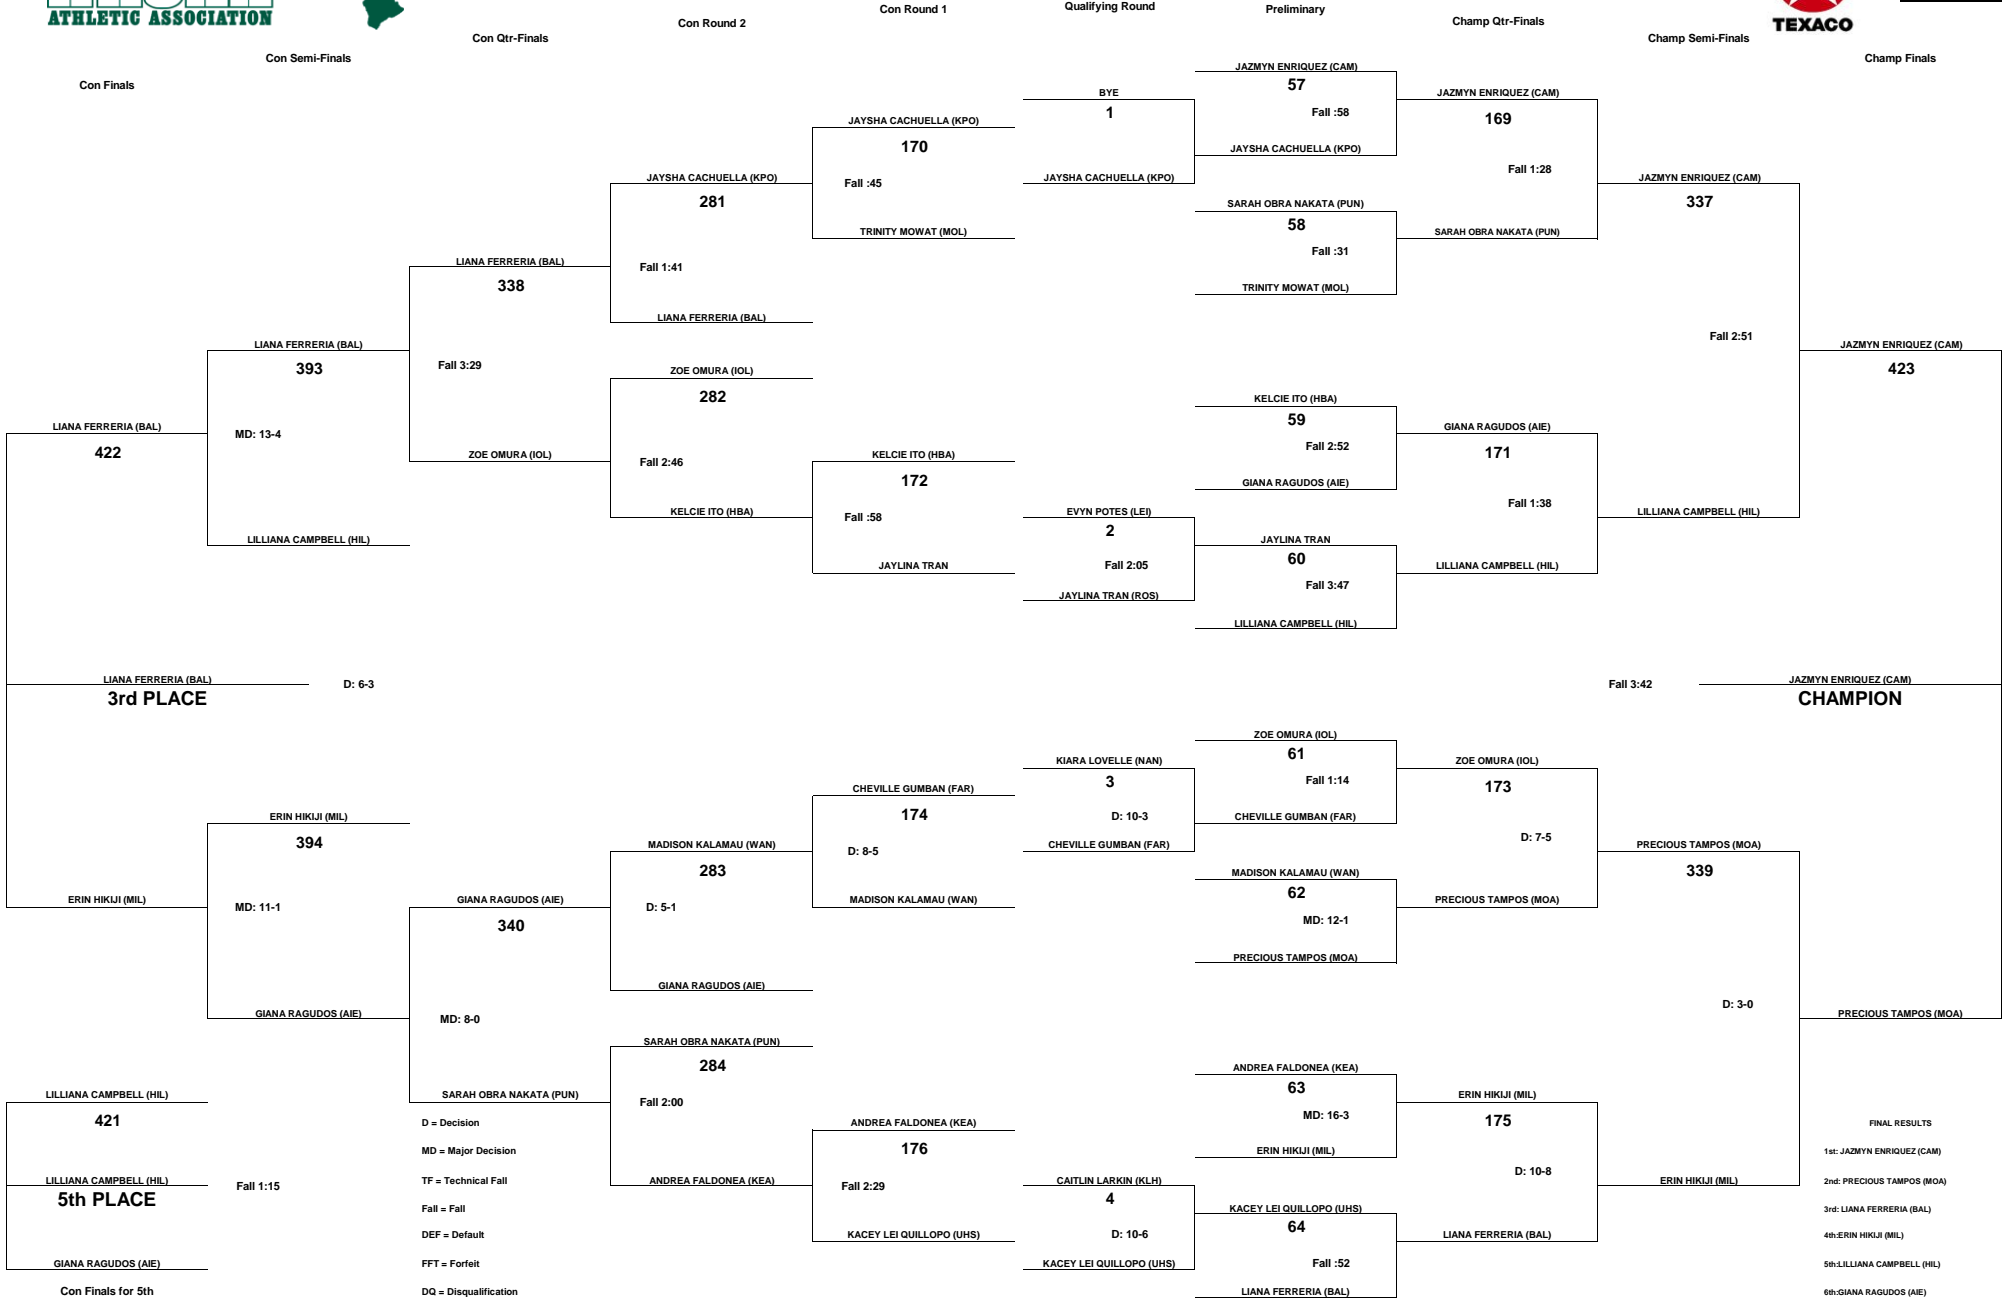

# TEXACO-HAWAII HIGH SCHOOL ATHLETIC ASSOCIATION 2019 GIRLS WRESTLING CHAMPIONSHIPS

WEIGHT CLASS  
**97**

Con Finals for 5th