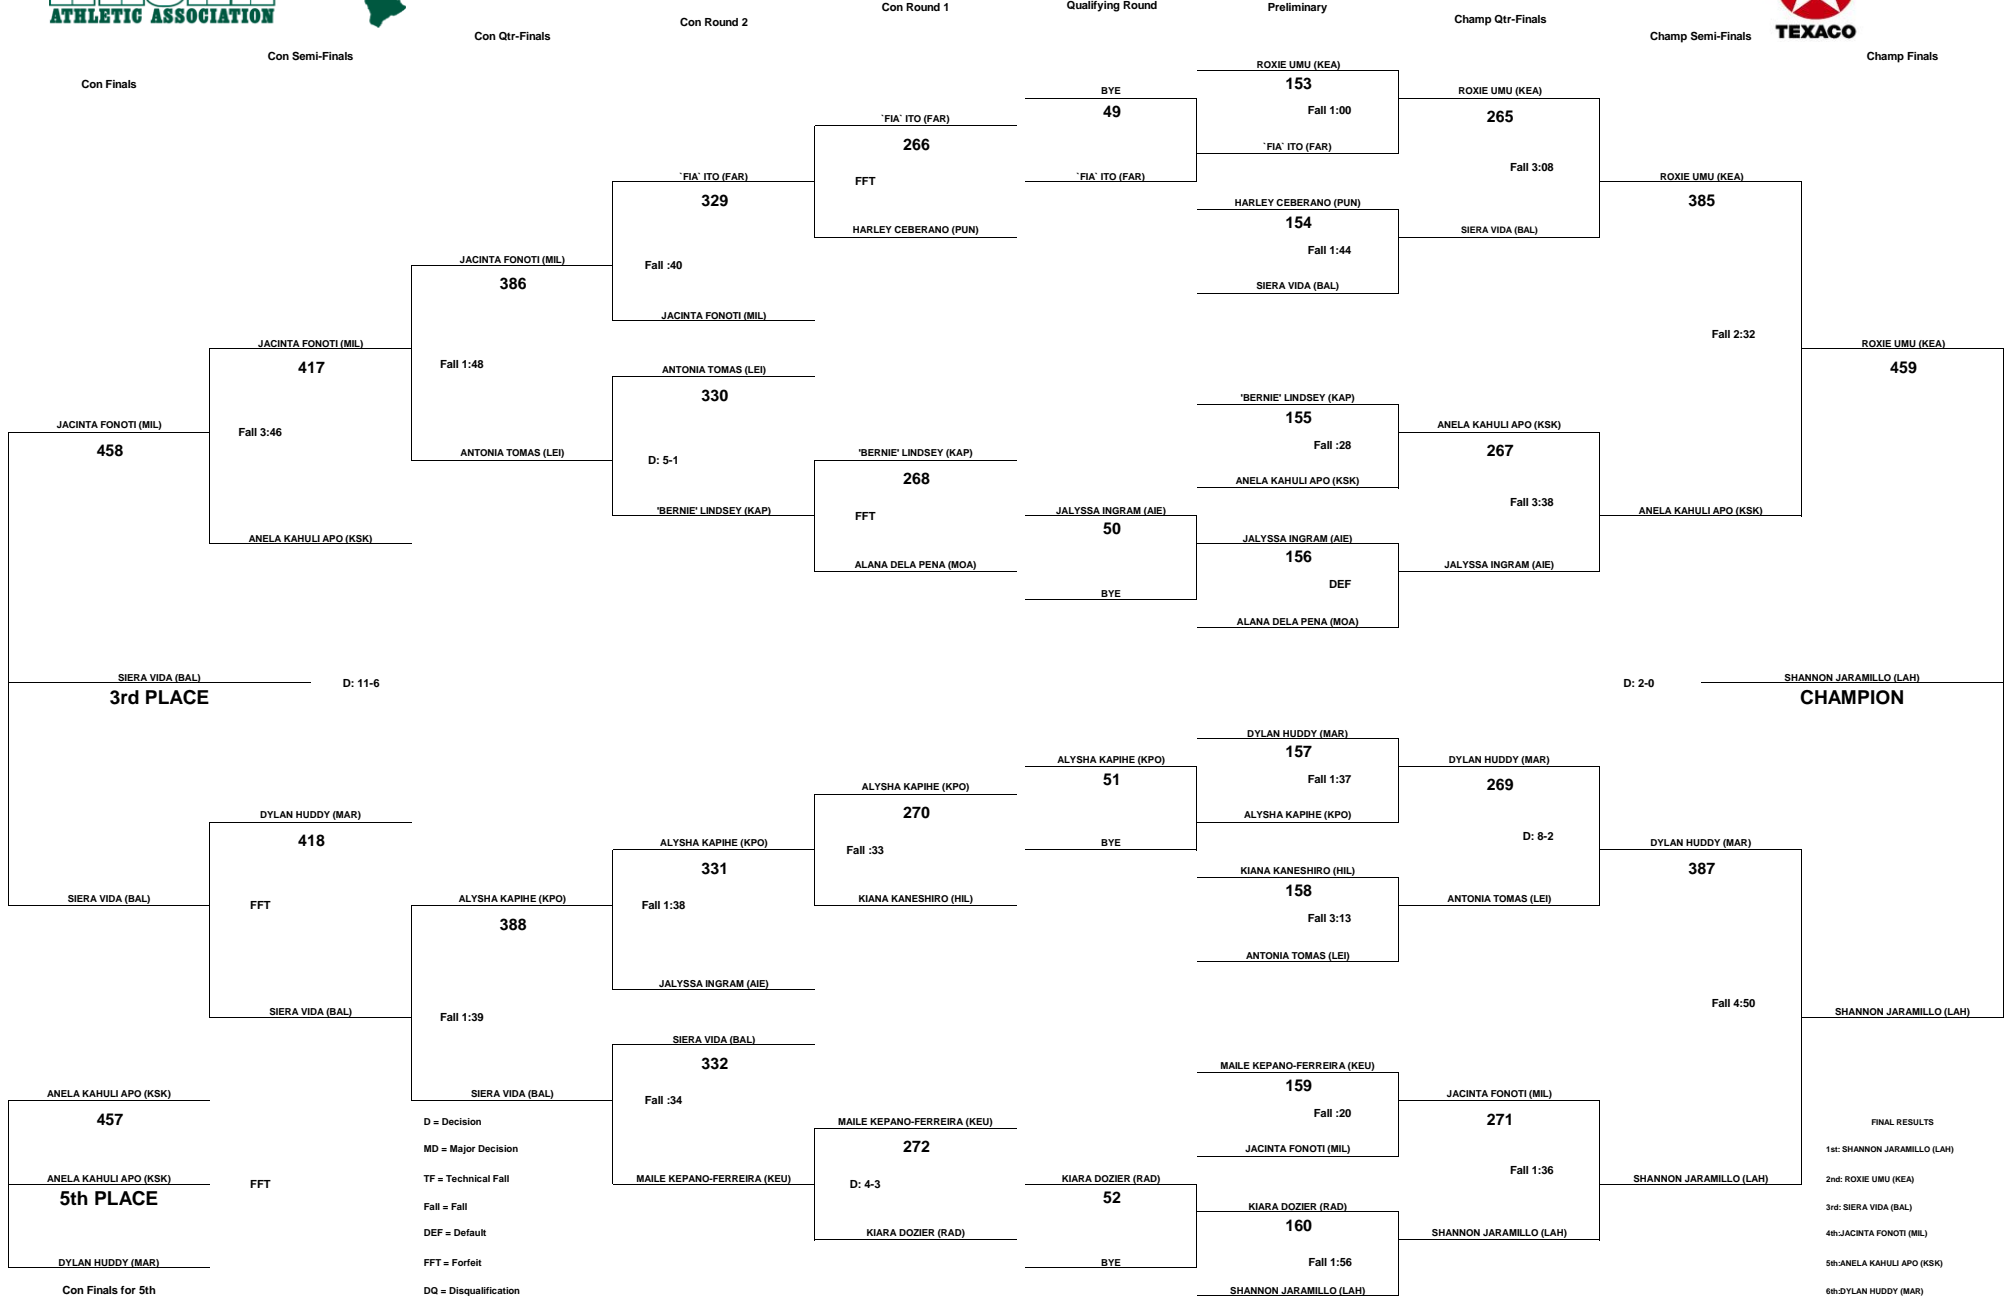

TEXACO-HAWAII HIGH SCHOOL ATHLETIC ASSOCIATION 2019 GIRLS WRESTLING CHAMPIONSHIPS

WEIGHT CLASS
184