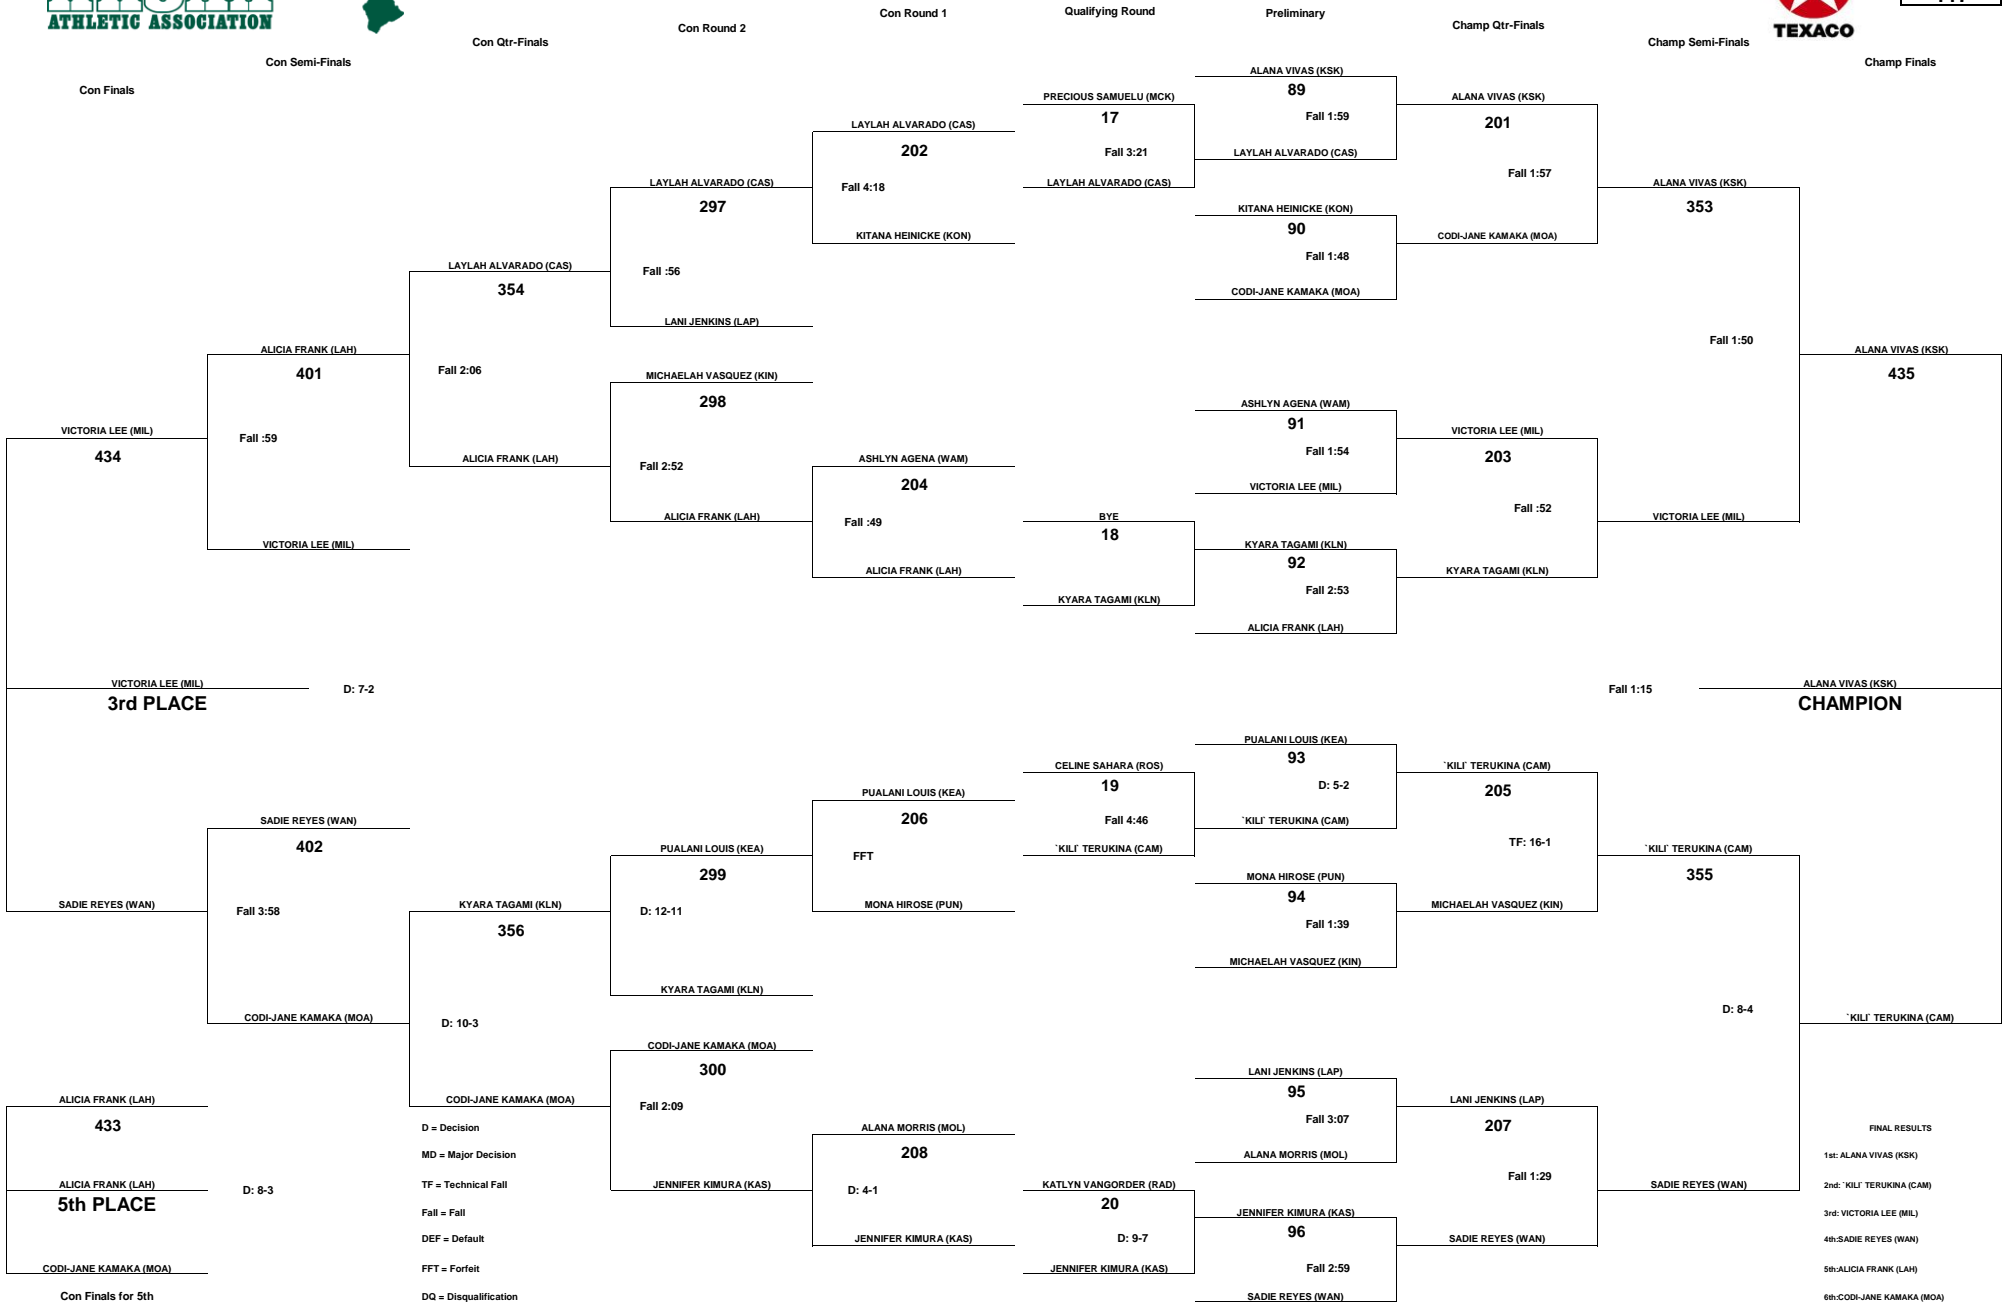

TEXACO-HAWAII HIGH SCHOOL ATHLETIC ASSOCIATION 2019 GIRLS WRESTLING CHAMPIONSHIPS

WEIGHT CLASS
117