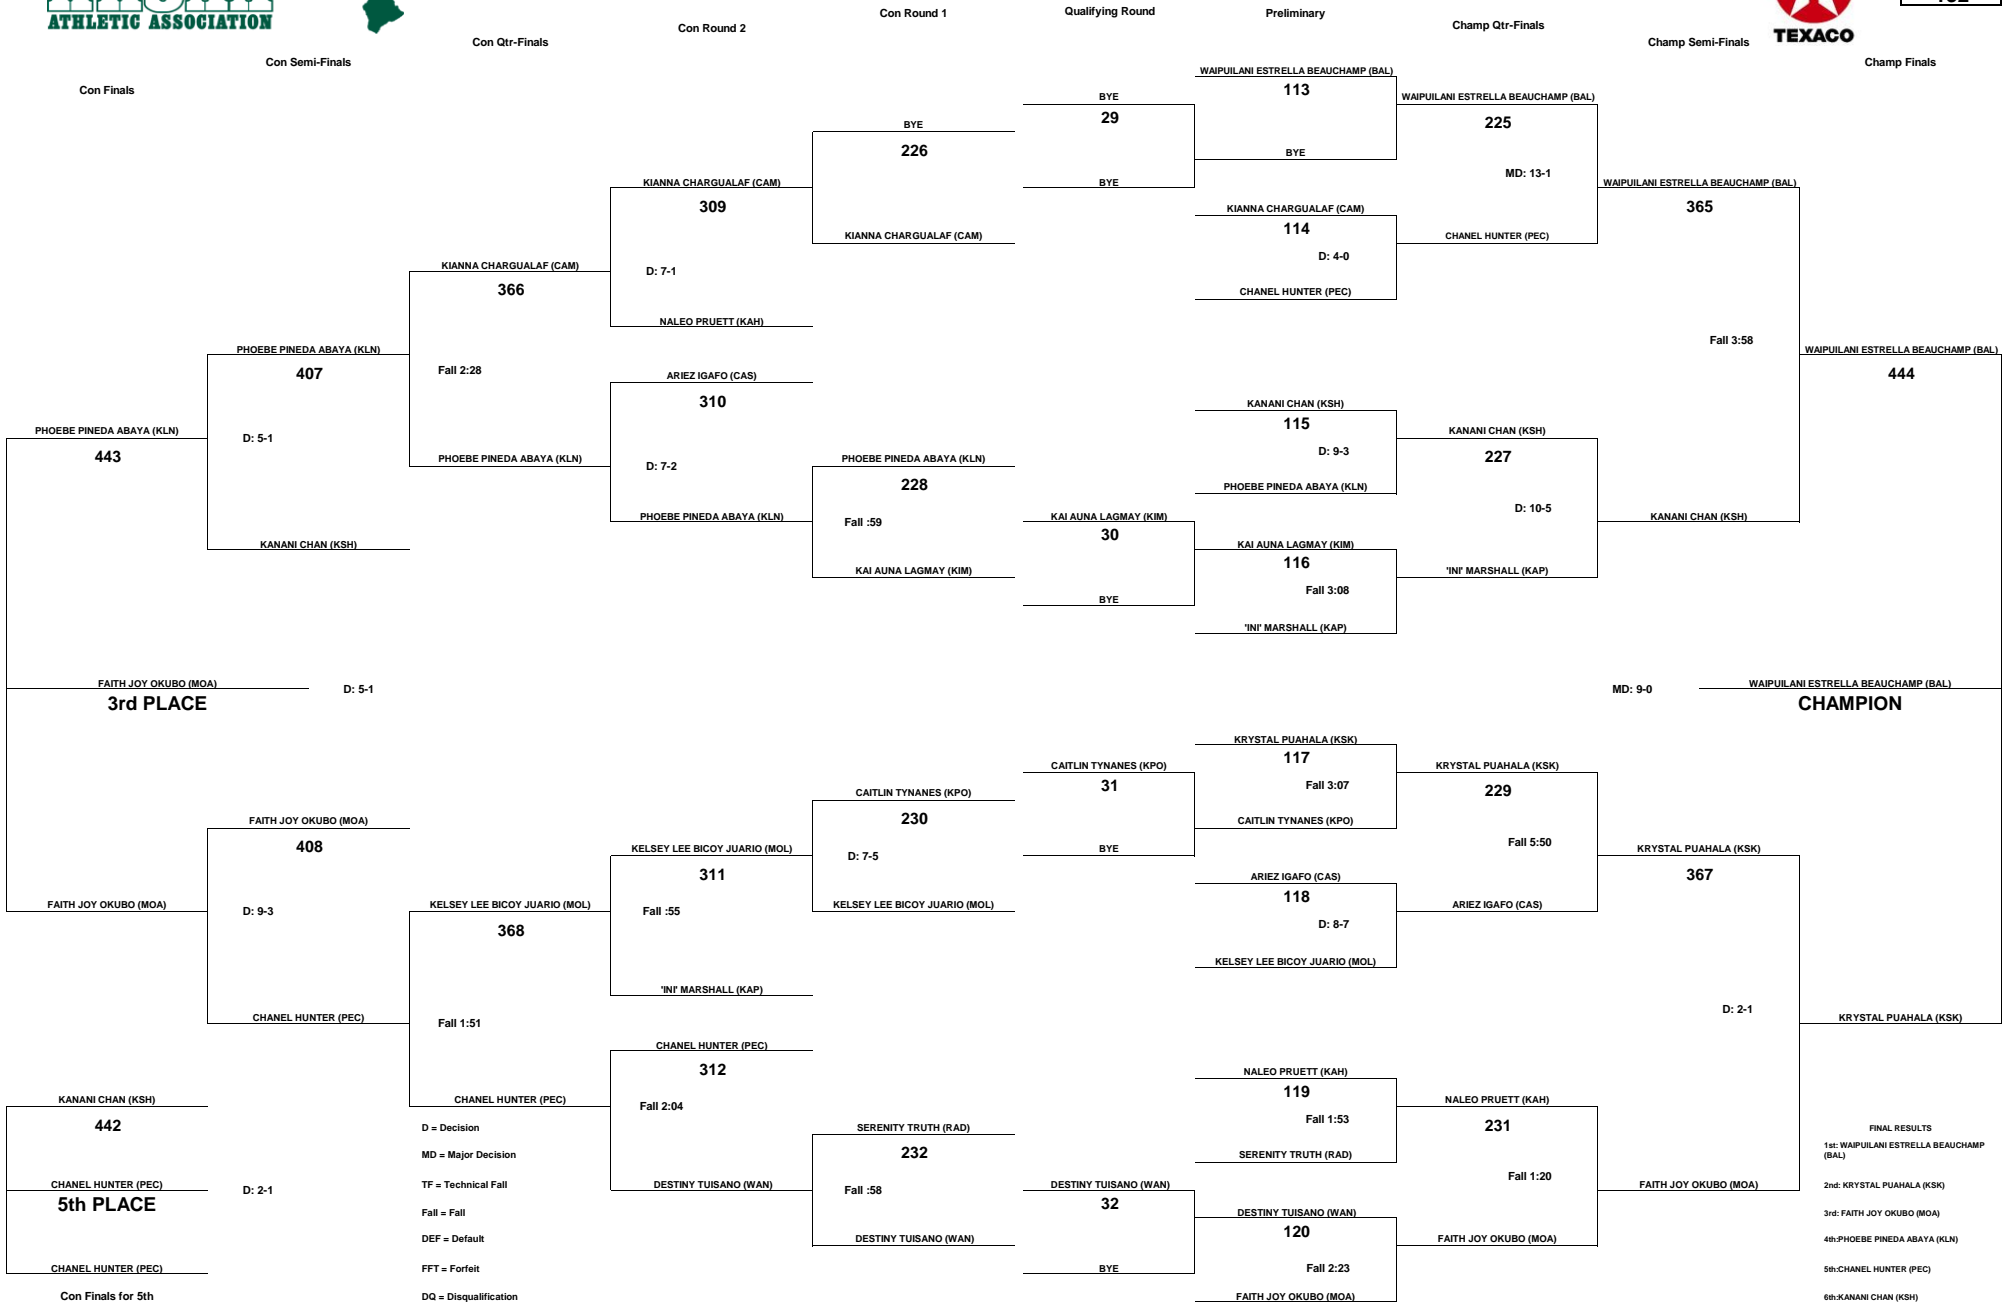

TEXACO-HAWAII HIGH SCHOOL ATHLETIC ASSOCIATION 2019 GIRLS WRESTLING CHAMPIONSHIPS

WEIGHT CLASS
132

Con Finals for 5th