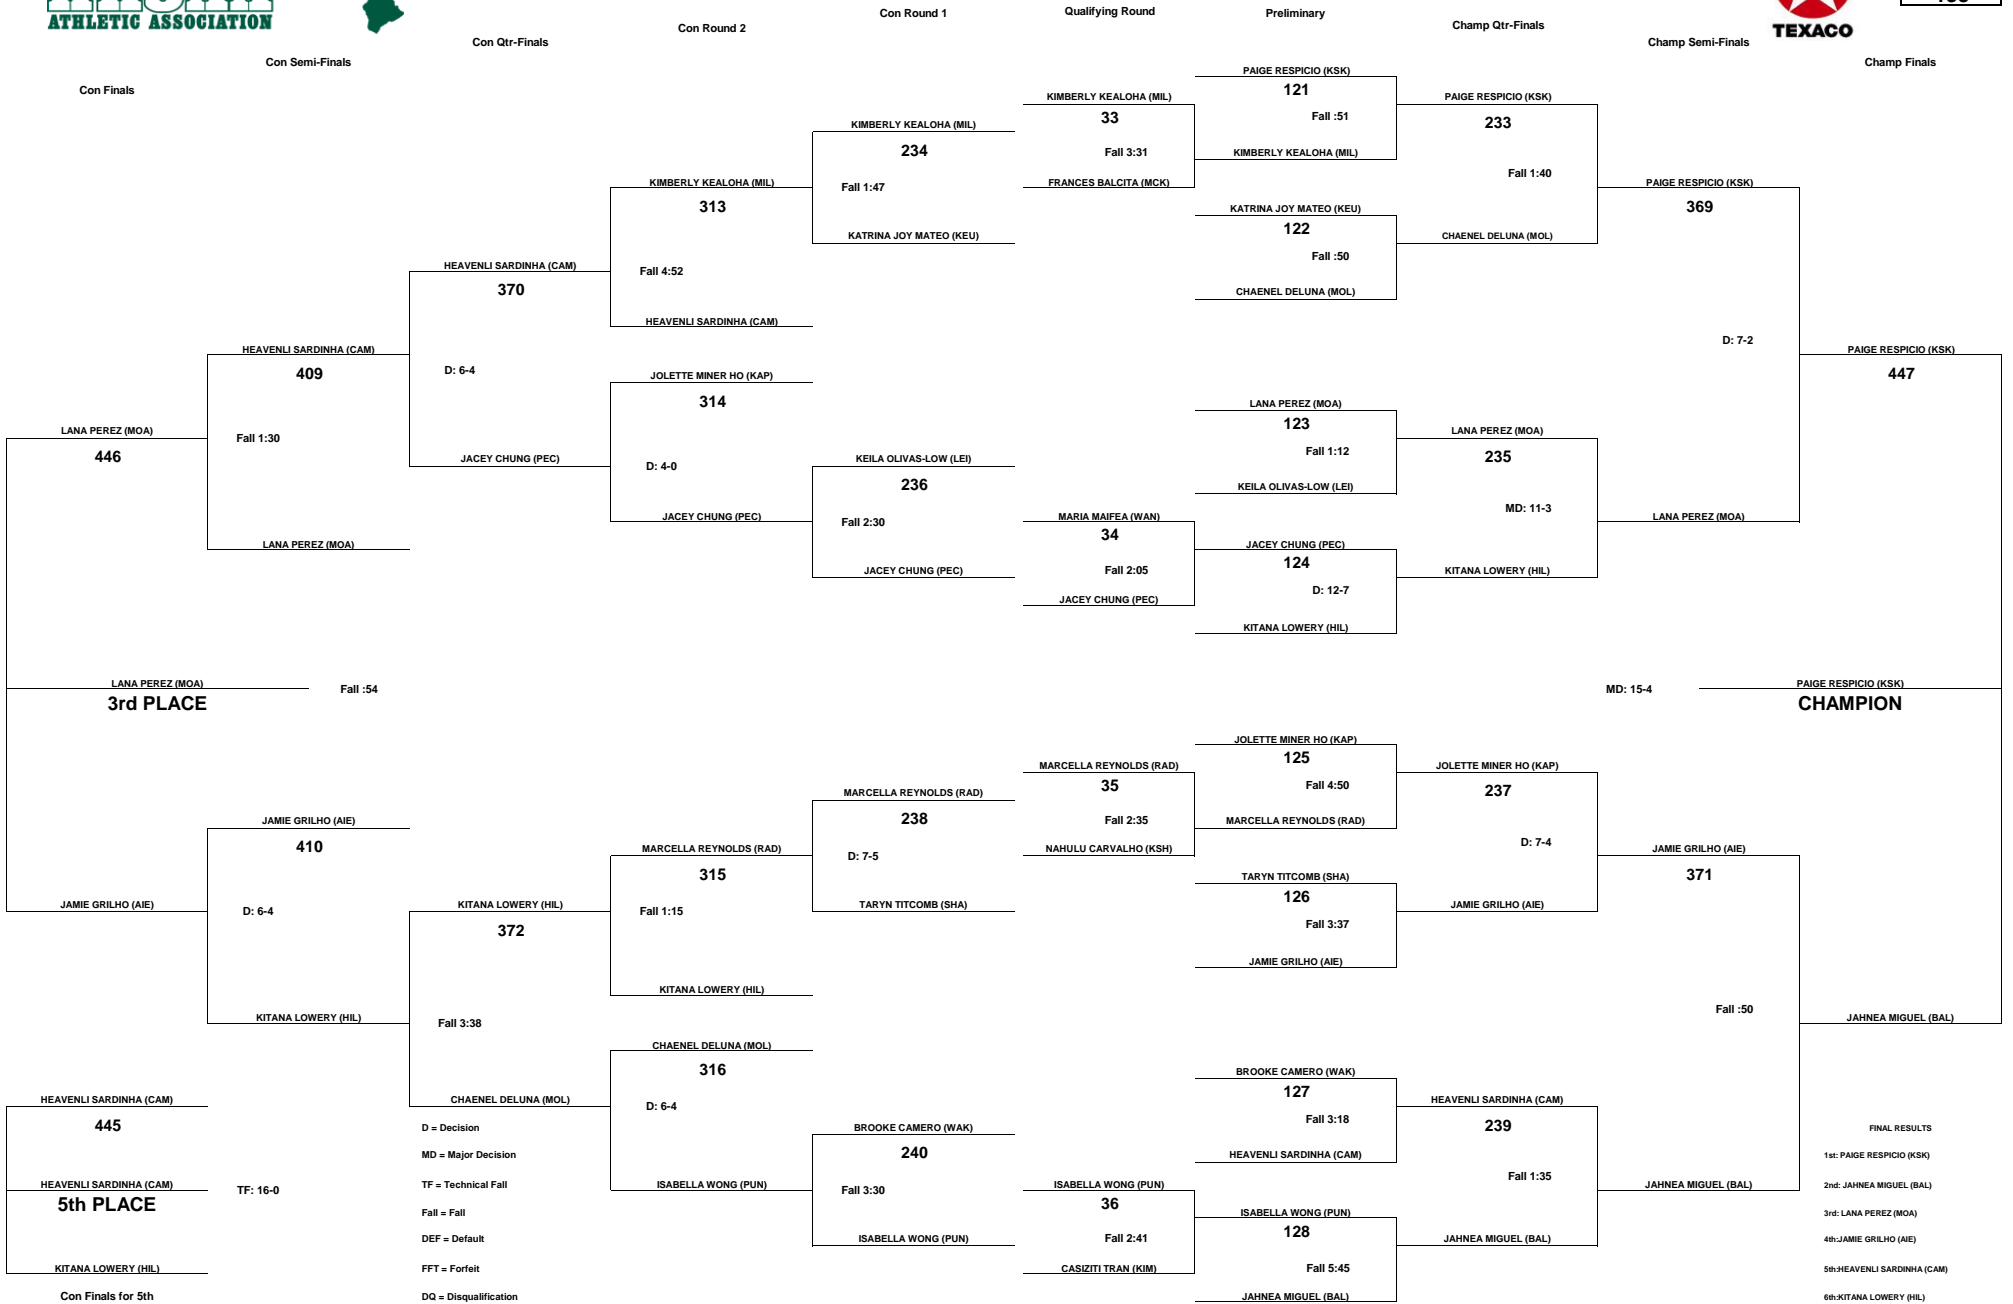

TEXACO-HAWAII HIGH SCHOOL ATHLETIC ASSOCIATION 2019 GIRLS WRESTLING CHAMPIONSHIPS

WEIGHT CLASS
138