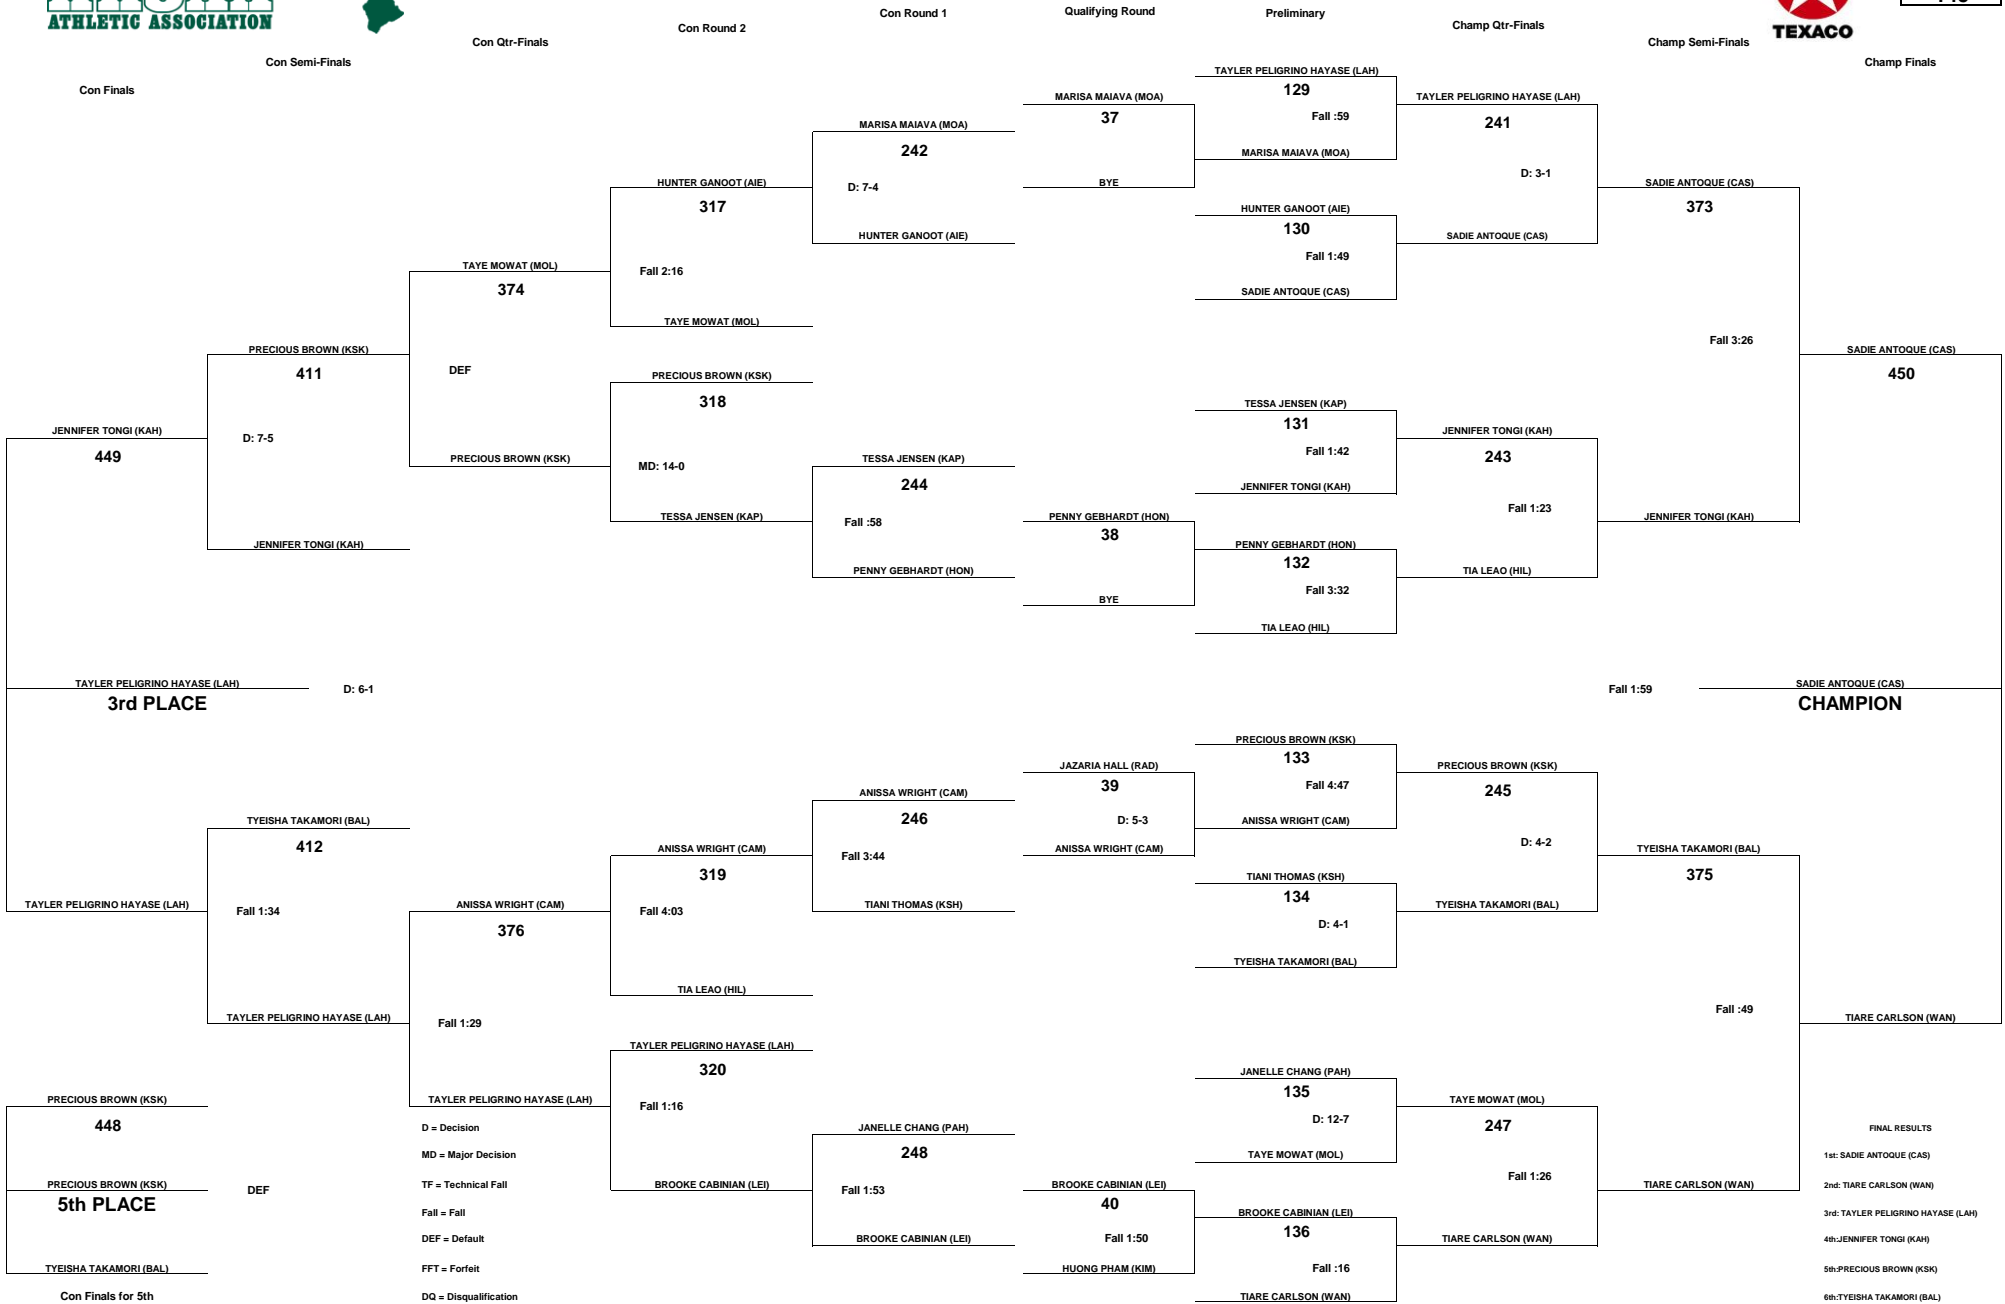

TEXACO-HAWAII HIGH SCHOOL ATHLETIC ASSOCIATION 2019 GIRLS WRESTLING CHAMPIONSHIPS

WEIGHT CLASS
145