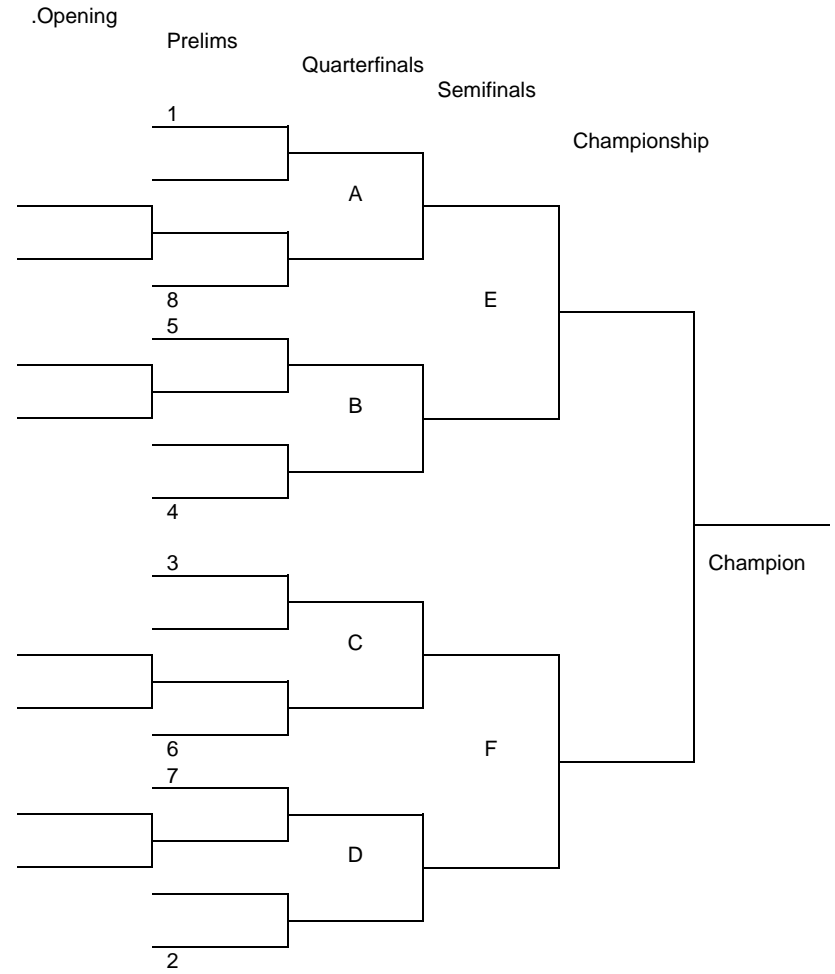

Championship