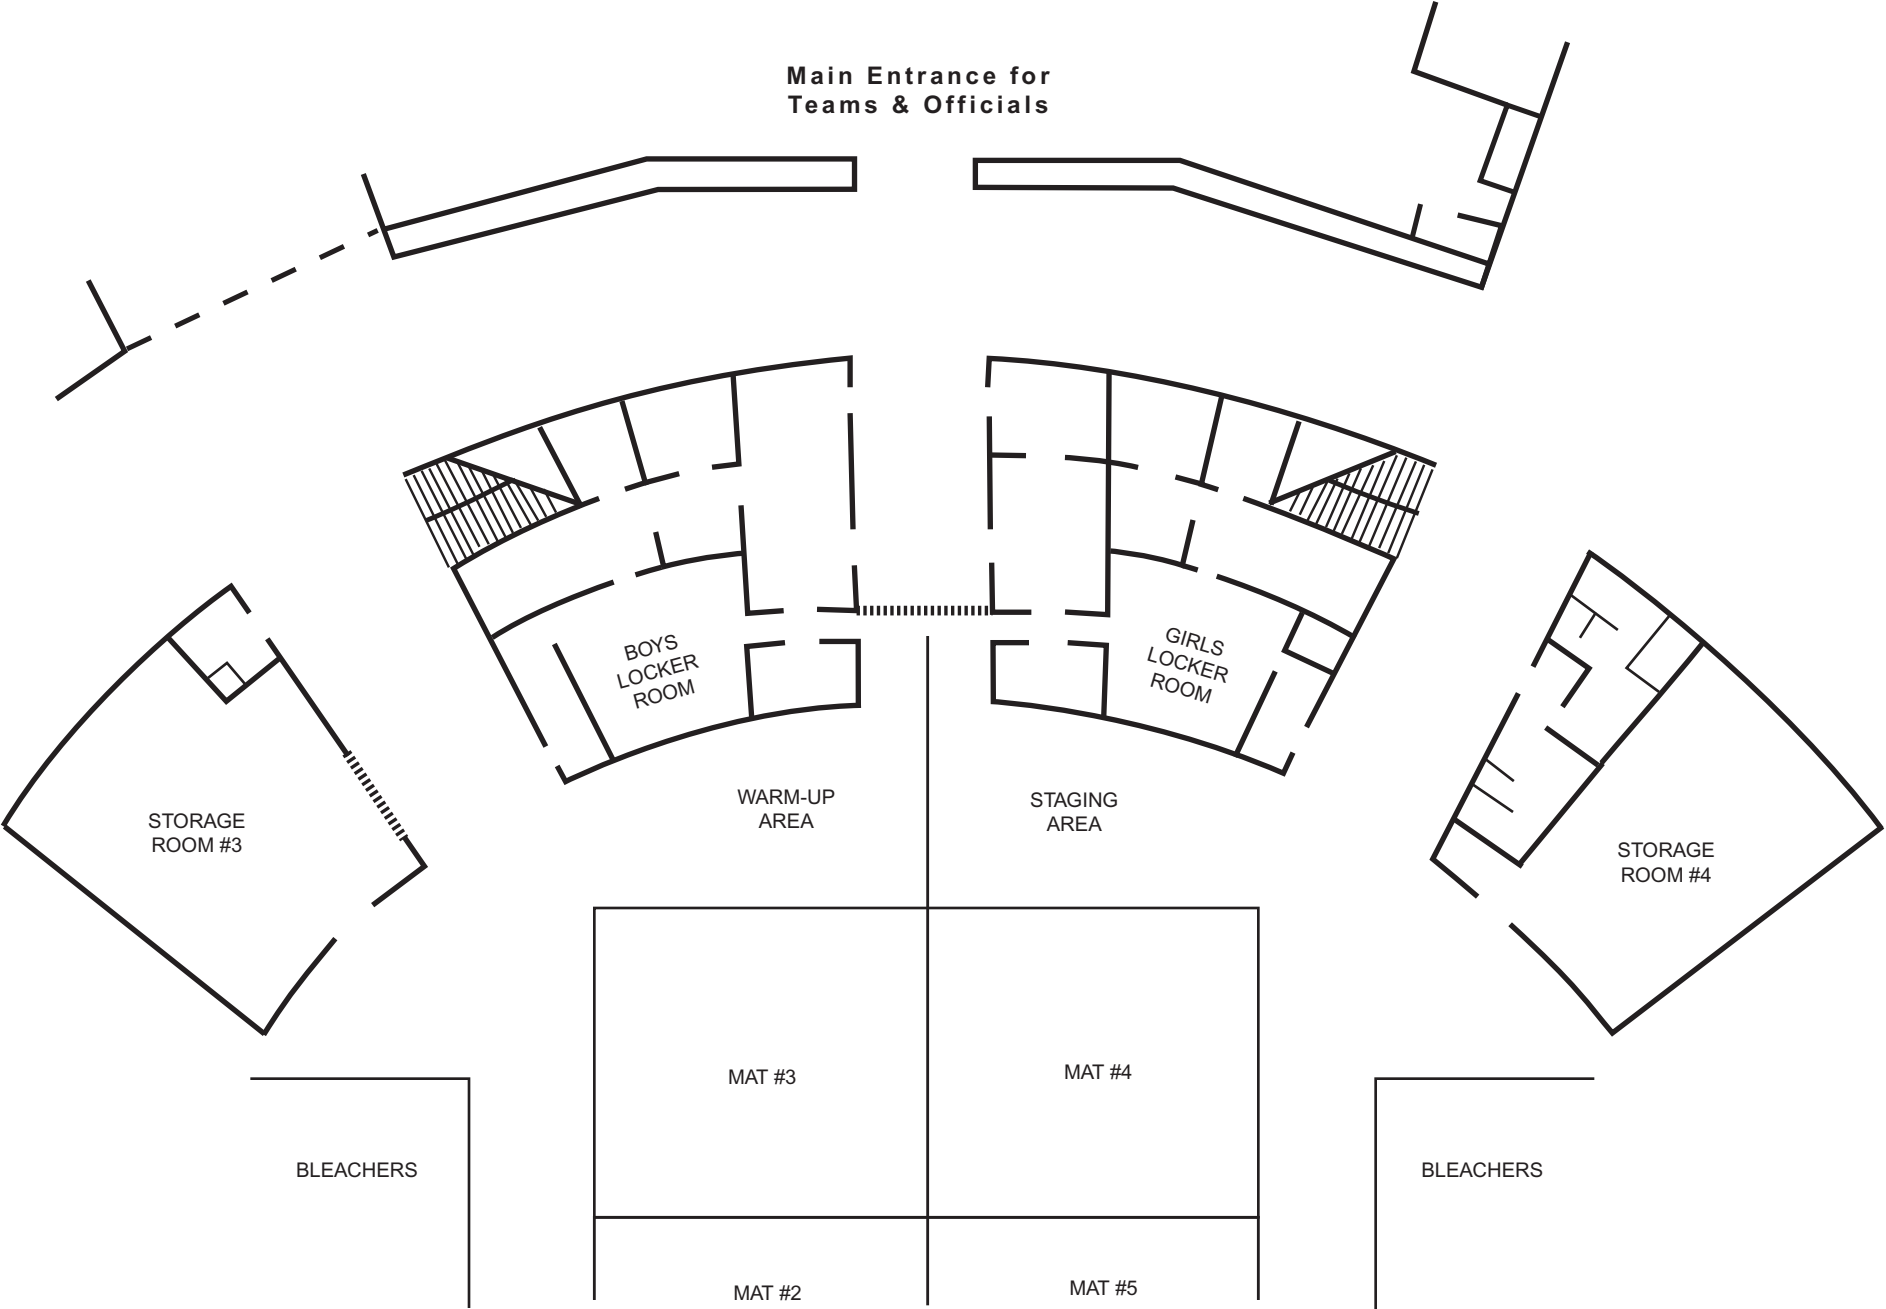

Neal S. Blaisdell Center
HHSAA STATE
WRESTLING CHAMPIONSHIPS