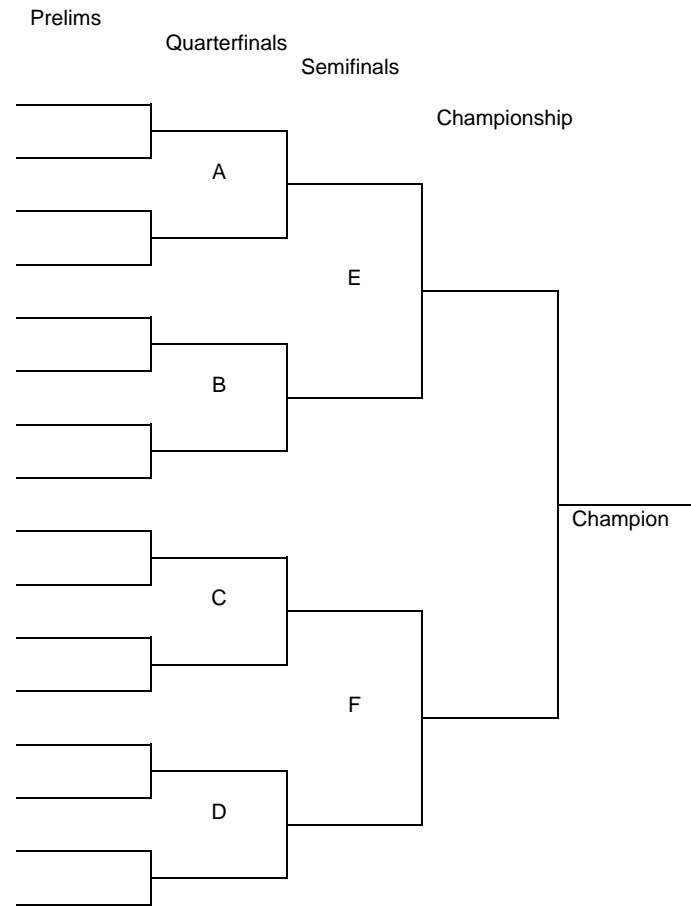

Championship