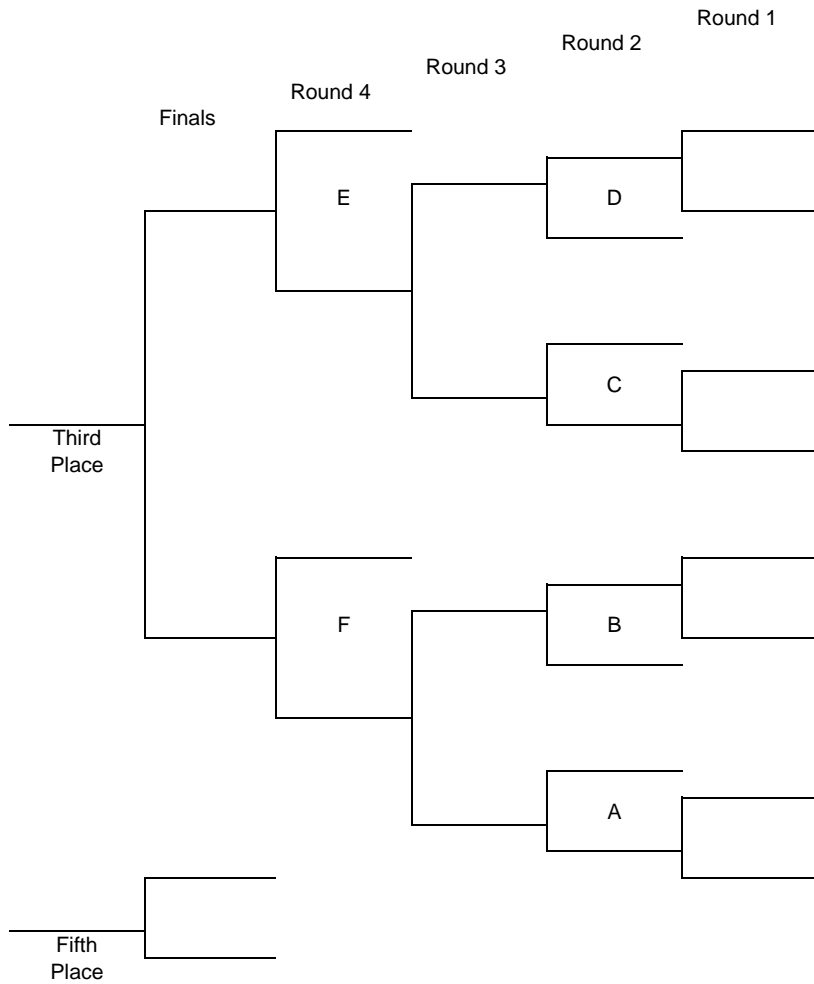

WRESTLING CHAMPIONSHIP

Wt. Class _____

Consolation