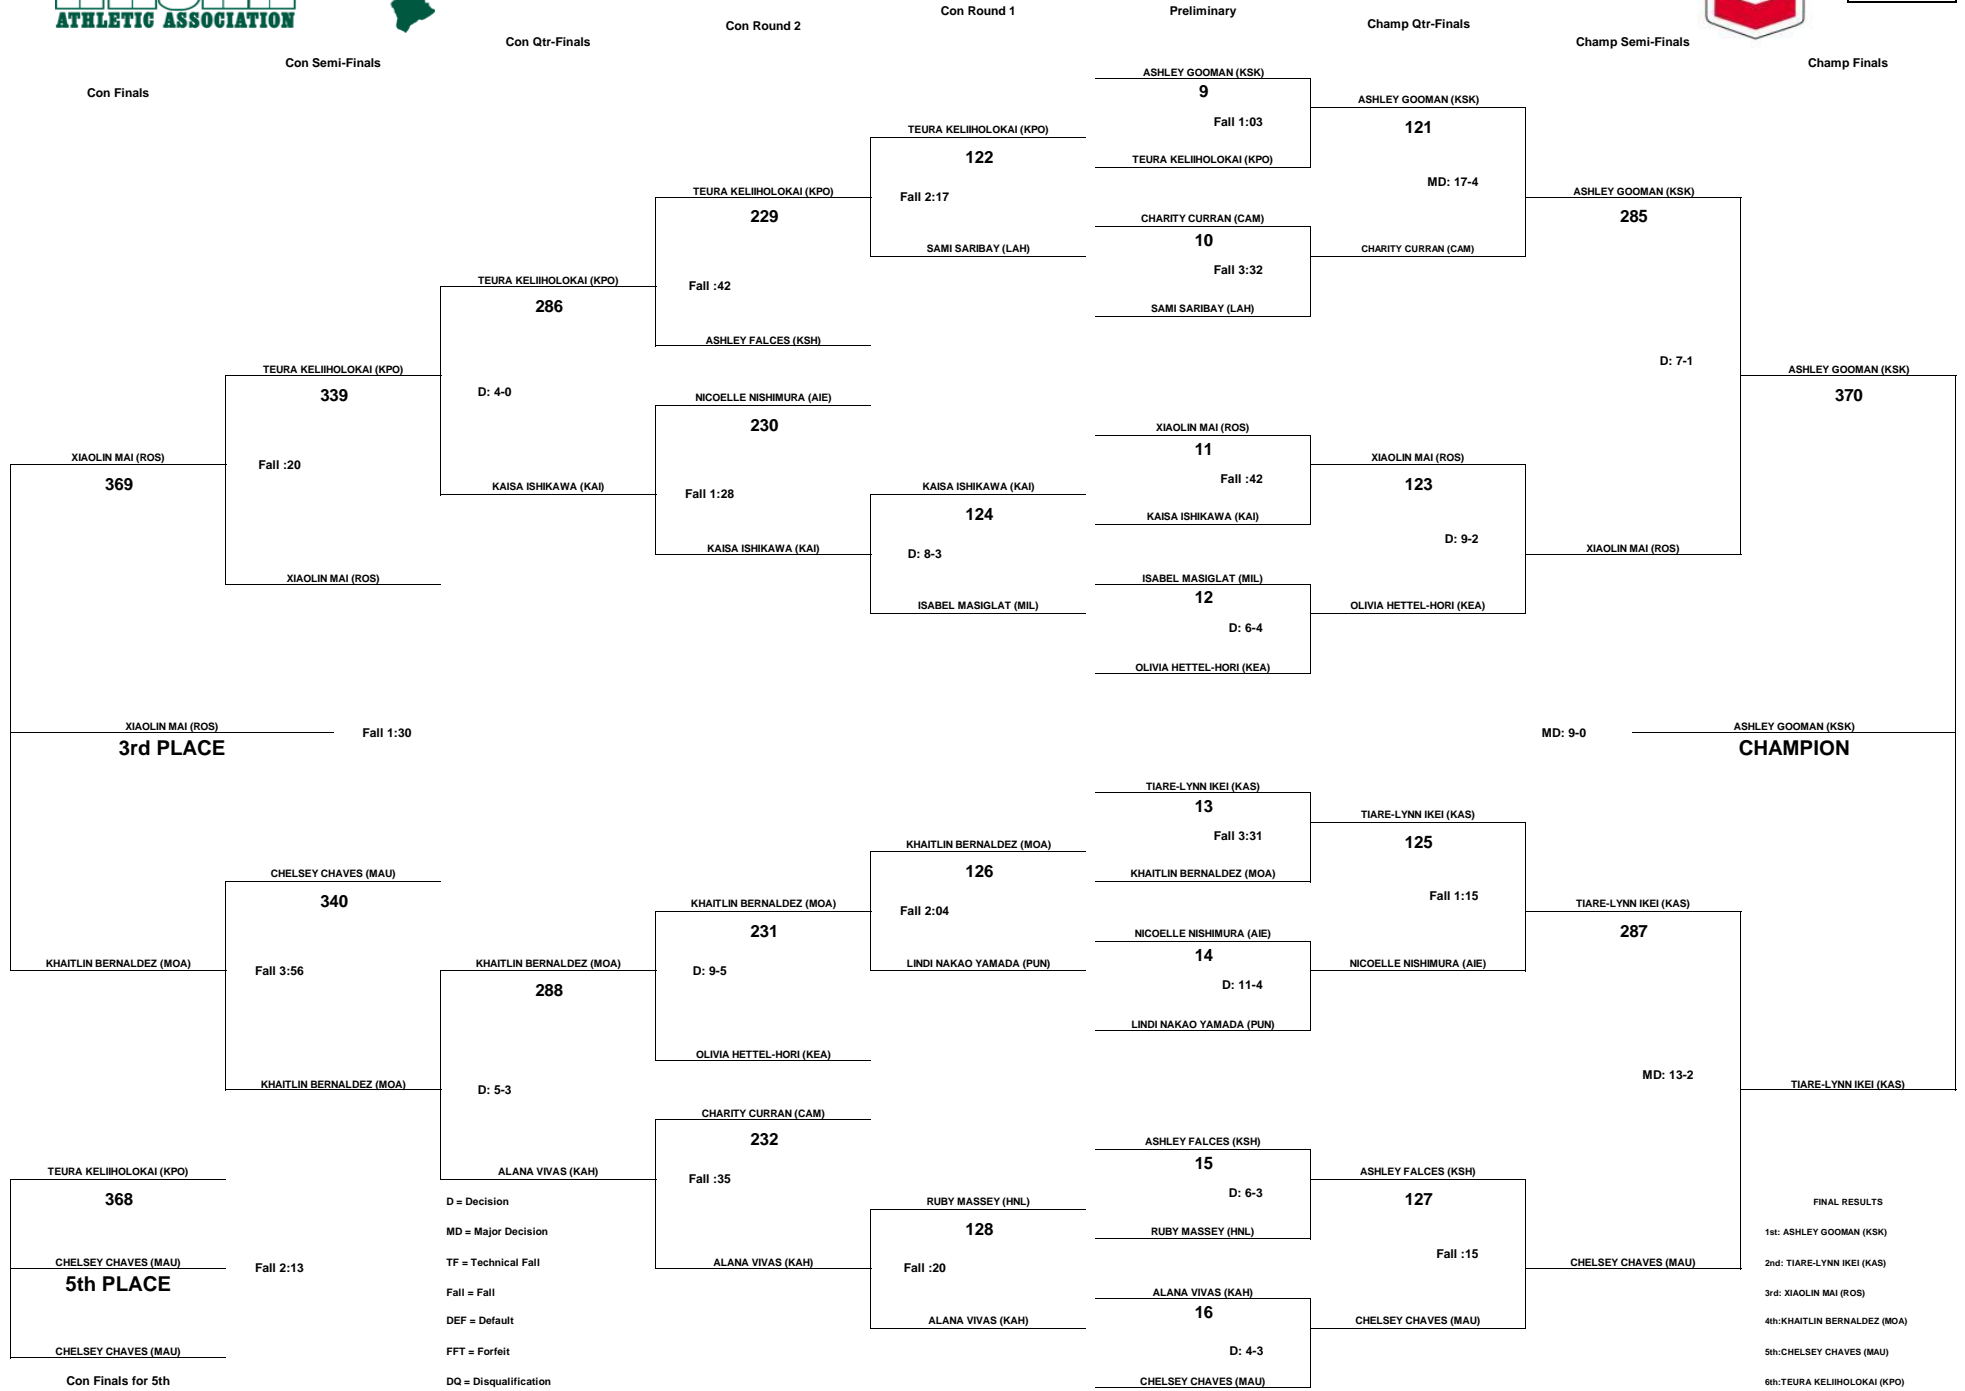

CHEVRON-HAWAII HIGH SCHOOL ATHLETIC ASSOCIATION 2016 GIRLS WRESTLING CHAMPIONSHIPS

WEIGHT CLASS
102