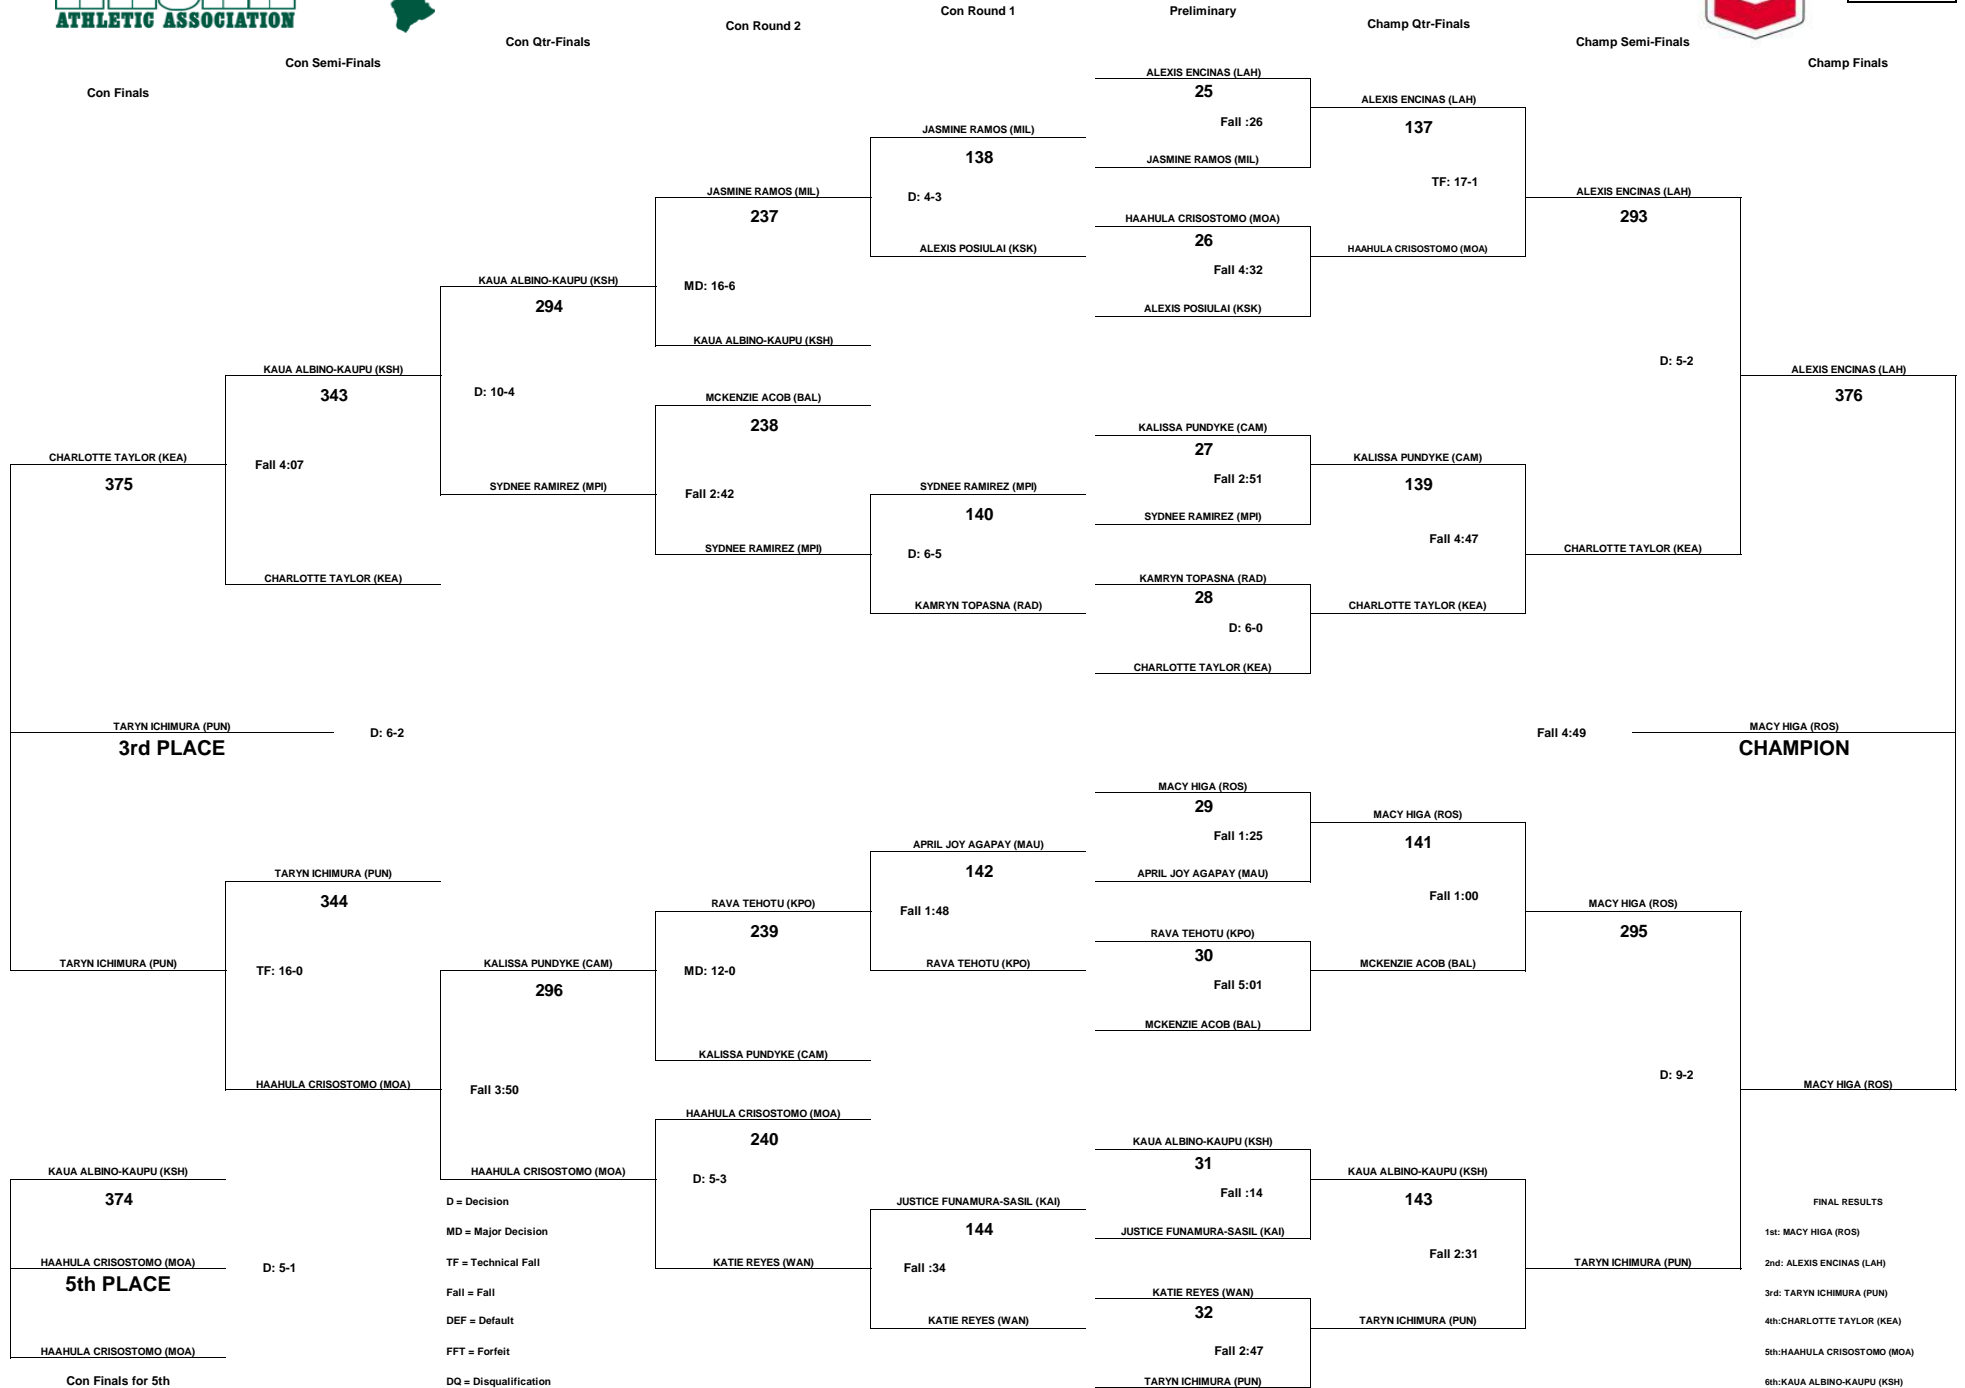

CHEVRON-HAWAII HIGH SCHOOL ATHLETIC ASSOCIATION 2016 GIRLS WRESTLING CHAMPIONSHIPS

WEIGHT CLASS
112