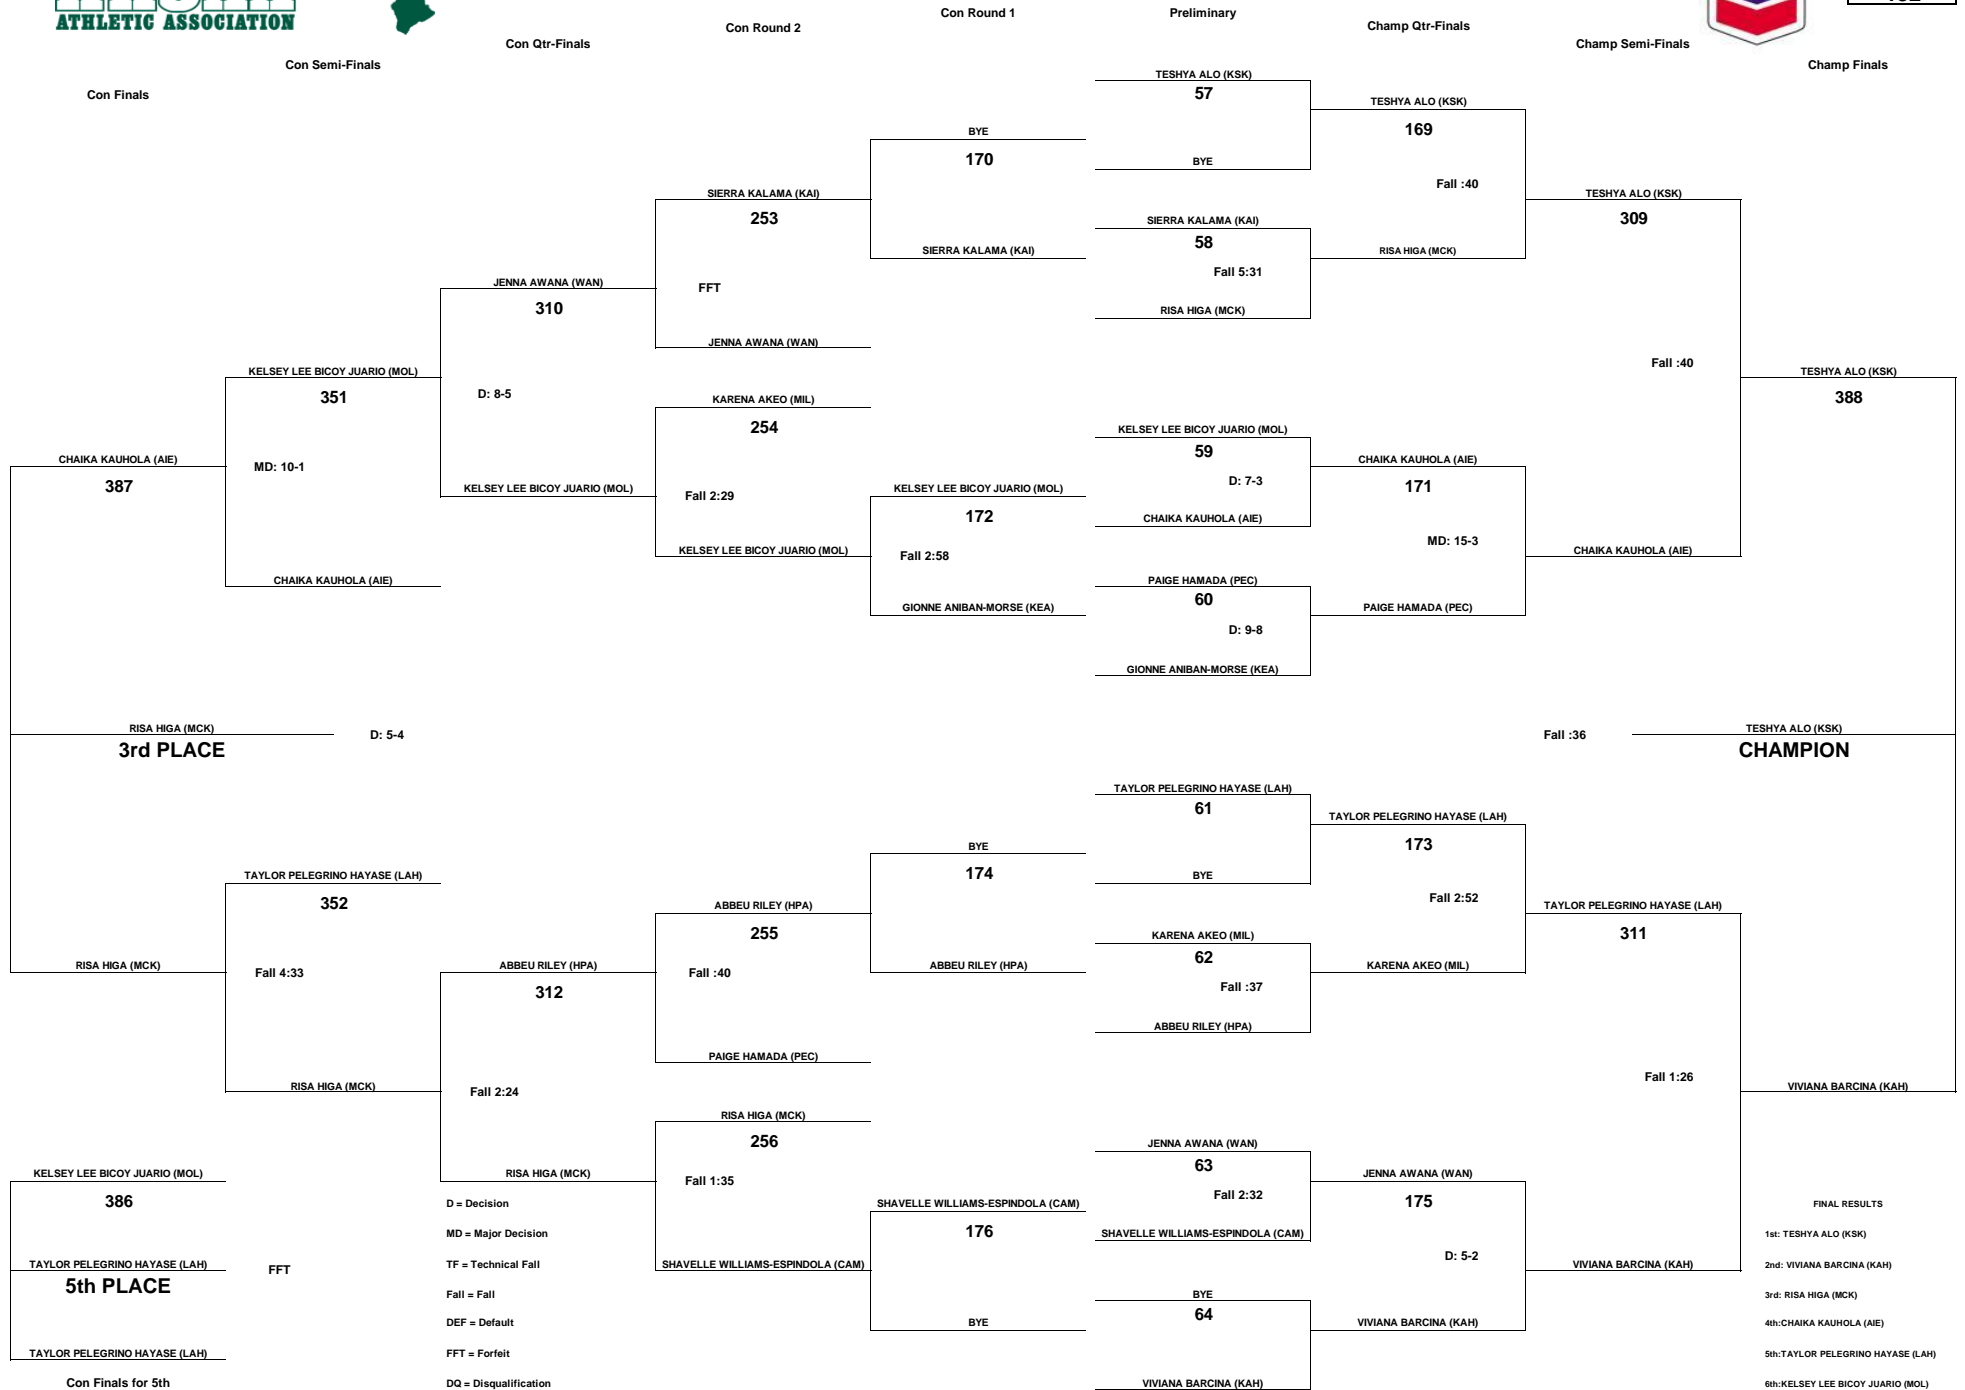

CHEVRON-HAWAII HIGH SCHOOL ATHLETIC ASSOCIATION 2016 GIRLS WRESTLING CHAMPIONSHIPS

WEIGHT CLASS
132