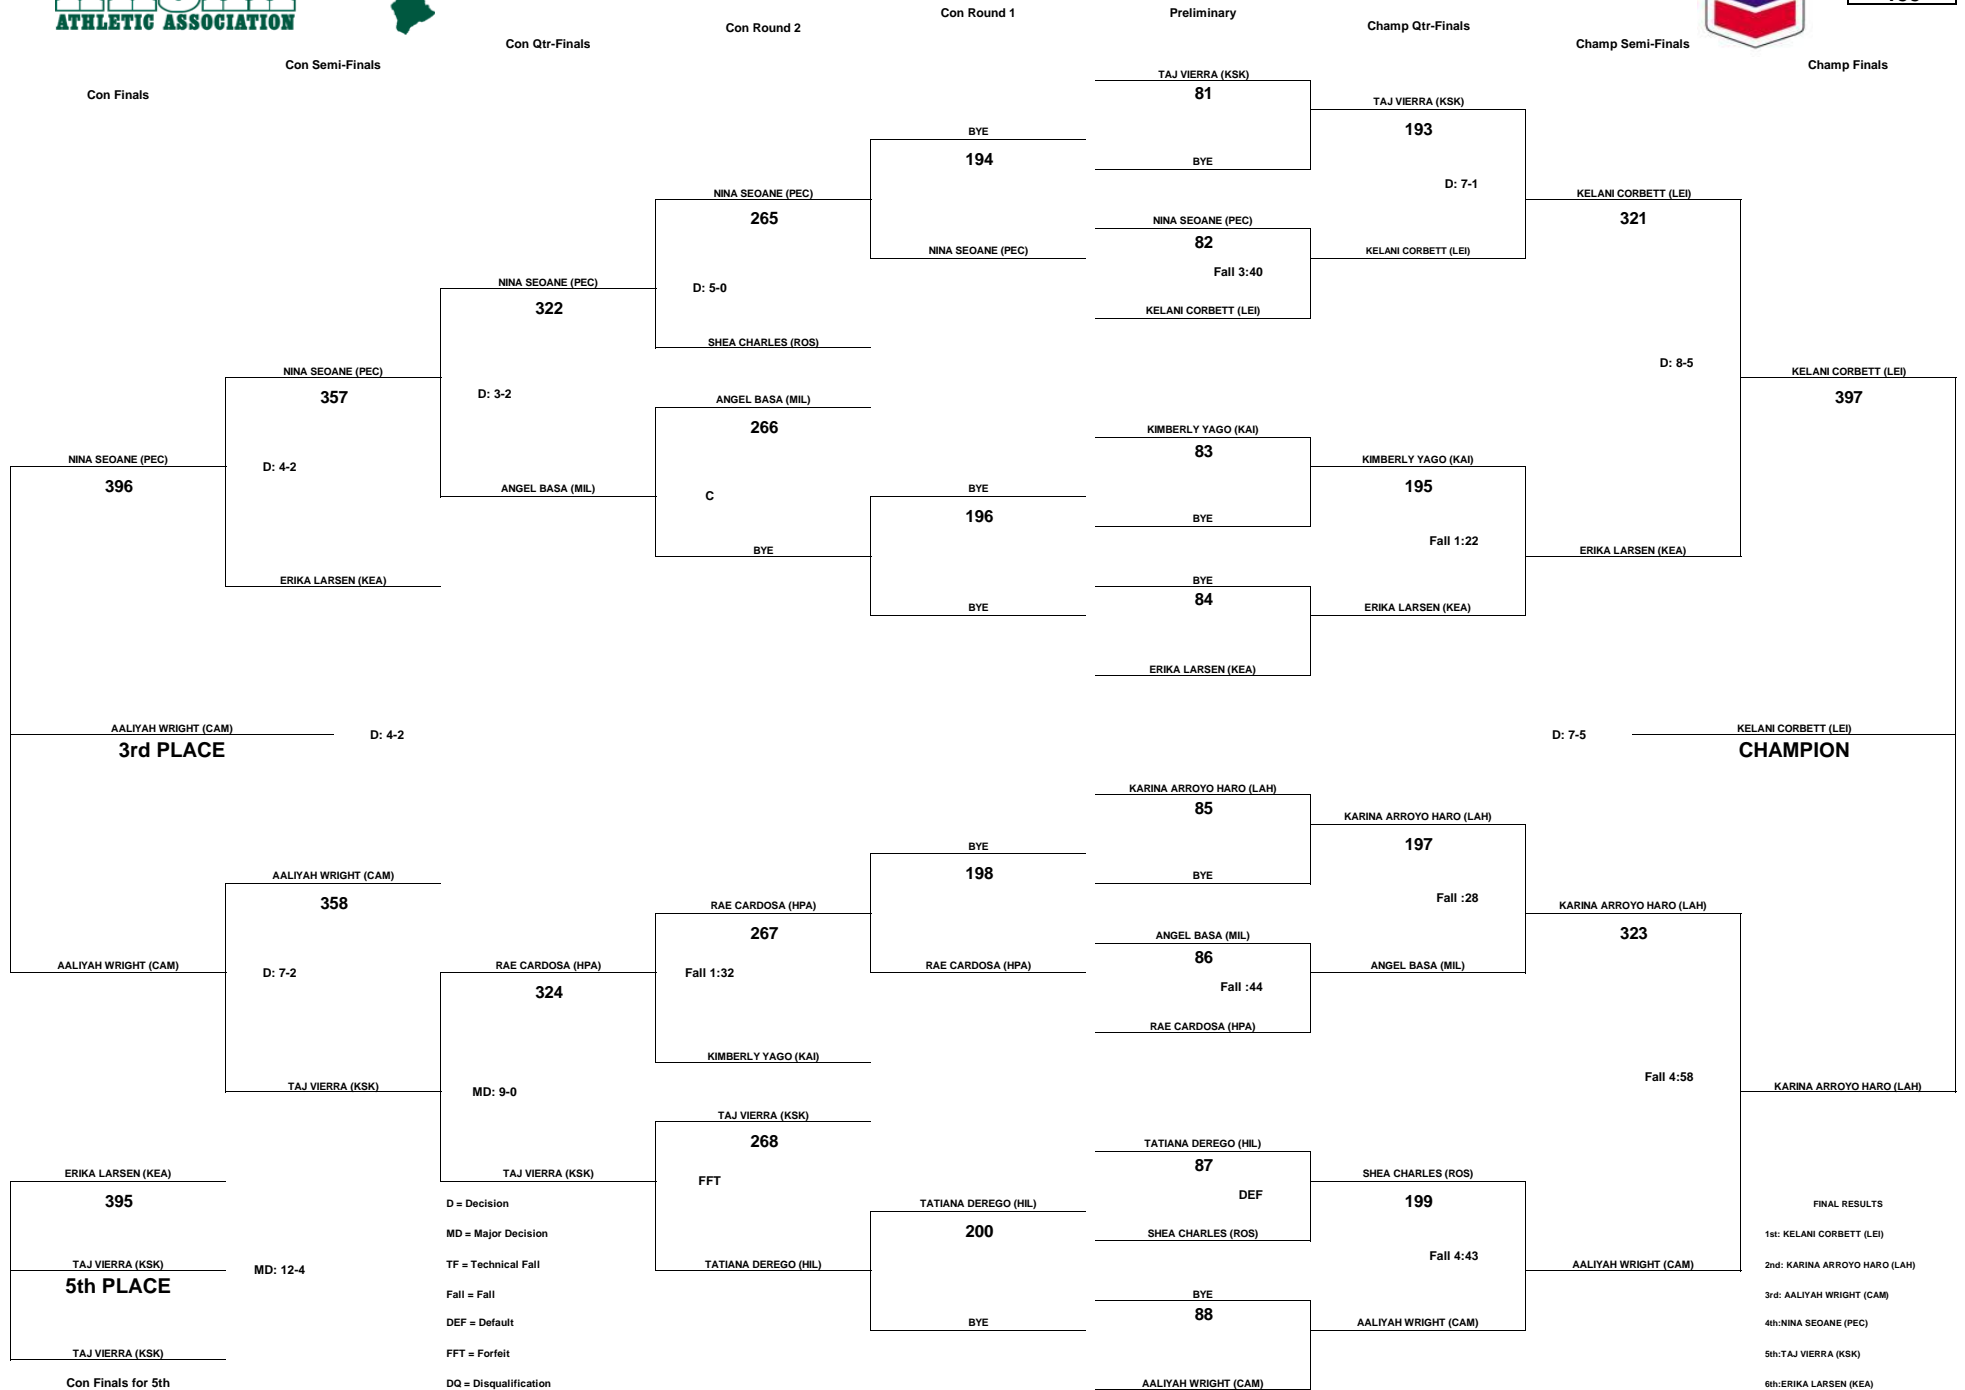

CHEVRON-HAWAII HIGH SCHOOL ATHLETIC ASSOCIATION 2016 GIRLS WRESTLING CHAMPIONSHIPS

WEIGHT CLASS
155