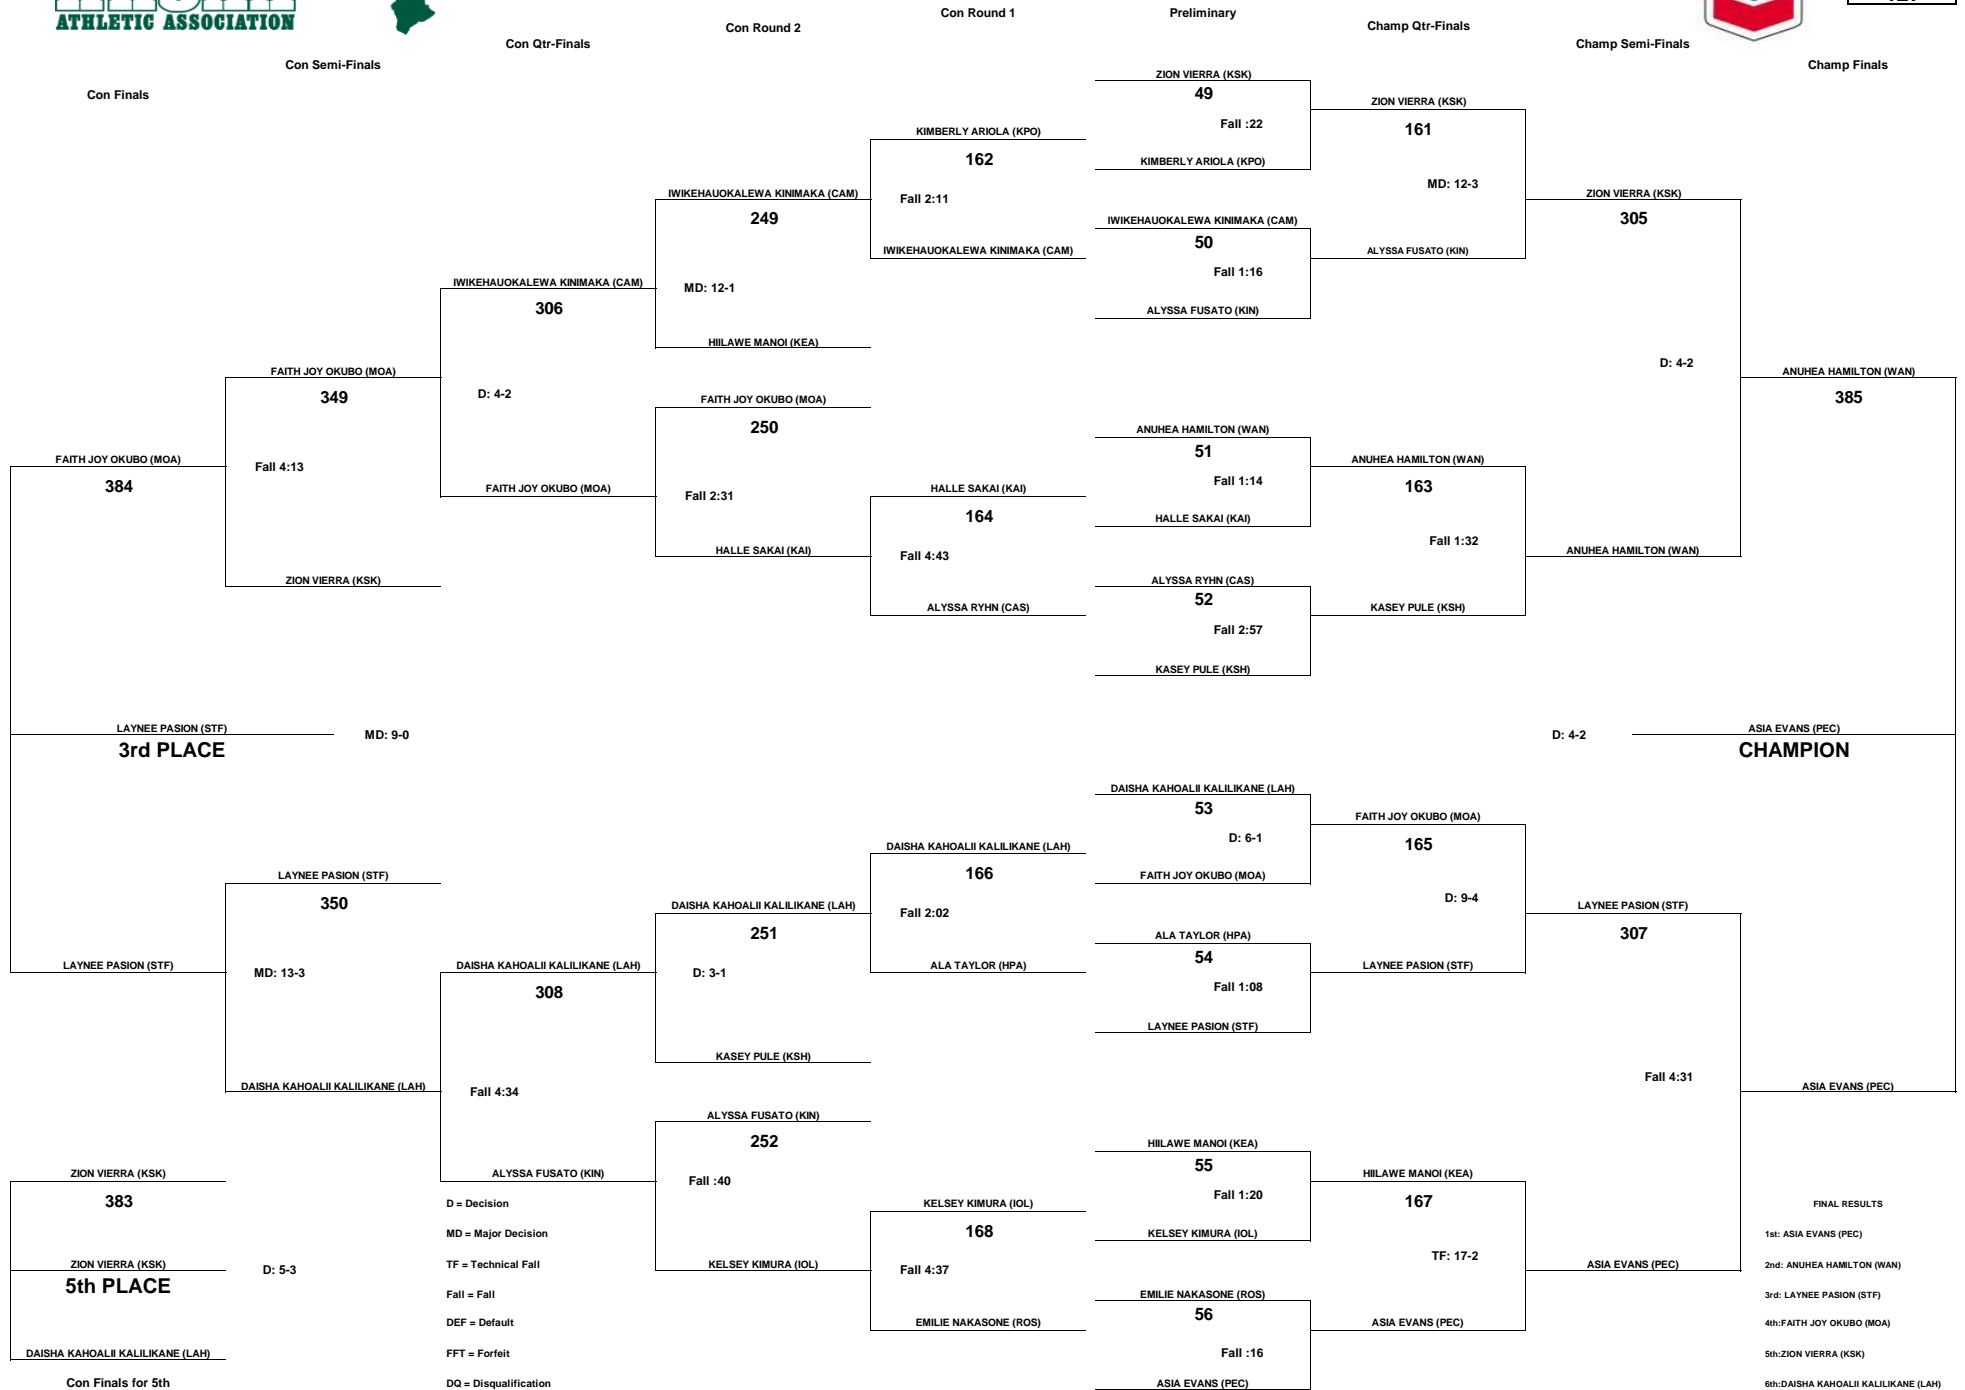

CHEVRON-HAWAII HIGH SCHOOL ATHLETIC ASSOCIATION 2016 GIRLS WRESTLING CHAMPIONSHIPS

WEIGHT CLASS
127

Con Finals

Con Semi-Finals

Con Qtr-Finals

Con Round 2

Con Round 1

Preliminary

Champ Qtr-Finals

Champ Semi-Finals

Champ Finals

LAYNEE PASION (STF) MD: 9-0
3rd PLACE

ASIA EVANS (PEC)
CHAMPION

ZION VIERRA (KSK)
383

ZION VIERRA (KSK)
5th PLACE

Con Finals for 5th

FINAL RESULTS

- 1st: ASIA EVANS (PEC)
- 2nd: ANUHEA HAMILTON (WAN)
- 3rd: LAYNEE PASION (STF)
- 4th: FAITH JOY OKUBO (MOA)
- 5th: ZION VIERRA (KSK)
- 6th: DAISHA KAHOALII KALILIKANE (LAH)