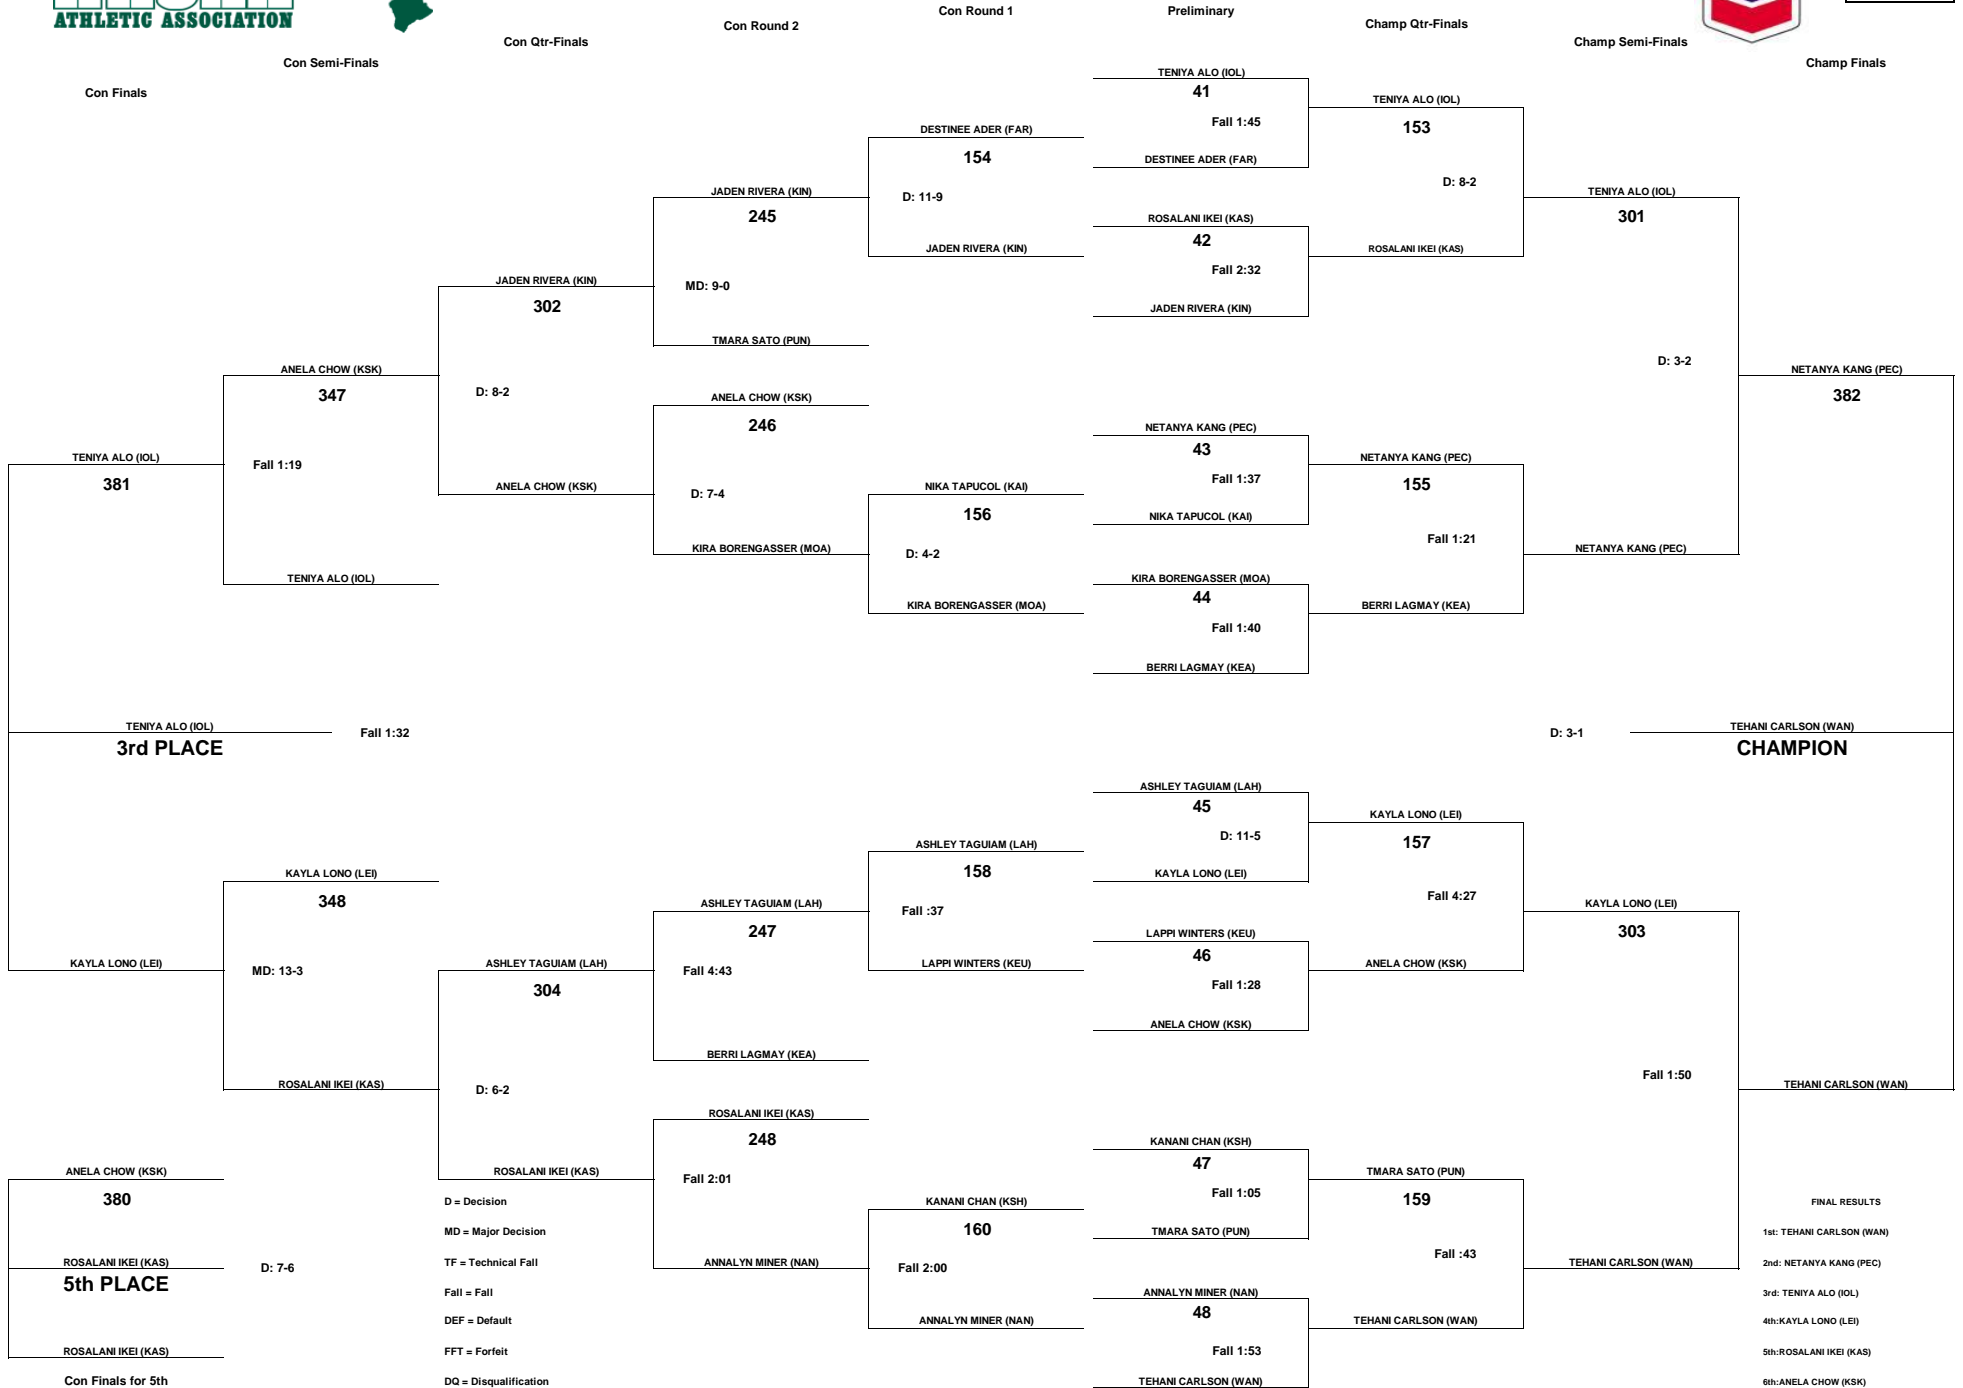

CHEVRON-HAWAII HIGH SCHOOL ATHLETIC ASSOCIATION 2016 GIRLS WRESTLING CHAMPIONSHIPS

WEIGHT CLASS
122

D = Decision
MD = Major Decision
TF = Technical Fall
Fall = Fall
DEF = Default
FFT = Forfeit
DQ = Disqualification

Con Finals for 5th

FINAL RESULTS
1st: TEHANI CARLSON (WAN)
2nd: NETANYA KANG (PEC)
3rd: TENIYA ALO (IOL)
4th: KAYLA LONO (LEI)
5th: ROSALANI IKEI (KAS)
6th: ANELA CHOW (KSK)