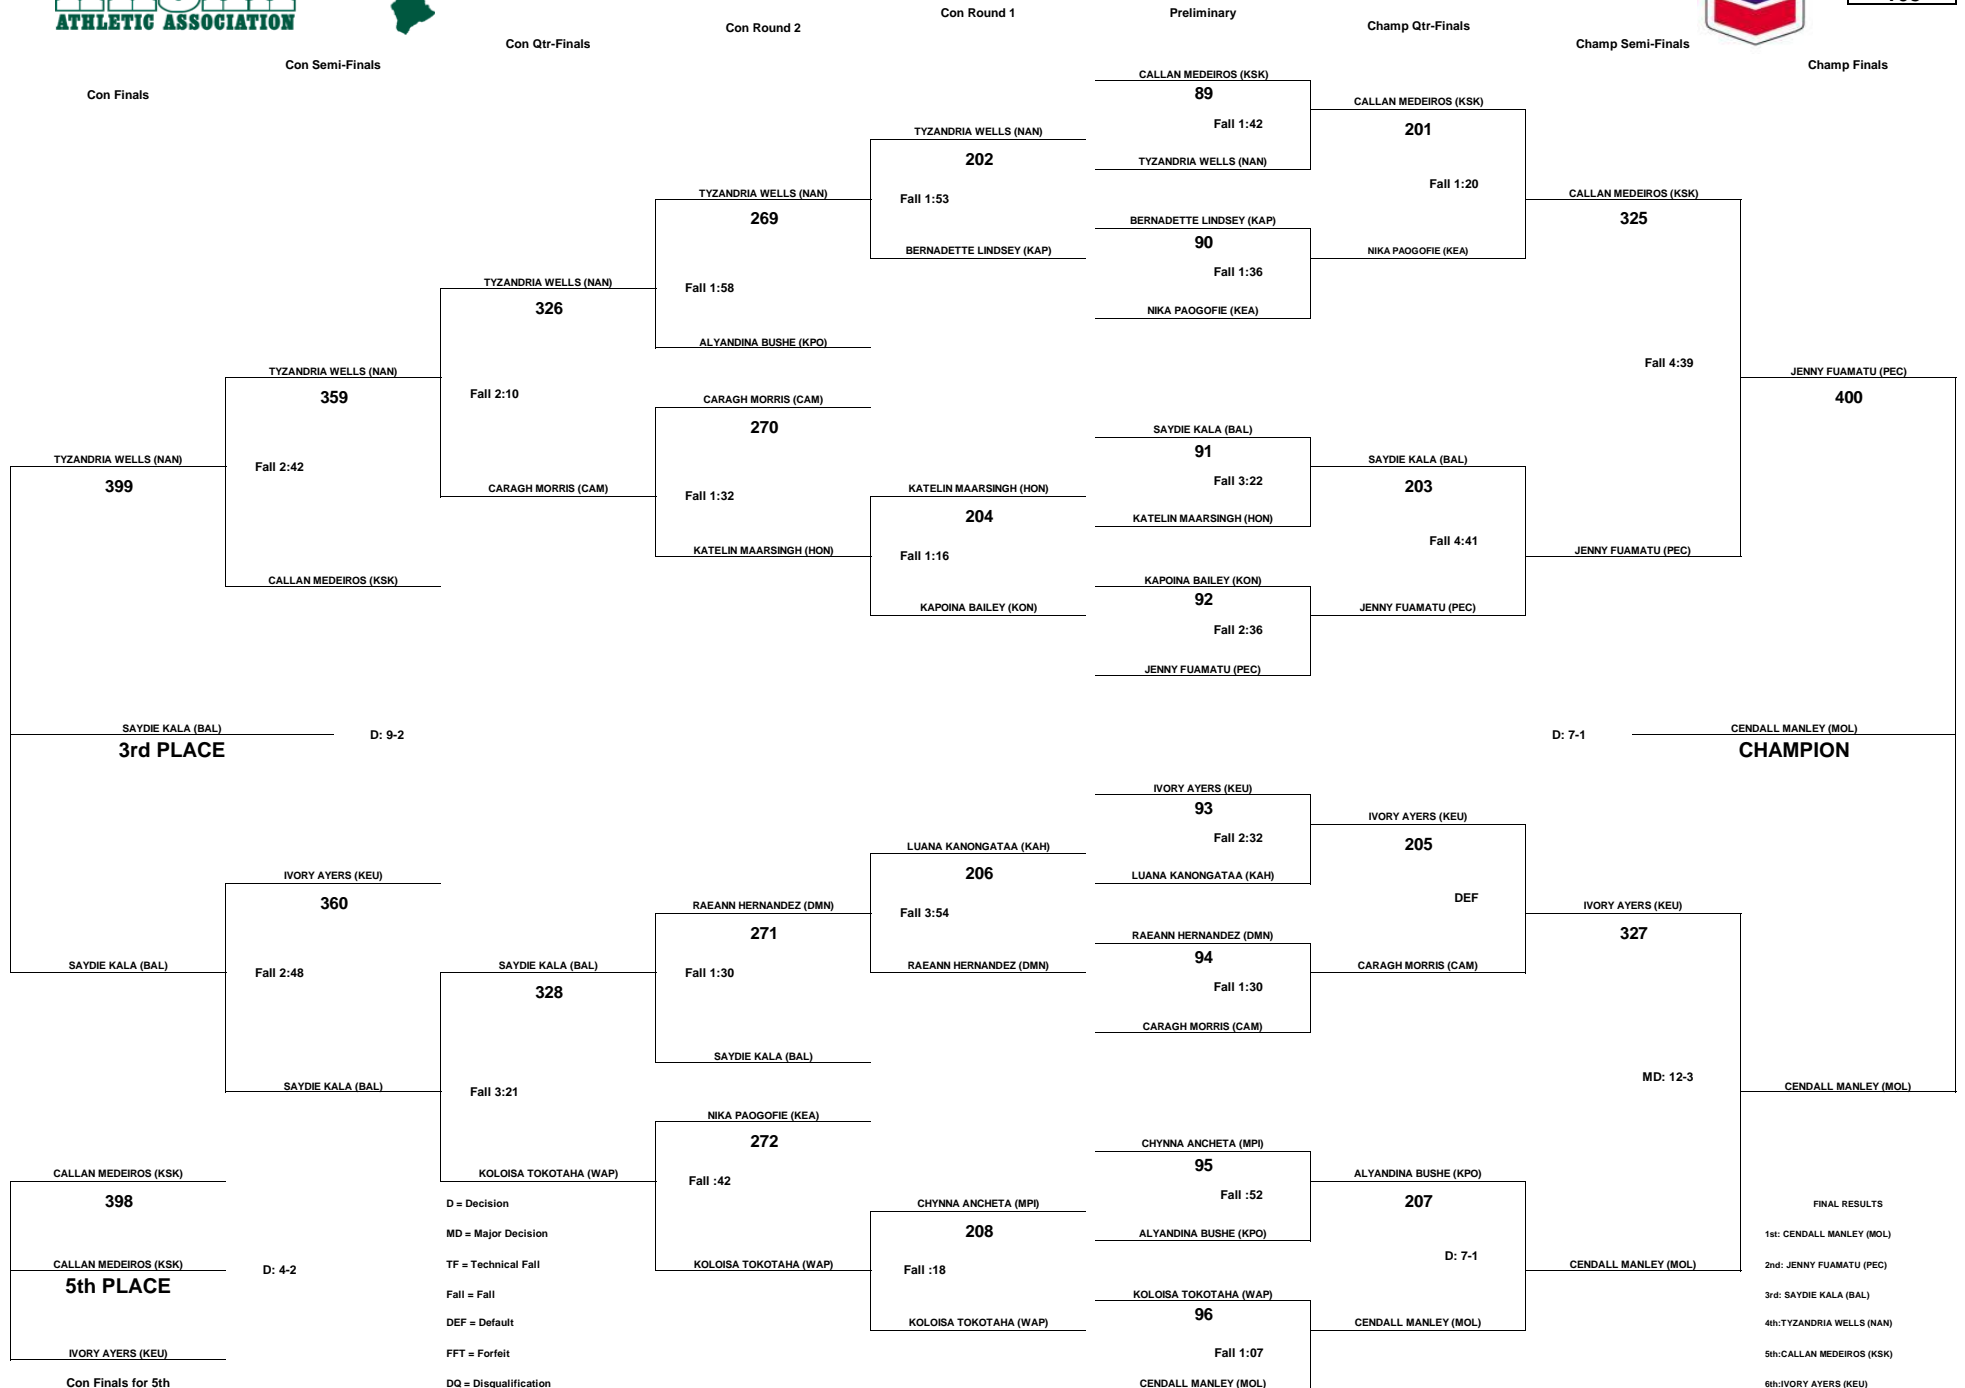

CHEVRON-HAWAII HIGH SCHOOL ATHLETIC ASSOCIATION 2016 GIRLS WRESTLING CHAMPIONSHIPS

WEIGHT CLASS
168