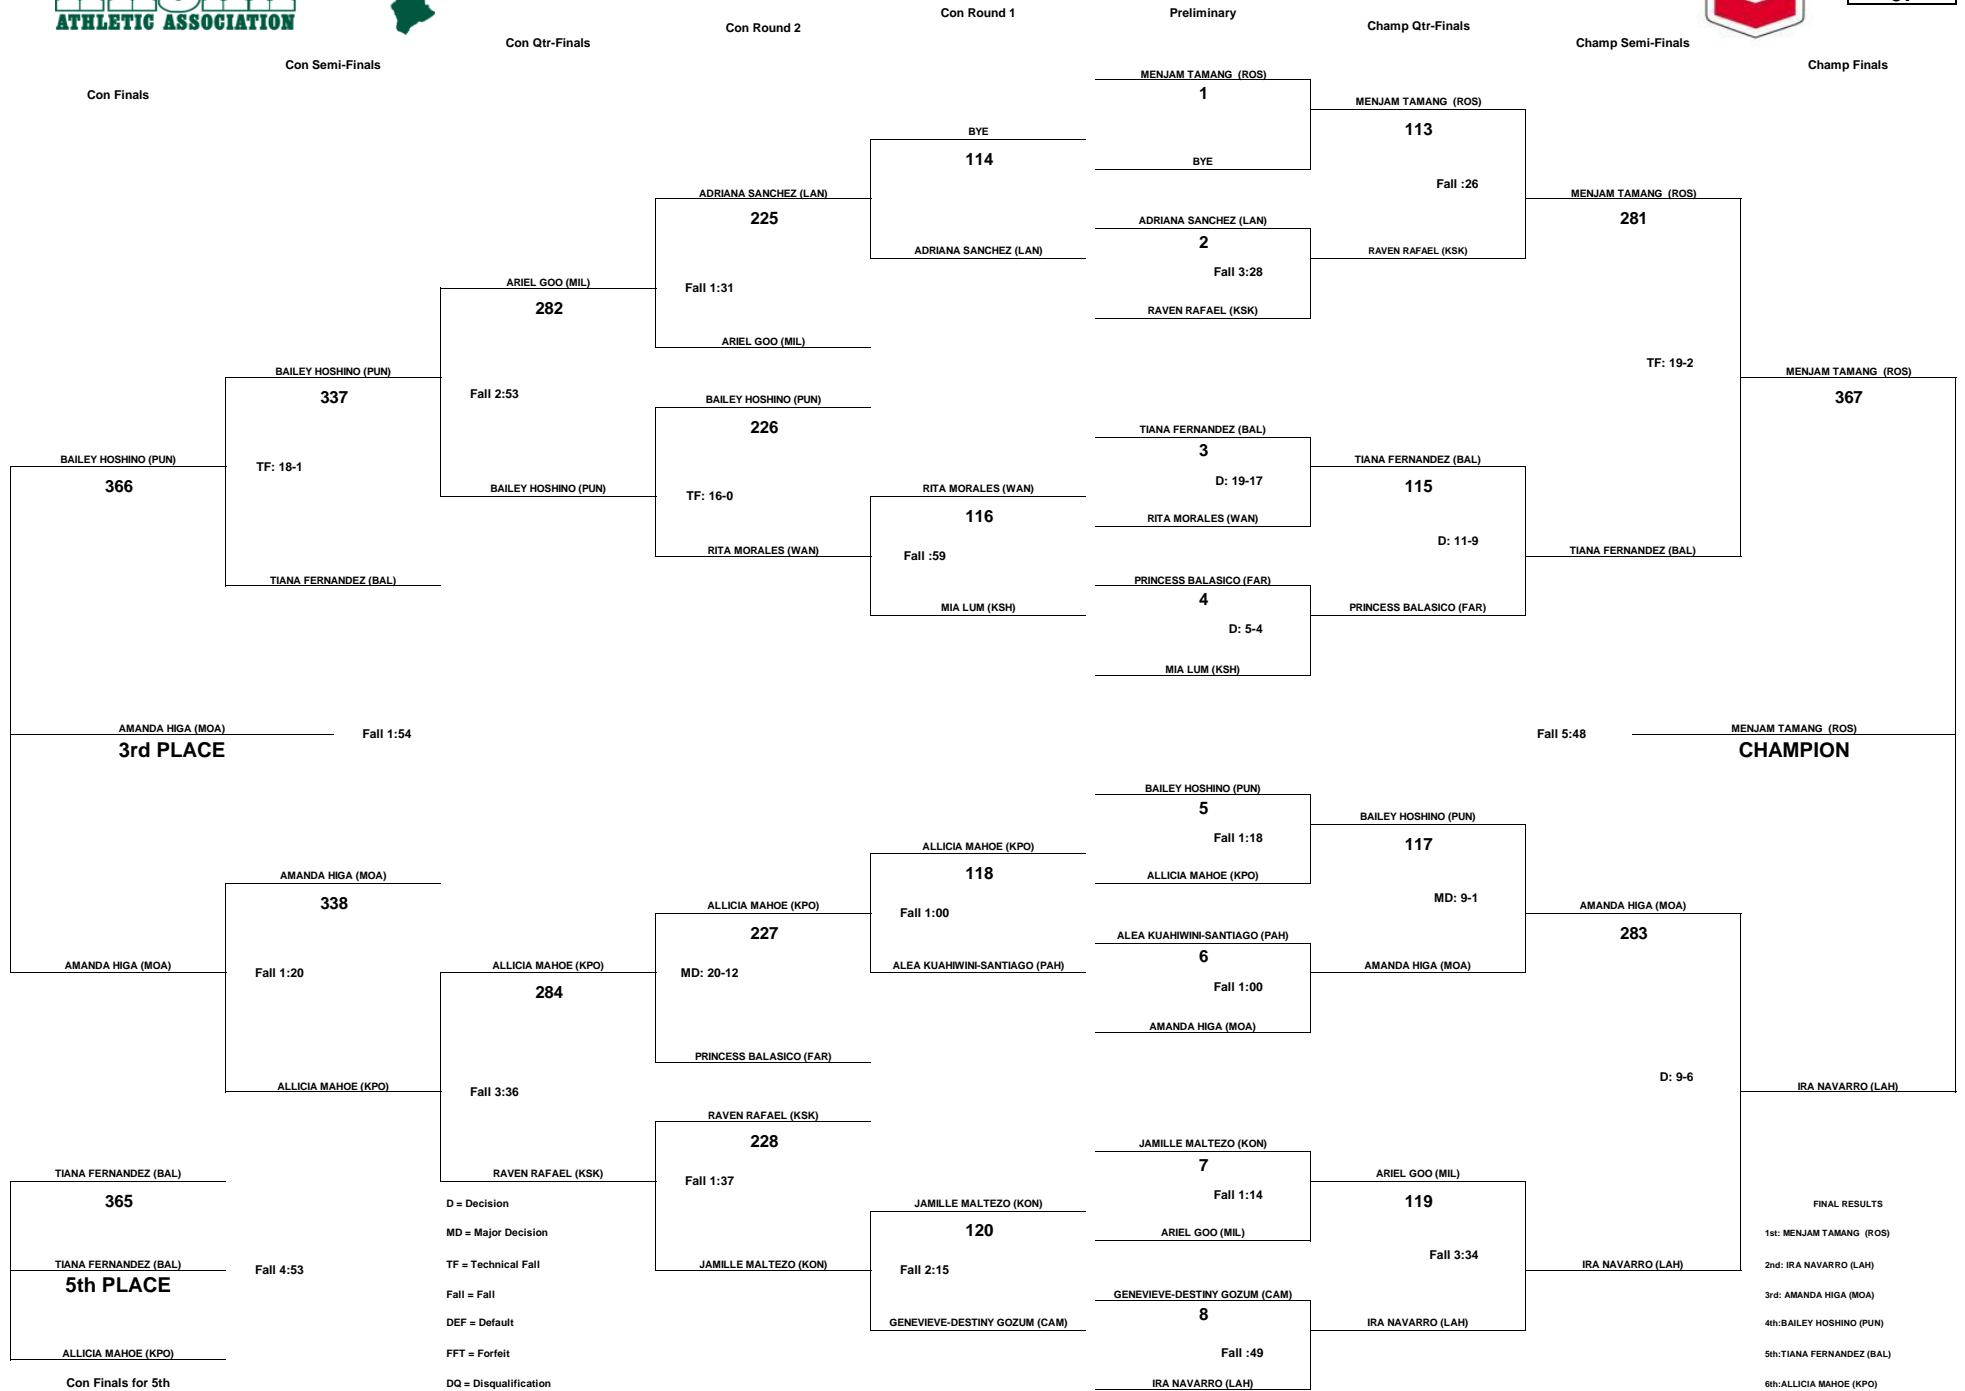

# CHEVRON-HAWAII HIGH SCHOOL ATHLETIC ASSOCIATION 2016 GIRLS WRESTLING CHAMPIONSHIPS

WEIGHT CLASS  
**97**