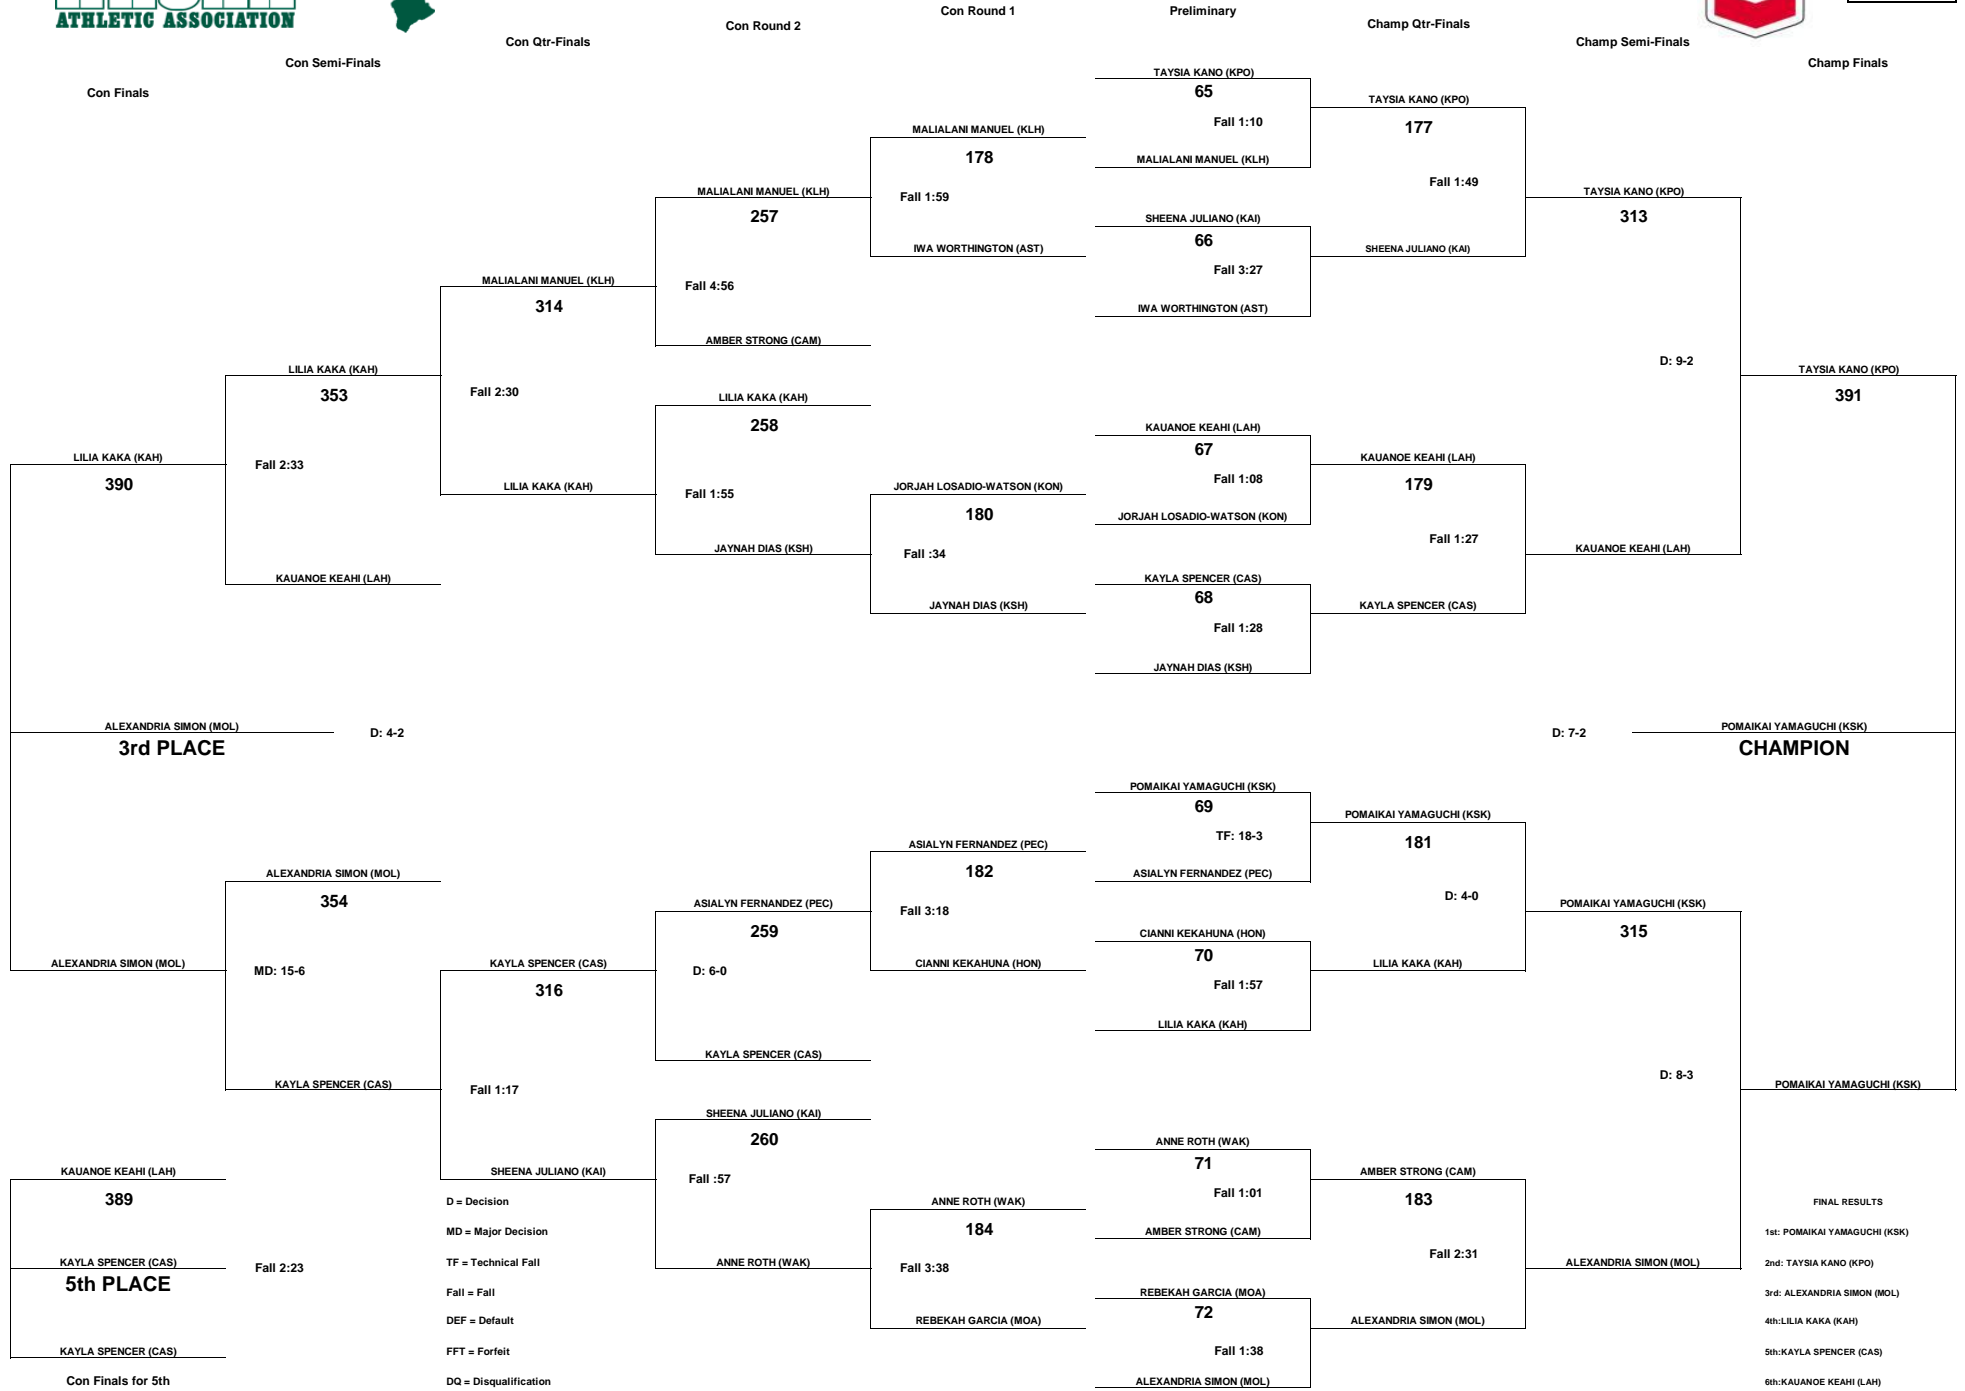

CHEVRON-HAWAII HIGH SCHOOL ATHLETIC ASSOCIATION 2016 GIRLS WRESTLING CHAMPIONSHIPS

WEIGHT CLASS
138