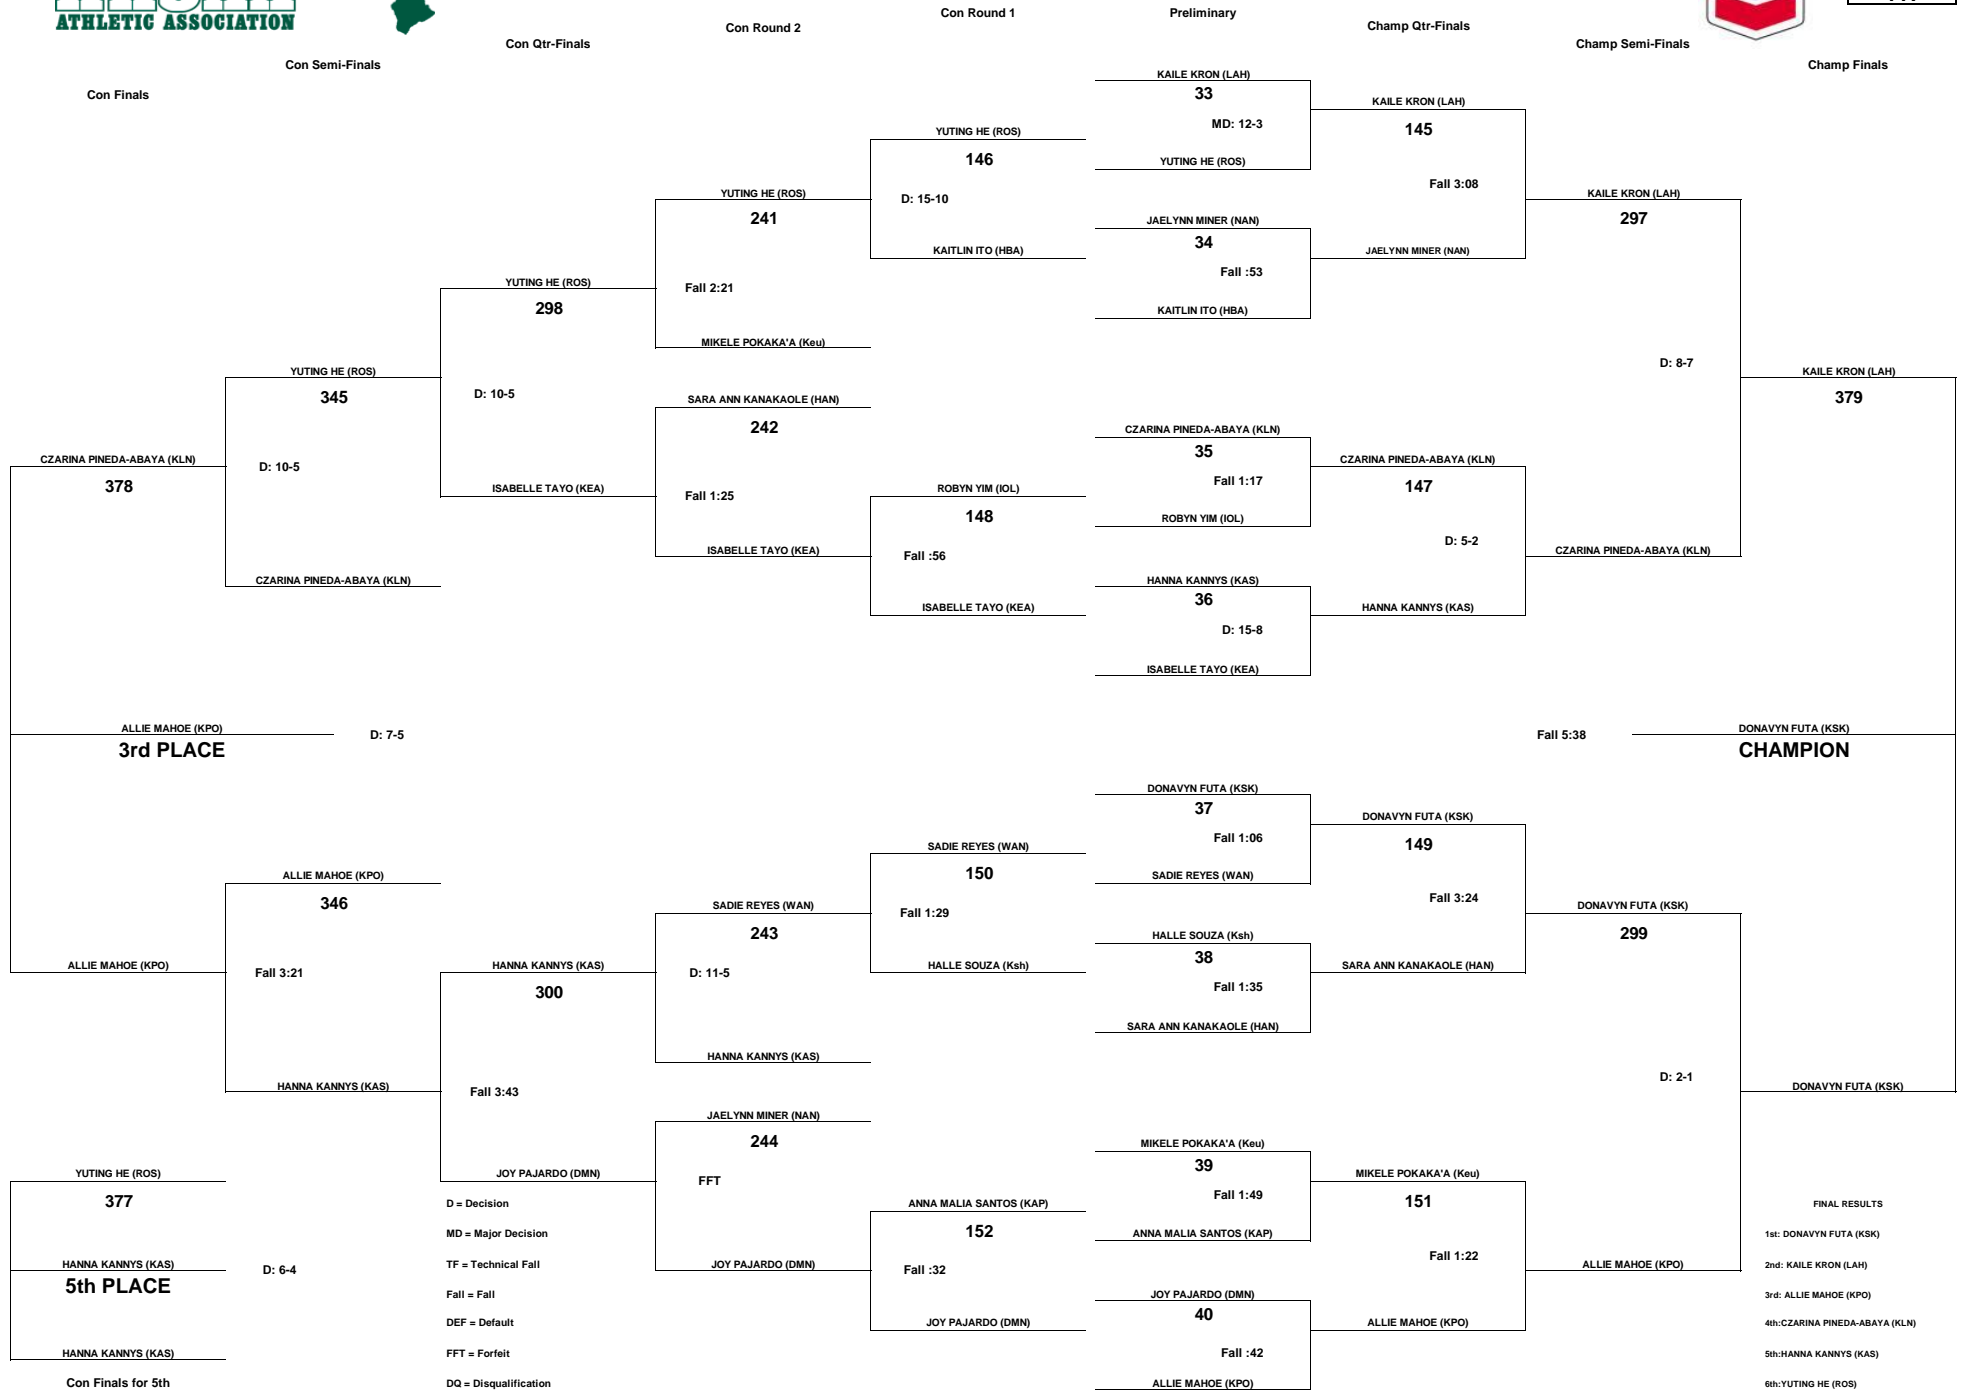

CHEVRON-HAWAII HIGH SCHOOL ATHLETIC ASSOCIATION 2016 GIRLS WRESTLING CHAMPIONSHIPS

WEIGHT CLASS
117

Con Finals

Con Semi-Finals

Con Qtr-Finals

Con Round 2

Con Round 1

Preliminary

Champ Qtr-Finals

Champ Semi-Finals

Champ Finals

3rd PLACE

CHAMPION

5th PLACE

FINAL RESULTS

1. DONAVYN FUTA (KSK)
2. KAILE KRON (LAH)
3. ALLIE MAHOE (KPO)
4. CZARINA PINEDA-ABAYA (KLN)
5. HANNA KANNYS (KAS)
6. YUTING HE (ROS)