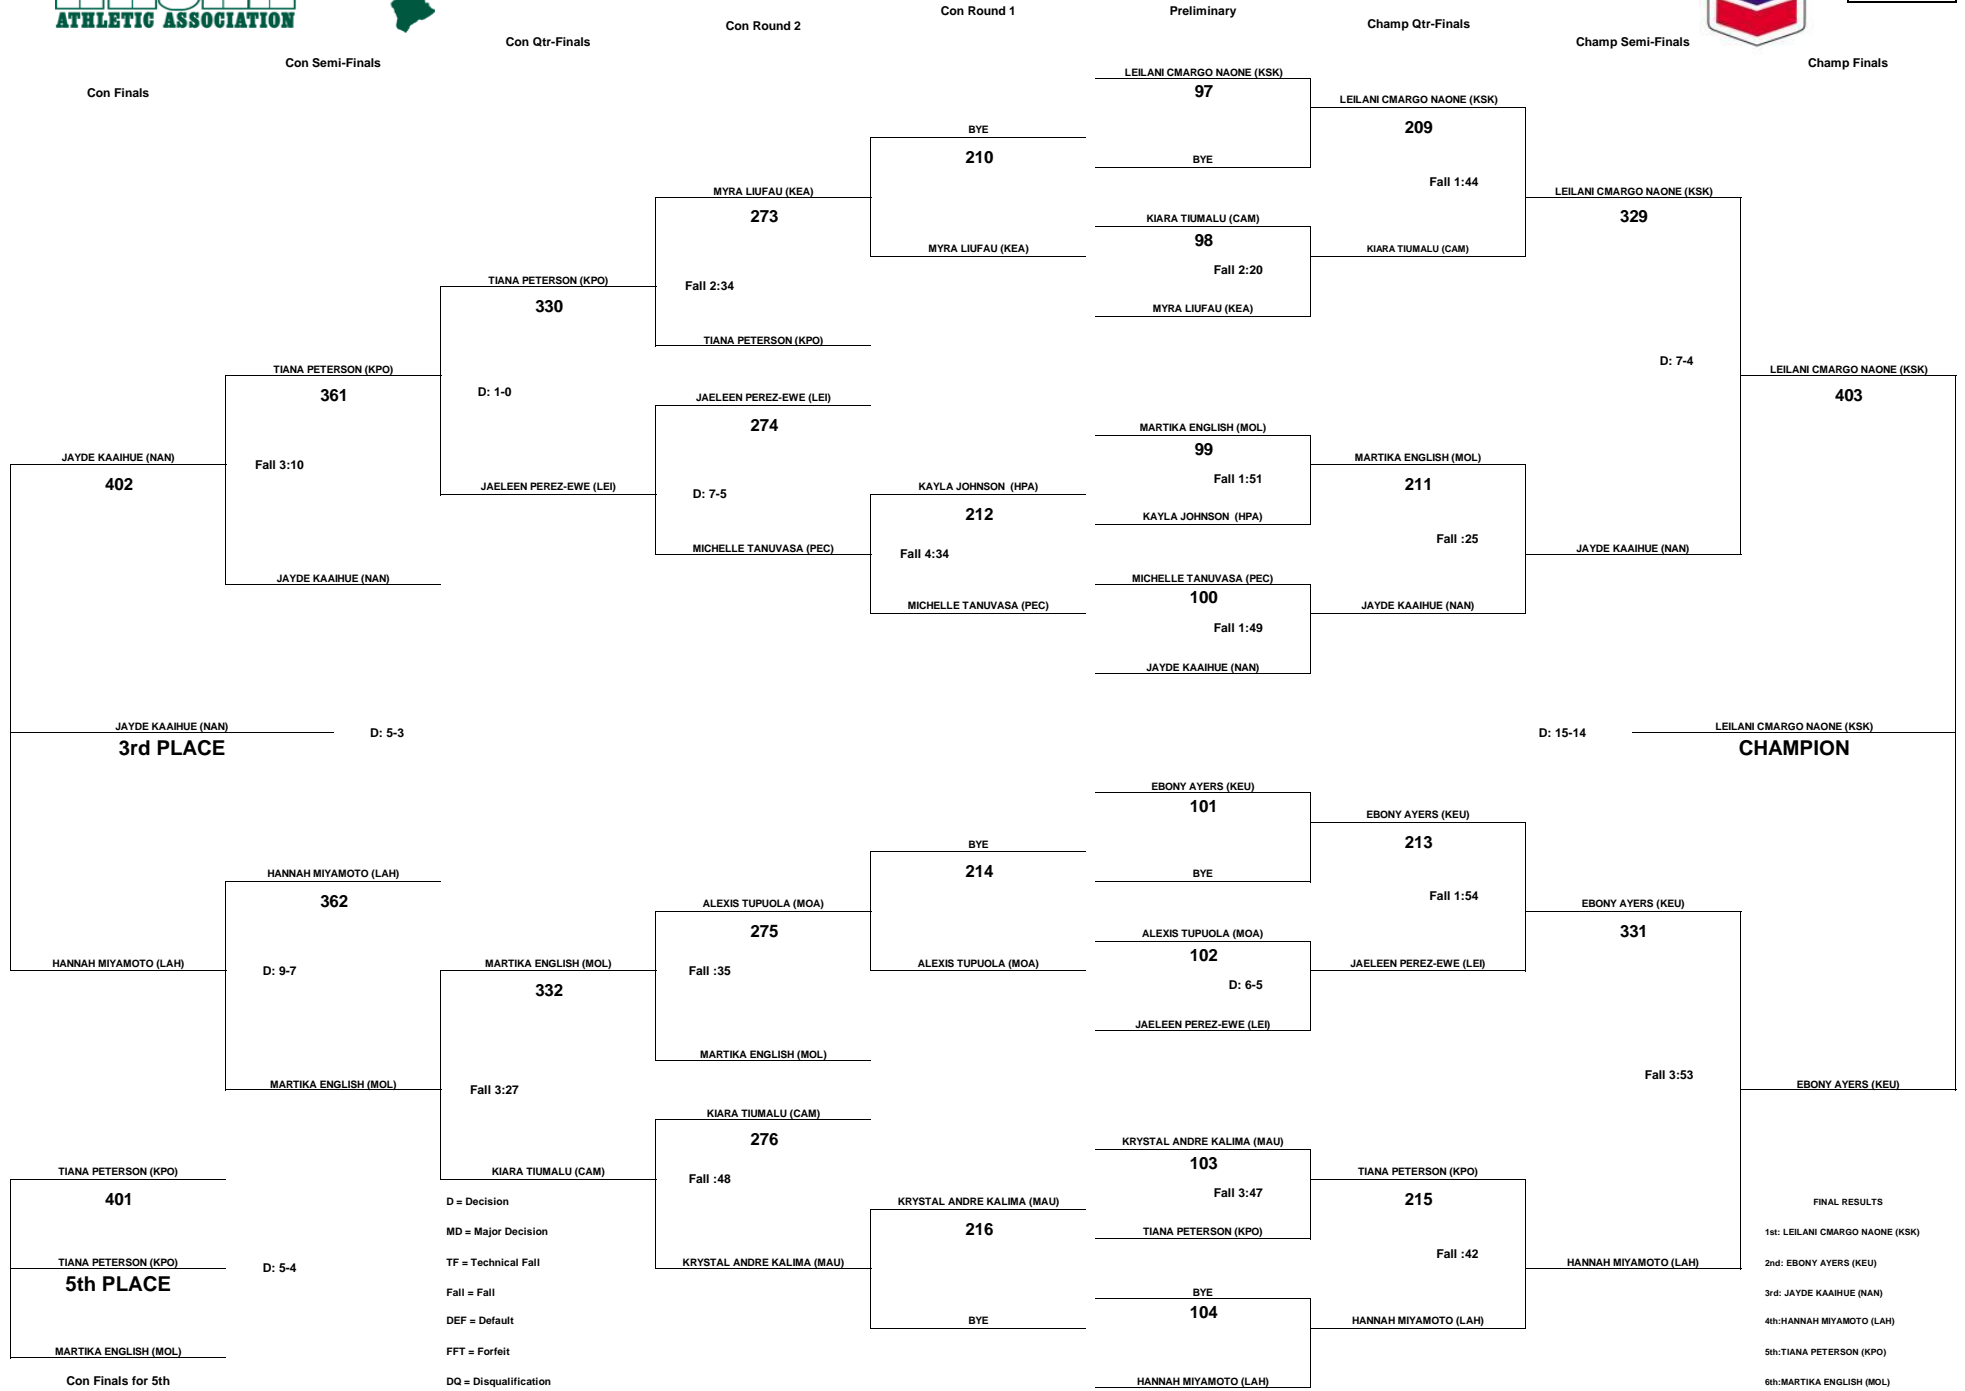

CHEVRON-HAWAII HIGH SCHOOL ATHLETIC ASSOCIATION 2016 GIRLS WRESTLING CHAMPIONSHIPS

WEIGHT CLASS
184