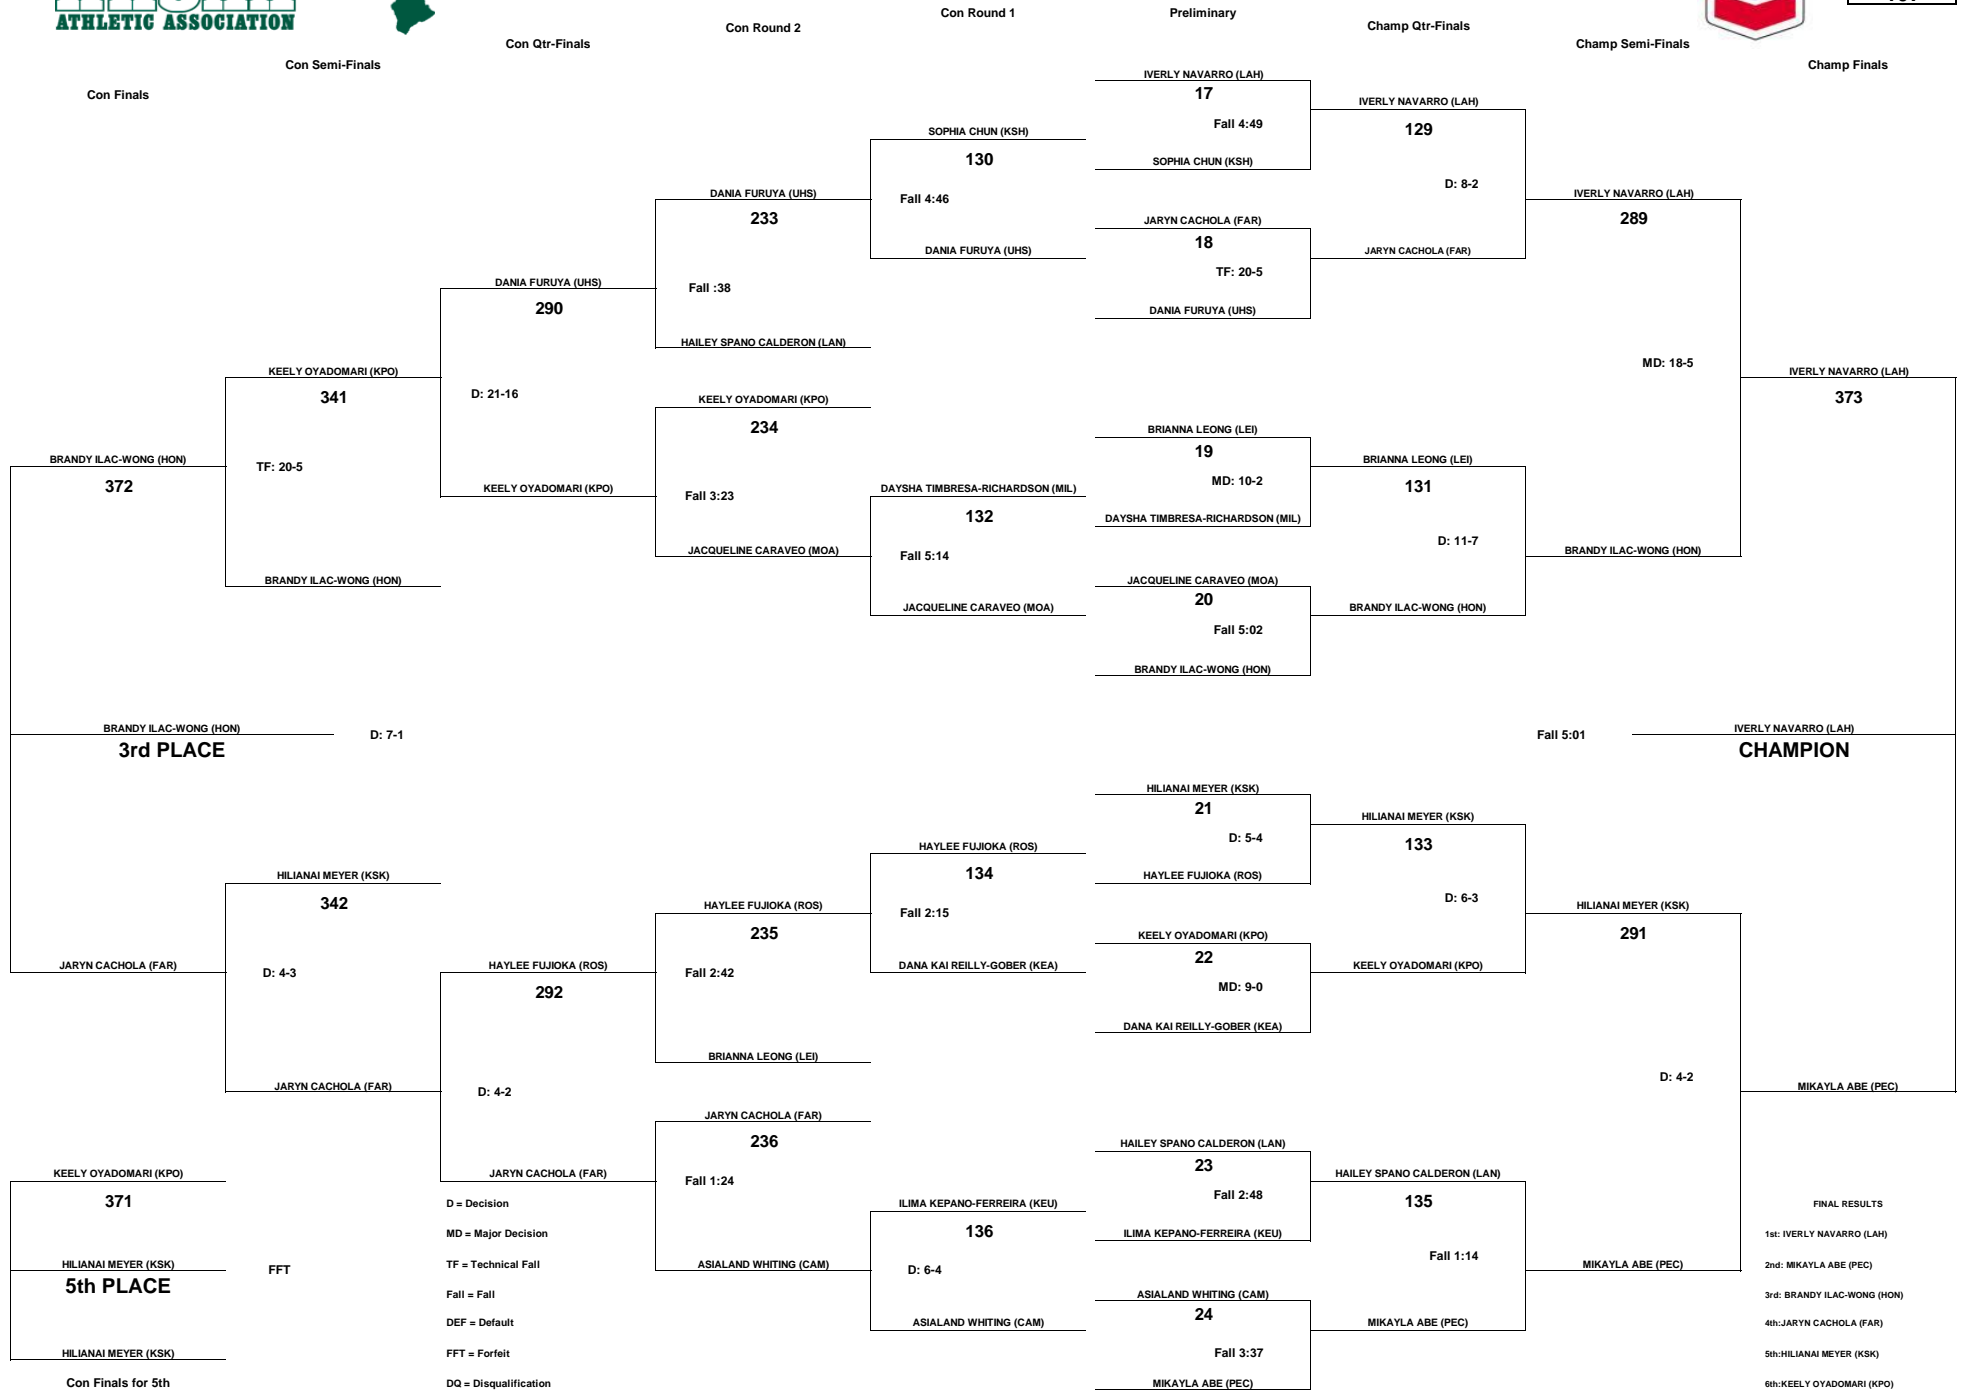

CHEVRON-HAWAII HIGH SCHOOL ATHLETIC ASSOCIATION 2016 GIRLS WRESTLING CHAMPIONSHIPS

WEIGHT CLASS
107