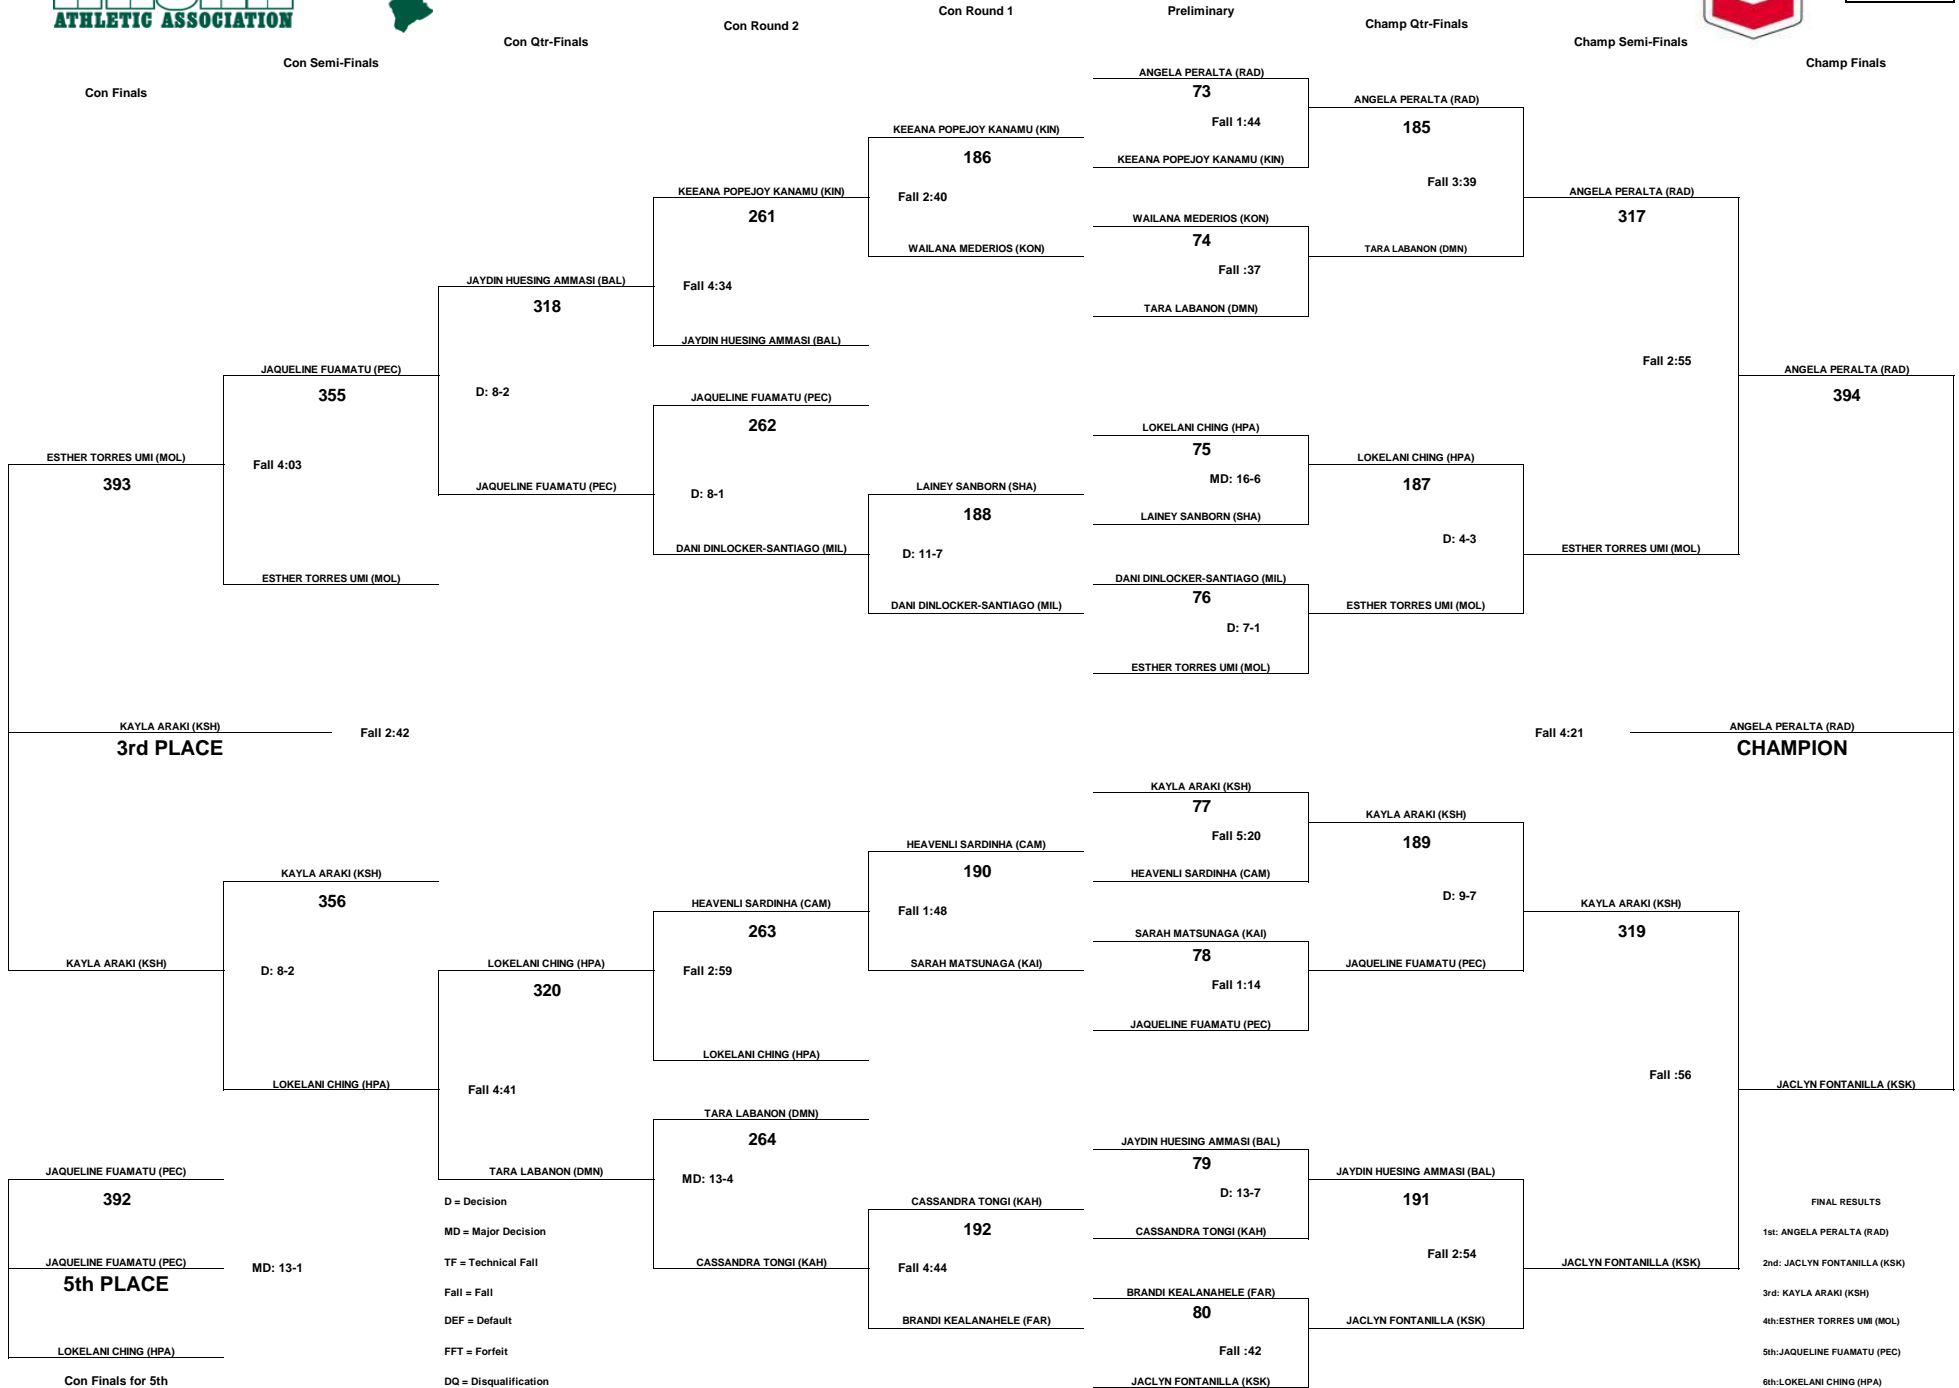

CHEVRON-HAWAII HIGH SCHOOL ATHLETIC ASSOCIATION 2016 GIRLS WRESTLING CHAMPIONSHIPS

WEIGHT CLASS
145