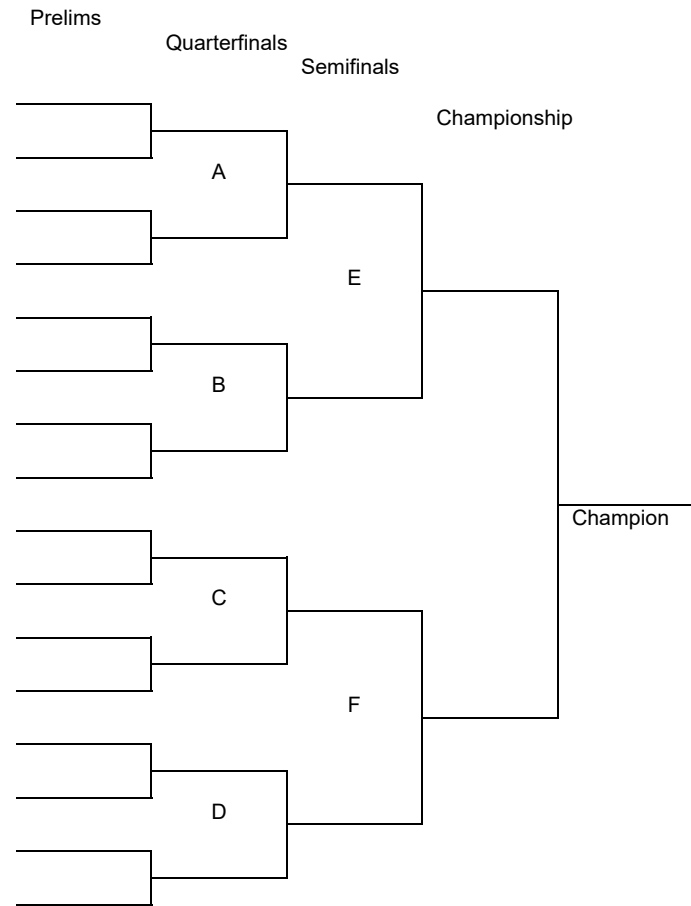

Championship