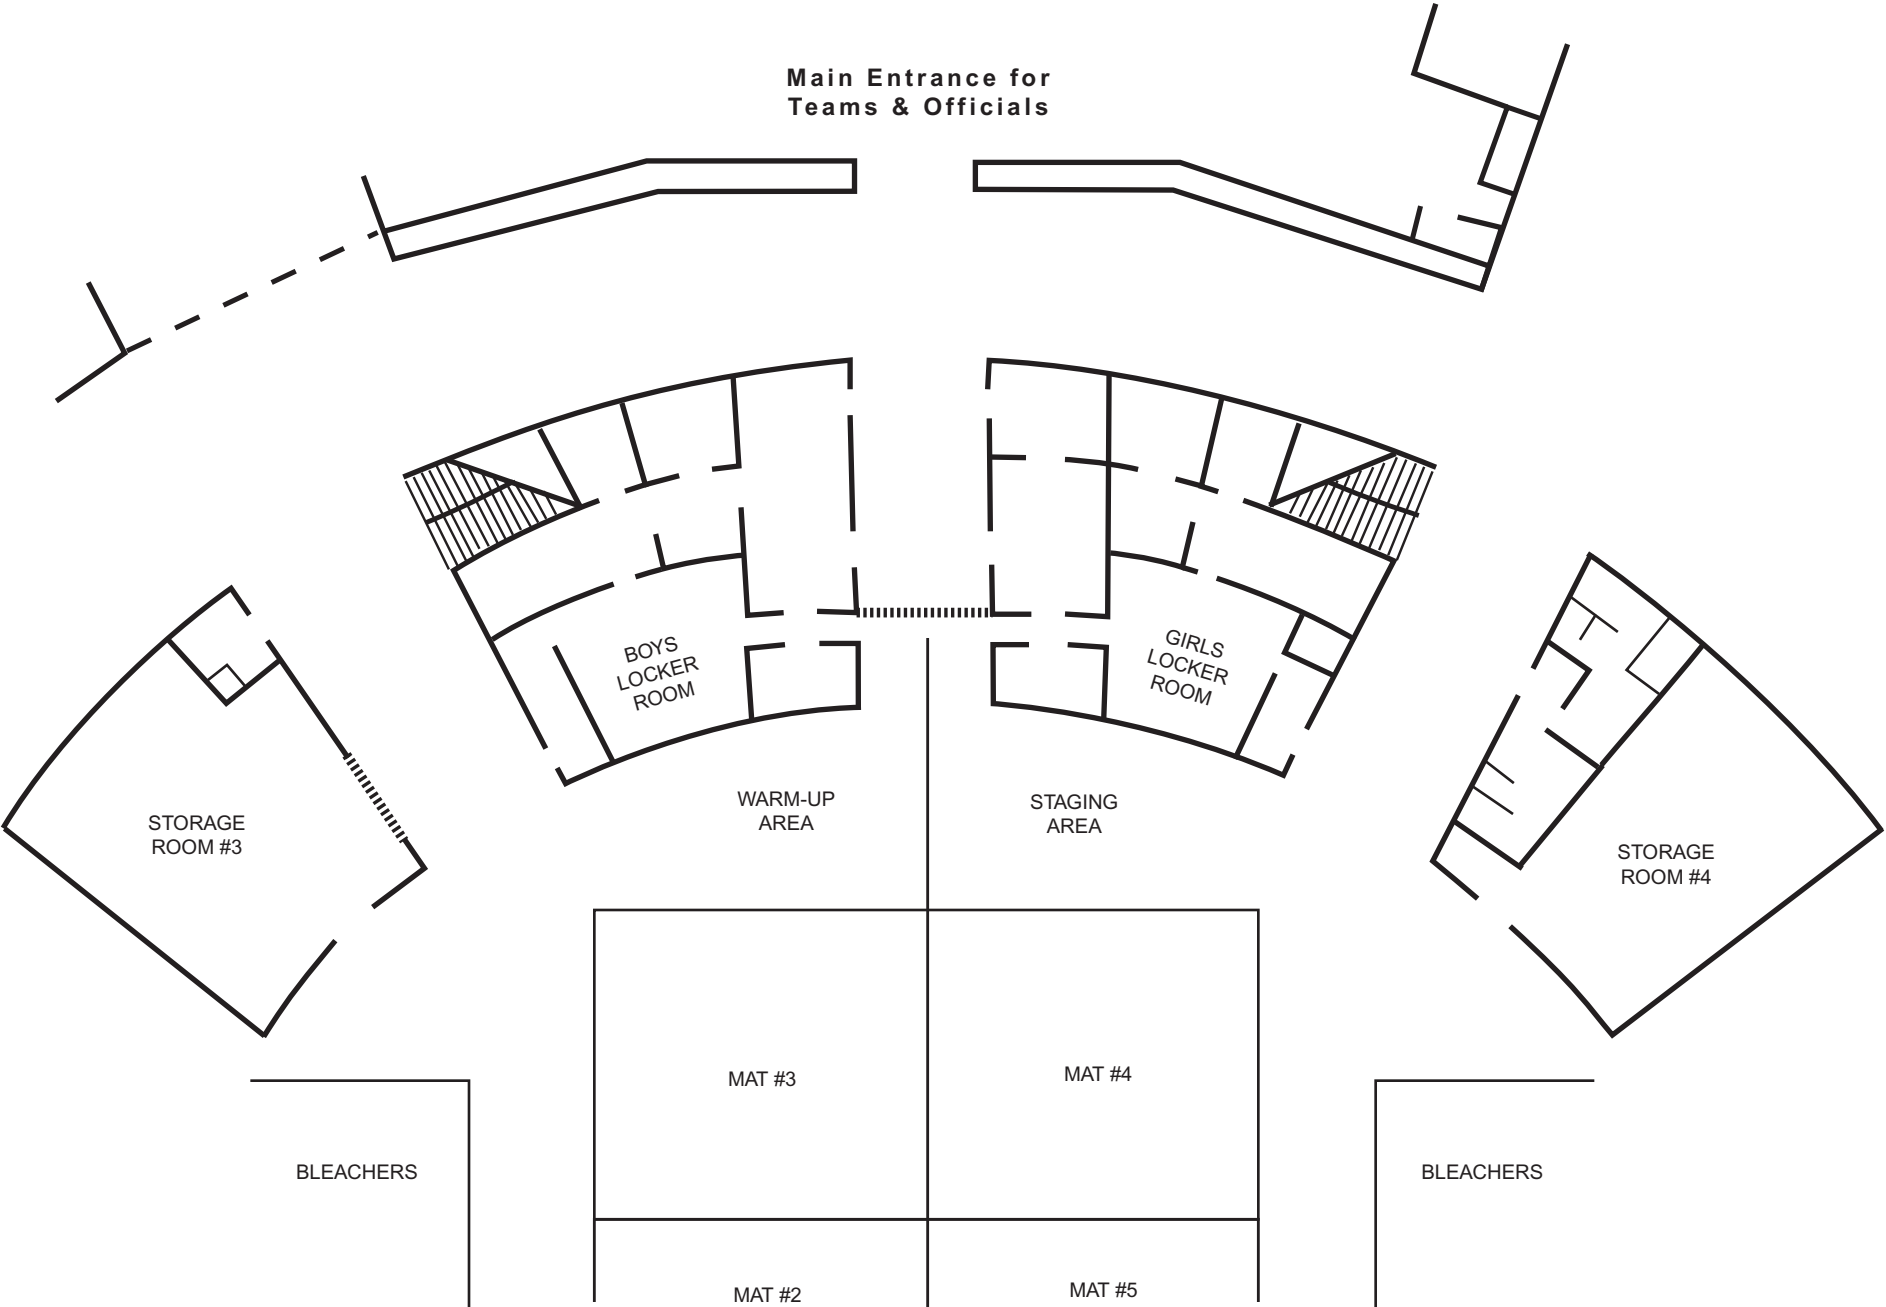

Neal S. Blaisdell Center
HHSAA STATE
WRESTLING CHAMPIONSHIPS