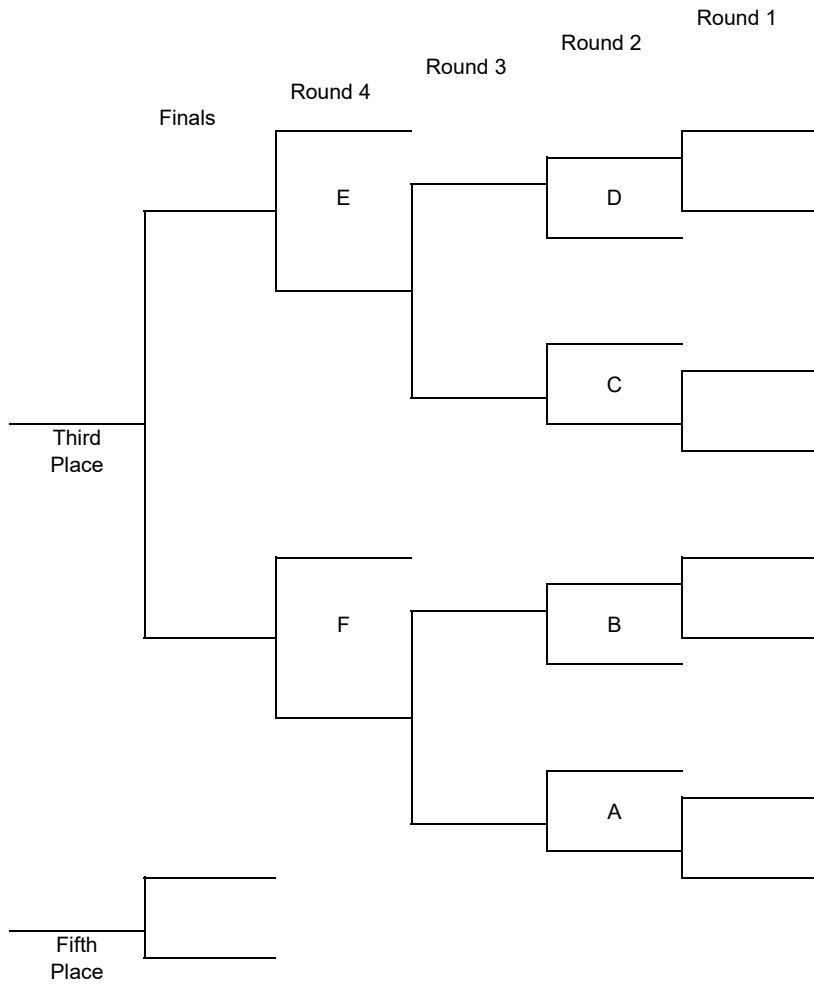

WRESTLING CHAMPIONSHIP

Wt. Class _____

Consolation