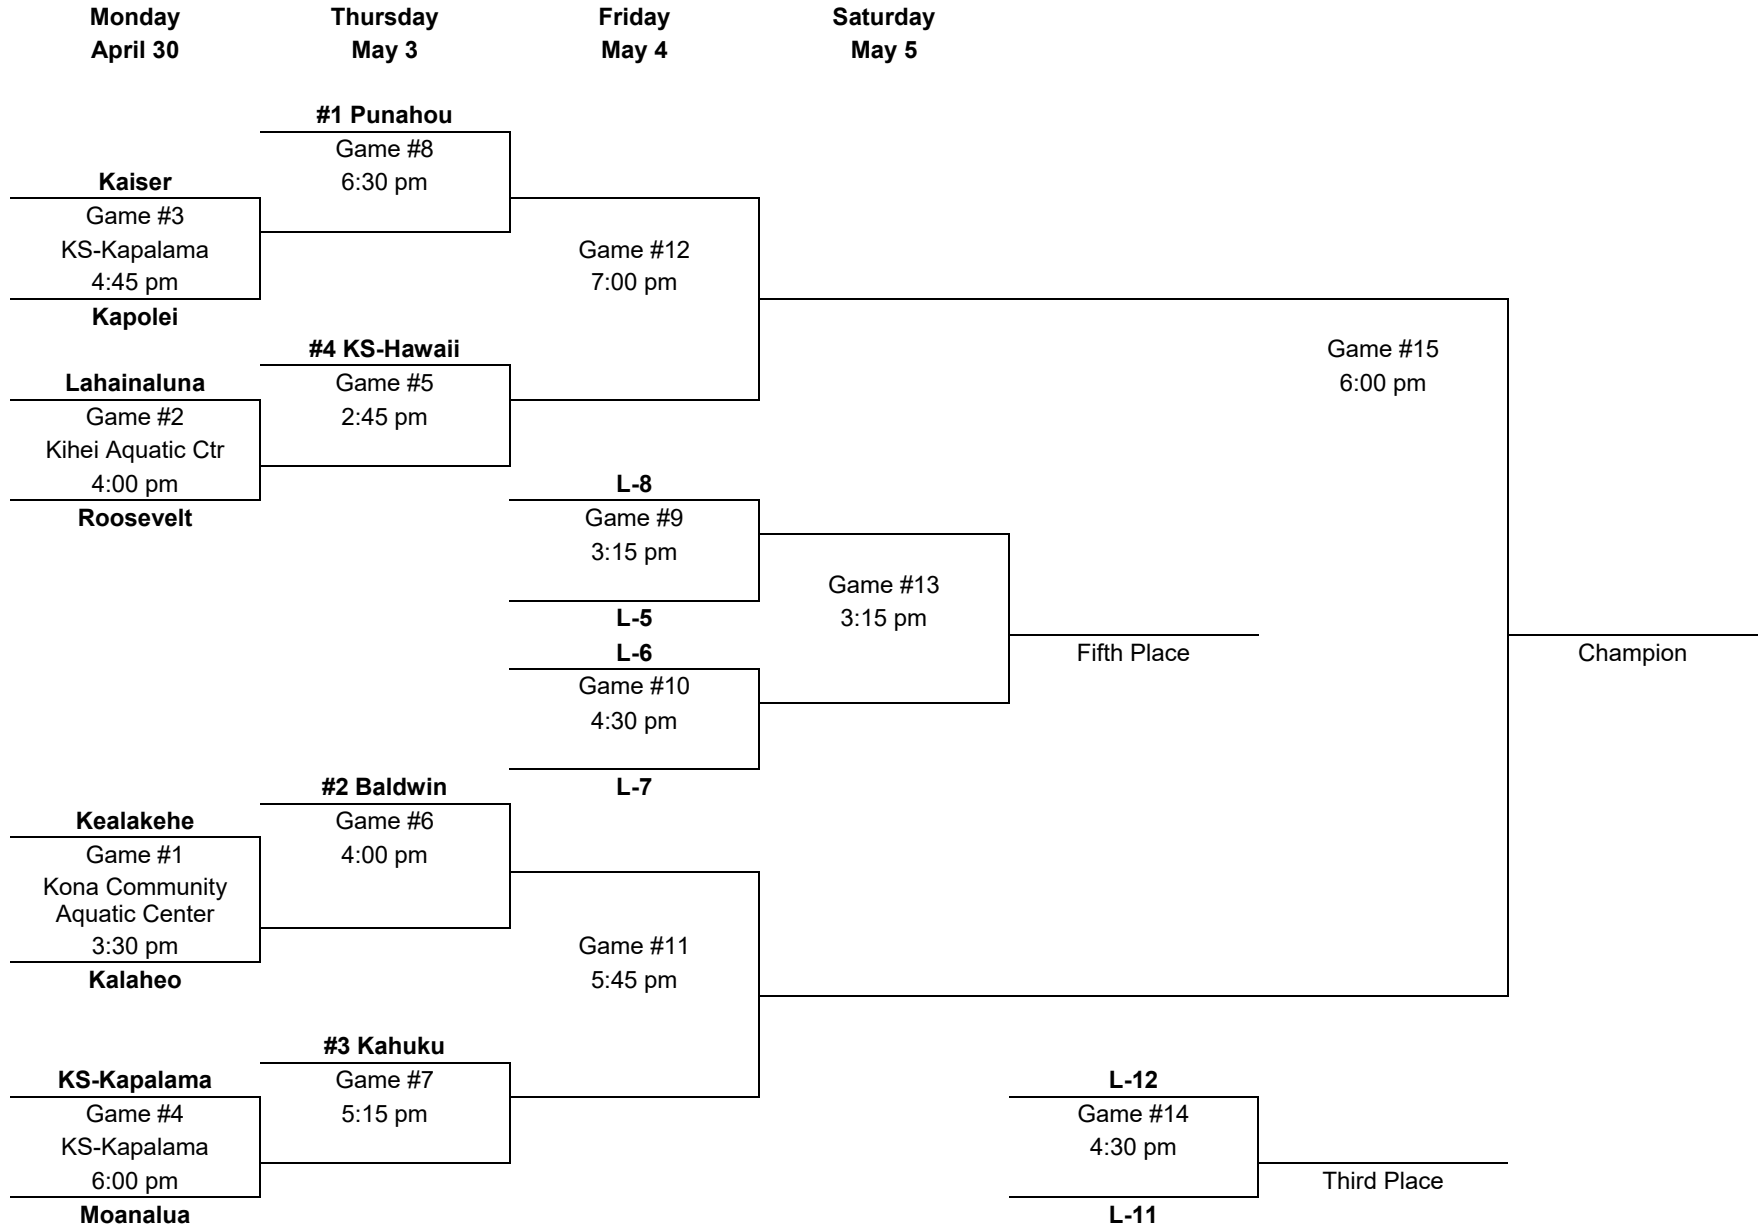

Stanford Carr Development

GIRLS WATER POLO STATE CHAMPIONSHIPS

Kalani'opu'u Aquatic Center, Kamehameha Schools-Kapalama
April 30-May 5, 2018