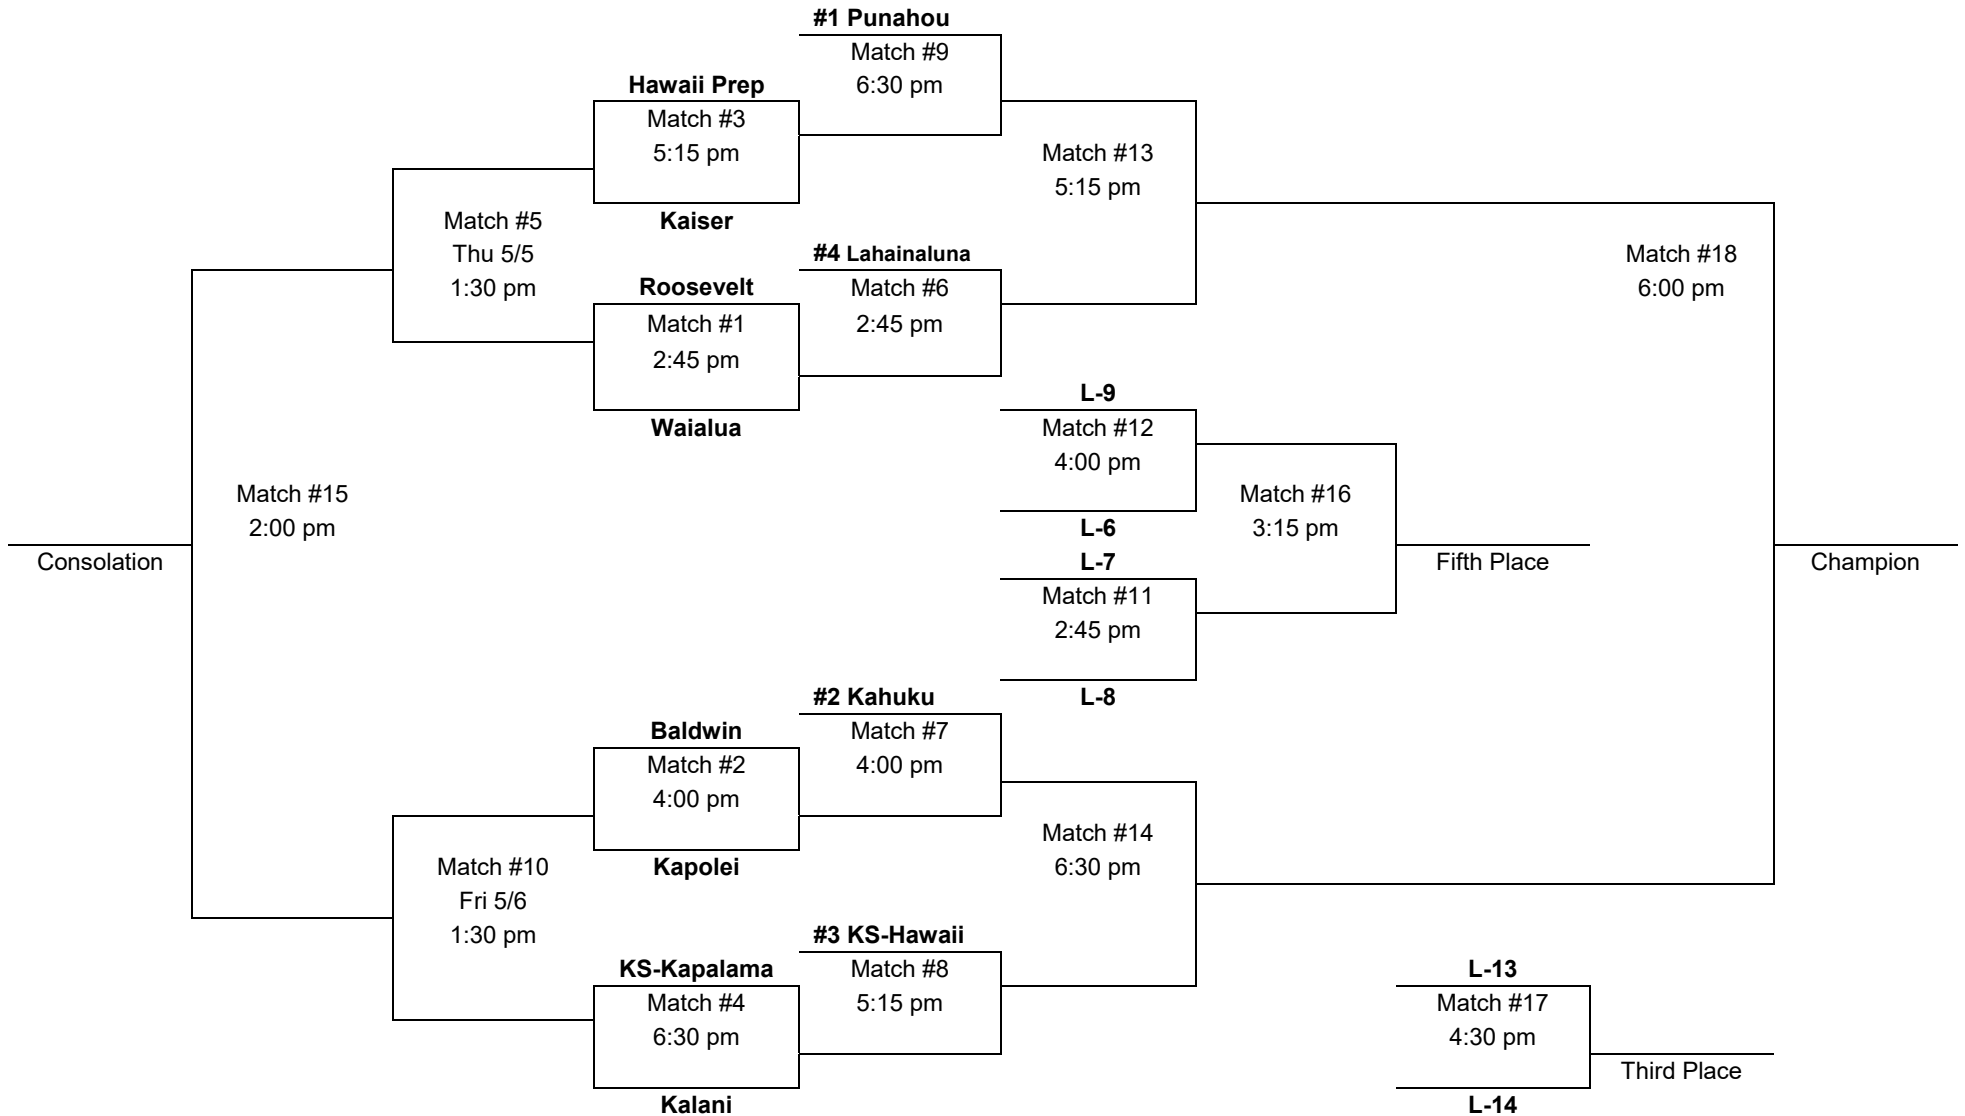

**Stanford Carr Development
Girls Water Polo State Championship
Wednesday – Saturday, May 4 – 7, 2016
Duke Kahanamoku Aquatic Complex, University of Hawaii Manoa**

Saturday
May 7

Thu & Fri
May 5 & 6

Wednesday
May 4

Thursday
May 5

Friday
May 6

Saturday
May 7

HHSAA GIRLS WATER POLO CHAMPIONS & SEMIFINALISTS

YEAR	CHAMPION	HEAD COACH	RUNNER-UP	THIRD	FOURTH
8-TEAM FORMAT					
2004	Punahou	Ken Smith	Kamehameha	Kahuku	Hawaii Prep
2005	Punahou	Ken Smith	Kahuku	Hilo	Roosevelt
2006	Kamehameha	Danielle Mulford	Kahuku	Roosevelt	Hilo
2007	'Iolani	Linda Look	Kahuku	Hawaii Prep	Lahainaluna
12-TEAM FORMAT					
2008	Punahou	Ken Smith	Kamehameha	Kahuku	Lahainaluna
2009	Punahou	Ken Smith	Kamehameha	Roosevelt	Kahuku
2010	Punahou	Ken Smith	'Iolani	Kahuku	Lahainaluna
2011	Punahou	Ken Smith	Kamehameha	Kahuku	KS-Hawaii
2012	Punahou	Ken Smith	Kamehameha	Kahuku	Kapolei
2013	Punahou	Ken Smith	Kahuku	'Iolani	Kapolei
2014	Punahou	Ken Smith	'Iolani	Kahuku	Mililani
2015	Punahou	Ken Smith	Kamehameha	Kahuku	Kapolei

HHSAA GIRLS WATER POLO TOURNAMENT APPEARANCES (2004-2015)

TEAMS	App.	Games	Won	Loss	Pct.	1st	2nd	3rd	4th	5th	6th	Con	Appearances (year) (bold denotes champion)
Baldwin	6	17	4	13	0.235						1		2005, 11, 12, 13, 14, 15
Hawaii Prep	5	14	6	8	0.428			1	1	1			2004, 05, 06, 10, 13
Hilo	4	13	6	7	0.461			1	1		2		2005, 06, 08, 09
'Iolani	4	15	12	3	0.800	1	2	1					2007, 10, 13, 14
Kahuku	12	37	24	13	0.648		4	7	1				2004, 05, 06, 07, 08, 09, 10, 11, 12, 13, 14, 15
Kaiser	7	20	9	11	0.450							3	2004, 10, 11, 12, 13, 14, 15
Kalani	6	18	4	14	0.222						1		2004, 05, 06, 08, 09, 15
Kamehameha-Hawaii	10	30	15	15	0.500				1	7	1		2006, 07, 08, 09, 10, 11, 12, 13, 14, 15
Kamehameha-Kapalama	7	26	20	6	0.769	1	6						2004, 06, 08, 09, 11, 12, 15
Kamehameha-Maui	3	7	1	6	0.142								2008, 09, 12
Kapolei	11	33	11	22	0.333				3		1		2005, 06, 07, 08, 09, 10, 11, 12, 13, 14, 15
Kealakehe	2	5	2	3	0.400							1	2010, 14
Konawaena	1	2	0	2	0.000								2015
Lahainaluna	9	26	10	16	0.384				3	2	2		2006, 07, 08, 09, 10, 11, 13, 14, 15
Leilehua	8	21	6	15	0.285							2	2007, 08, 09, 10, 11, 12, 14, 15
Mililani	7	22	10	12	0.454				1		1	2	2008, 09, 10, 11, 12, 13, 14
Moanalua	1	2	0	2	0.000								2013
Punahou	10	30	30	0	1.000	10							2004, 05, 08, 09, 10, 11, 12, 13, 14, 15
Roosevelt	12	36	15	21	0.416			2	1	1	2		2004, 05, 06, 07, 08, 09, 10, 11, 12, 13, 14, 15
Waikeka	3	10	4	6	0.400					1	1		2004, 11, 12

Noteworthy performances:

Kahuku: qualified every year in the history of the tournament (12, 2004-15).

Kapolei: 11-consecutive tournament appearances (2005-15).

Punahou: 30-0 record in state tournament; won state title every year it qualified for the tournament (10).

Roosevelt: qualified every year in the history of the tournament (12, 2004-15).