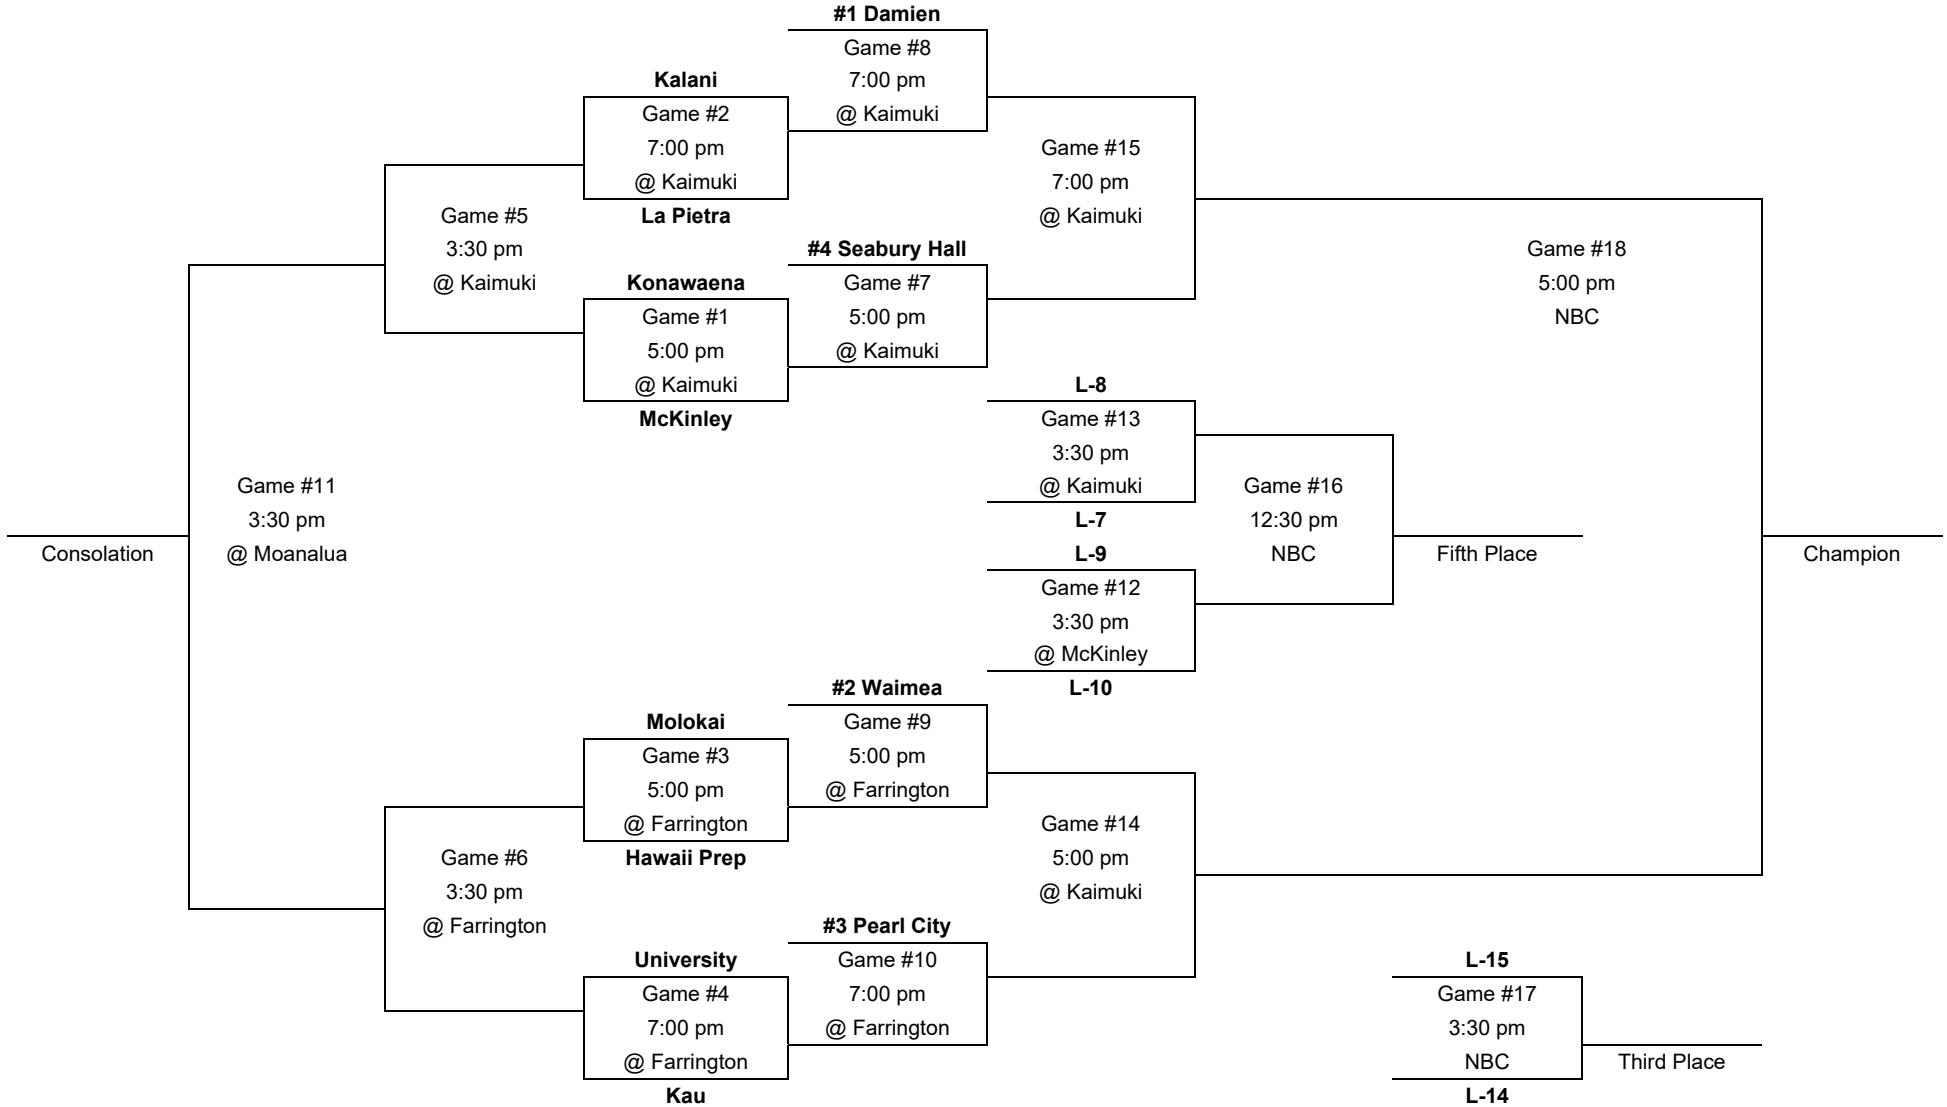

NEW CITY NISSAN

HAWAII HIGH SCHOOL ATHLETIC ASSOCIATION DIVISION II BRACKET - GIRLS VOLLEYBALL STATE CHAMPIONSHIPS

Friday,
Oct. 25

Thursday,
Oct. 24

Wednesday,
Oct. 23

Thursday,
Oct. 24

Friday,
Oct. 25

Saturday,
Oct. 26