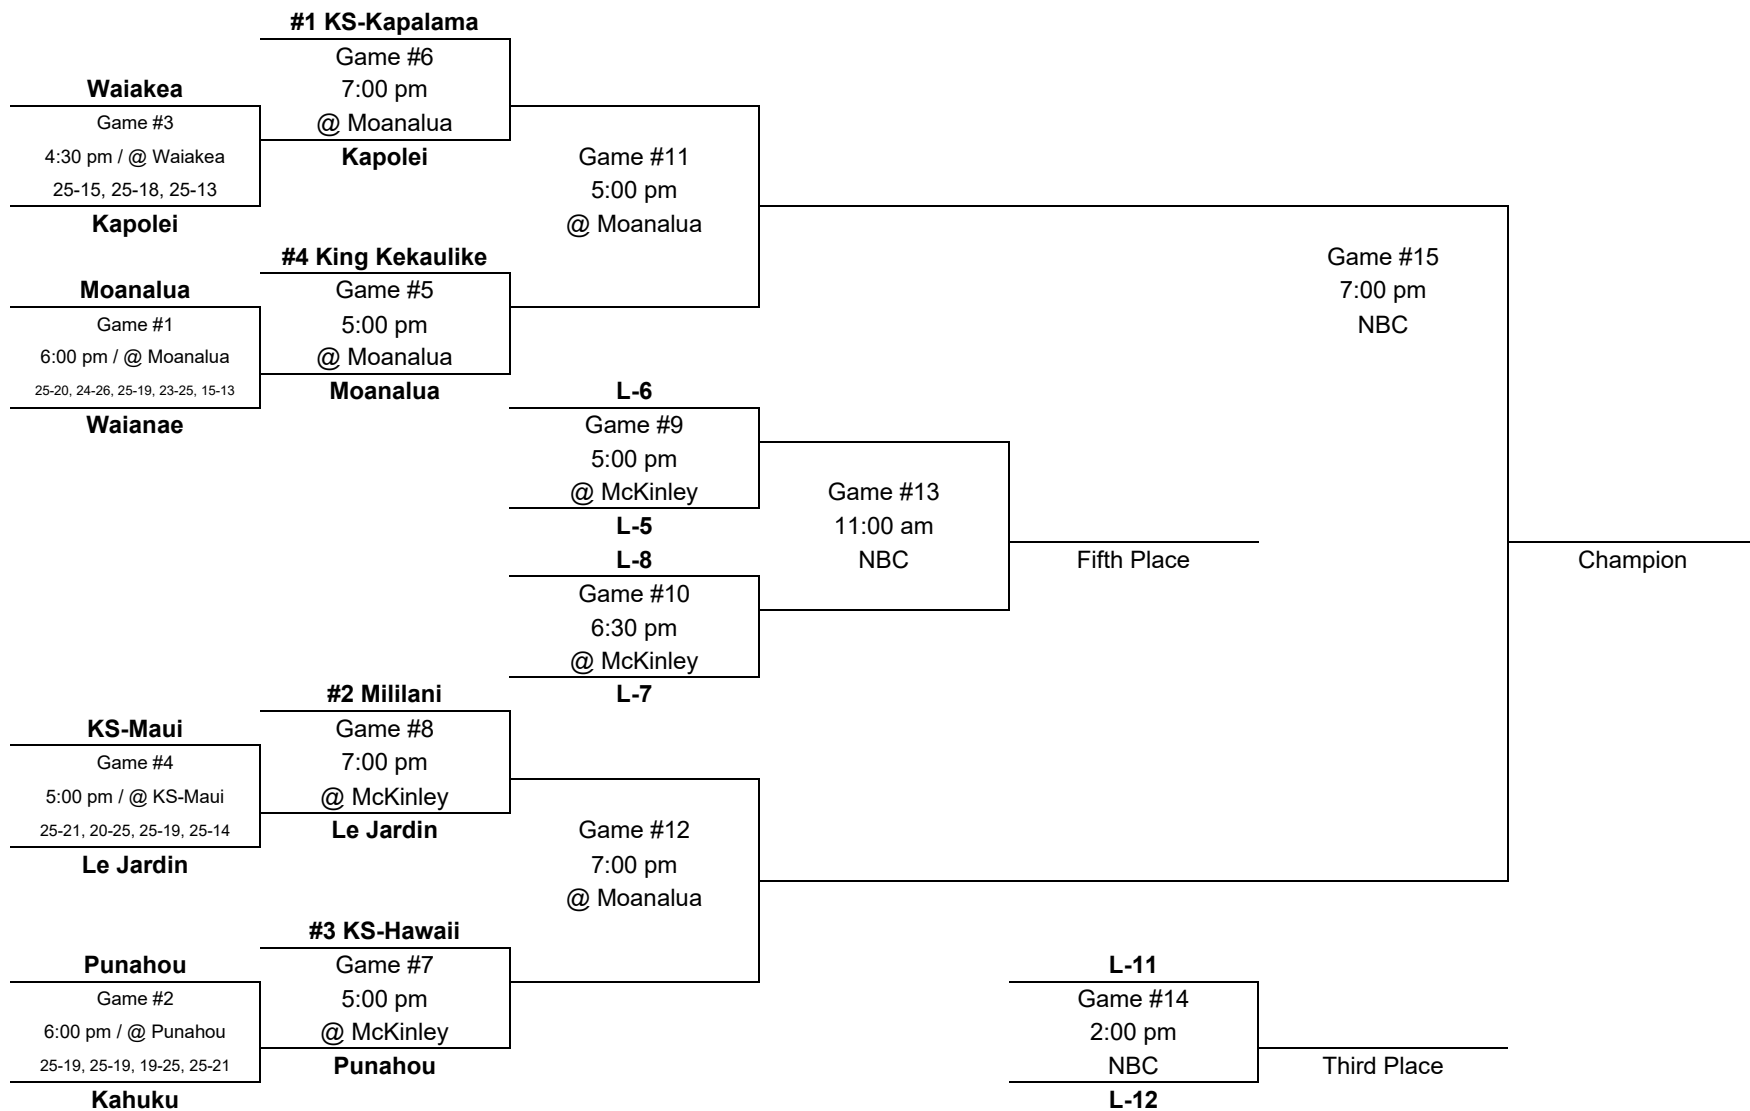

Hawaii High School Athletic Association
P.O. Box 62029, Honolulu, Hawaii 96839
Ph: (808) 800-4092 · Twitter: @HHSAA sports
www.sportshigh.com

Media Contact: Natalie Iwamoto · iwamoto@hhsaa.org · (808) 778-7275

NEW CITY NISSAN 51ST ANNUAL GIRLS VOLLEYBALL STATE CHAMPIONSHIPS OCTOBER 21-26, 2019

Division I	
OIA	
1.	Mililani Trojans (13-0)
2.	Moanalua Na Menehune (14-1, 1-0 HHSAA)*
3.	Kapolei Hurricanes (12-2, 1-0 HHSAA)*
4.	Kahuku Red Raiders (11-4, 0-1 HHSAA)*
5.	Waianae Seariders (11-4, 0-1 HHSAA)*
ILH	
1.	Kamehameha-Kapalama Warriors (12-2)
2.	Punahou Buffanblu (11-2, 1-0 HHSAA)*
3.	Le Jardin Bulldogs (8-5, 1-0 HHSAA)*
BIIF	
1.	Kamehameha-Hawaii Warriors (15-0)
2.	Waiakea Warriors (12-4, 0-1 HHSAA)*
MIL	
1.	King Kekaulike Na Ali'i (13-1)
2.	Kamehameha-Maui Warriors (11-4, 0-1 HHSAA)*

* Records include first-round regional match played on Monday 10/21/19.

Division II	
OIA	
1.	Pearl City Chargers (8-5)
2.	Kalani Falcons (7-6)
3.	McKinley Tigers (9-4)
ILH	
1.	Damian Monarchs (13-1)
2.	University Jr. Bows (11-4)
3.	La Pietra Lady Panthers (9-6)
BIIF	
1.	Konawaena Wildcats (12-4)
2.	Hawaii Prep Ka Makani (9-6)
3.	Kau Trojans (9-7)
MIL	
1.	Seabury Hall Spartans (14-0)
2.	Molokai Farmers (11-3)
KIF	
1.	Waimea Menehune (11-0)

GET SOCIAL!

Follow the HHSAA on Twitter or post updates mentioning [@HHSAA_sports](https://twitter.com/HHSAA_sports), [@ncnhawaii](https://twitter.com/ncnhawaii) or [#hhsaa](https://twitter.com/hhsaa).

The 2019 girls volleyball season comes to a close this week with 24 teams competing in the 51st Annual **New City Nissan/HHSAA Girls Volleyball State Championships**. The Division I tournament opens with the first-round regional matches on Monday, Oct. 21 at league runner-up sites statewide. Winners of the regional round will advance to the Thursday's quarterfinal round on at McKinley and Moanalua High Schools on Oahu.

The Division II tournament follows the traditional four-day bracket, beginning Wednesday through Friday at Kaimuki and Farrington High School.

The finale for both divisions will conclude at Neal S. Blaisdell Arena on Saturday, Oct. 26.

TICKET PRICES:

School Sites:

General admission: $9.00
Students (K-12) & Seniors (62+) $5.00

Blaisdell Arena:

General admission: $9.50
Students (K-12) & Seniors (62+) $5.50

School site box offices are cash only.

Credit card purchases are offered through the digital ticketing app GoFan, which can be downloaded from the Apple or Android stores. Convenience fee added per ticket. This is a mobile-only service – user must have a smart phone and Internet access at the admission gate to redeem digital ticket(s).

GoFan digital ticketing not available at Blaisdell Arena.

TV & RADIO COVERAGE:

DATE	TIME	MATCH	SITE	CHANNEL
Monday 10/21	6:00 pm	Waianae vs. Moanalua	Moanalua	AM 1500
Wednesday 10/23	5:00 pm 7:00 pm	DII first round	Kaimuki	AM 1500
Friday 10/25	5:00 PM	DI semifinals	Moanalua	XCast 1017
	7:00 PM	DI semifinals	Moanalua	XCast 1017 AM 1500
Saturday 10/26	5:00 PM	DII championship	Blaisdell	XCast 1017 AM 1500
	7:00 PM	DI championship	Blaisdell	

NEW CITY NISSAN

HAWAII HIGH SCHOOL ATHLETIC ASSOCIATION DIVISION I BRACKET - GIRLS VOLLEYBALL STATE CHAMPIONSHIPS MONDAY, THURSDAY-SATURDAY, OCTOBER 21-26, 2019

**Monday
Oct. 21**

**Thursday
Oct. 24**

**Friday
Oct. 25**

**Saturday
Oct. 26**