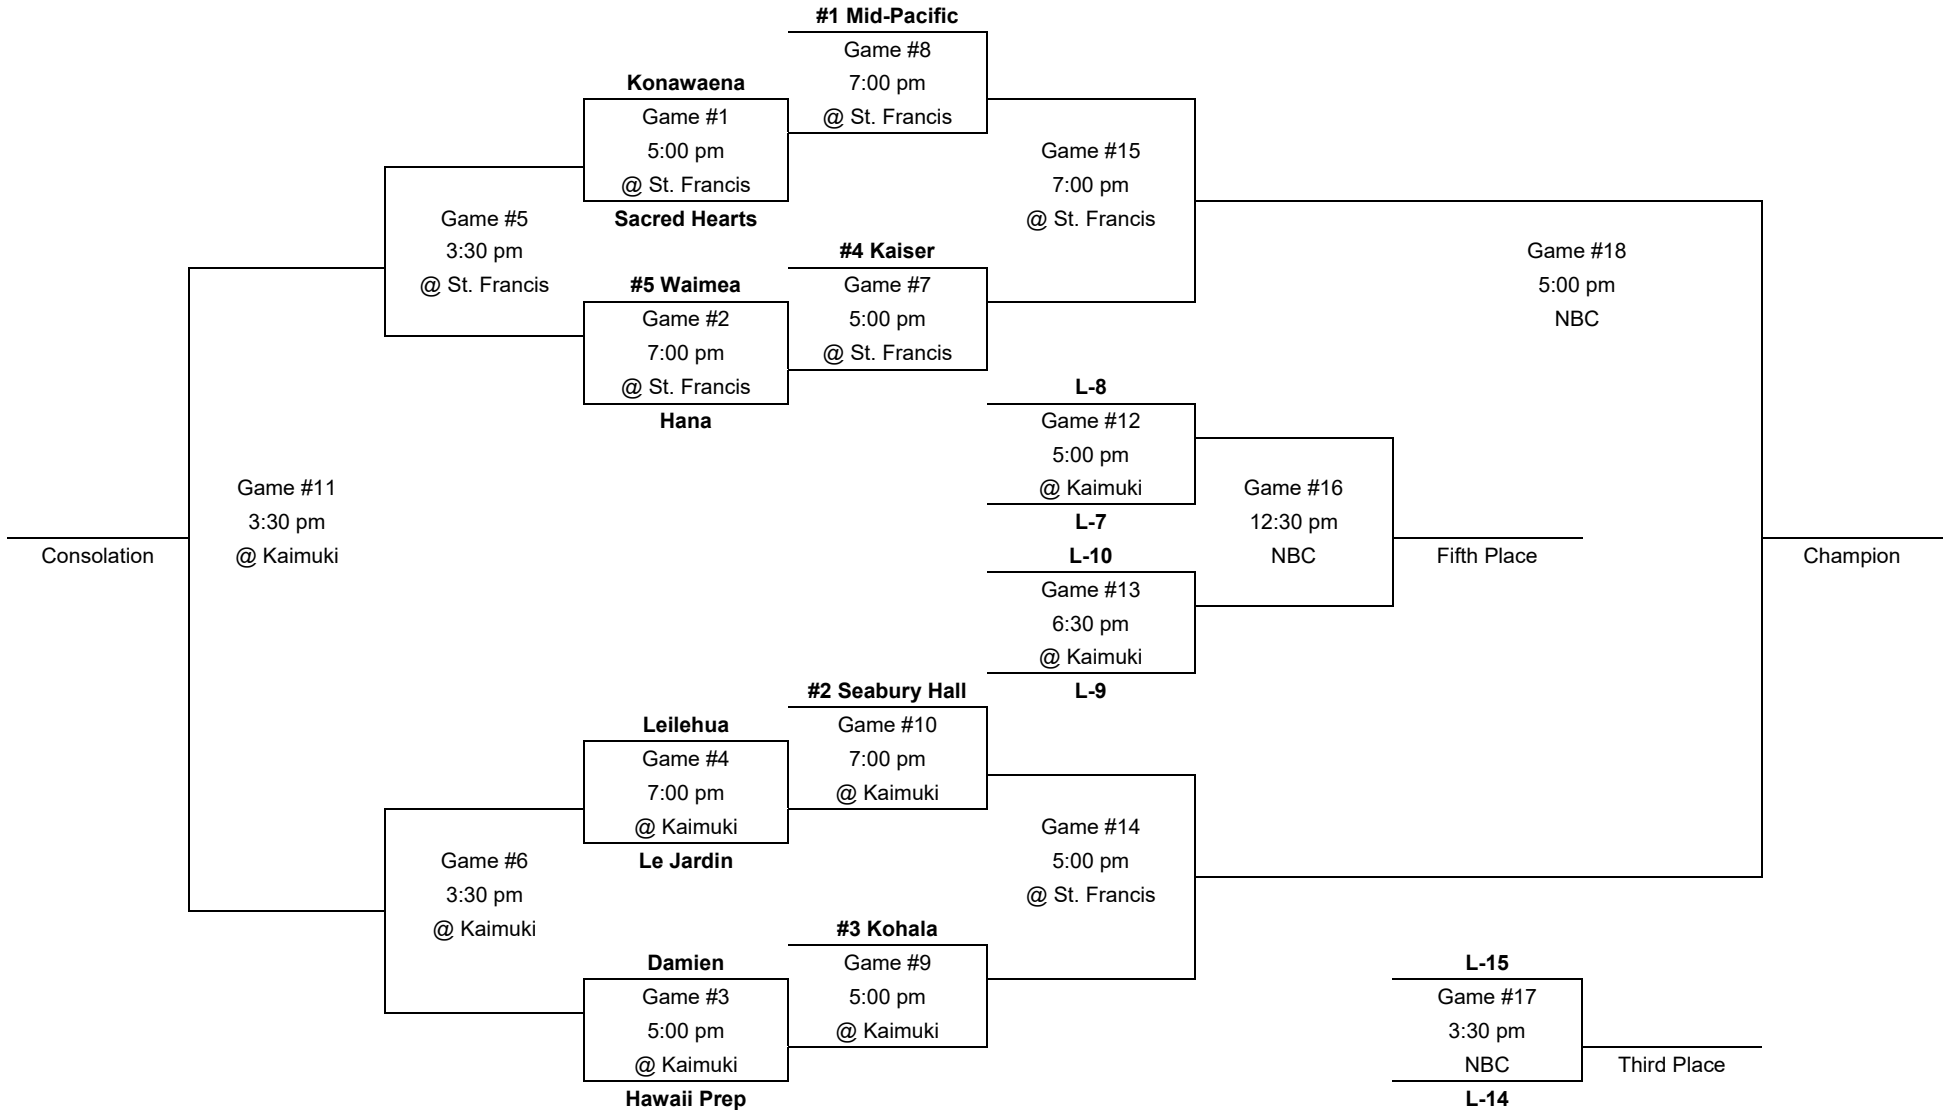

NEW CITY NISSAN
HAWAII HIGH SCHOOL ATHLETIC ASSOCIATION
DIVISION II BRACKET - GIRLS VOLLEYBALL STATE CHAMPIONSHIPS
WEDNESDAY-SATURDAY, OCTOBER 24-27, 2018

Friday,
Oct. 26

Thursday,
Oct. 25

Wednesday,
Oct. 24

Thursday,
Oct. 25

Friday,
Oct. 26

Saturday,
Oct. 27