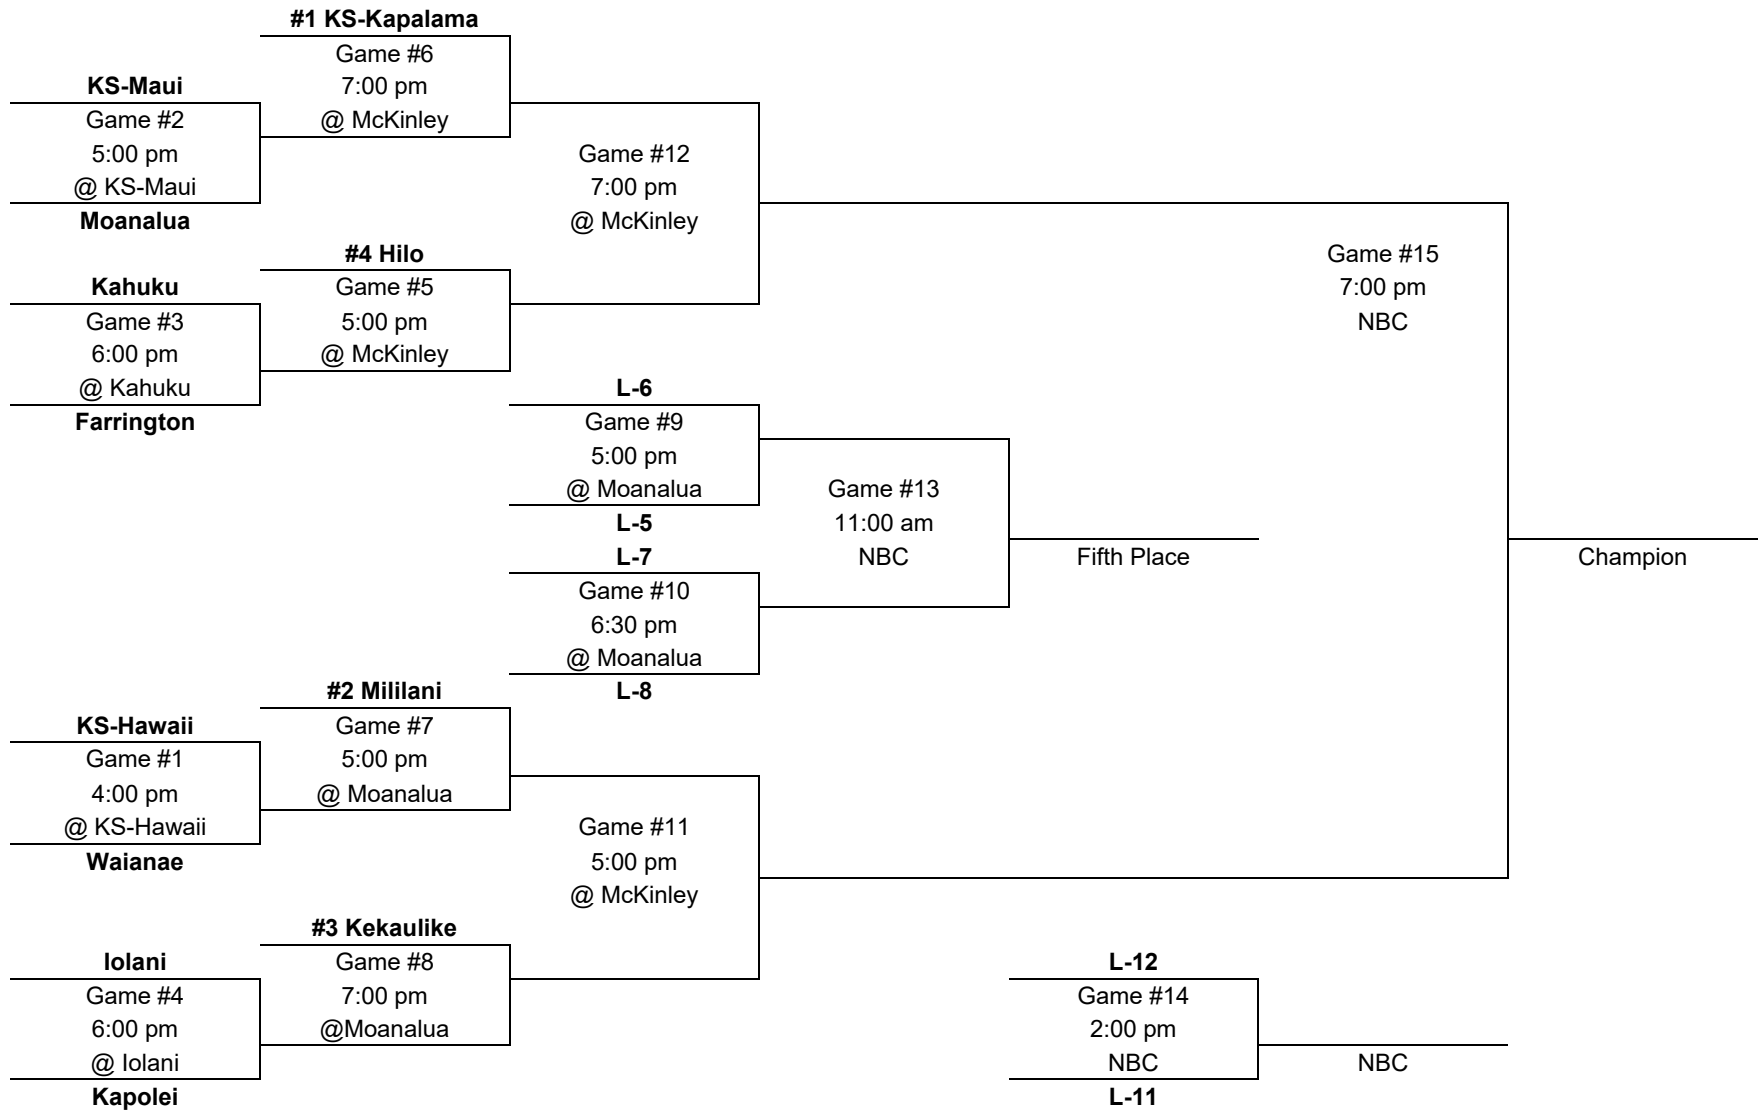

### DIVISION I BRACKET - GIRLS VOLLEYBALL STATE CHAMPIONSHIPS

MONDAY-SATURDAY, OCTOBER 22-27, 2018

**Monday**  
Oct. 22

**Thursday**  
Oct. 25

**Friday**  
Oct. 26

**Saturday**  
Oct. 27

**NEW CITY NISSAN**  
**HAWAII HIGH SCHOOL ATHLETIC ASSOCIATION**  
**DIVISION II BRACKET - GIRLS VOLLEYBALL STATE CHAMPIONSHIPS**  
**WEDNESDAY-SATURDAY, OCTOBER 24-27, 2018**