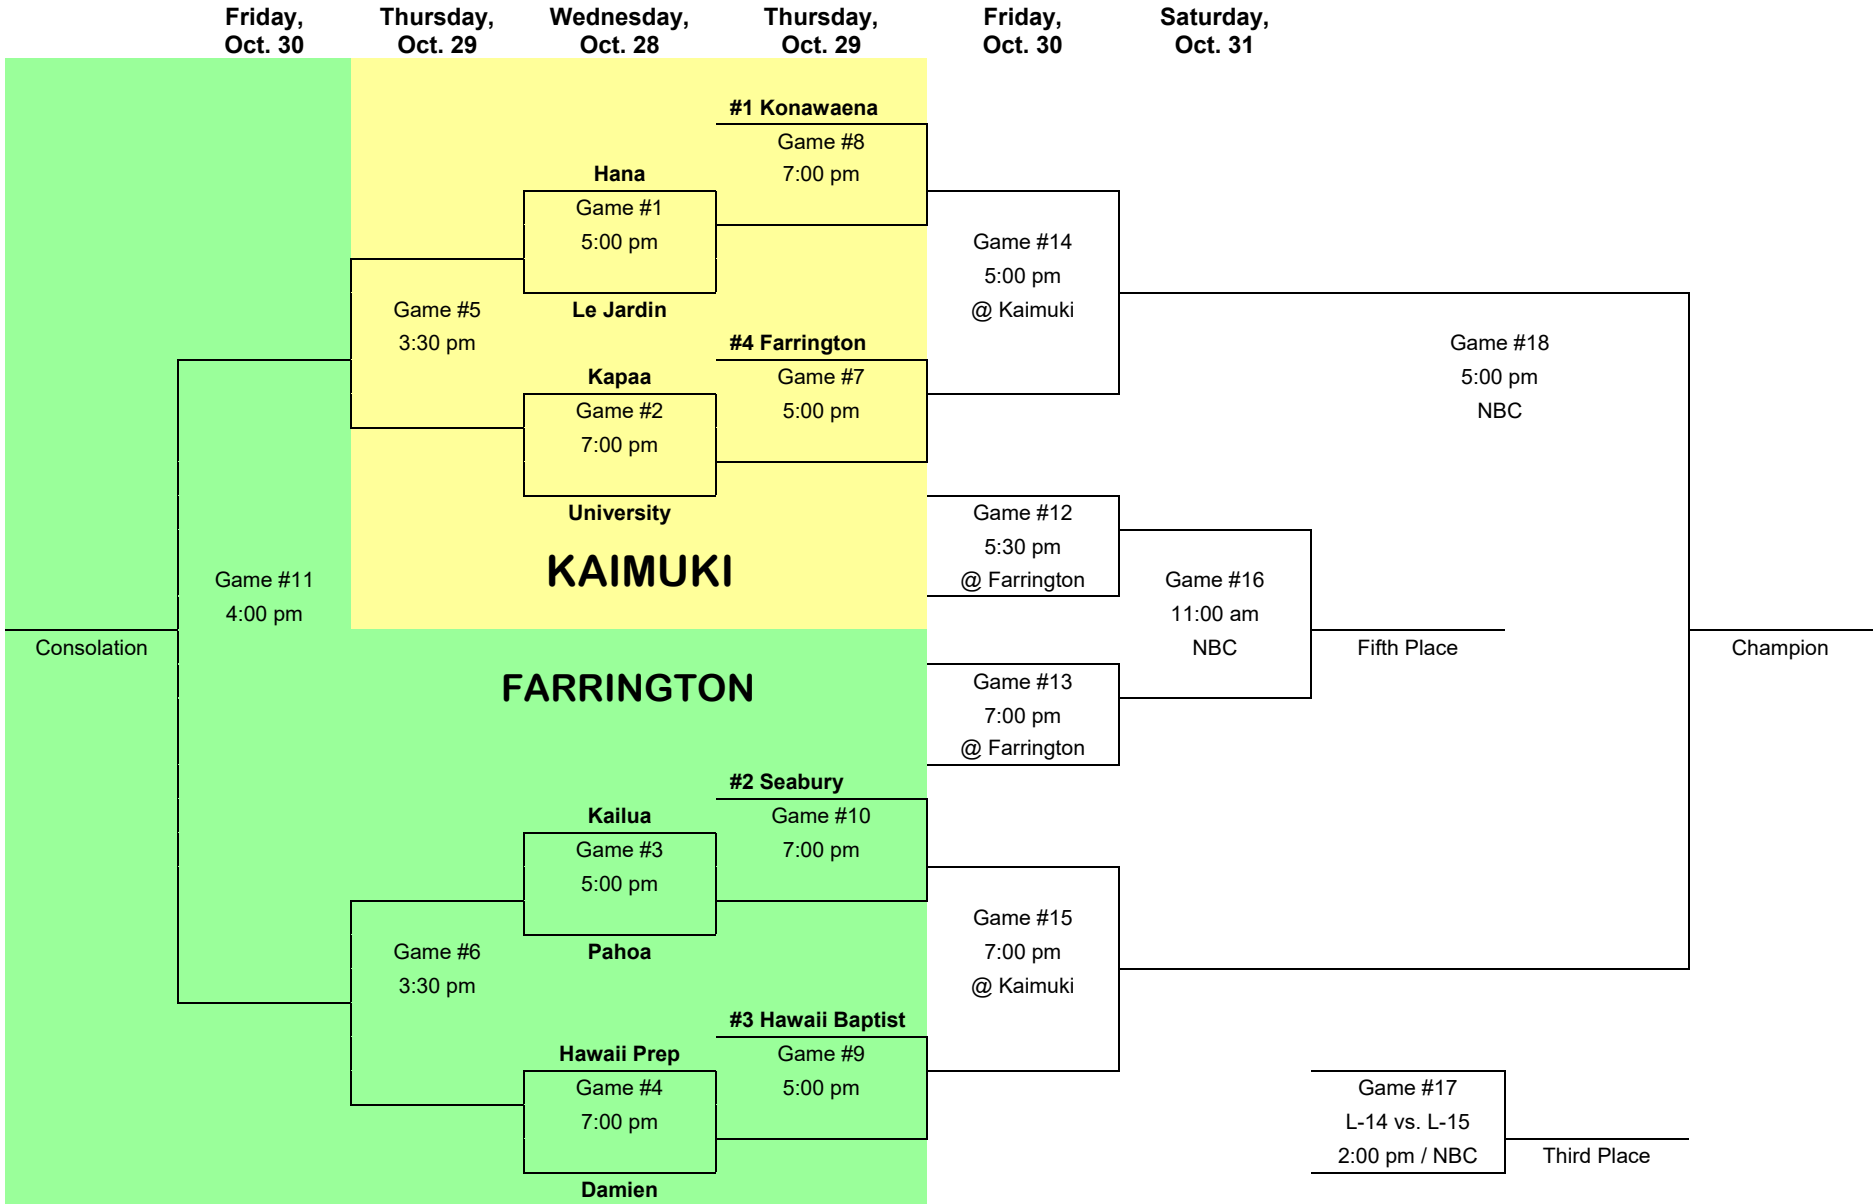

NEW CITY NISSAN
HAWAII HIGH SCHOOL ATHLETIC ASSOCIATION
DIVISION II BRACKET - GIRLS VOLLEYBALL STATE CHAMPIONSHIPS
WEDNESDAY-SATURDAY, OCTOBER 28-31, 2015