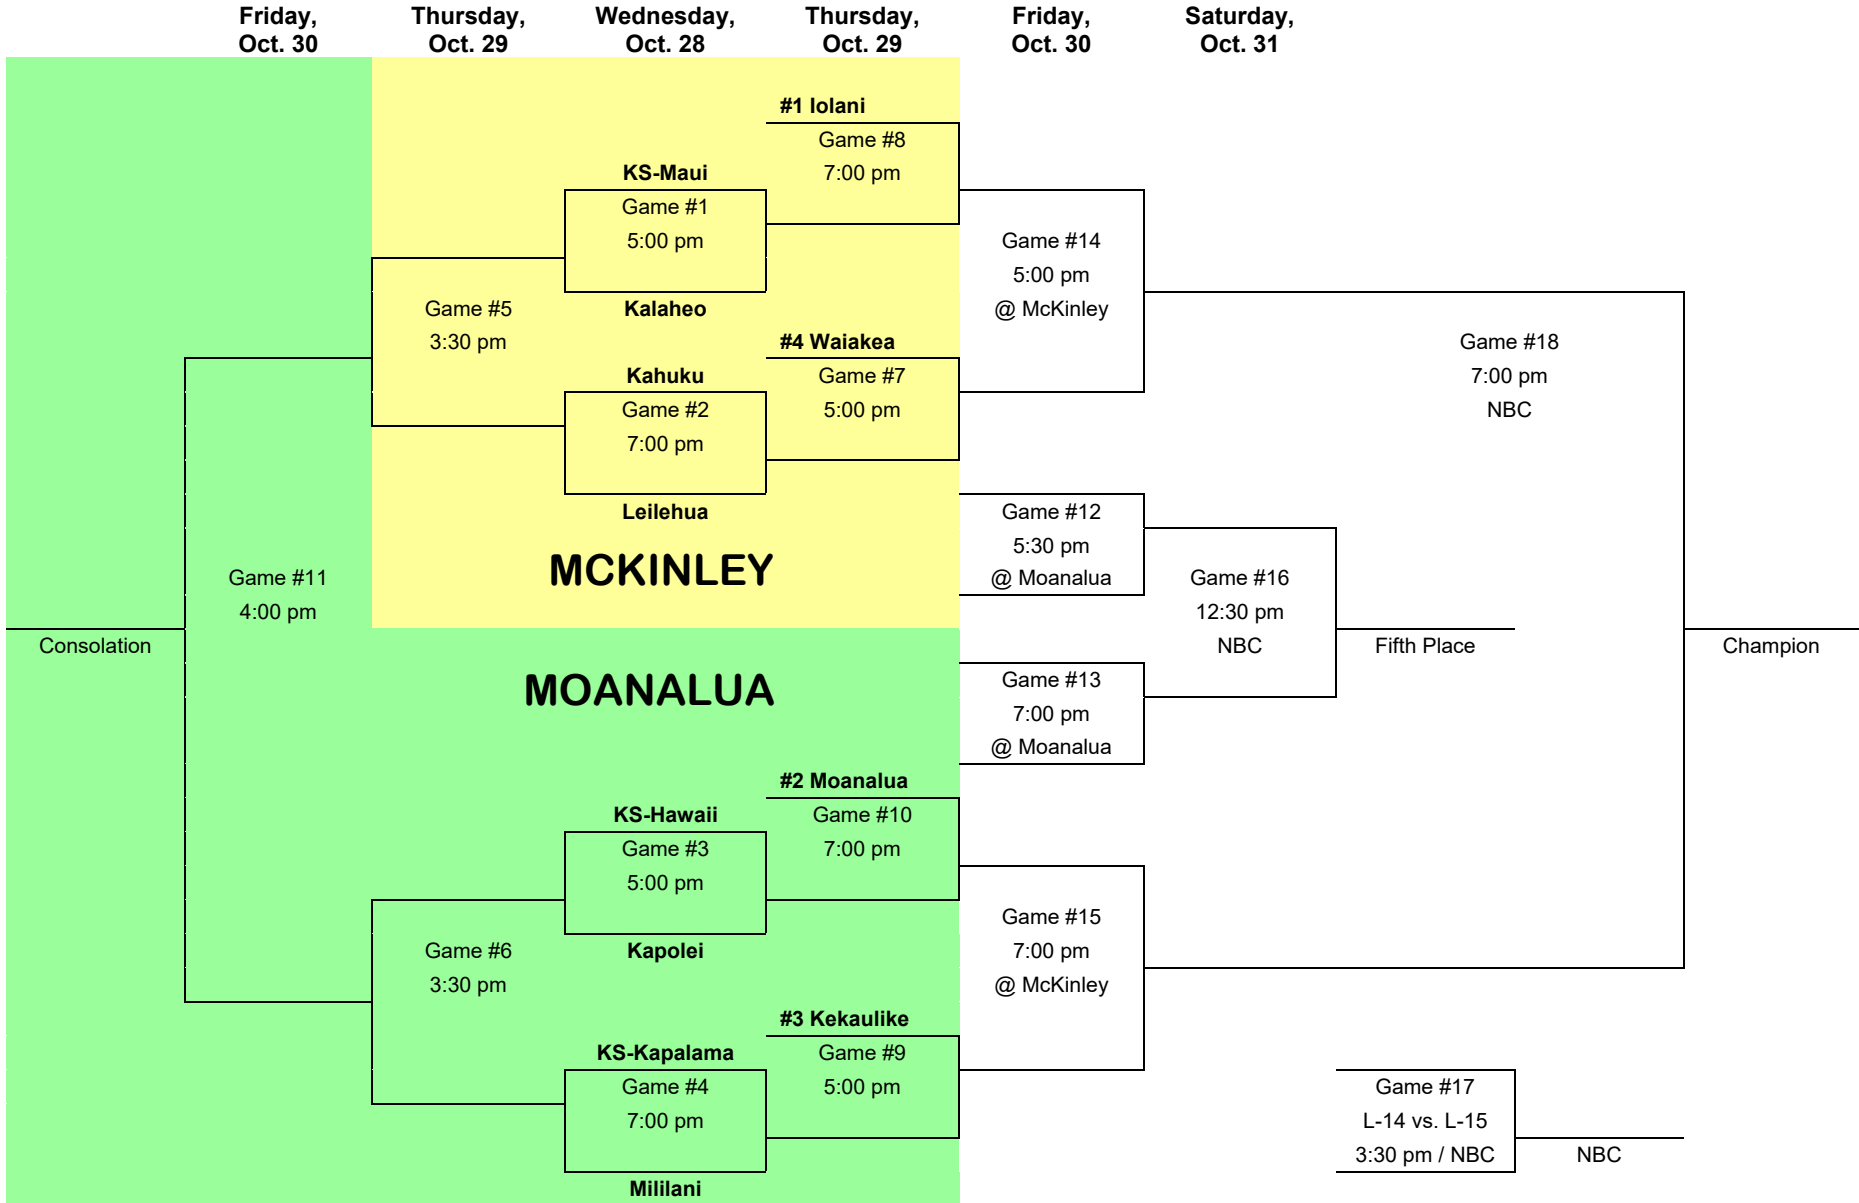

Media Contact: Natalie Iwamoto · iwamoto@hhsaa.org · (808) 792-3914

NEW CITY NISSAN 47TH ANNUAL GIRLS VOLLEYBALL STATE CHAMPIONSHIPS OCTOBER 28-31, 2015

Division I	
OIA	
1.	Moanalua Na Menehune (14-0)
2.	Kahuku Red Raiders (12-2)
3.	Kalaheo Mustangs (11-4)
4.	Mililani Trojans (11-2)
5.	Kapolei Hurricanes (10-4)
6.	Leilehua Mules (9-4)
ILH	
1.	Iolani Raiders (15-2)
2.	Kamehameha Warriors (13-5)
BIIF	
1.	Waiakea Warriors (15-3)
2.	KS-Hawaii Warriors (13-6)
MIL	
1.	Kekaulike Na Ali`i (13-2)
2.	KS-Maui Warriors (12-3)

The **New City Nissan/HHSAA Girls Volleyball State Championships** serves up a mix of teams - some well-known and some new. Oahu Interscholastic Association runner-up Kahuku is making its 15th-straight appearance in the tournament – the longest-active streak among Division I teams. Other runs include Kamehameha (14), Moanalua (14), Kamehameha-Maui (13) and Kamehameha-Hawaii (12). Interscholastic League of Honolulu champion and the tournament's top seeded Iolani is making its first appearance since 2007.

In the Division II bracket, Maui Interscholastic League champion and the tournament's second seed Seabury Hall is making its 11th-straight appearance, making it the only team to qualify for every Division II tournament since its inception in 2005. On the opposite end, the ILH runner-up and fourth place Le Jardin and Damien, respectively, are making their first-ever appearances.

TOURNAMENT SITES:

Oct. 28-30 (W-F): Division I: McKinley & Moanalua High Schools
Division II: Kaimuki & Farrington High Schools
Oct. 31 (Sat.): Neal Blaisdell Arena

TICKET PRICES:

School Sites:
General admission: $7.00
Students (K-12) & Seniors (62+) $5.00
Blaisdell Arena:
General admission: $9.50
Students (K-12) & Seniors (62+) $5.50

TELEVISION COVERAGE:

OC16 and **XCast** will broadcast the following HHSAA girls volleyball matches:

Date	Match	Div./Site	OC16/XCast
W 10/28	5:00 pm: Kapolei vs. KS-Hawaii 7:00 pm: Mililani vs. KS-Kapalama	DI/Moanalua	Xcast: Felipe Ojastro/Kevin Wong
W 10/28	5:00 pm: Le Jardin vs. Hana 7:00 pm: University vs. Kapaa	DII/Kaimuki	Xcast: Rory Kim/Lori Santi
Th 10/29	5:00 pm: Match 4 winner vs. #3 Kekaulike 7:00 pm: Match 3 winner vs. #2 Moanalua	DI/Moanalua	OC16: Felipe Ojastro/Kevin Wong
Th 10/29	5:00 pm: Match 4 winner vs. #3 HBA 7:00 pm: Match 3 winner vs. #2 Seabury	DII/Farrington	XCast: Rory Kim/Lori Santi
F 10/30	5:00 pm: Semifinal (Match 14) 7:00 pm: Semifinal (Match 15)	DI/McKinley	XCast: Rory Kim/Kevin Wong
F 10/30	No Division II semifinal coverage planned	-	
Sa 10/31	5:00 pm: Division II championship 7:00 pm: Division I championship	Blaisdell Arena	XCast: Rory Kim/Kevin Wong

RADIO COVERAGE: AM1500 NBC Sports Radio

Date	Match	Div./Site	Play-By-Play
W 10/28	5:00 pm: Kapolei vs. KS-Hawaii 7:00 pm: Mililani vs. KS-Kapalama	DI/Moanalua	Dave Kawada AM1500
Th 10/29	No volleyball radio coverage planned	-	-
F 10/30	7:00 pm: Semifinal (Match 15)	DI/McKinley	Dave Kawada AM1500
Sa 10/31	7:00 pm: Division I championship	Blaisdell Arena	Tiff Wells AM1500

ONLINE SCHEDULE/RESULTS:

<http://bitly.com/HHSAAgvb>

Division II	
OIA	
1.	Farrington Governors (9-5)
2.	Kailua Surfriders (9-4)
ILH	
1.	Hawaii Baptist Eagles (10-3)
2.	Le Jardin Bulldogs (8-5)
3.	University Jr. 'Bows (9-4)
4.	Damien Monarchs (7-7)
BIIF	
1.	Konawaena Wildcats (19-0)
2.	Hawaii Prep Ka Makani (9-10)
3.	Pahoa Dagers (8-11)
MIL	
1.	Seabury Spartans (12-0)
2.	Hana Dragons (8-3)
KIF	
1.	Kapaa Warriors (11-3)

NEW CITY NISSAN

HAWAII HIGH SCHOOL ATHLETIC ASSOCIATION DIVISION I BRACKET - GIRLS VOLLEYBALL STATE CHAMPIONSHIPS WEDNESDAY-SATURDAY, OCTOBER 28-31, 2015