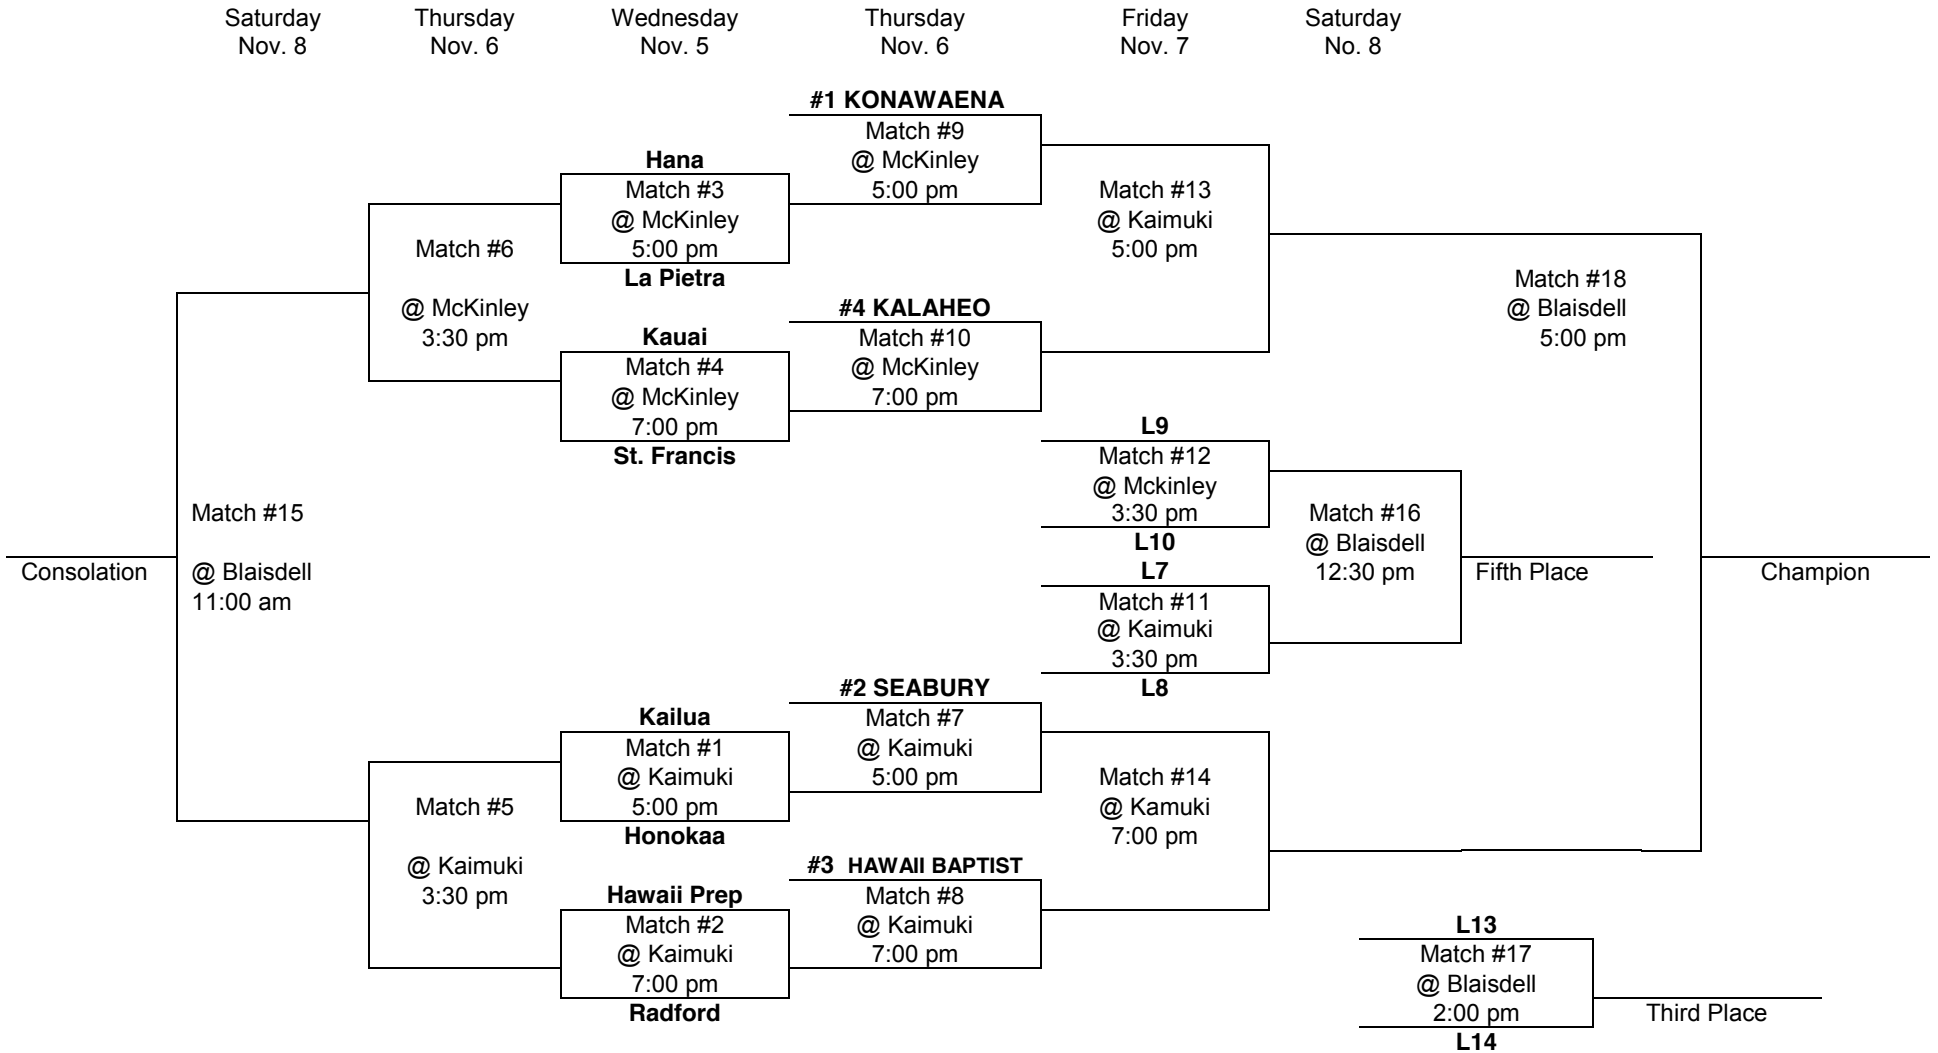

DIVISION II Girls Volleyball State Championships
November 5-8, 2014 – Kaimuki High, McKinley High & Blaisdell Arena
Presented by the Hawaii High School Athletic Association