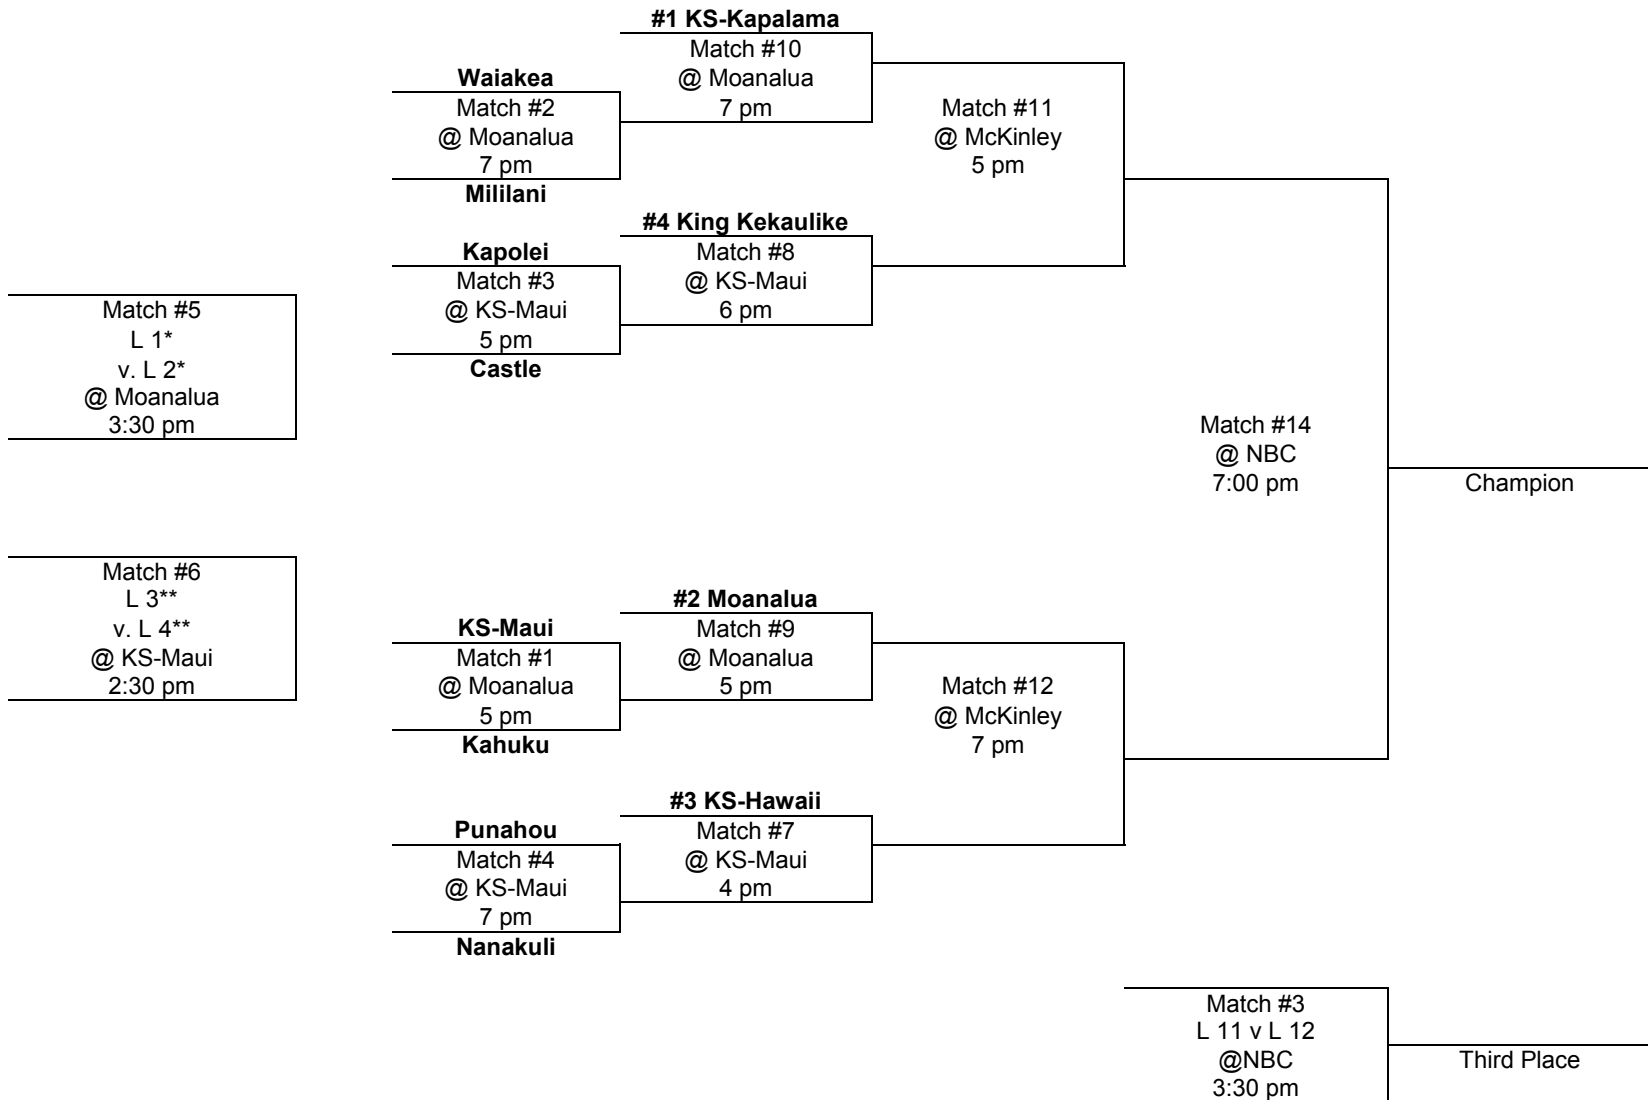

DIVISION I Girls Volleyball State Championships
October 31 – November 1, 2014, November 7-8, 2014
Kamehameha Schools-Maui, Moanalua & McKinley High Schools, NBC, Oahu

Saturday
Nov. 1

Friday
Oct. 31

Saturday
Nov. 1

Friday
Nov. 7

Saturday
Nov. 8