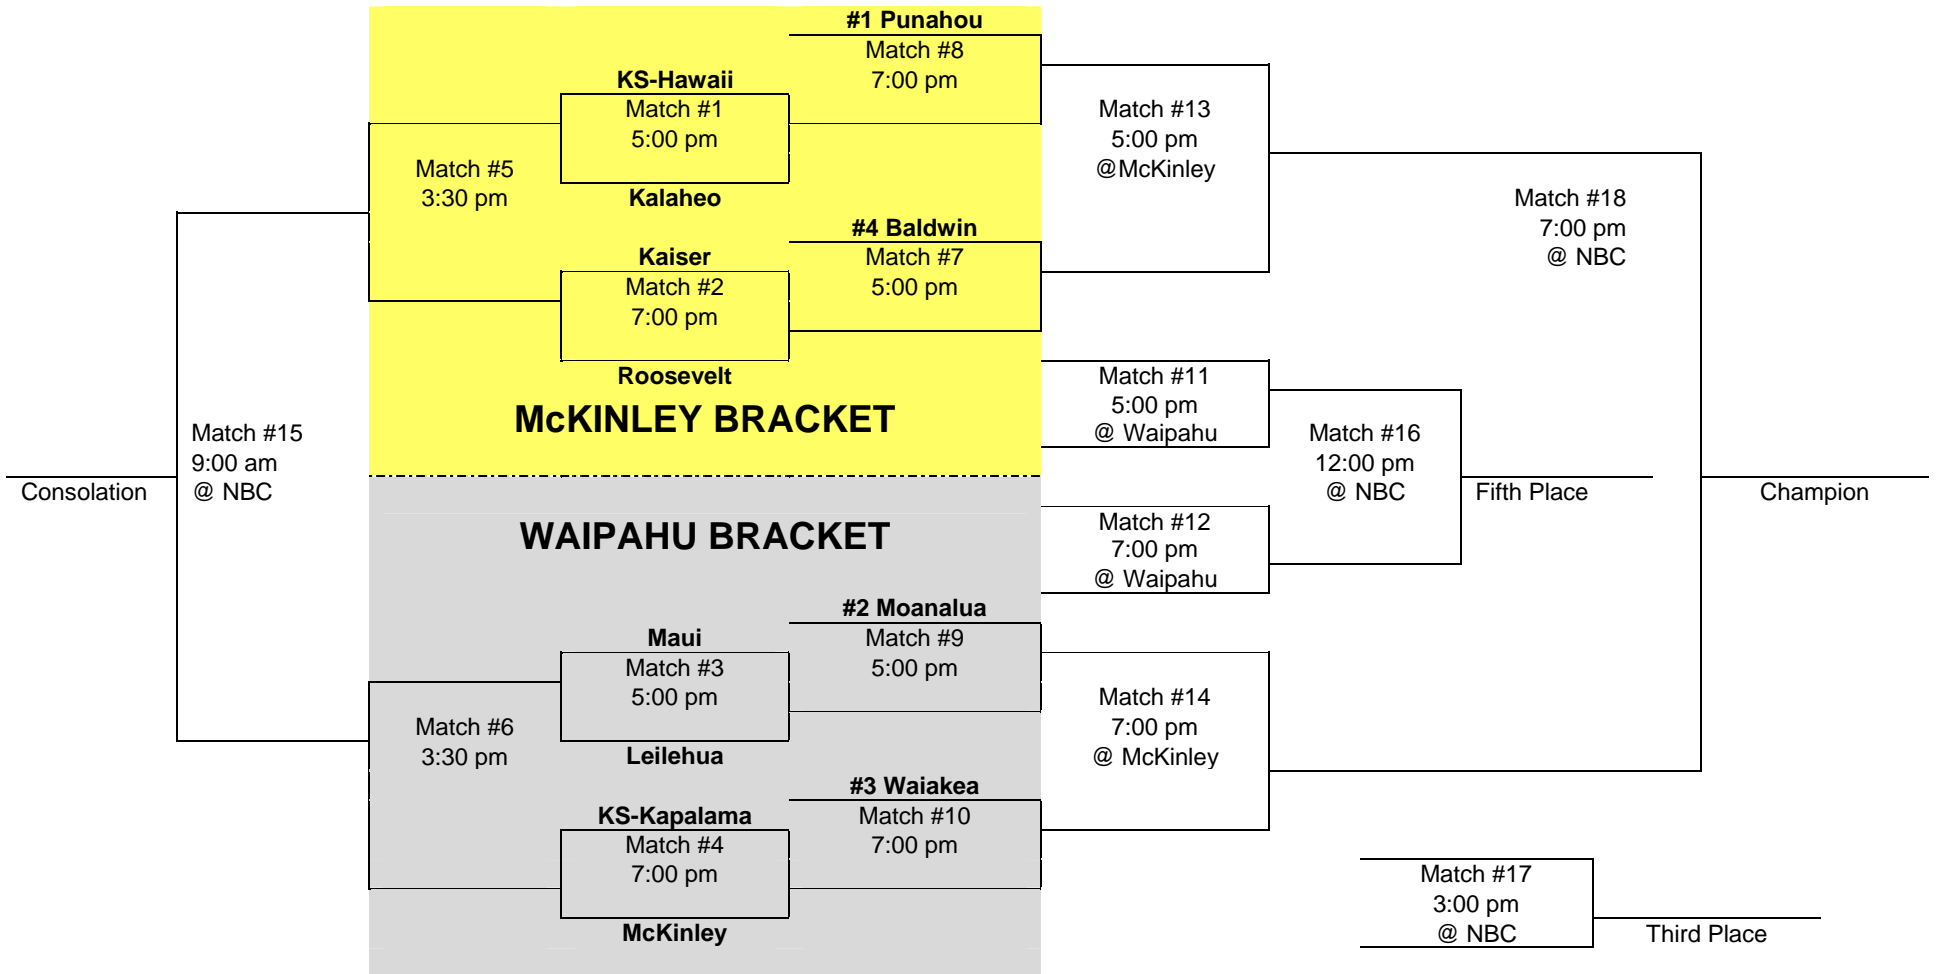

DIVISION I Boys Volleyball State Championships
May 8-11, 2013
McKinley High, Waipahu High & Blaisdell Arena

Saturday
May 11

Thursday
May 9

Wednesday
May 8

Thursday
May 9

Friday
May 10

Saturday
May 11