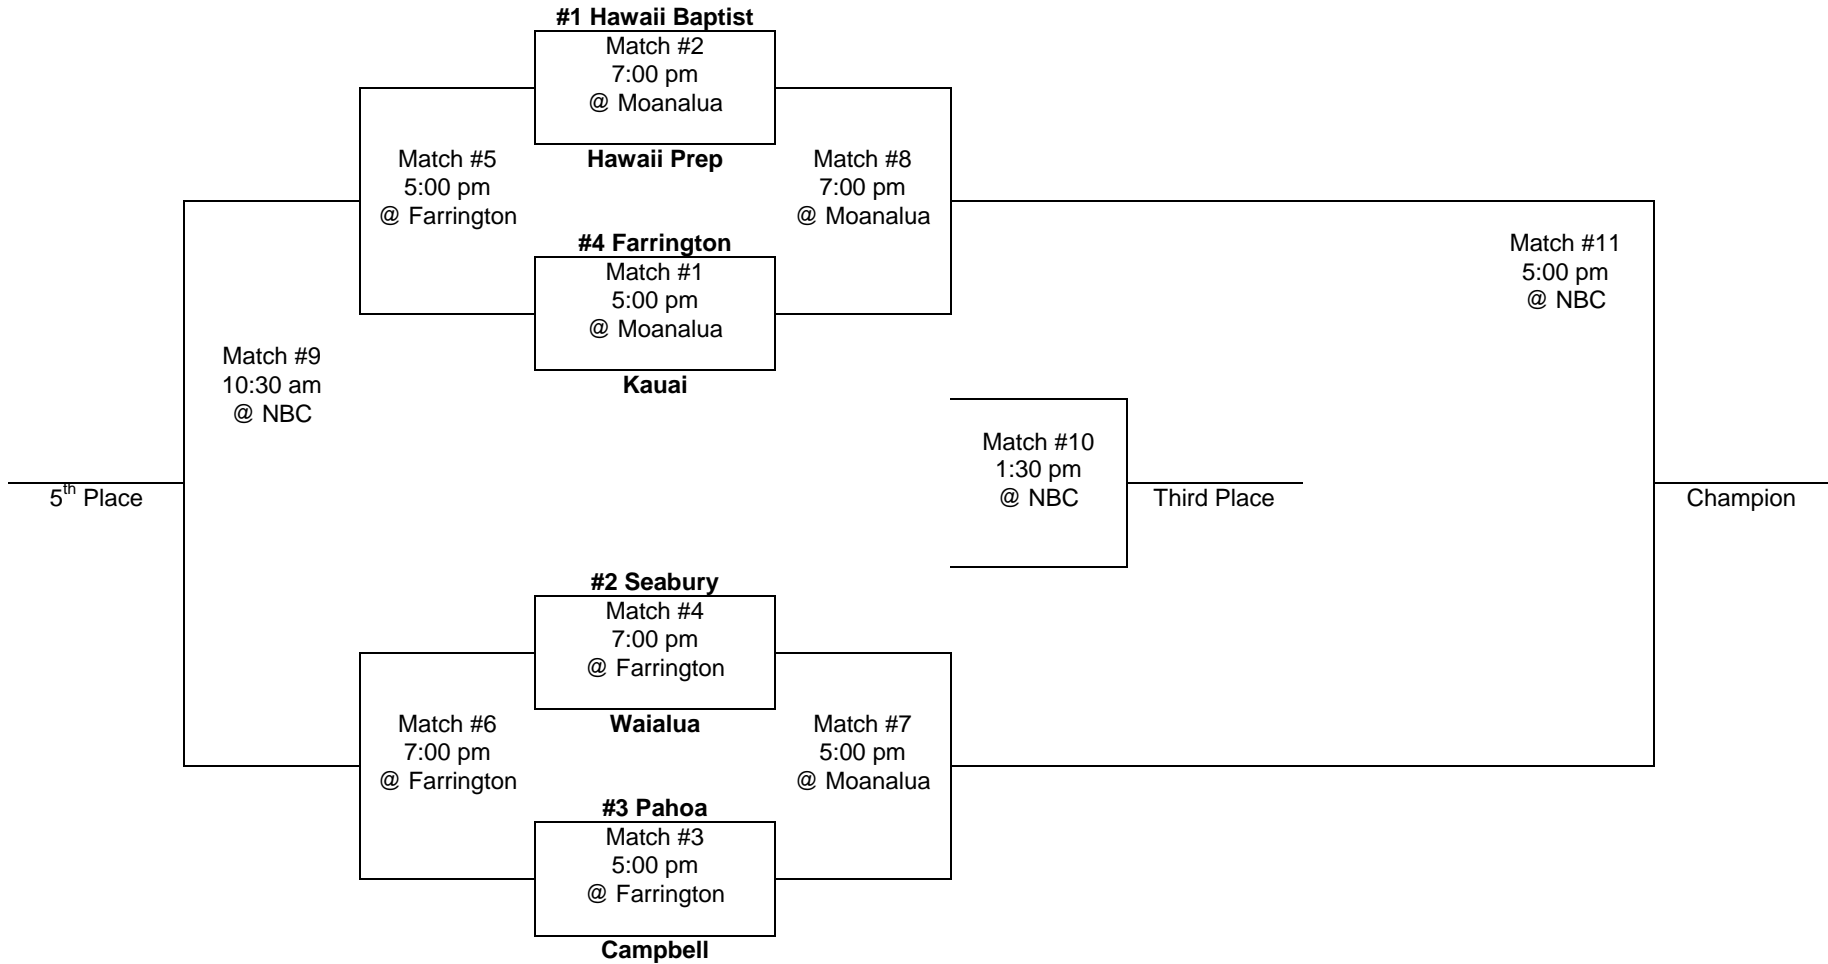

DIVISION II Boys Volleyball State Championships
May 9-11, 2013
Moanalua High, Farrington High & Blaisdell Arena

Saturday,
May 11

Friday
May 10

Thursday
May 9

Friday,
May 10

Saturday
May 11

Saturday
May 11