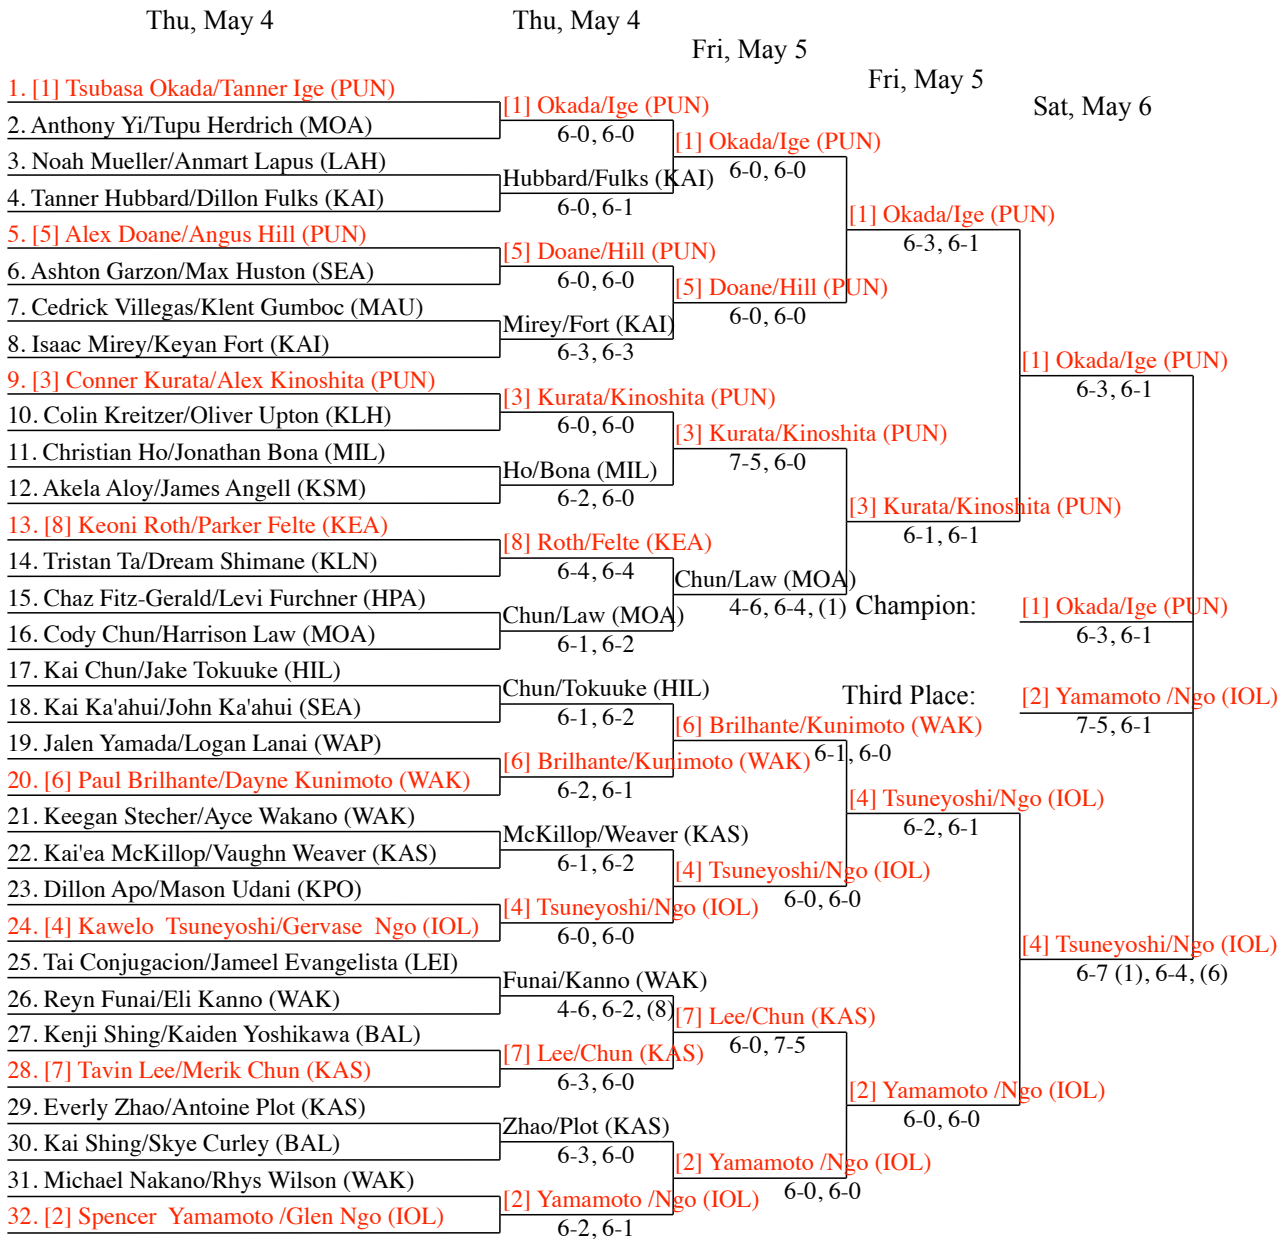

Seeded Players

- [1] Tsubasa Okada/Tanner Ige (PUN)
- [2] Spencer Yamamoto /Glen Ngo (IOL)
- [3] Conner Kurata/Alex Kinoshita (PUN)
- [4] Kawelo Tsuneyoshi/Gervase Ngo (IOL)
- [5] Alex Doane/Angus Hill (PUN)
- [6] Paul Brillhante/Dayne Kunimoto (WAK)
- [7] Tavin Lee/Merik Chun (KAS)
- [8] Keoni Roth/Parker Felte (KEA)

HMSA/HHSAA
State Tennis Championships
May 4 – 6, 2023
Central Oahu Regional Park
Chairperson: Gillian Yamagata
Referee: Bill Liston

Boys Doubles