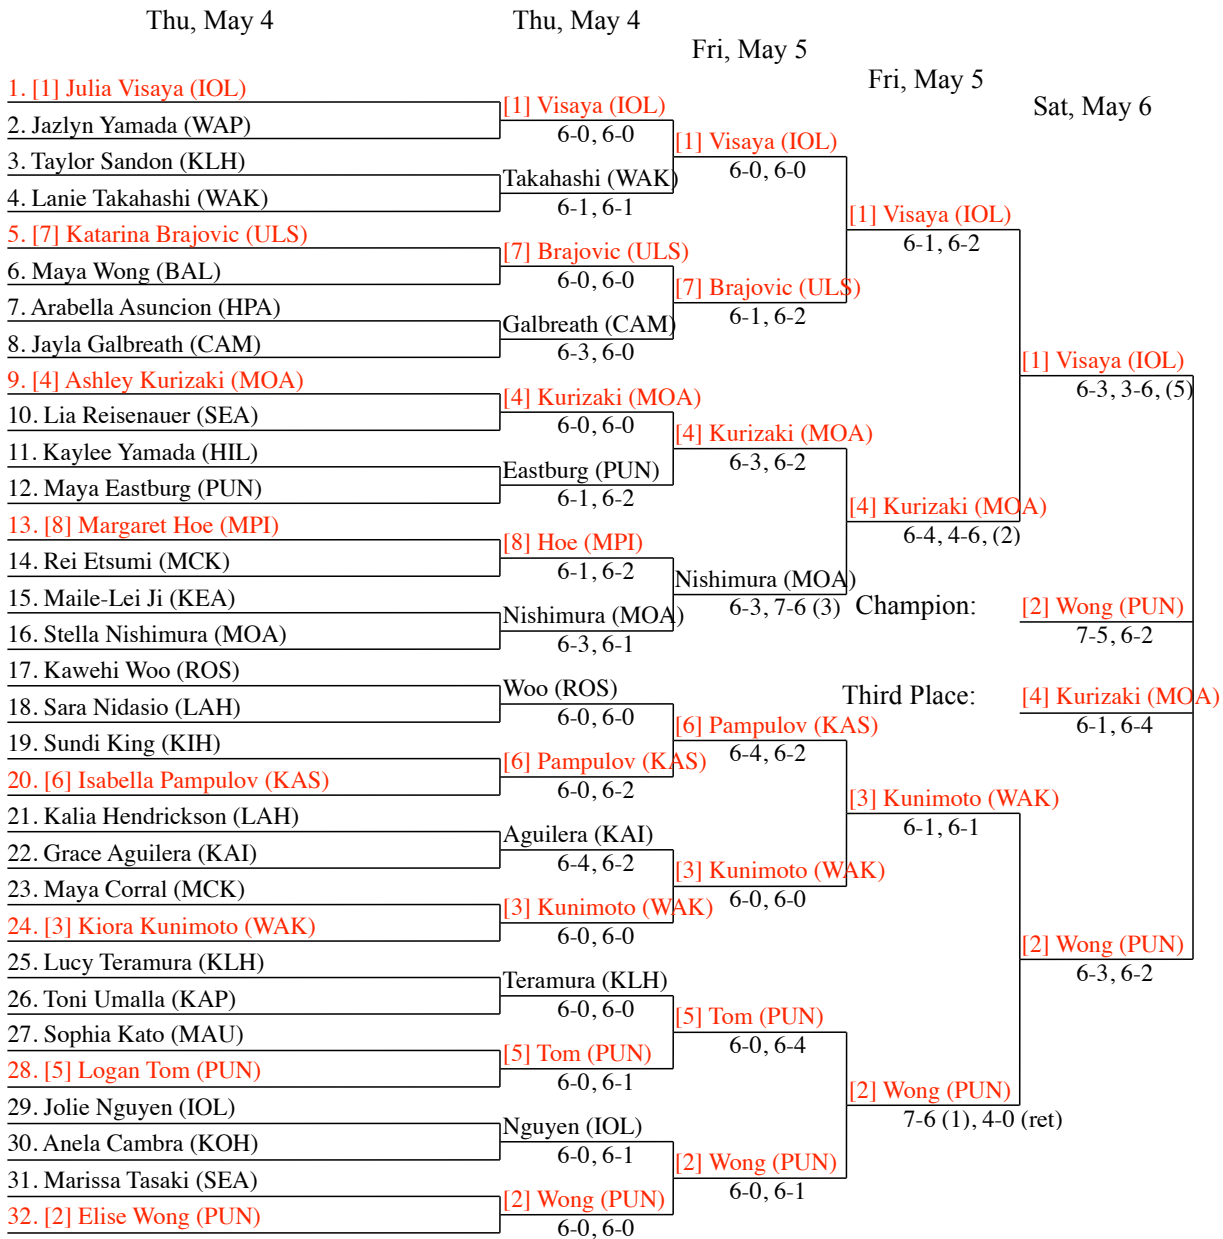

Seeded Players

- [1] Andre Ajed (MPI)
- [2] Payton Jim On (PUN)
- [3] Justin Frattarelli (PUN)
- [4] Brandon Ramos (PUN)
- [5] Iori Furuhata (WAK)
- [6] Joshua Dela Cruz (MOA)
- [7] Andrew Moe (HPA)
- [8] Reyn Terao (MIL)

Seeded Players

- [1] Tsubasa Okada/Tanner Ige (PUN)
- [2] Spencer Yamamoto /Glen Ngo (IOL)
- [3] Conner Kurata/Alex Kinoshita (PUN)
- [4] Kawelo Tsuneyoshi/Gervase Ngo (IOL)
- [5] Alex Doane/Angus Hill (PUN)
- [6] Paul Brillhante/Dayne Kunimoto (WAK)
- [7] Tavin Lee/Merik Chun (KAS)
- [8] Keoni Roth/Parker Felte (KEA)

HMSA/HHSAA
State Tennis Championships
May 4 – 6, 2023
Central Oahu Regional Park
Chairperson: Gillian Yamagata
Referee: Bill Liston

Boys Doubles

Seeded Players

- [1] Julia Visaya (IOL)
[2] Elise Wong (PUN)
[3] Kiora Kunimoto (WAK)
[4] Ashley Kurizaki (MOA)
[5] Logan Tom (PUN)
[6] Isabella Pampulov (KAS)
[7] Katarina Brajovic (ULS)
[8] Margaret Hoe (MPI)

HMSA/HHSAA
State Tennis Championships
May 4 - 6, 2023
Central Oahu Regional Park
Chairperson: Gillian Yamagata
Referee: Bill Liston

Girls Singles

Seeded Players

- [1] Jazlyn Miyamura/Arissa Dang (MIL)
- [2] Harley Wolters/Sophia Woofter (PUN)
- [3] Cassidy Kawashima/Kacy Kaneshige (PUN)
- [4] Jariahlyn Rhoades/Leyanne Hirota (PUN)
- [5] Asiya Sharipova/Karli Vo (IOL)
- [6] Jada Igawa/Chloe Takahashi (WAK)
- [7] Denise Takenaka/Mia Yamaguchi (MPI)
- [8] Zoe Hirata/Macallister Graves (MIL)