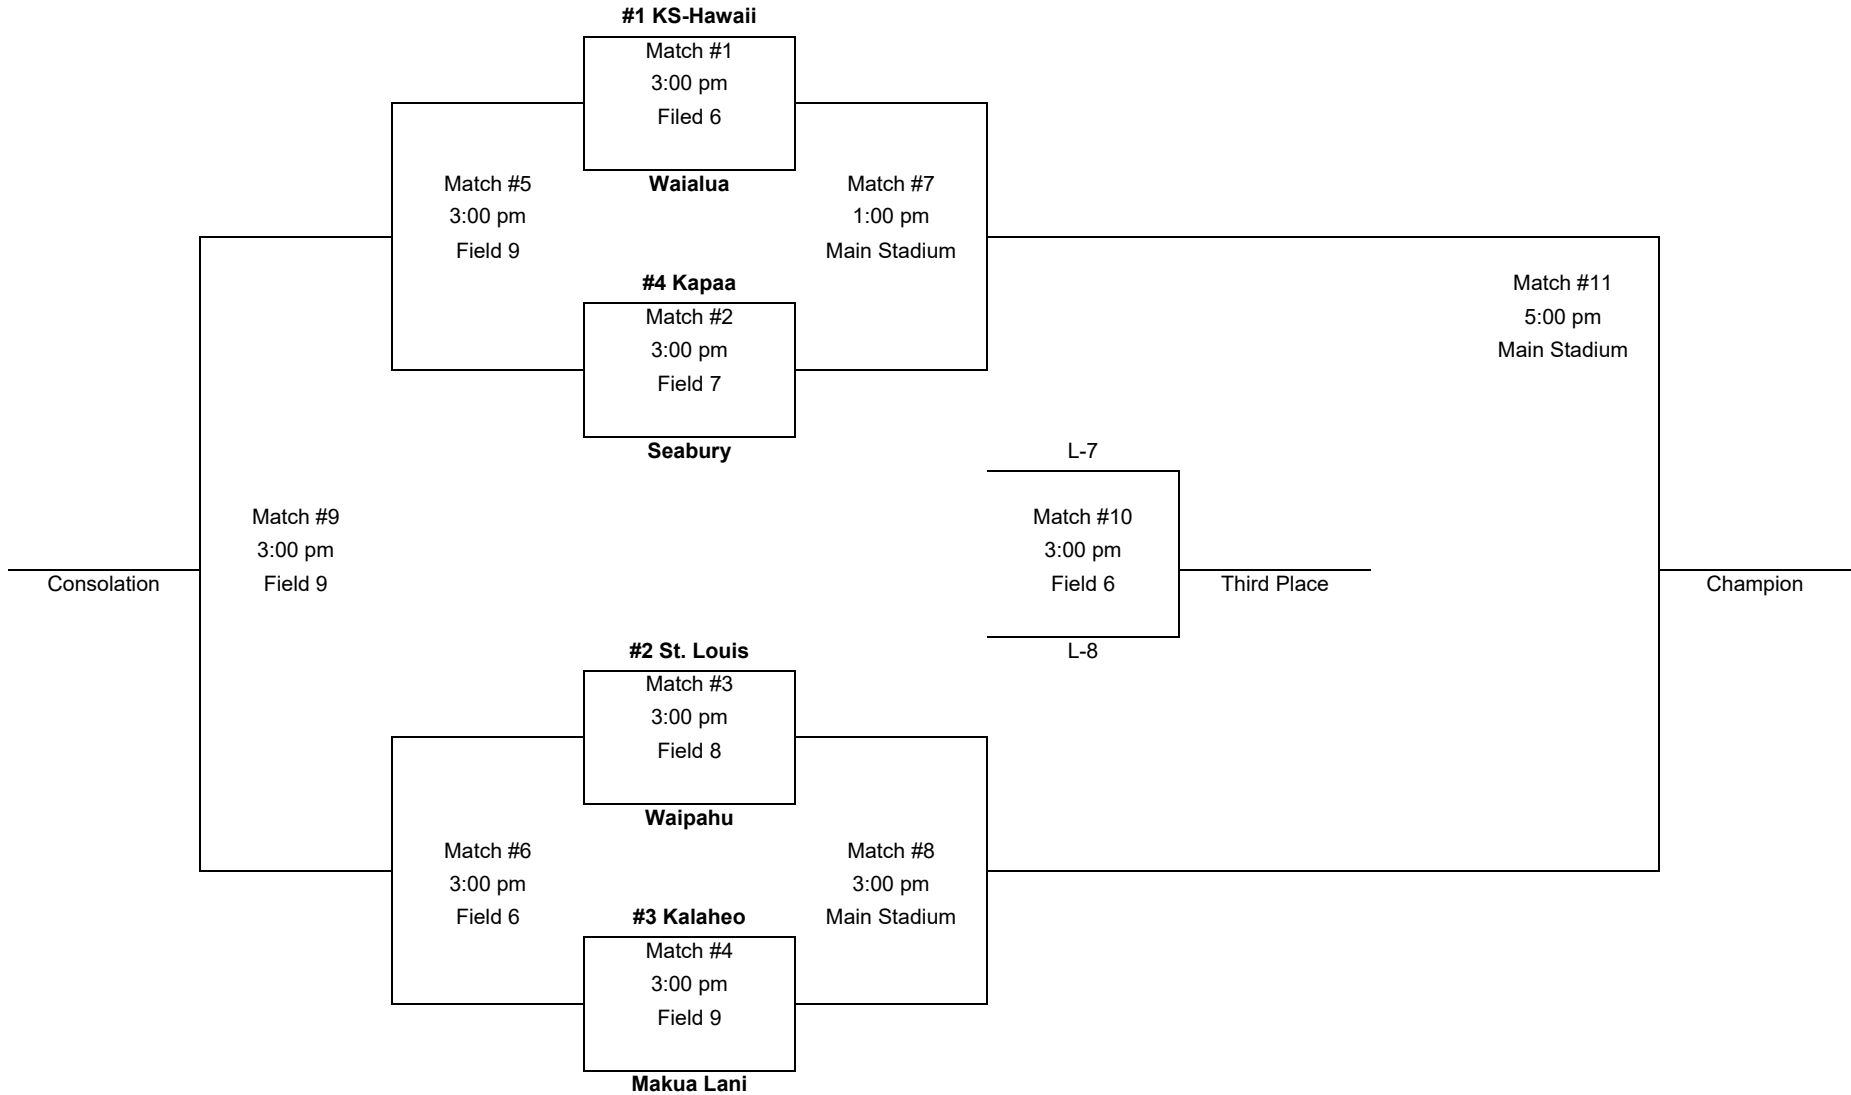

THE QUEEN'S MEDICAL CENTER
BOYS SOCCER STATE CHAMPIONSHIPS
DIVISION II BRACKET | FEBRUARY 7-9, 2019
WAIPIO PENINSULA SOCCER COMPLEX, OAHU

Saturday
Feb. 9

Friday
Feb. 8

Thursday
Feb. 7

Friday
Feb. 8

Saturday
Feb. 9

Saturday
Feb. 9