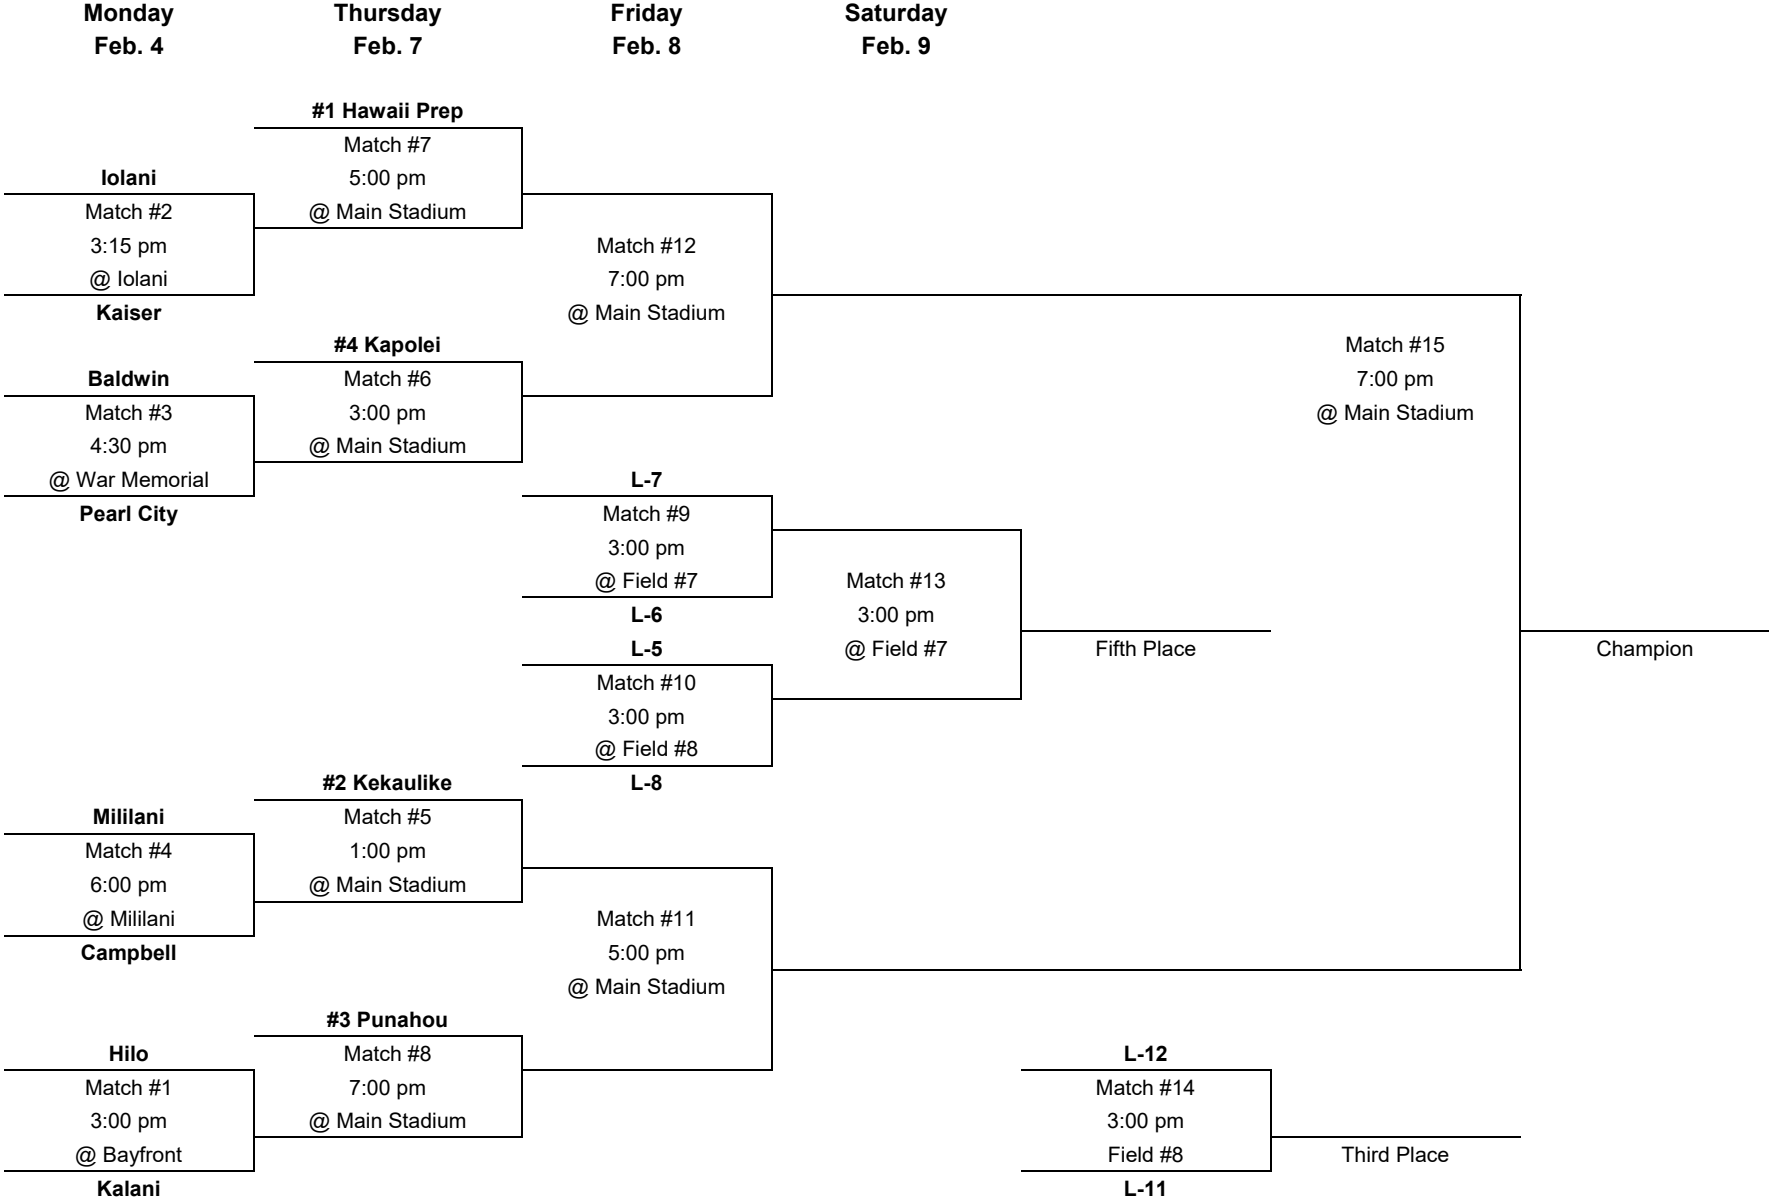

THE QUEEN'S MEDICAL CENTER
BOYS SOCCER STATE CHAMPIONSHIPS
DIVISION I BRACKET | FEBRUARY 4-9, 2019
WAIPIO PENINSULA SOCCER COMPLEX, OAHU