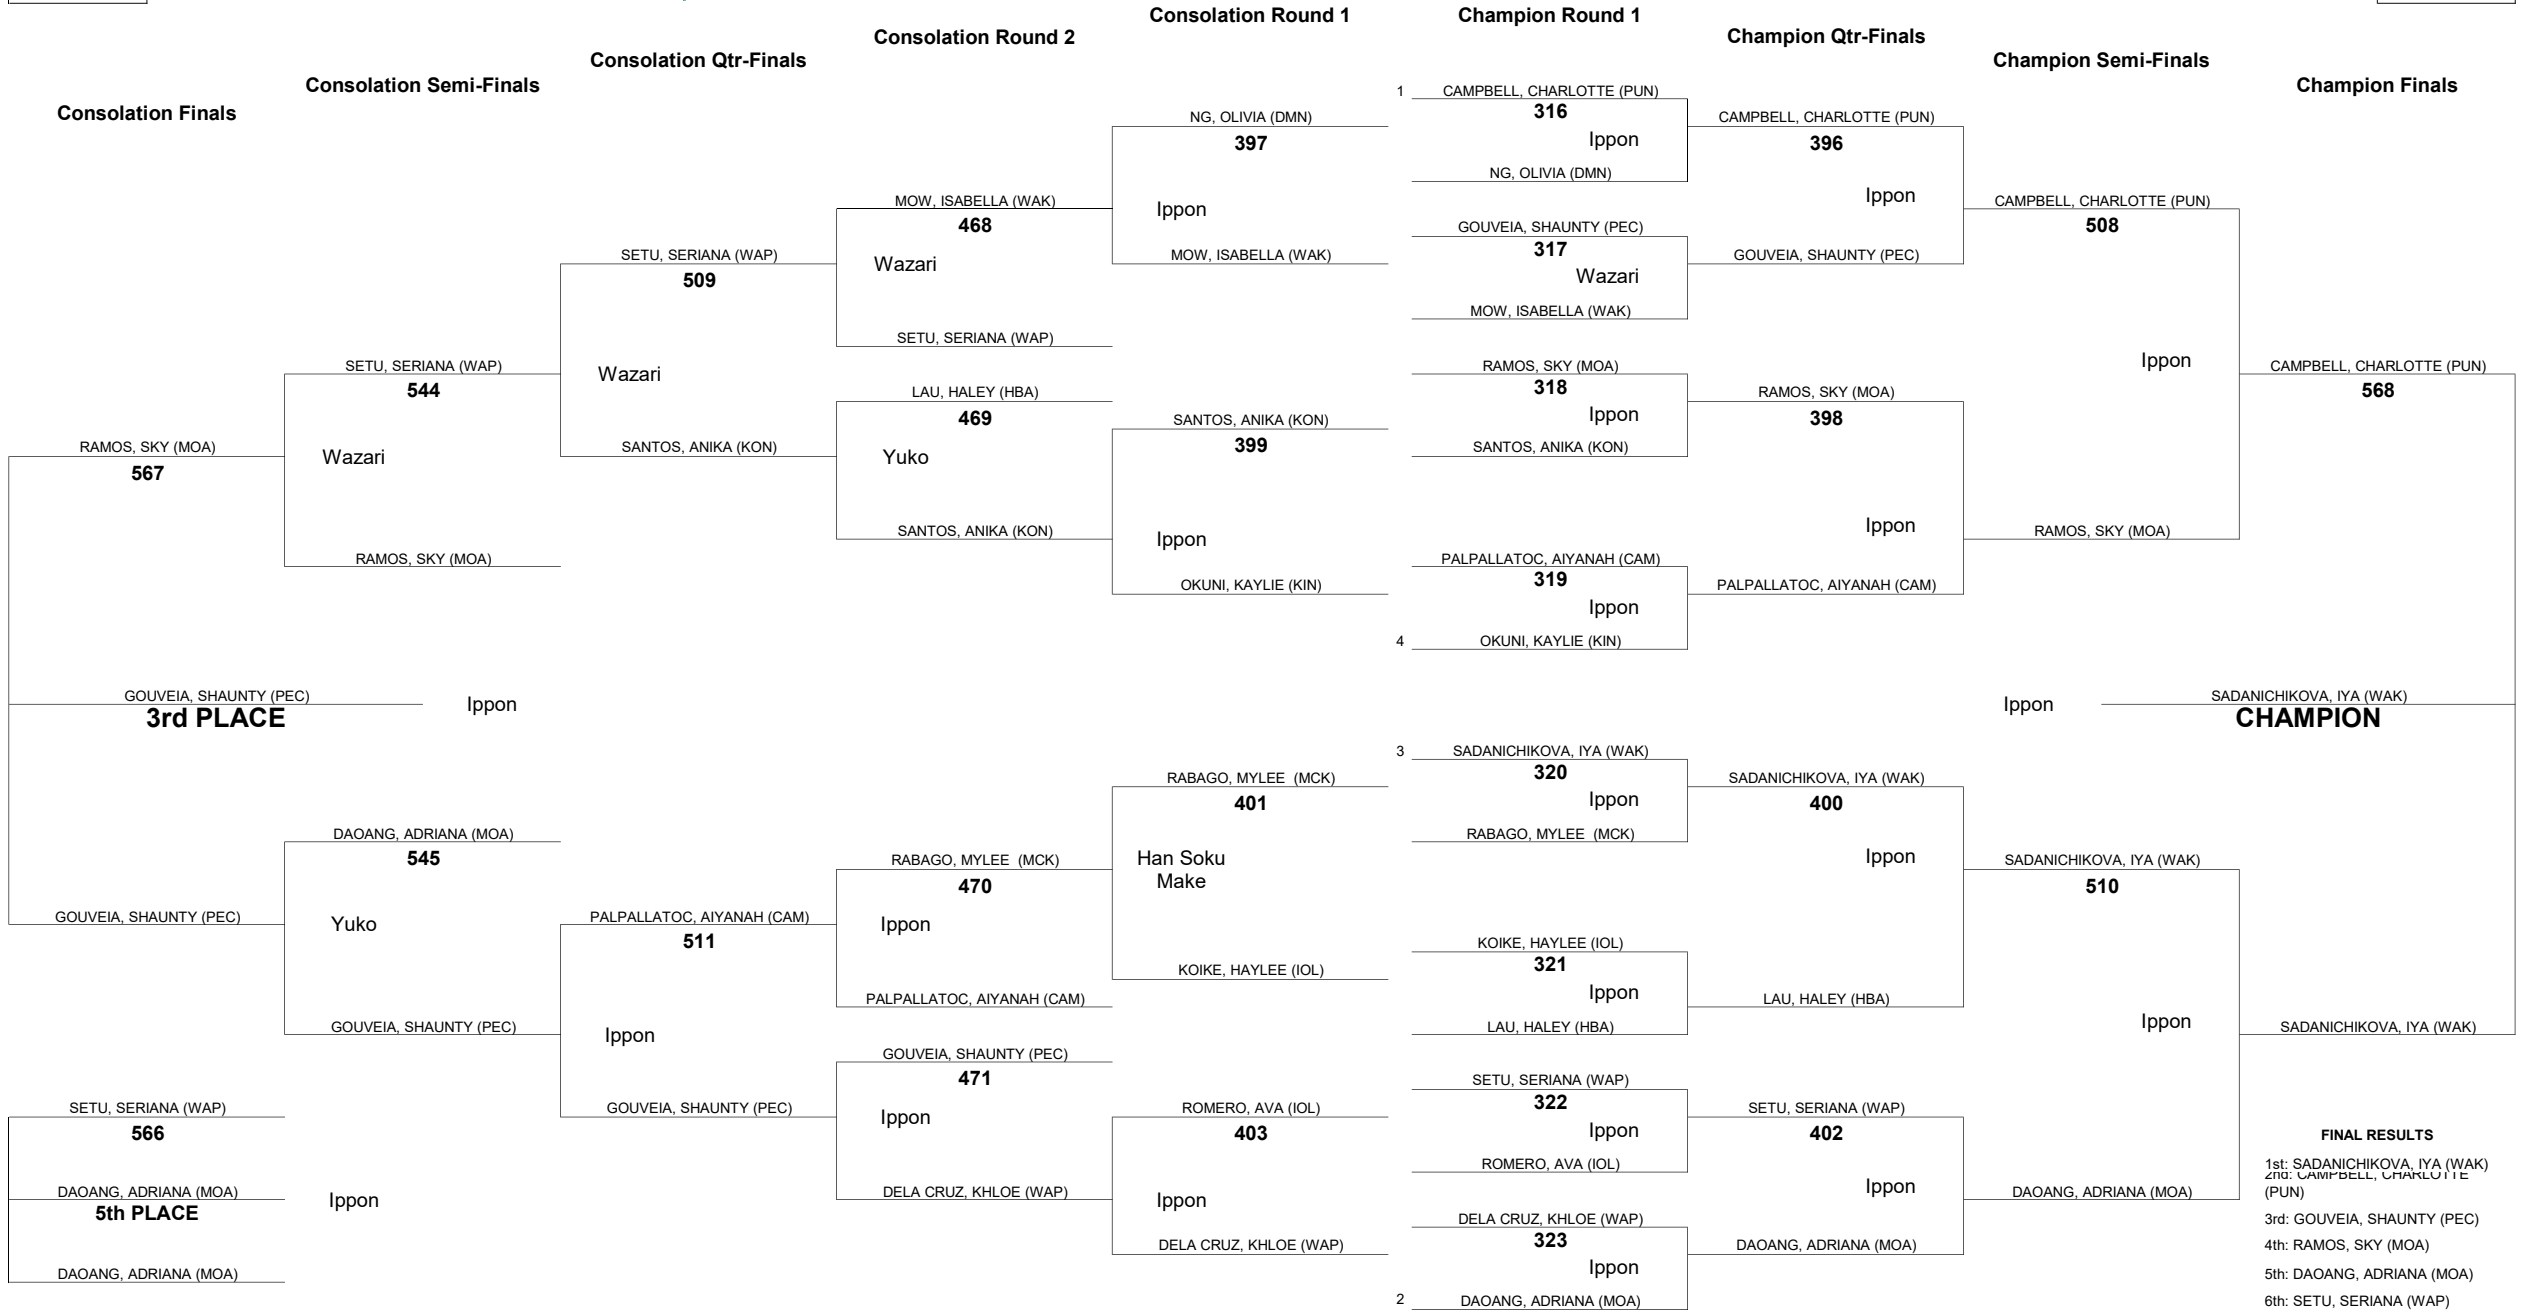

HAWAII HIGH SCHOOL ATHLETIC ASSOCIATION 2024 GIRLS JUDO CHAMPIONSHIPS

WEIGHT CLASS
109

WEIGHT CLASS
109