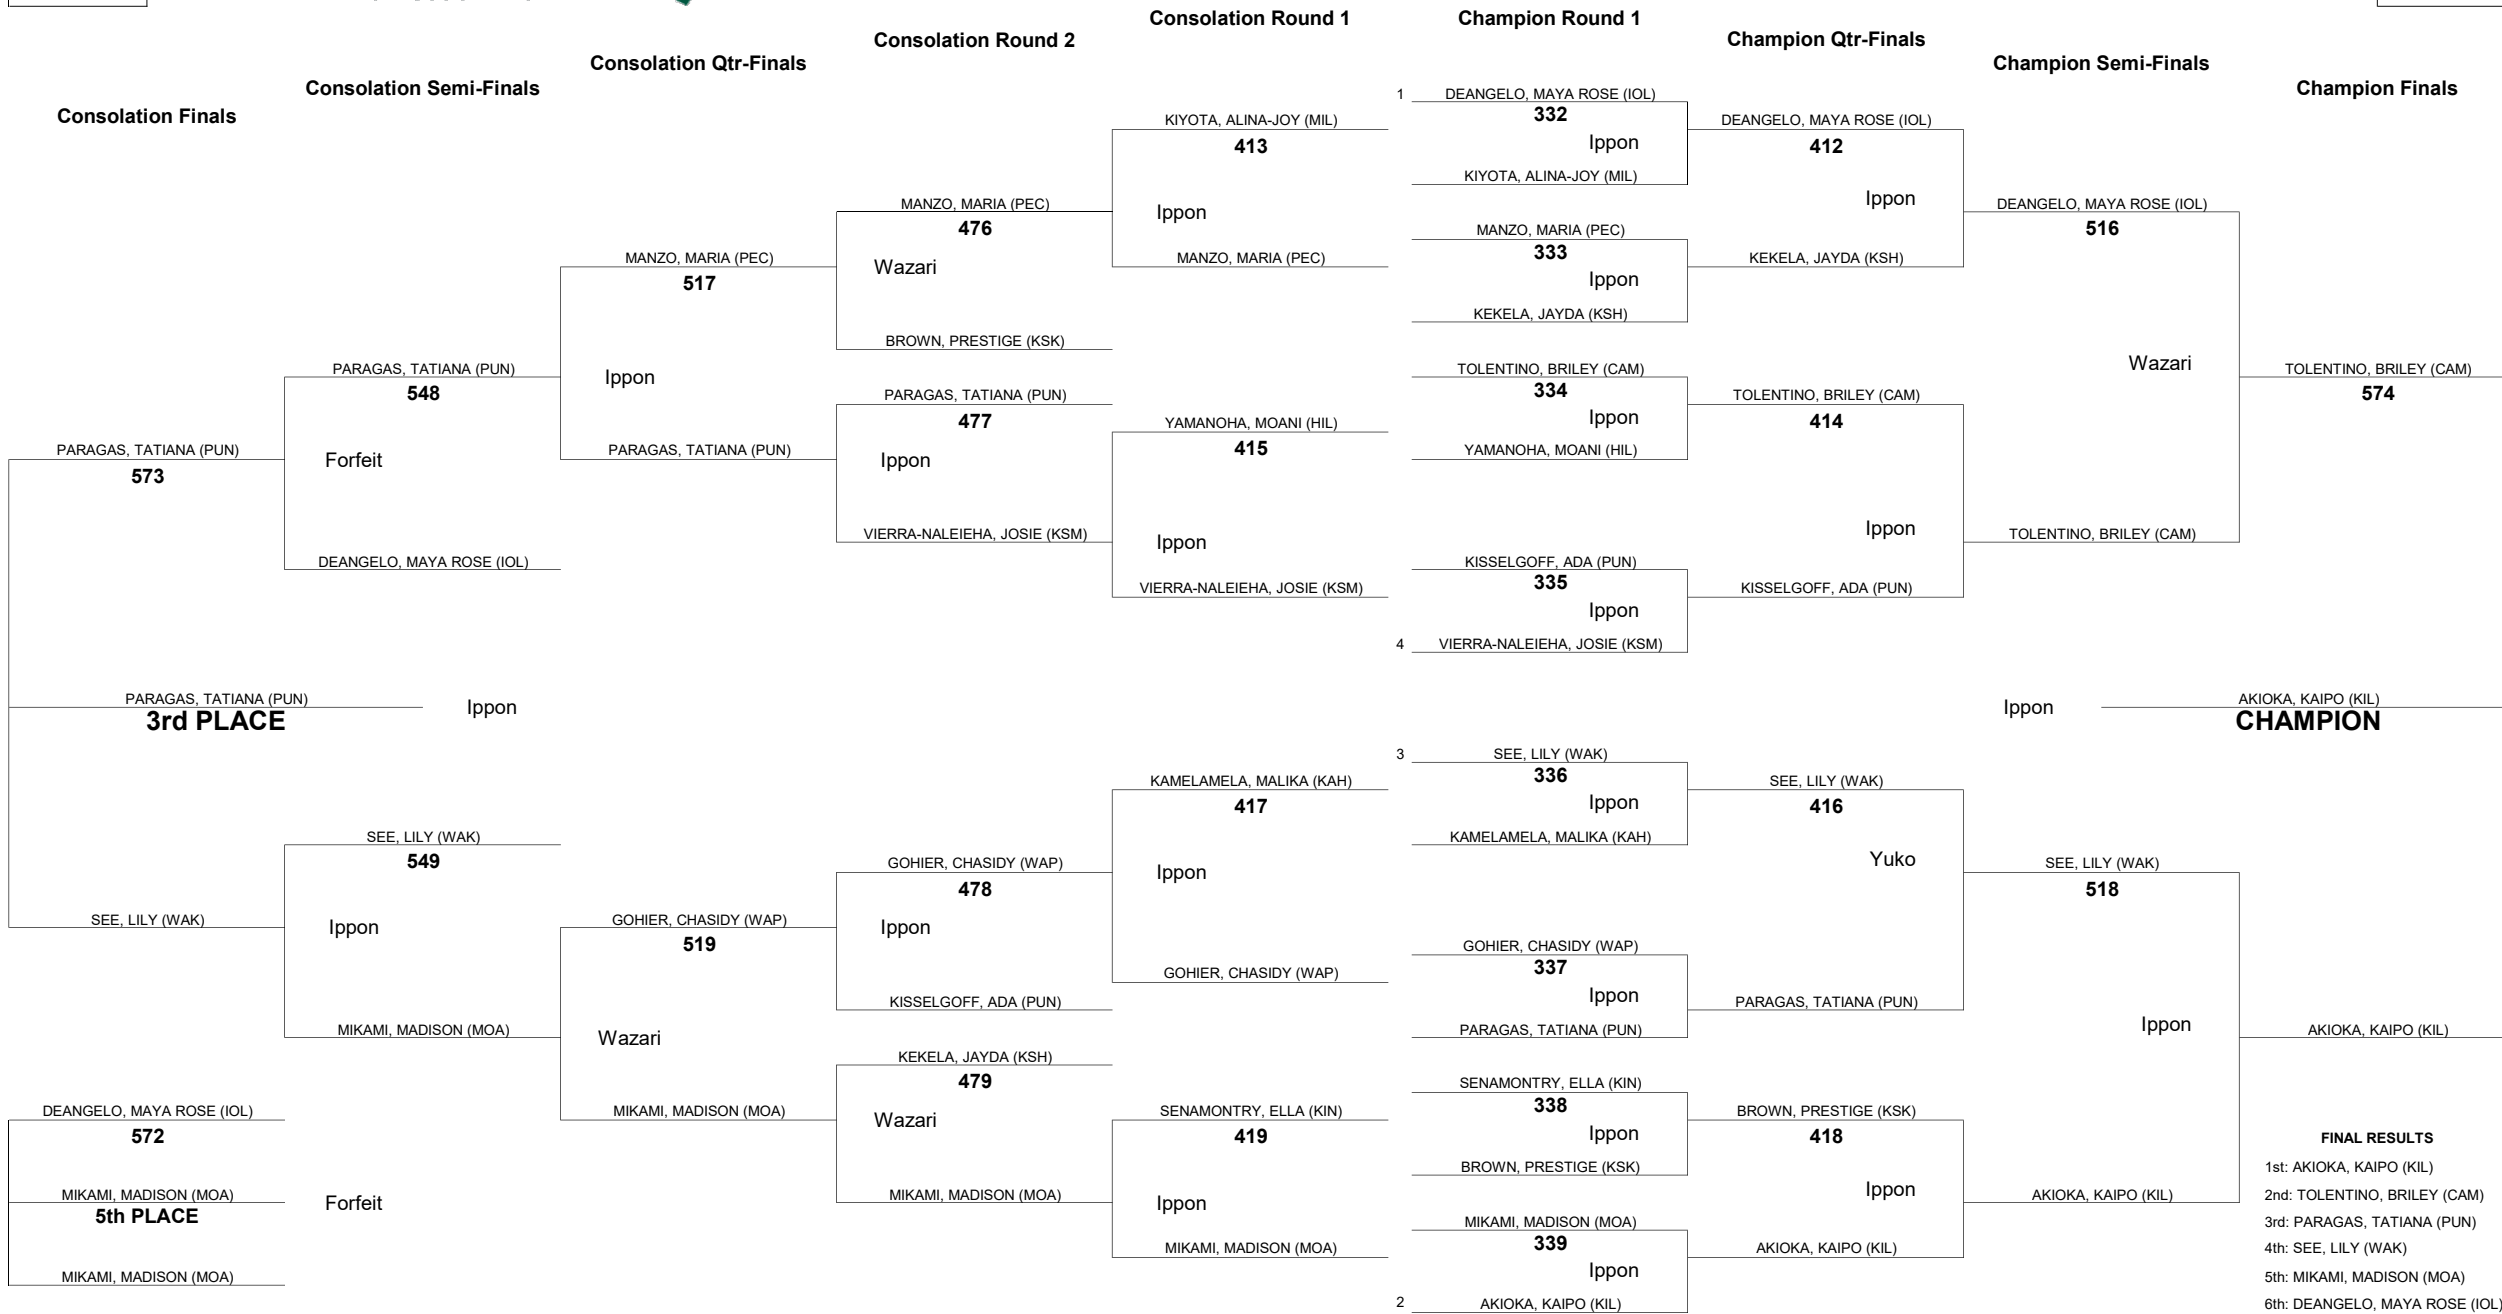

HAWAII HIGH SCHOOL ATHLETIC ASSOCIATION 2024 GIRLS JUDO CHAMPIONSHIPS

WEIGHT CLASS

122

WEIGHT CLASS

122