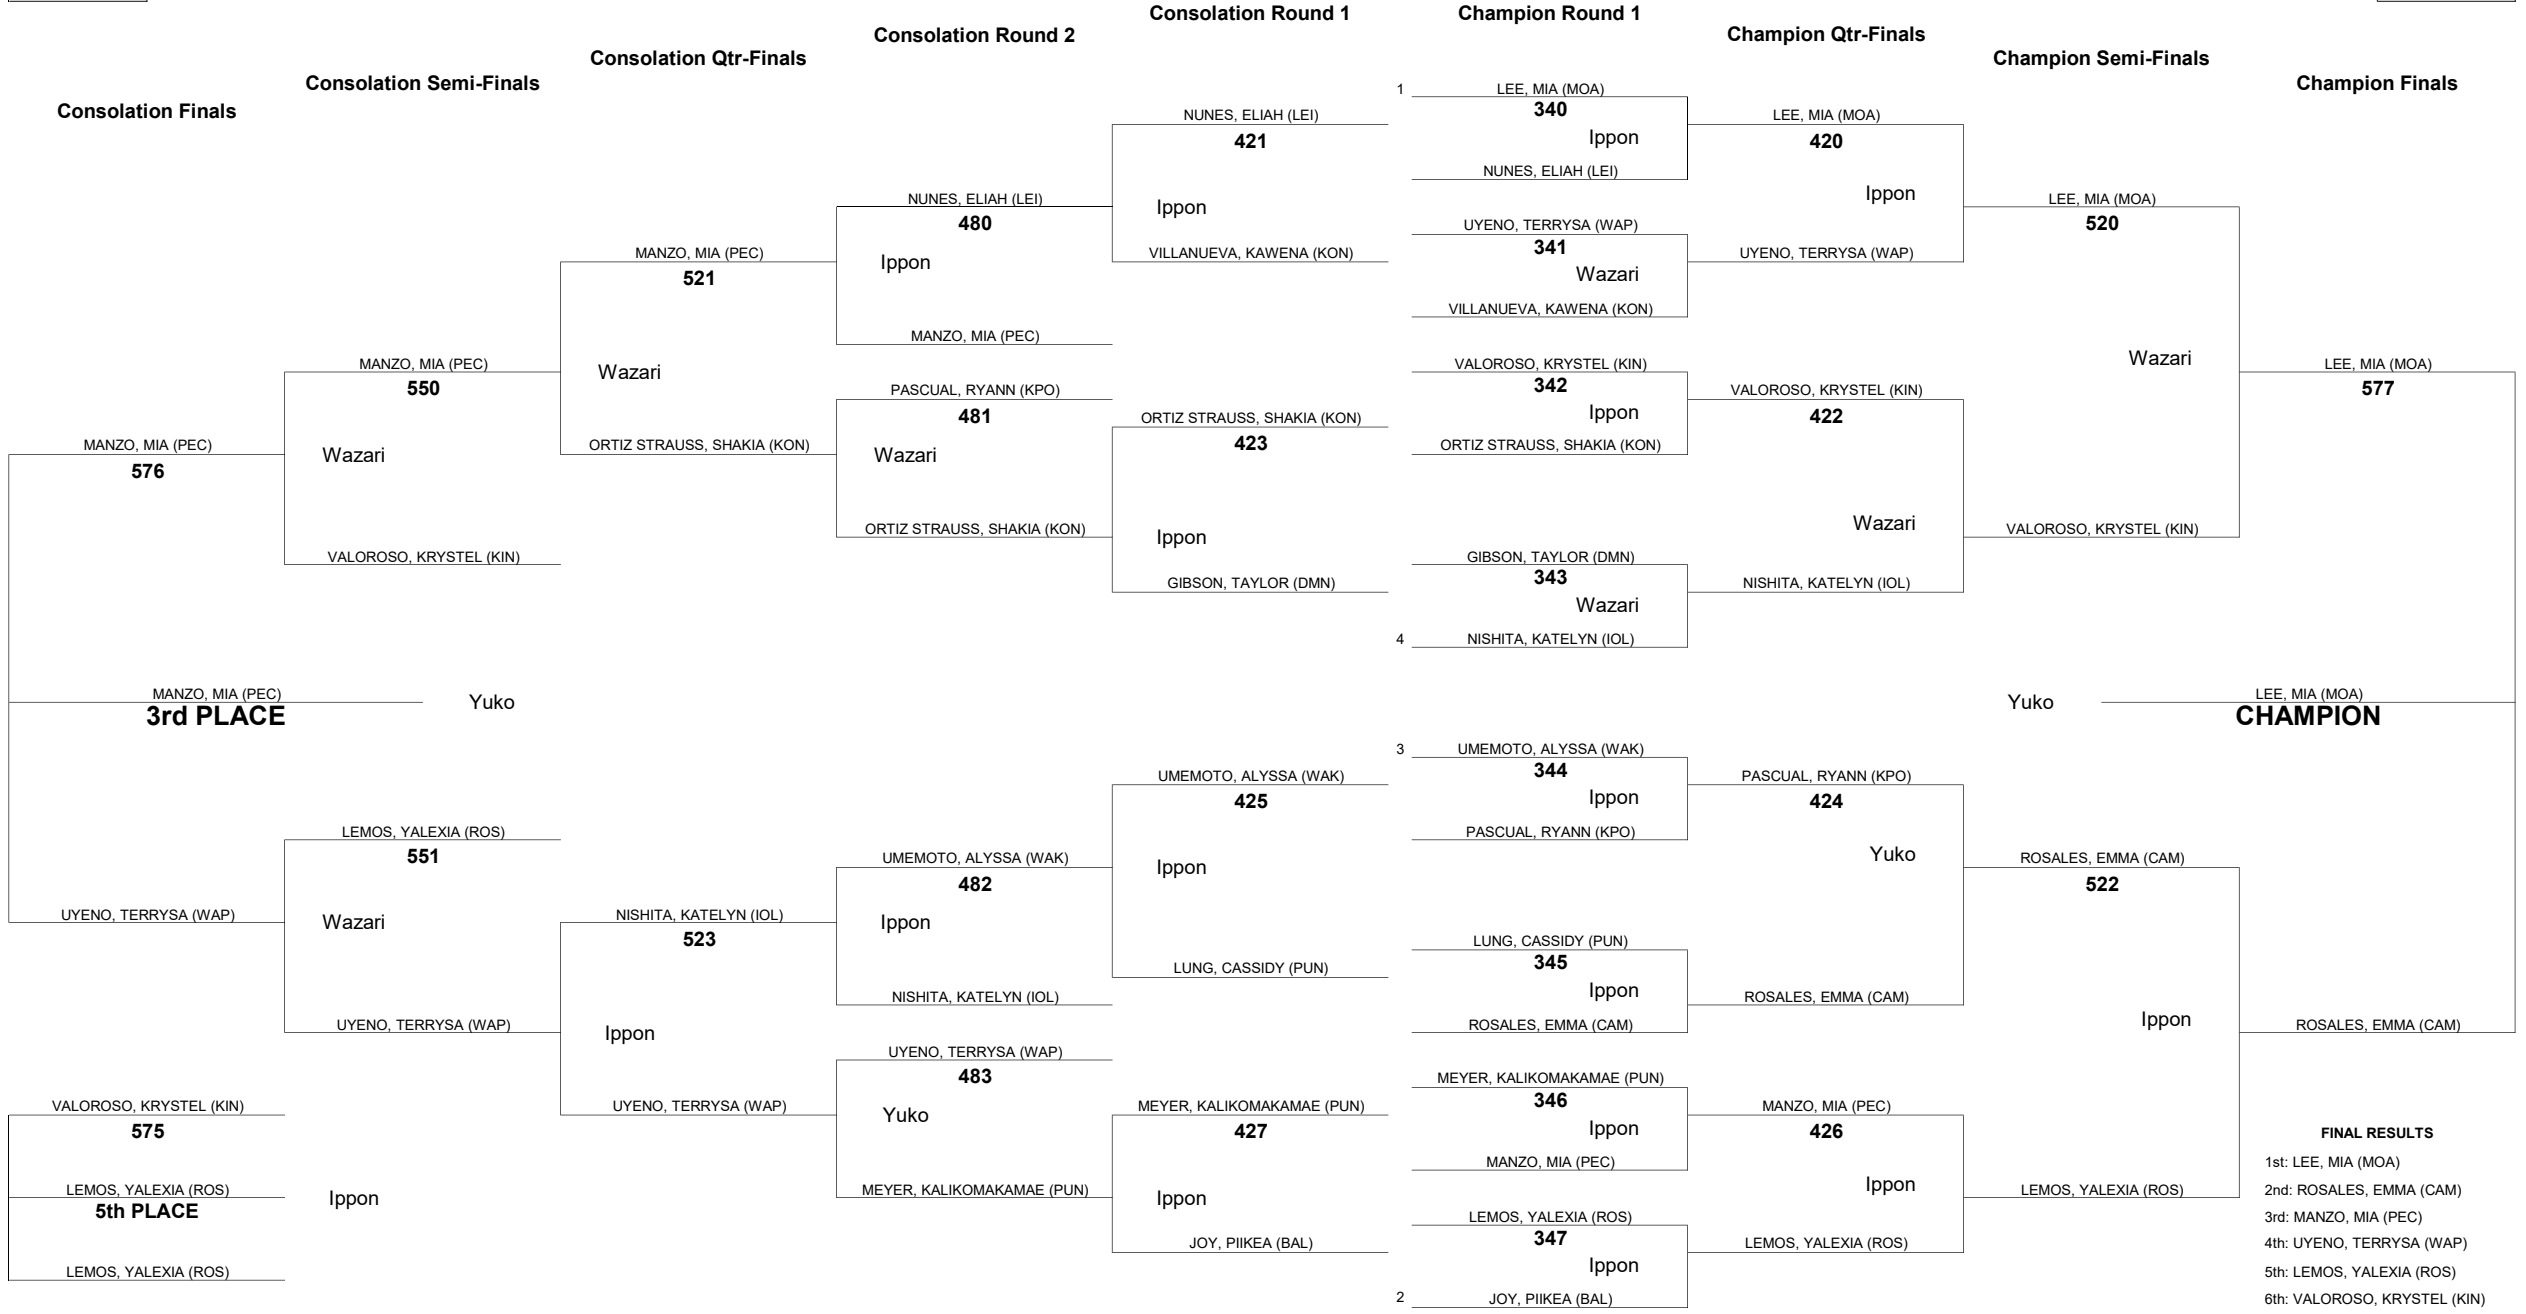

HAWAII HIGH SCHOOL ATHLETIC ASSOCIATION 2024 GIRLS JUDO CHAMPIONSHIPS

WEIGHT CLASS

122

WEIGHT CLASS

122

HAWAII HIGH SCHOOL ATHLETIC ASSOCIATION 2024 GIRLS JUDO CHAMPIONSHIPS

WEIGHT CLASS
129

WEIGHT CLASS
129