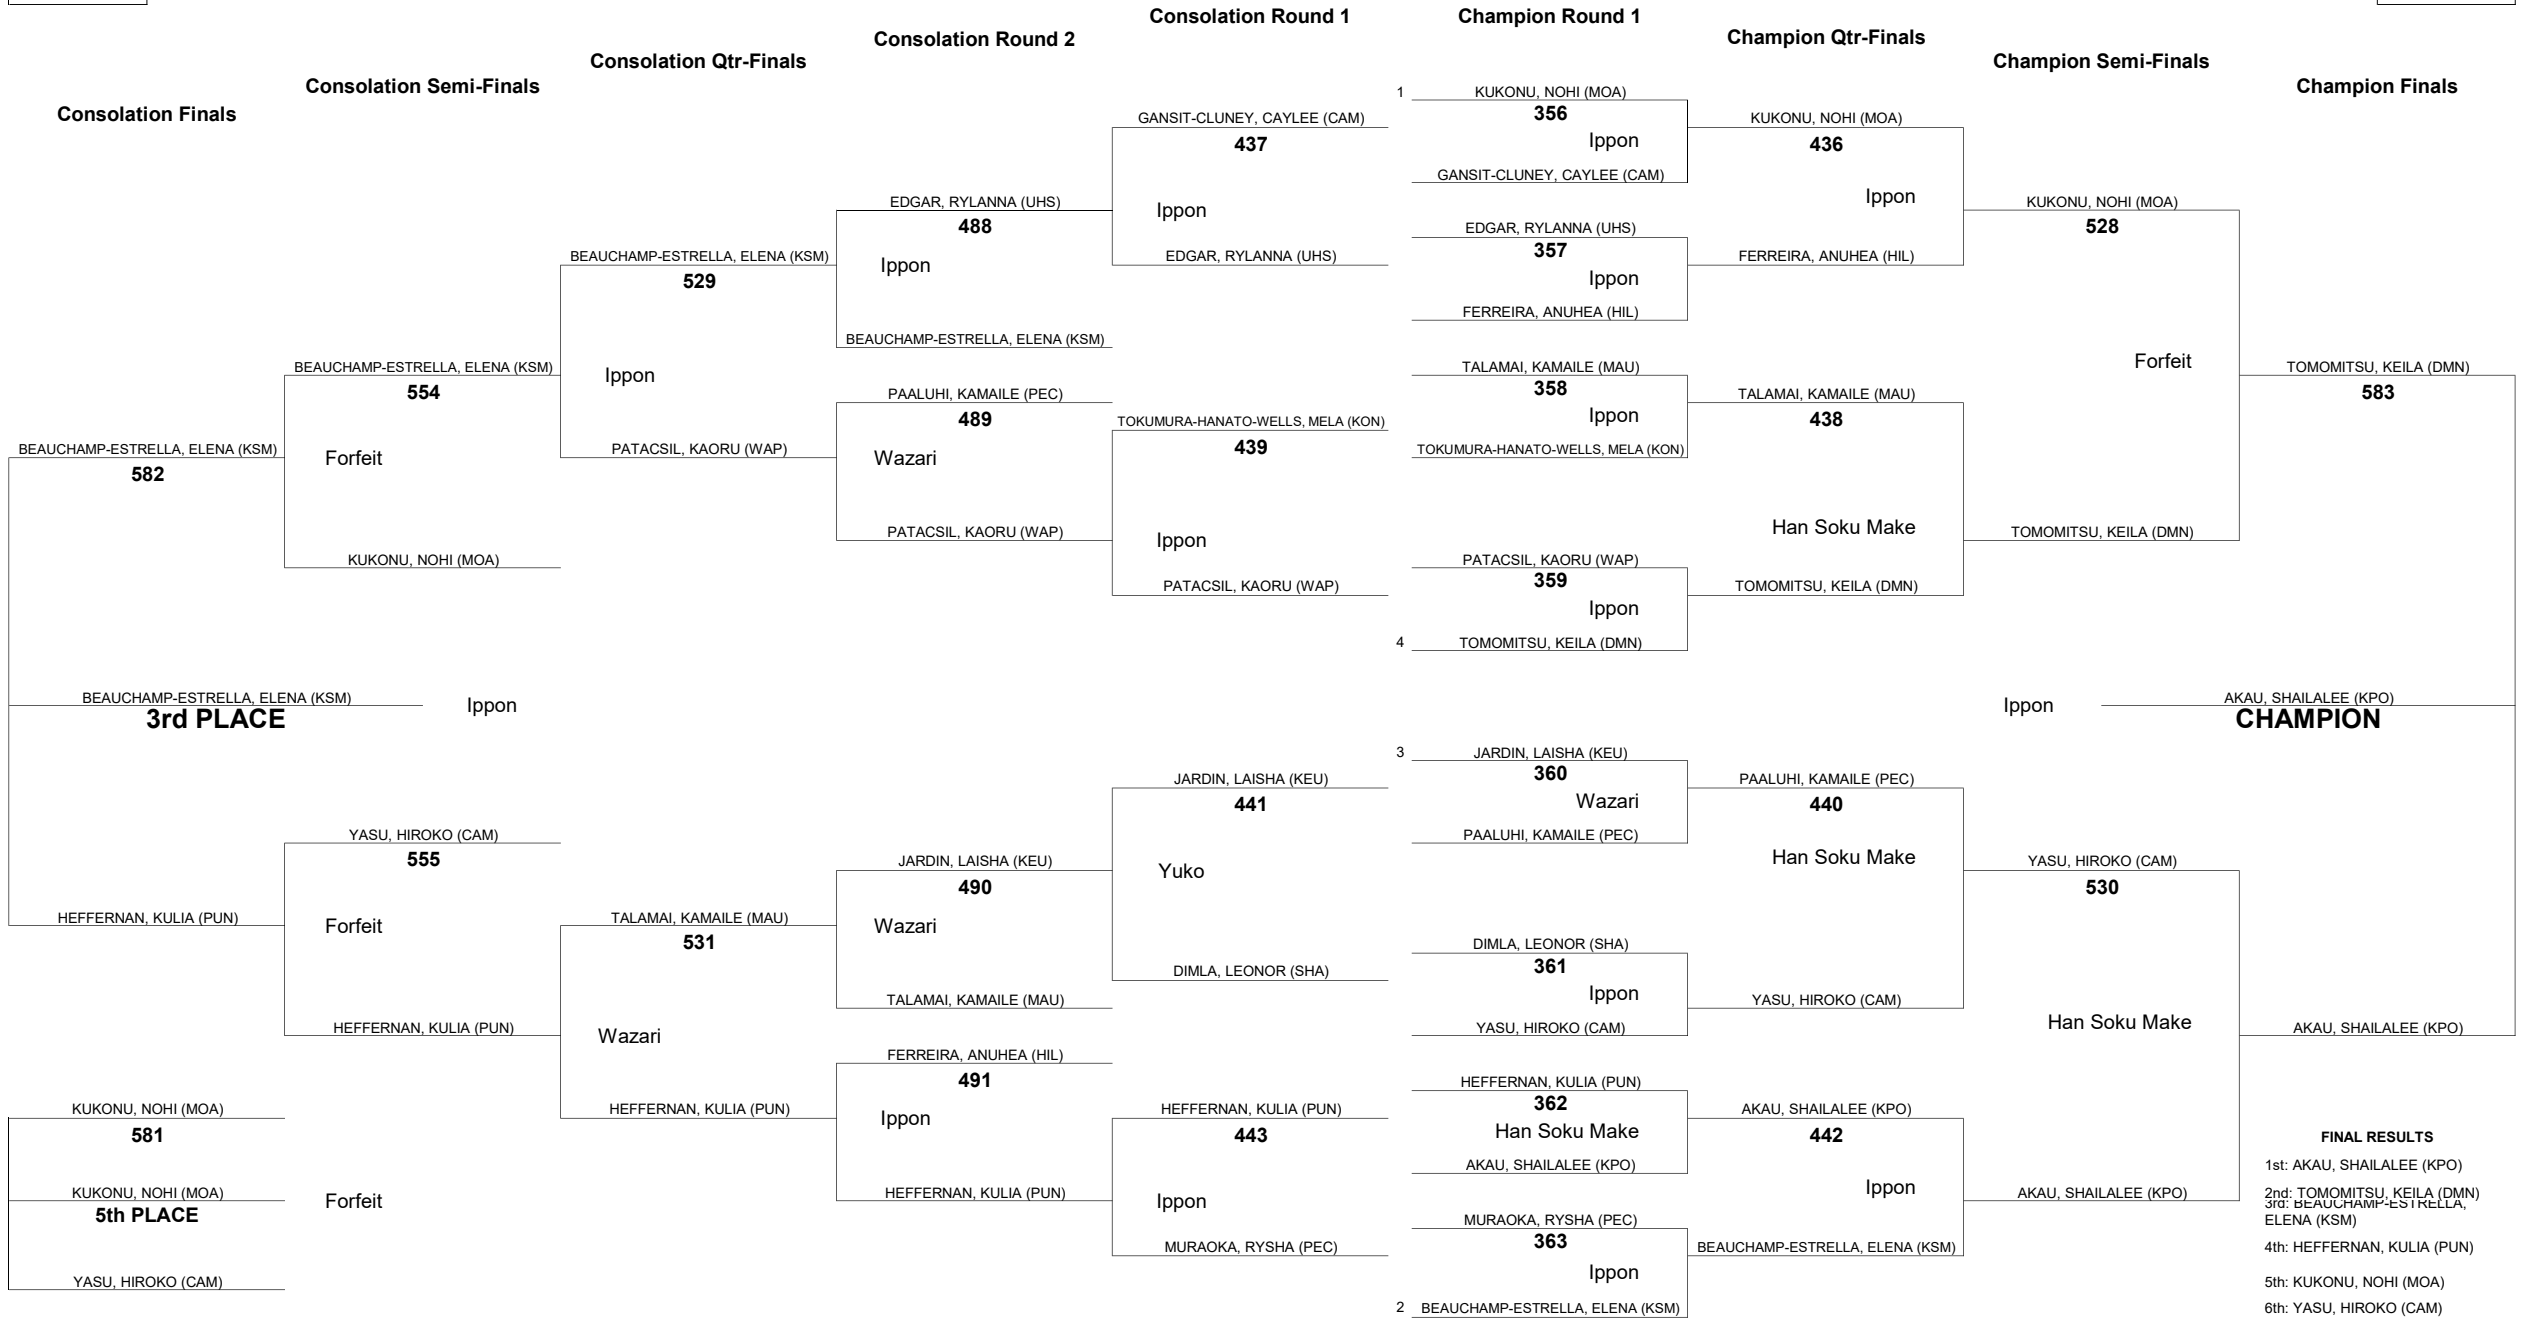

HAWAII HIGH SCHOOL ATHLETIC ASSOCIATION 2024 GIRLS JUDO CHAMPIONSHIPS

WEIGHT CLASS

139

WEIGHT CLASS

139

HAWAII HIGH SCHOOL ATHLETIC ASSOCIATION 2024 GIRLS JUDO CHAMPIONSHIPS

WEIGHT CLASS
154

WEIGHT CLASS
154