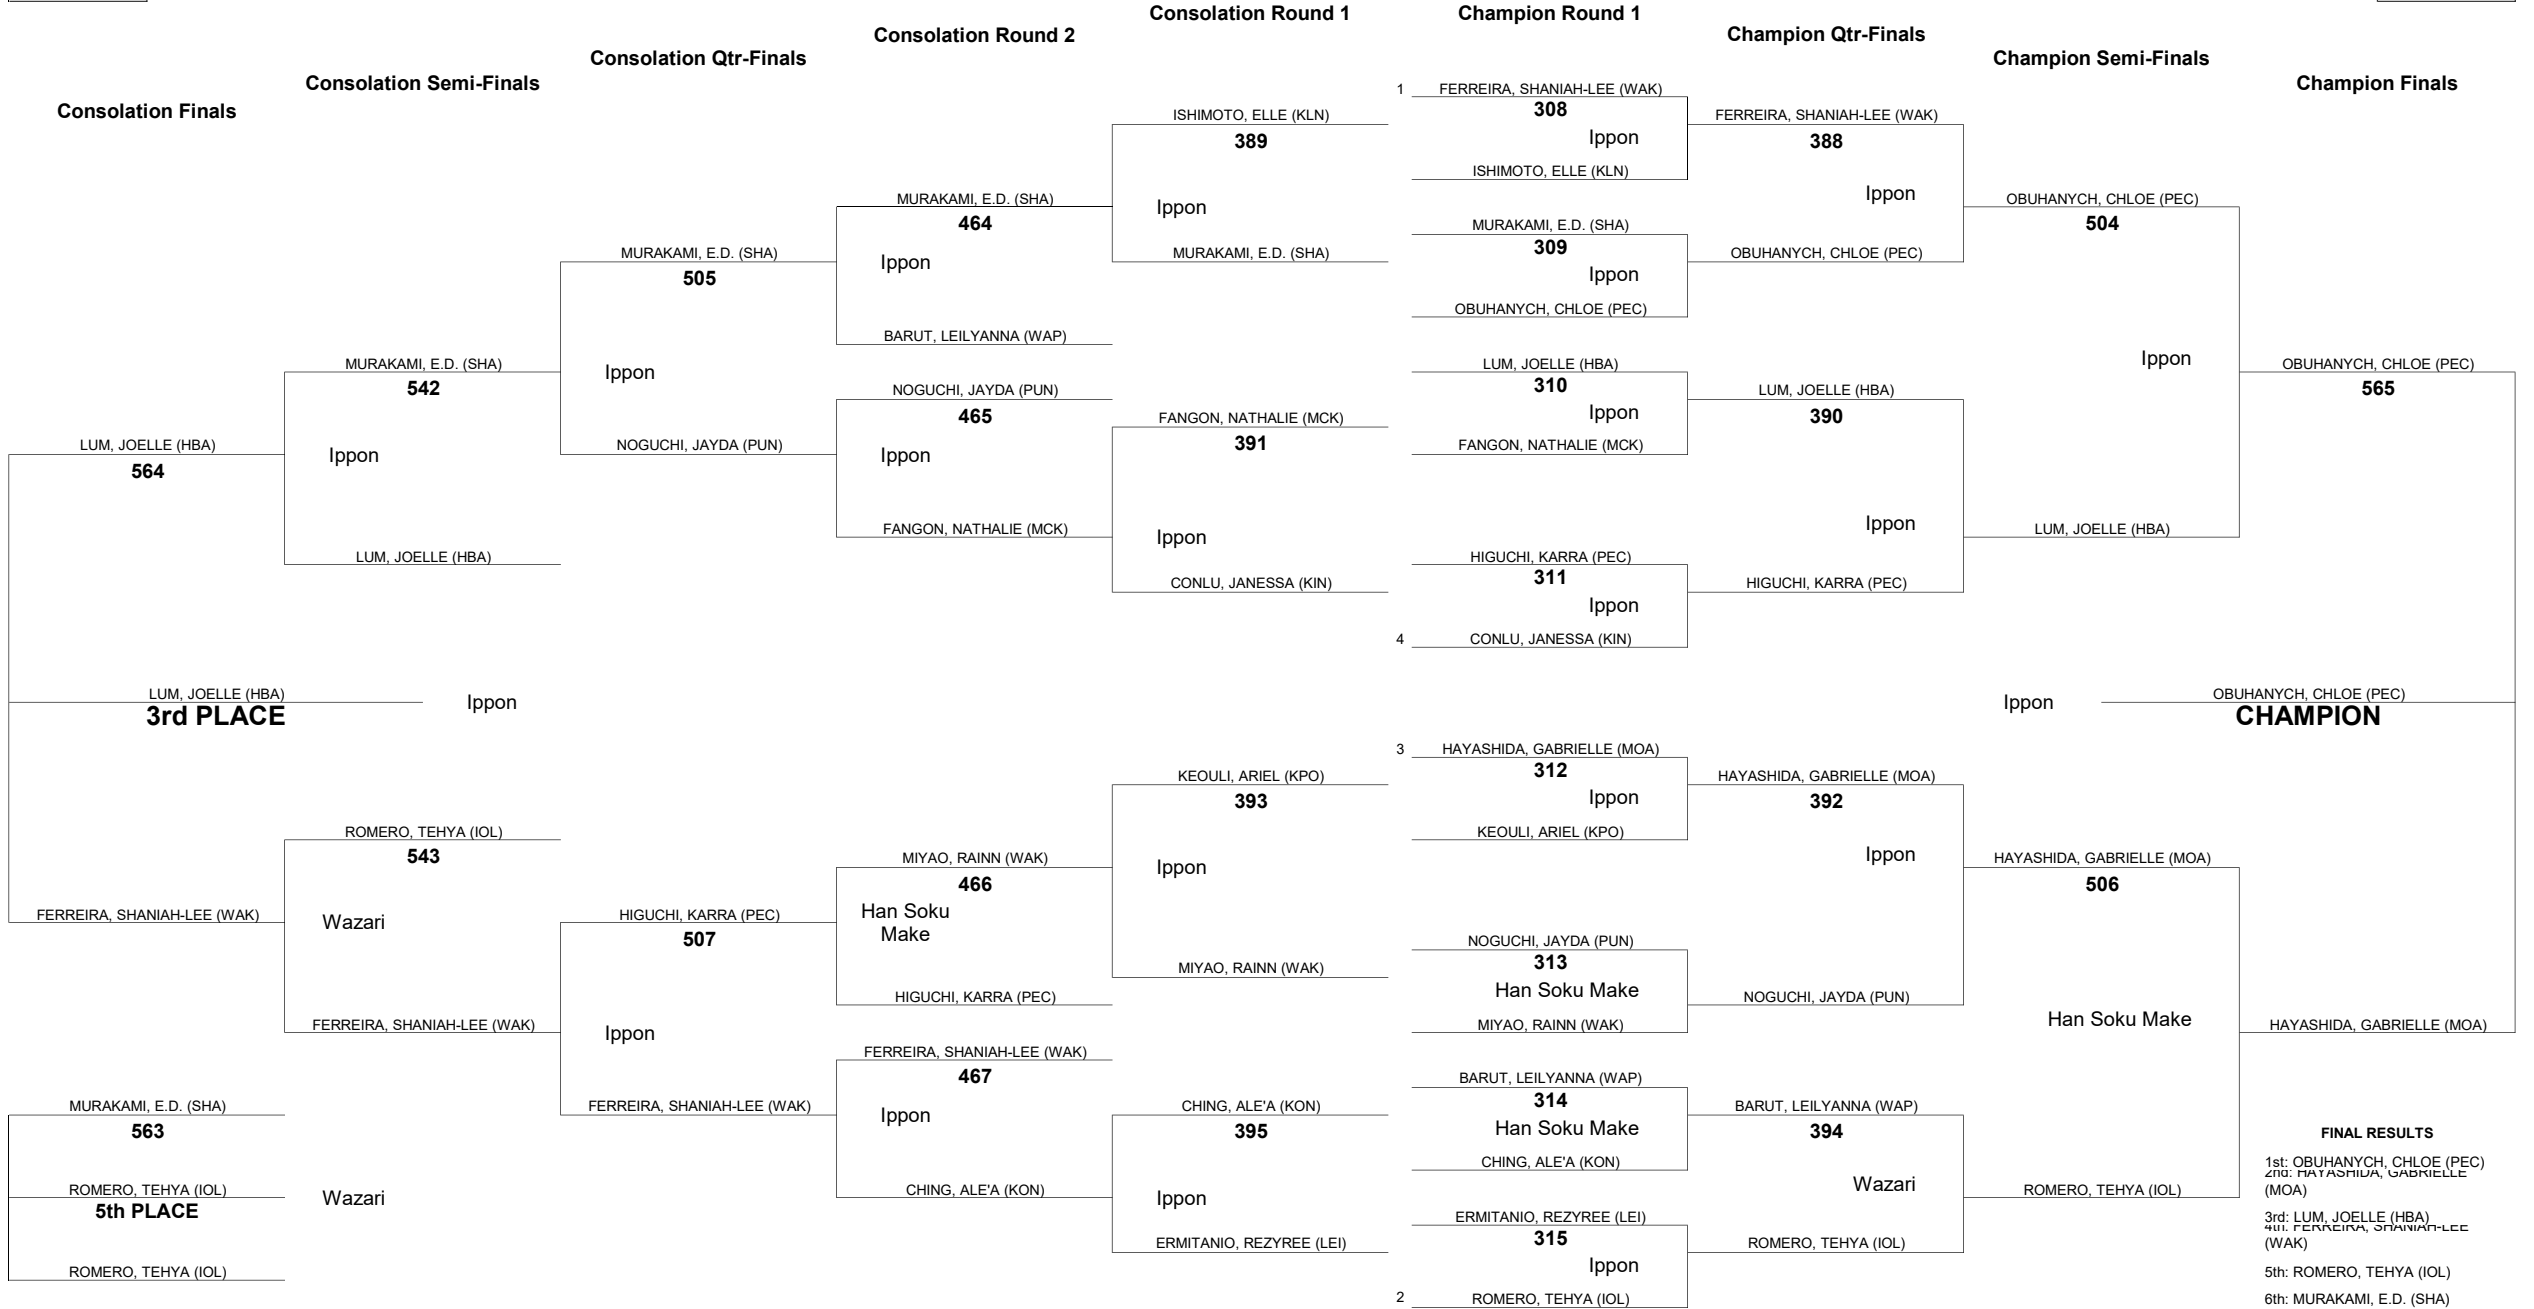

HAWAII HIGH SCHOOL ATHLETIC ASSOCIATION 2024 GIRLS JUDO CHAMPIONSHIPS

WEIGHT CLASS
98

WEIGHT CLASS
98

HAWAII HIGH SCHOOL ATHLETIC ASSOCIATION 2024 GIRLS JUDO CHAMPIONSHIPS

WEIGHT CLASS

103

WEIGHT CLASS

103