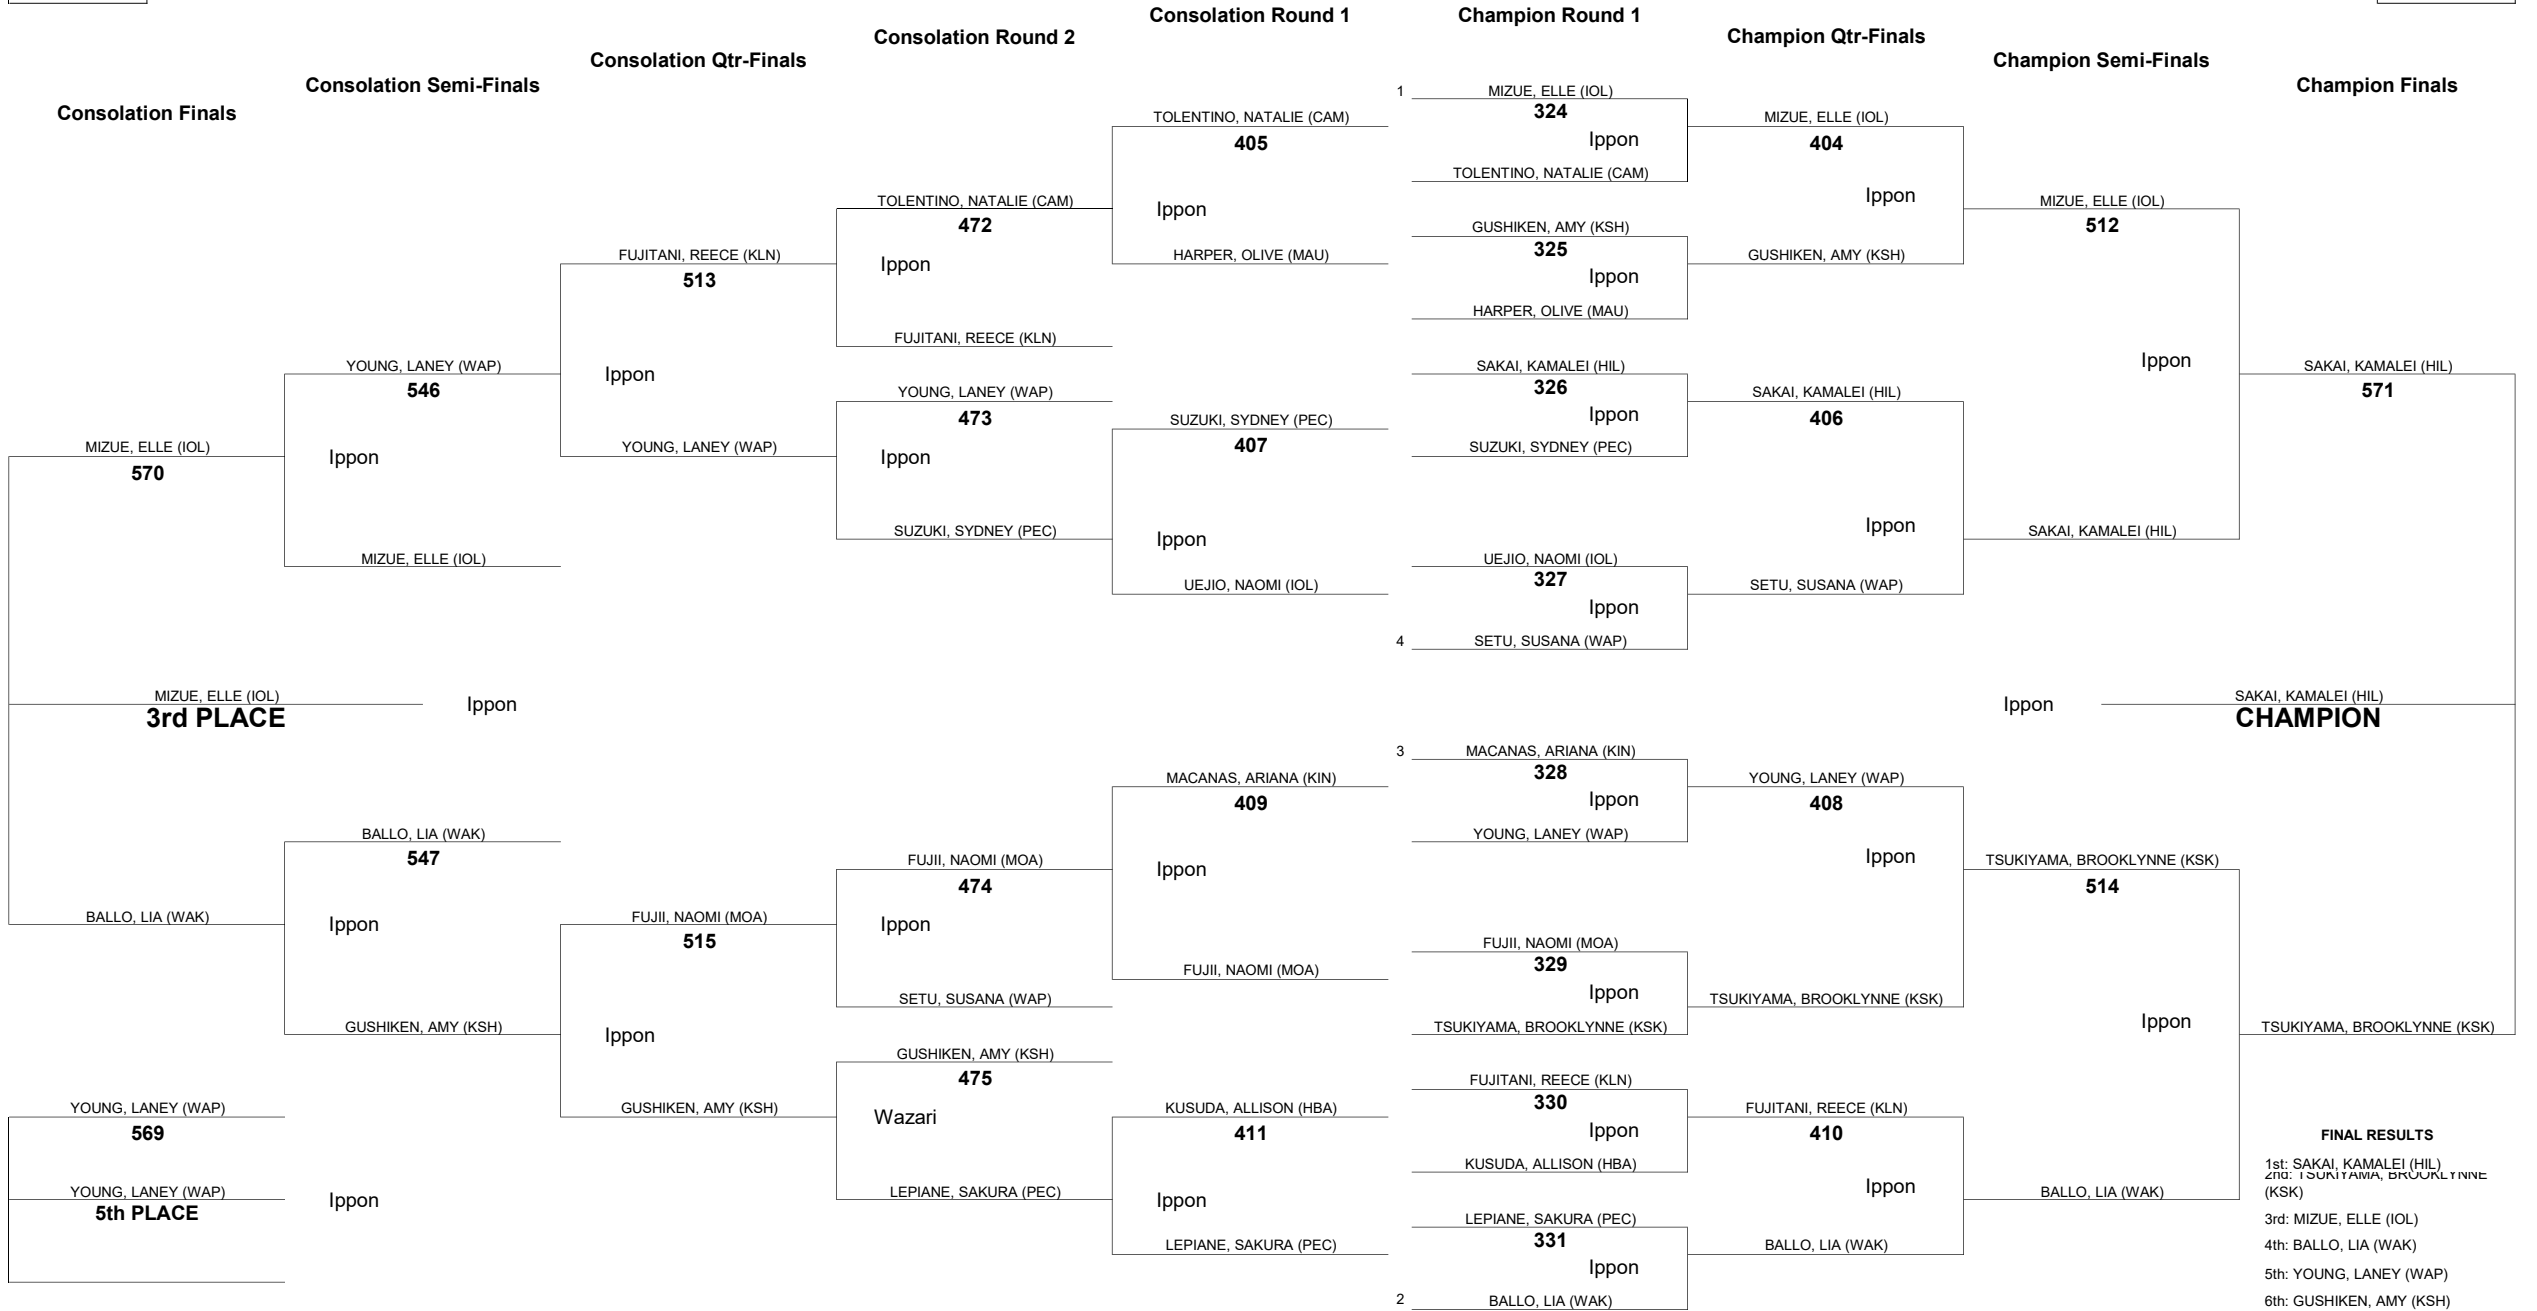

HAWAII HIGH SCHOOL ATHLETIC ASSOCIATION 2024 GIRLS JUDO CHAMPIONSHIPS

WEIGHT CLASS
109

WEIGHT CLASS
109

HAWAII HIGH SCHOOL ATHLETIC ASSOCIATION 2024 GIRLS JUDO CHAMPIONSHIPS

WEIGHT CLASS
115

WEIGHT CLASS
115