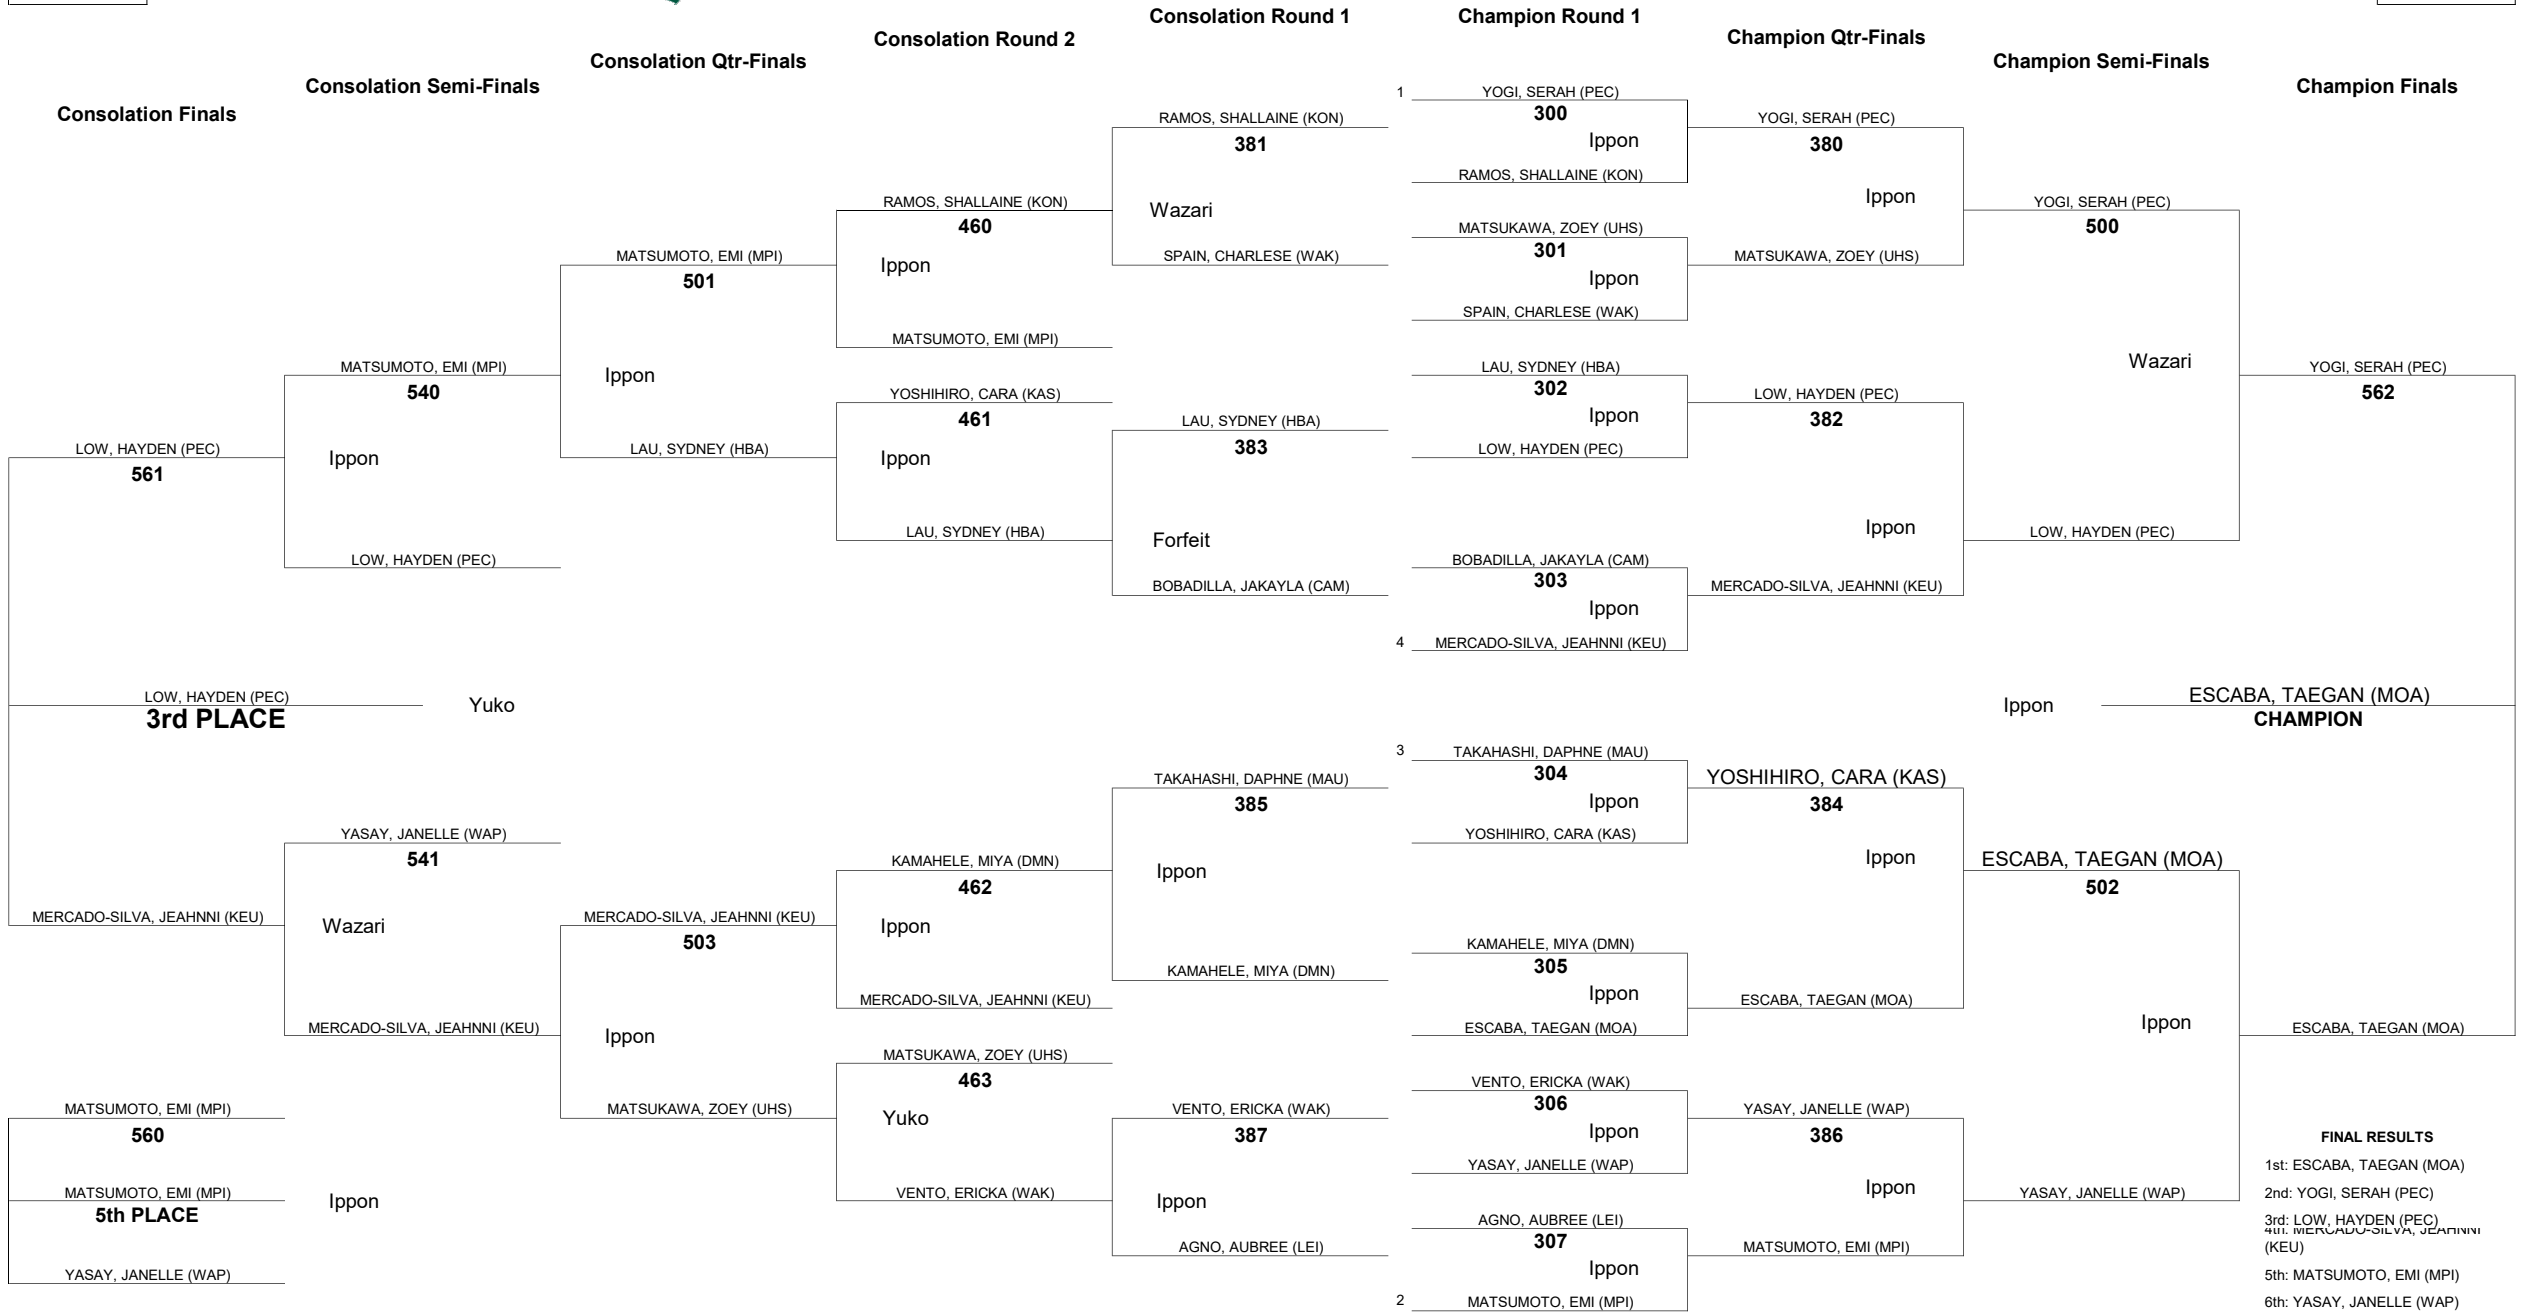

HAWAII HIGH SCHOOL ATHLETIC ASSOCIATION 2024 GIRLS JUDO CHAMPIONSHIPS

WEIGHT CLASS
98

WEIGHT CLASS
98

HAWAII HIGH SCHOOL ATHLETIC ASSOCIATION 2024 GIRLS JUDO CHAMPIONSHIPS

WEIGHT CLASS

103

WEIGHT CLASS

103