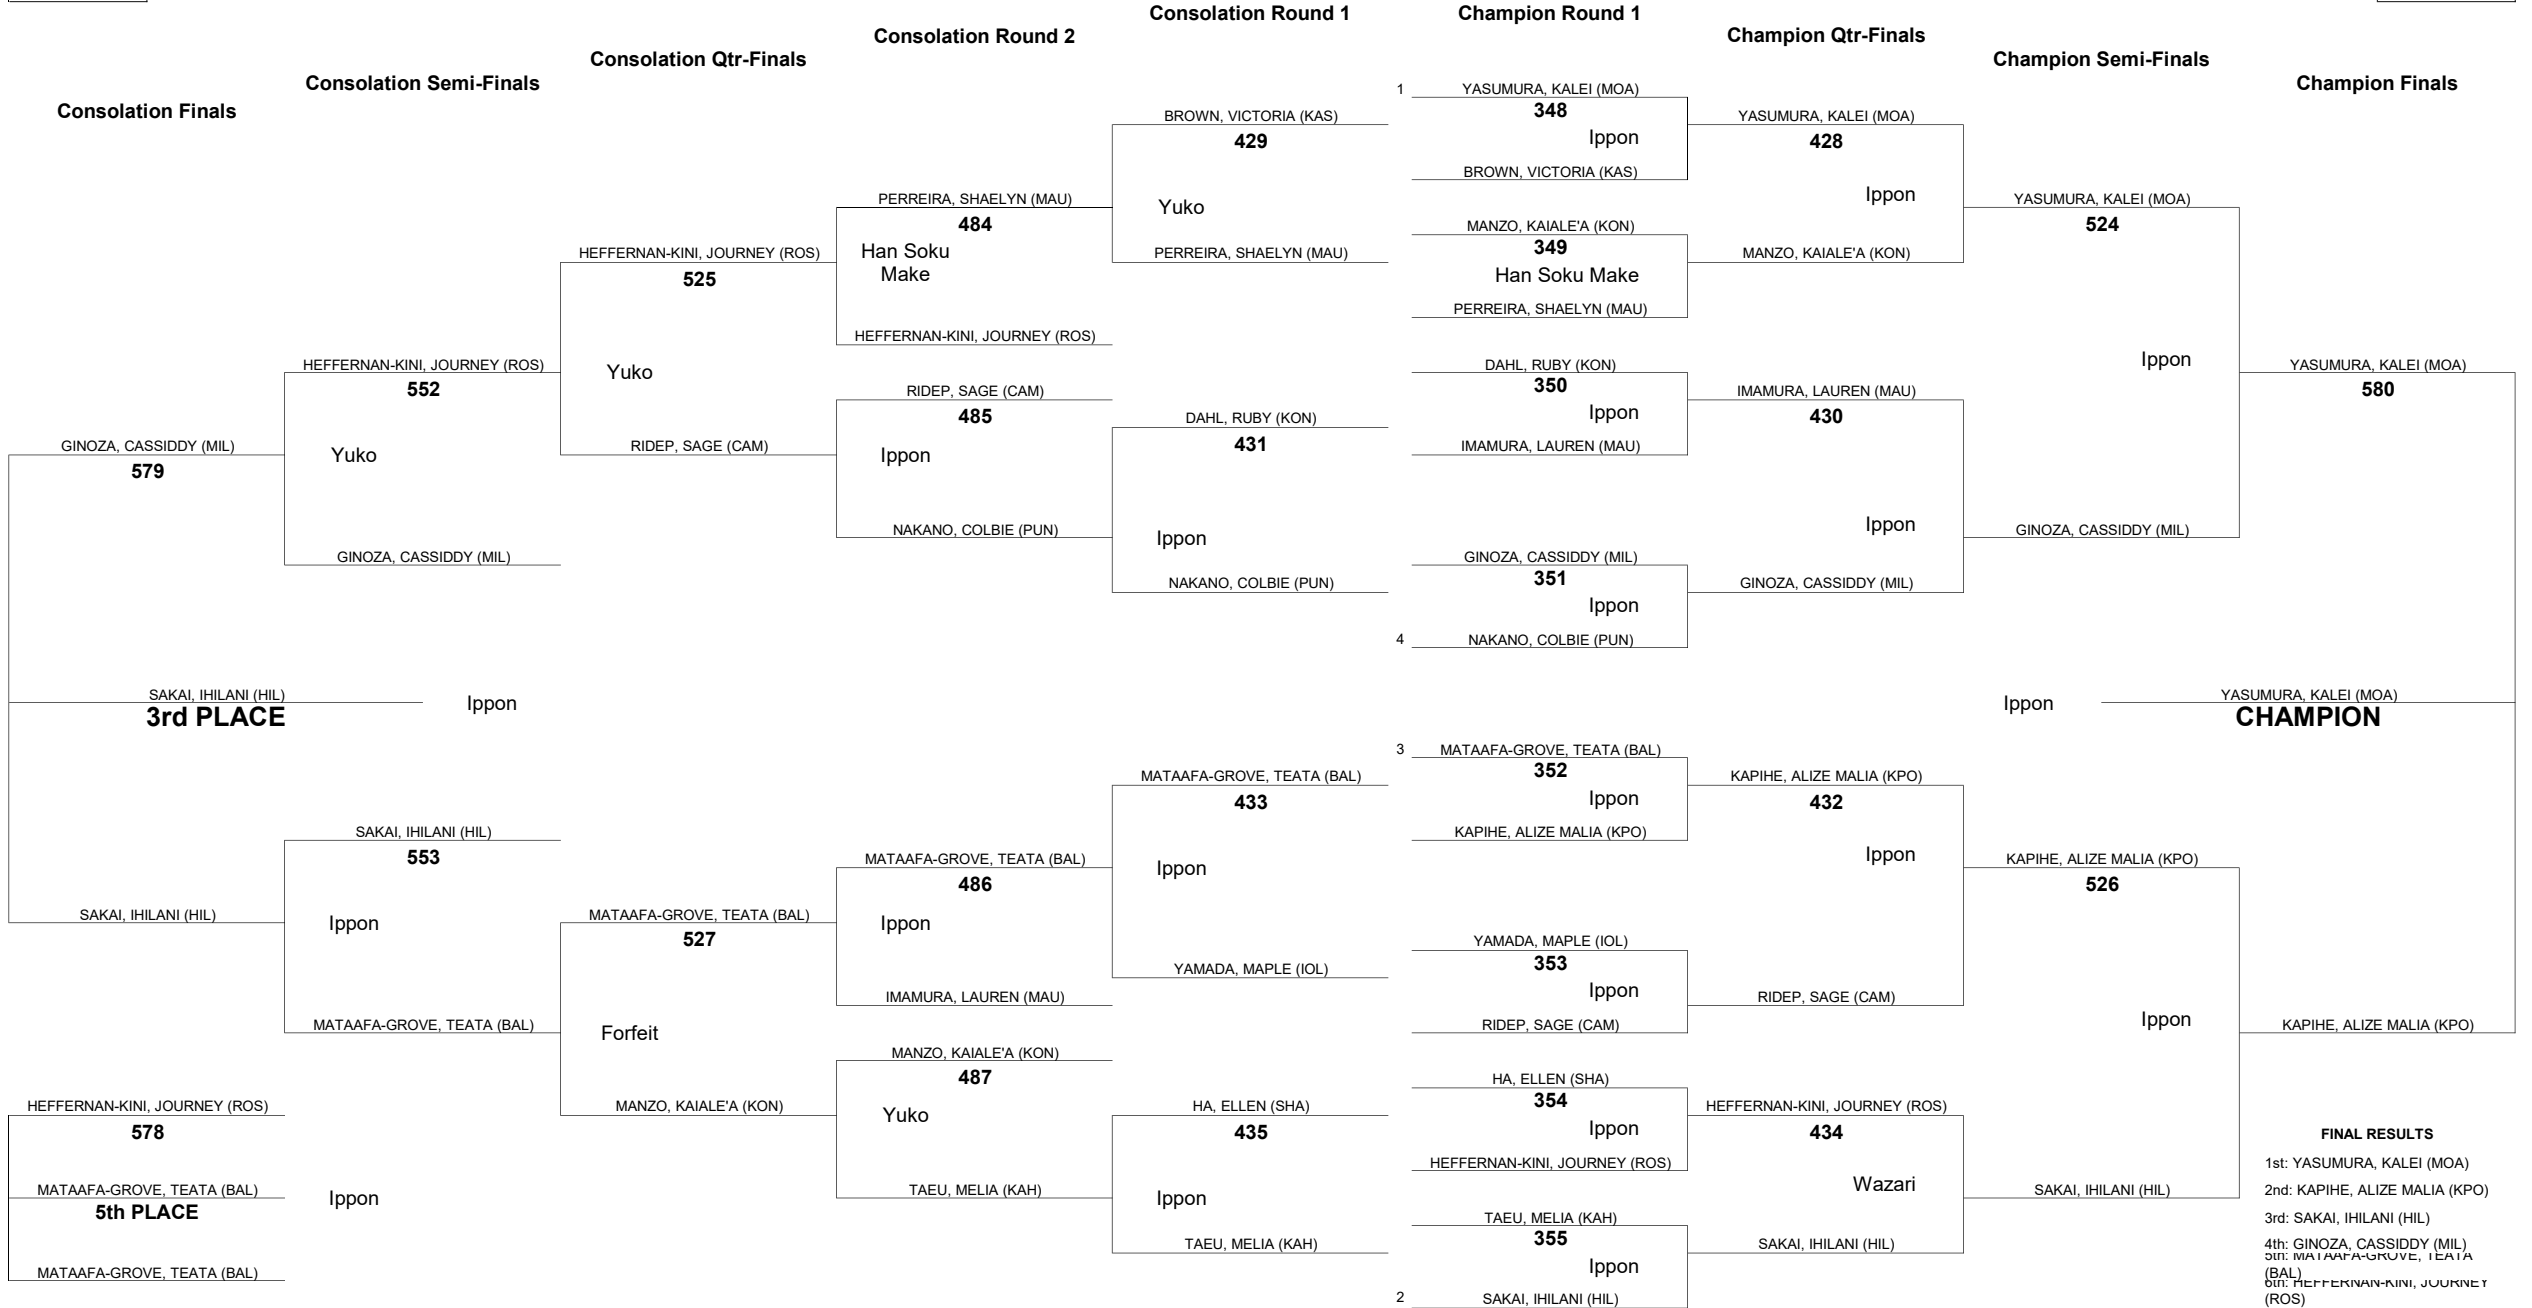

HAWAII HIGH SCHOOL ATHLETIC ASSOCIATION 2024 GIRLS JUDO CHAMPIONSHIPS

WEIGHT CLASS

139

WEIGHT CLASS

139