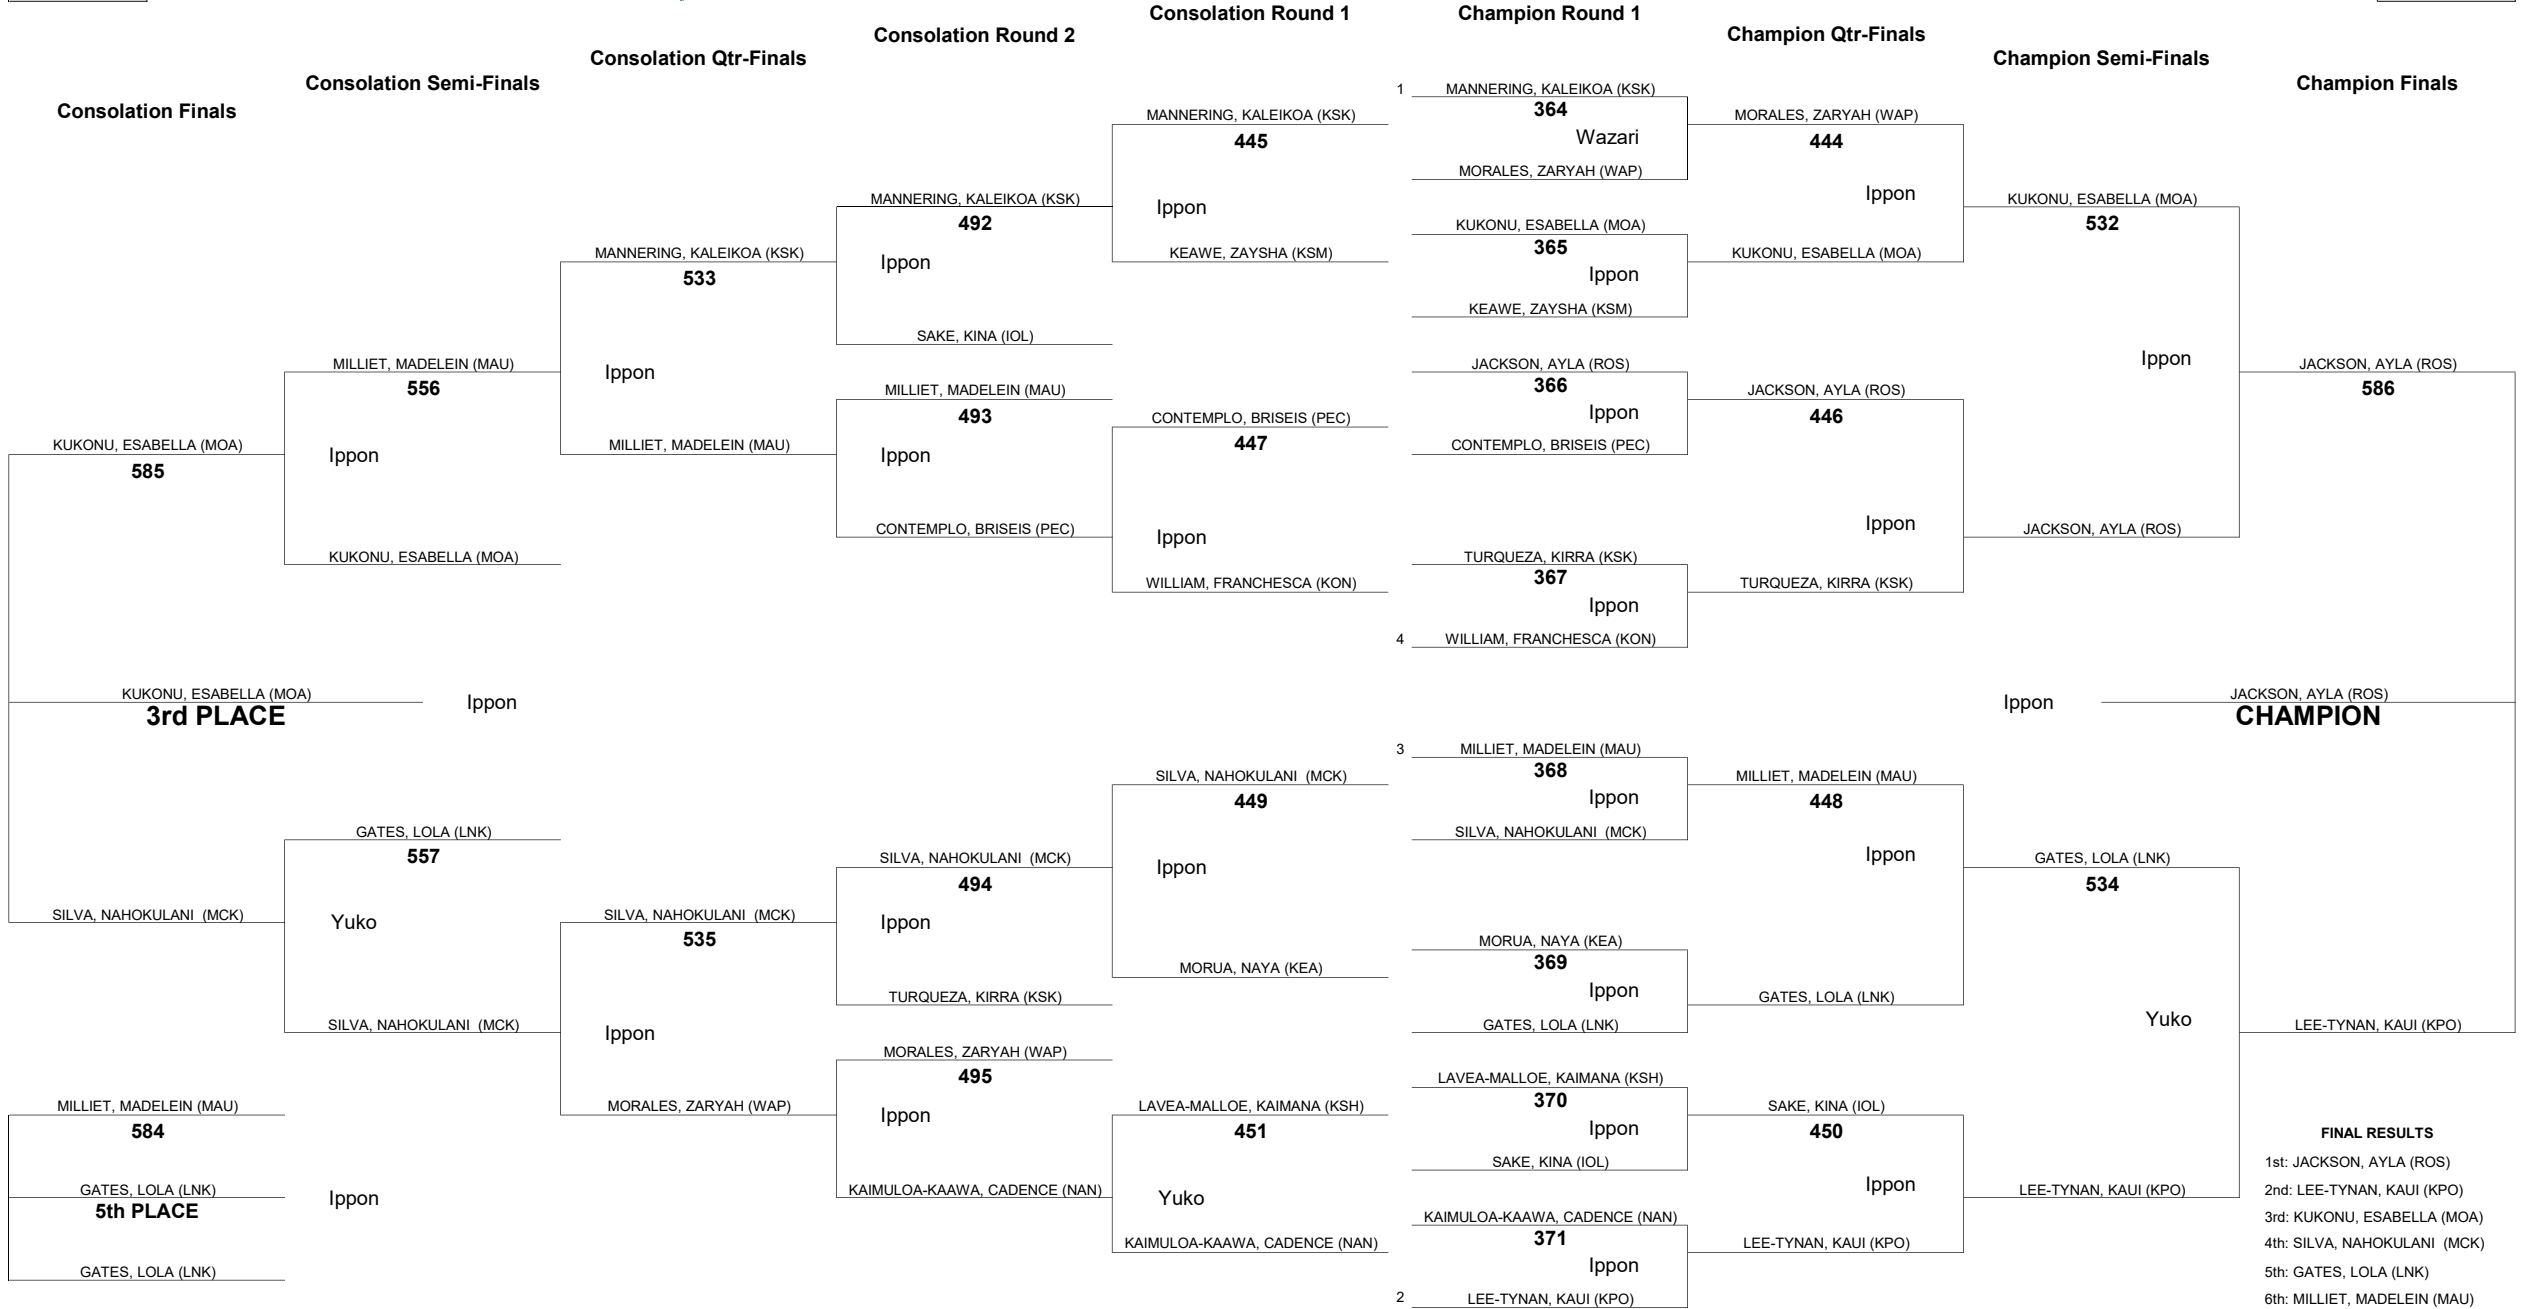

HAWAII HIGH SCHOOL ATHLETIC ASSOCIATION 2024 GIRLS JUDO CHAMPIONSHIPS

WEIGHT CLASS
172

WEIGHT CLASS
172