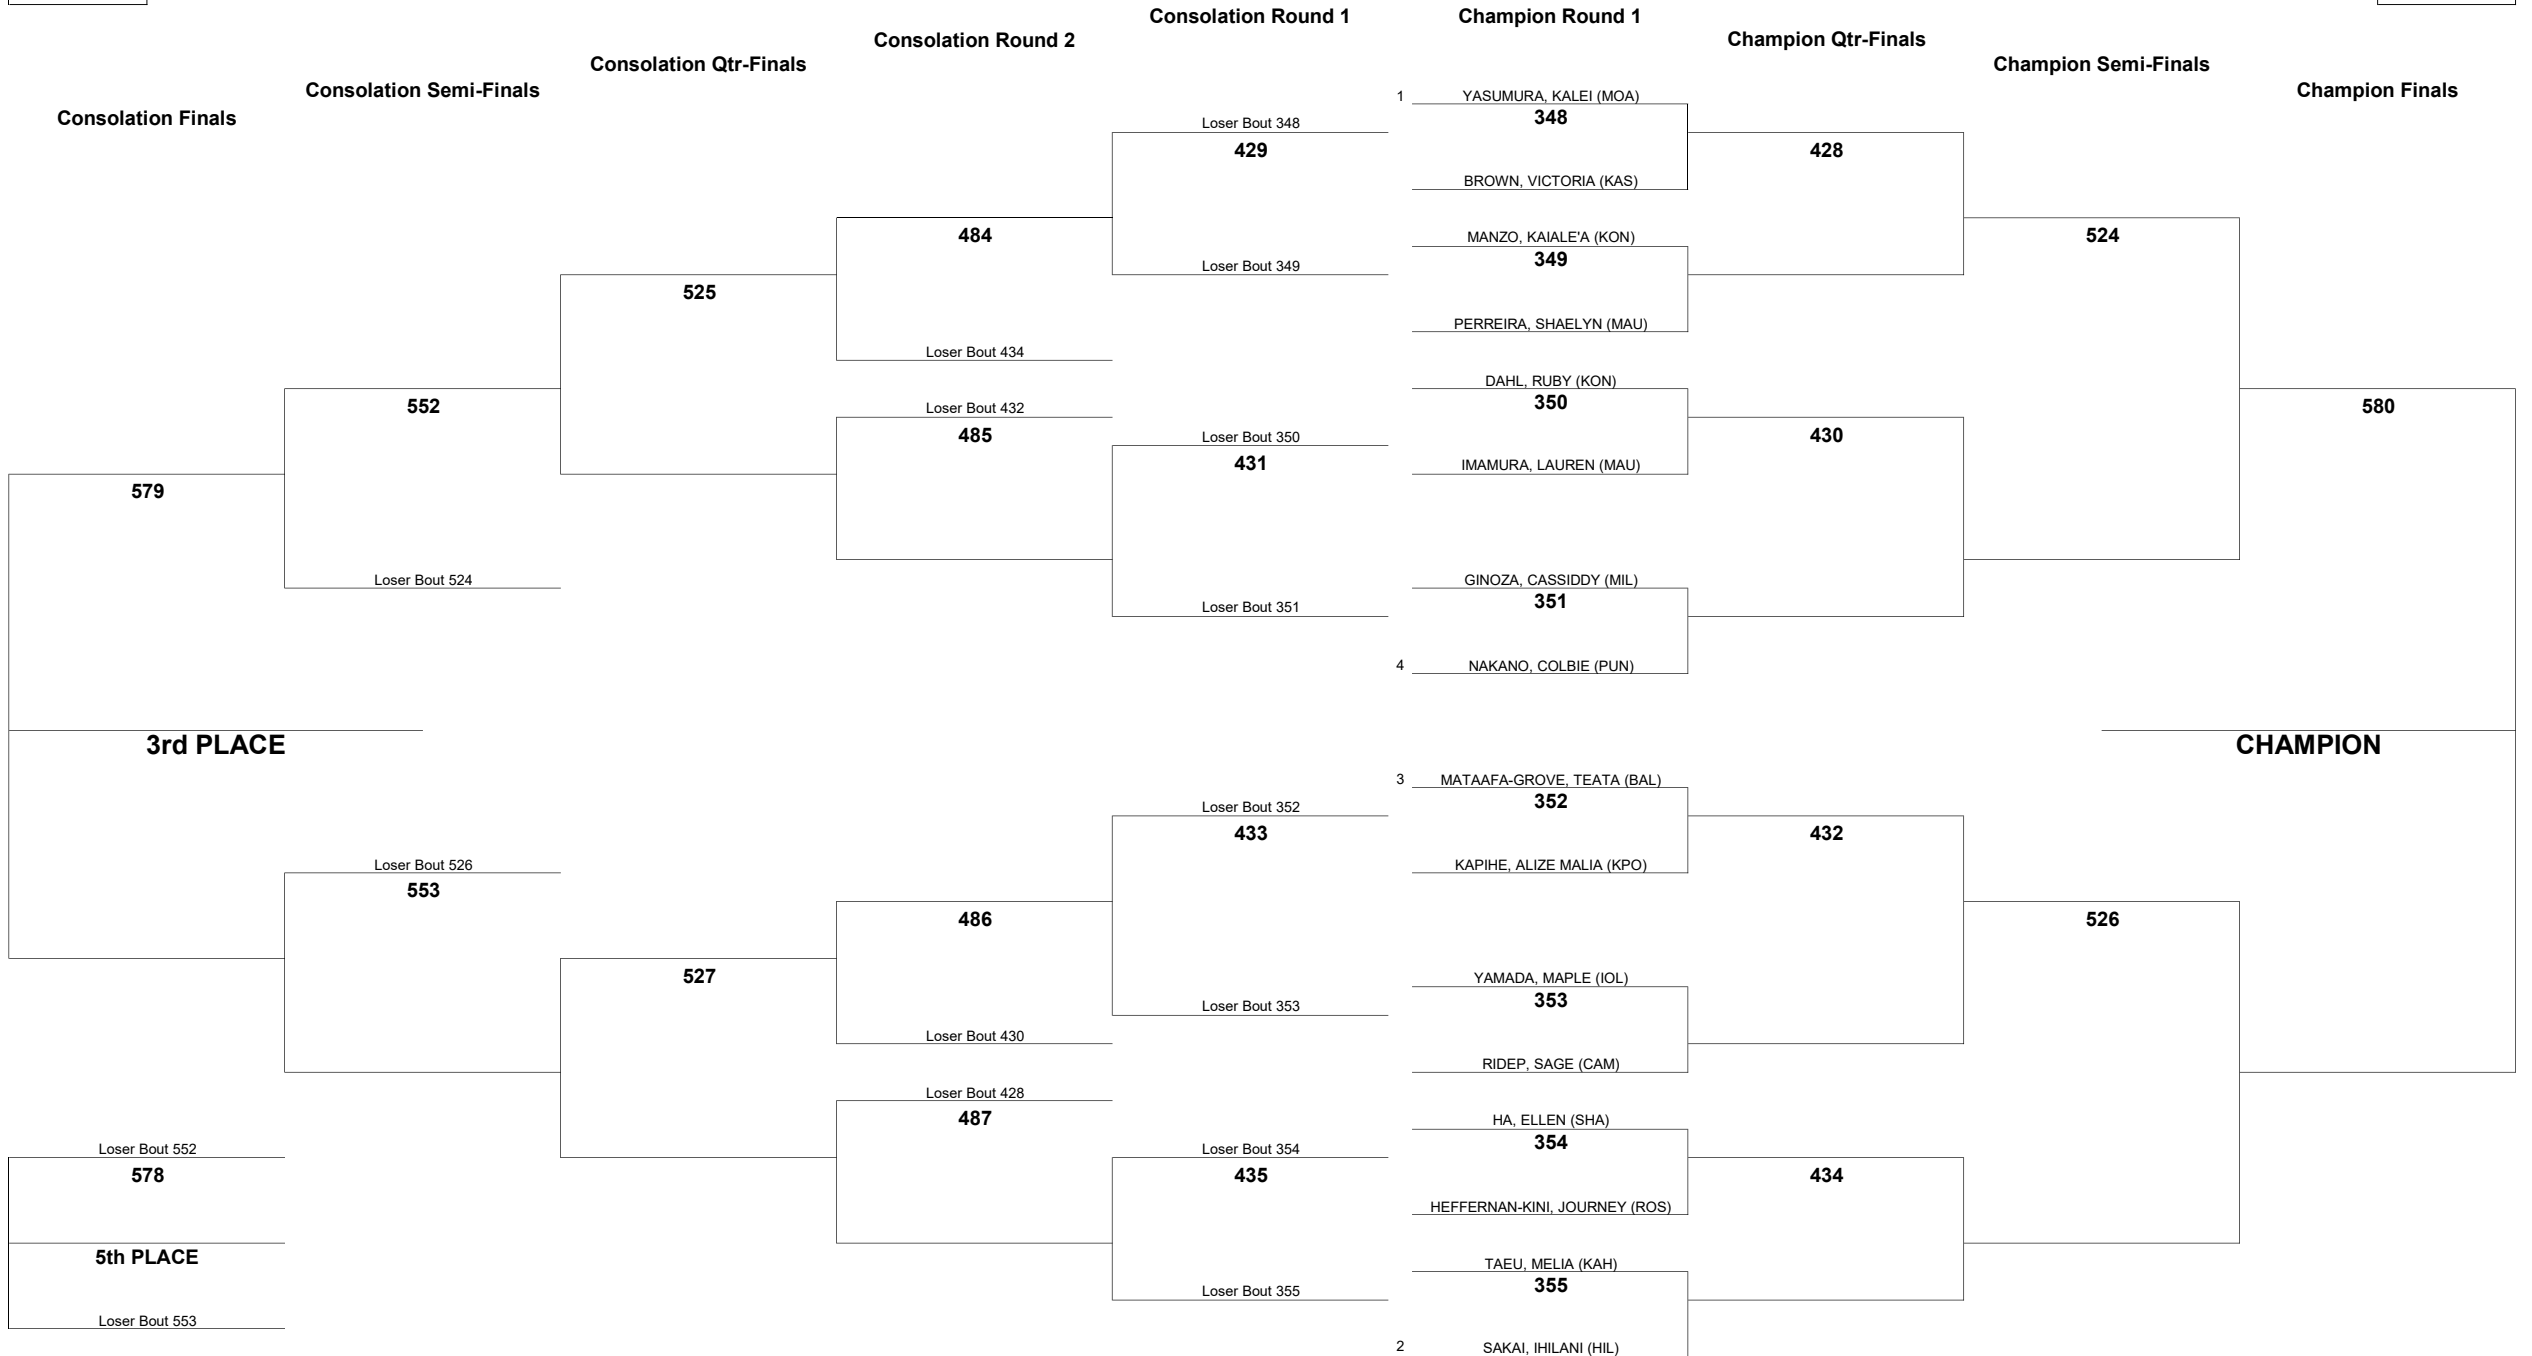

HAWAII HIGH SCHOOL ATHLETIC ASSOCIATION 2024 GIRLS JUDO CHAMPIONSHIPS

WEIGHT CLASS

139

WEIGHT CLASS

139