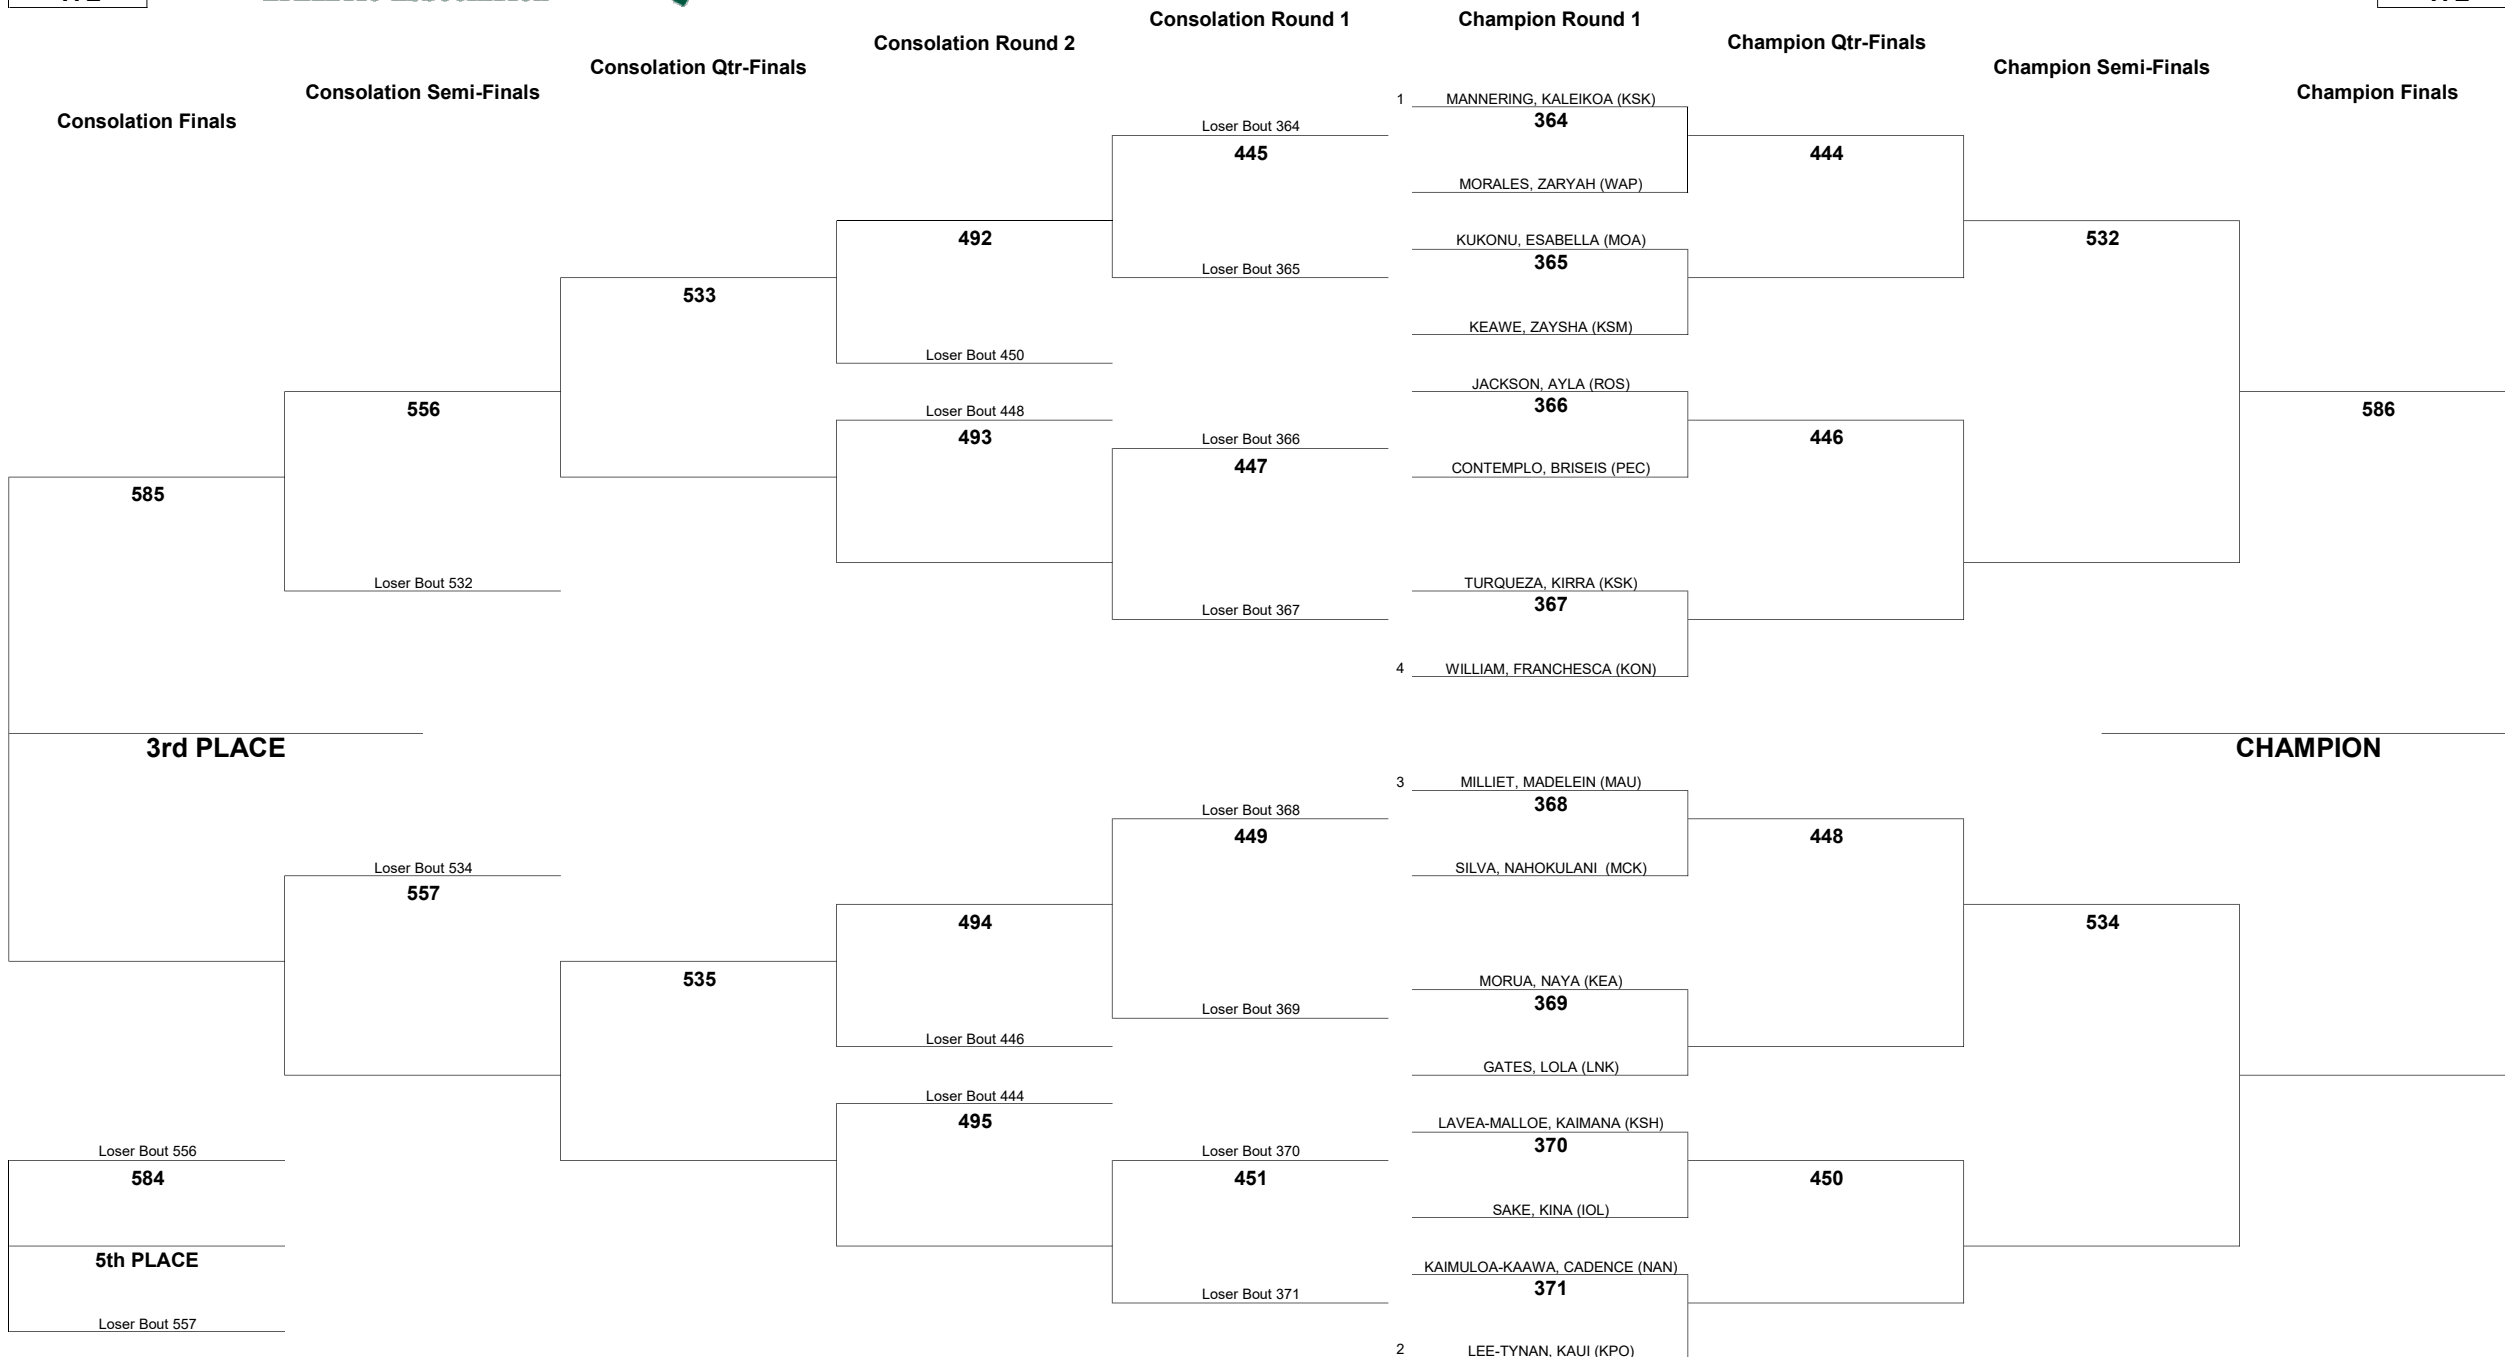

HAWAII HIGH SCHOOL ATHLETIC ASSOCIATION 2024 GIRLS JUDO CHAMPIONSHIPS

WEIGHT CLASS

172

WEIGHT CLASS

172