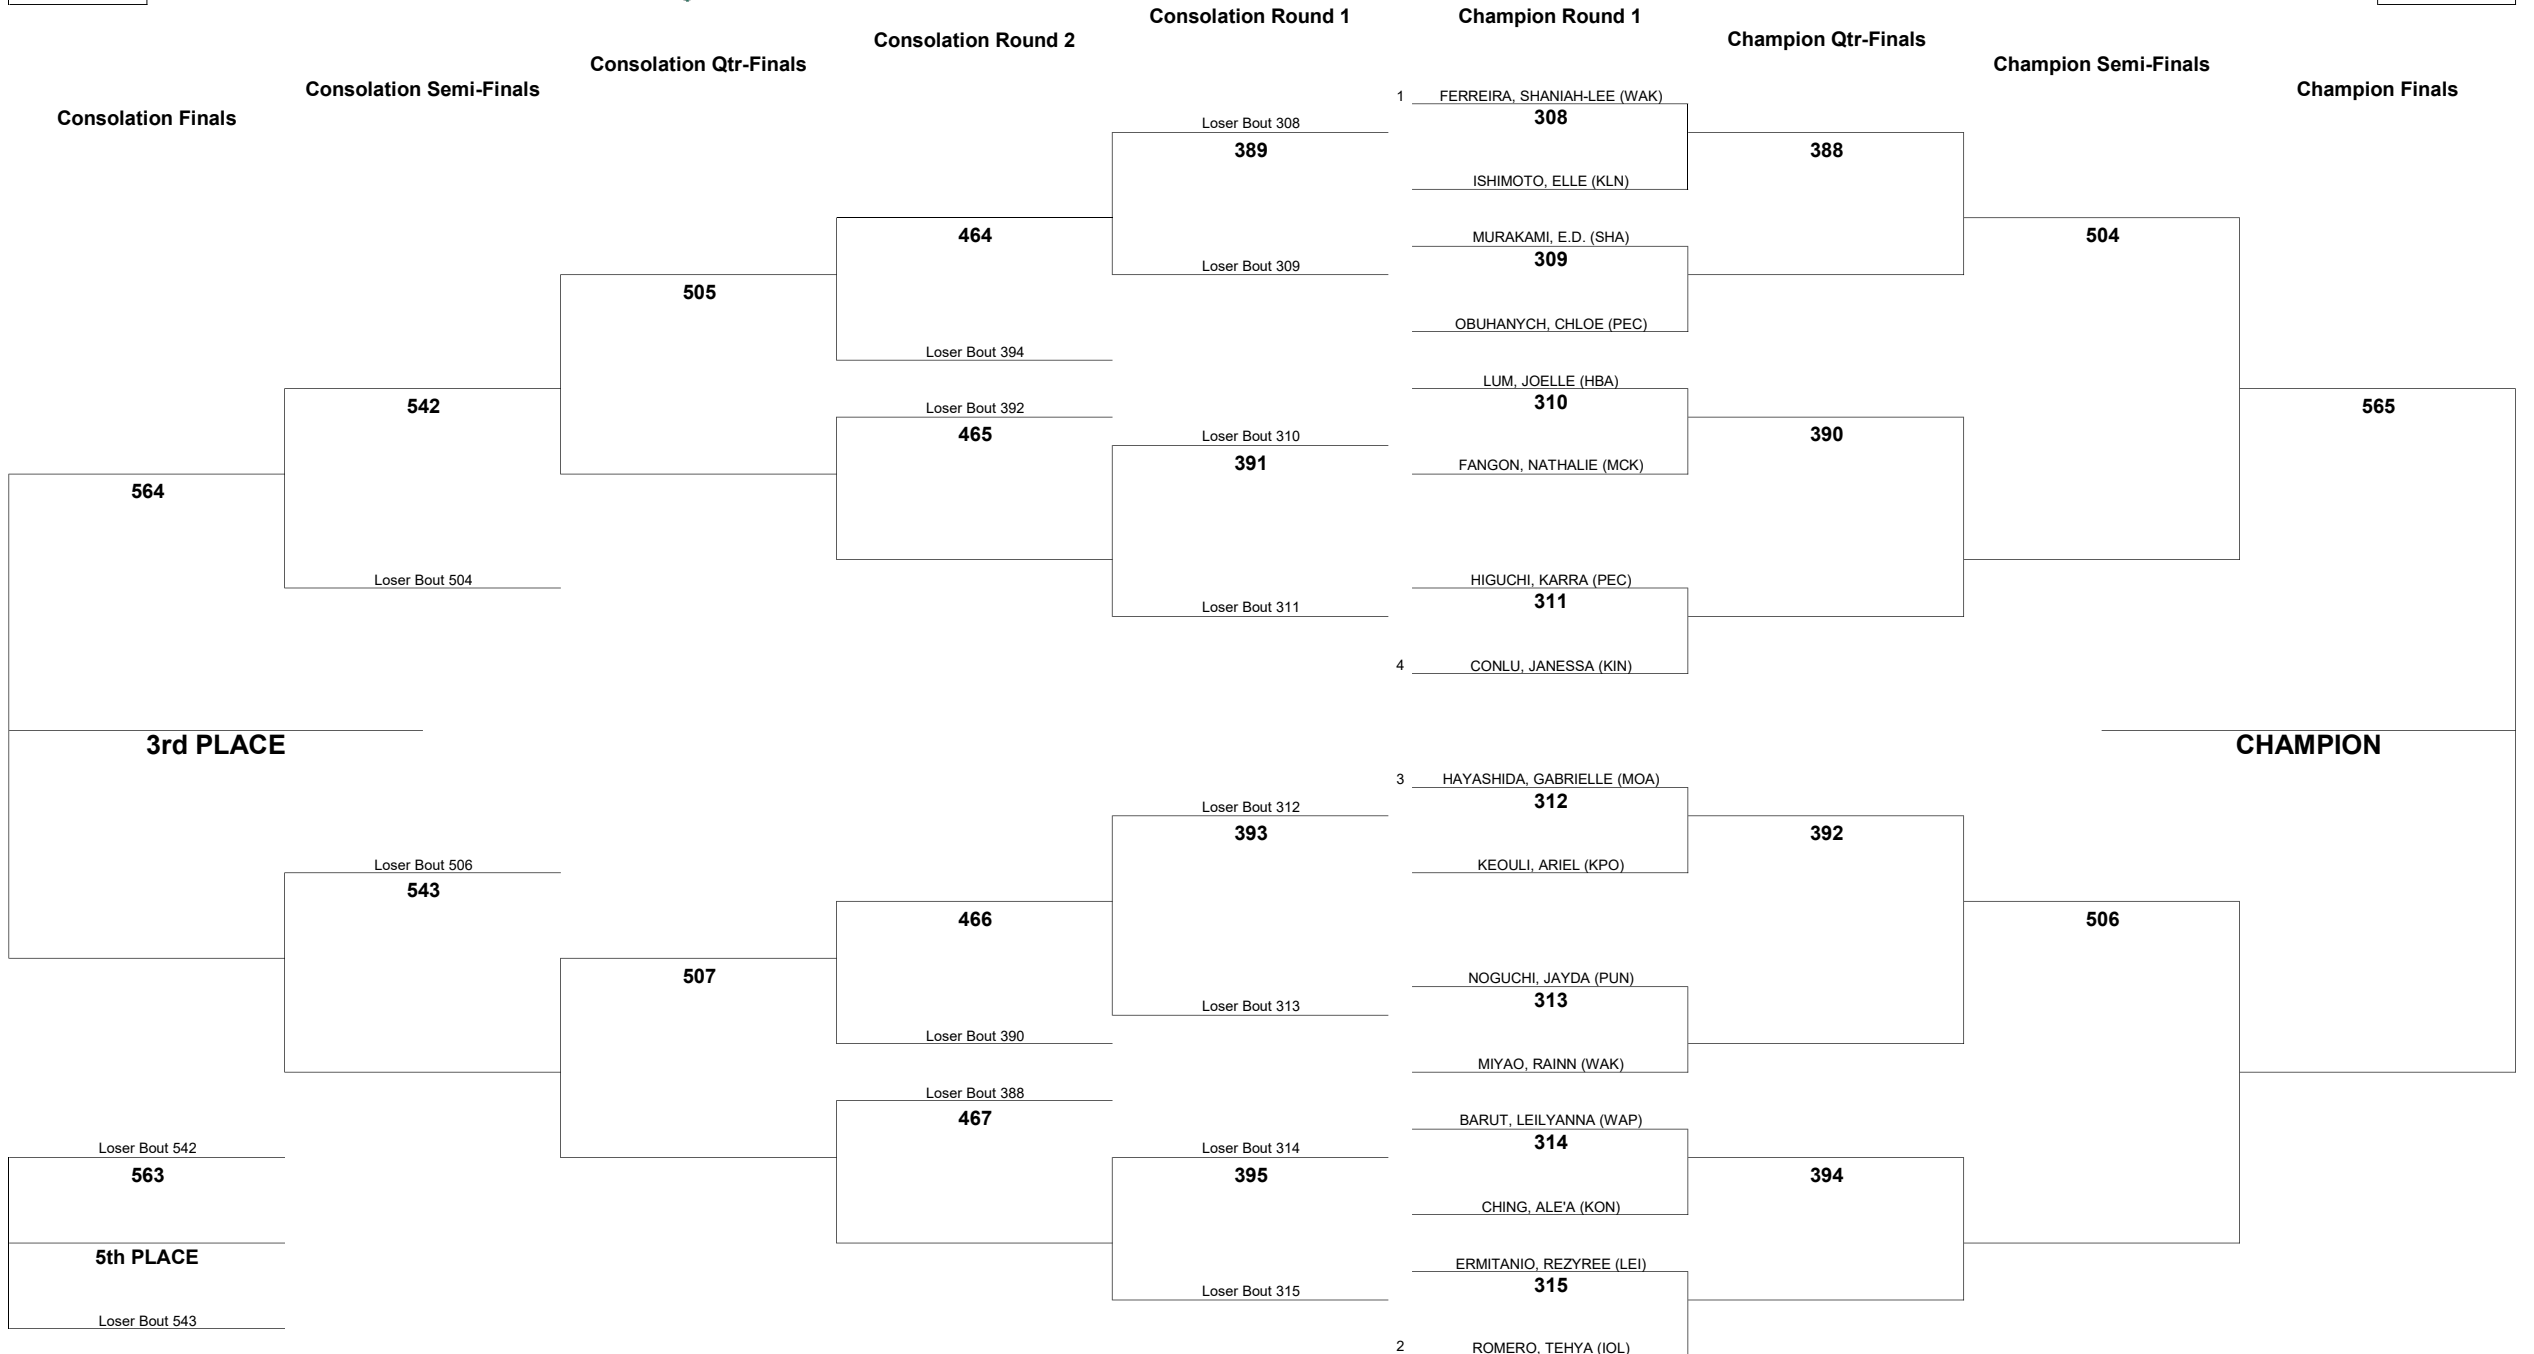

HAWAII HIGH SCHOOL ATHLETIC ASSOCIATION 2024 GIRLS JUDO CHAMPIONSHIPS

WEIGHT CLASS

103

WEIGHT CLASS

103