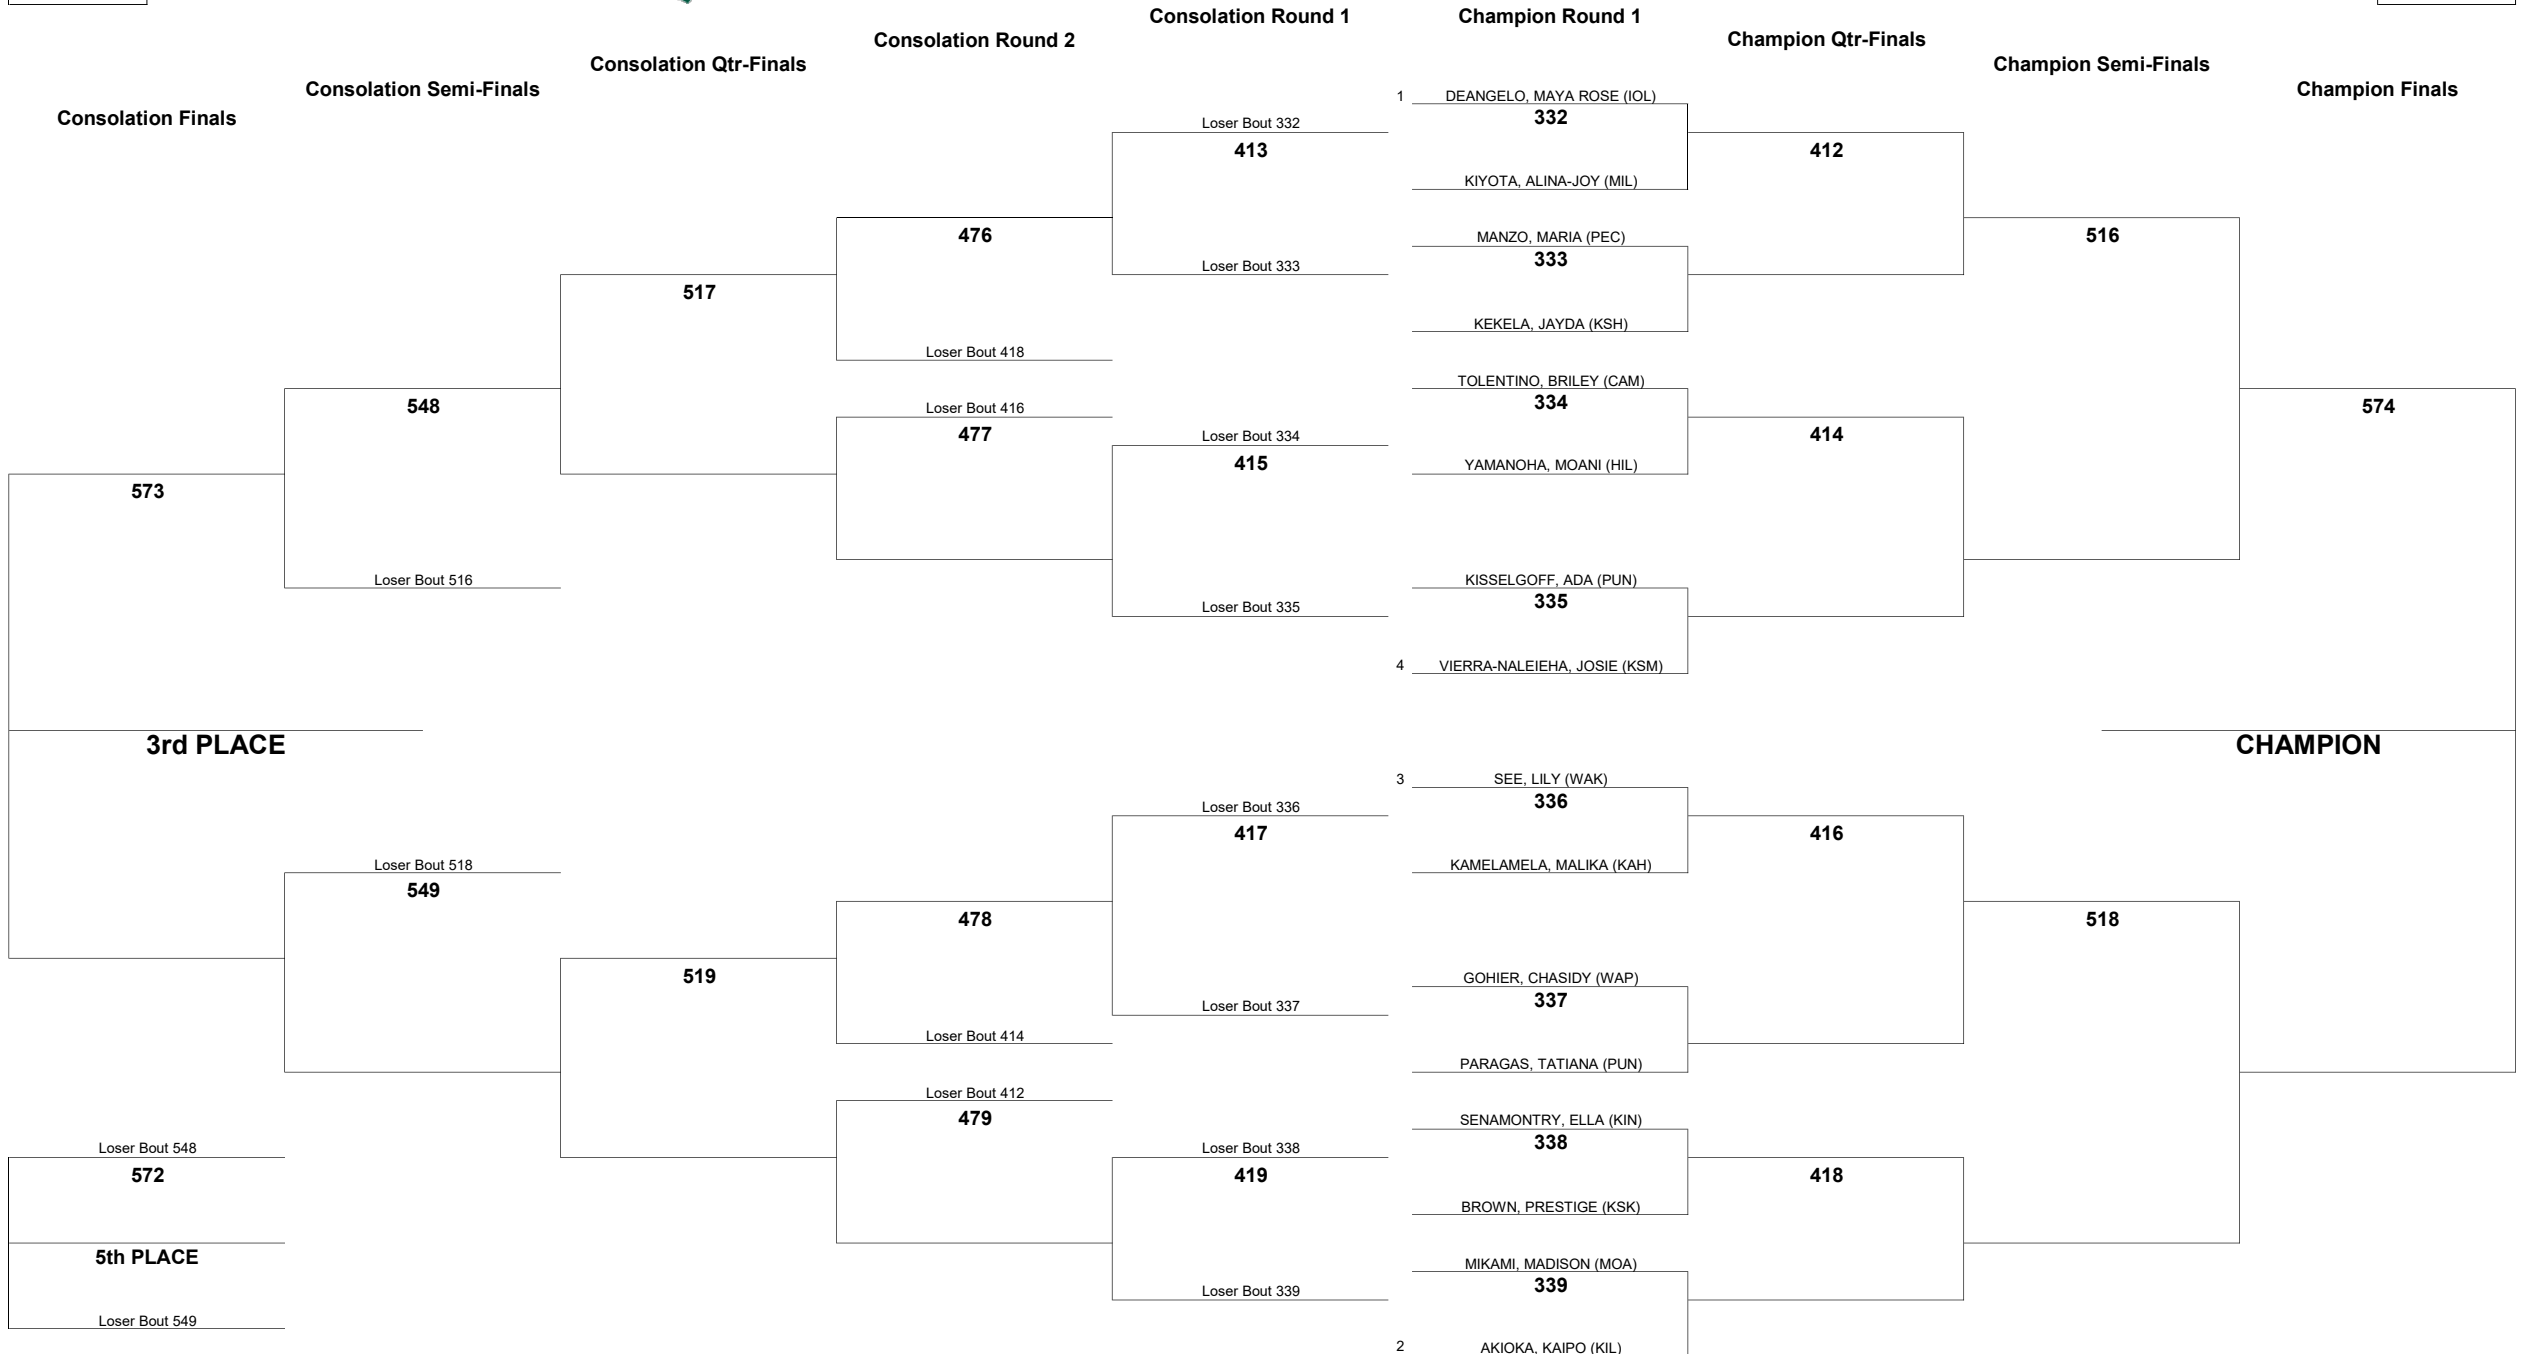

HAWAII HIGH SCHOOL ATHLETIC ASSOCIATION 2024 GIRLS JUDO CHAMPIONSHIPS

WEIGHT CLASS

122

WEIGHT CLASS

122