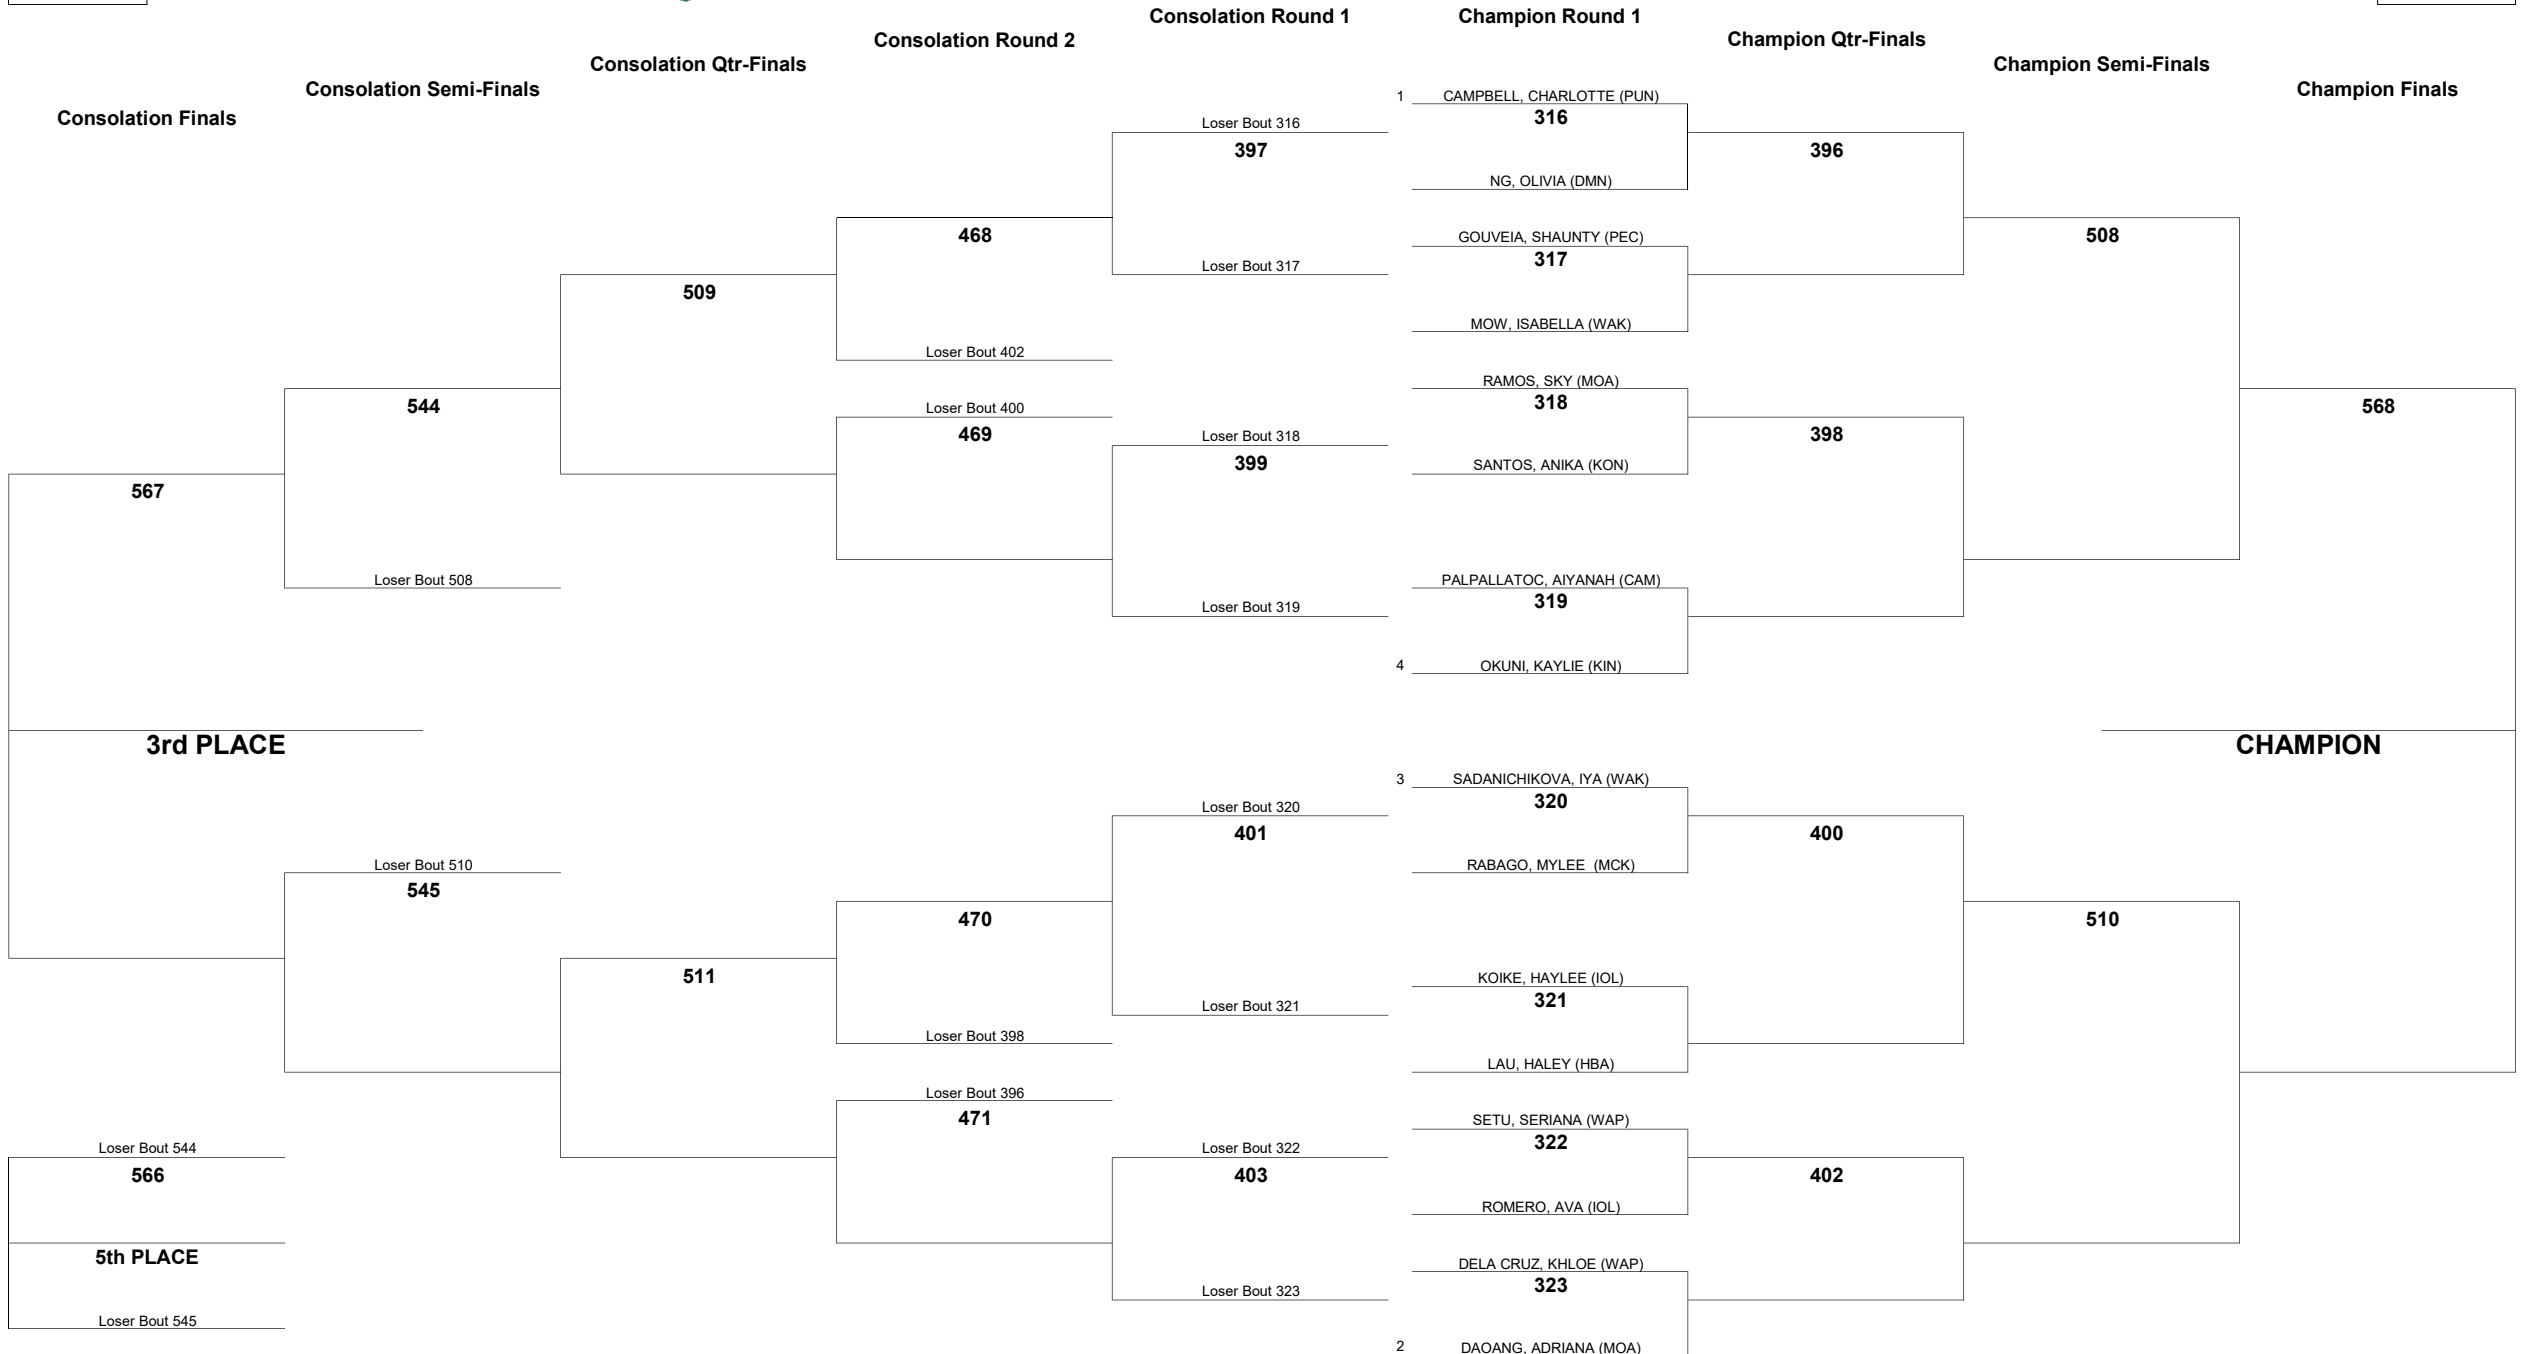

HAWAII HIGH SCHOOL ATHLETIC ASSOCIATION 2024 GIRLS JUDO CHAMPIONSHIPS

WEIGHT CLASS

109

WEIGHT CLASS

109