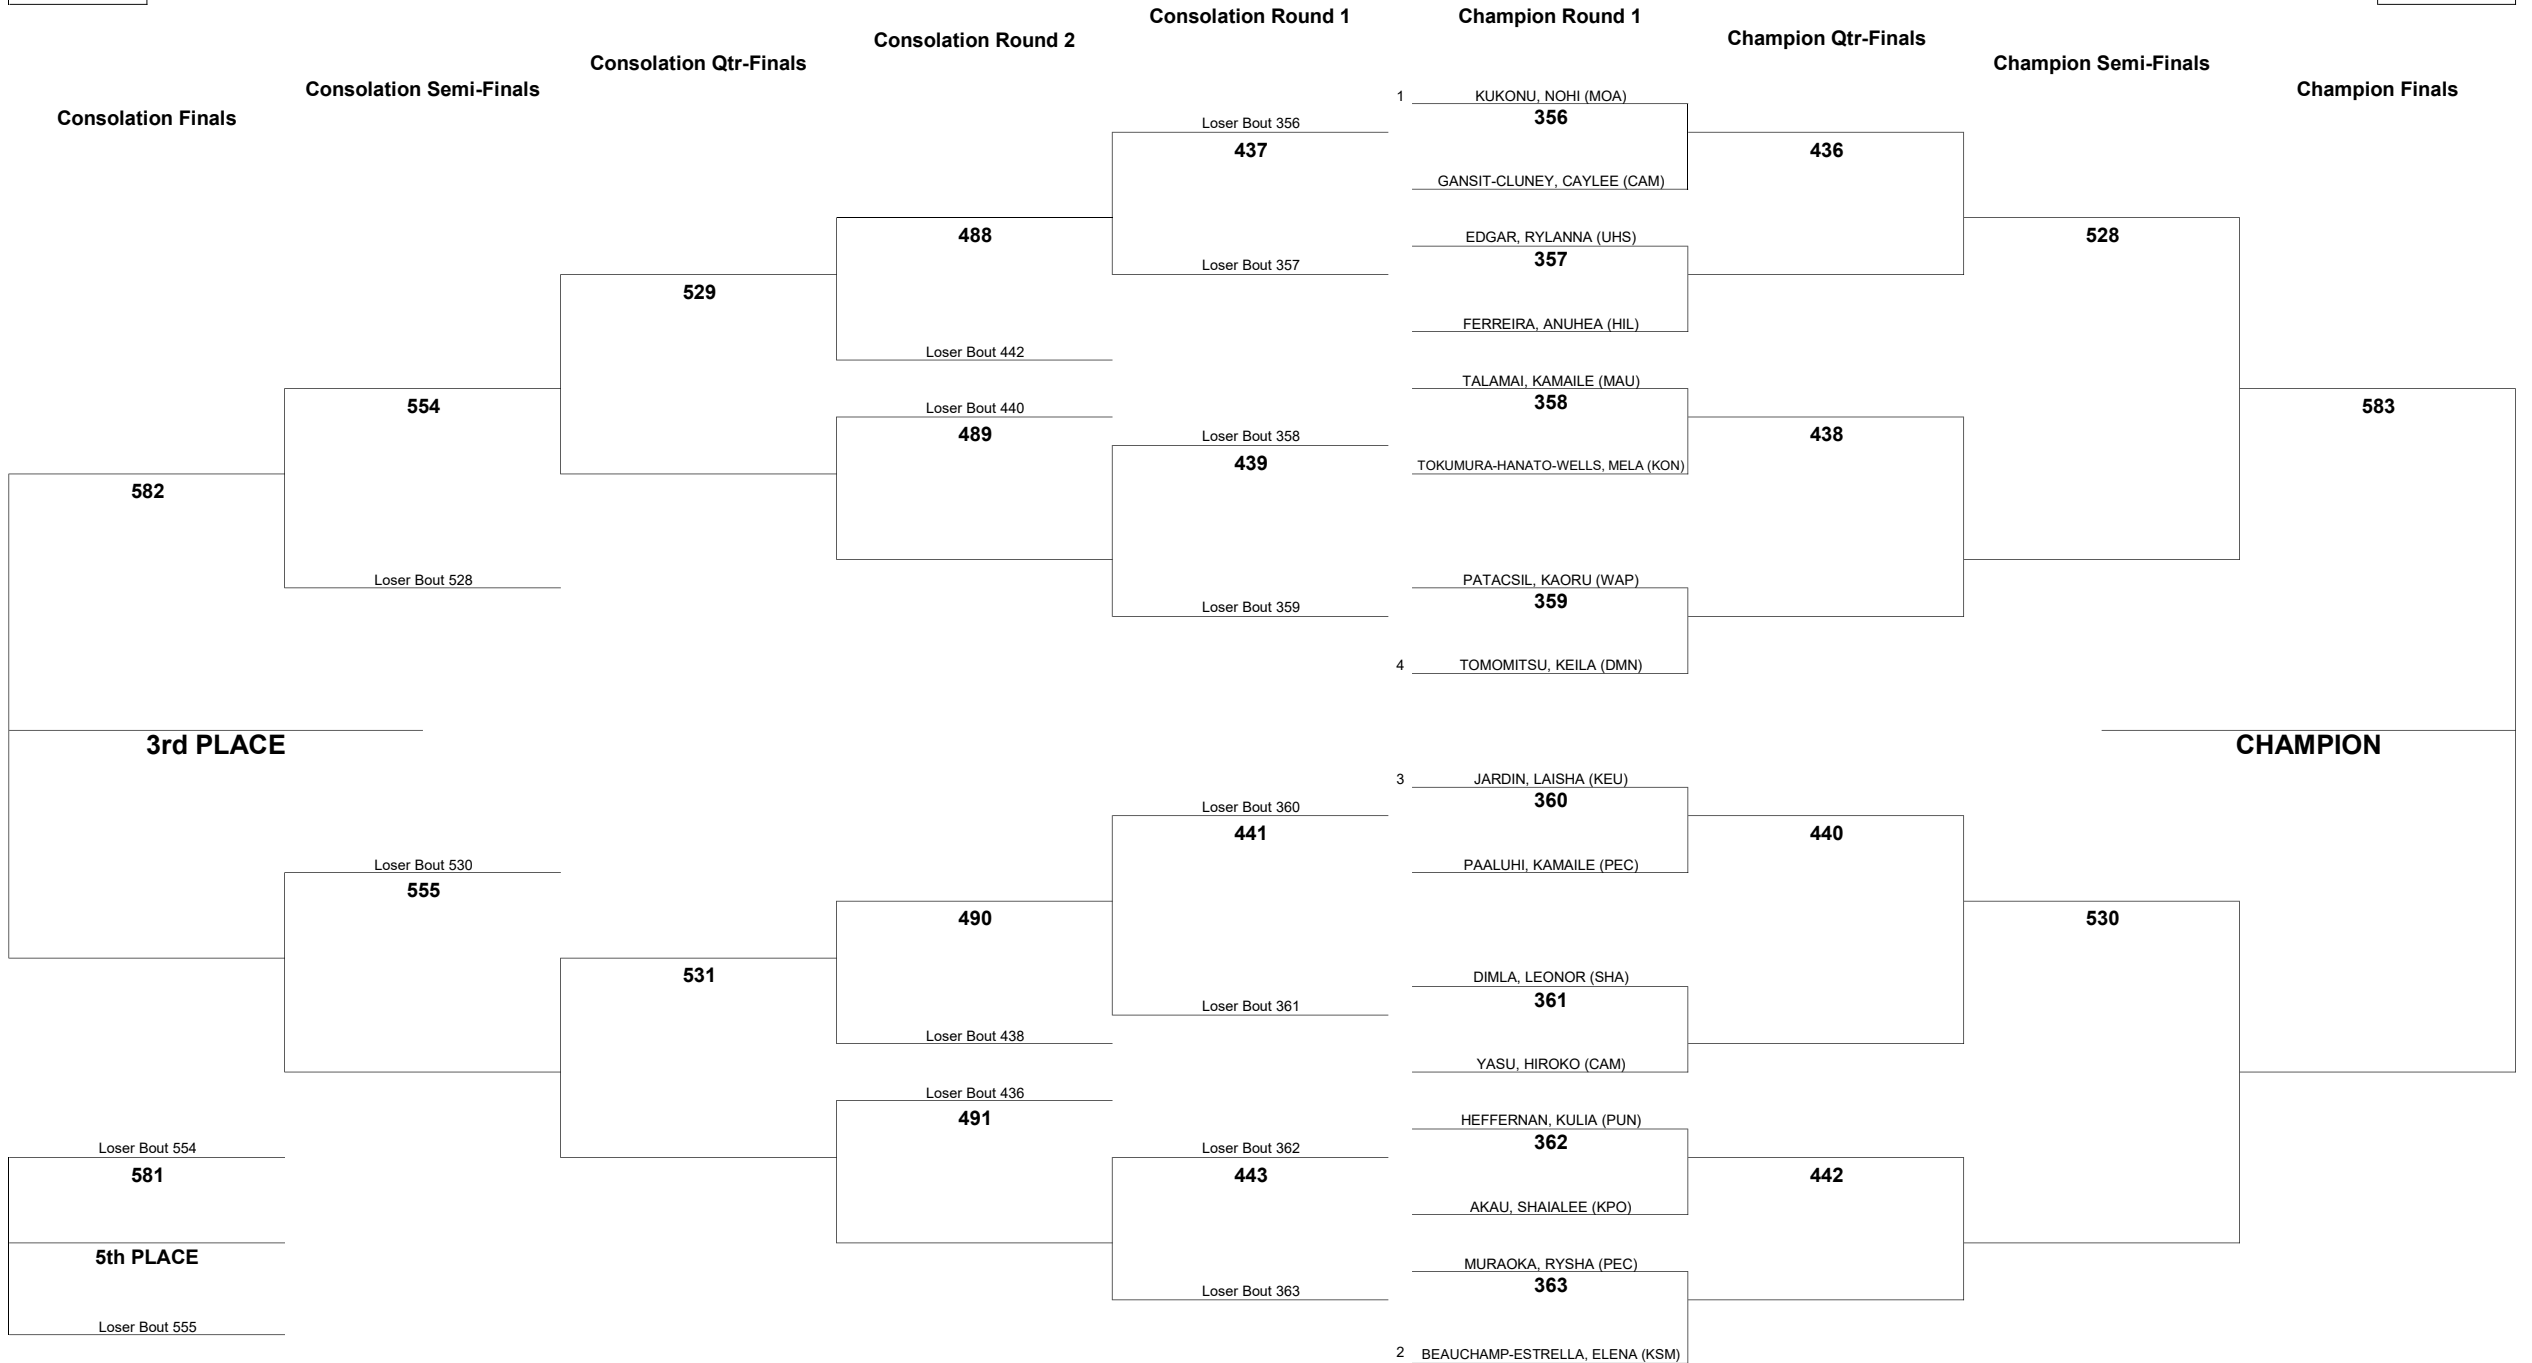

HAWAII HIGH SCHOOL ATHLETIC ASSOCIATION 2024 GIRLS JUDO CHAMPIONSHIPS

WEIGHT CLASS

154

WEIGHT CLASS

154