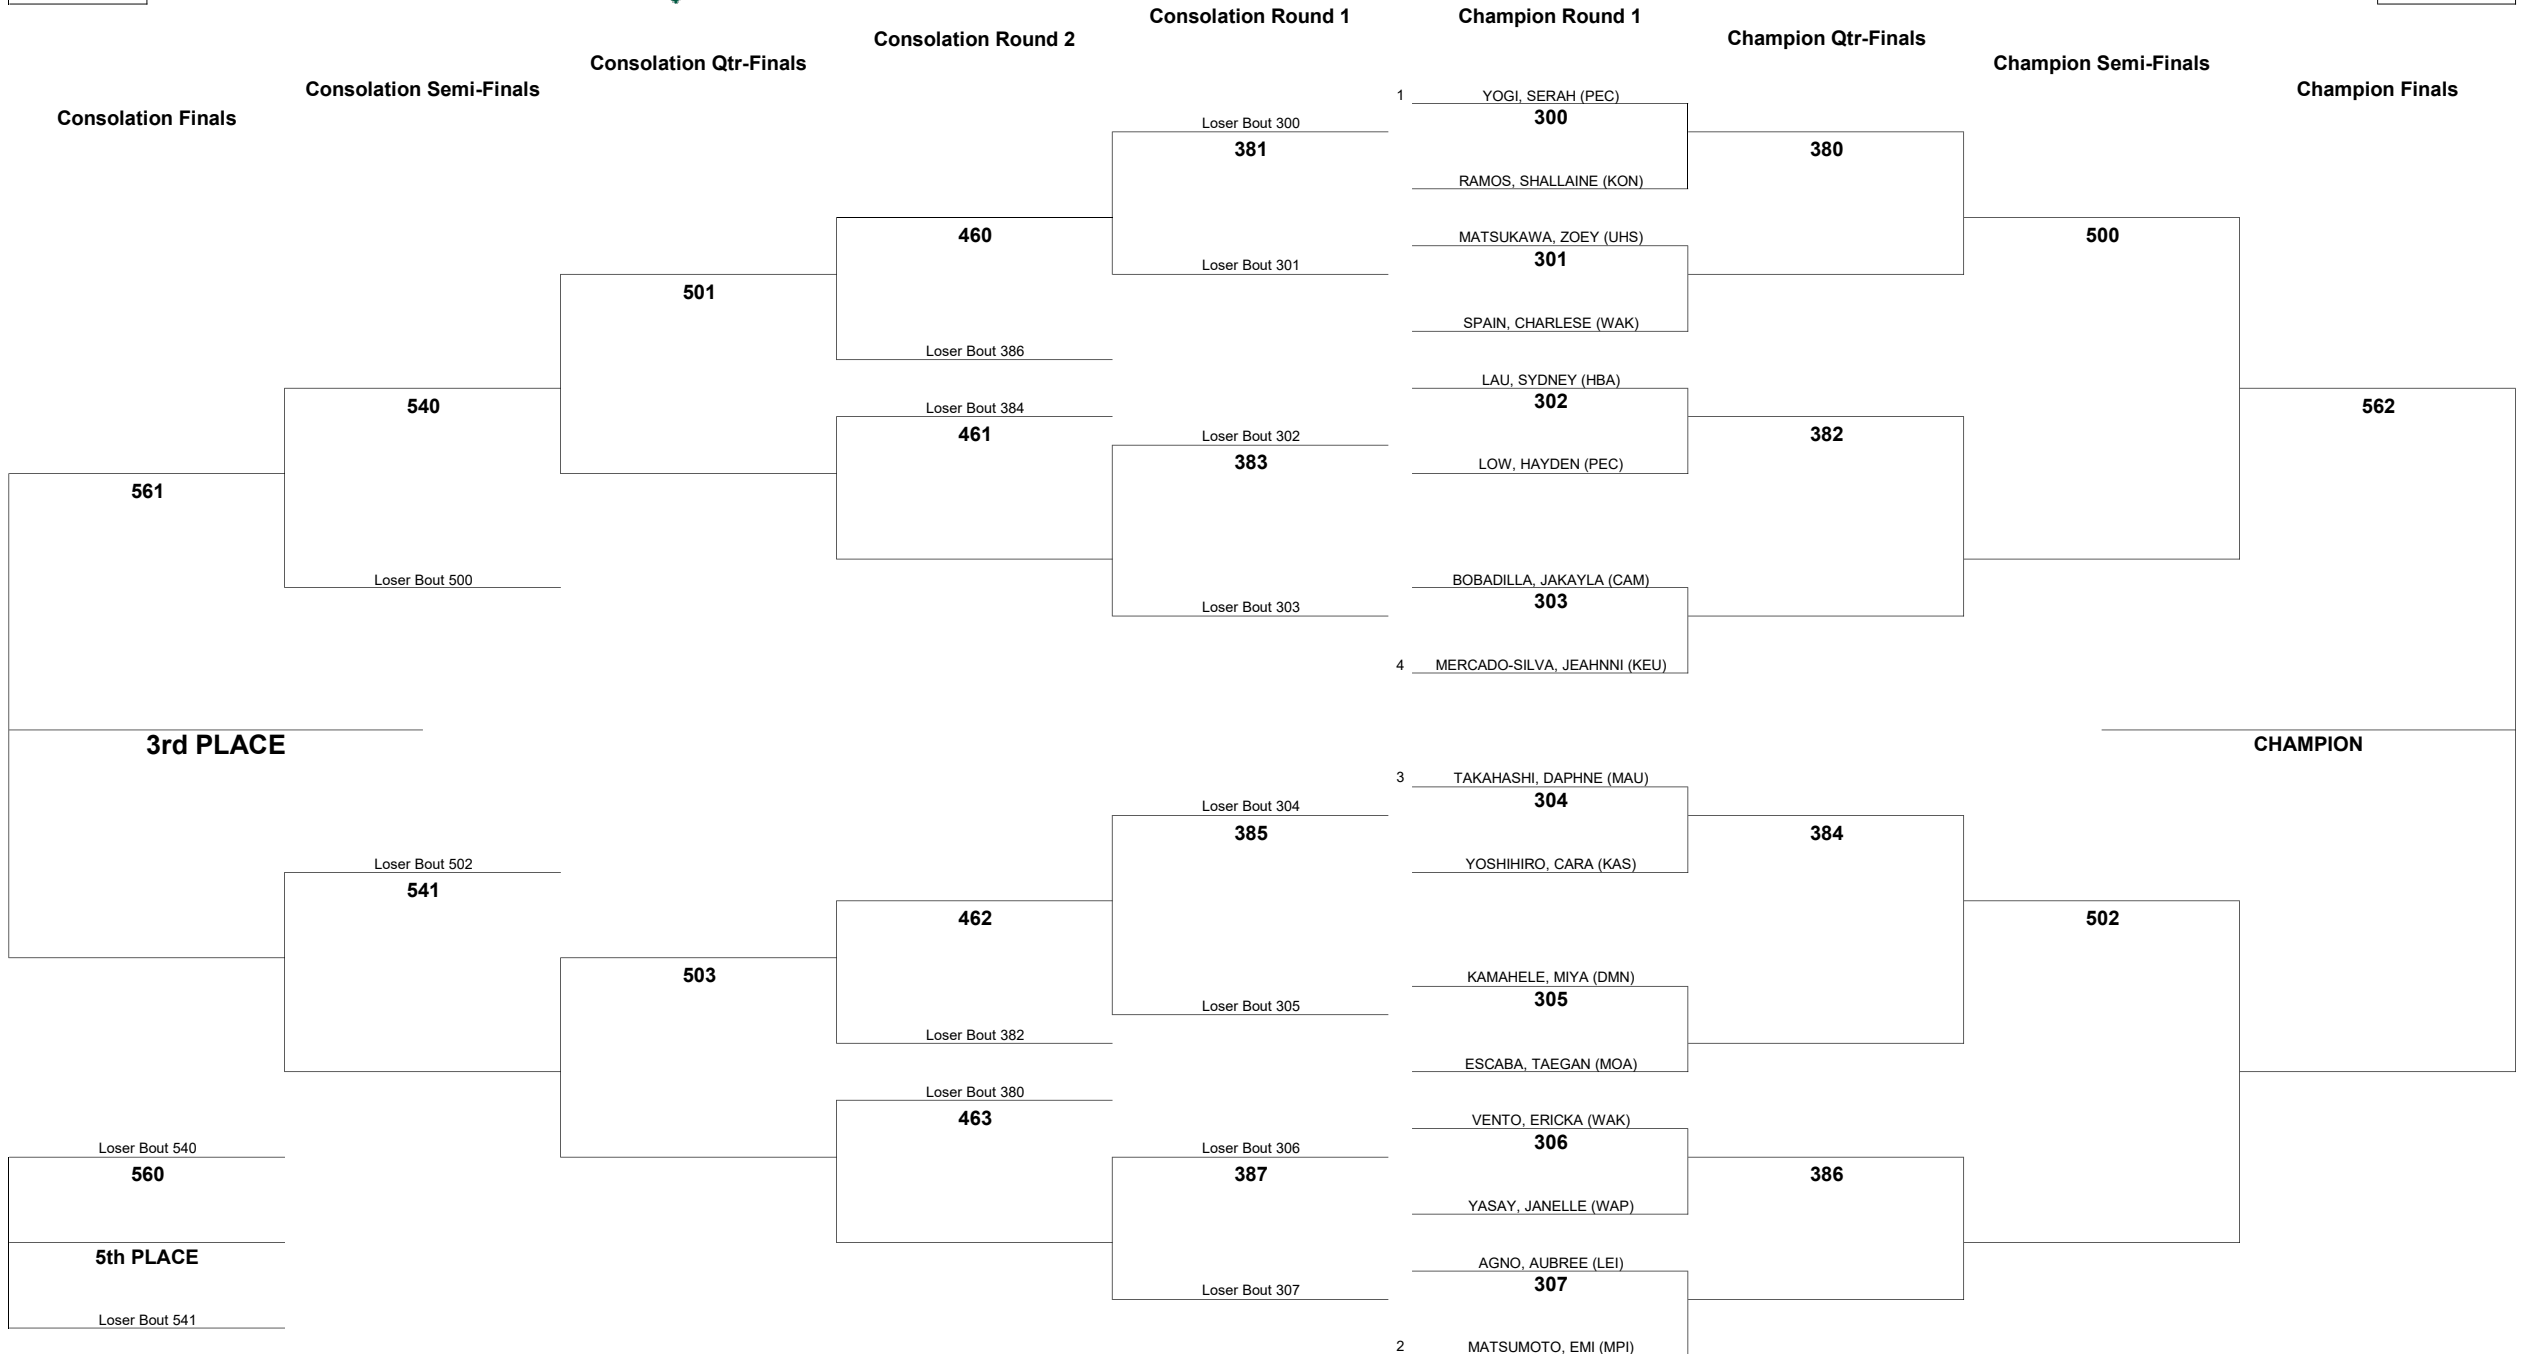

# HAWAII HIGH SCHOOL ATHLETIC ASSOCIATION 2024 GIRLS JUDO CHAMPIONSHIPS

WEIGHT CLASS  
**98**

WEIGHT CLASS  
**98**