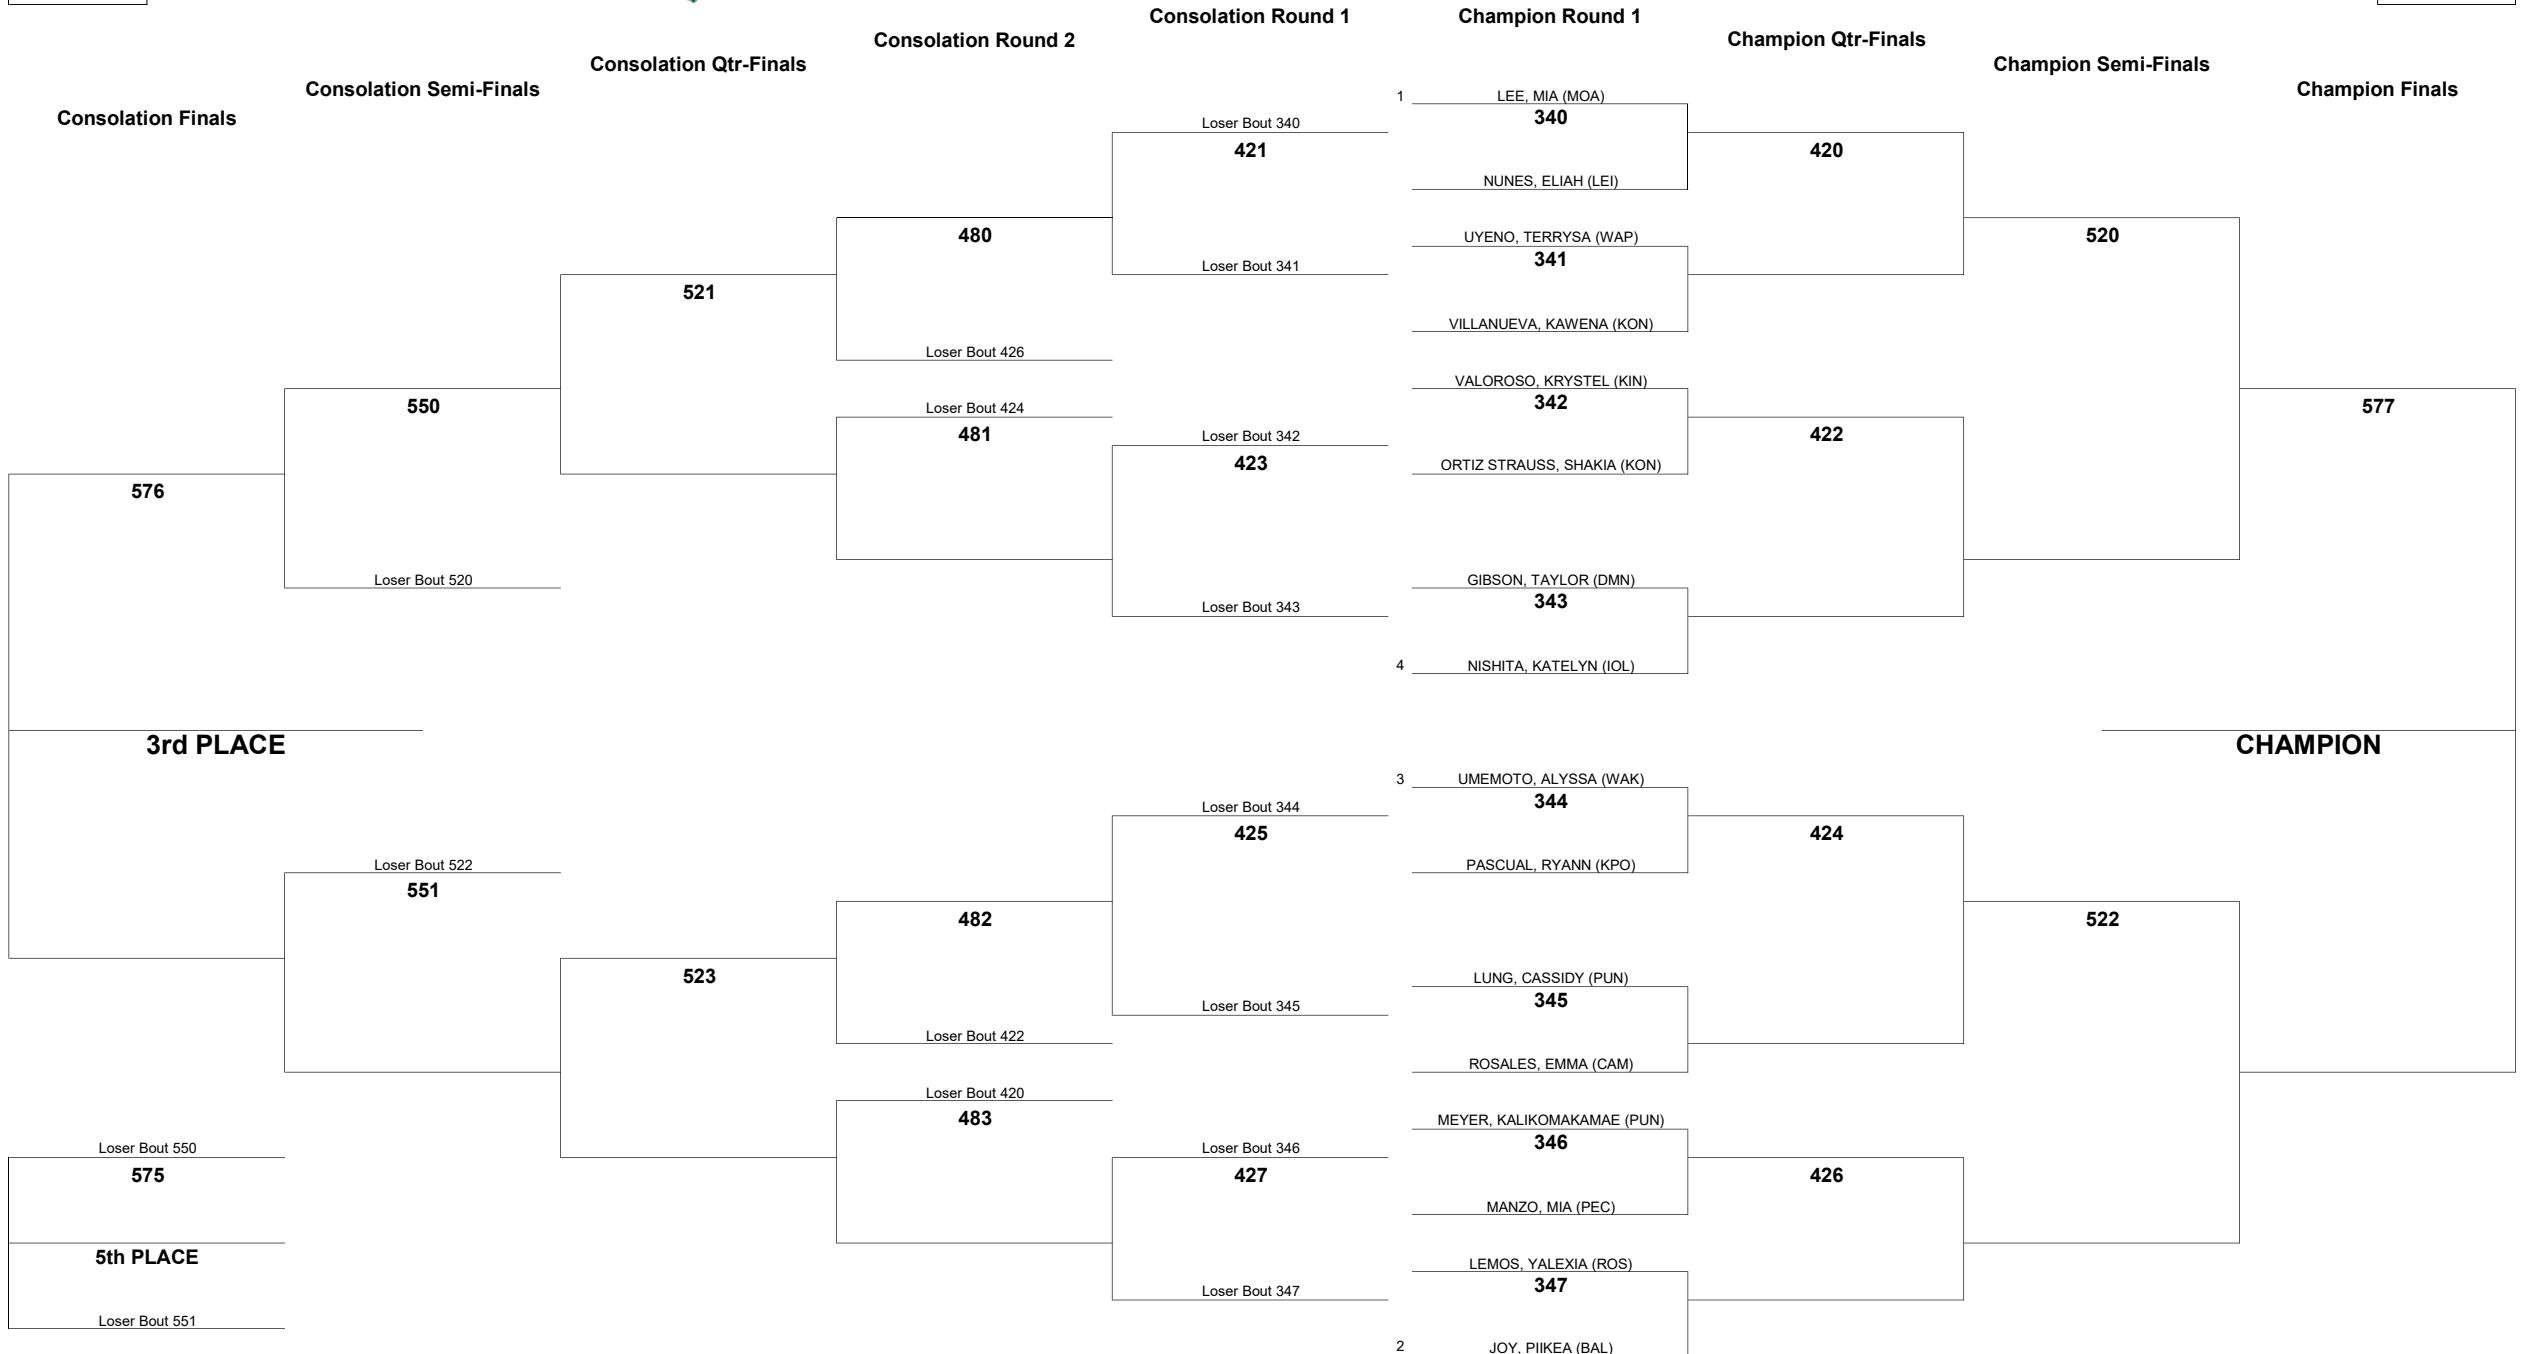

HAWAII HIGH SCHOOL ATHLETIC ASSOCIATION 2024 GIRLS JUDO CHAMPIONSHIPS

WEIGHT CLASS

129

WEIGHT CLASS

129