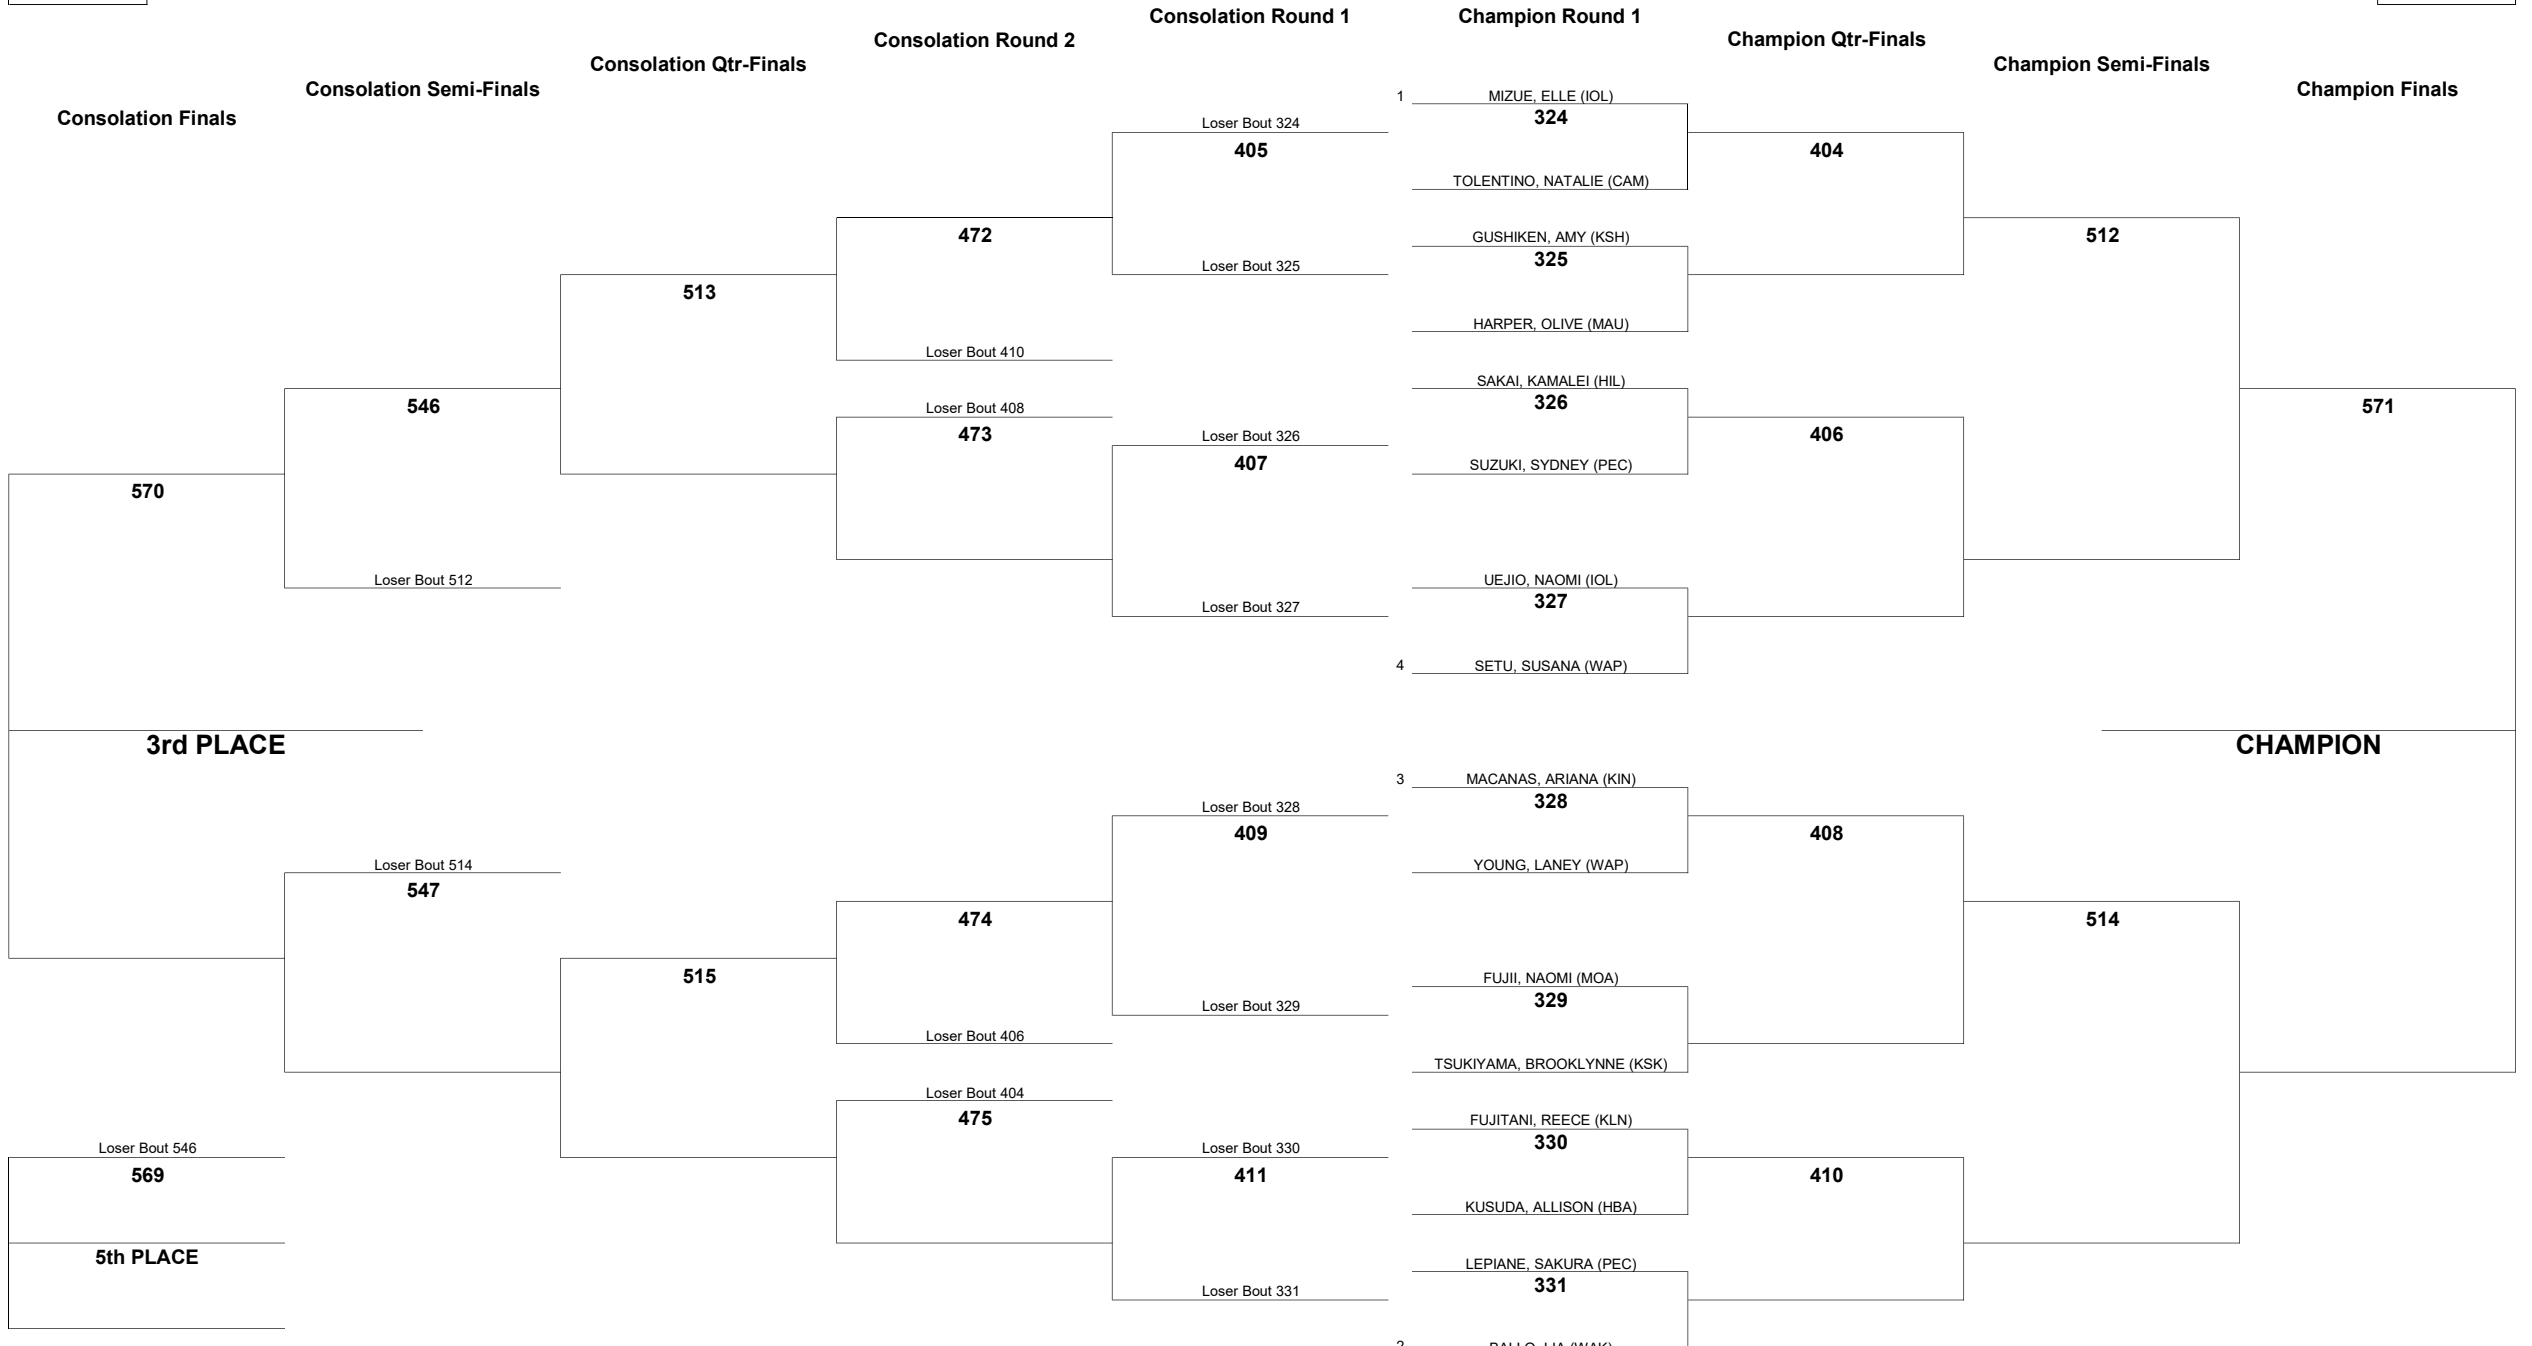

HAWAII HIGH SCHOOL ATHLETIC ASSOCIATION 2024 GIRLS JUDO CHAMPIONSHIPS

WEIGHT CLASS

115

WEIGHT CLASS

115