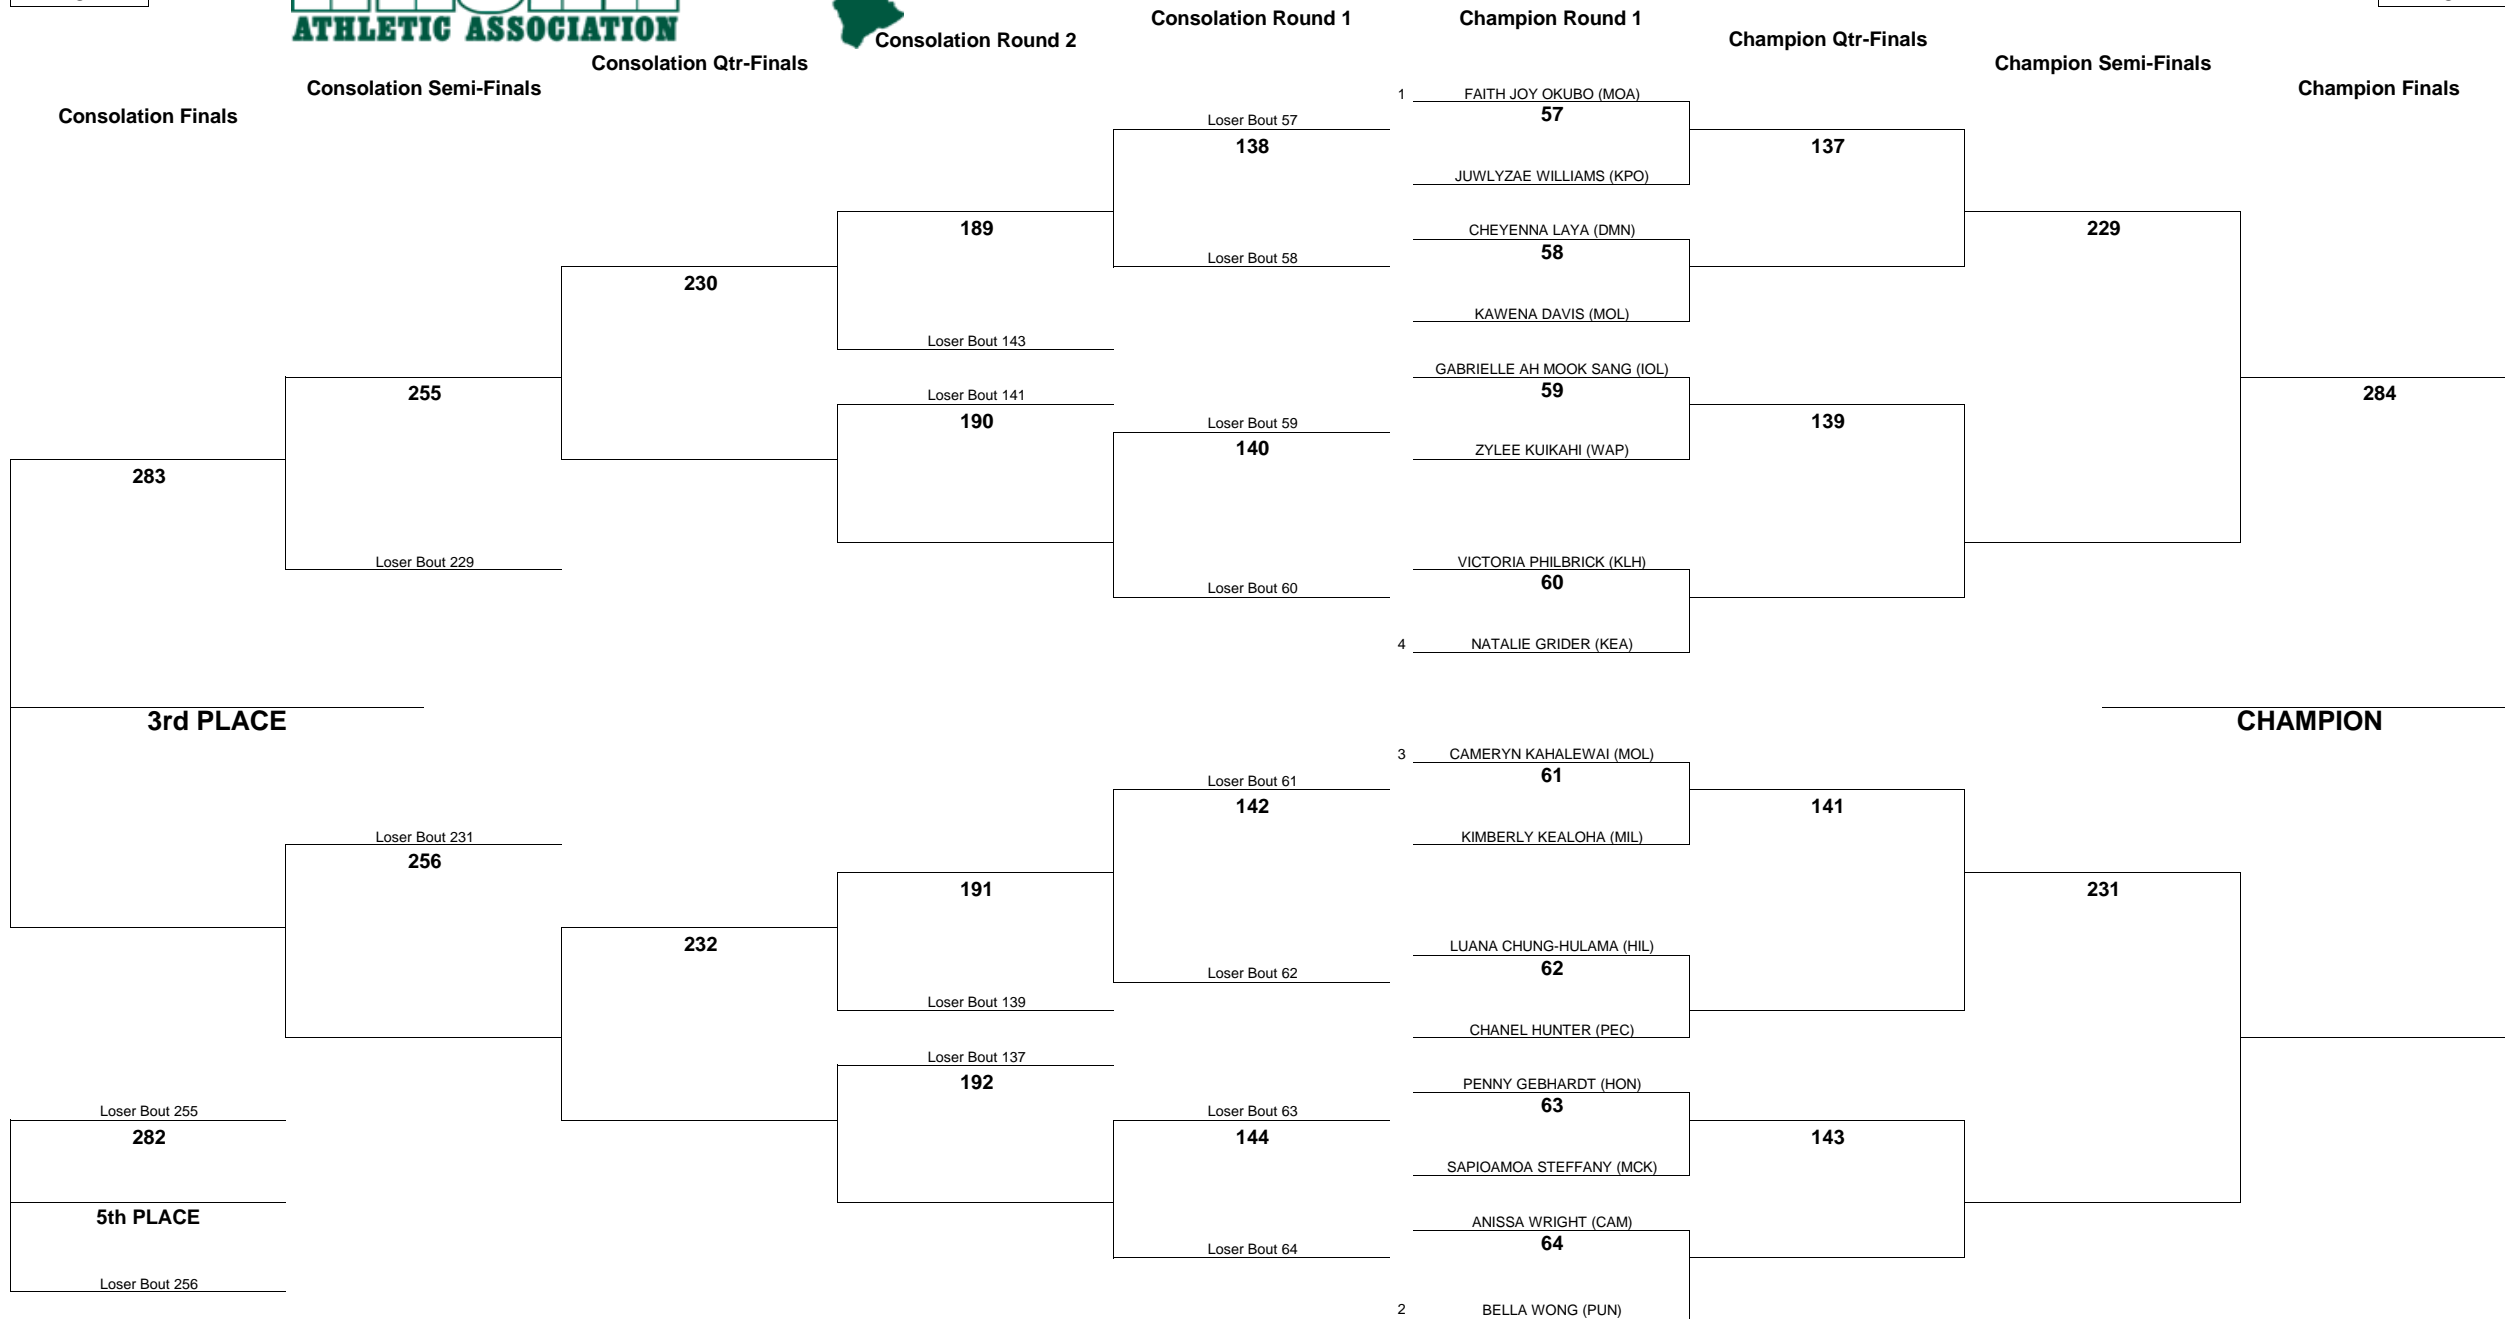

HAWAII HIGH SCHOOL ATHLETIC ASSOCIATION 2019 GIRLS JUDO CHAMPIONSHIPS

WEIGHT CLASS
139

WEIGHT CLASS
139

HAWAII HIGH SCHOOL ATHLETIC ASSOCIATION 2019 GIRLS JUDO CHAMPIONSHIPS

WEIGHT CLASS

154

WEIGHT CLASS

154