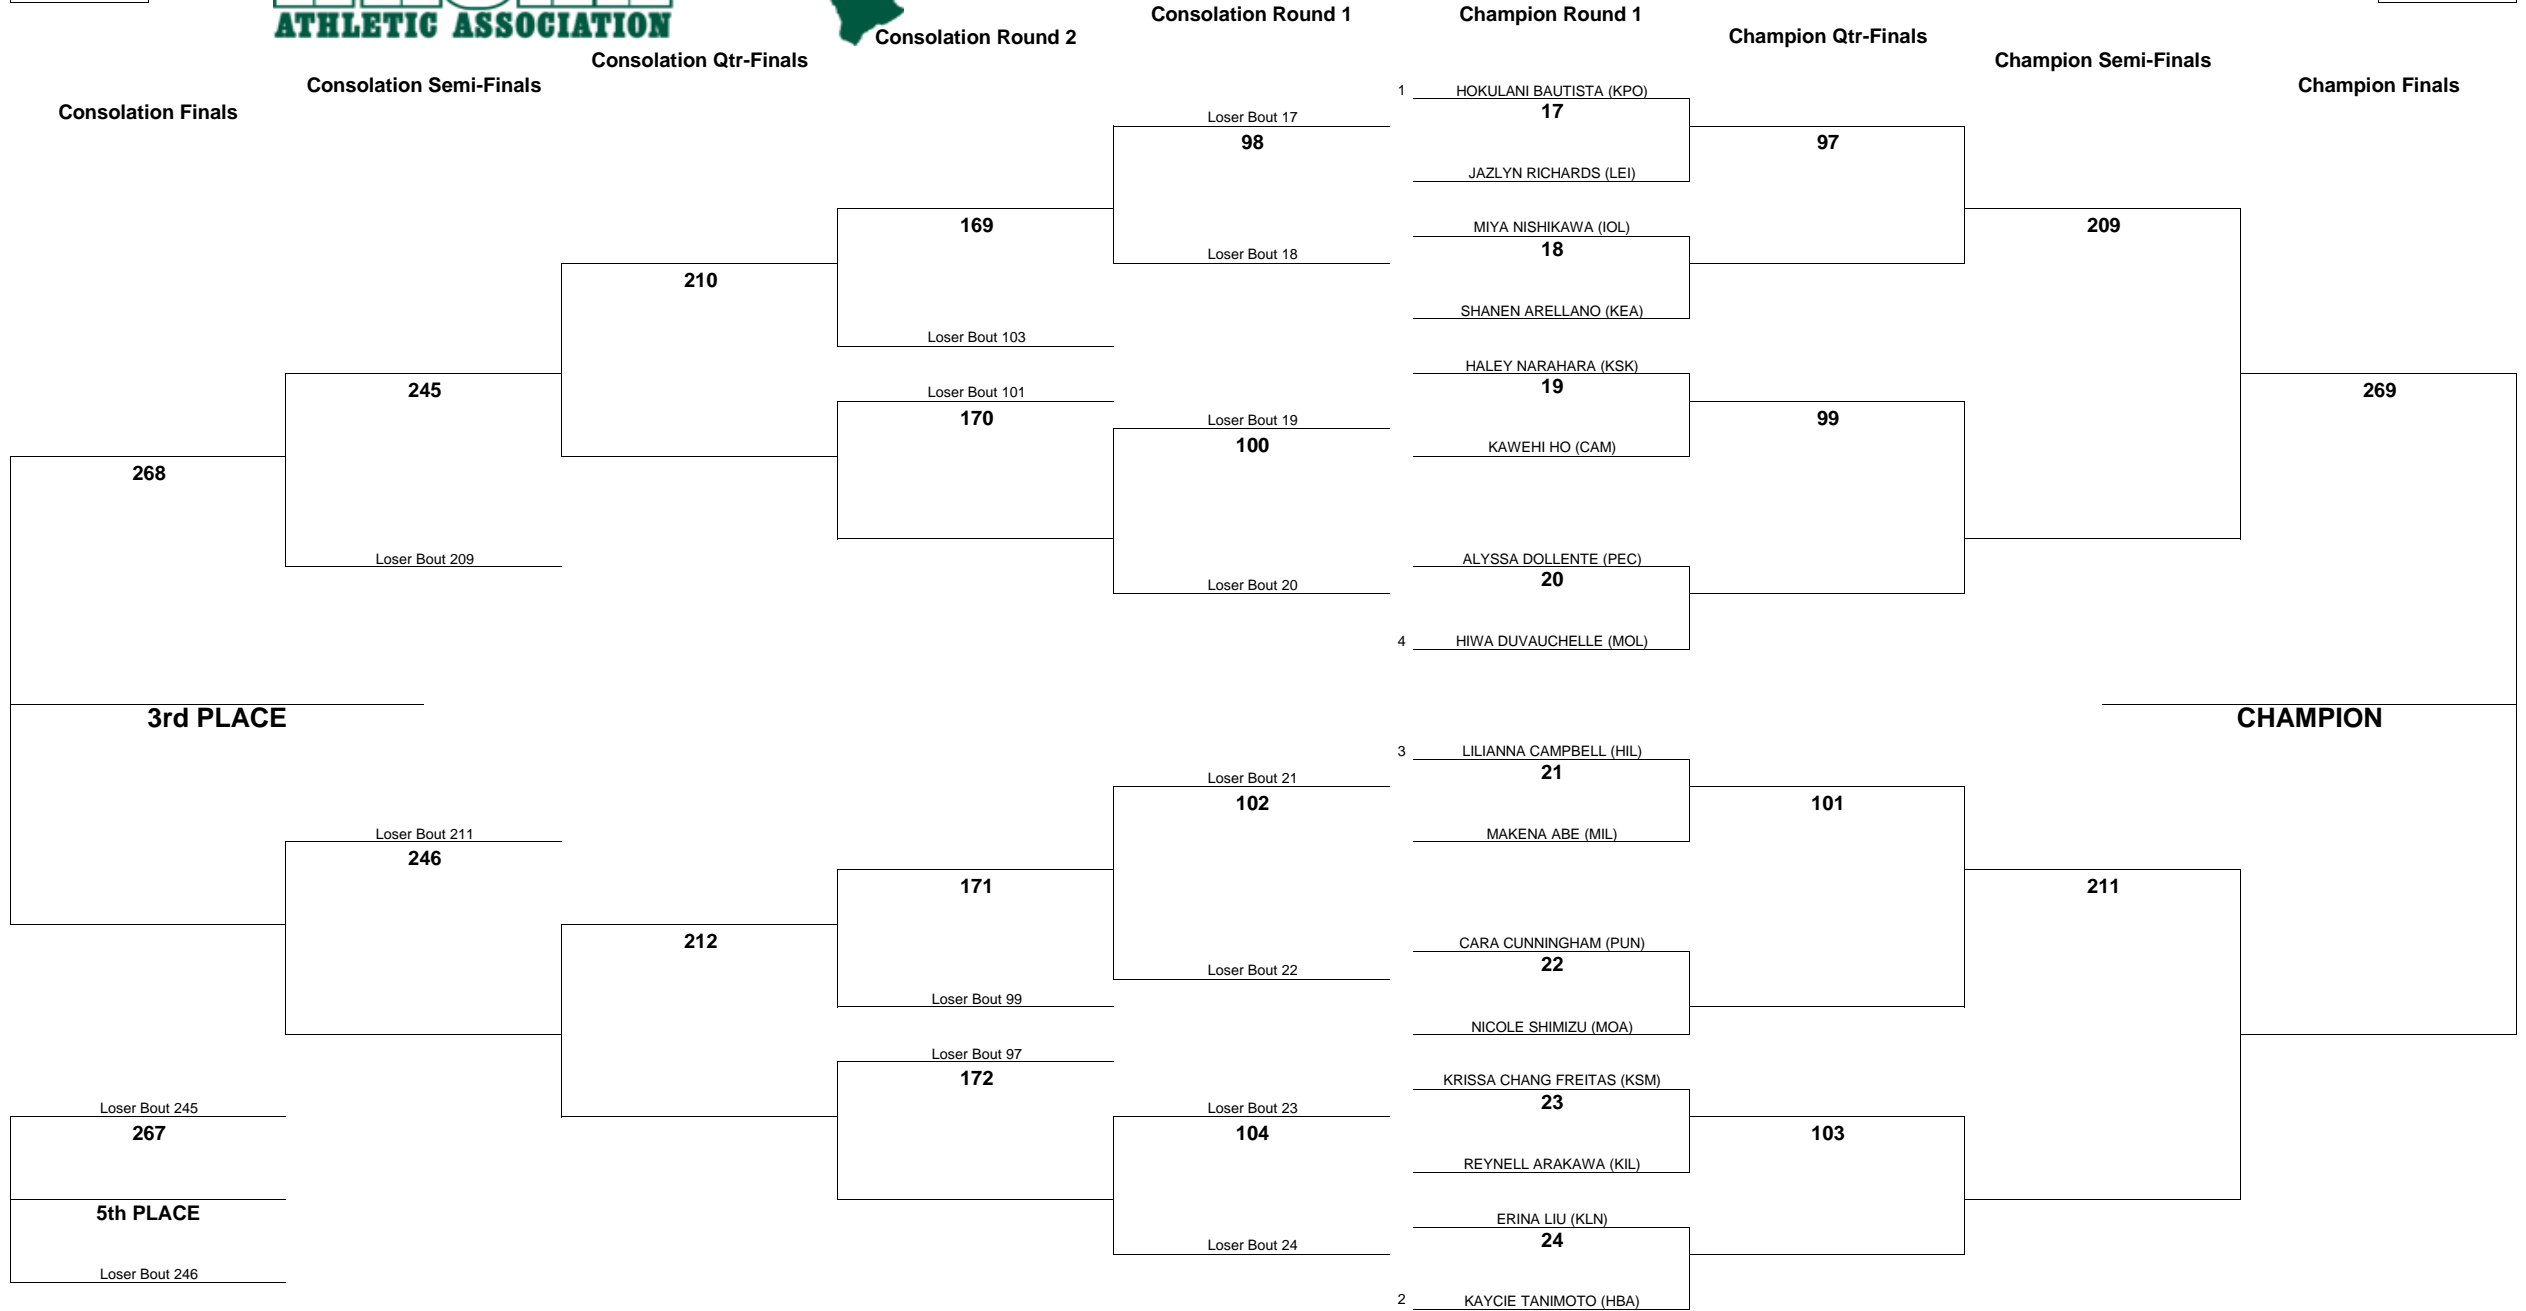

HAWAII HIGH SCHOOL ATHLETIC ASSOCIATION 2019 GIRLS JUDO CHAMPIONSHIPS

WEIGHT CLASS
109

WEIGHT CLASS
109