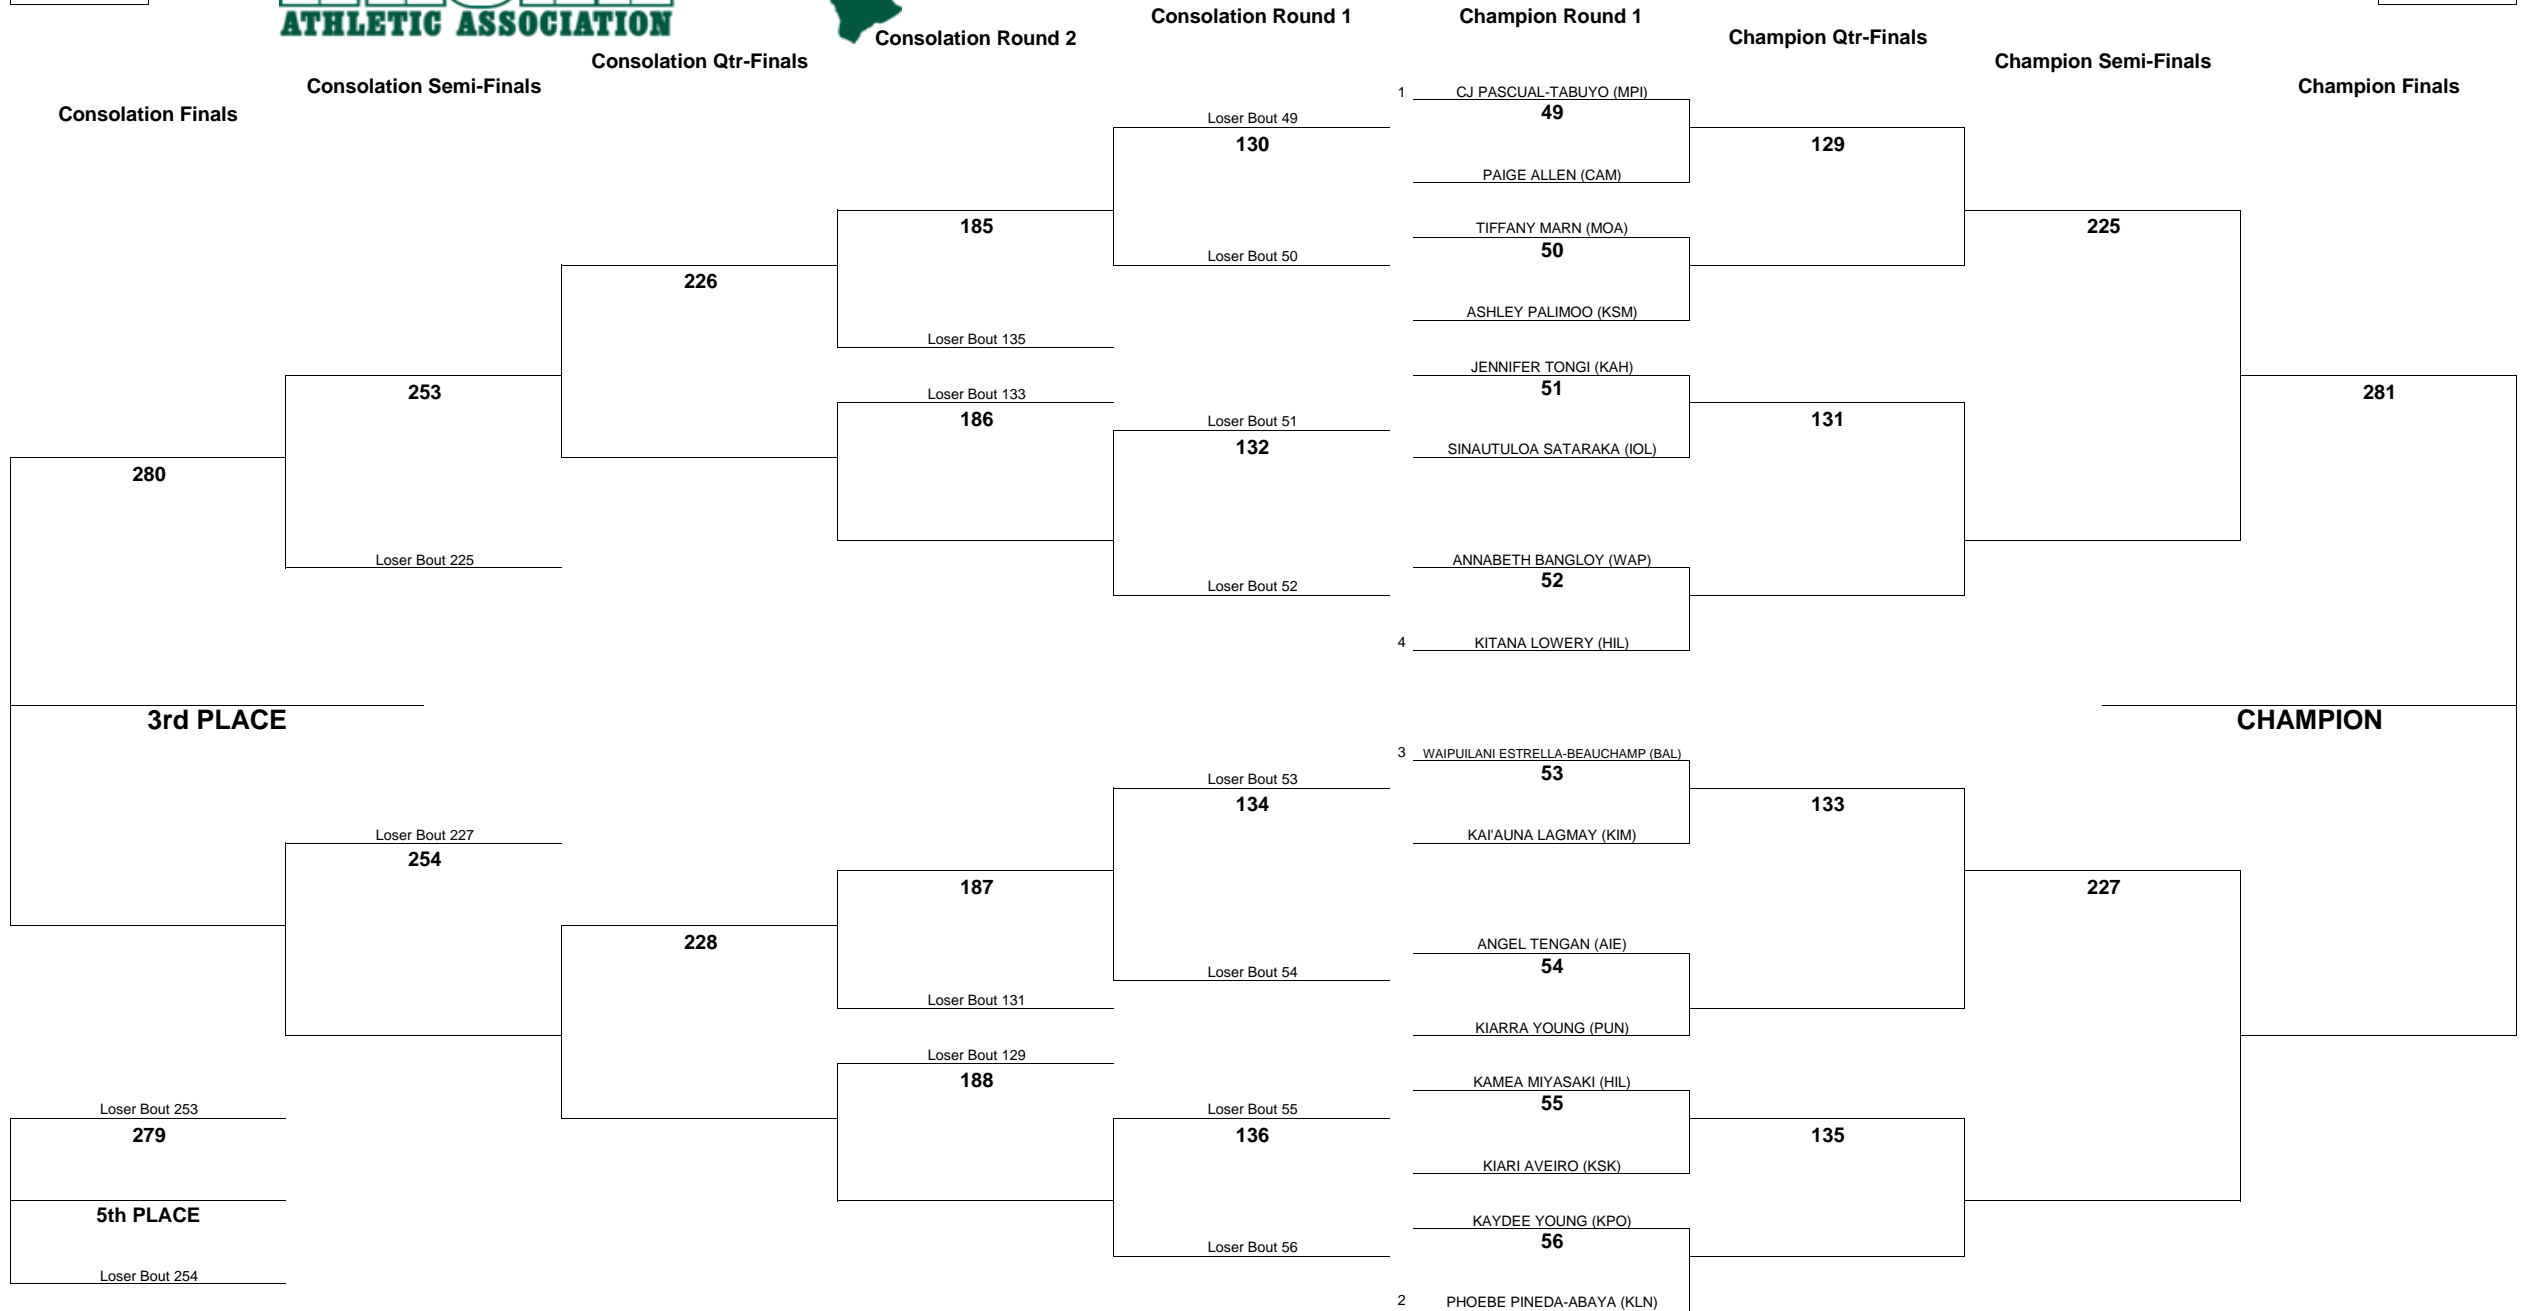

HAWAII HIGH SCHOOL ATHLETIC ASSOCIATION 2019 GIRLS JUDO CHAMPIONSHIPS

WEIGHT CLASS
139

WEIGHT CLASS
139