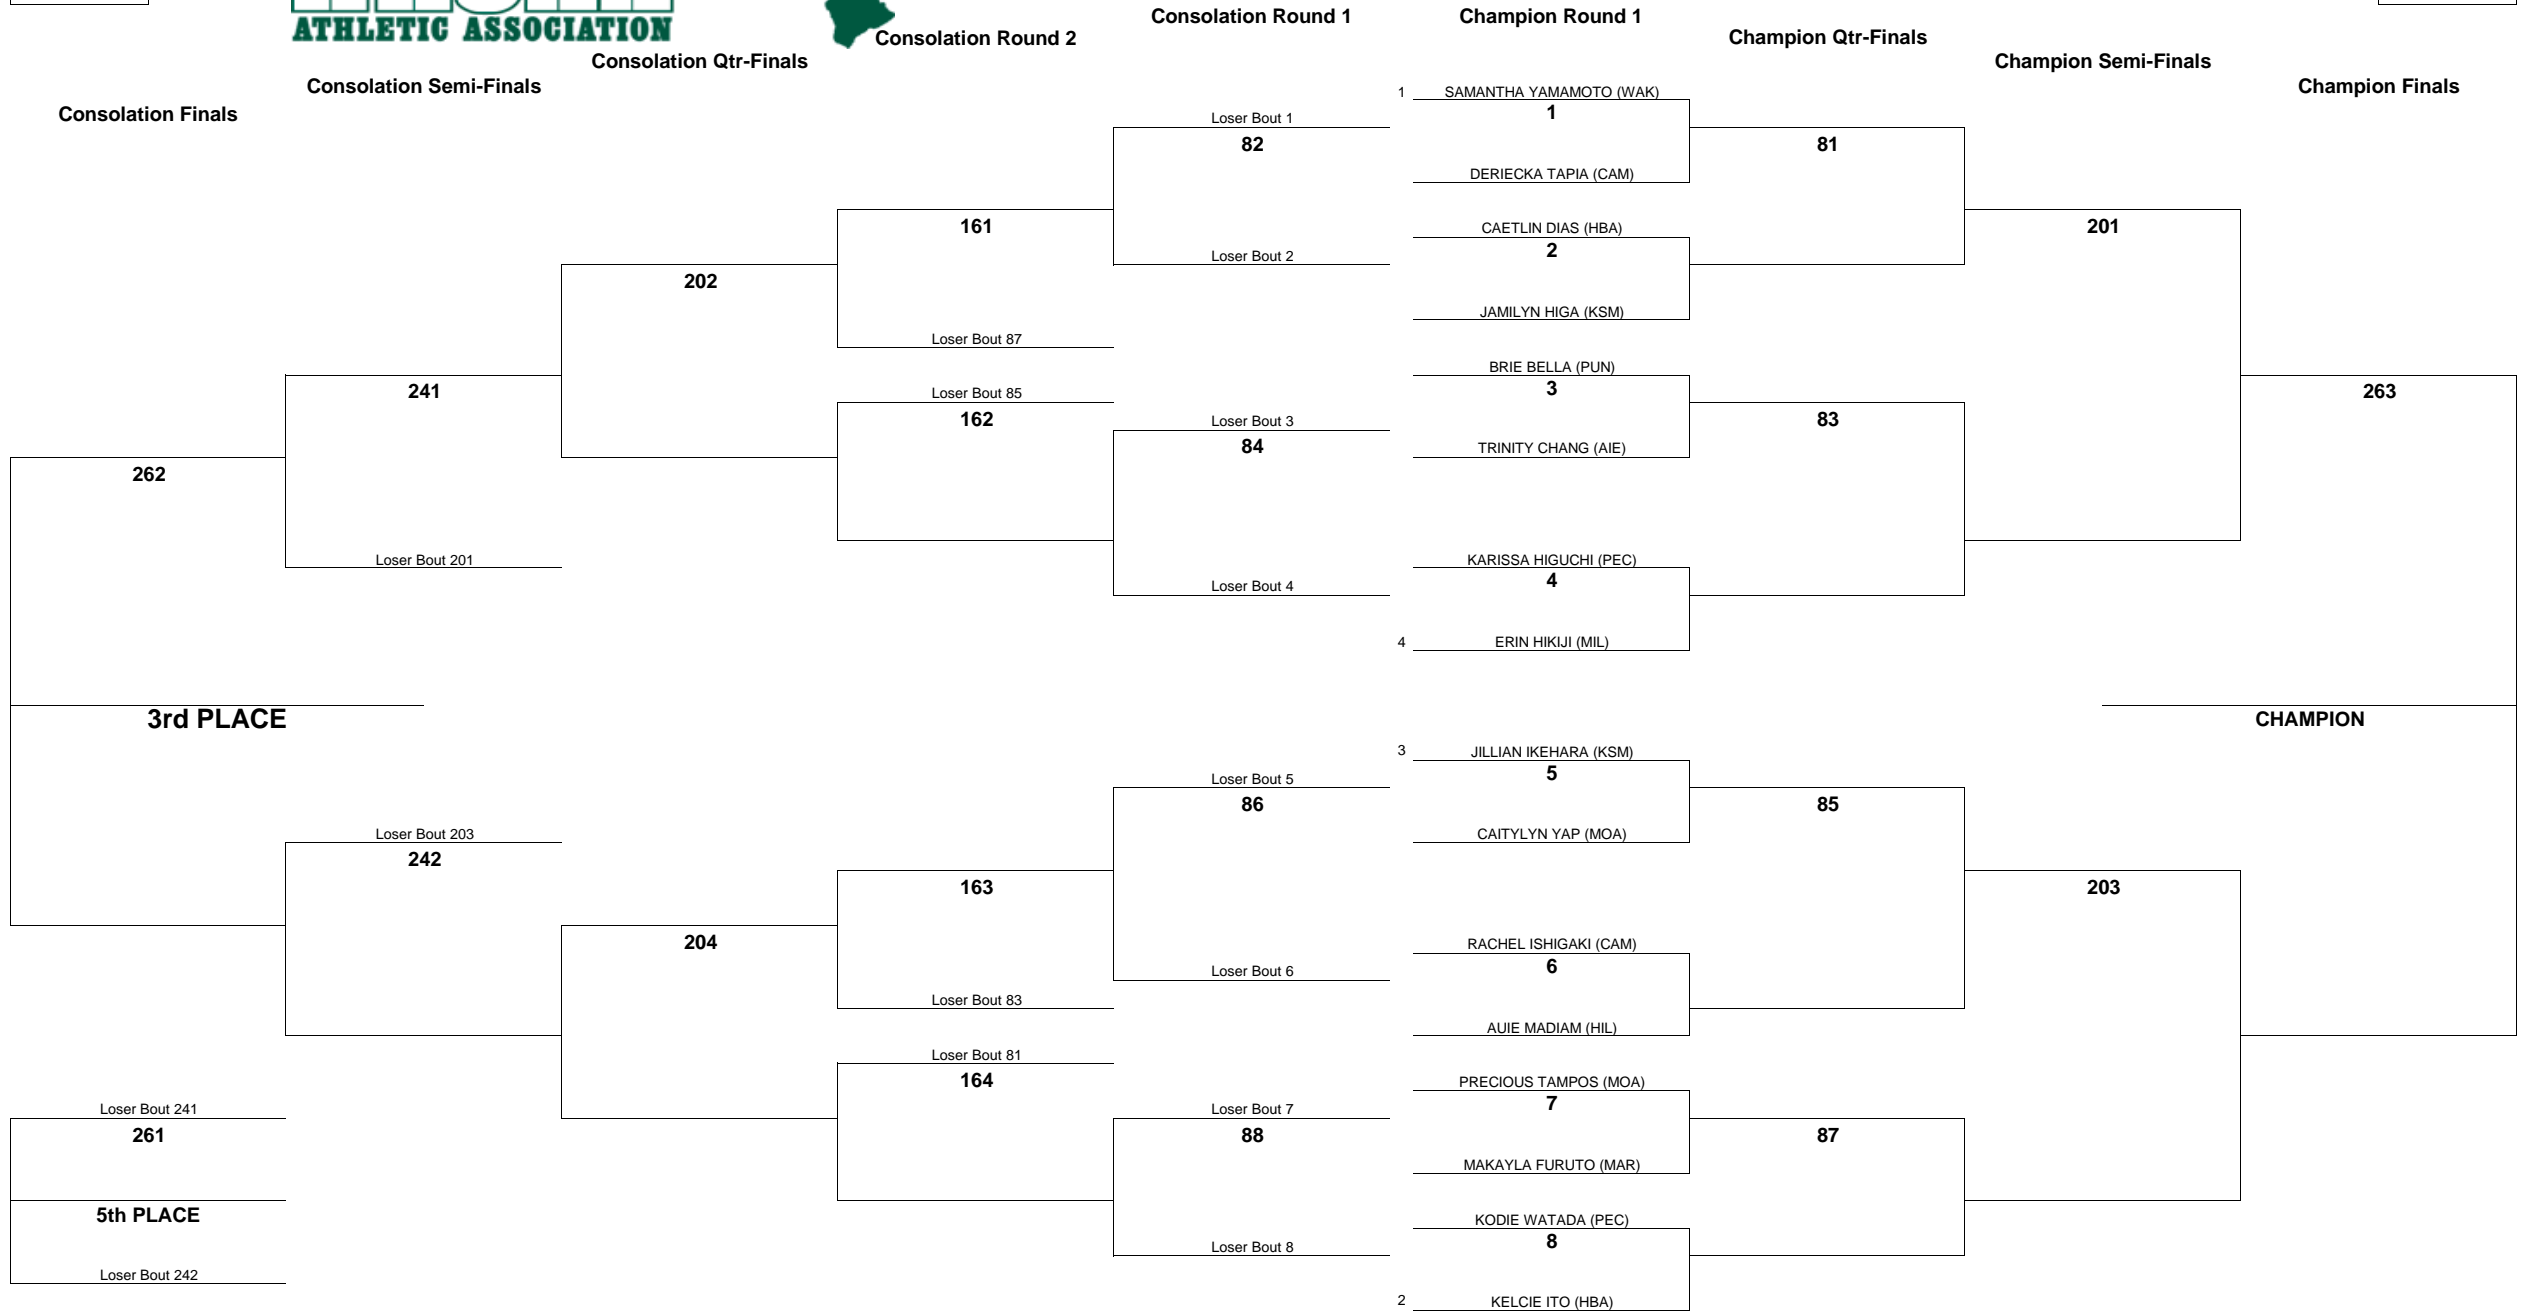

HAWAII HIGH SCHOOL ATHLETIC ASSOCIATION 2019 GIRLS JUDO CHAMPIONSHIPS

WEIGHT CLASS
98

WEIGHT CLASS
98

HAWAII HIGH SCHOOL ATHLETIC ASSOCIATION 2019 GIRLS JUDO CHAMPIONSHIPS

WEIGHT CLASS
103

WEIGHT CLASS
103