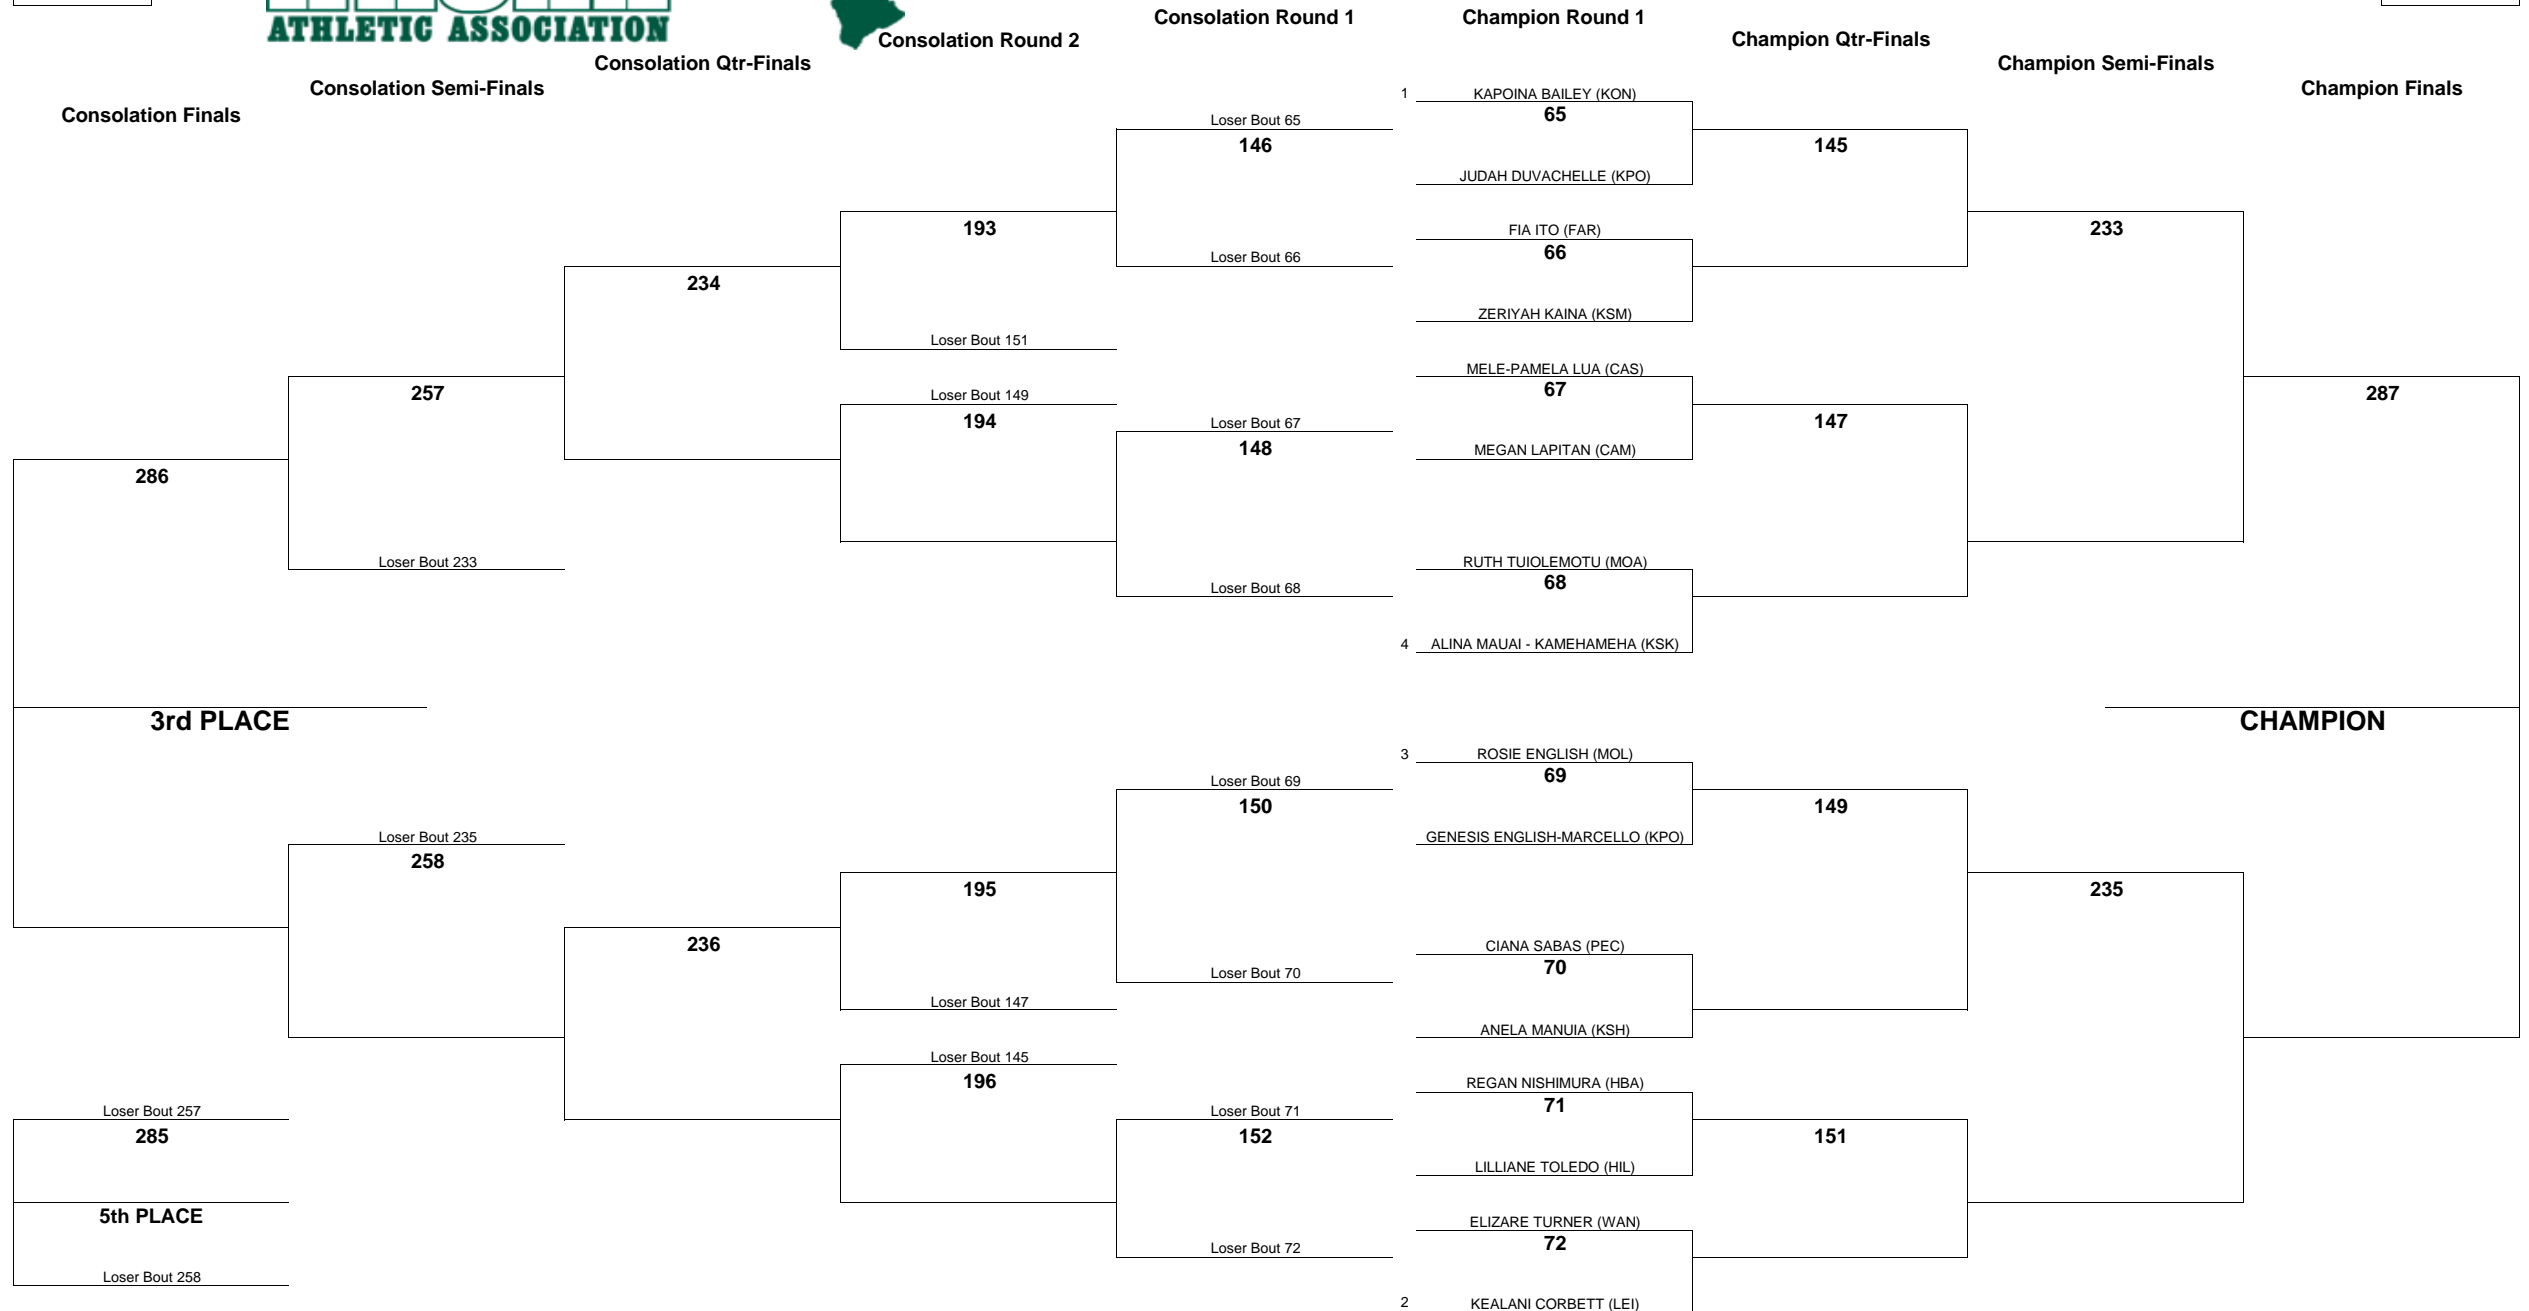

HAWAII HIGH SCHOOL ATHLETIC ASSOCIATION 2019 GIRLS JUDO CHAMPIONSHIPS

WEIGHT CLASS
172

WEIGHT CLASS
172