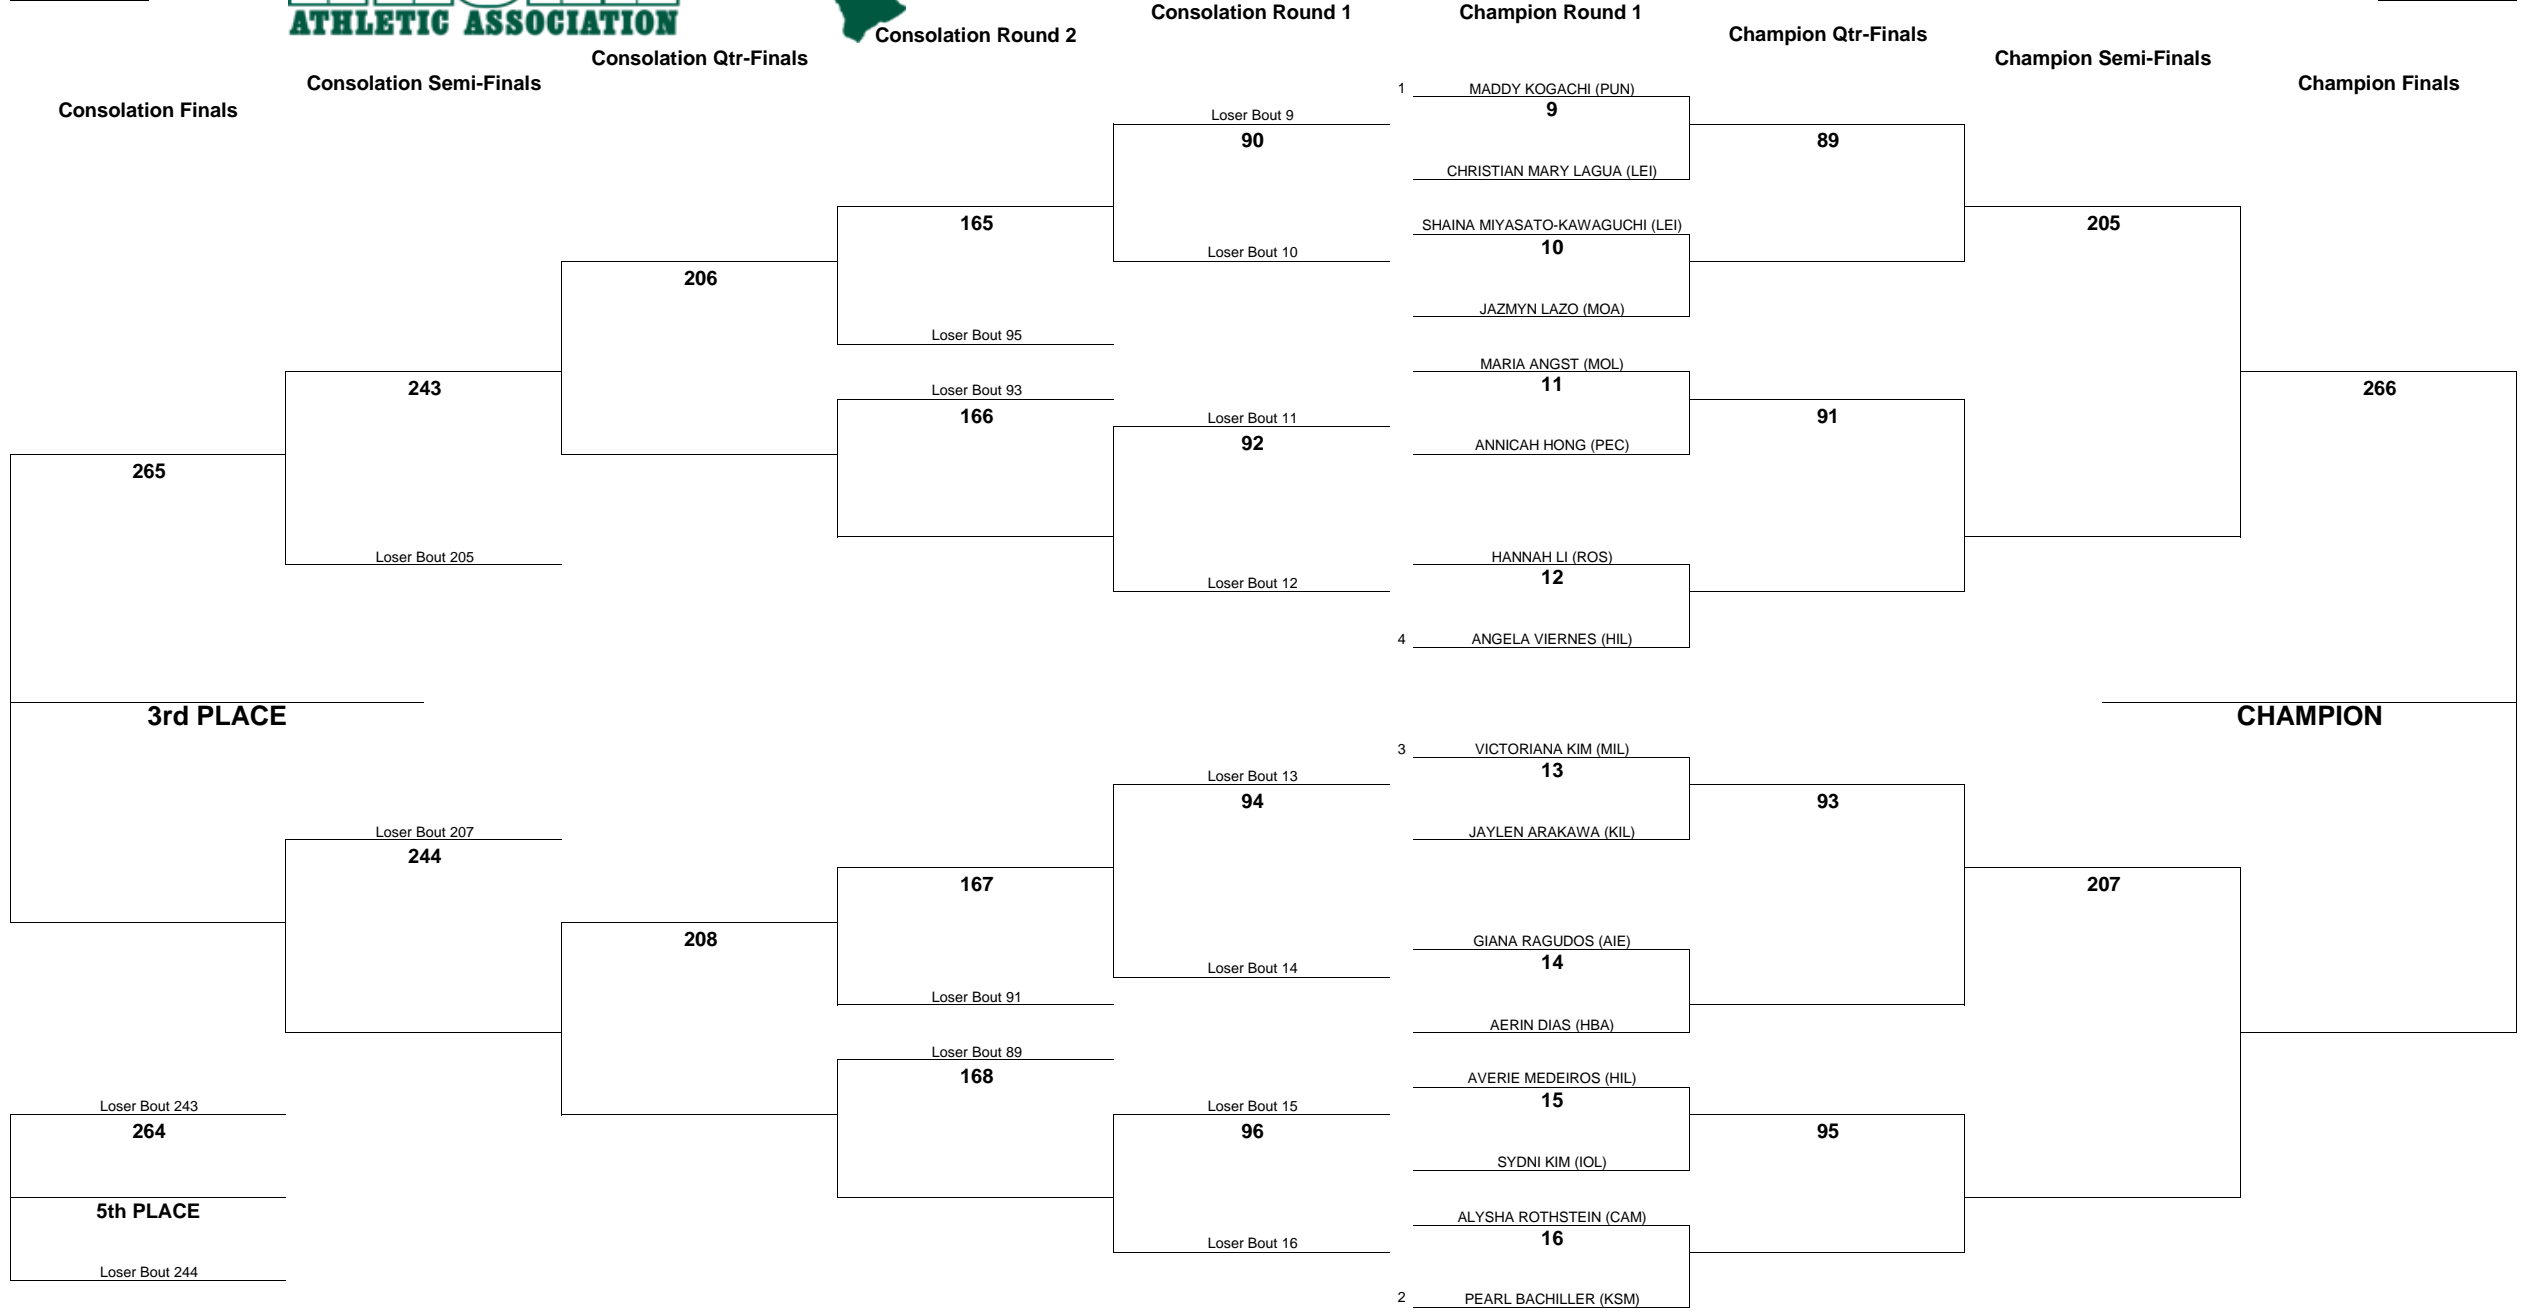

HAWAII HIGH SCHOOL ATHLETIC ASSOCIATION 2019 GIRLS JUDO CHAMPIONSHIPS

WEIGHT CLASS
98

WEIGHT CLASS
98

HAWAII HIGH SCHOOL ATHLETIC ASSOCIATION 2019 GIRLS JUDO CHAMPIONSHIPS

WEIGHT CLASS
103

WEIGHT CLASS
103