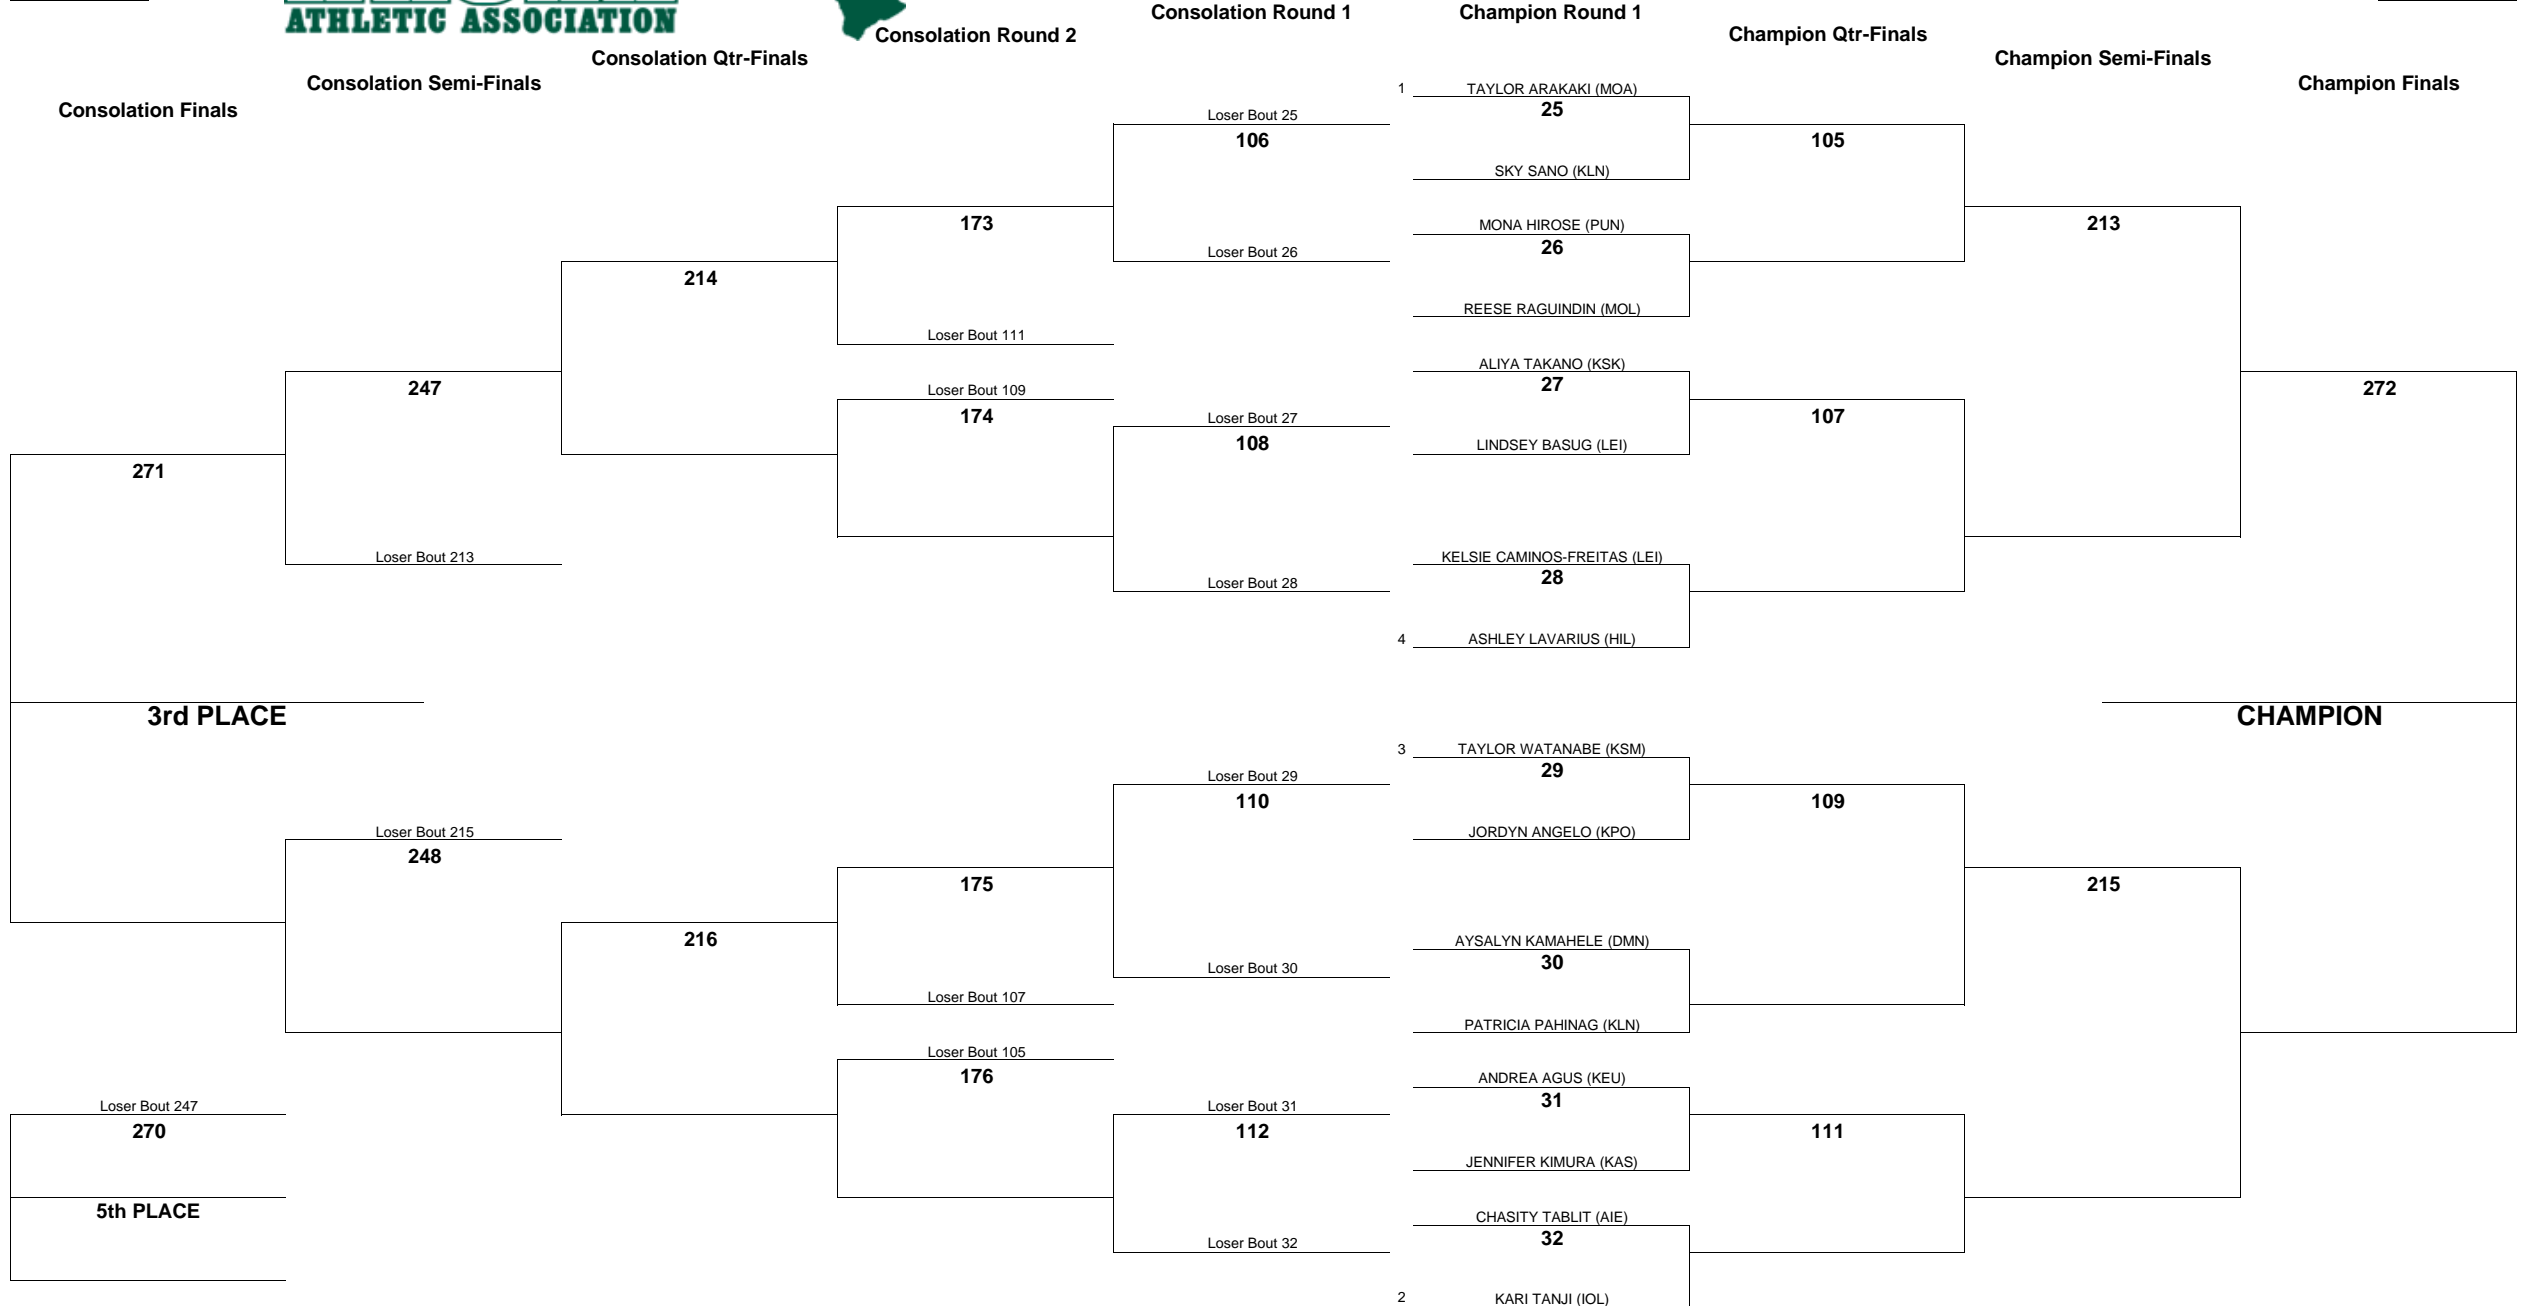

HAWAII HIGH SCHOOL ATHLETIC ASSOCIATION 2019 GIRLS JUDO CHAMPIONSHIPS

WEIGHT CLASS
109

WEIGHT CLASS
109

HAWAII HIGH SCHOOL ATHLETIC ASSOCIATION 2019 GIRLS JUDO CHAMPIONSHIPS

WEIGHT CLASS
115

WEIGHT CLASS
115