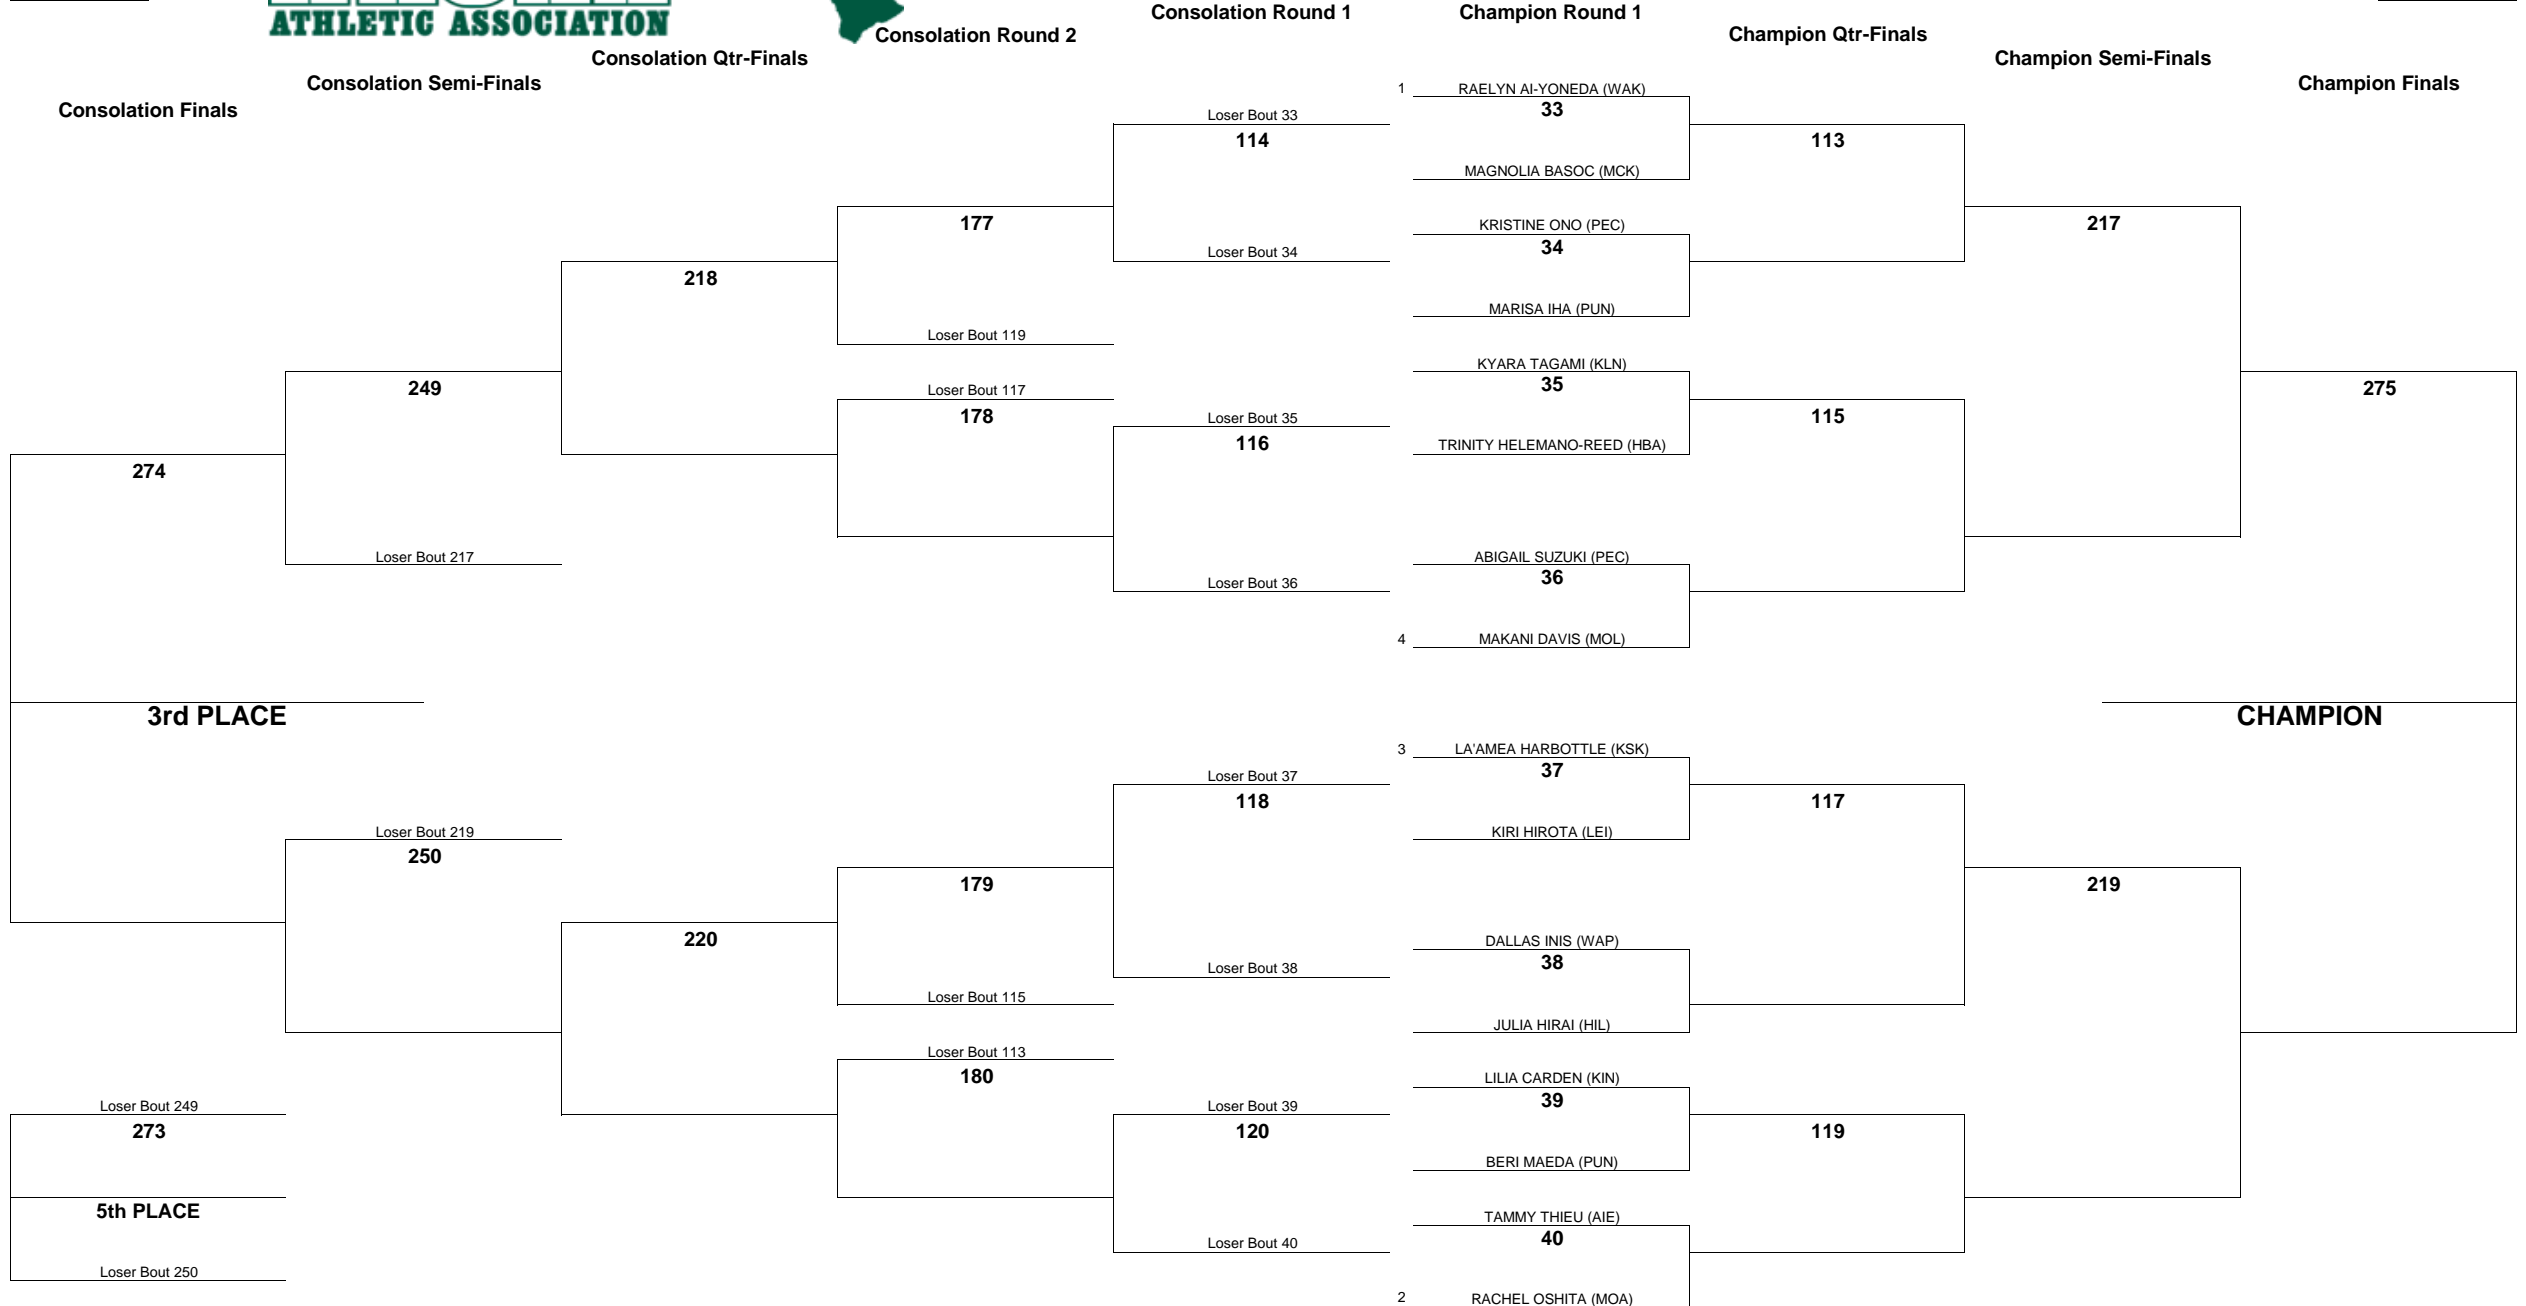

HAWAII HIGH SCHOOL ATHLETIC ASSOCIATION 2019 GIRLS JUDO CHAMPIONSHIPS

WEIGHT CLASS
122

WEIGHT CLASS
122