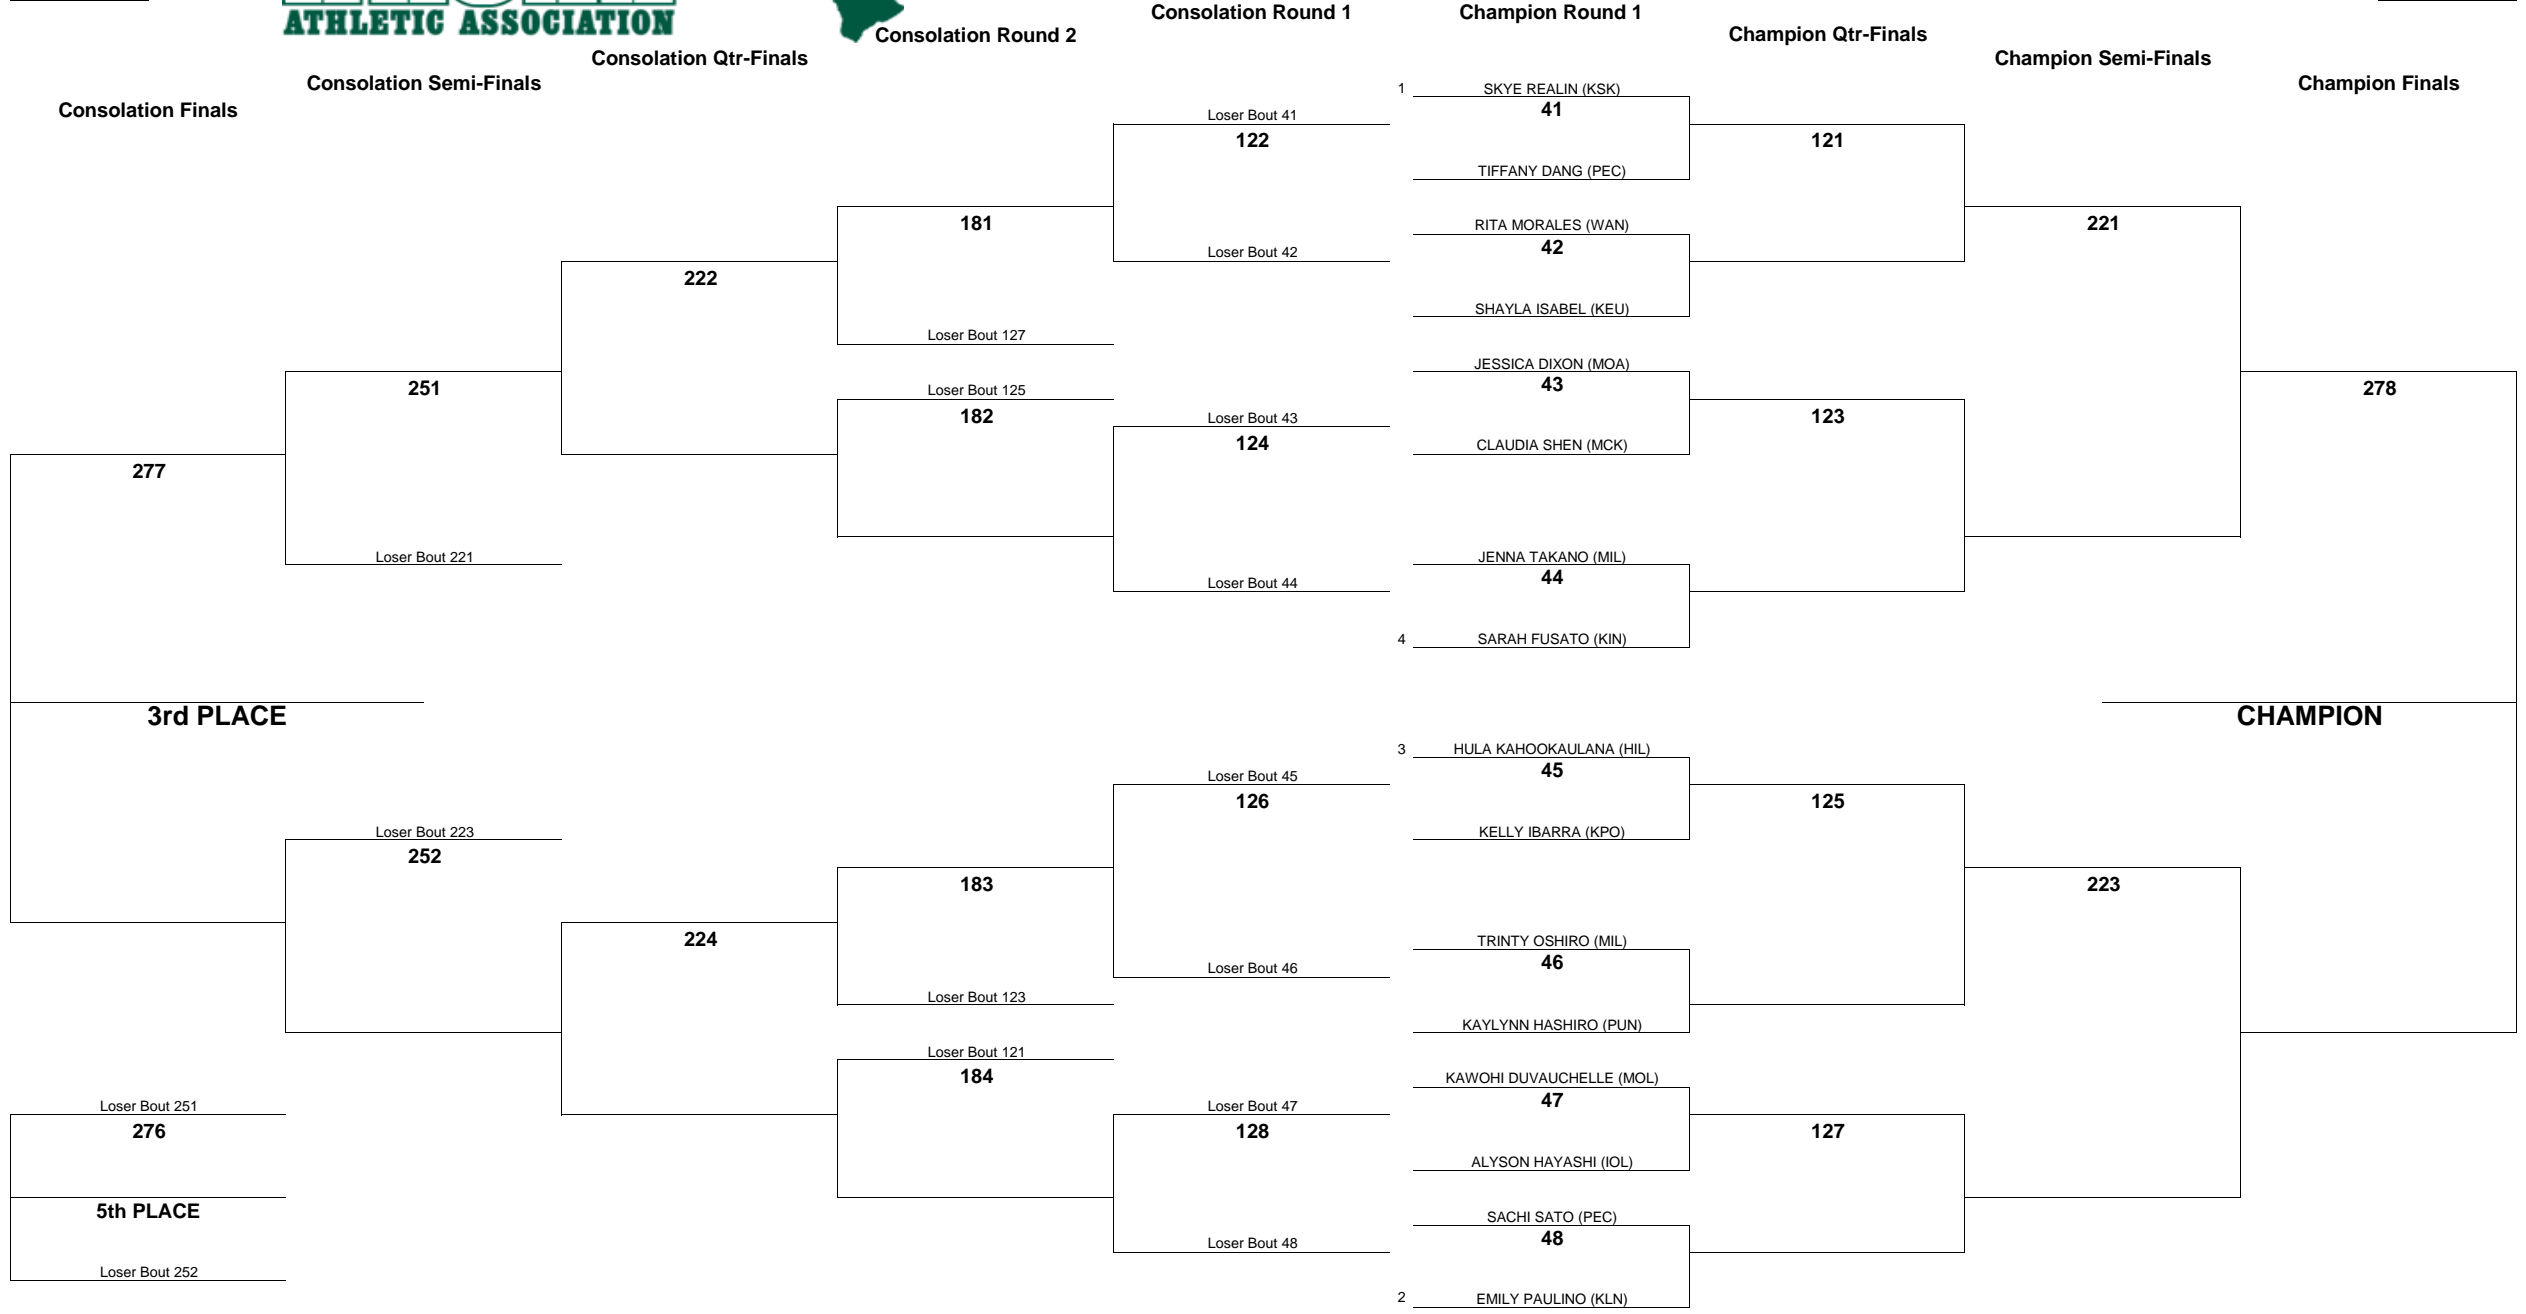

HAWAII HIGH SCHOOL ATHLETIC ASSOCIATION 2019 GIRLS JUDO CHAMPIONSHIPS

WEIGHT CLASS
122

WEIGHT CLASS
122

HAWAII HIGH SCHOOL ATHLETIC ASSOCIATION 2019 GIRLS JUDO CHAMPIONSHIPS

WEIGHT CLASS
129

WEIGHT CLASS
129