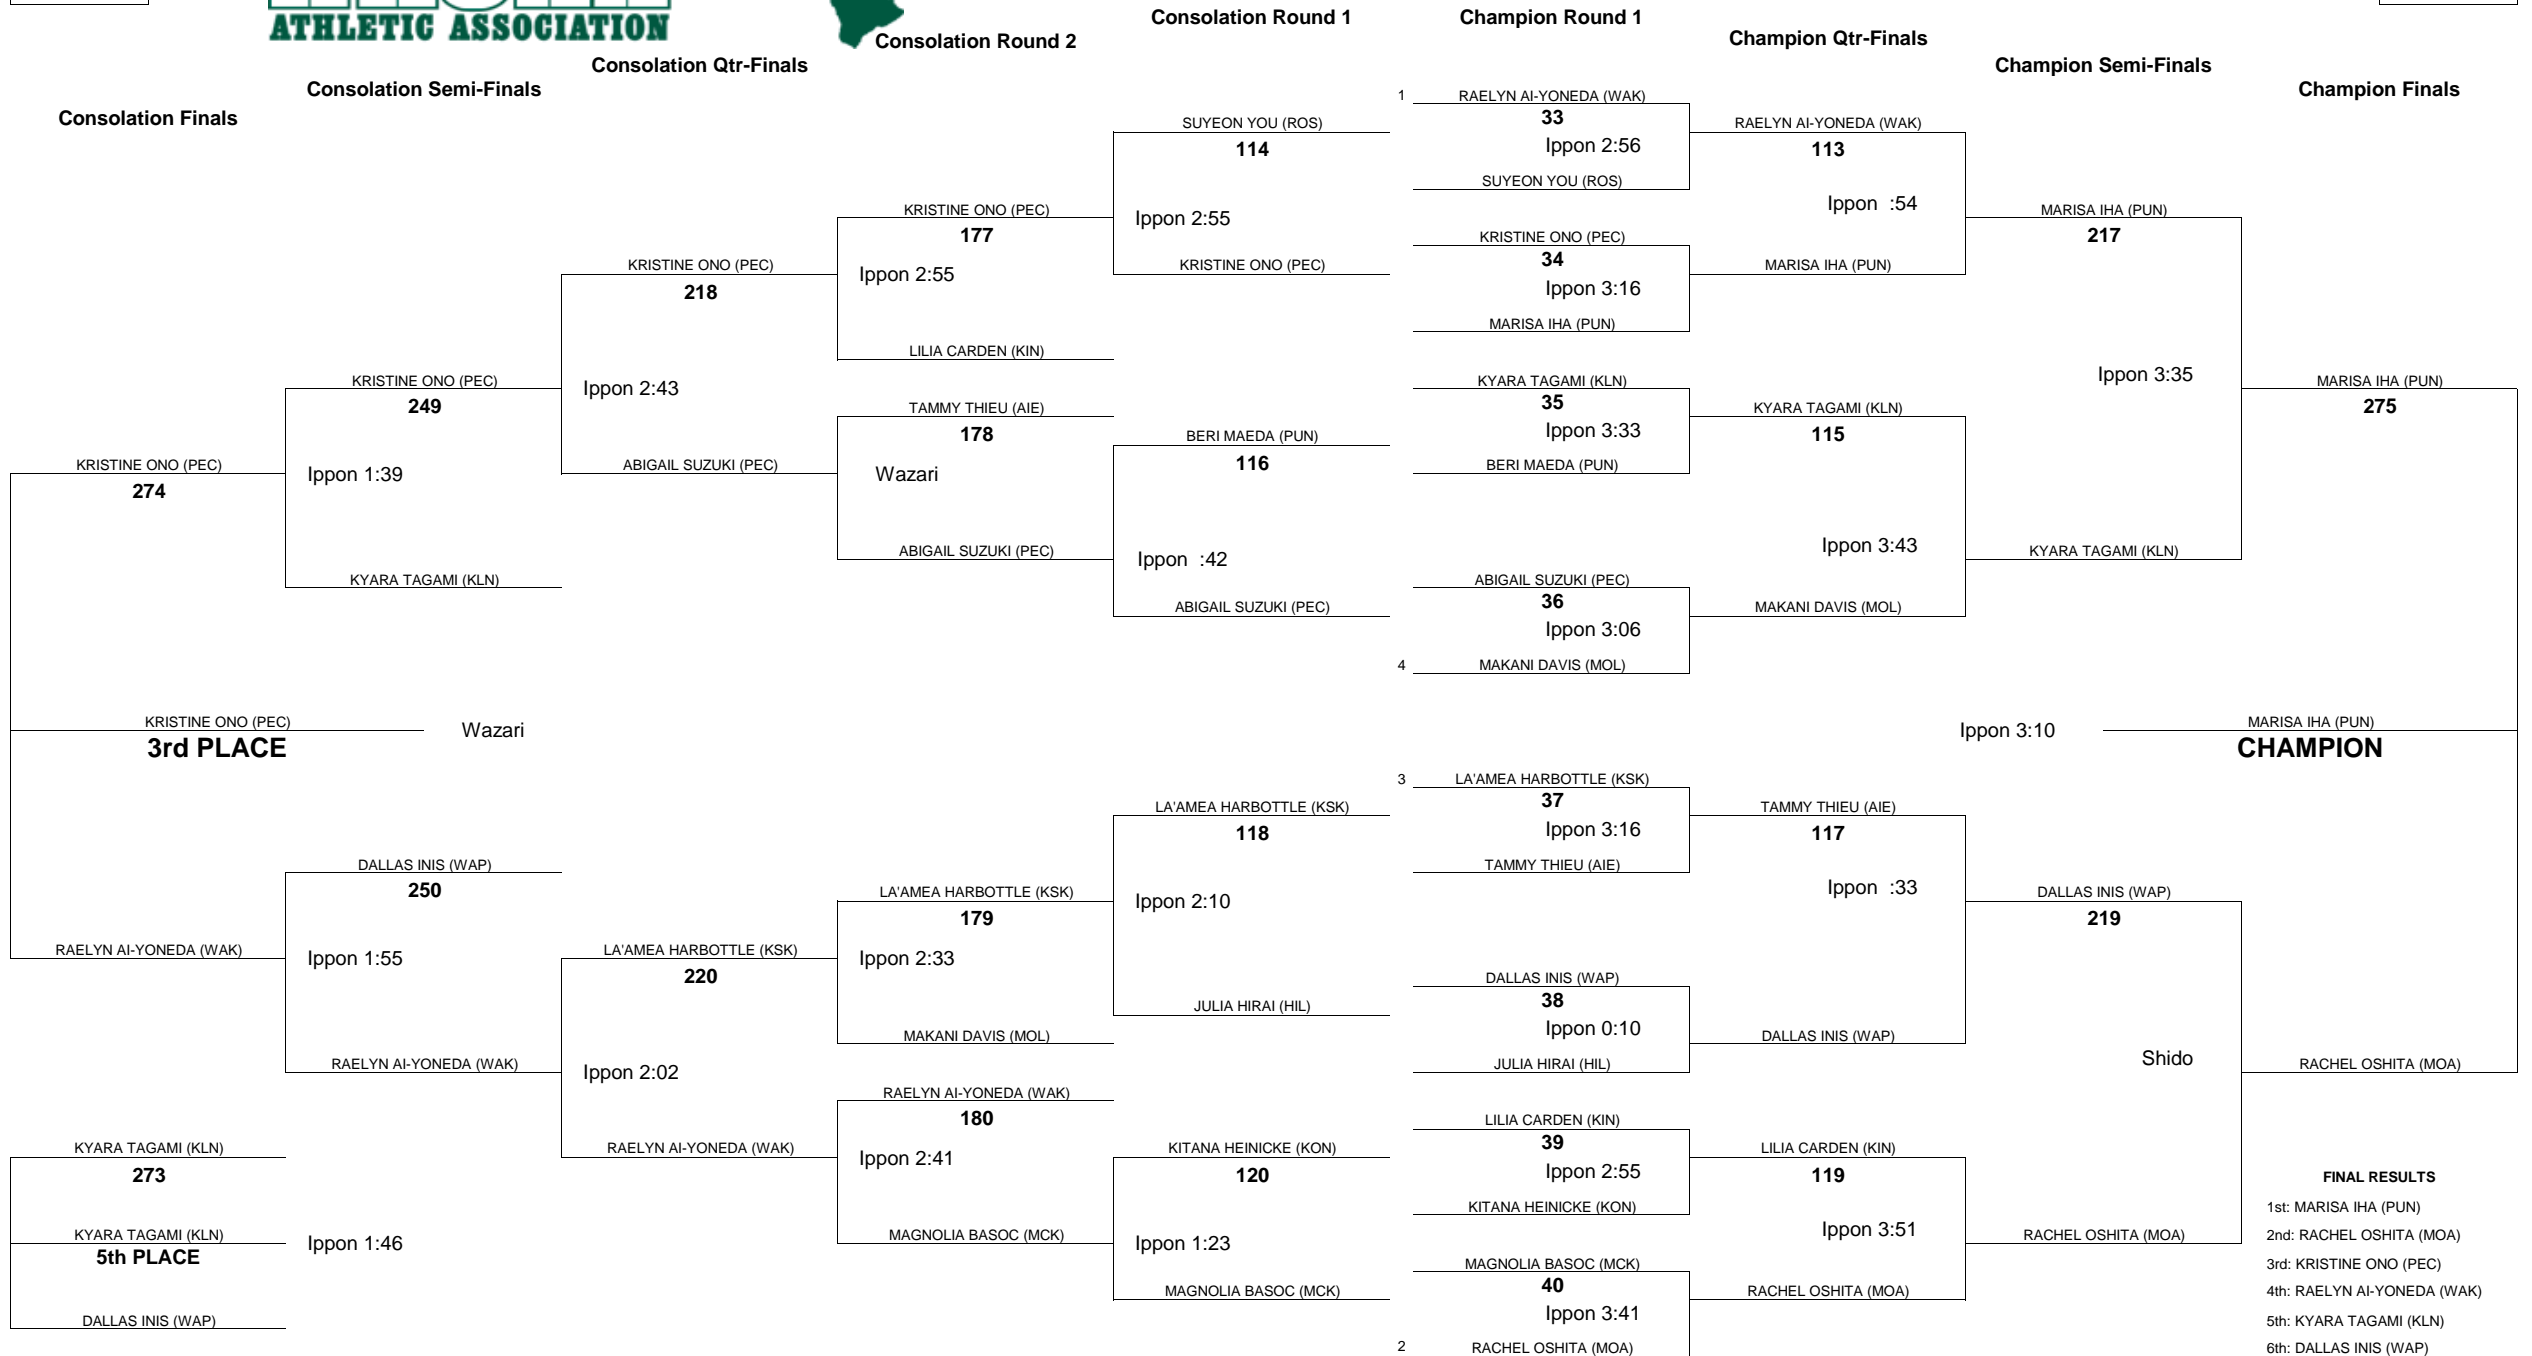

HAWAII HIGH SCHOOL ATHLETIC ASSOCIATION 2019 GIRLS JUDO CHAMPIONSHIPS

WEIGHT CLASS

122

WEIGHT CLASS

122