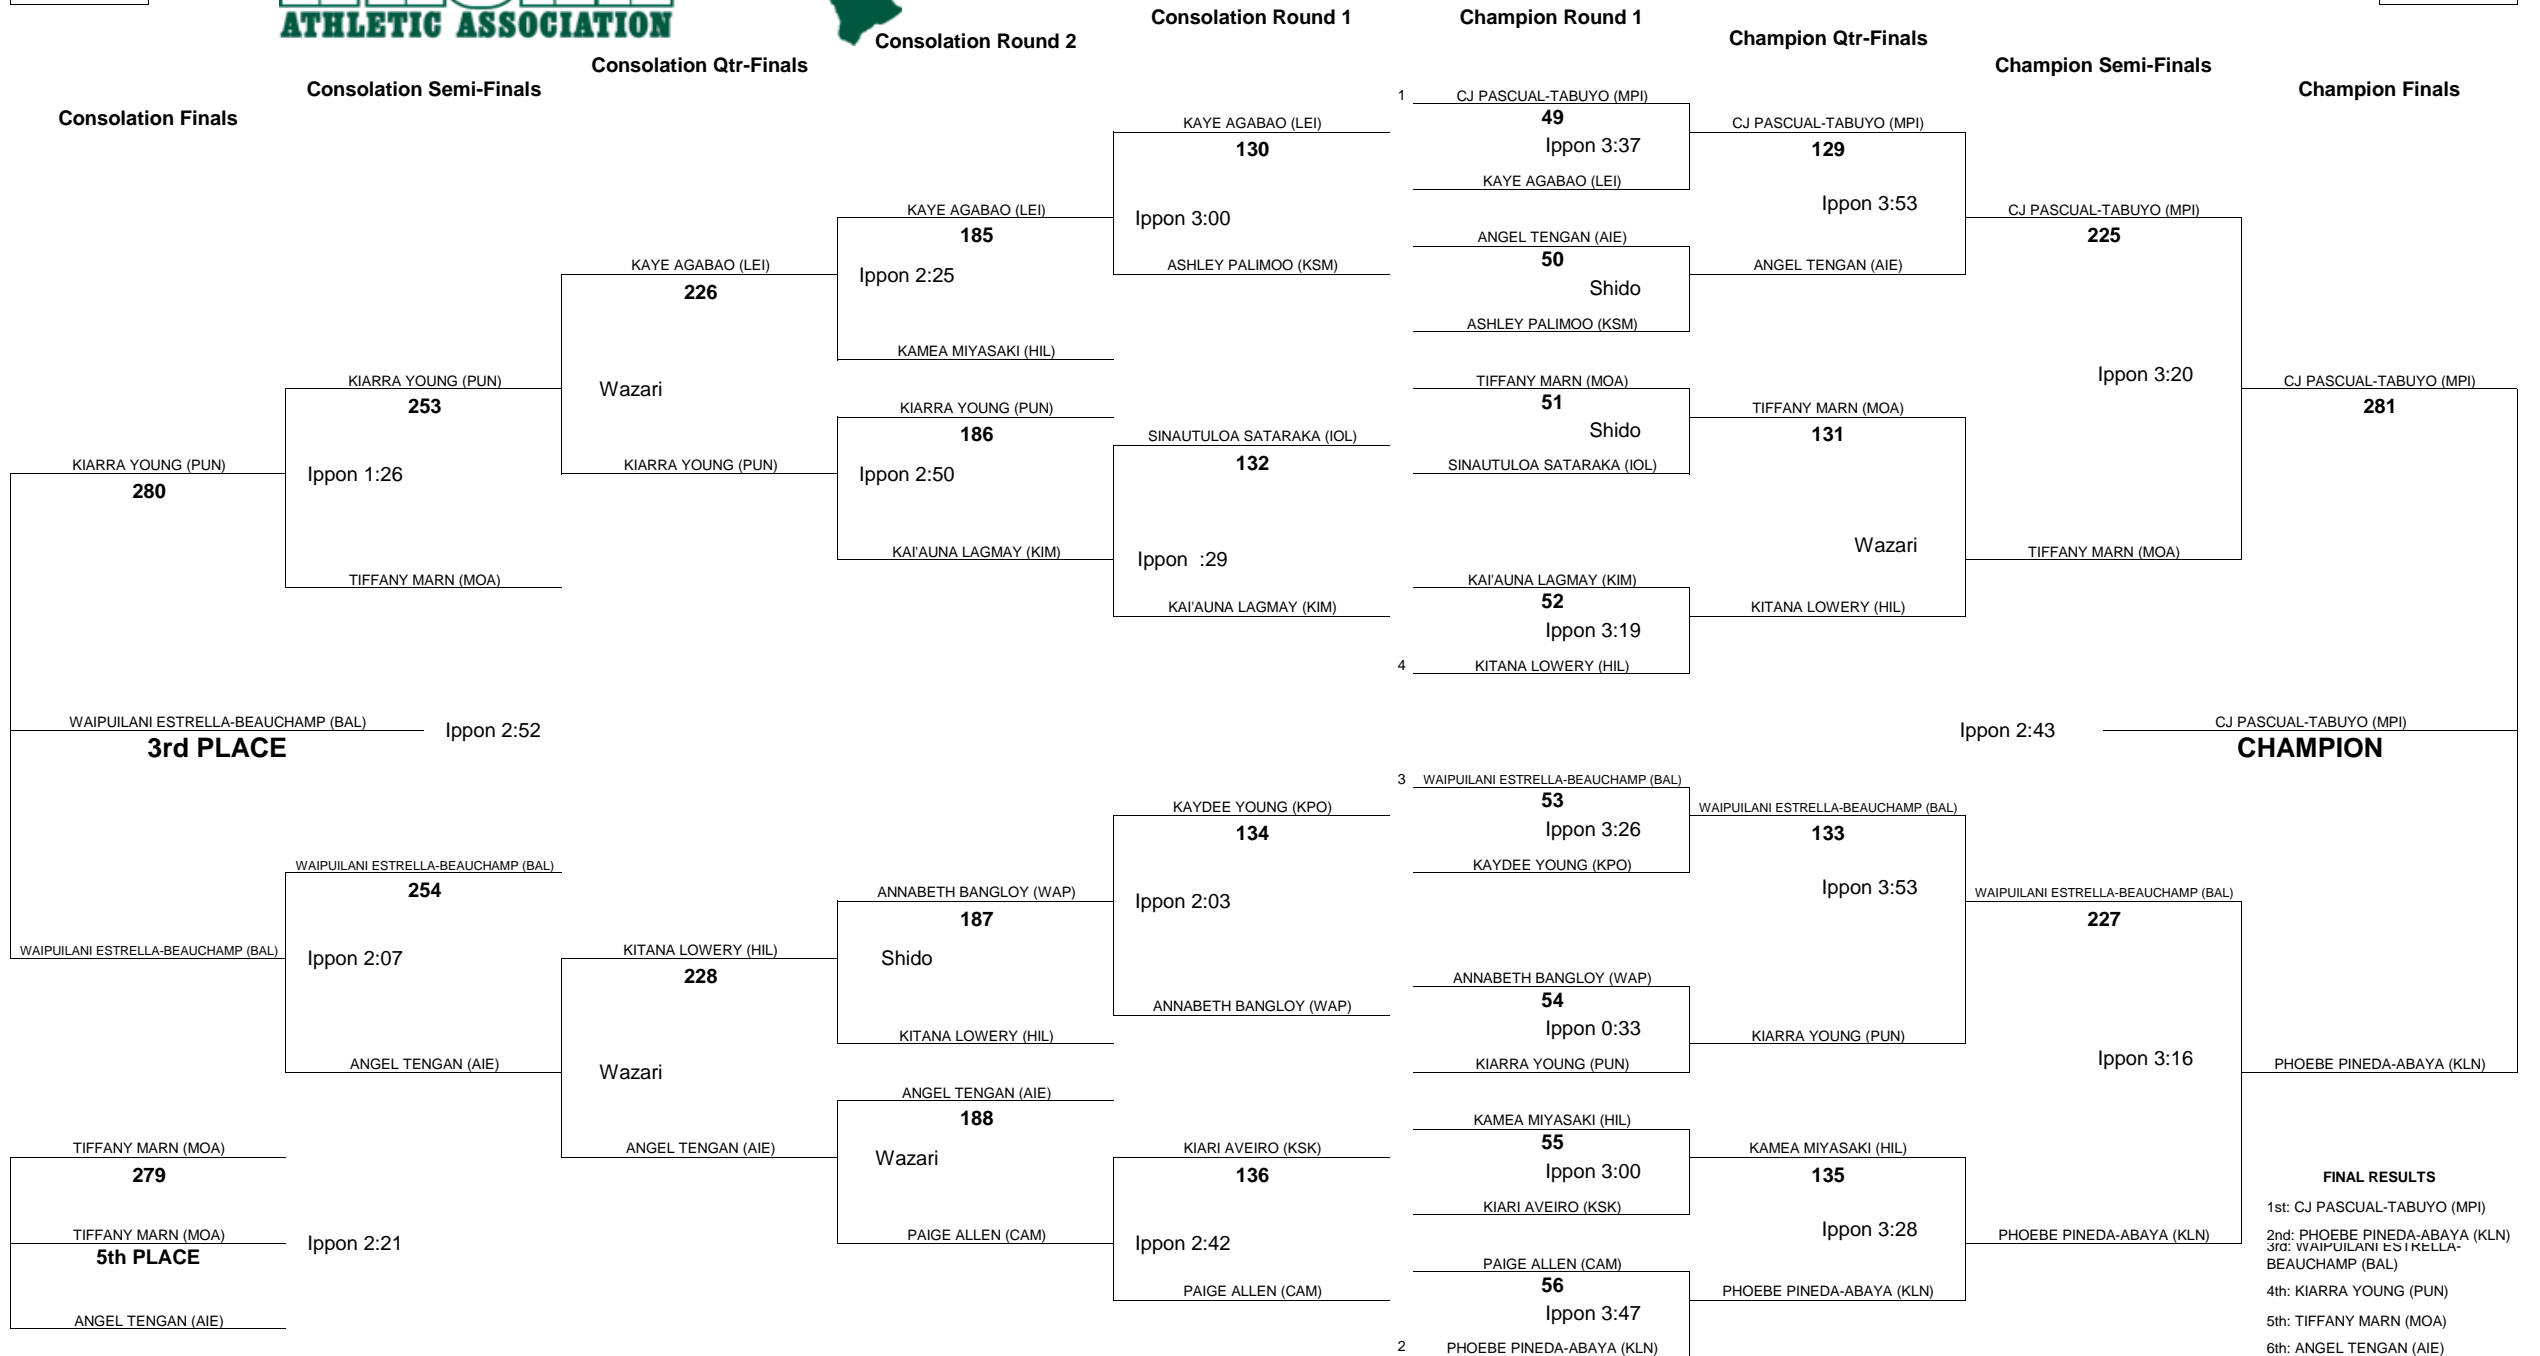

HAWAII HIGH SCHOOL ATHLETIC ASSOCIATION 2019 GIRLS JUDO CHAMPIONSHIPS

WEIGHT CLASS

139

WEIGHT CLASS

139