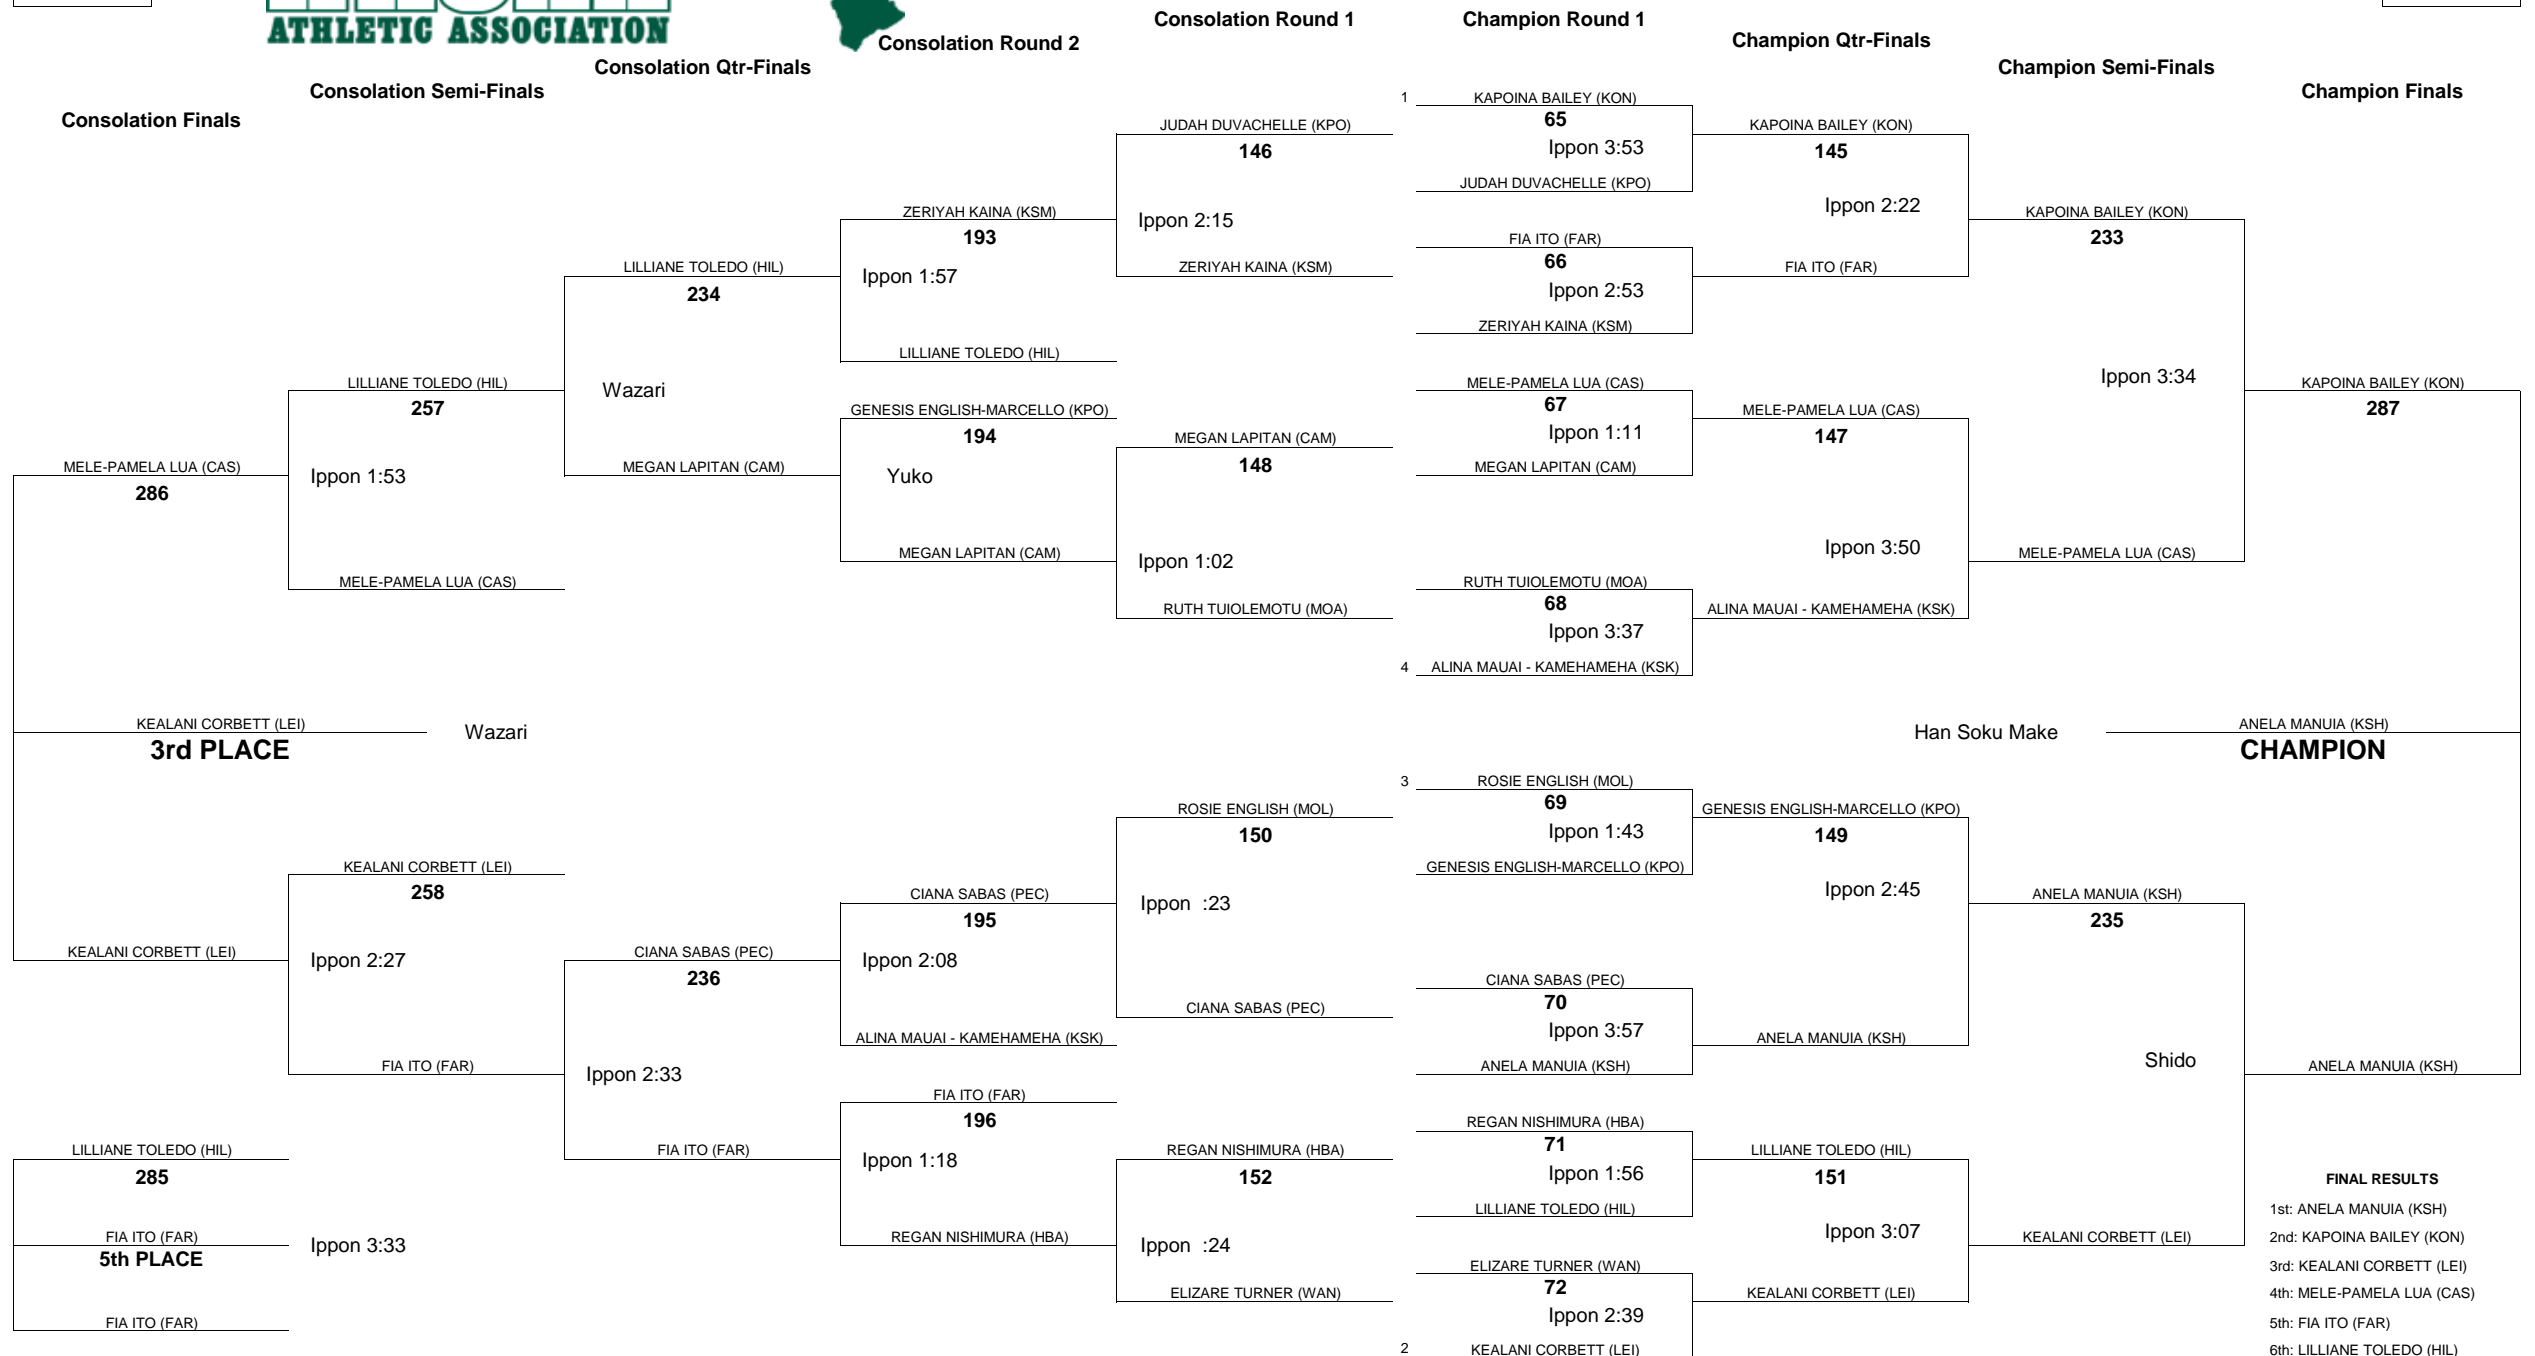

139

WEIGHT CLASS

139

HAWAII HIGH SCHOOL ATHLETIC ASSOCIATION 2019 GIRLS JUDO CHAMPIONSHIPS

WEIGHT CLASS

172

WEIGHT CLASS

172