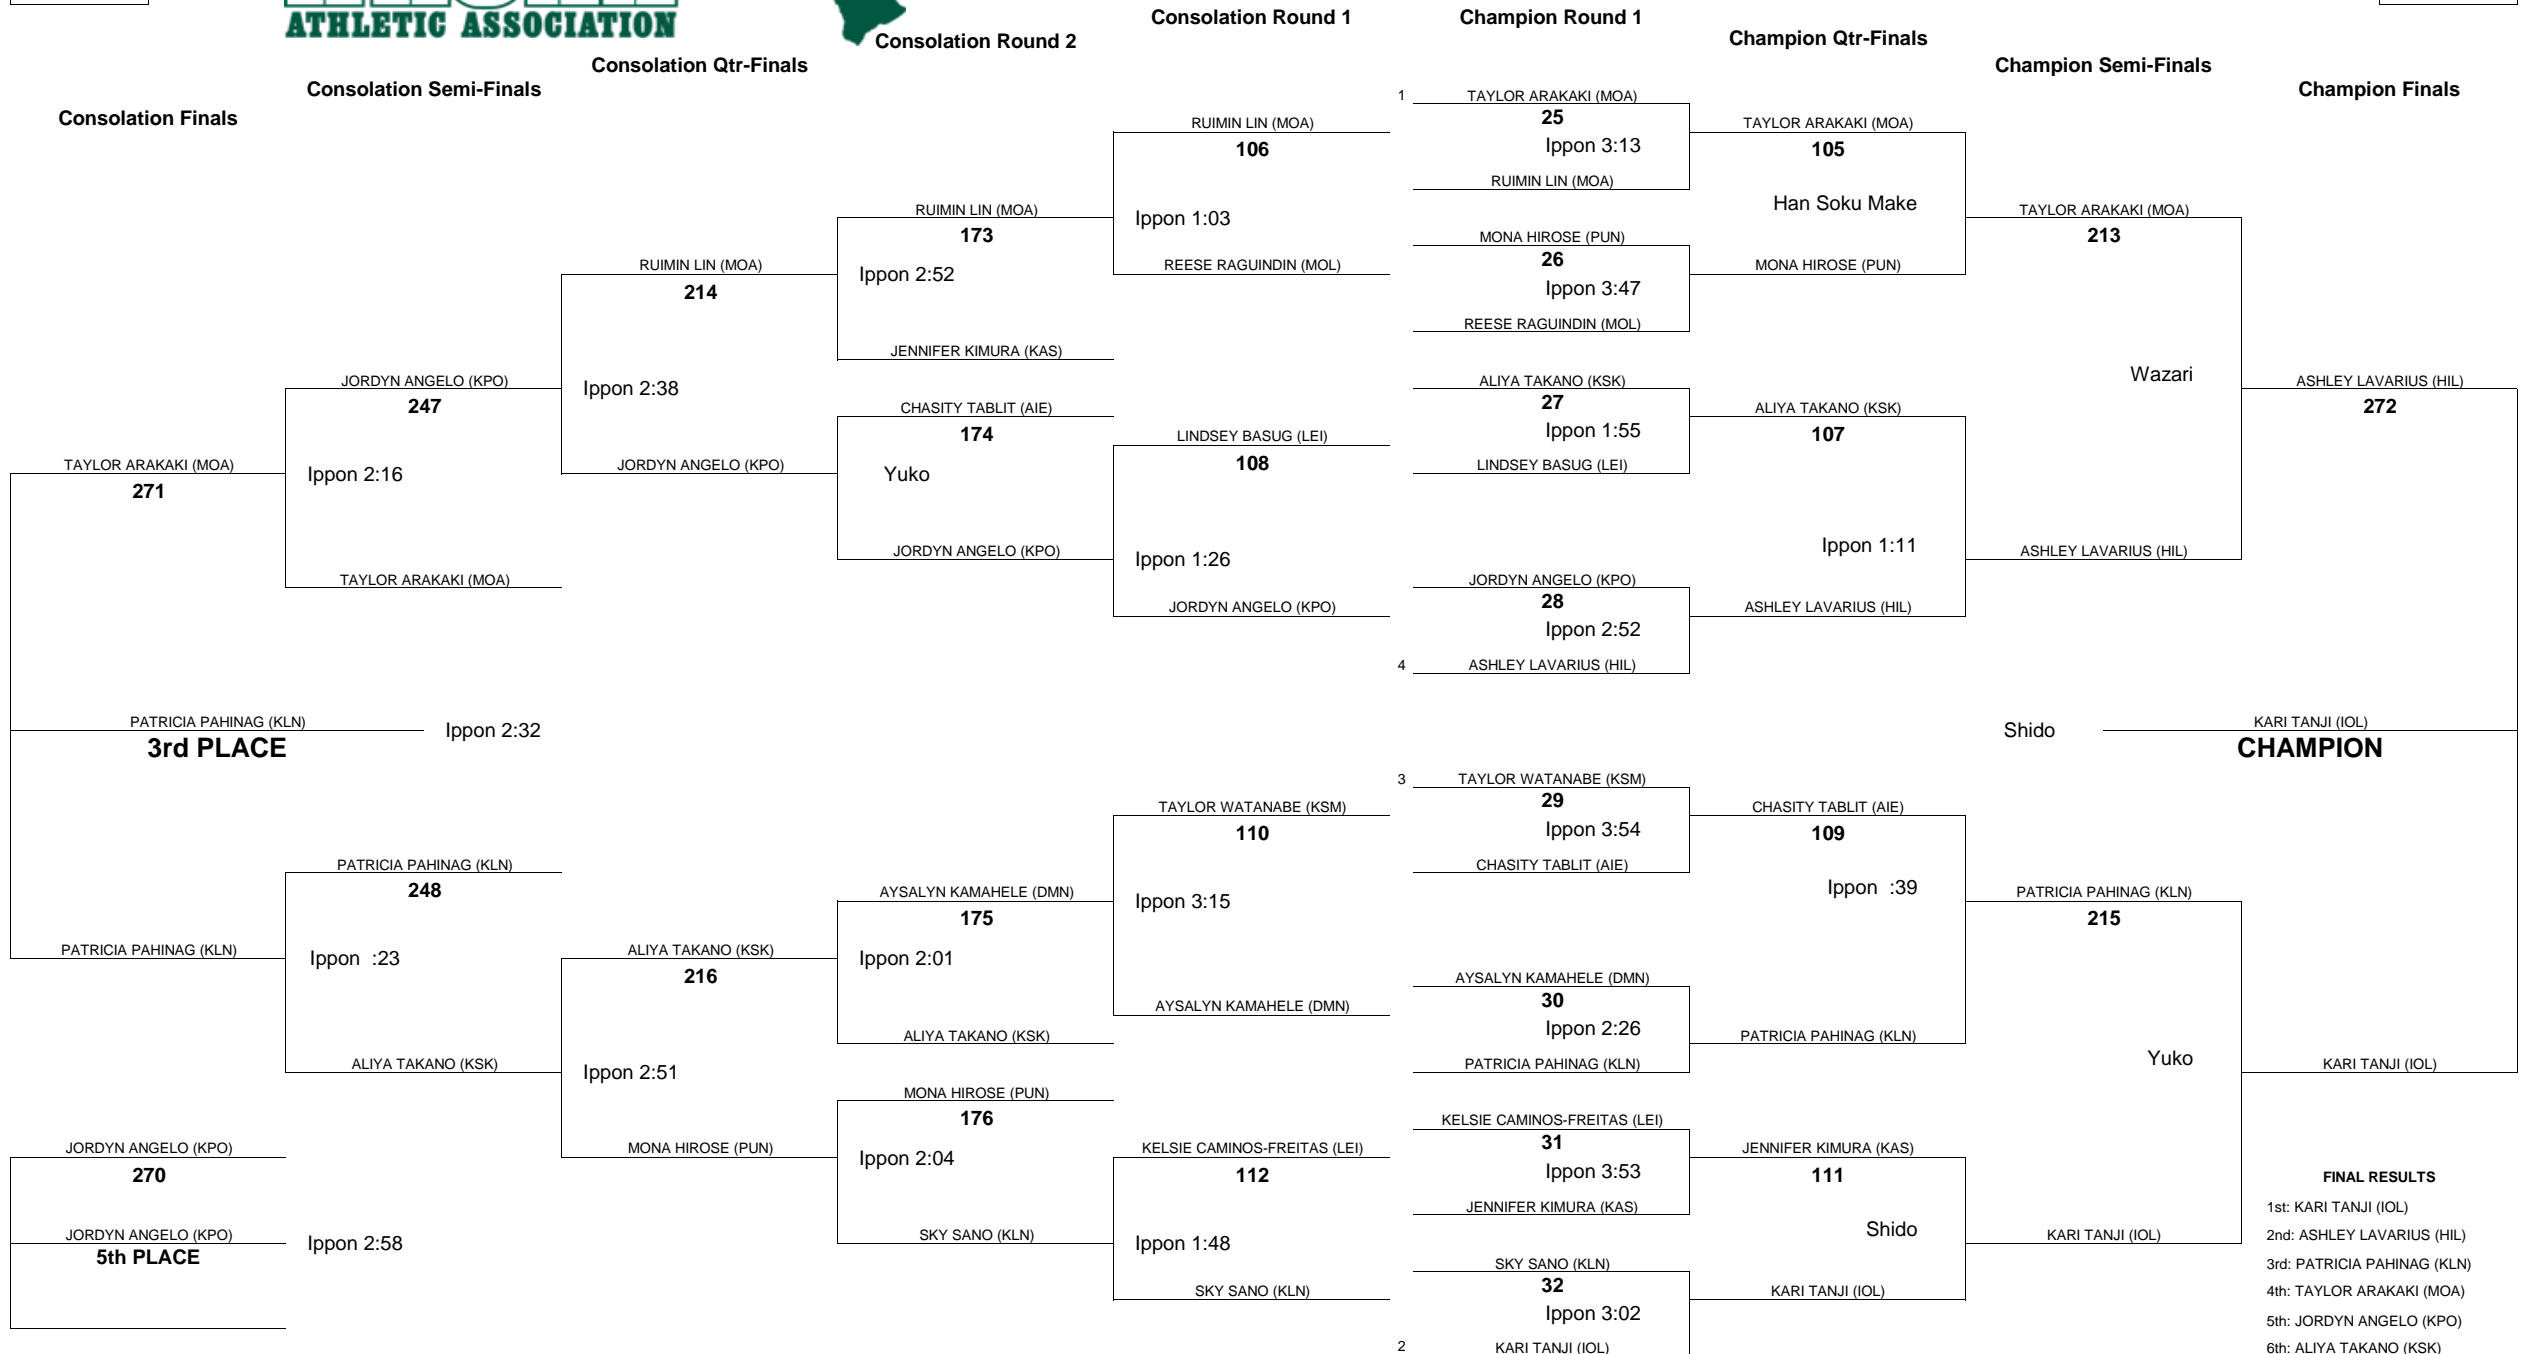

HAWAII HIGH SCHOOL ATHLETIC ASSOCIATION 2019 GIRLS JUDO CHAMPIONSHIPS

WEIGHT CLASS

115

WEIGHT CLASS

115