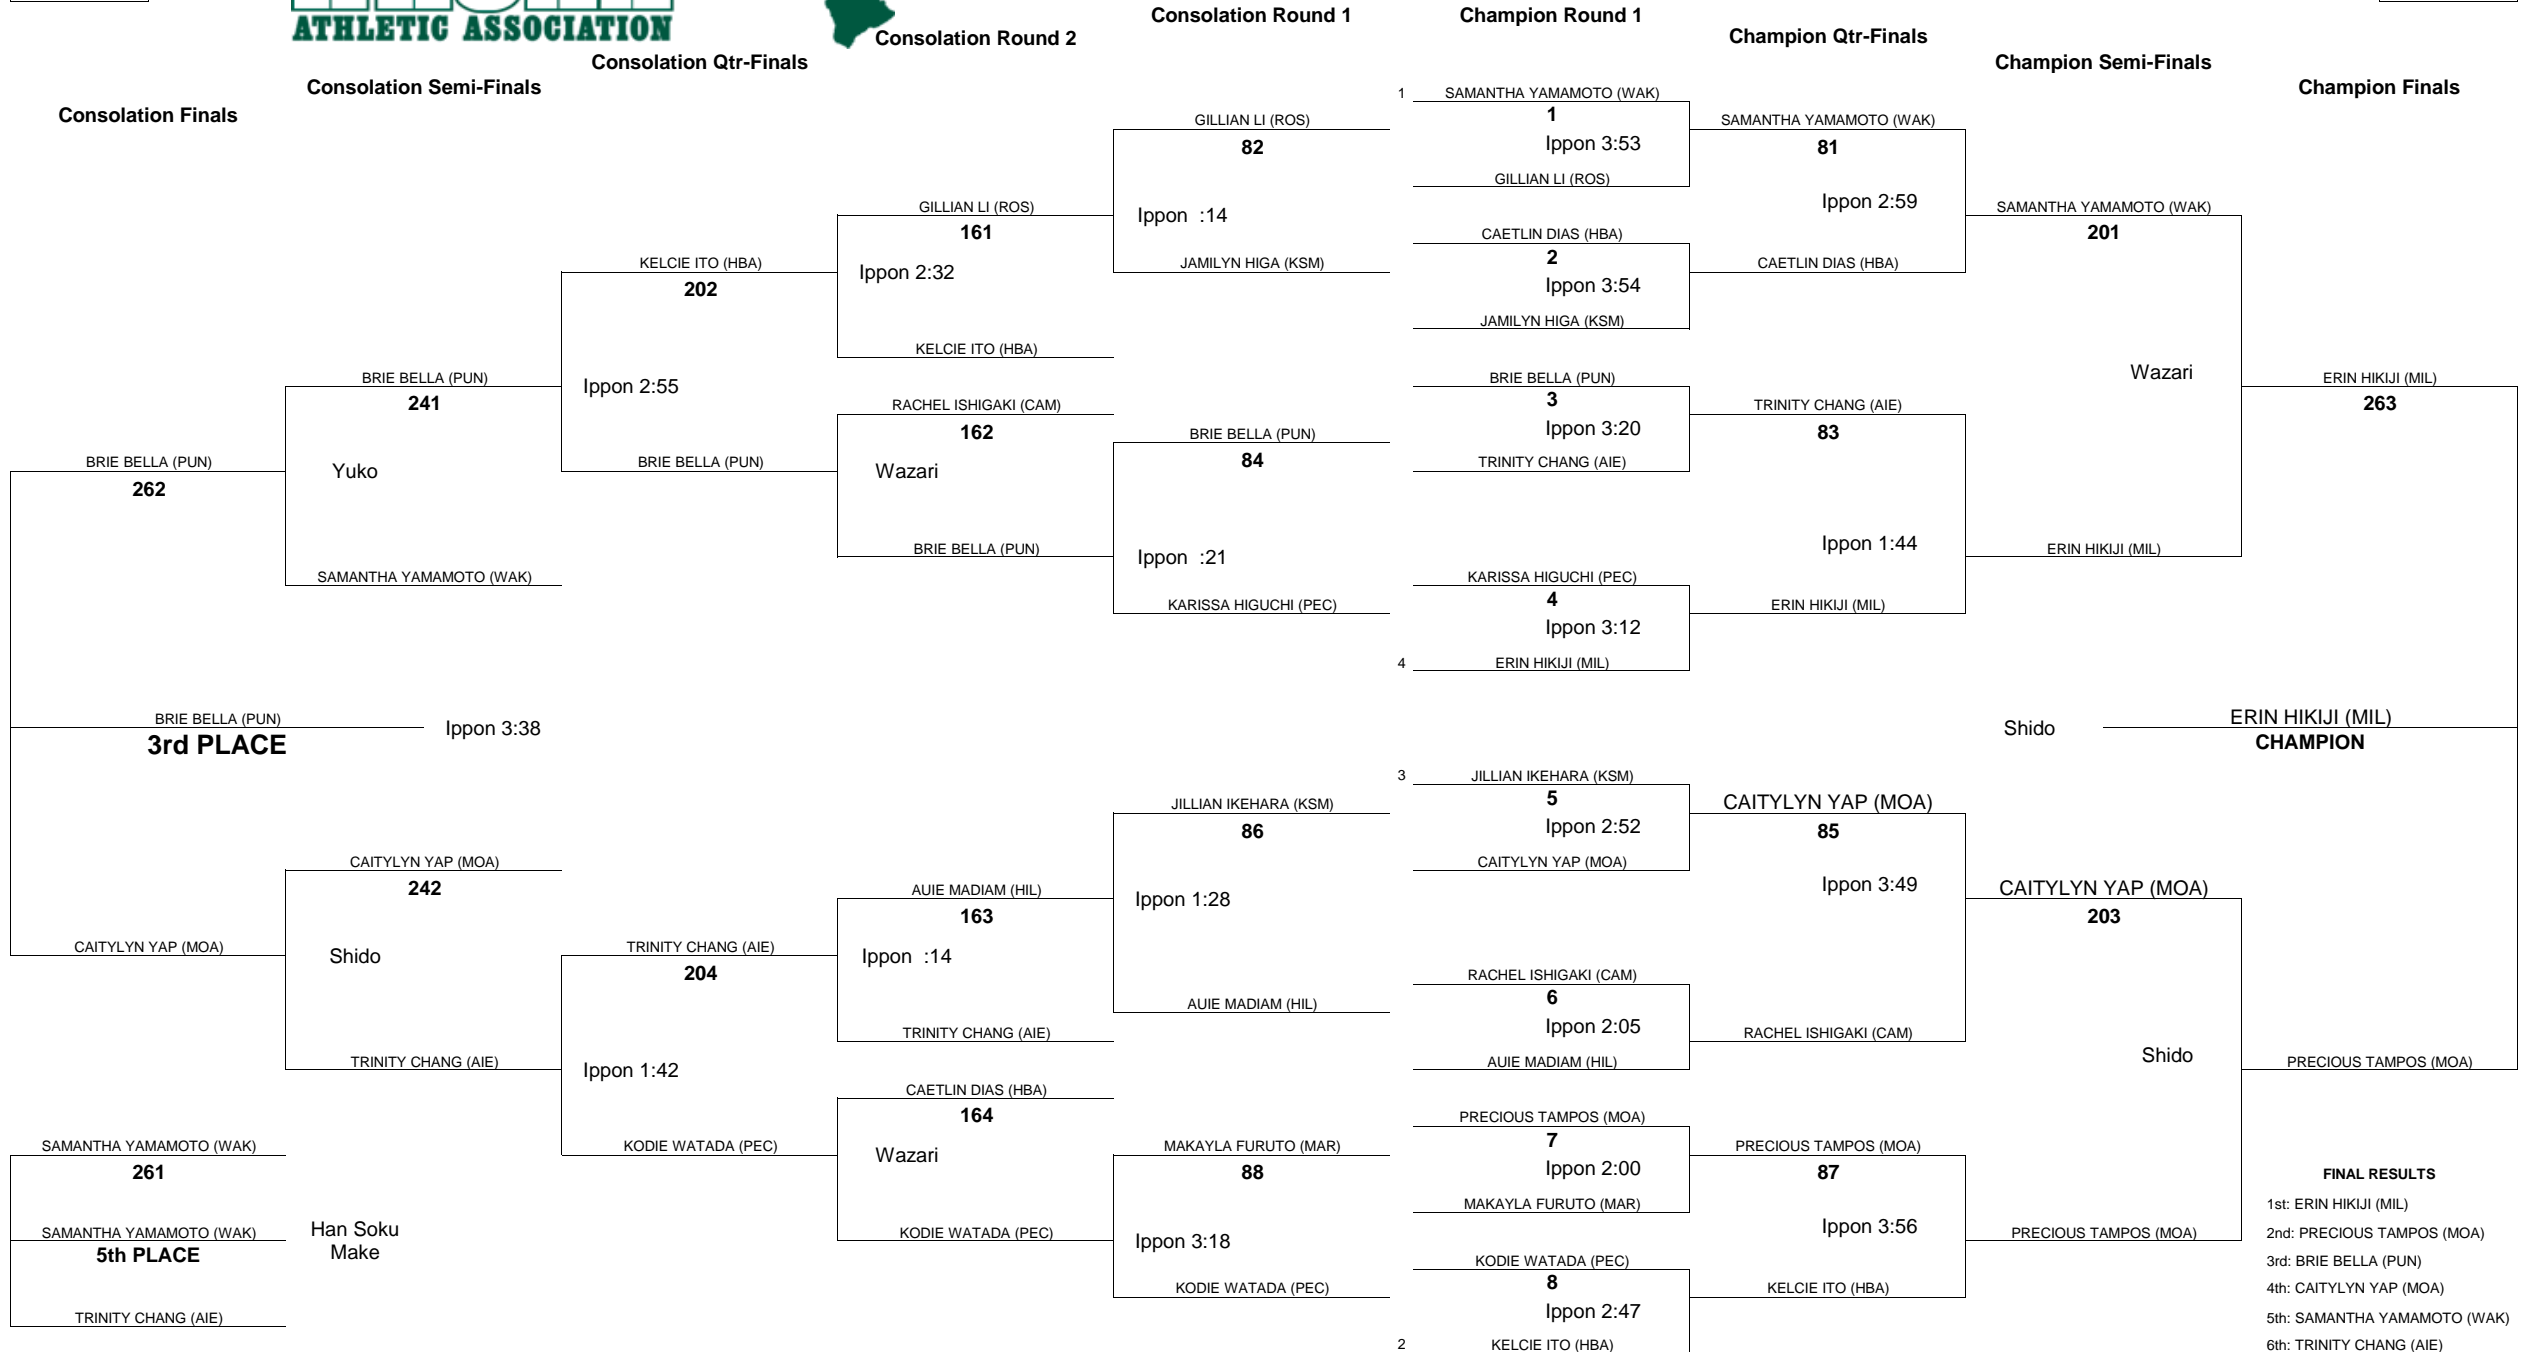

WEIGHT CLASS

98

HAWAII HIGH SCHOOL ATHLETIC ASSOCIATION 2019 GIRLS JUDO CHAMPIONSHIPS

WEIGHT CLASS

98

HAWAII HIGH SCHOOL ATHLETIC ASSOCIATION 2019 GIRLS JUDO CHAMPIONSHIPS

WEIGHT CLASS

103