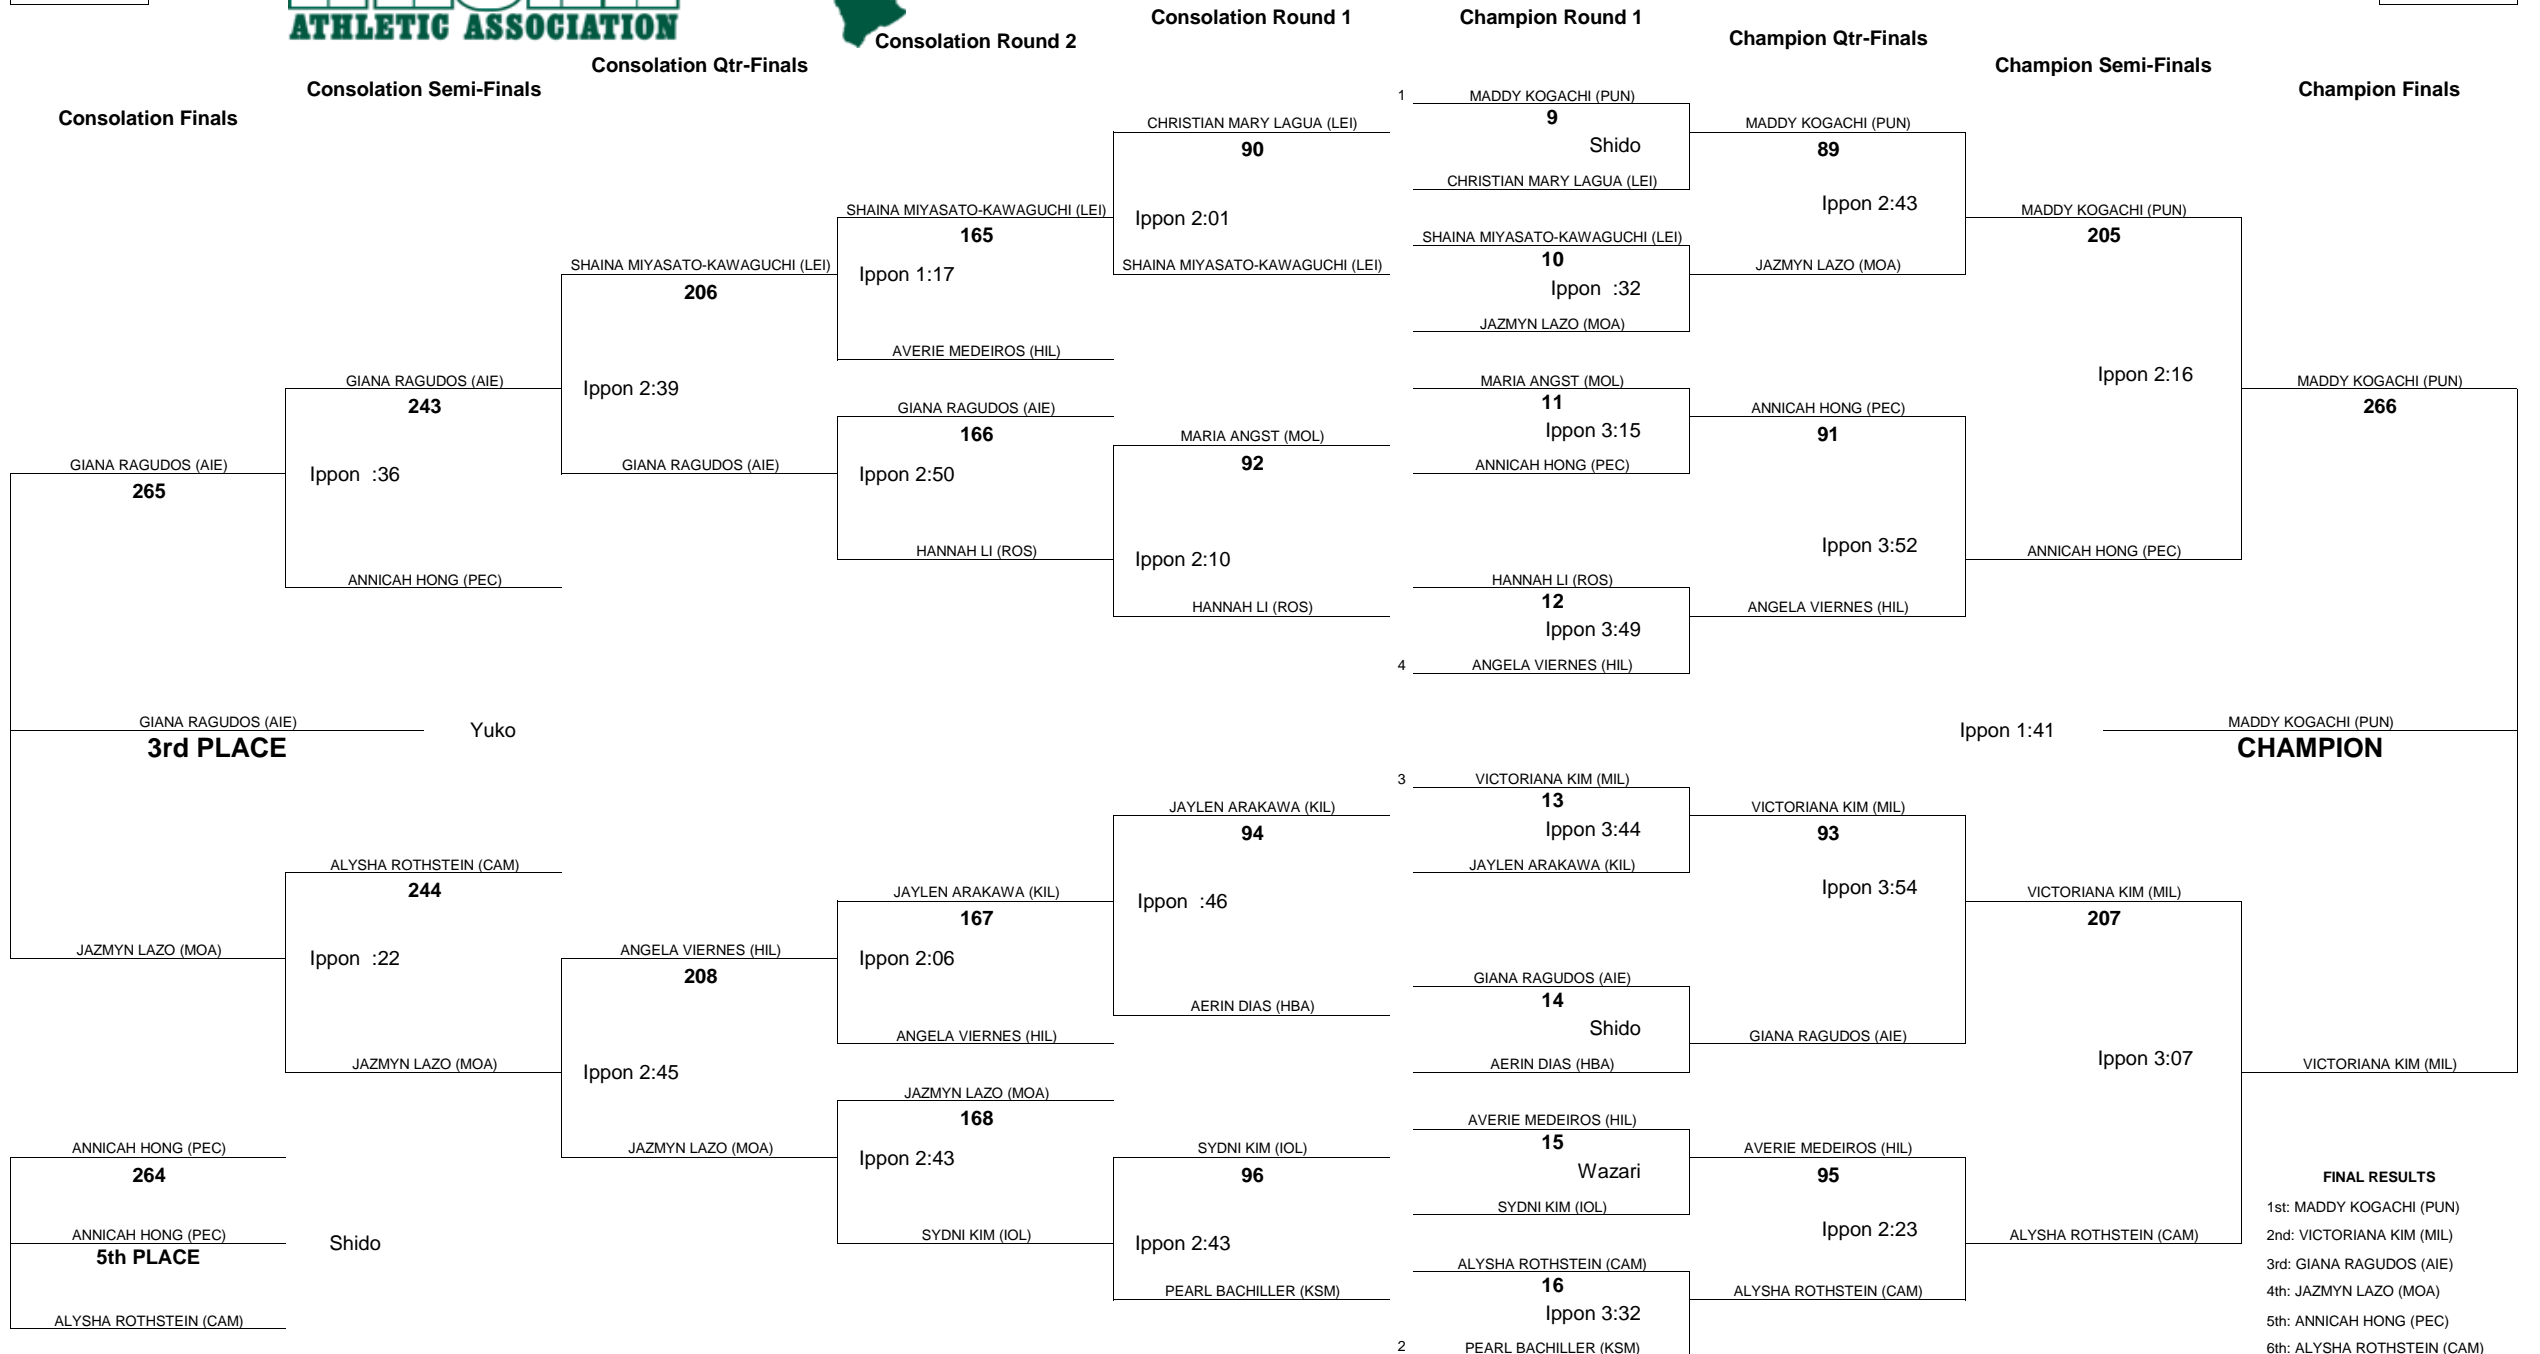

HAWAII HIGH SCHOOL ATHLETIC ASSOCIATION 2019 GIRLS JUDO CHAMPIONSHIPS

WEIGHT CLASS

103

WEIGHT CLASS

103