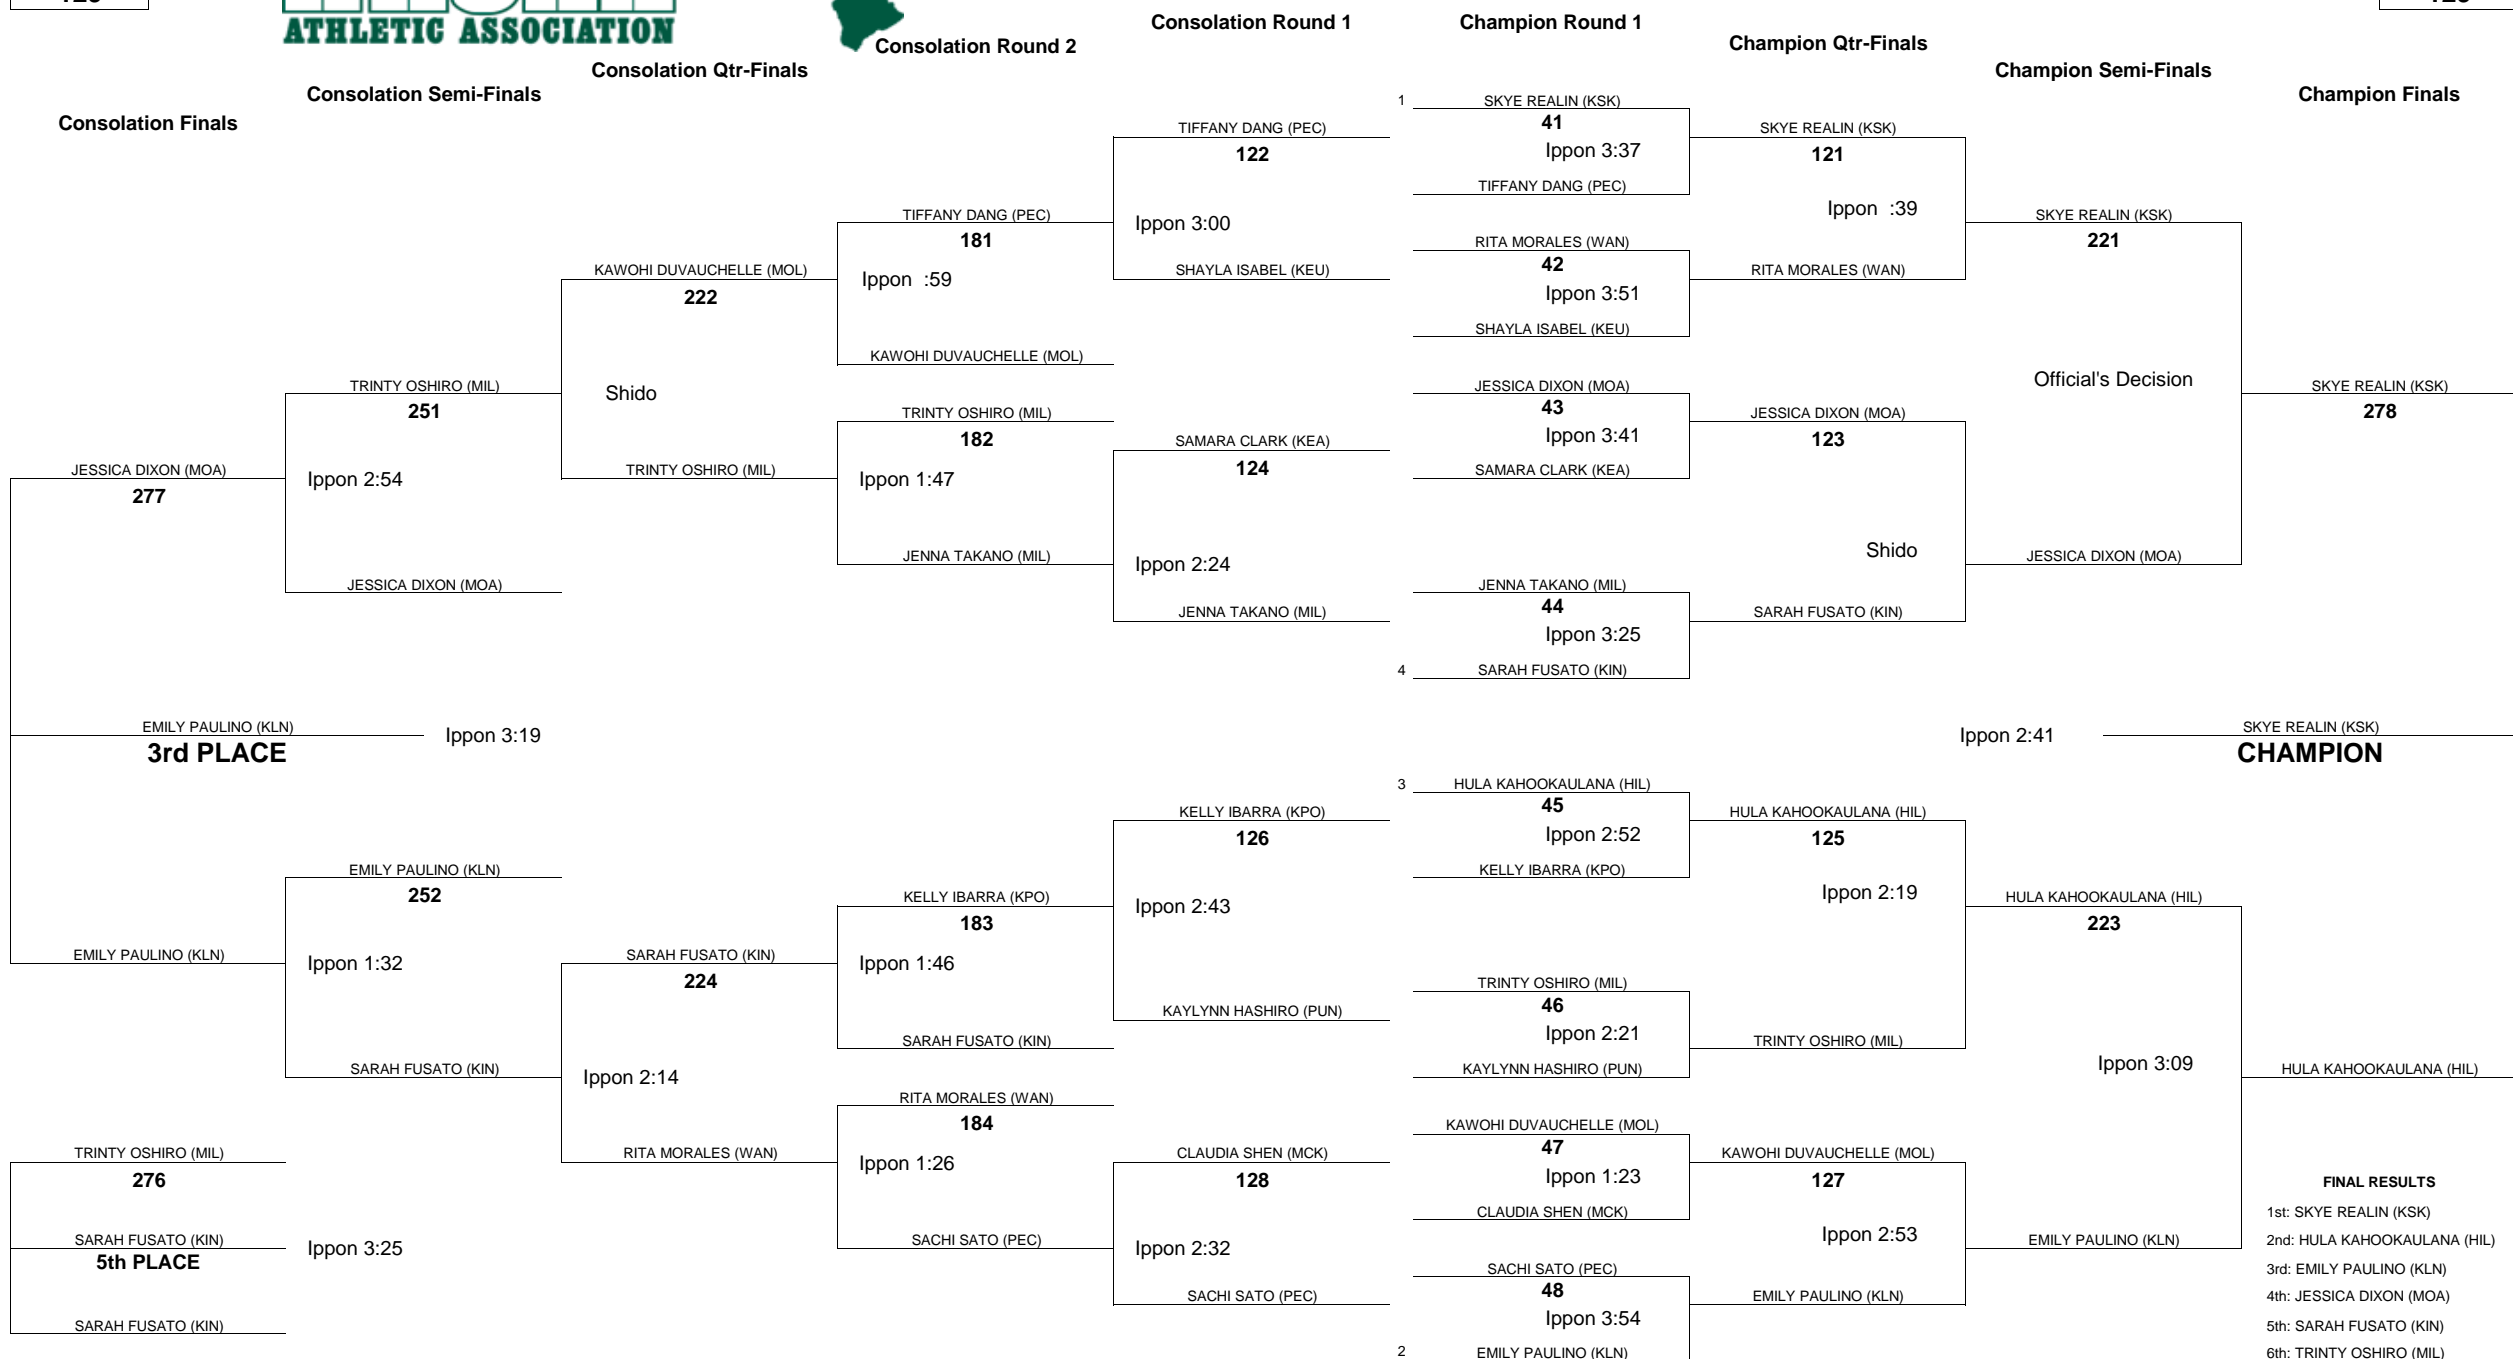

122

HAWAII HIGH SCHOOL ATHLETIC ASSOCIATION 2019 GIRLS JUDO CHAMPIONSHIPS

WEIGHT CLASS

129

WEIGHT CLASS

129

HAWAII HIGH SCHOOL ATHLETIC ASSOCIATION 2019 GIRLS JUDO CHAMPIONSHIPS

WEIGHT CLASS