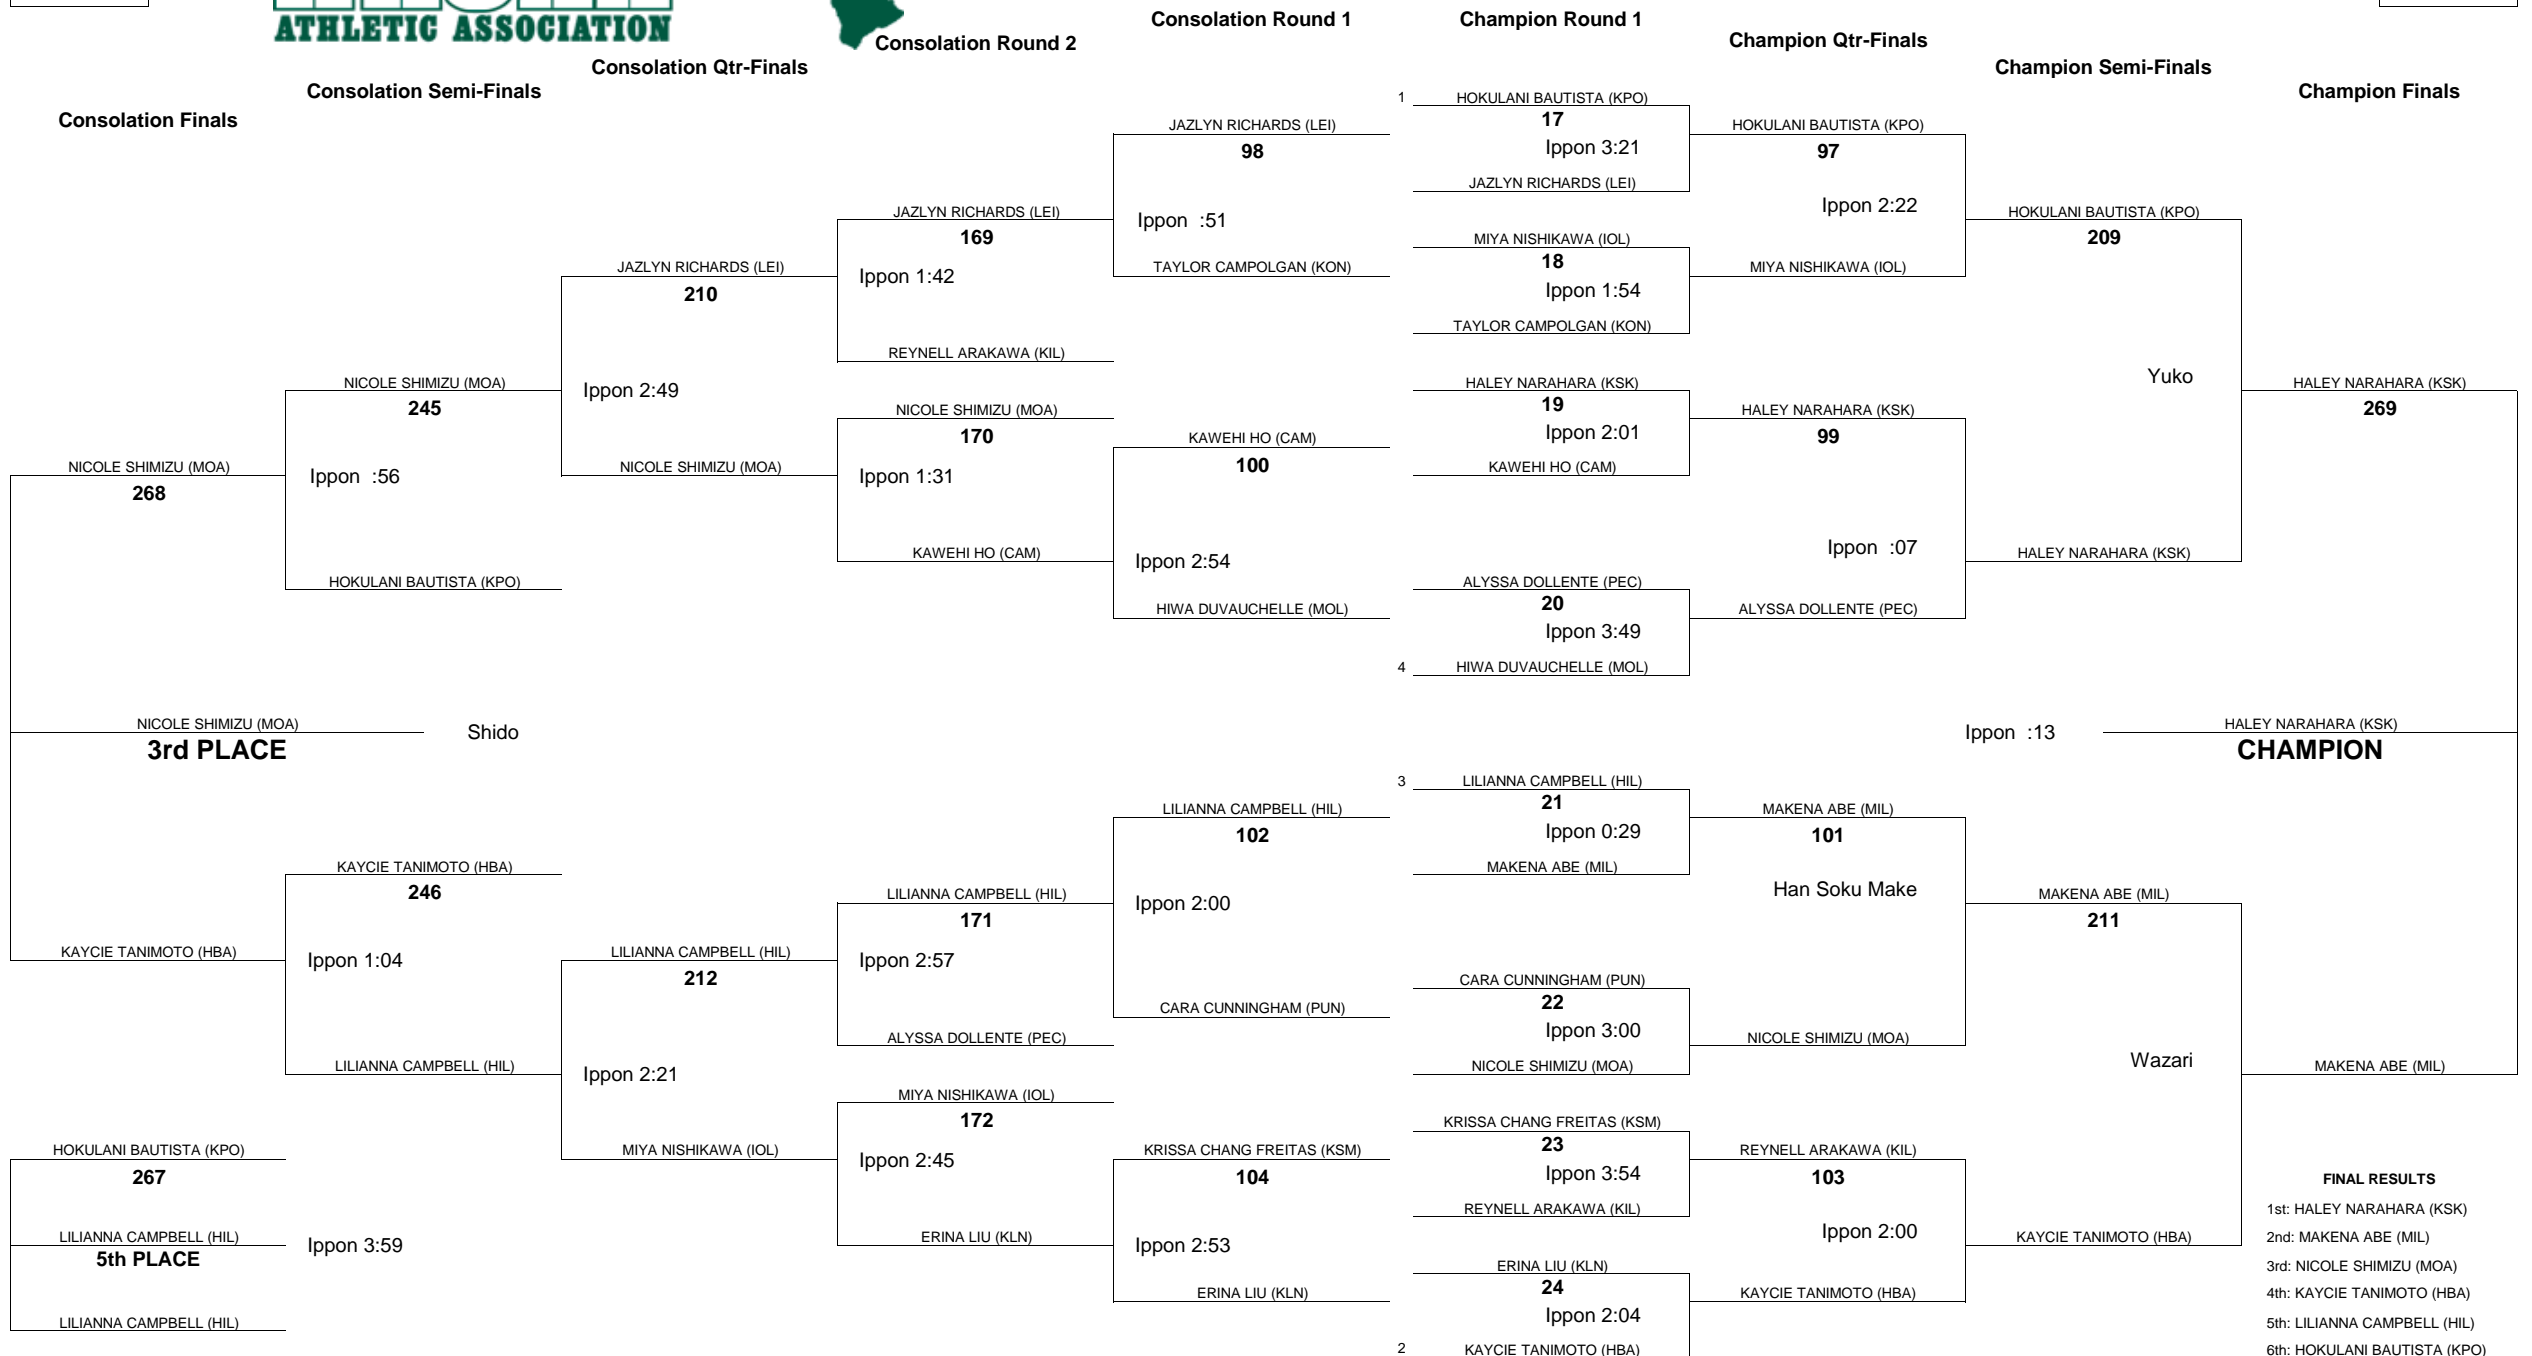

WEIGHT CLASS

103

HAWAII HIGH SCHOOL ATHLETIC ASSOCIATION 2019 GIRLS JUDO CHAMPIONSHIPS

WEIGHT CLASS

109

WEIGHT CLASS

109

HAWAII HIGH SCHOOL ATHLETIC ASSOCIATION 2019 GIRLS JUDO CHAMPIONSHIPS