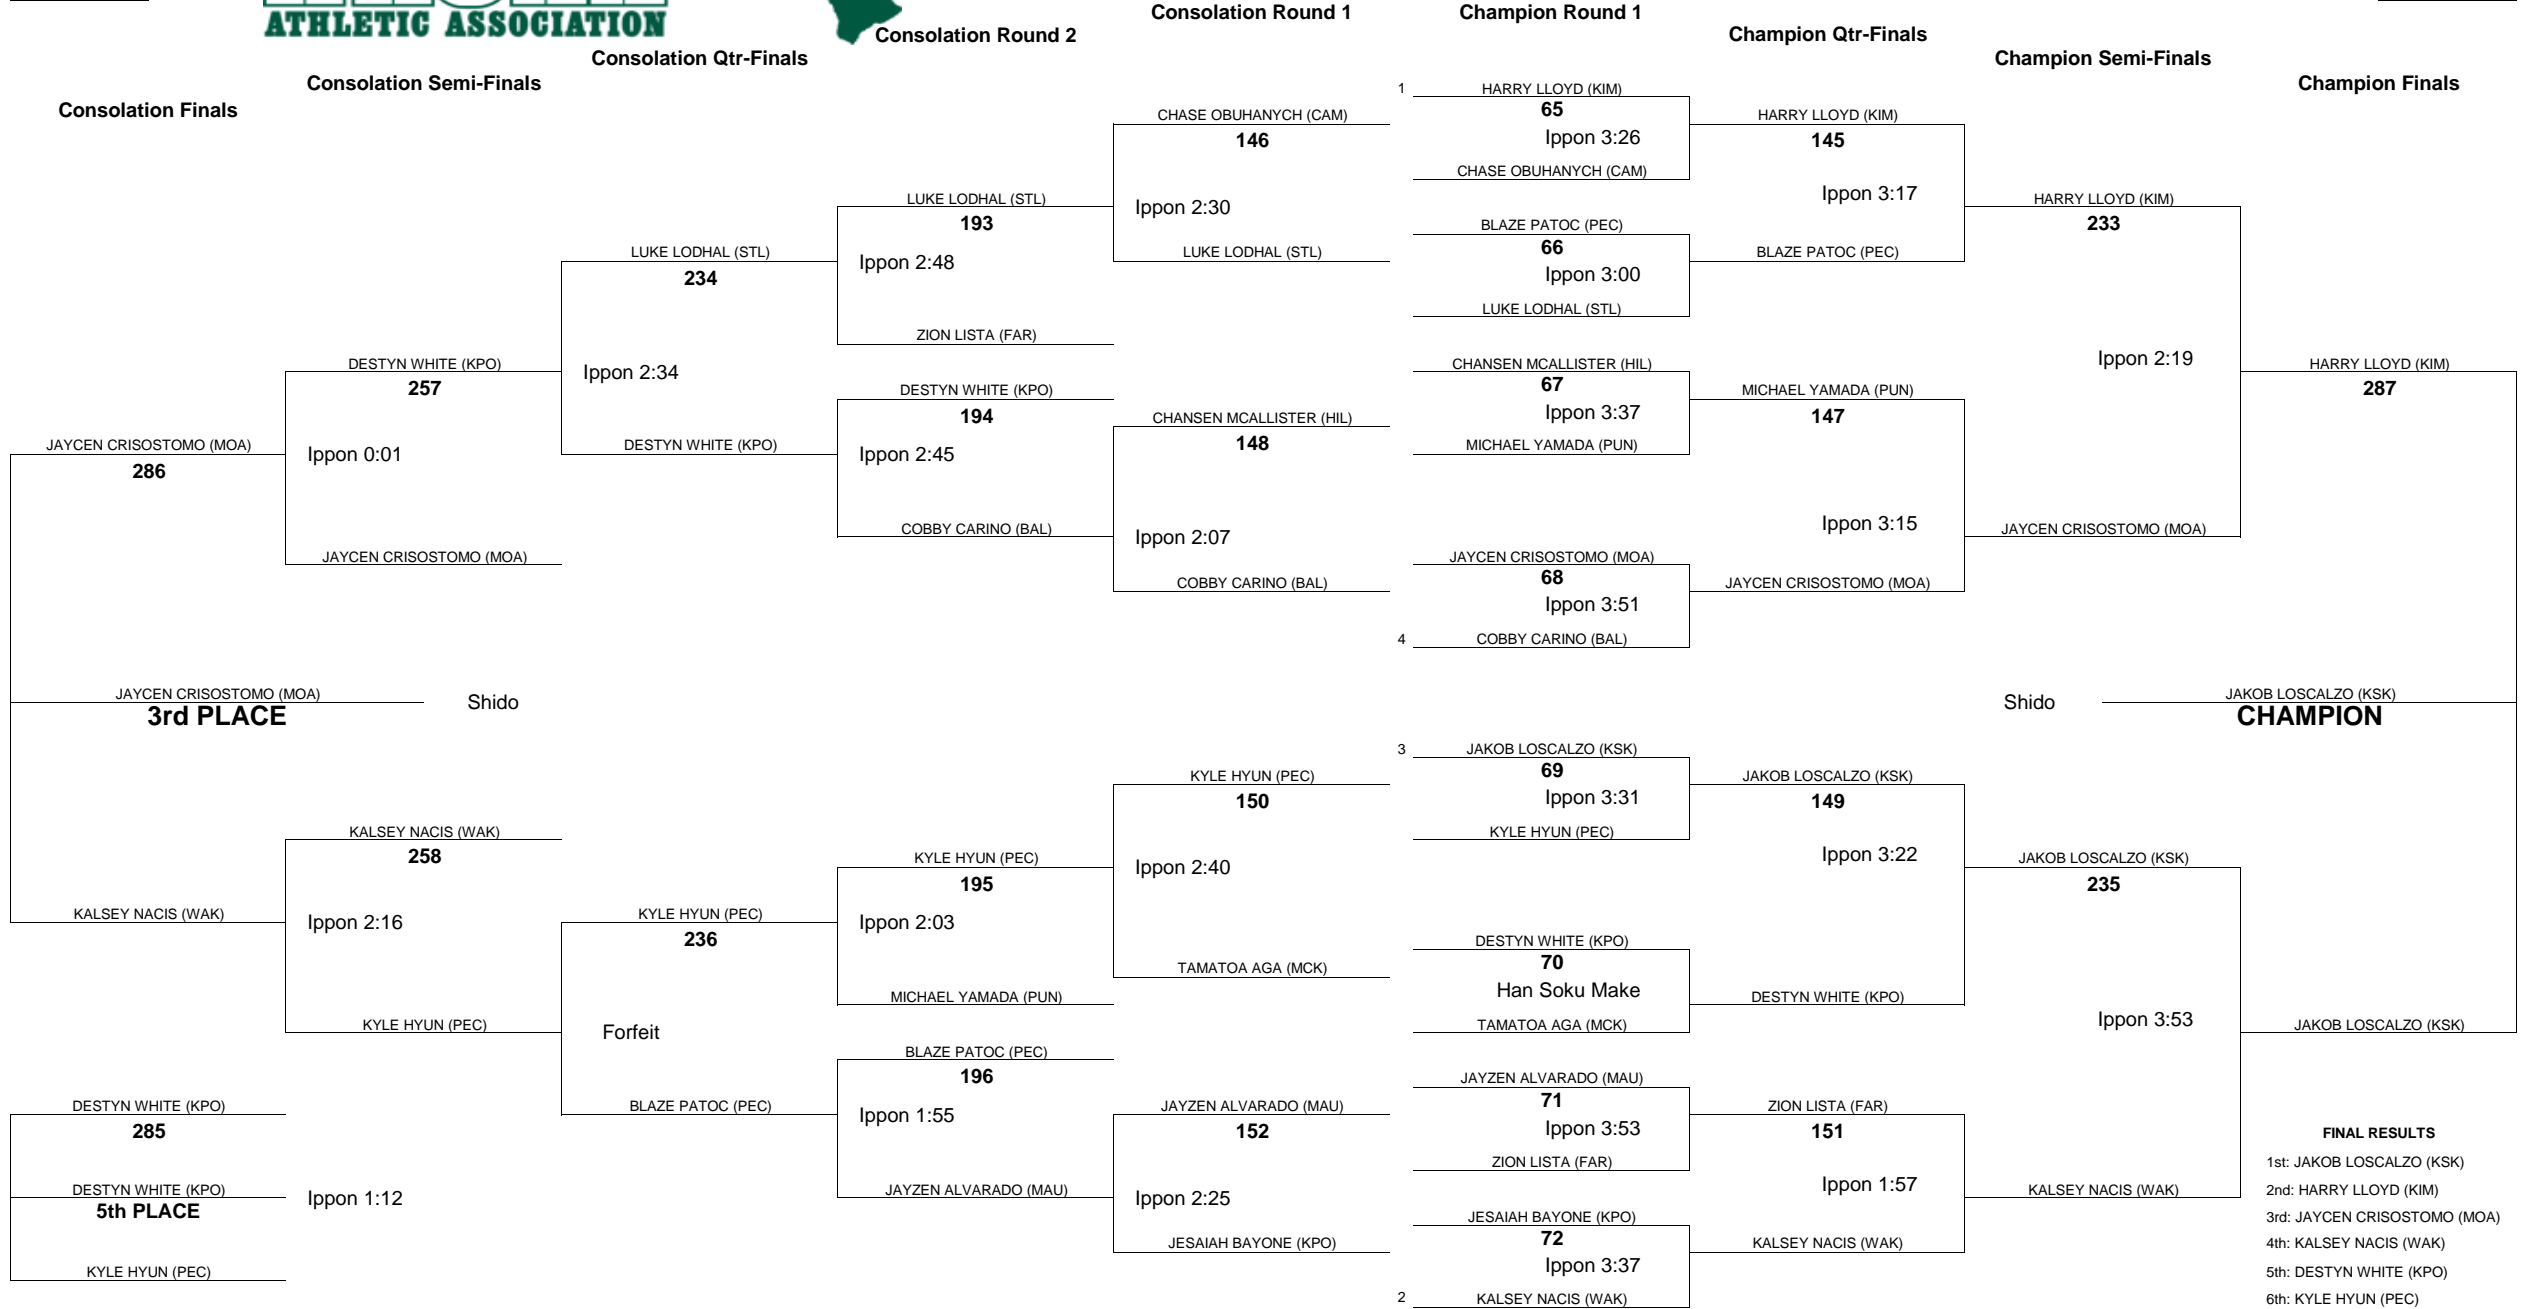

HAWAII HIGH SCHOOL ATHLETIC ASSOCIATION 2019 BOYS JUDO CHAMPIONSHIPS

WEIGHT CLASS

220

WEIGHT CLASS

220