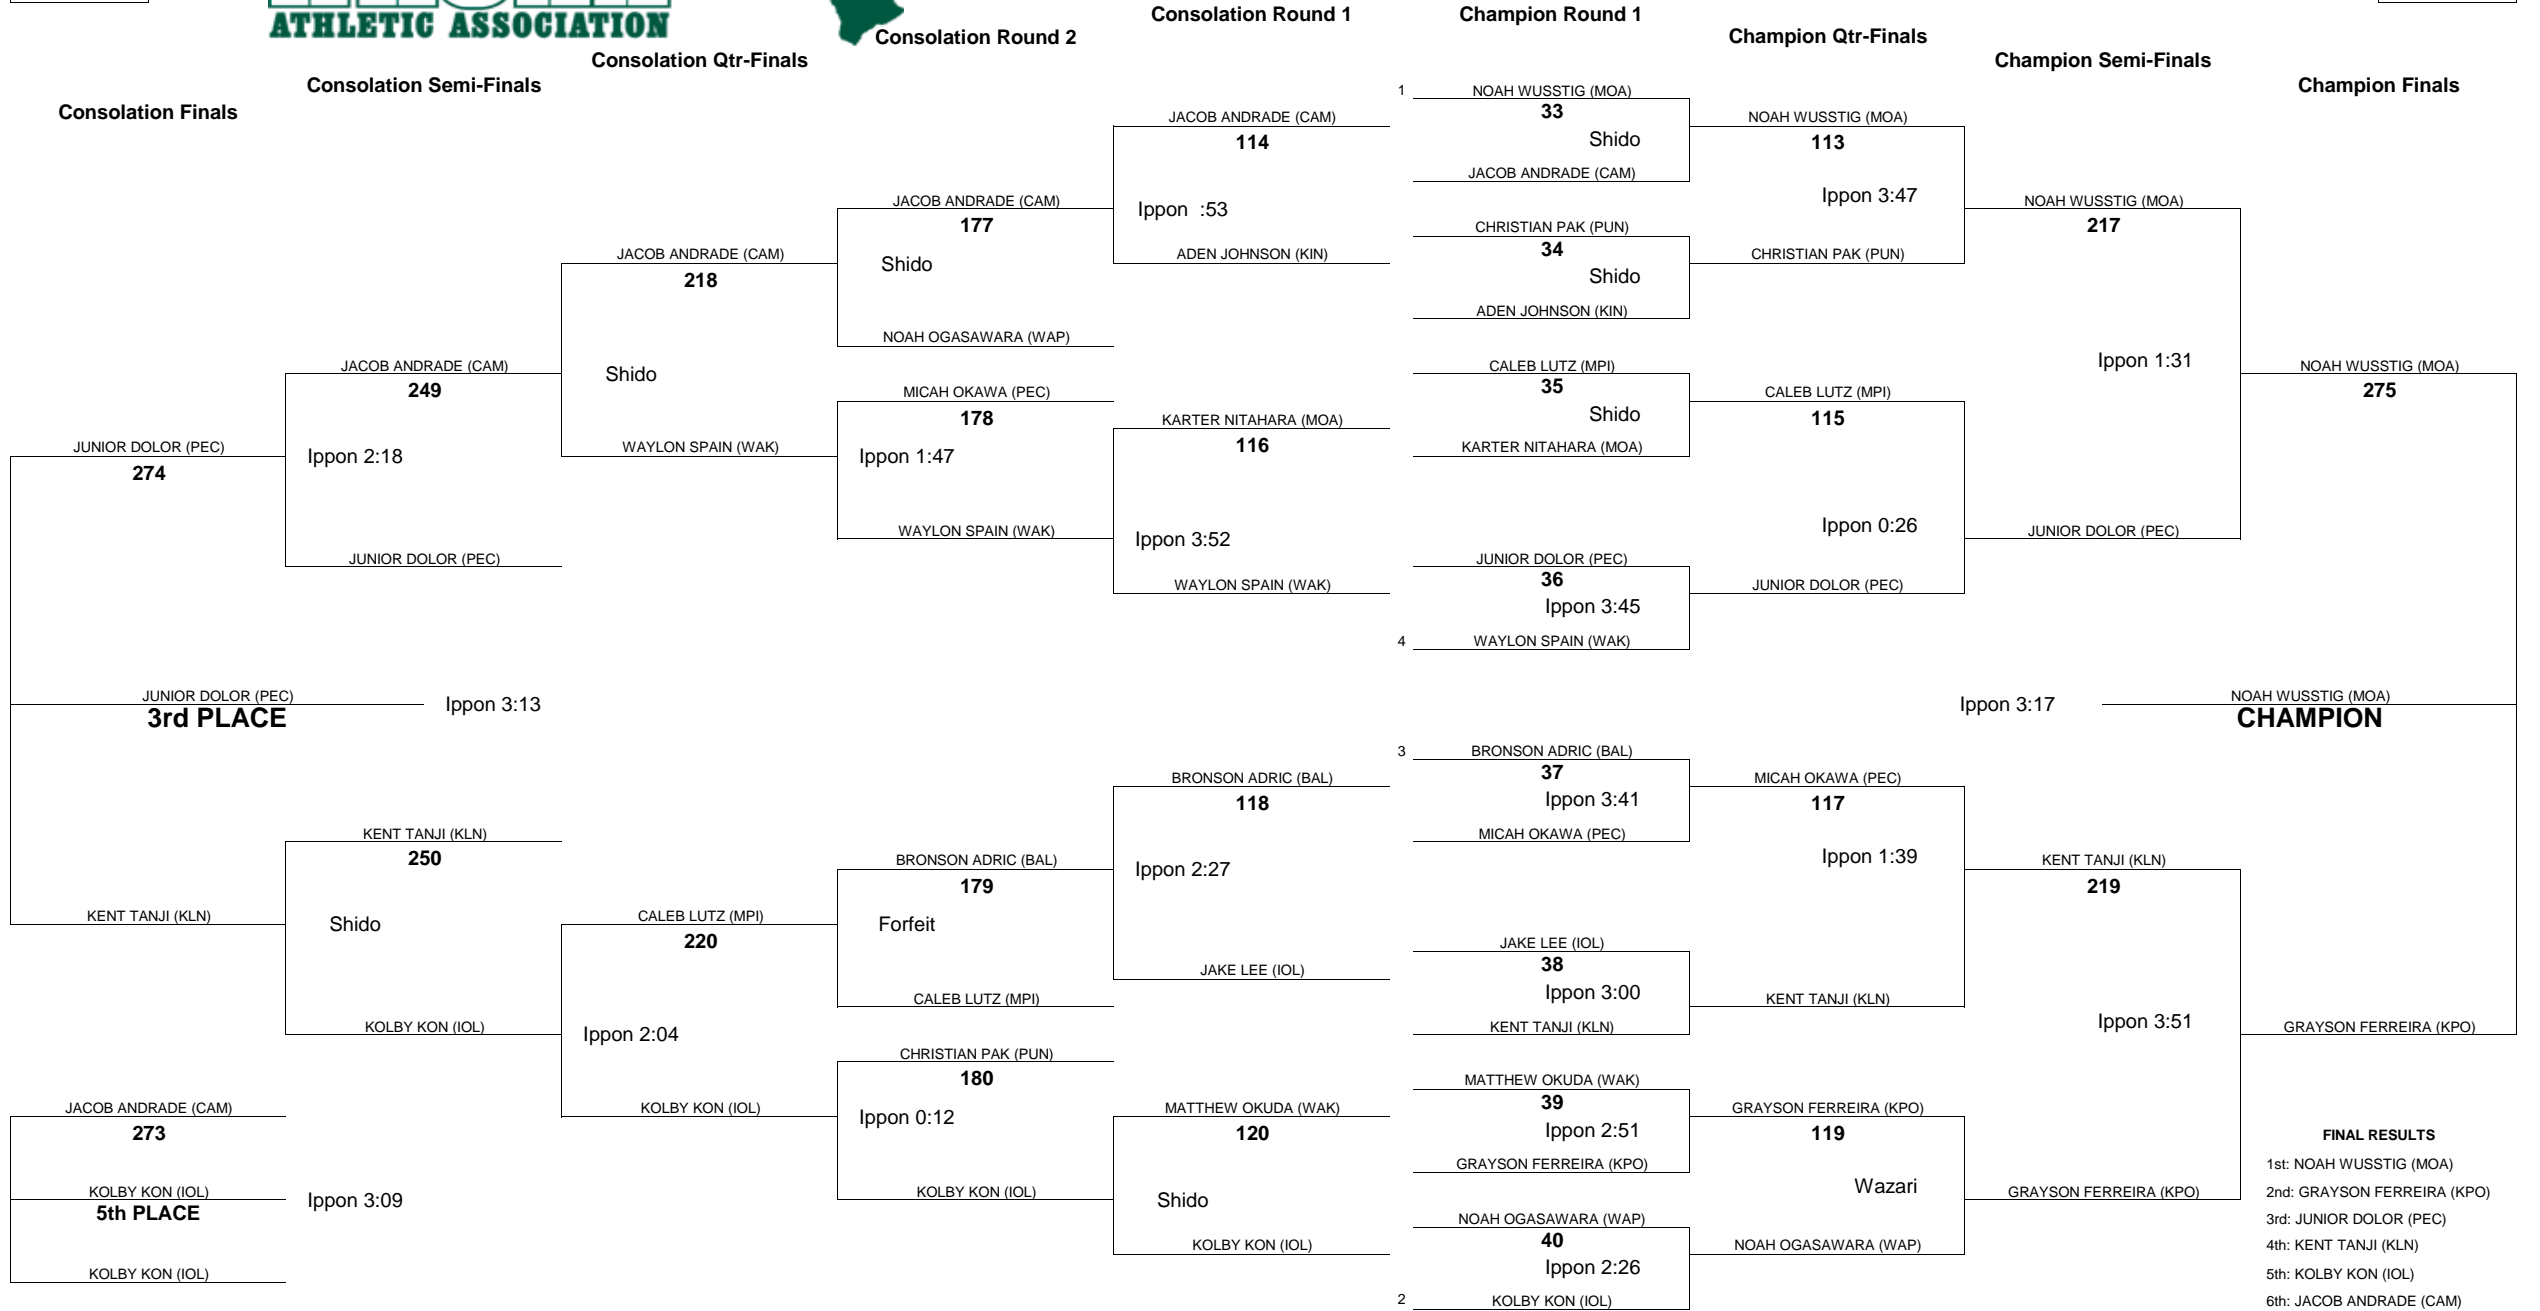

HAWAII HIGH SCHOOL ATHLETIC ASSOCIATION 2019 BOYS JUDO CHAMPIONSHIPS

WEIGHT CLASS

145

WEIGHT CLASS

145