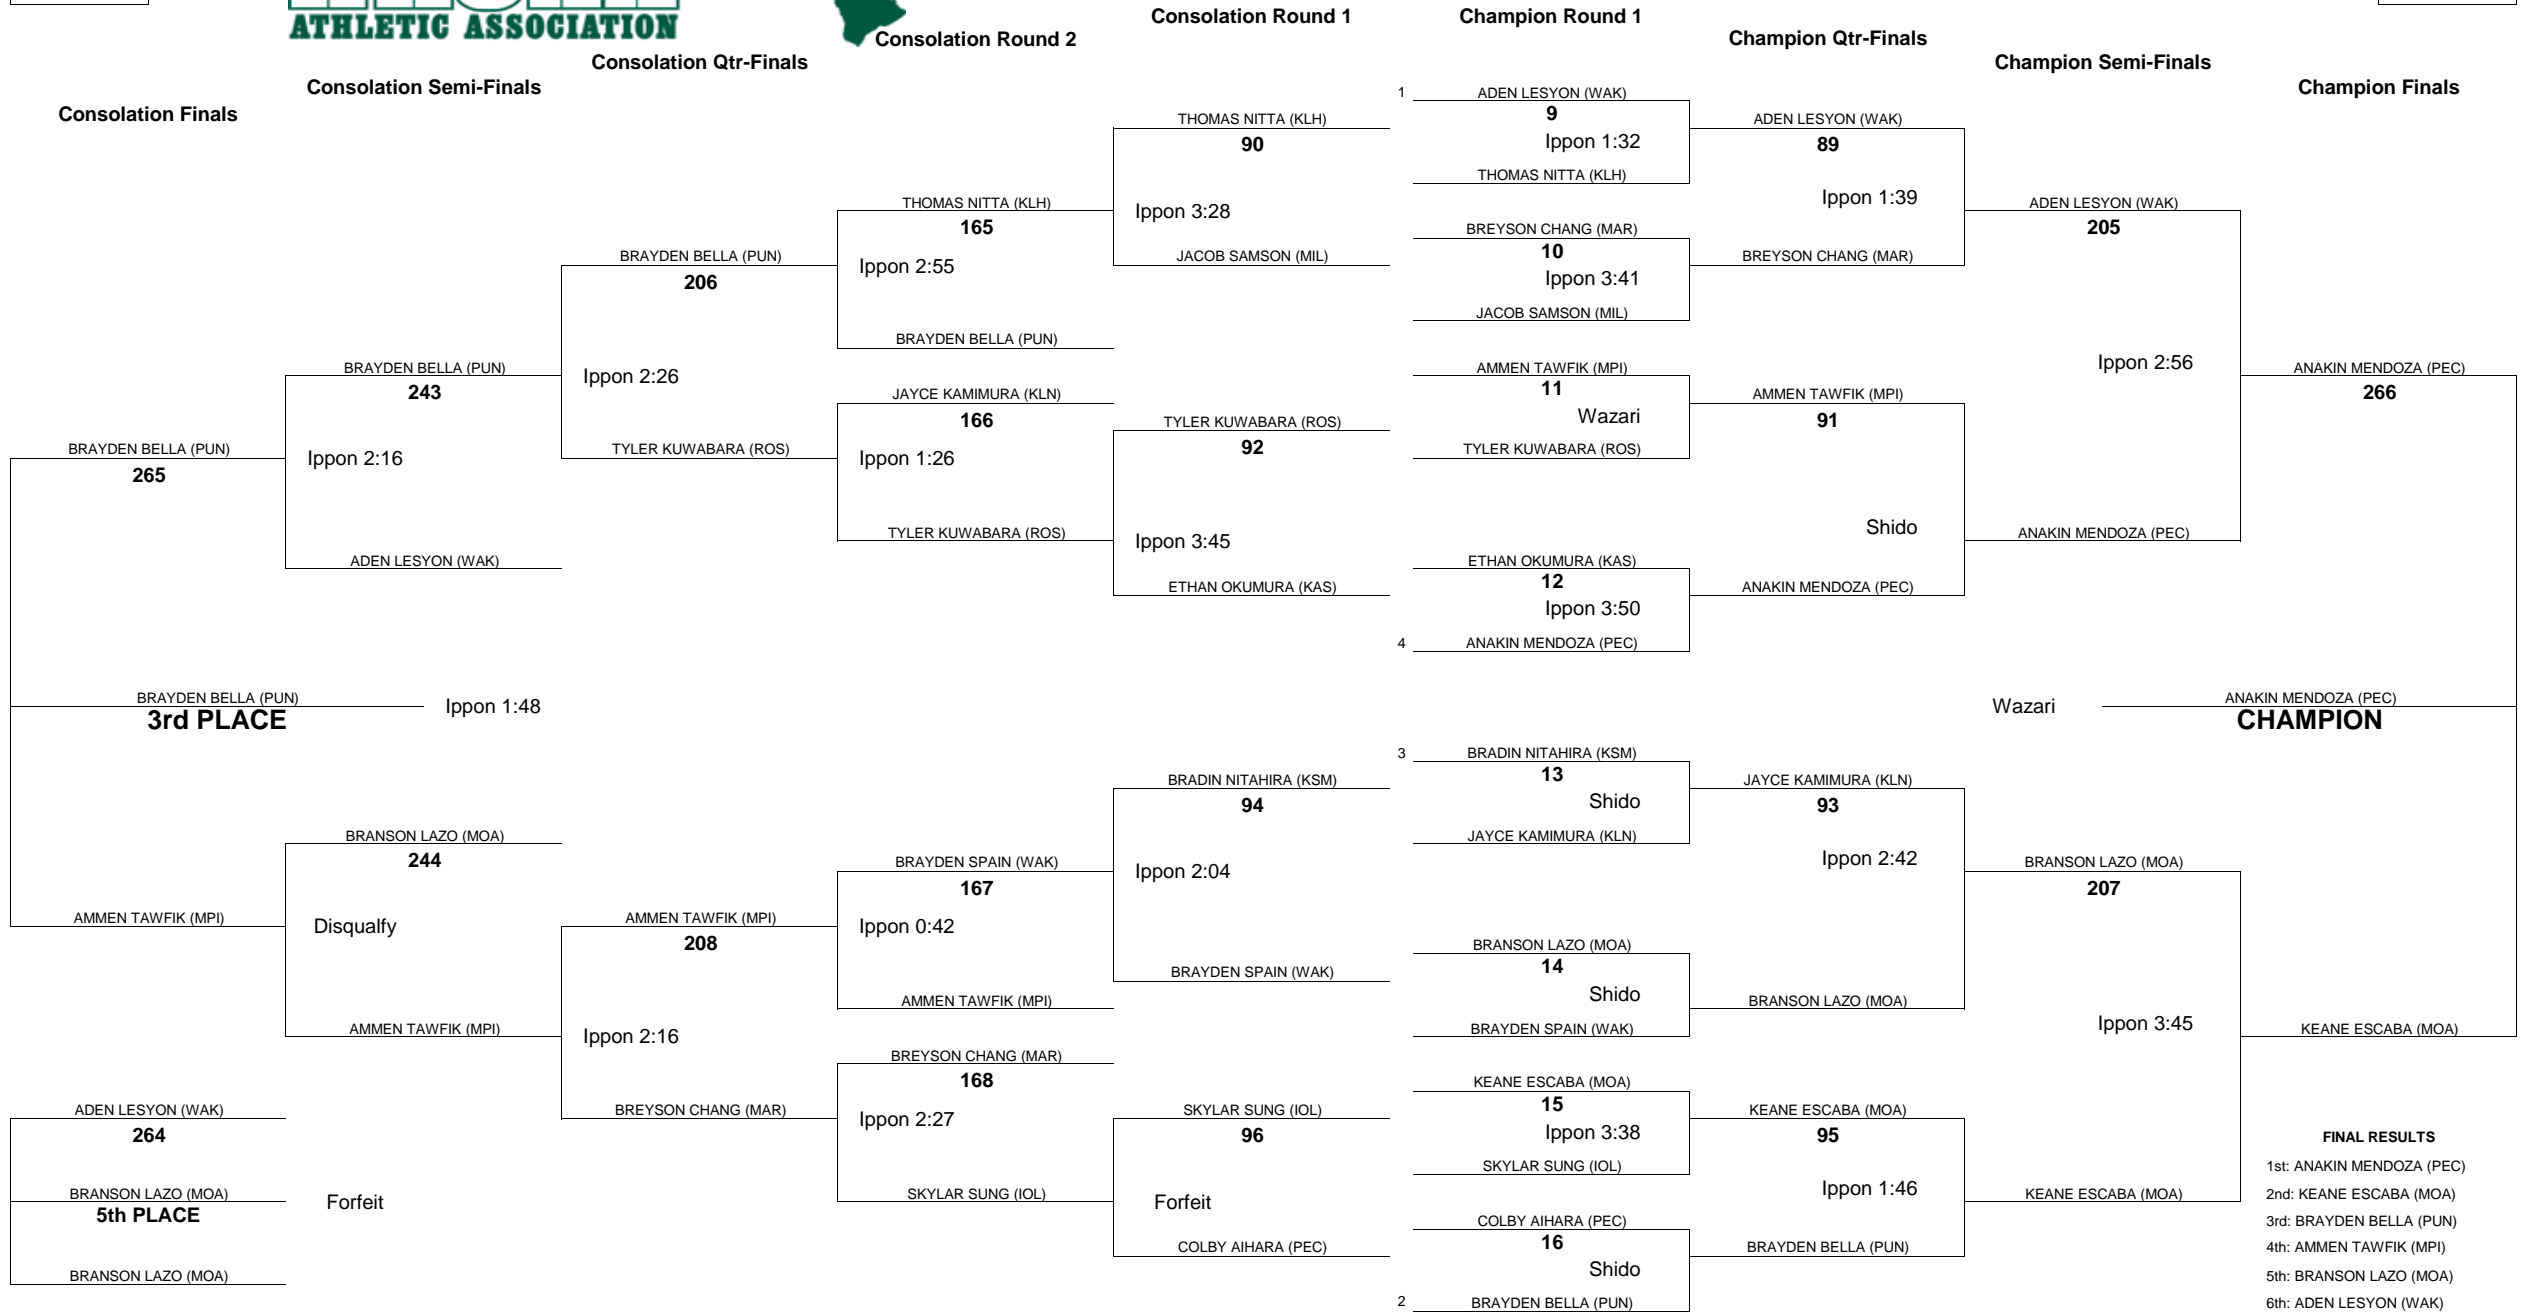

HAWAII HIGH SCHOOL ATHLETIC ASSOCIATION 2019 BOYS JUDO CHAMPIONSHIPS

WEIGHT CLASS

114

WEIGHT CLASS

114