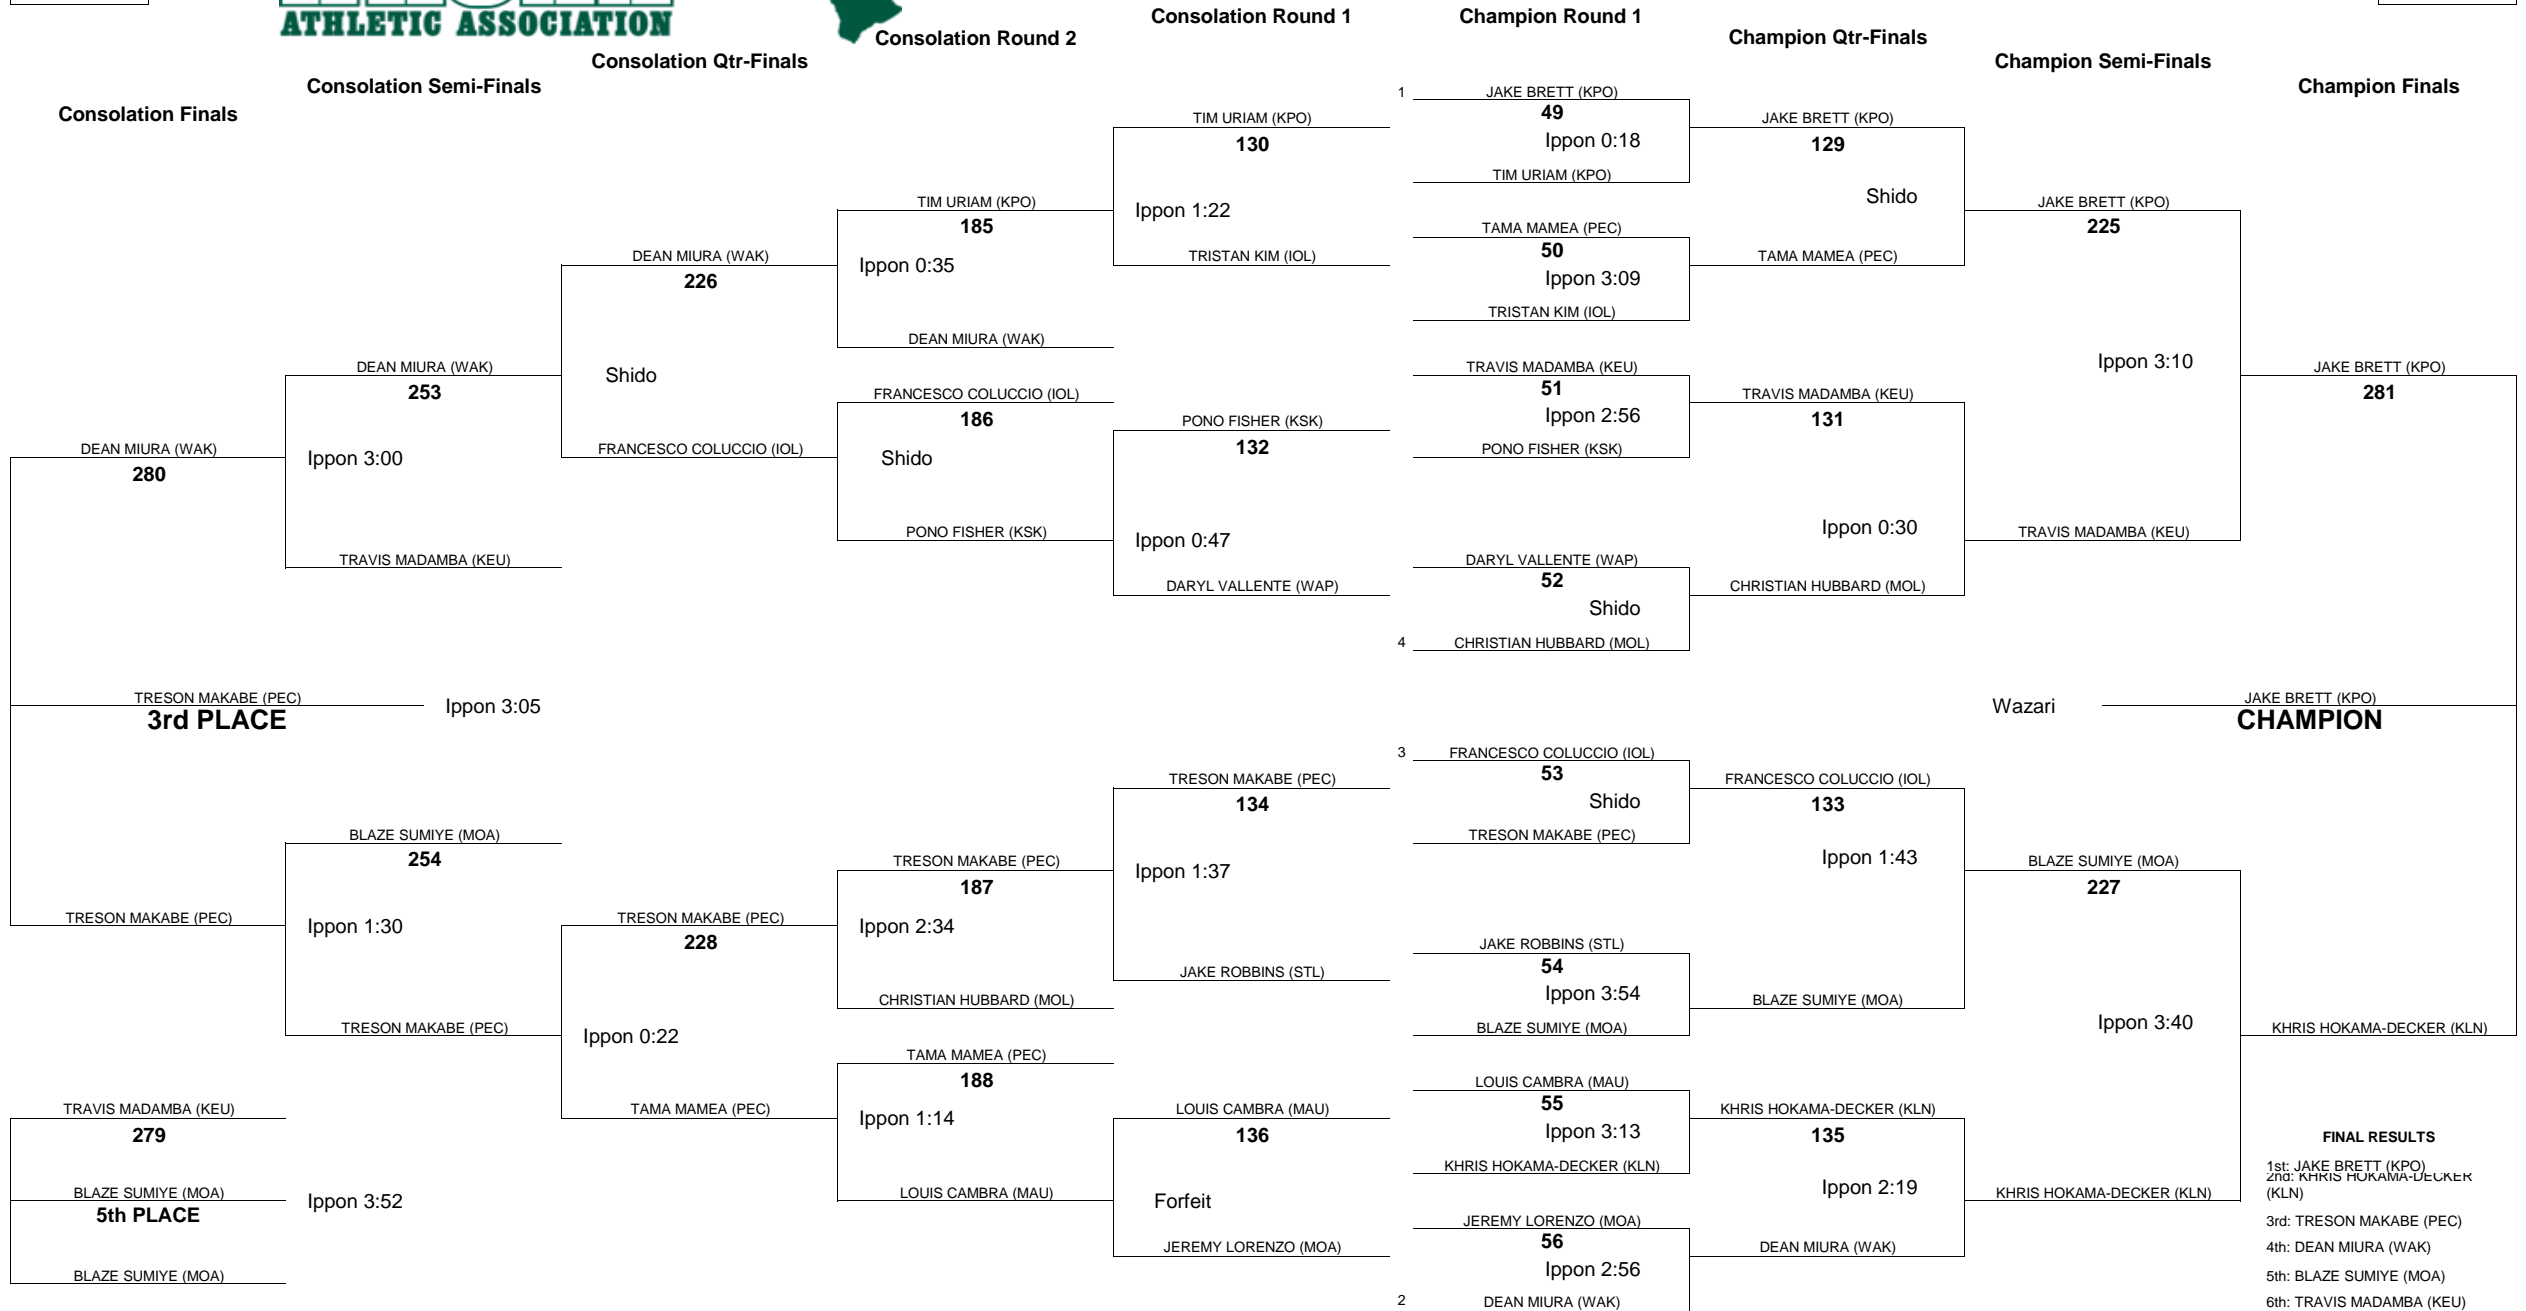

HAWAII HIGH SCHOOL ATHLETIC ASSOCIATION 2019 BOYS JUDO CHAMPIONSHIPS

WEIGHT CLASS
178

WEIGHT CLASS
178