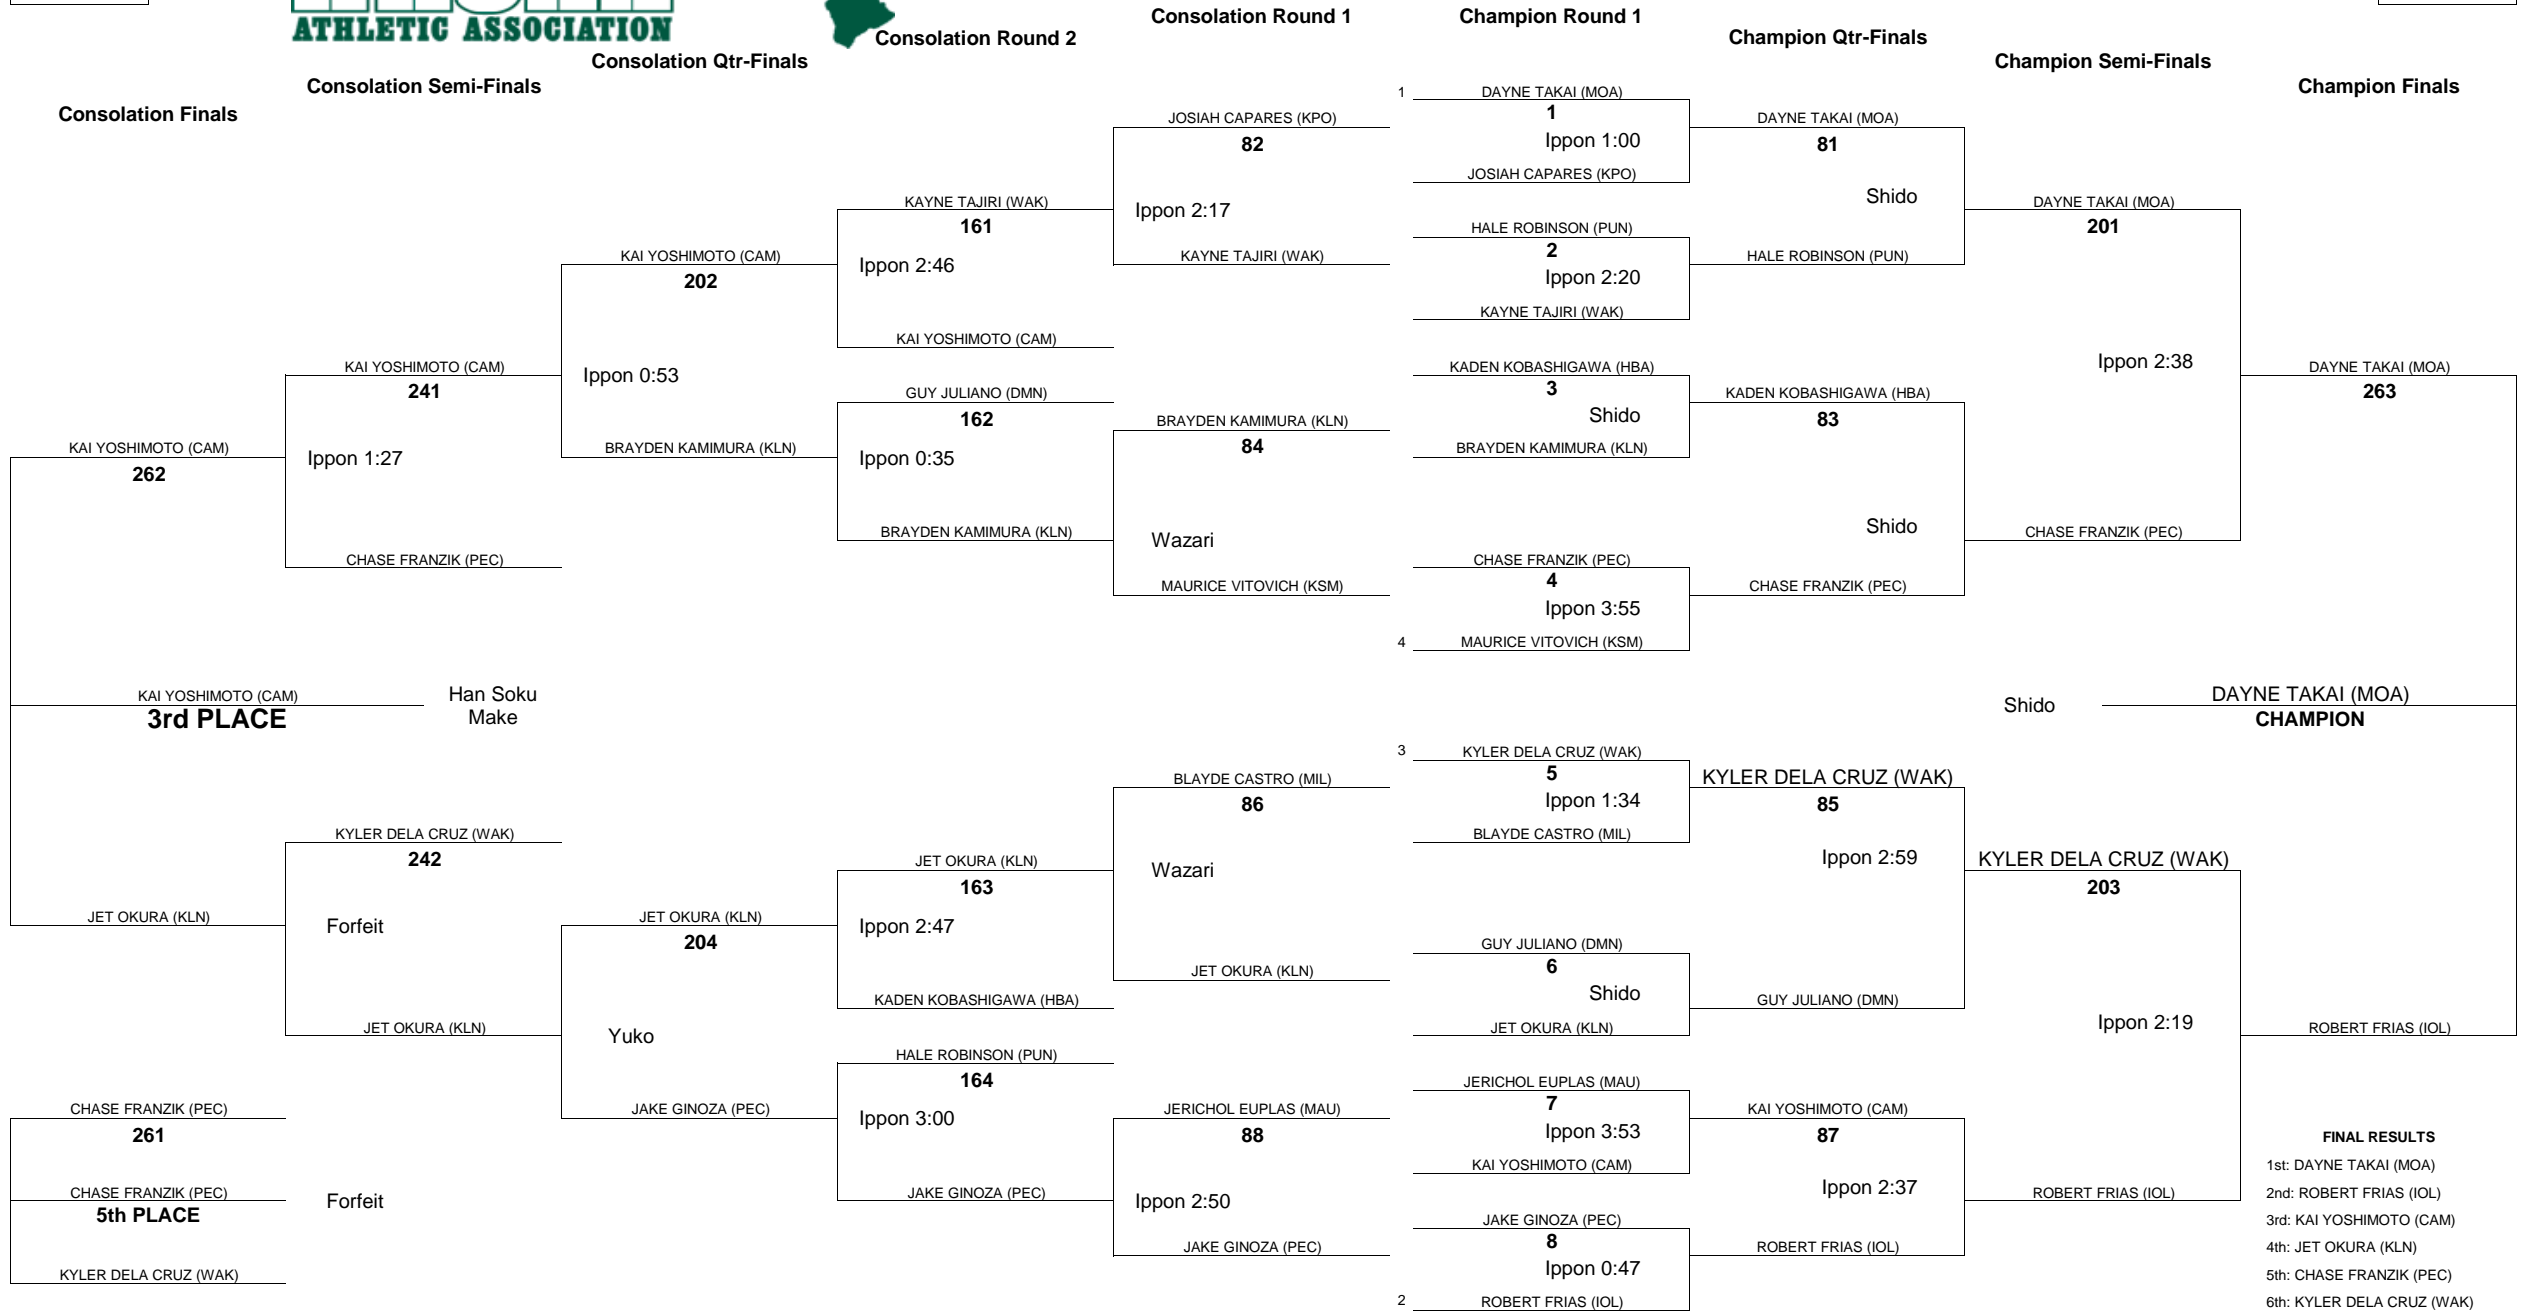

# HAWAII HIGH SCHOOL ATHLETIC ASSOCIATION 2019 BOYS JUDO CHAMPIONSHIPS

WEIGHT CLASS  
**108**

WEIGHT CLASS  
**108**