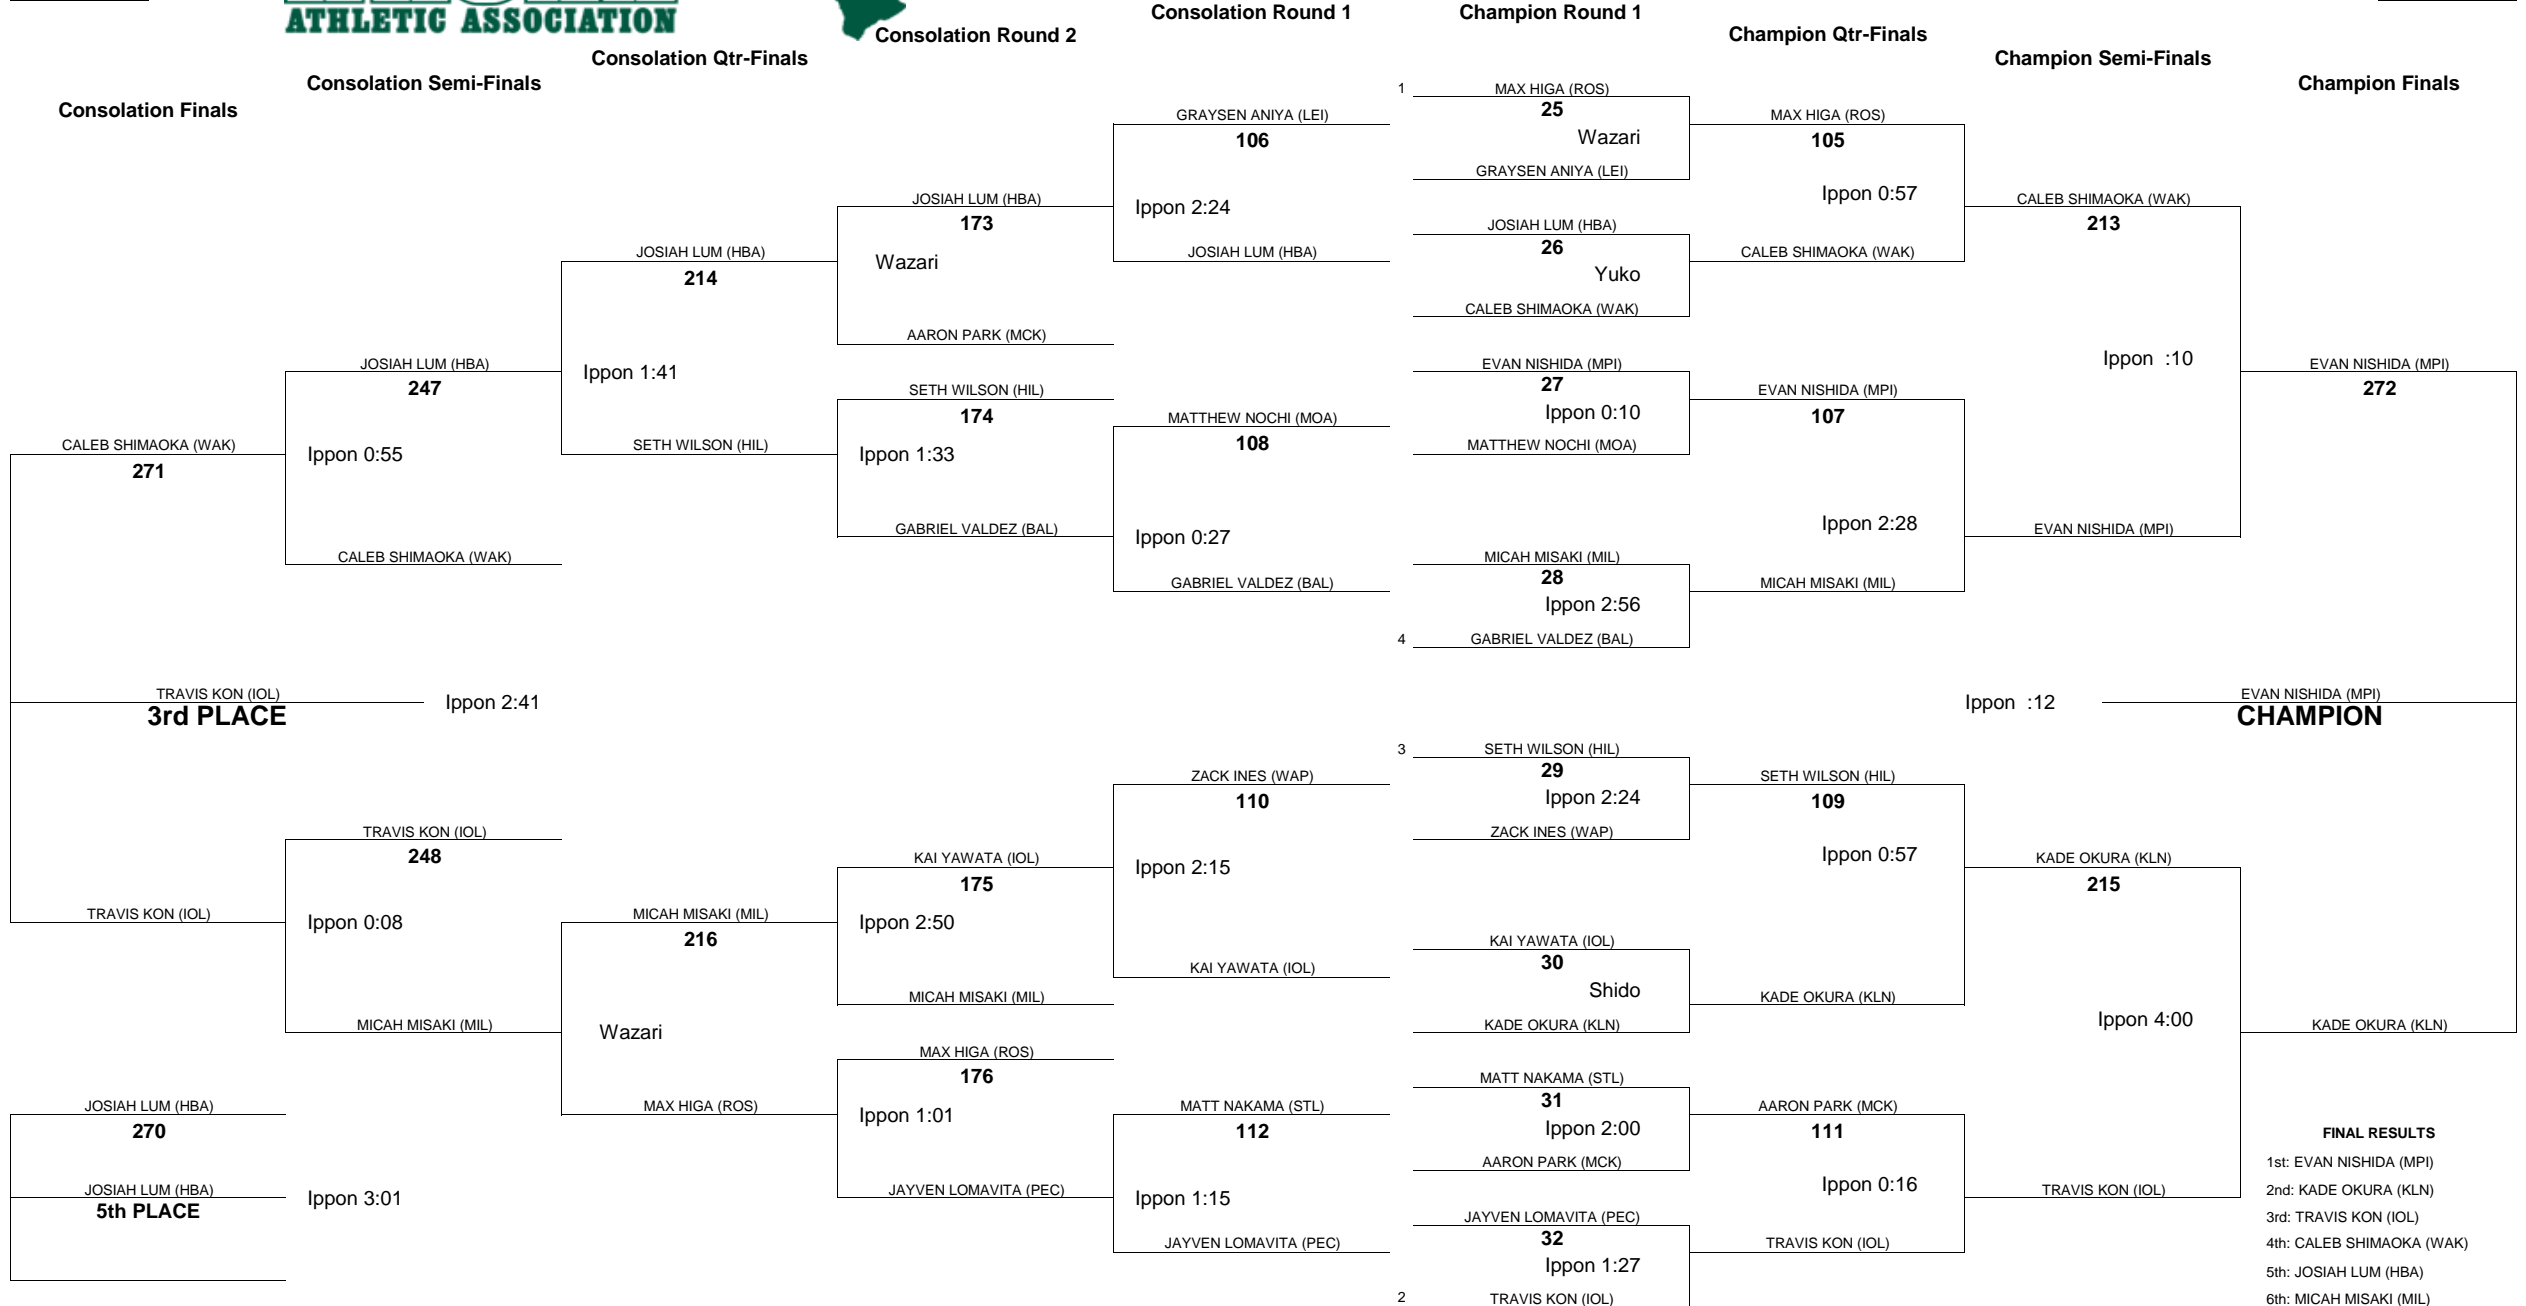

HAWAII HIGH SCHOOL ATHLETIC ASSOCIATION 2019 BOYS JUDO CHAMPIONSHIPS

WEIGHT CLASS
132

WEIGHT CLASS
132