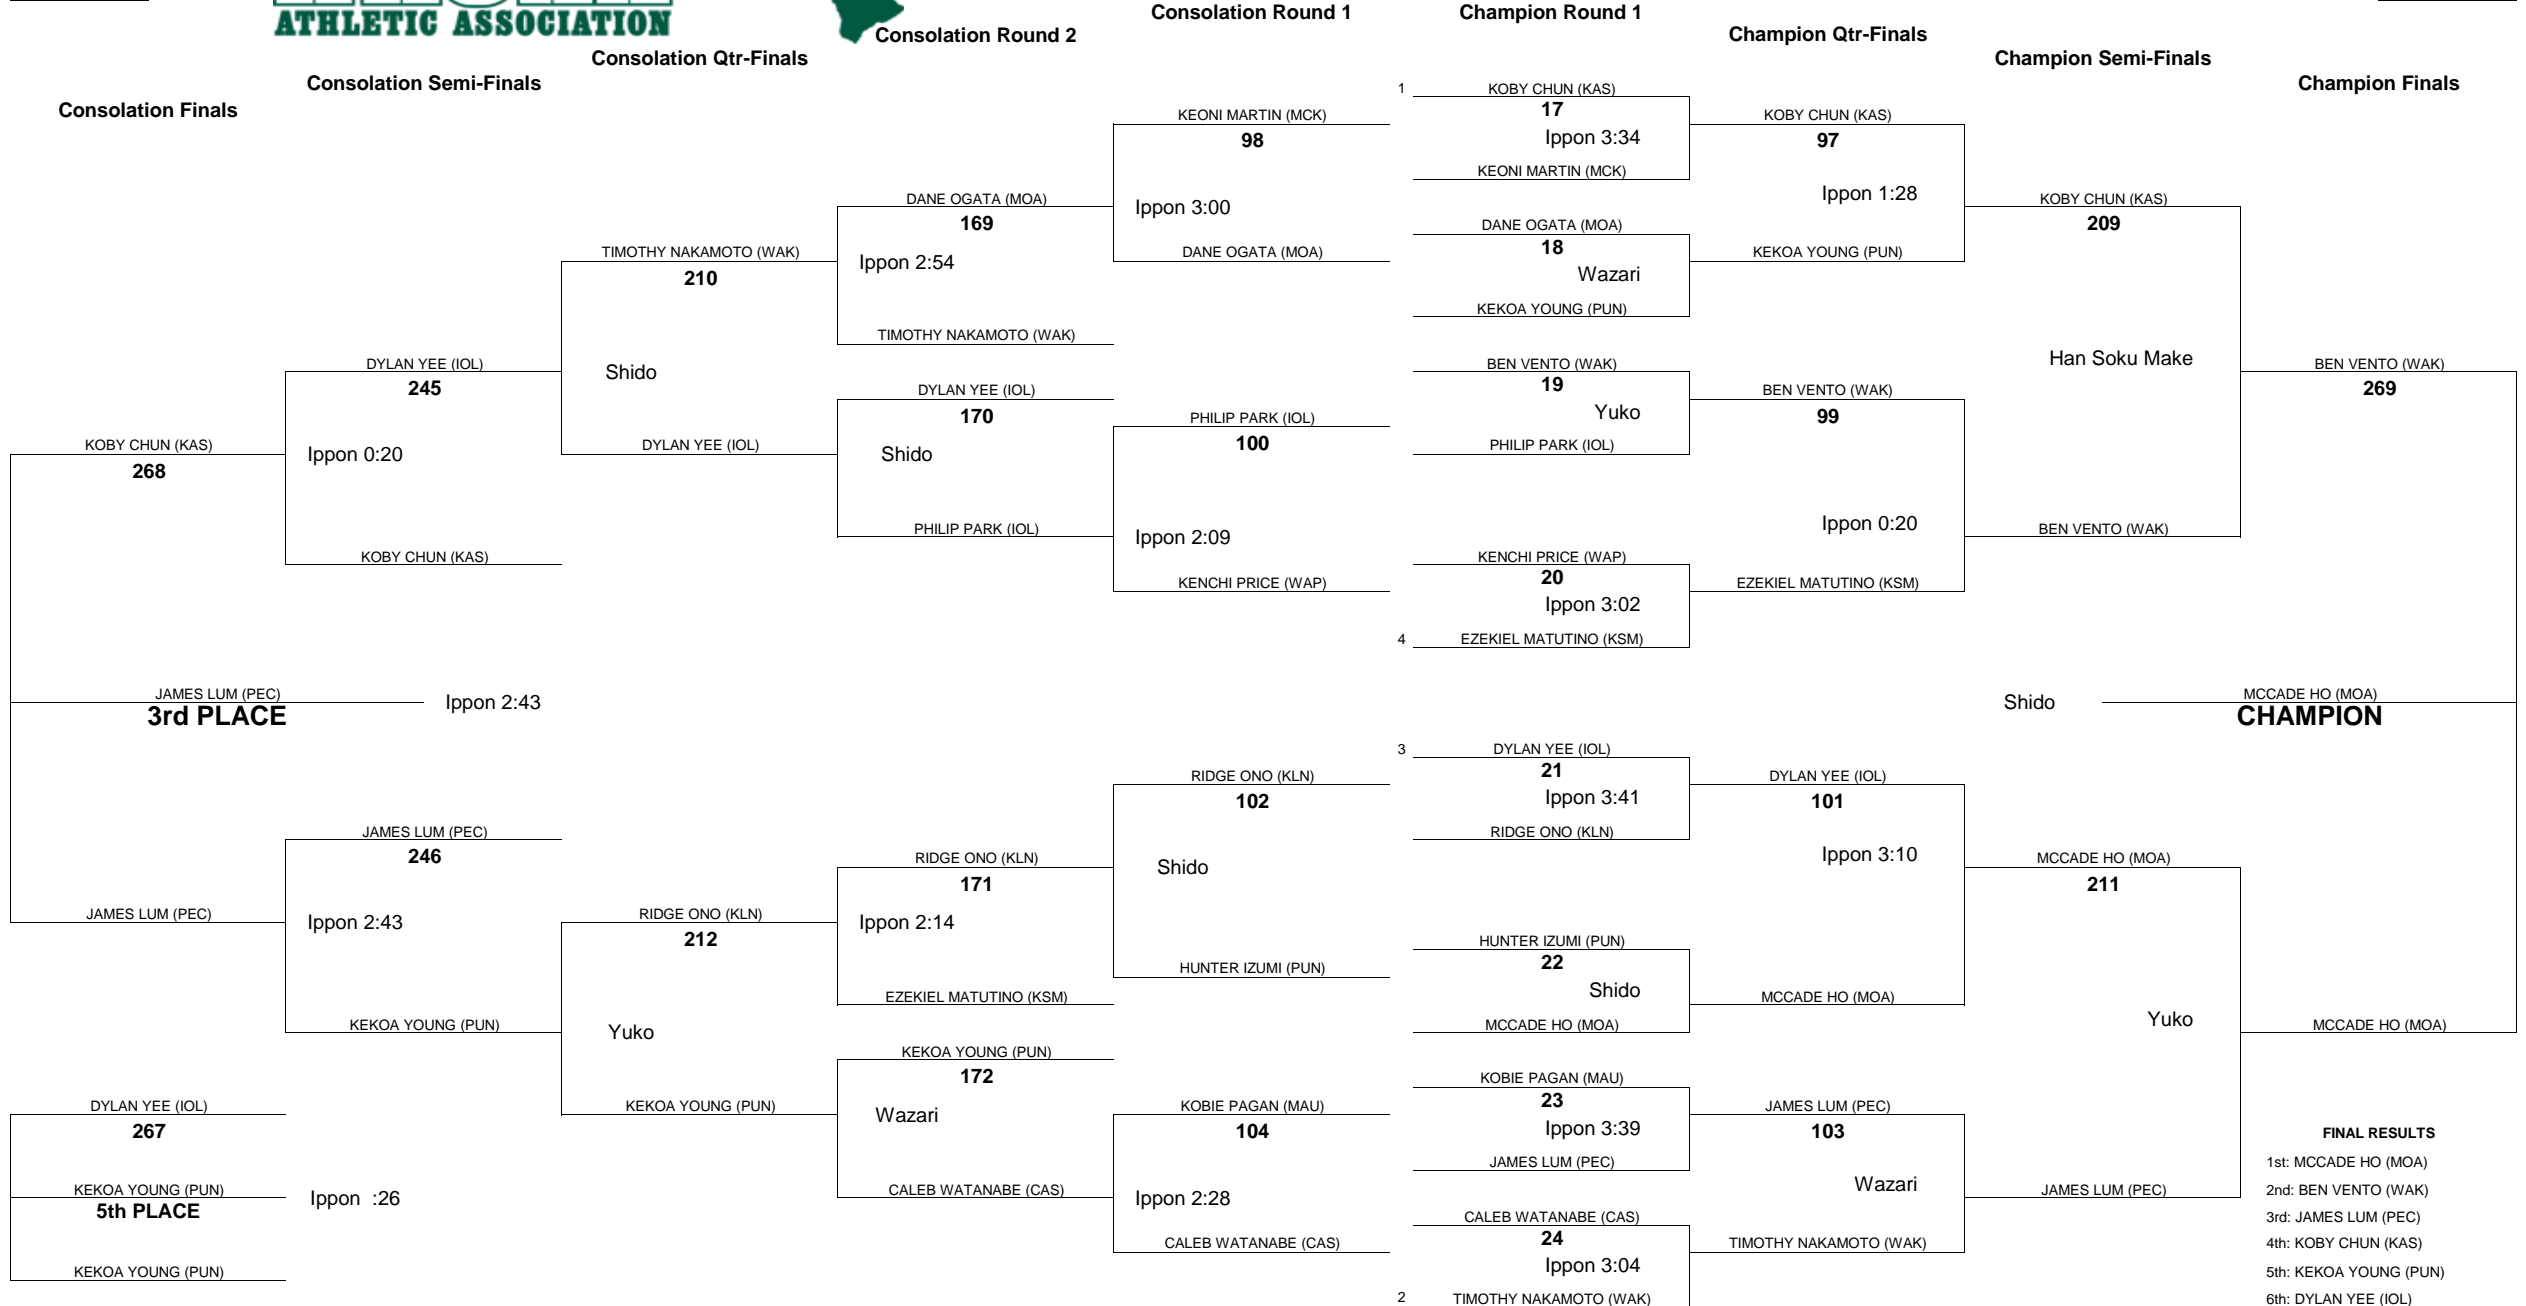

HAWAII HIGH SCHOOL ATHLETIC ASSOCIATION 2019 BOYS JUDO CHAMPIONSHIPS

WEIGHT CLASS
121

WEIGHT CLASS
121