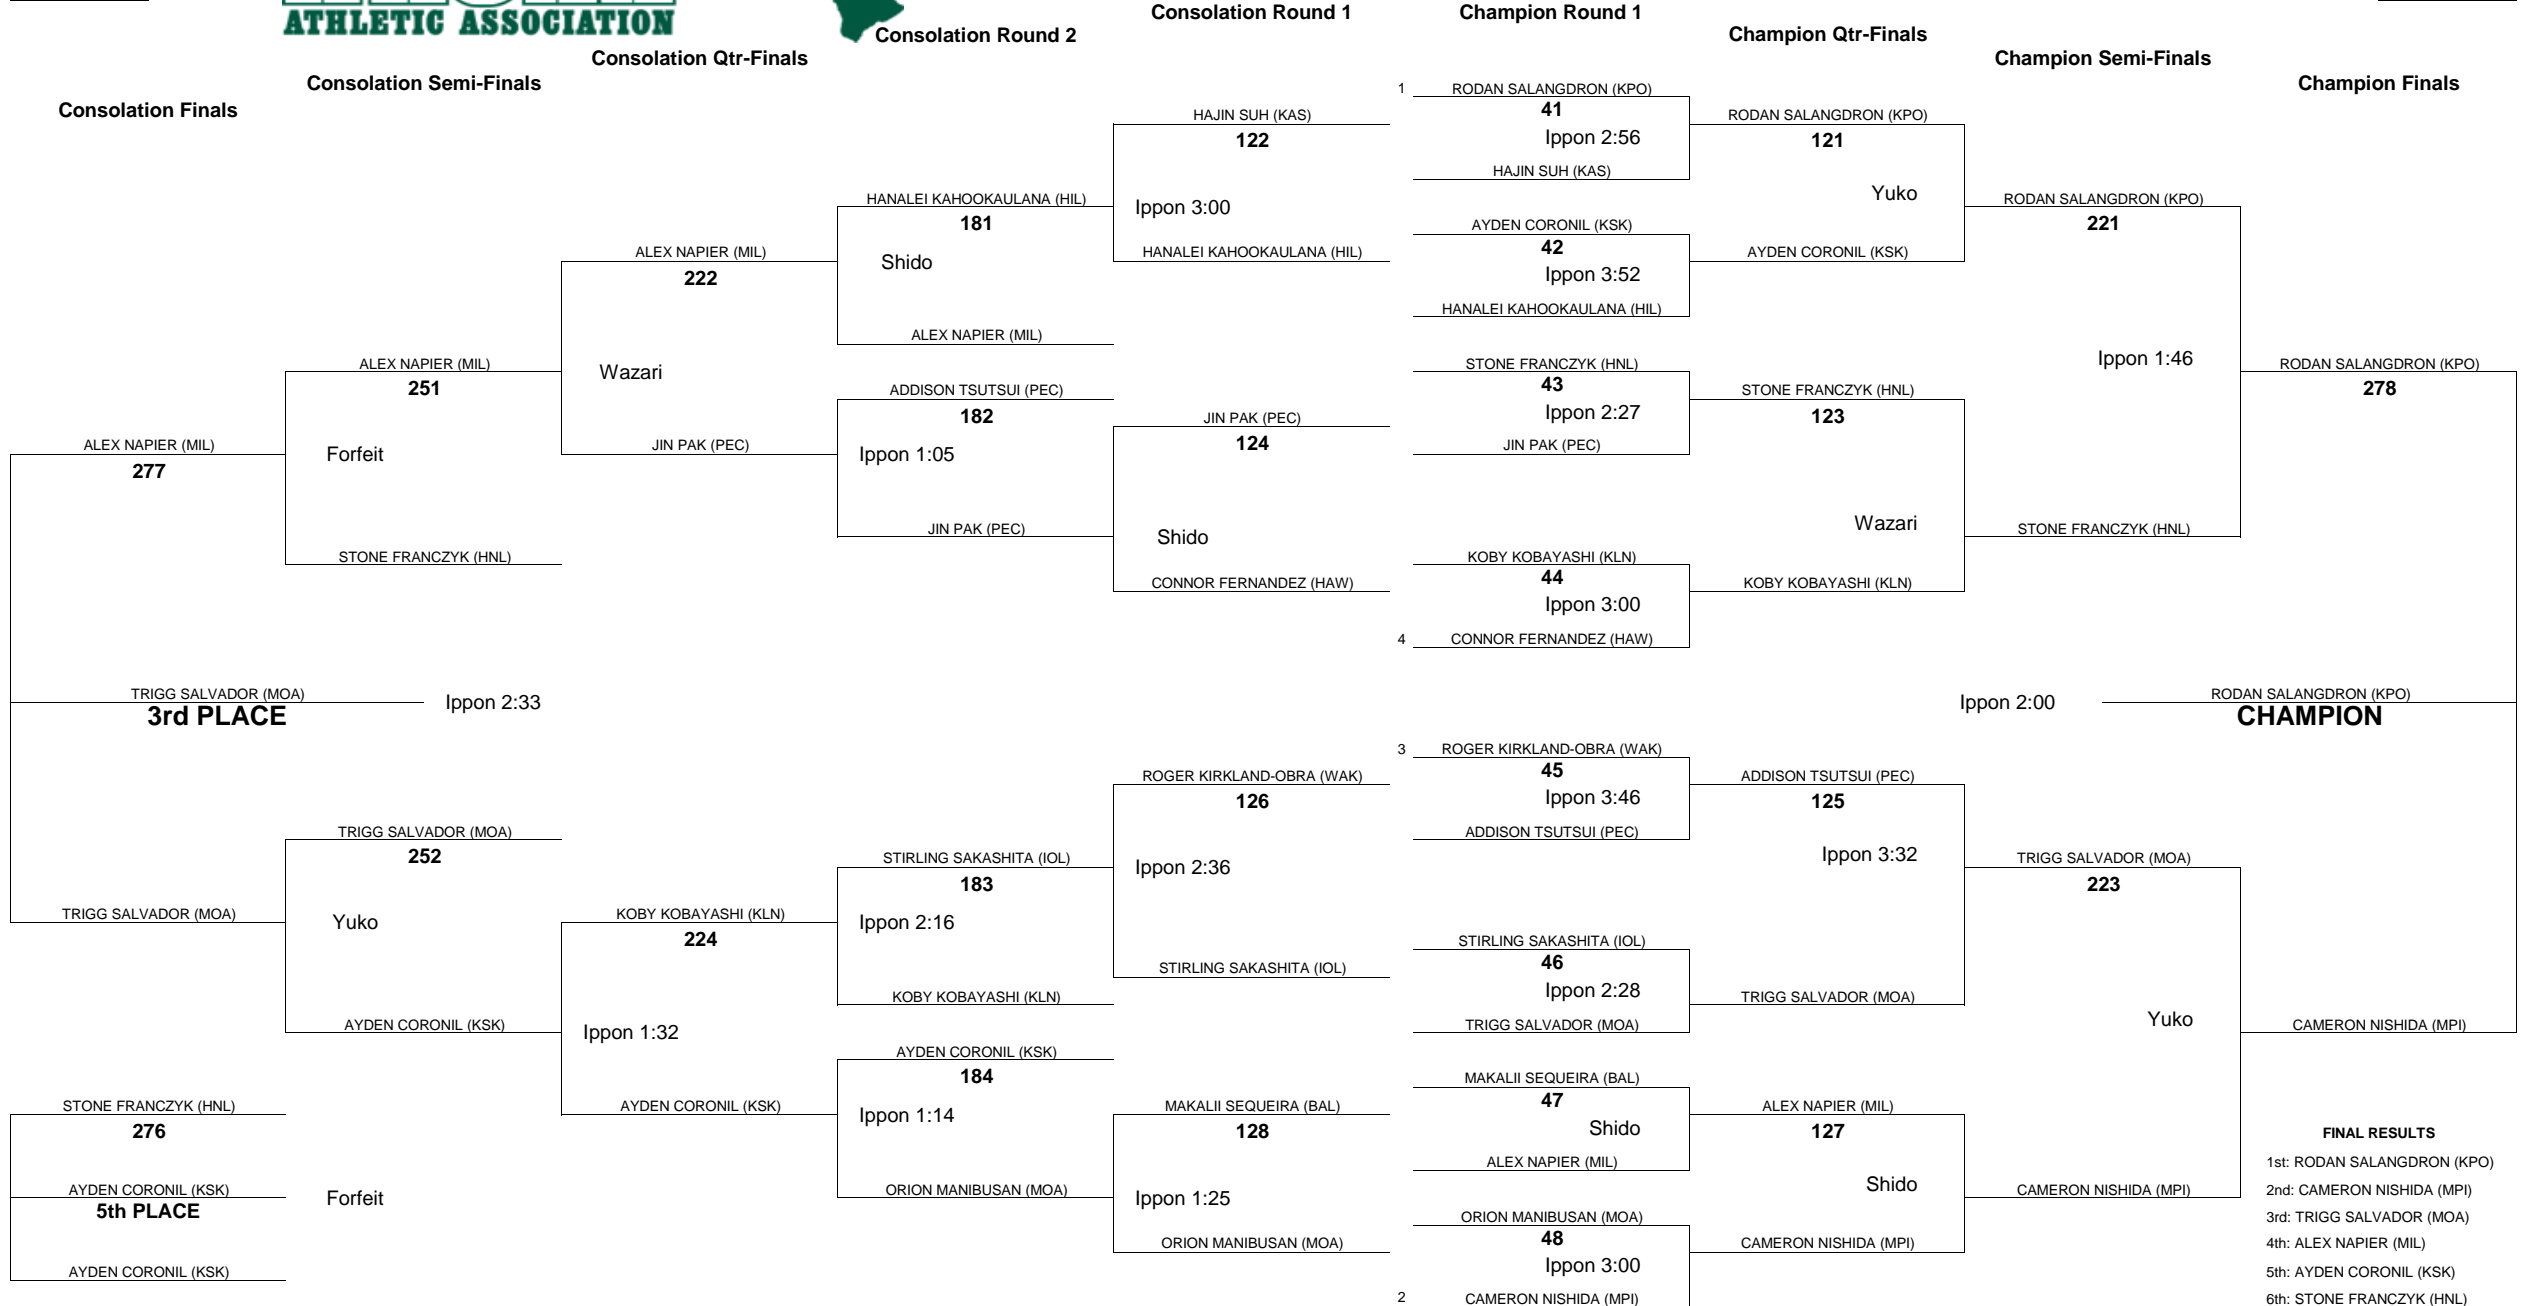

HAWAII HIGH SCHOOL ATHLETIC ASSOCIATION 2019 BOYS JUDO CHAMPIONSHIPS

WEIGHT CLASS
161

WEIGHT CLASS
161