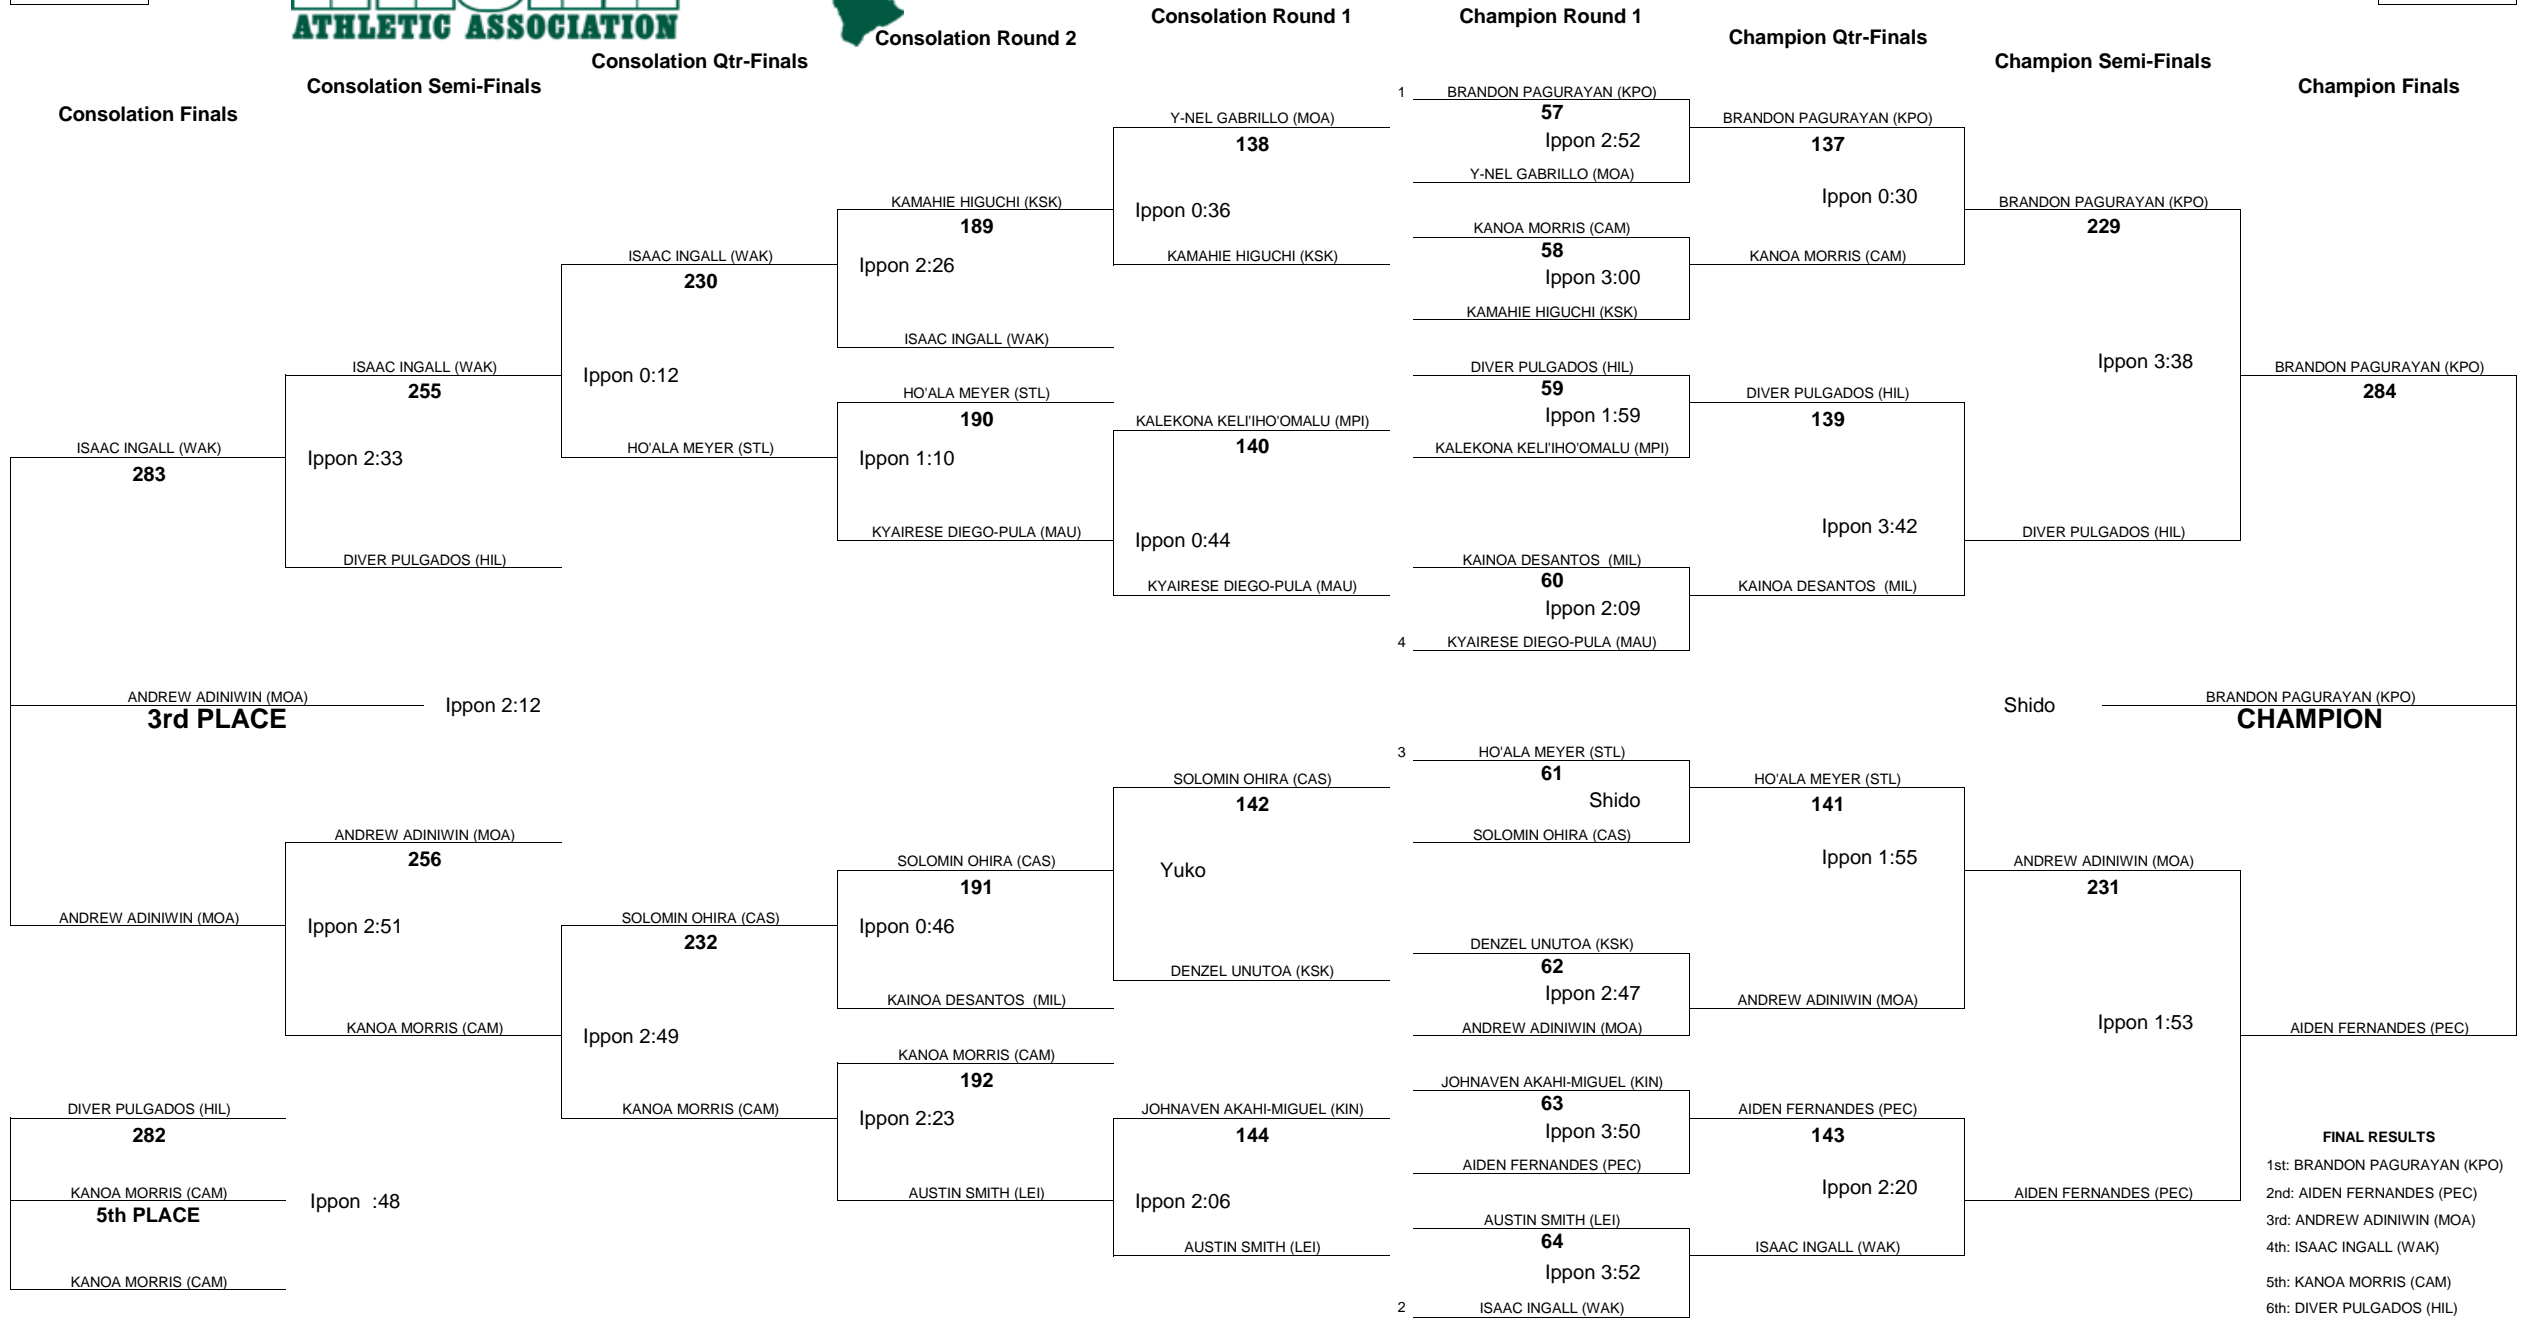

HAWAII HIGH SCHOOL ATHLETIC ASSOCIATION 2019 BOYS JUDO CHAMPIONSHIPS

WEIGHT CLASS
198

WEIGHT CLASS
198