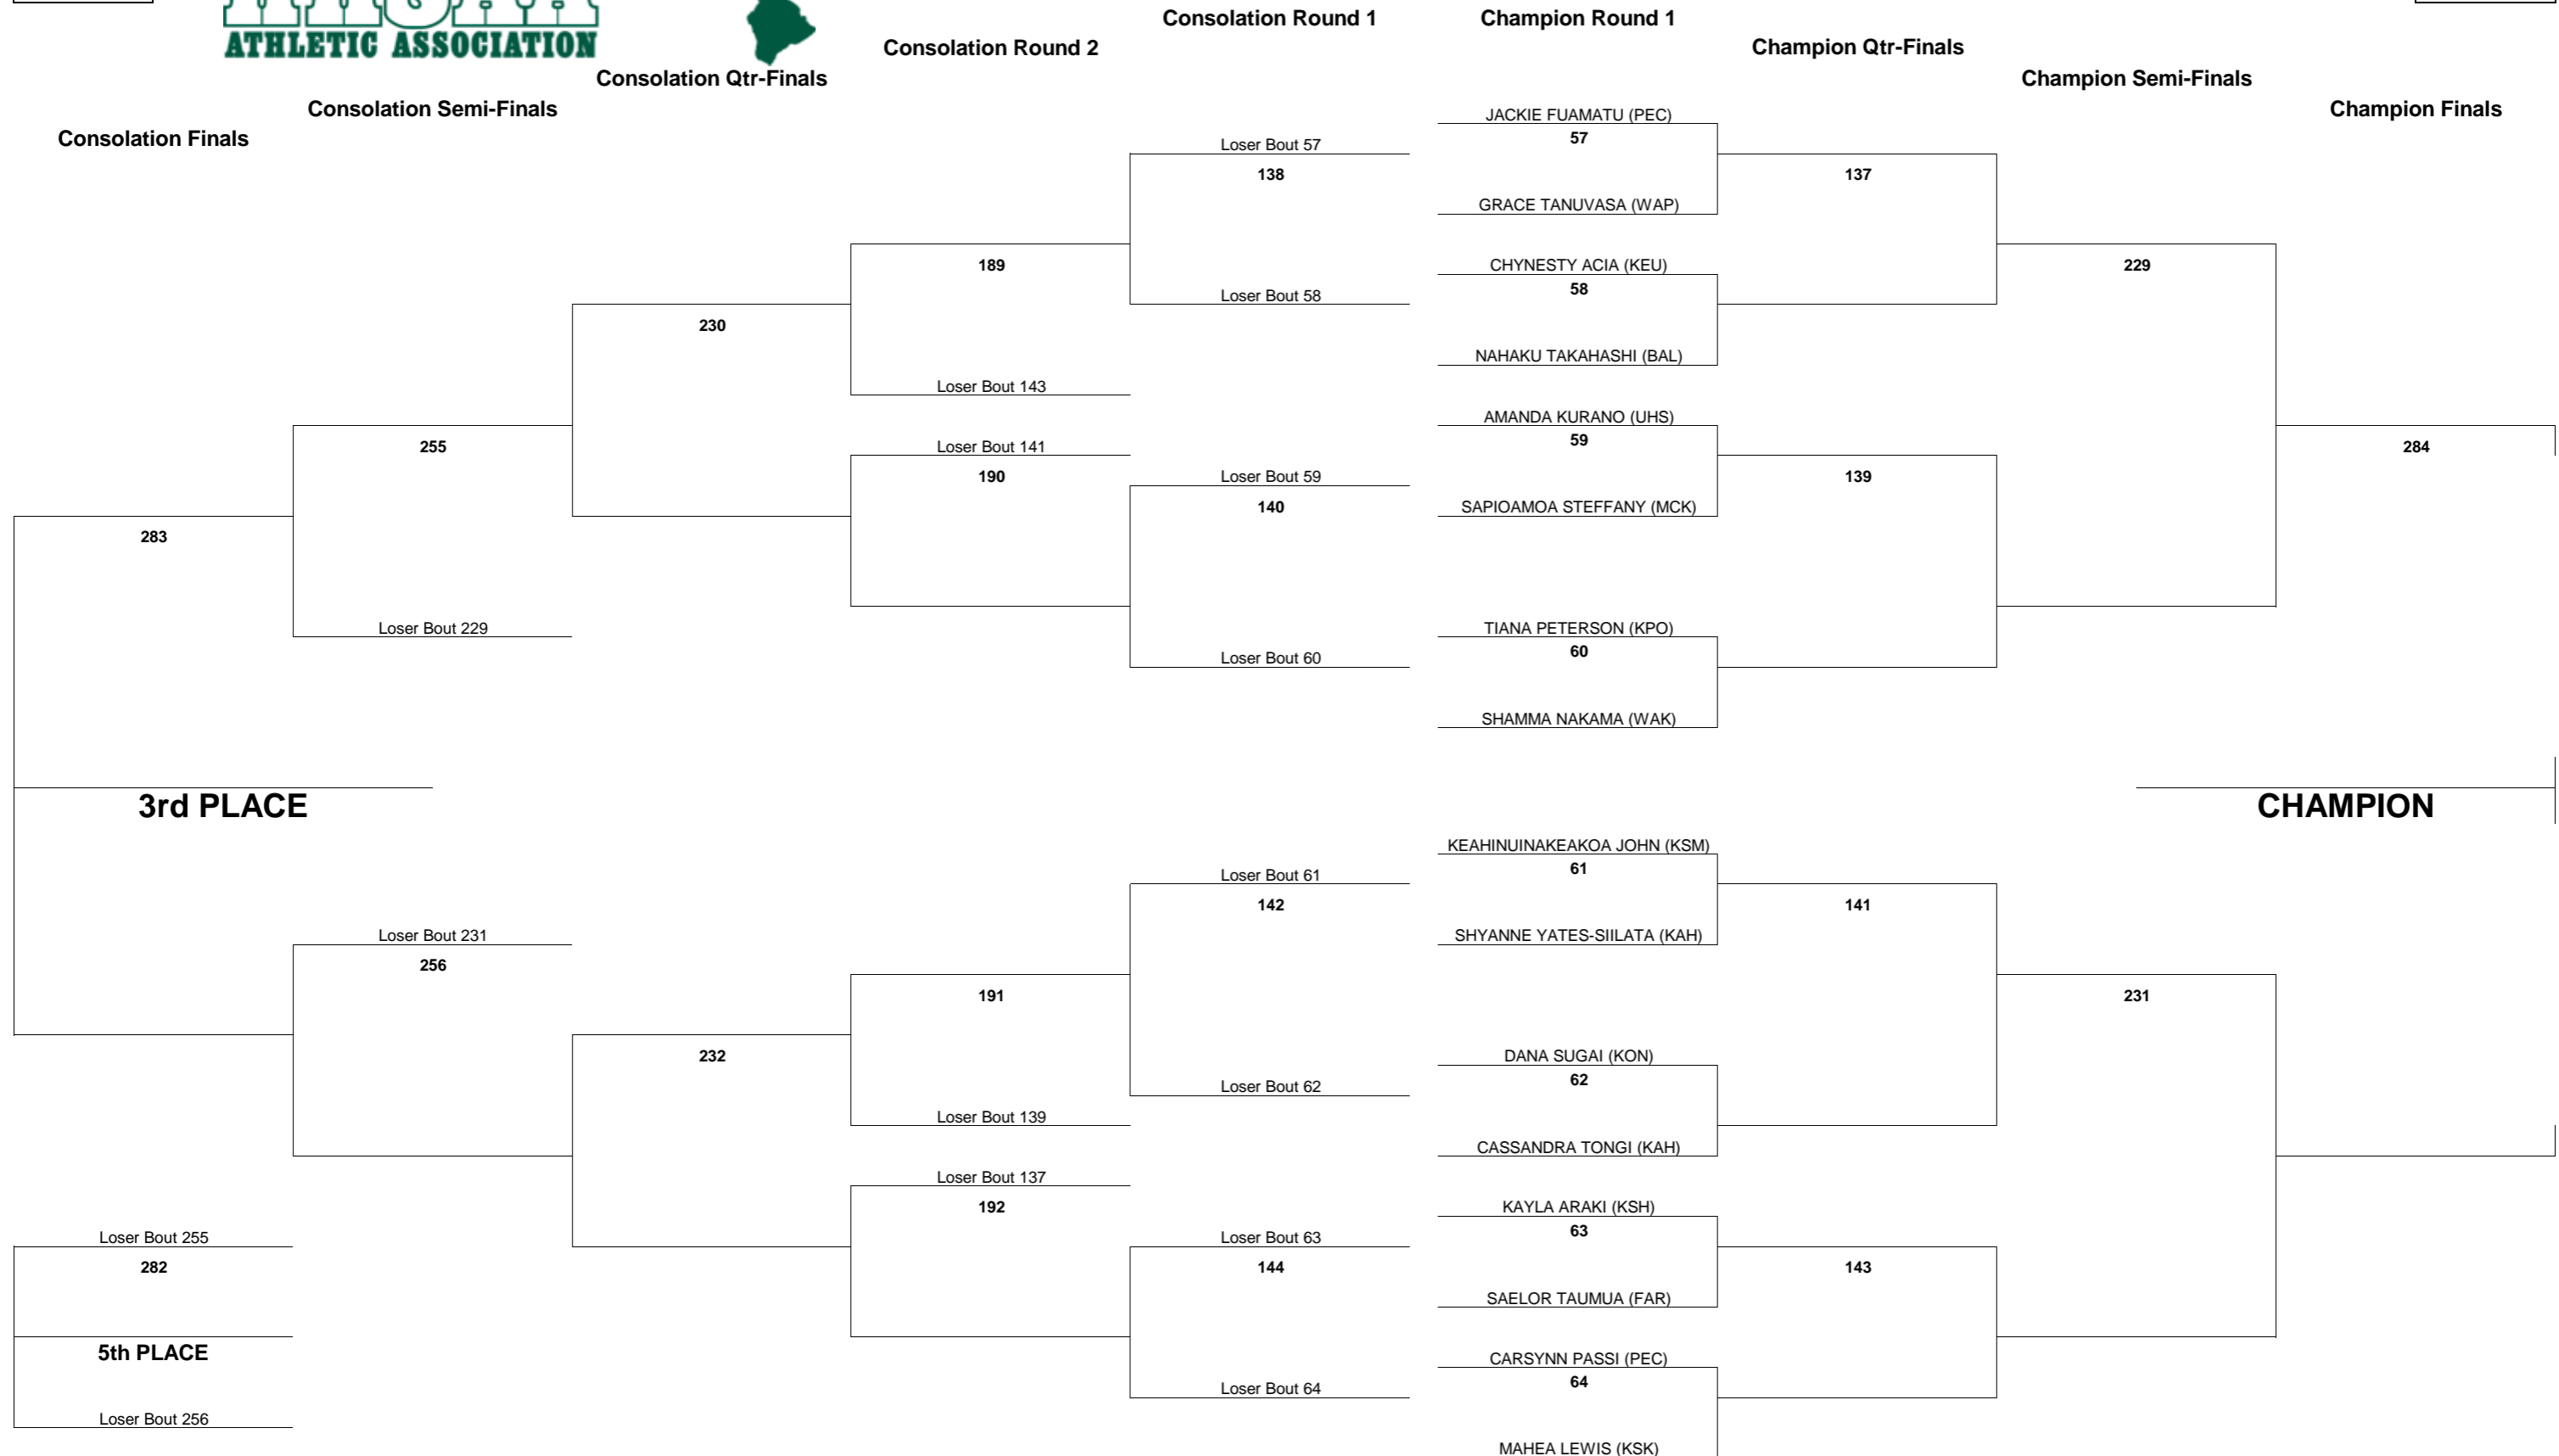

WEIGHT CLASS
154