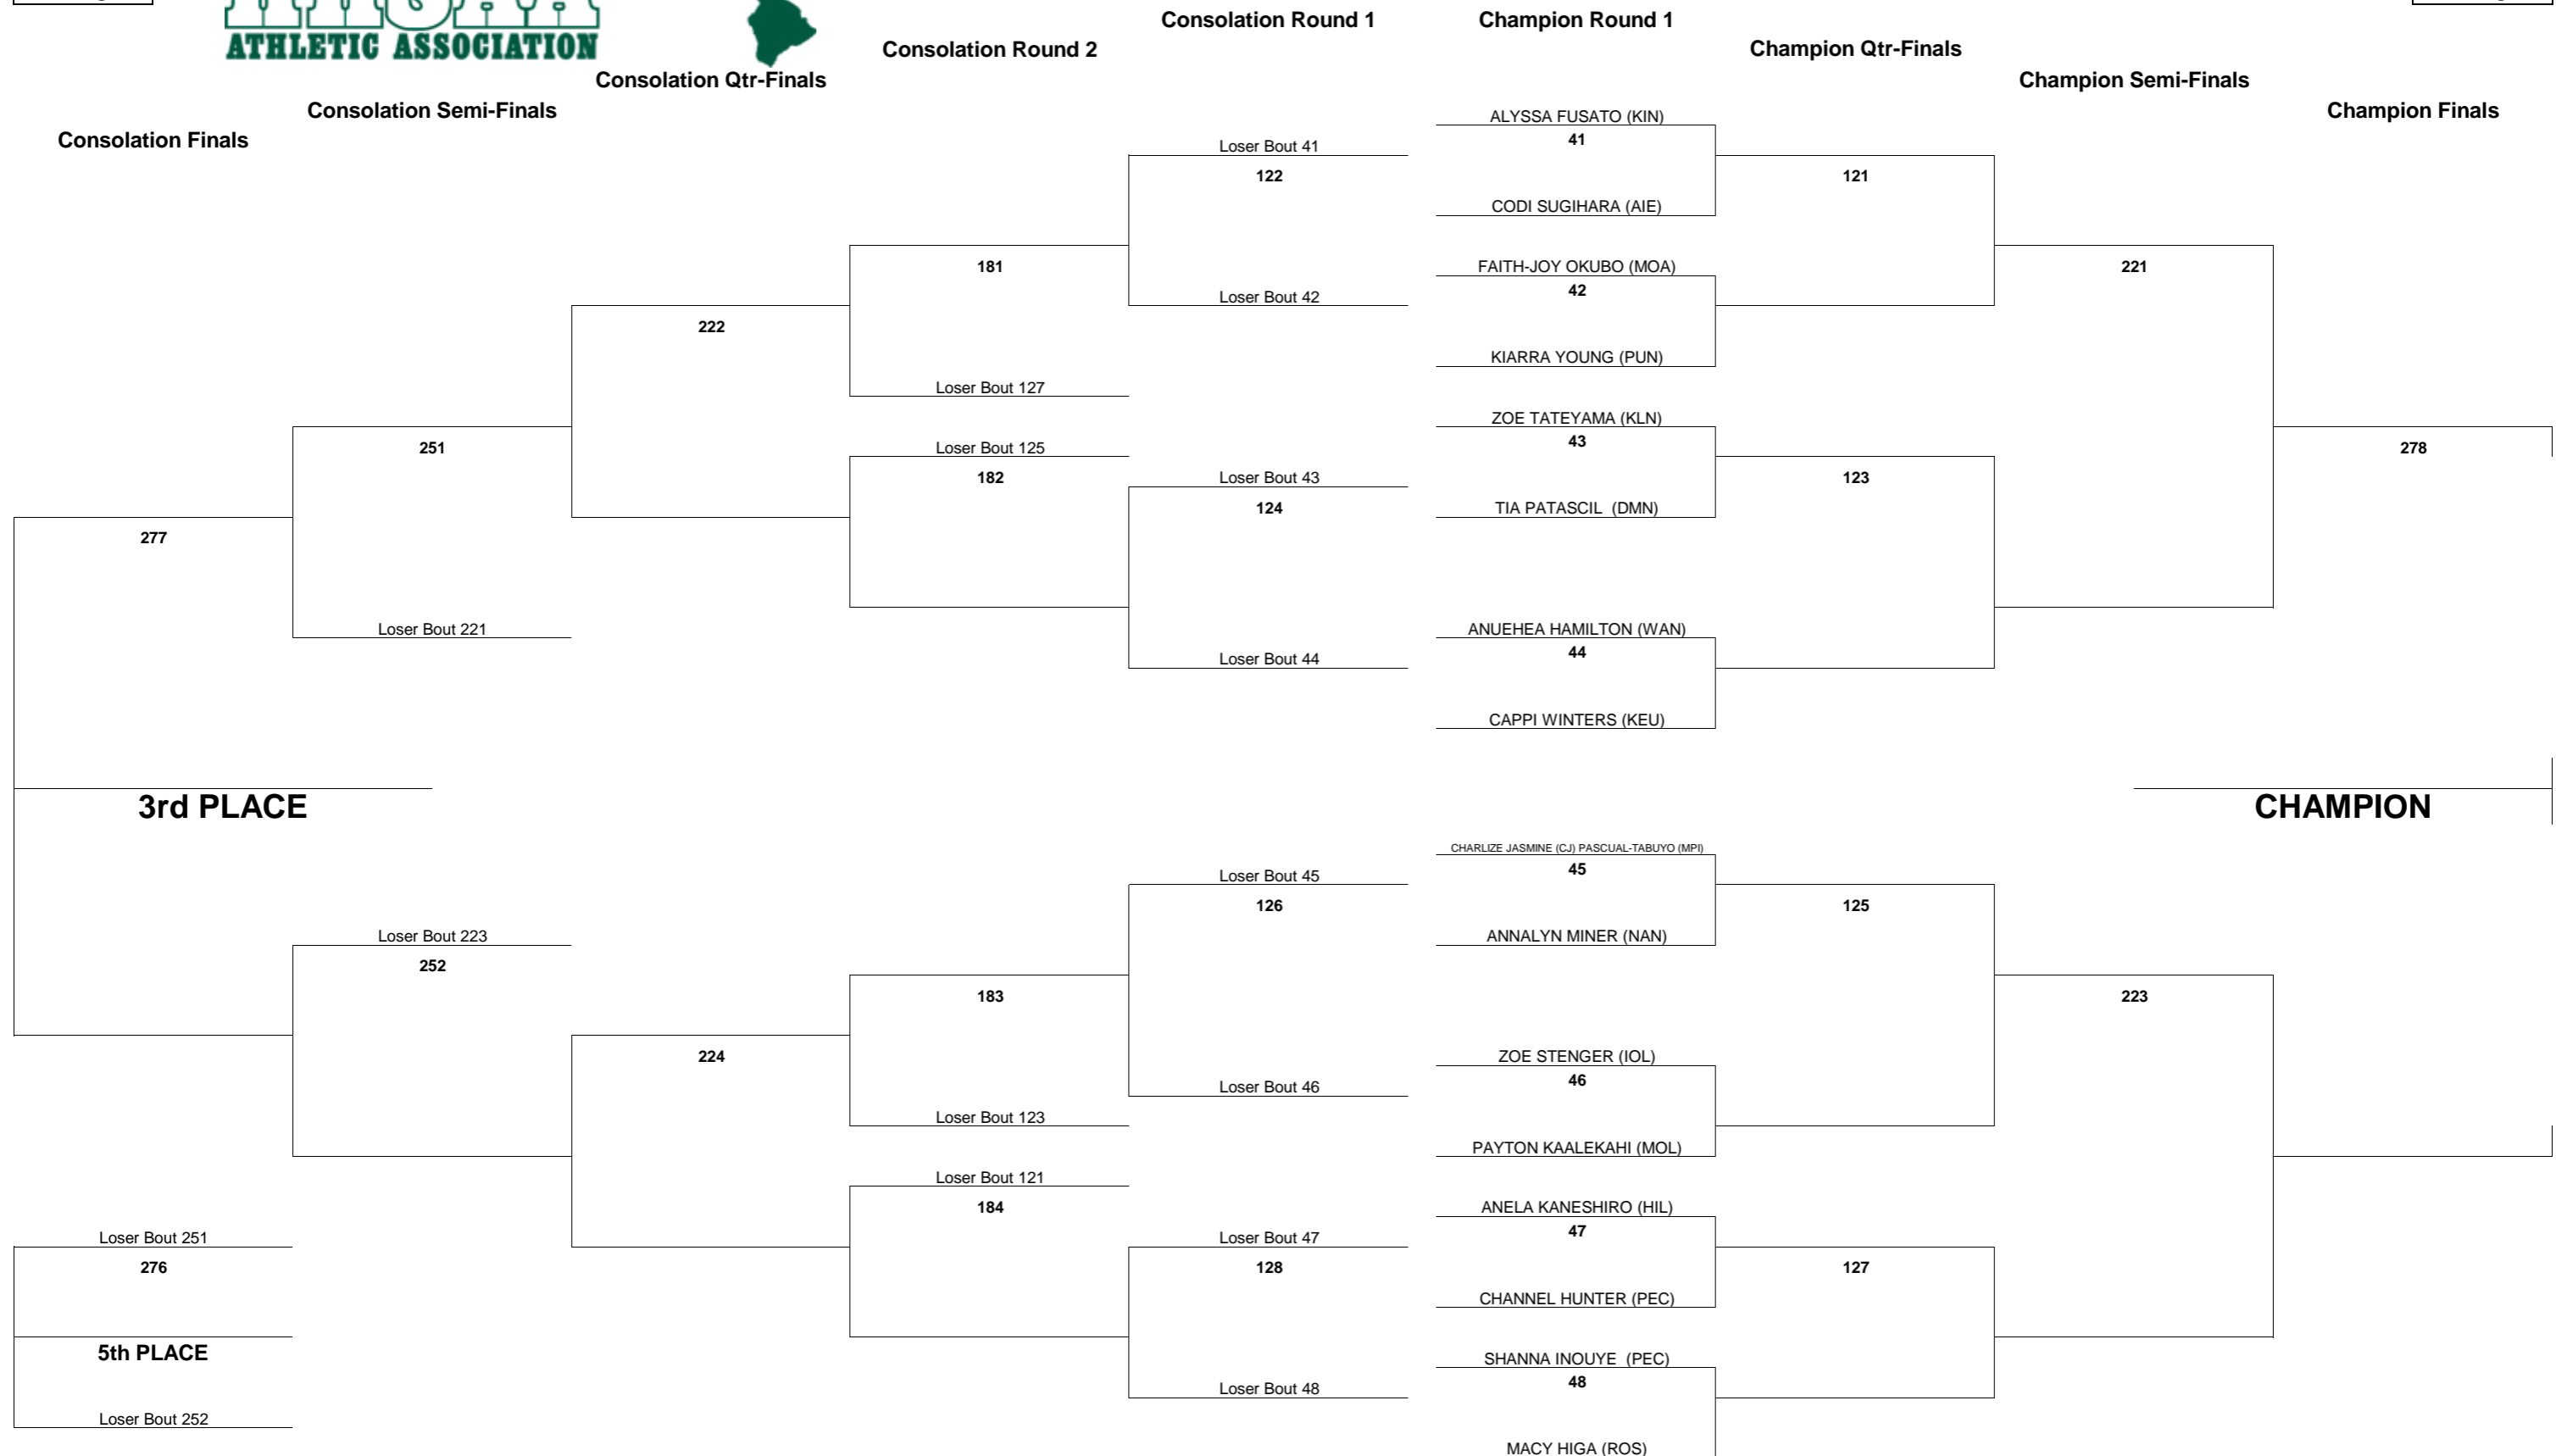

WEIGHT CLASS
129

WEIGHT CLASS
129