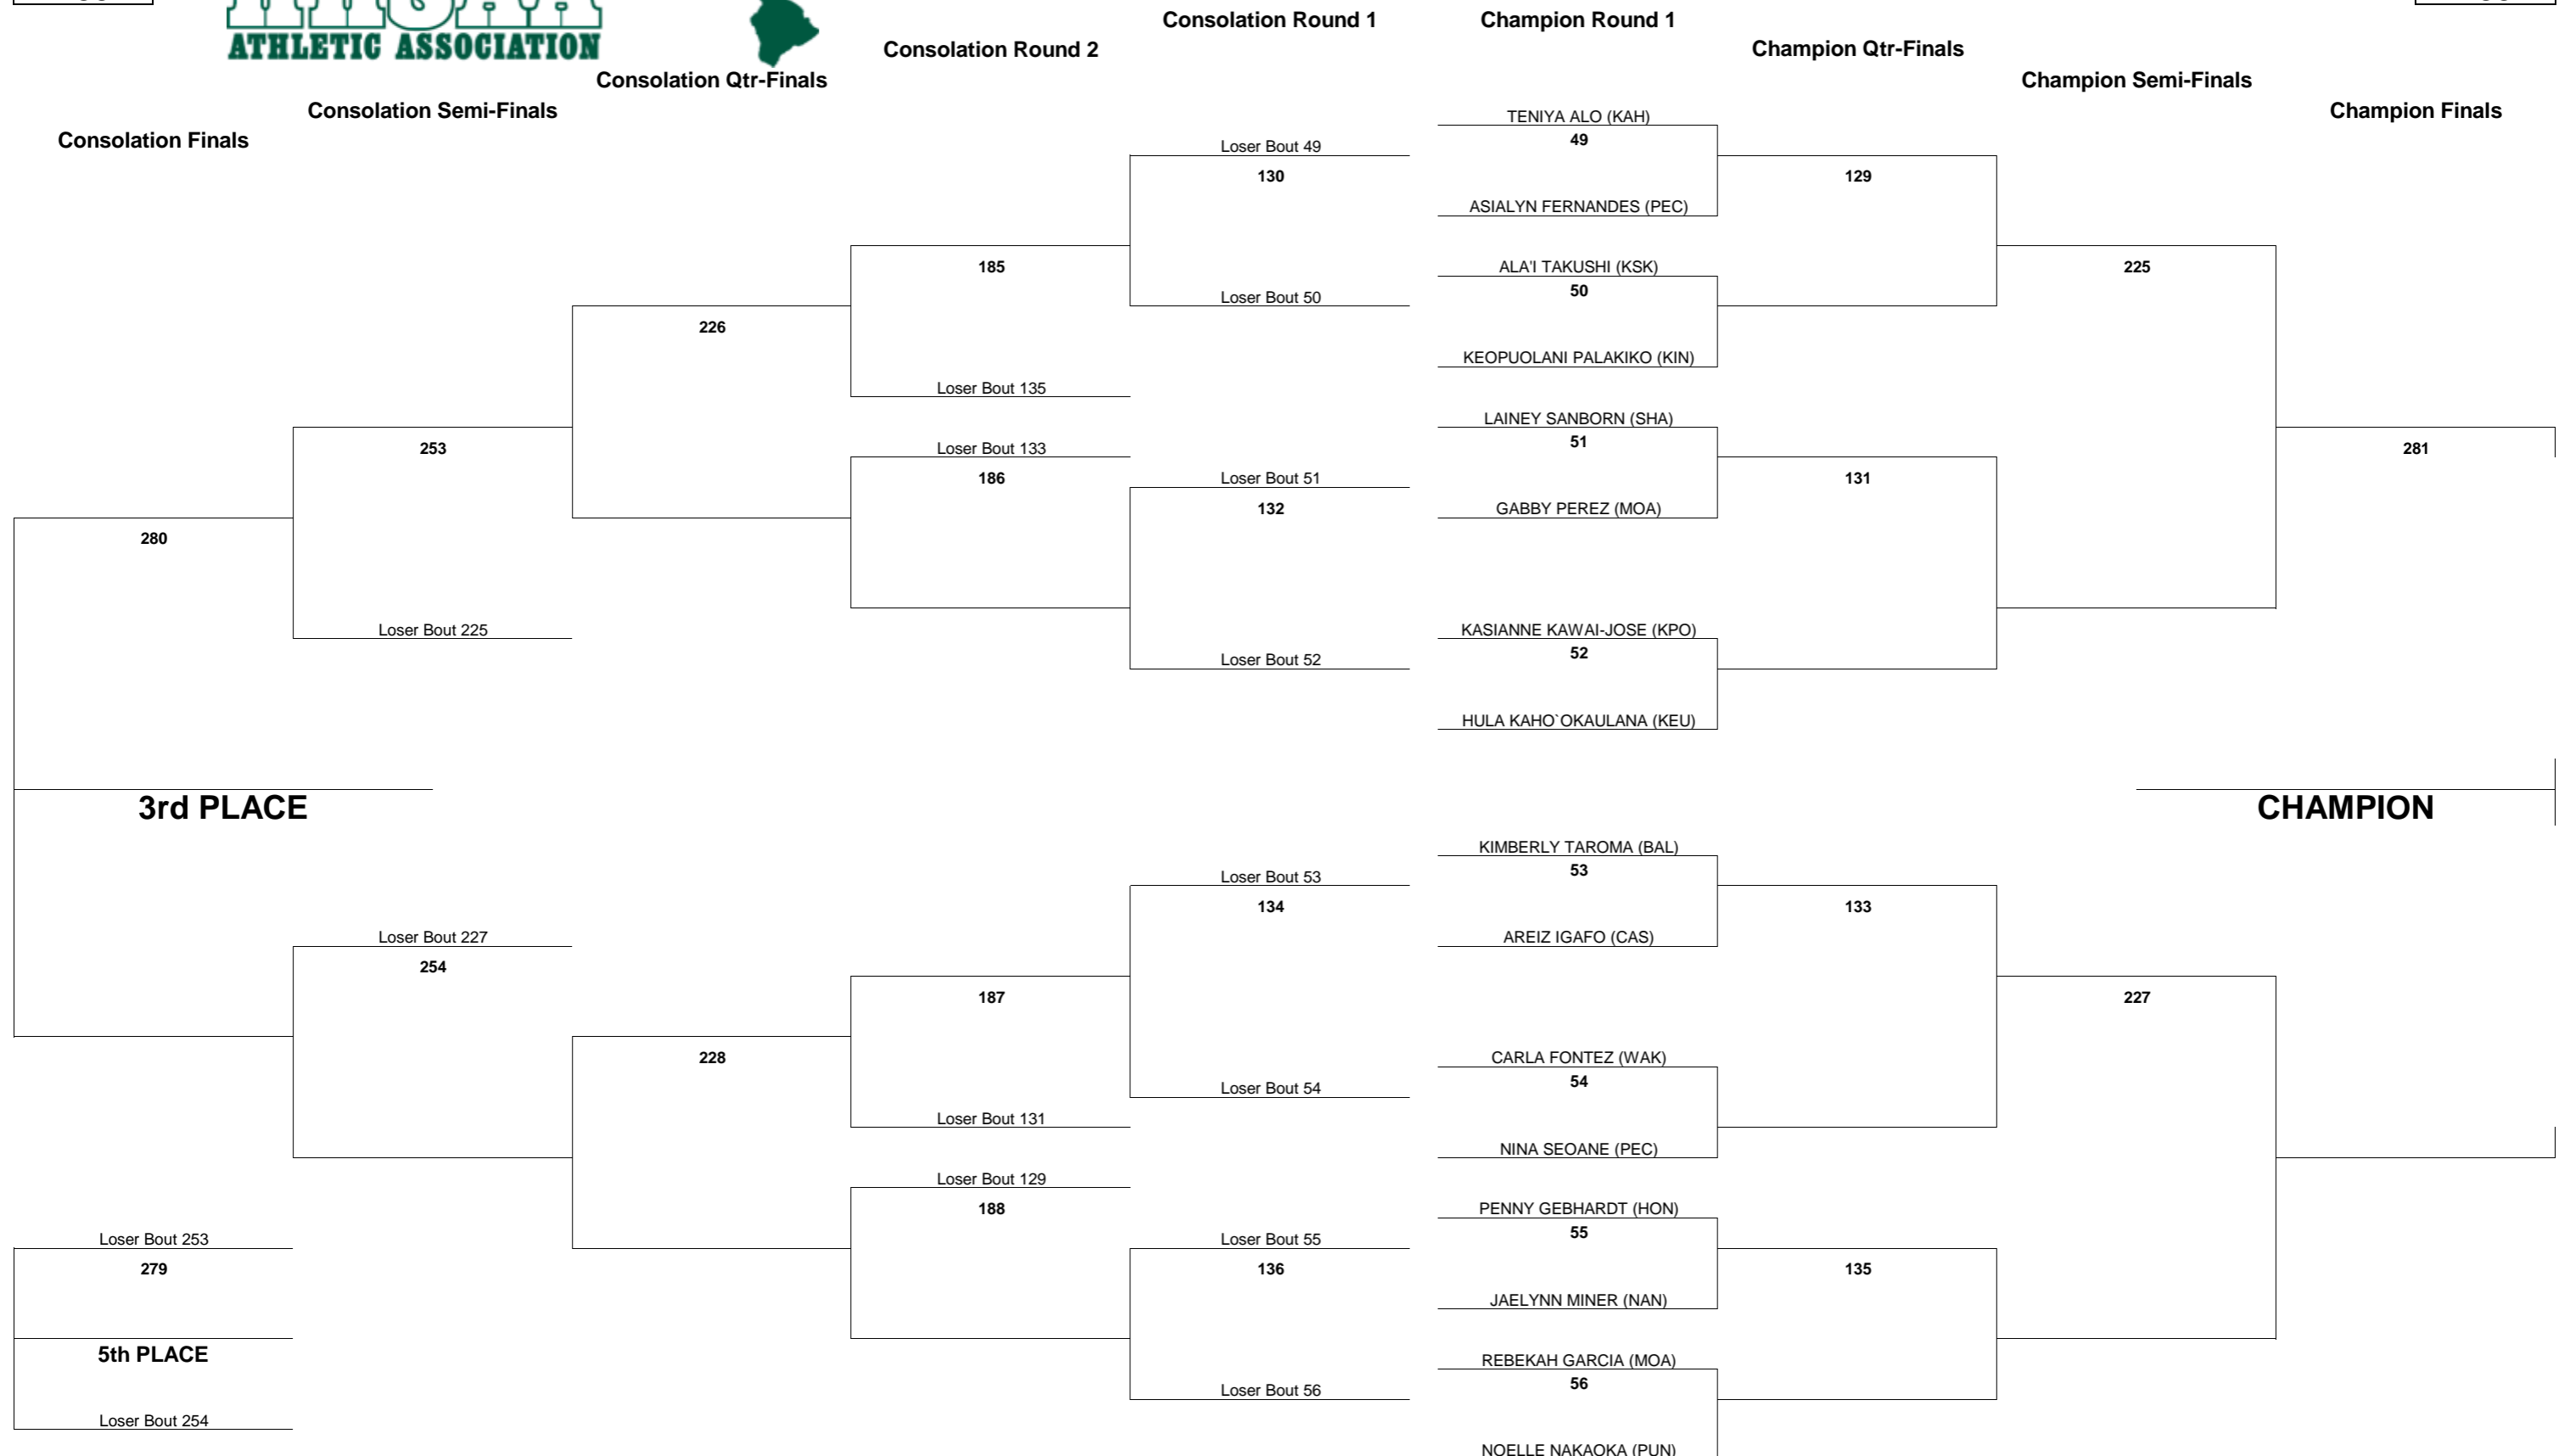

WEIGHT CLASS
139

WEIGHT CLASS
139