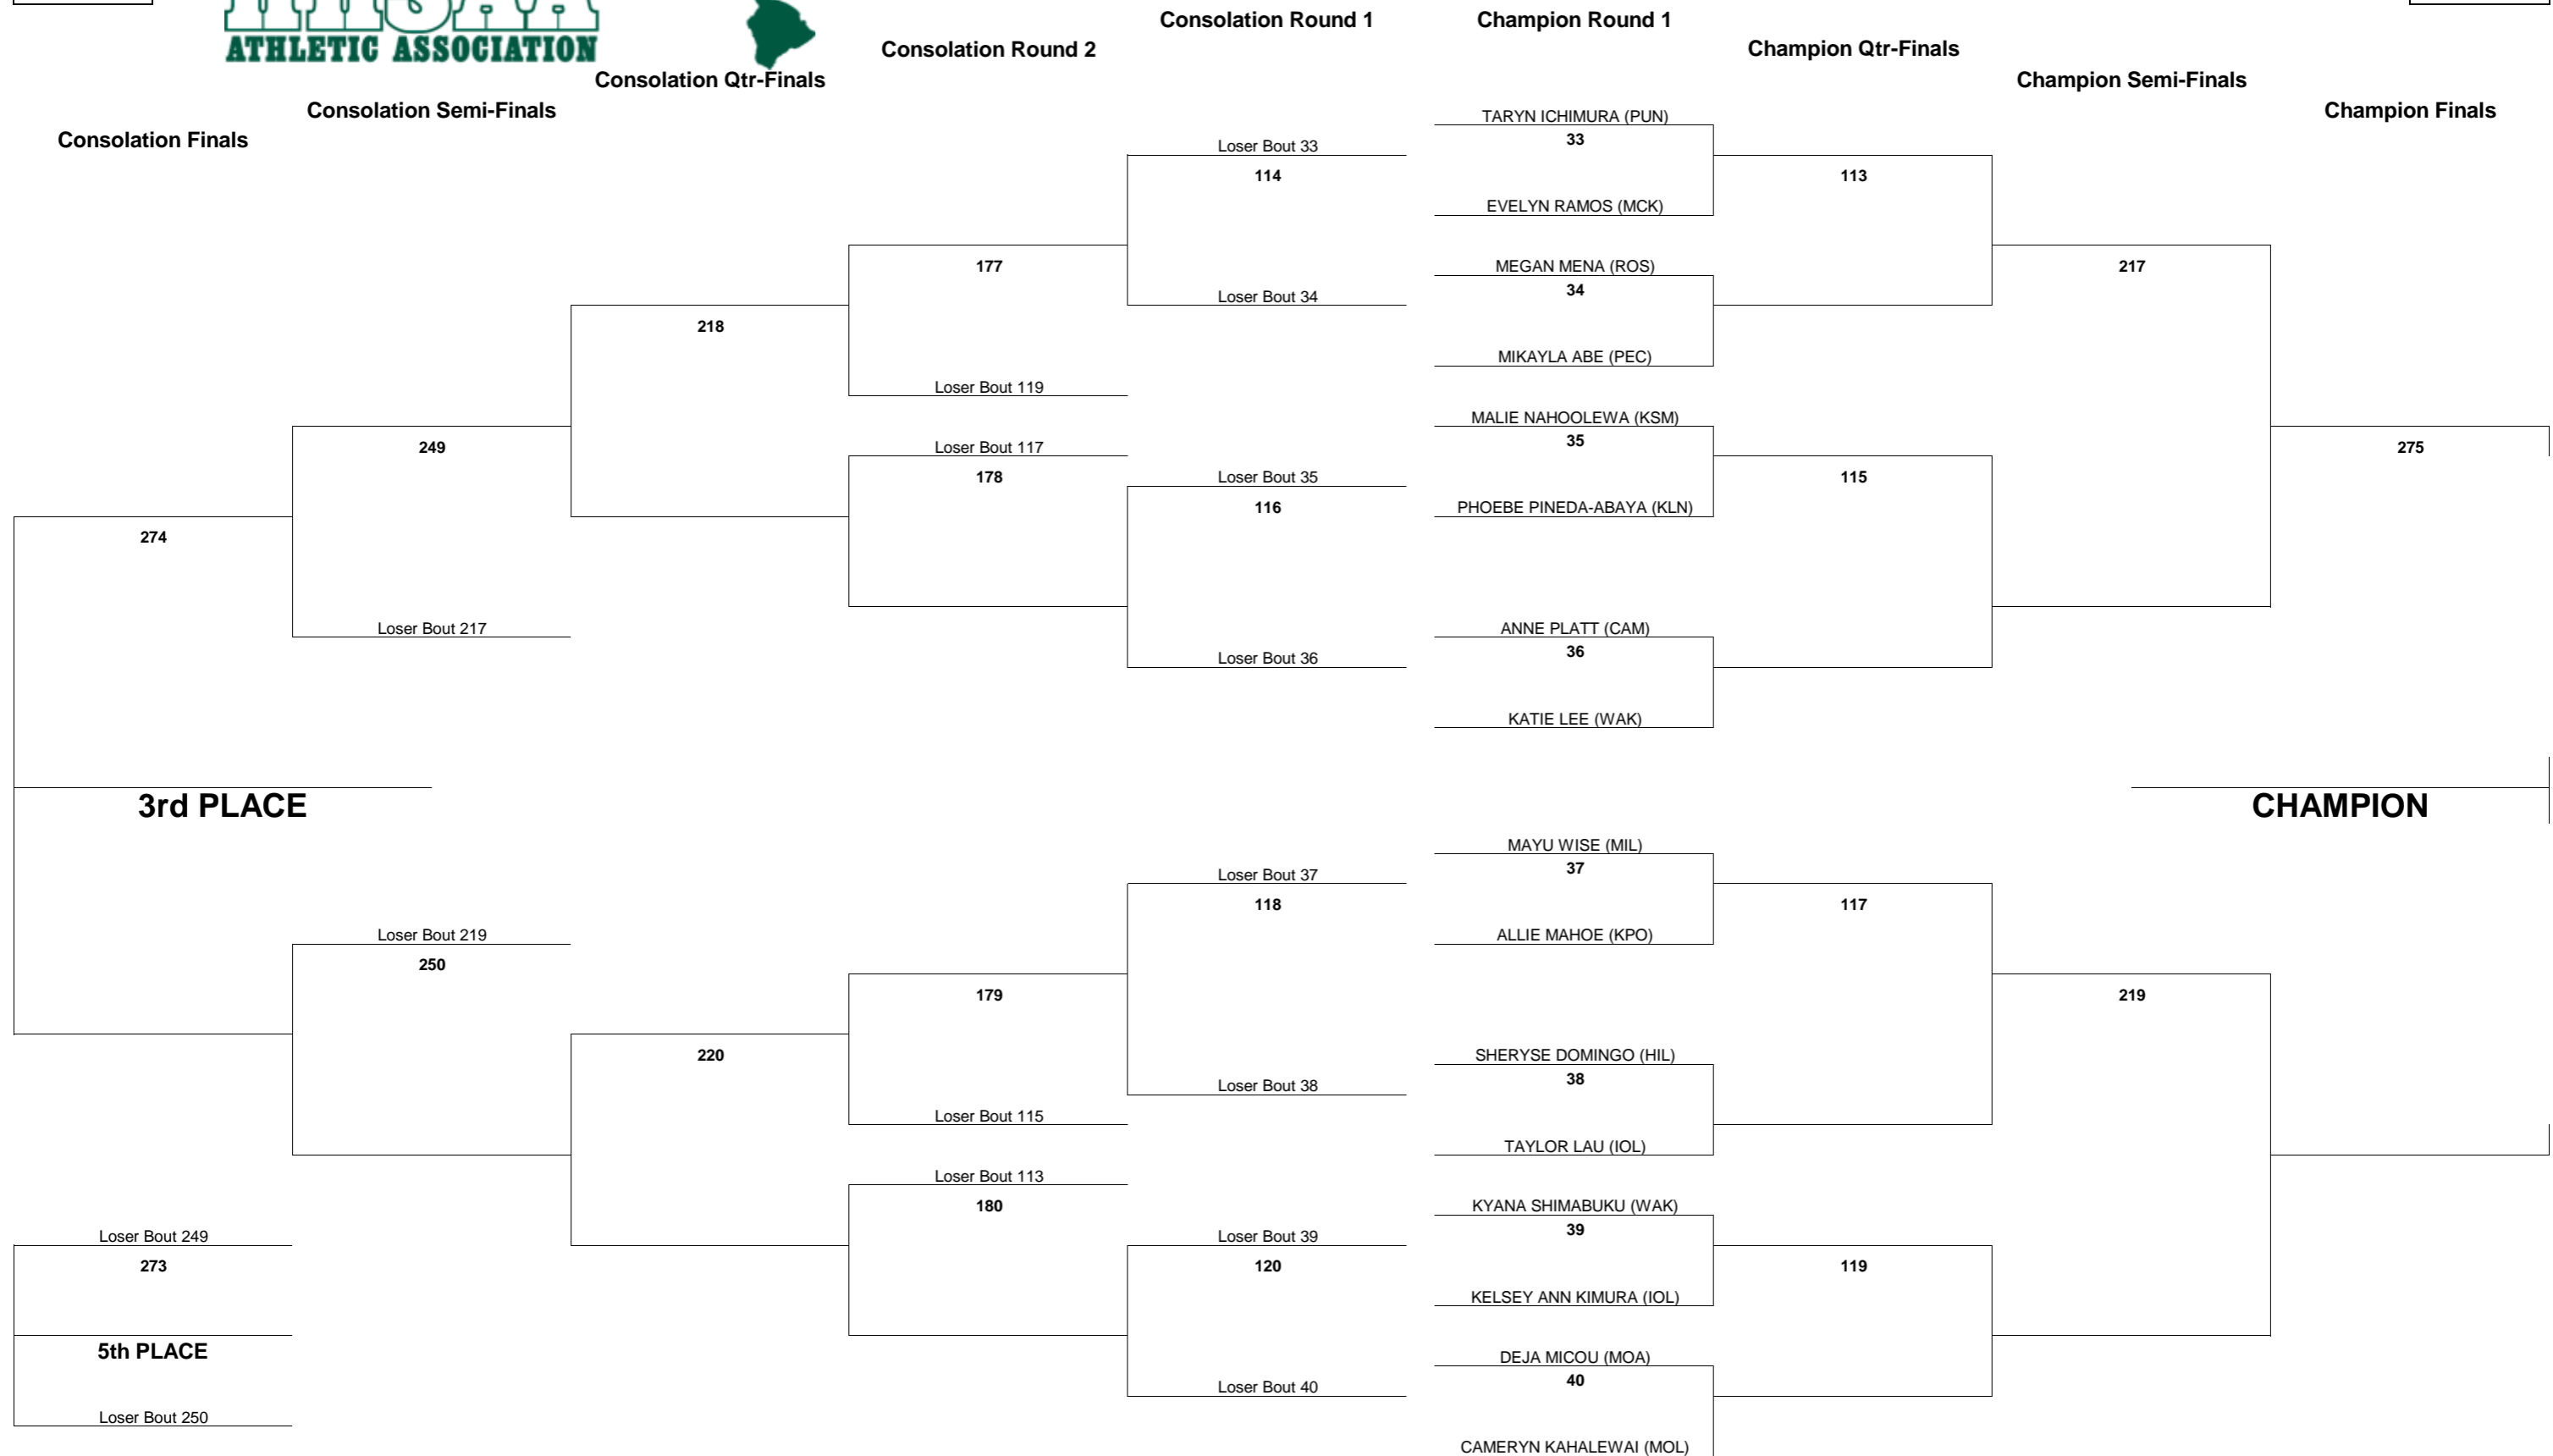

WEIGHT CLASS
122