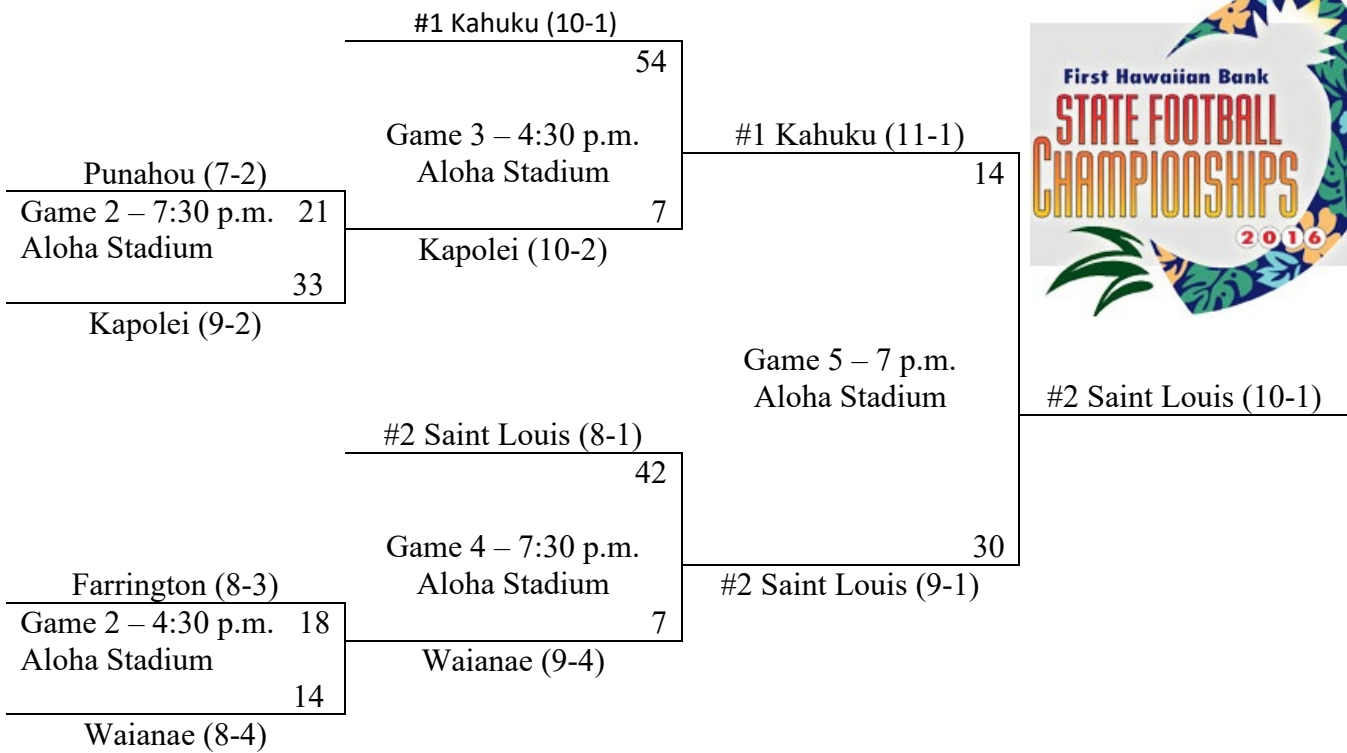

2016 – Open Division (6 teams)

Saturday, Nov. 5

Friday, Nov. 11

Saturday, Nov. 19

Participating teams, head coaches:

- OIA (4 teams)
- Kahuku (10-1)
- Vavae Tata
- Farrington Governors (8-3)
- Randall Okimoto
- Kapolei Hurricanes (9-2)
- Darren Hernandez
- Waianae Seariders (8-4)
- Walter Young

- ILH (2 teams)
- Saint Louis (8-1)
- Cal Lee
- Punahou (7-2)
- Kale Ane