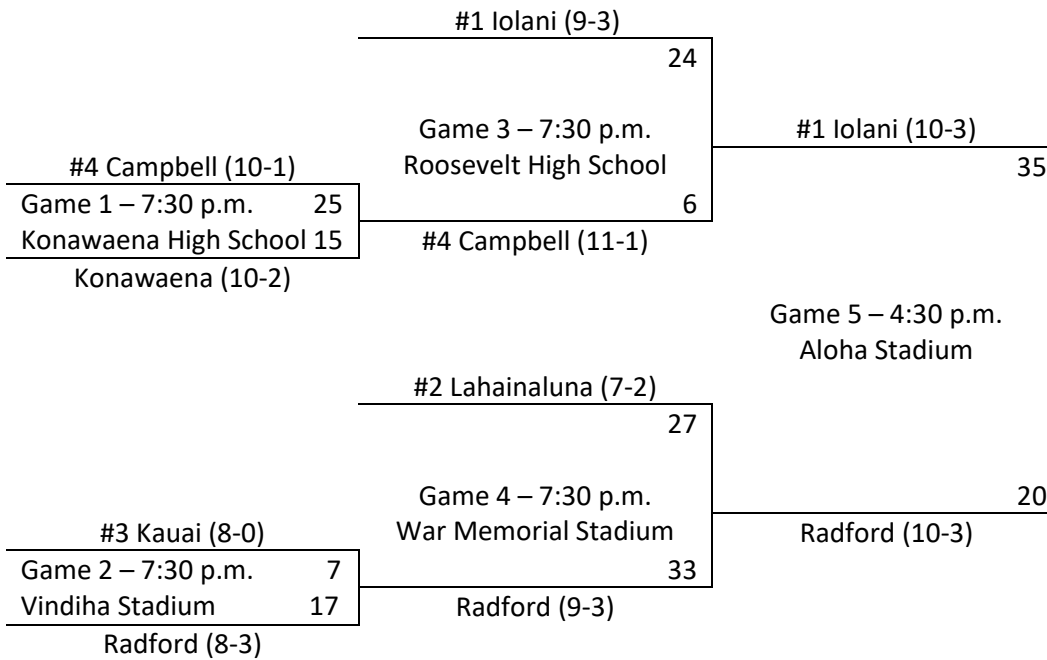

2008 – Division II (6 teams)

Friday, Nov. 21

Friday, Nov. 28

Friday, Dec. 5