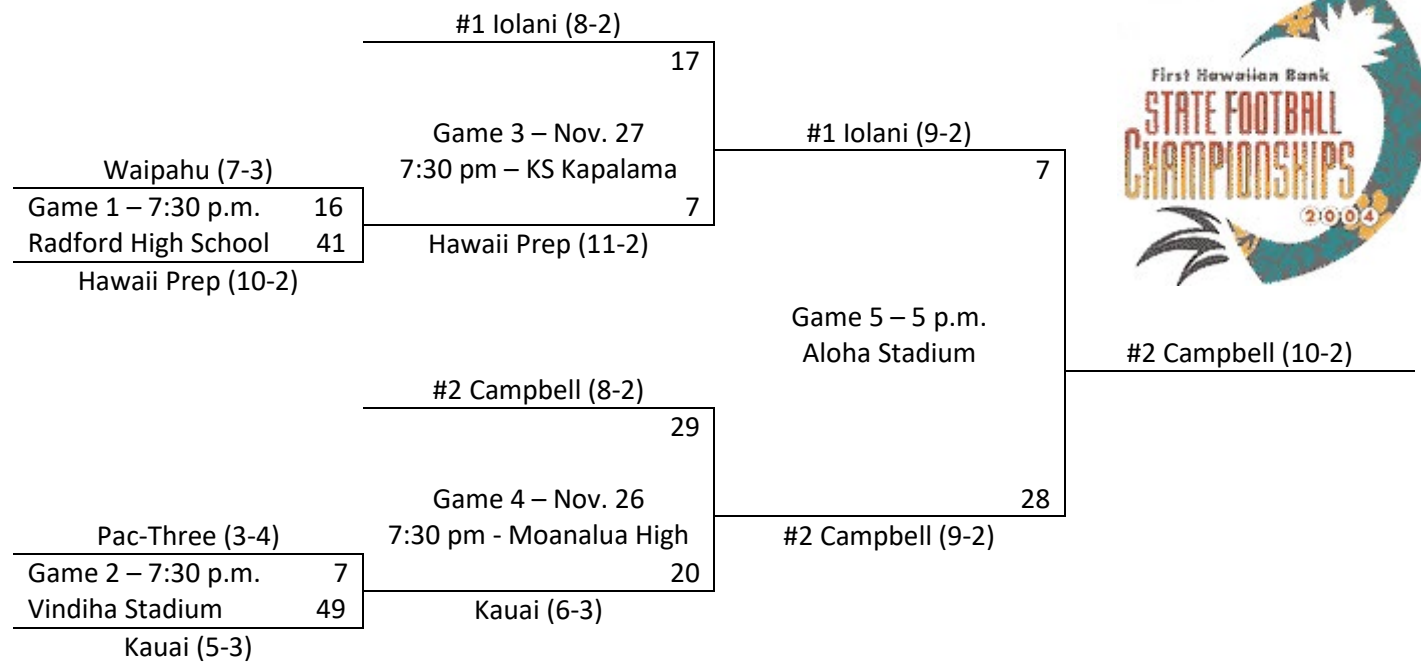

2004 – Division II (6 teams)

Friday, Nov. 19

Fri.-Sat., Nov. 26-27

Friday, Dec. 3

Participating teams, head coaches:

OIA (2 teams)	ILH (1 team)	MIL (1 team)	BIIF (1 team)	KIF (1 team)
Campbell (8-2) Tumoana Kenessey	Iolani (8-2) Wendell Look	Pac-Three (3-4) Jim Klaczak	Hawaii Prep (10-2) Tom Goodspeed	Kauai (5-3) Keli'i Morgado
Waipahu (7-3) Sean Saturnio				

Campbell captures Division II crown

Sabers beat Iolani for first major football title, 28-7

BY WES NAKAMA
Advertiser Staff Writer

With its head coach watching proudly from the stands, the Campbell High School football team executed almost to perfection last night in rolling past

Iolani, 28-7, for the Division II state championship at Aloha Stadium.

The Sabers, ranked No. 8 in The Advertiser's statewide Top 10 poll of coaches and media, finished their season at 10-2 and brought home the school's first major football title. Iolani, ranked No. 5, ended up 9-3.

"Earlier this week, we had a group meeting and said, 'Let's execute, let's do it for Coach

(Tumoana Kenessey).'" said Campbell senior slotback/linebacker Kaniela Stanton, who rushed for 113 yards on 10 carries and made four tackles. "This was for him, and for everybody on our team, and for our fans."

Kenessey, in his fifth year as head coach, was ineligible for the game due to an ejection from last week's semifinal victory over Kaua'i after two unsportsmanlike conduct penalties. But

his team put on an awesome display of running and defense last night anyway, especially in the first half.

Operating out of the unique "Delaware Winged-T" offense led by tackles Sterling Valentine, Matthew Masifilo and Kyle Akana, guards Liulotu Gaui and Dustin Salvador, tight ends Kepa Basham and James Bannister and

SEE CAMPBELL, D4