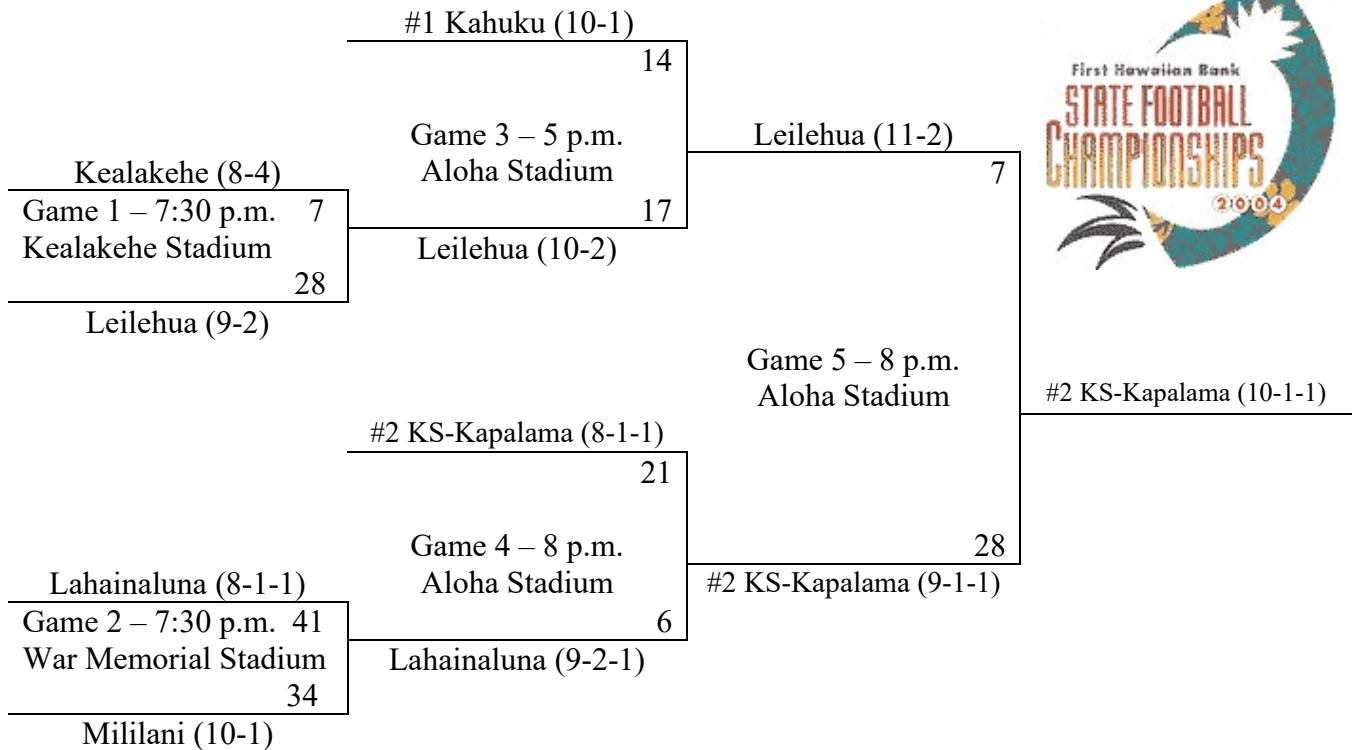

2004 – Division I (6 teams)

Friday, Nov. 19

Friday, Nov. 26

Friday, Dec. 3