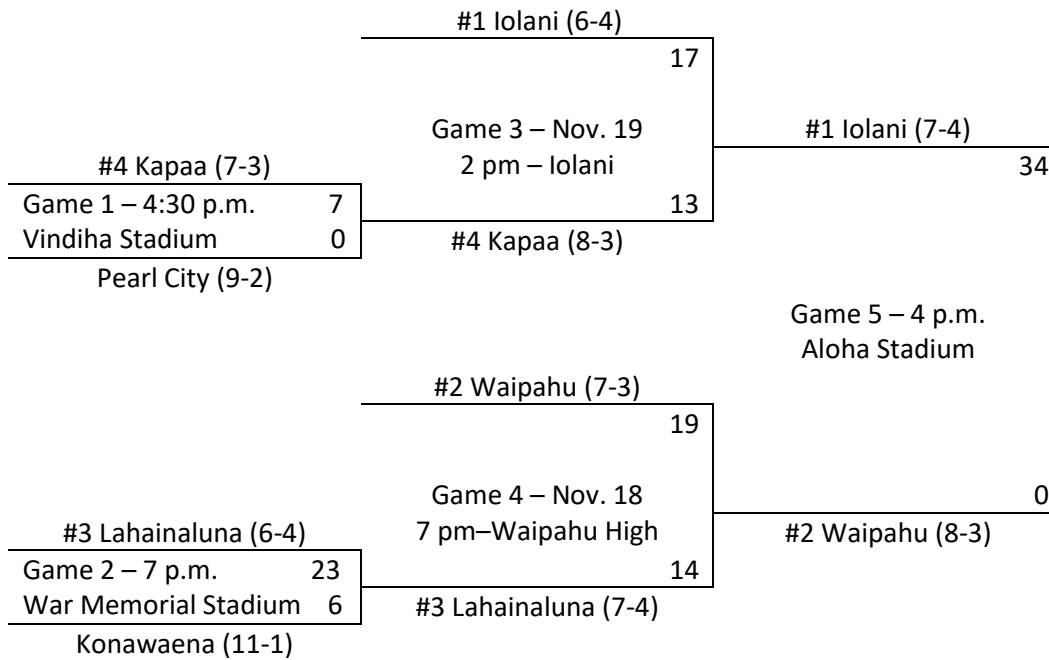

2011 – Division II (6 teams)

Saturday, Nov. 12

Friday-Saturday, Nov. 18-19

Friday, Nov. 25