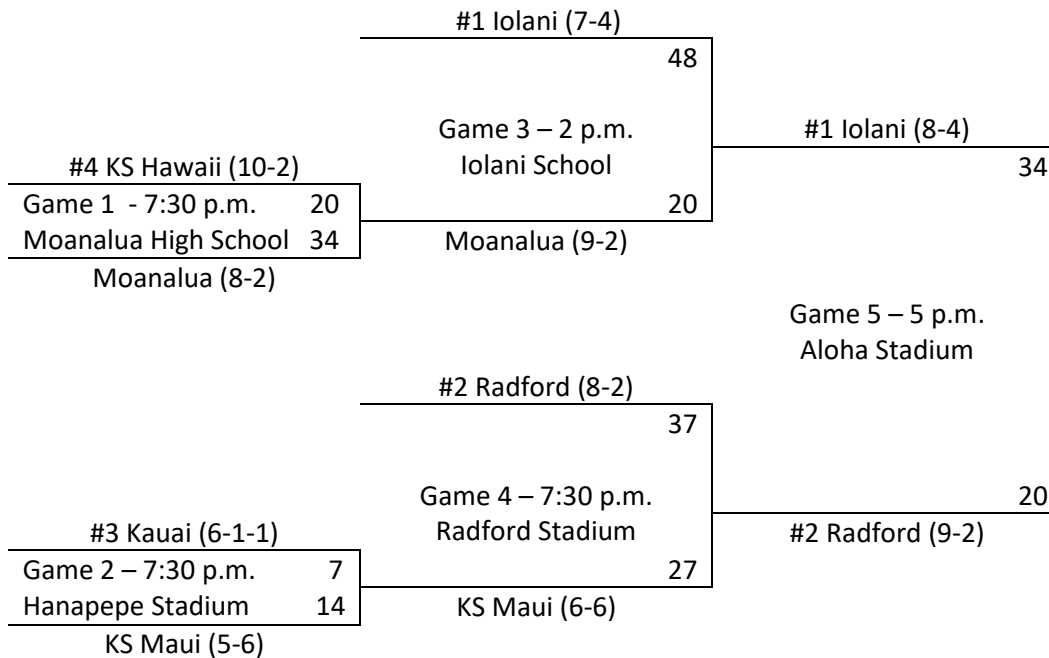

2005 – Division II (6 teams)

Friday, Nov. 18

Saturday, Nov. 26

Friday, Dec. 2