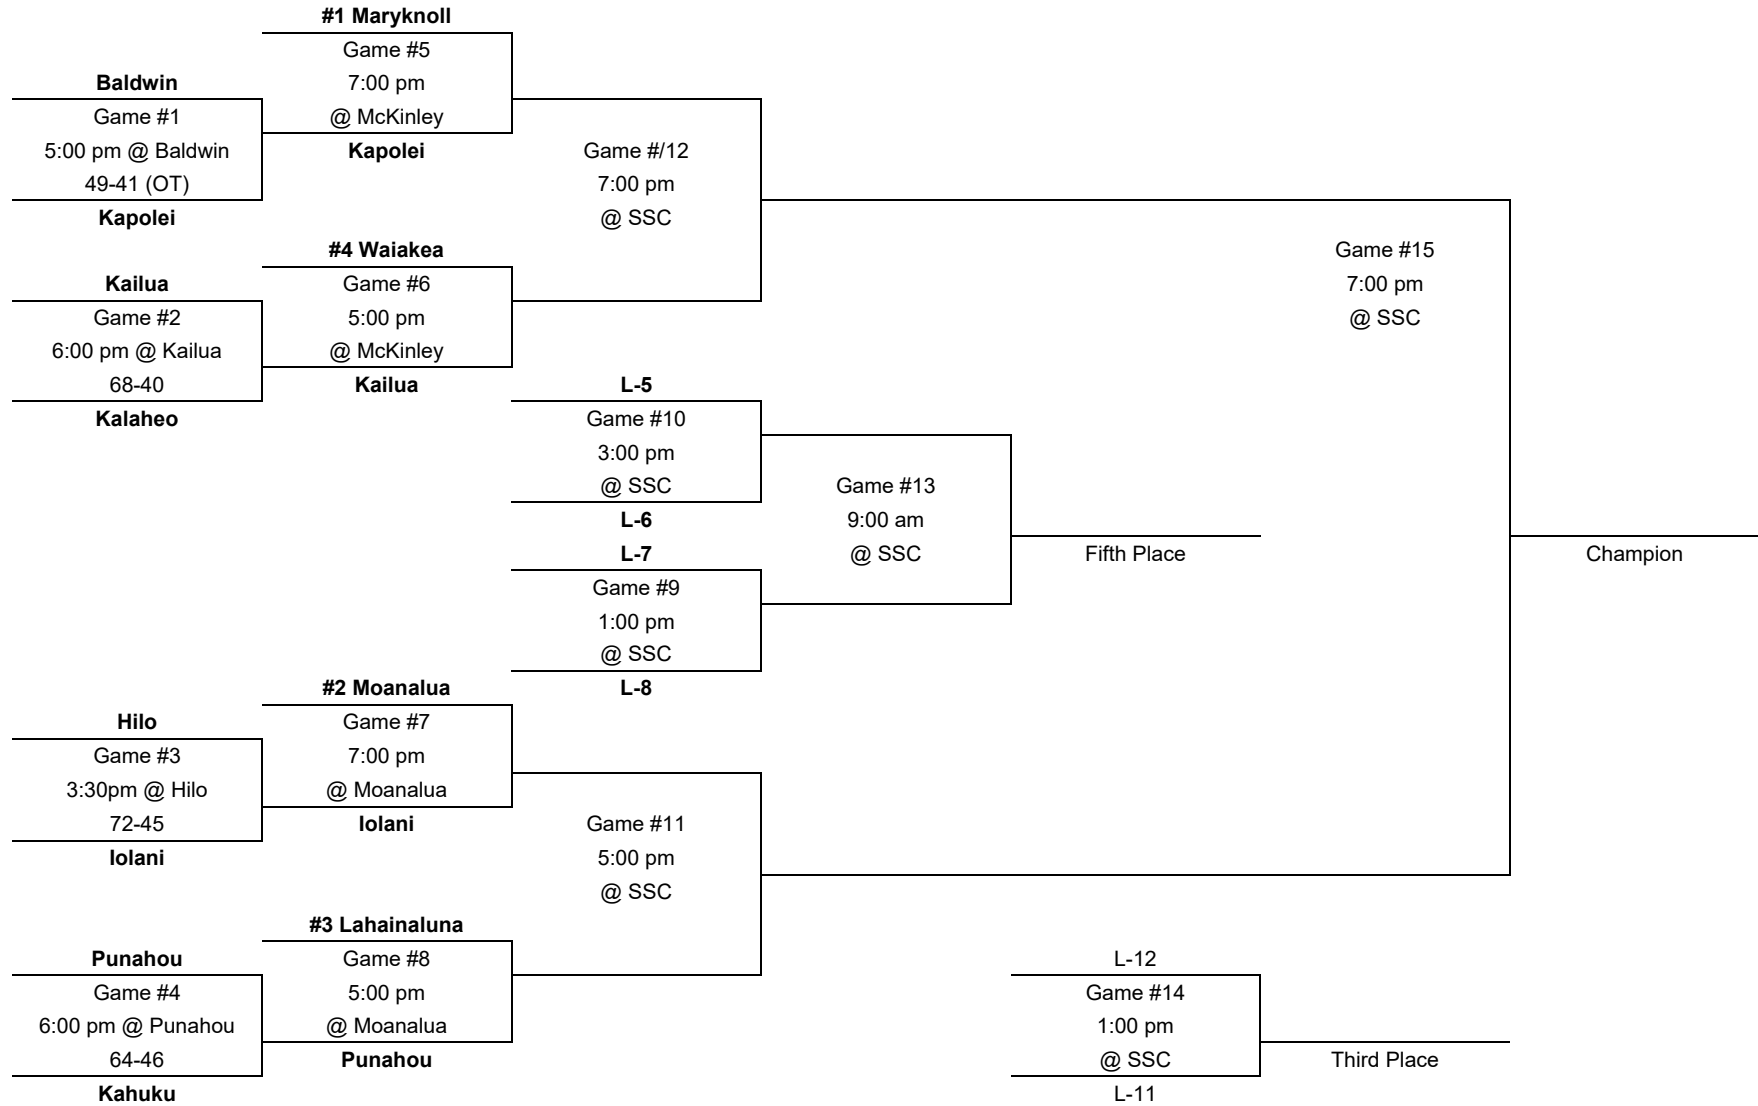

**BOYS BASKETBALL STATE CHAMPIONSHIPS  
DIVISION I BRACKET  
MONDAY-SATURDAY, FEBRUARY 18-23, 2019**

**Monday  
Feb. 18**

**Thursday  
Feb. 21**

**Friday  
Feb. 22**

**Saturday  
Feb. 23**

**BOYS BASKETBALL STATE CHAMPIONSHIPS  
DIVISION II BRACKET  
WEDNESDAY-FRIDAY, FEBRUARY 21-23, 2019**