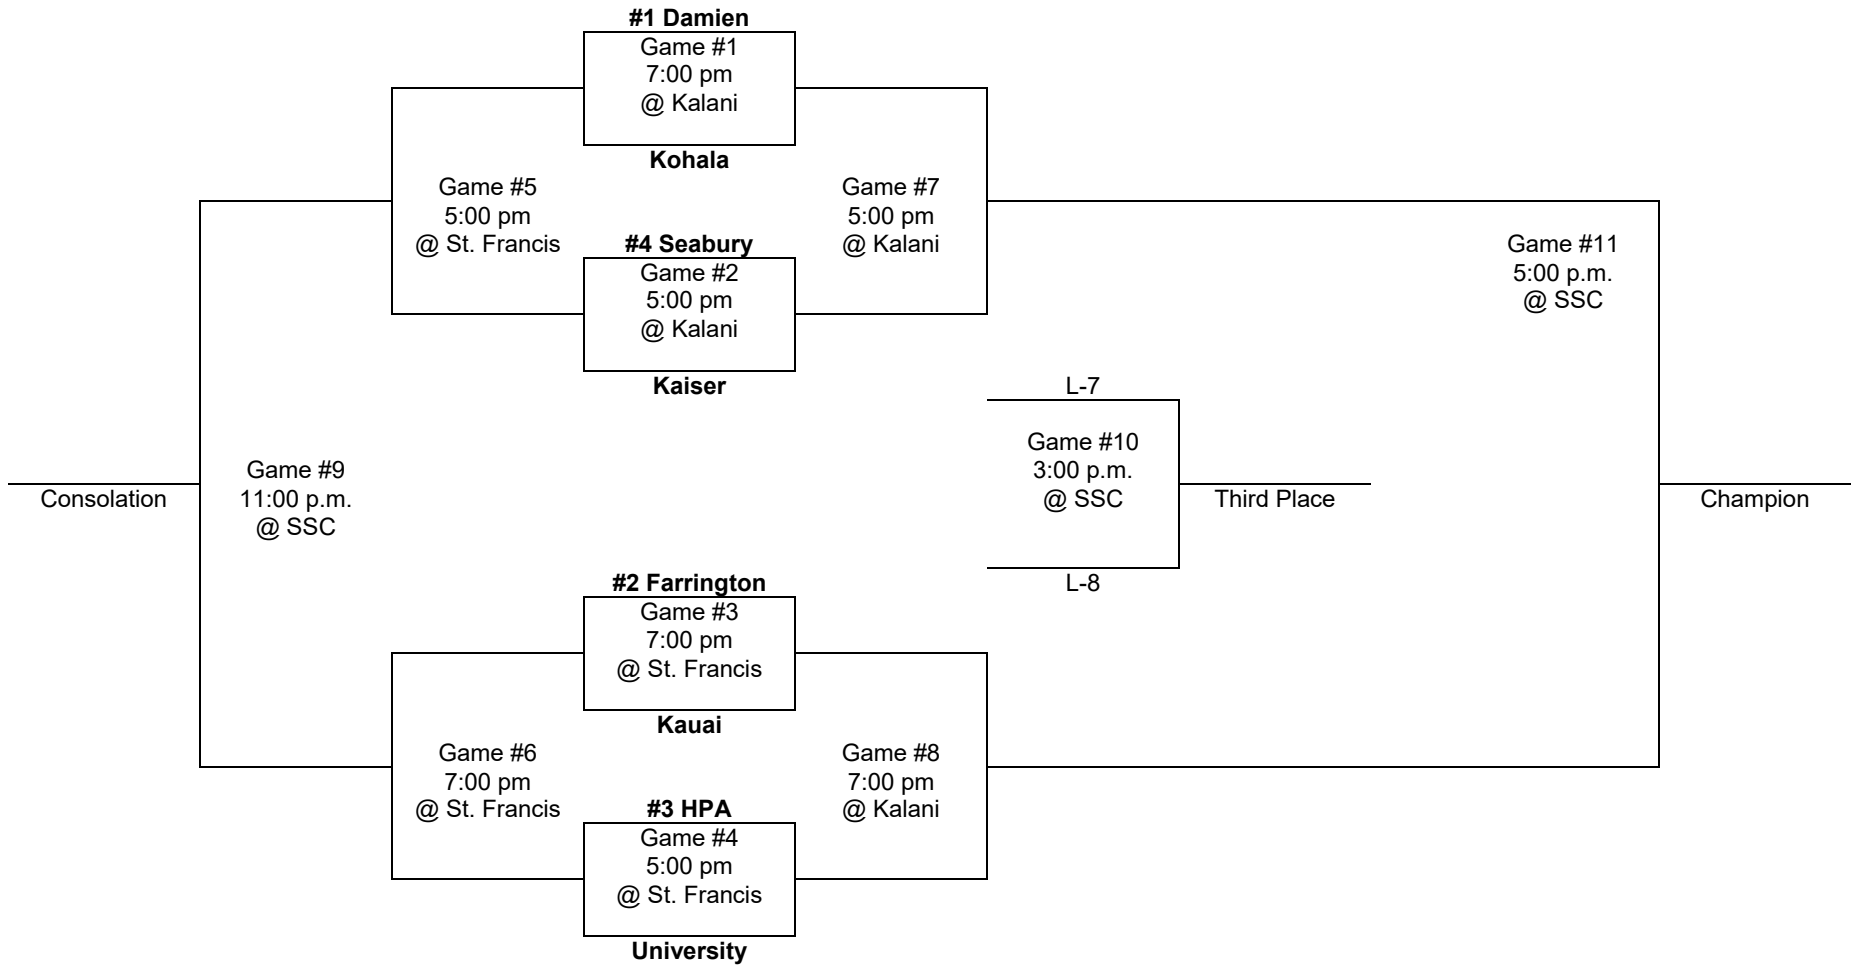

**BOYS BASKETBALL STATE CHAMPIONSHIPS
DIVISION II BRACKET
WEDNESDAY-FRIDAY, FEBRUARY 21-23, 2019**

Saturday
Feb. 23

Friday
Feb. 22

Thursday
Feb. 21

Friday
Feb. 22

Saturday
Feb. 23

Saturday
Feb. 23