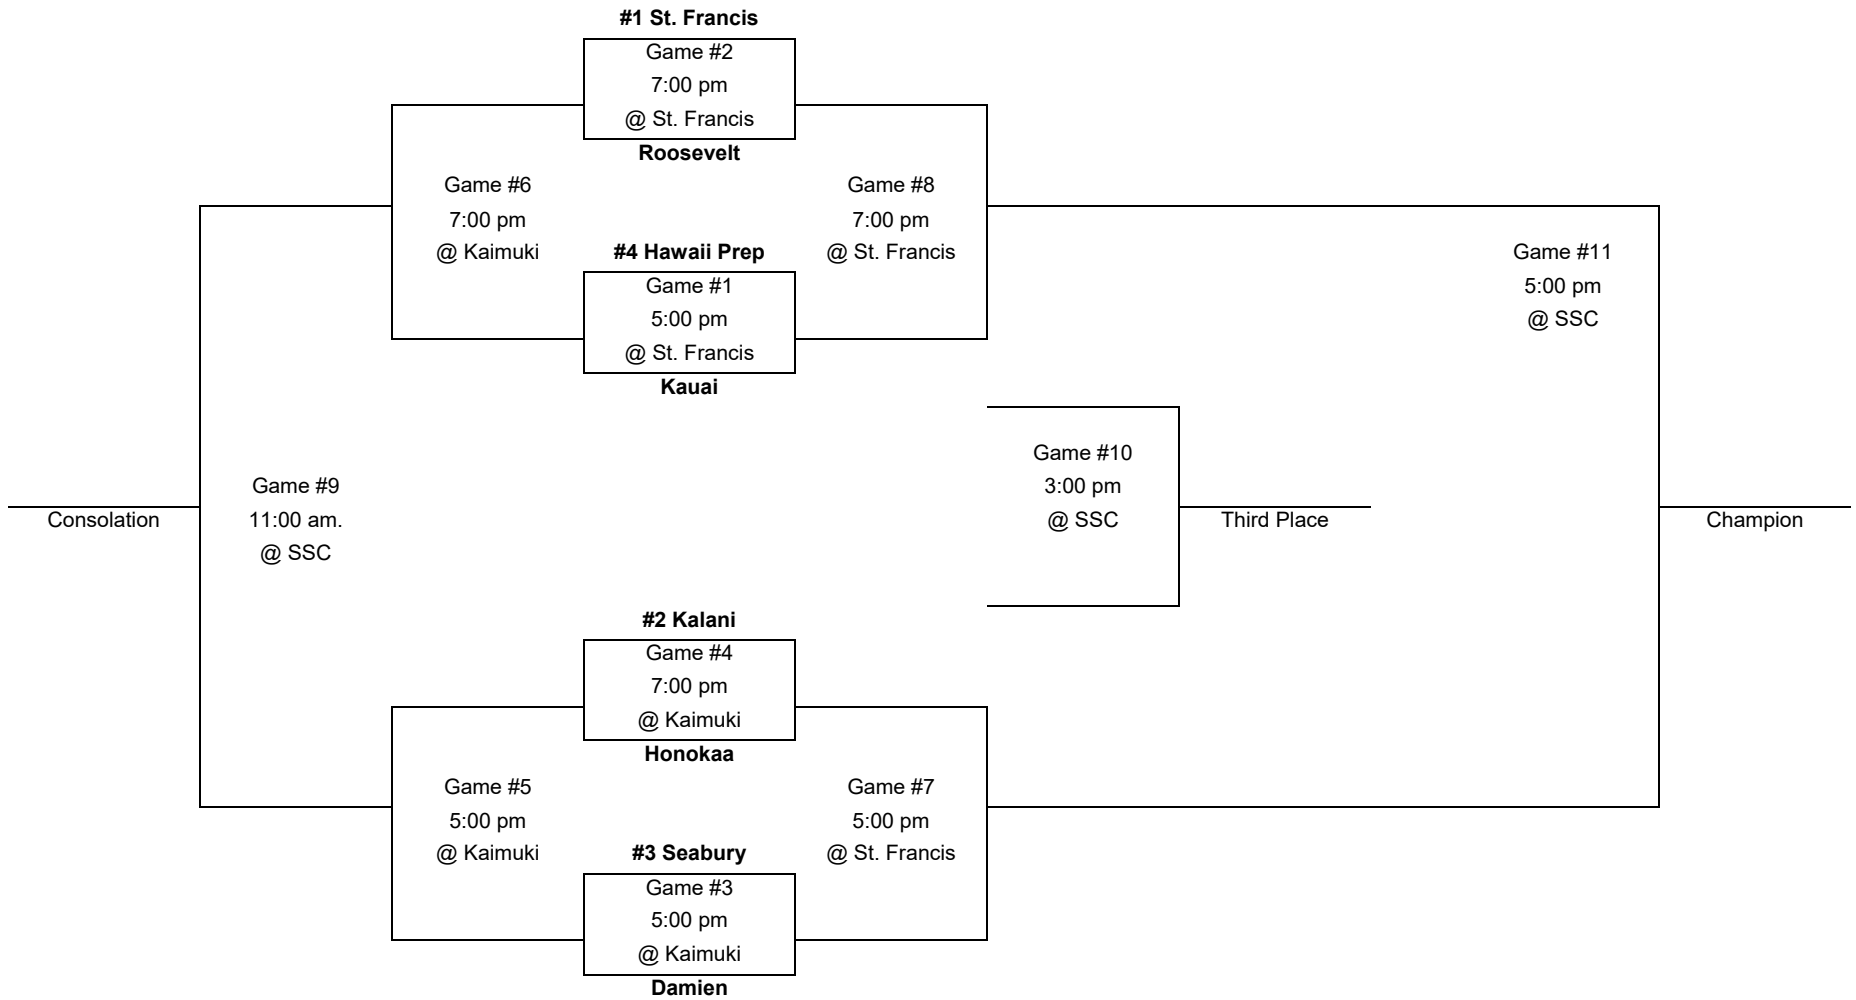

**Friday
Feb. 16**

**BOYS BASKETBALL STATE CHAMPIONSHIPS
DIVISION II BRACKET
WEDNESDAY-FRIDAY, FEBRUARY 14-16, 2018**

Friday
Feb. 16

Thursday
Feb. 15

Wednesday
Feb. 14

Thursday
Feb. 15

Friday
Feb. 16

Friday
Feb. 16