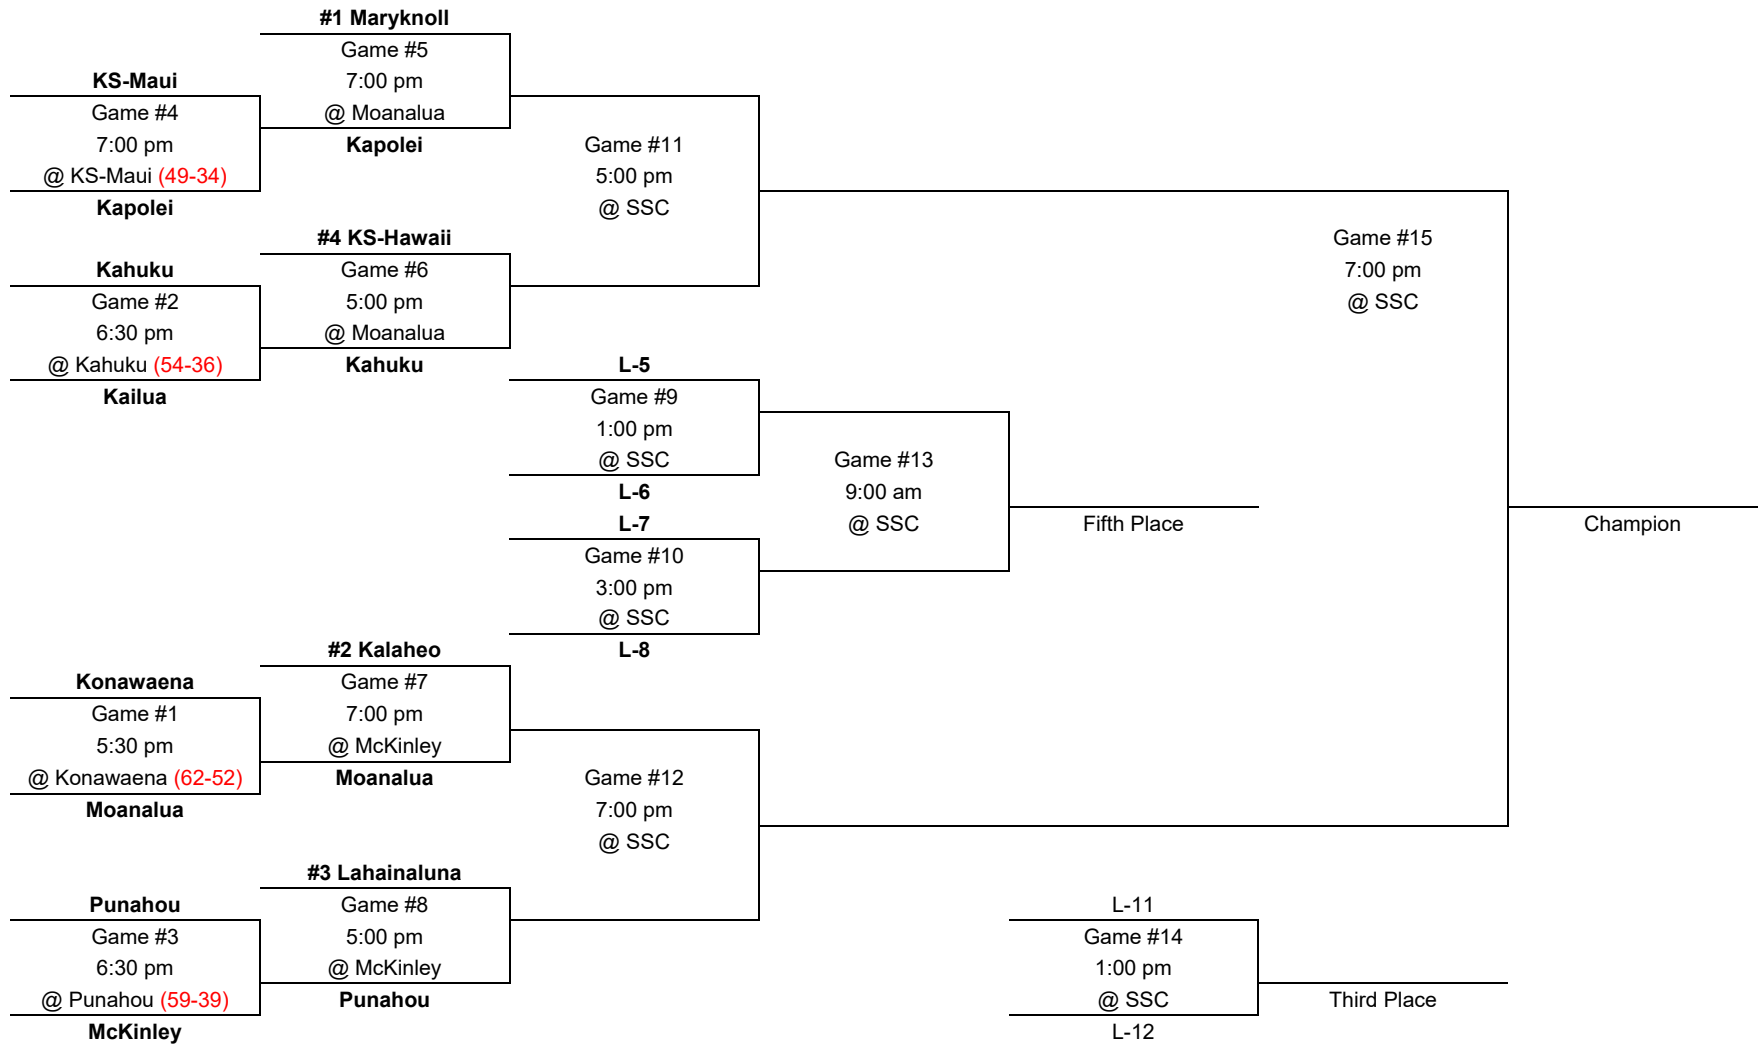

**Friday
Feb. 16**

**BOYS BASKETBALL STATE CHAMPIONSHIPS
DIVISION II BRACKET
WEDNESDAY-FRIDAY, FEBRUARY 14-16, 2018**

Friday
Feb. 16

Thursday
Feb. 15

Wednesday
Feb. 14

Thursday
Feb. 15

Friday
Feb. 16

Friday
Feb. 16