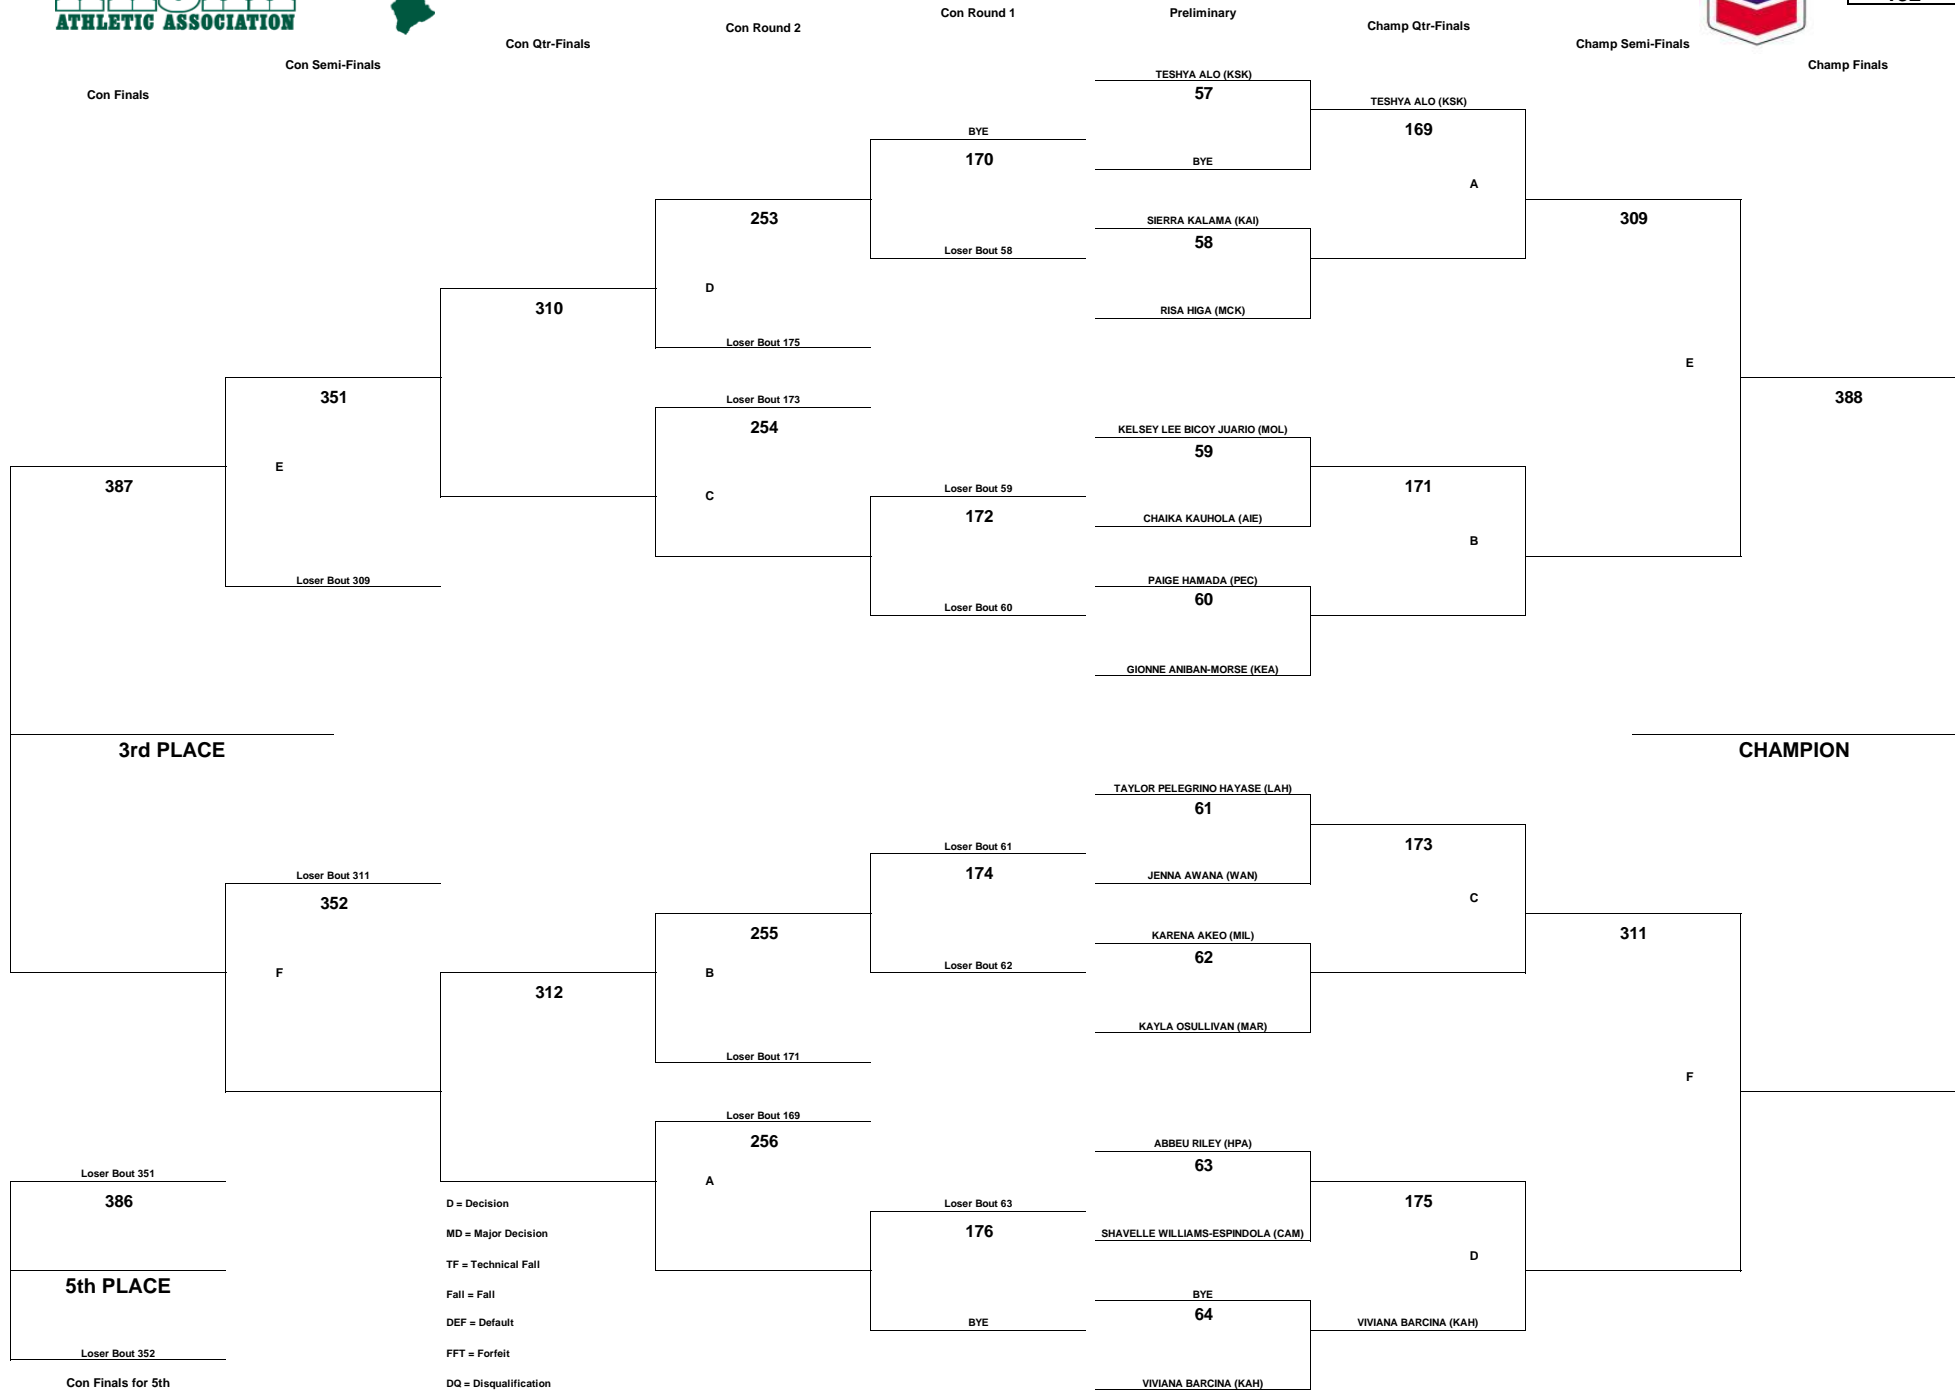

CHEVRON-HAWAII HIGH SCHOOL ATHLETIC ASSOCIATION 2016 GIRLS WRESTLING CHAMPIONSHIPS

WEIGHT CLASS
132