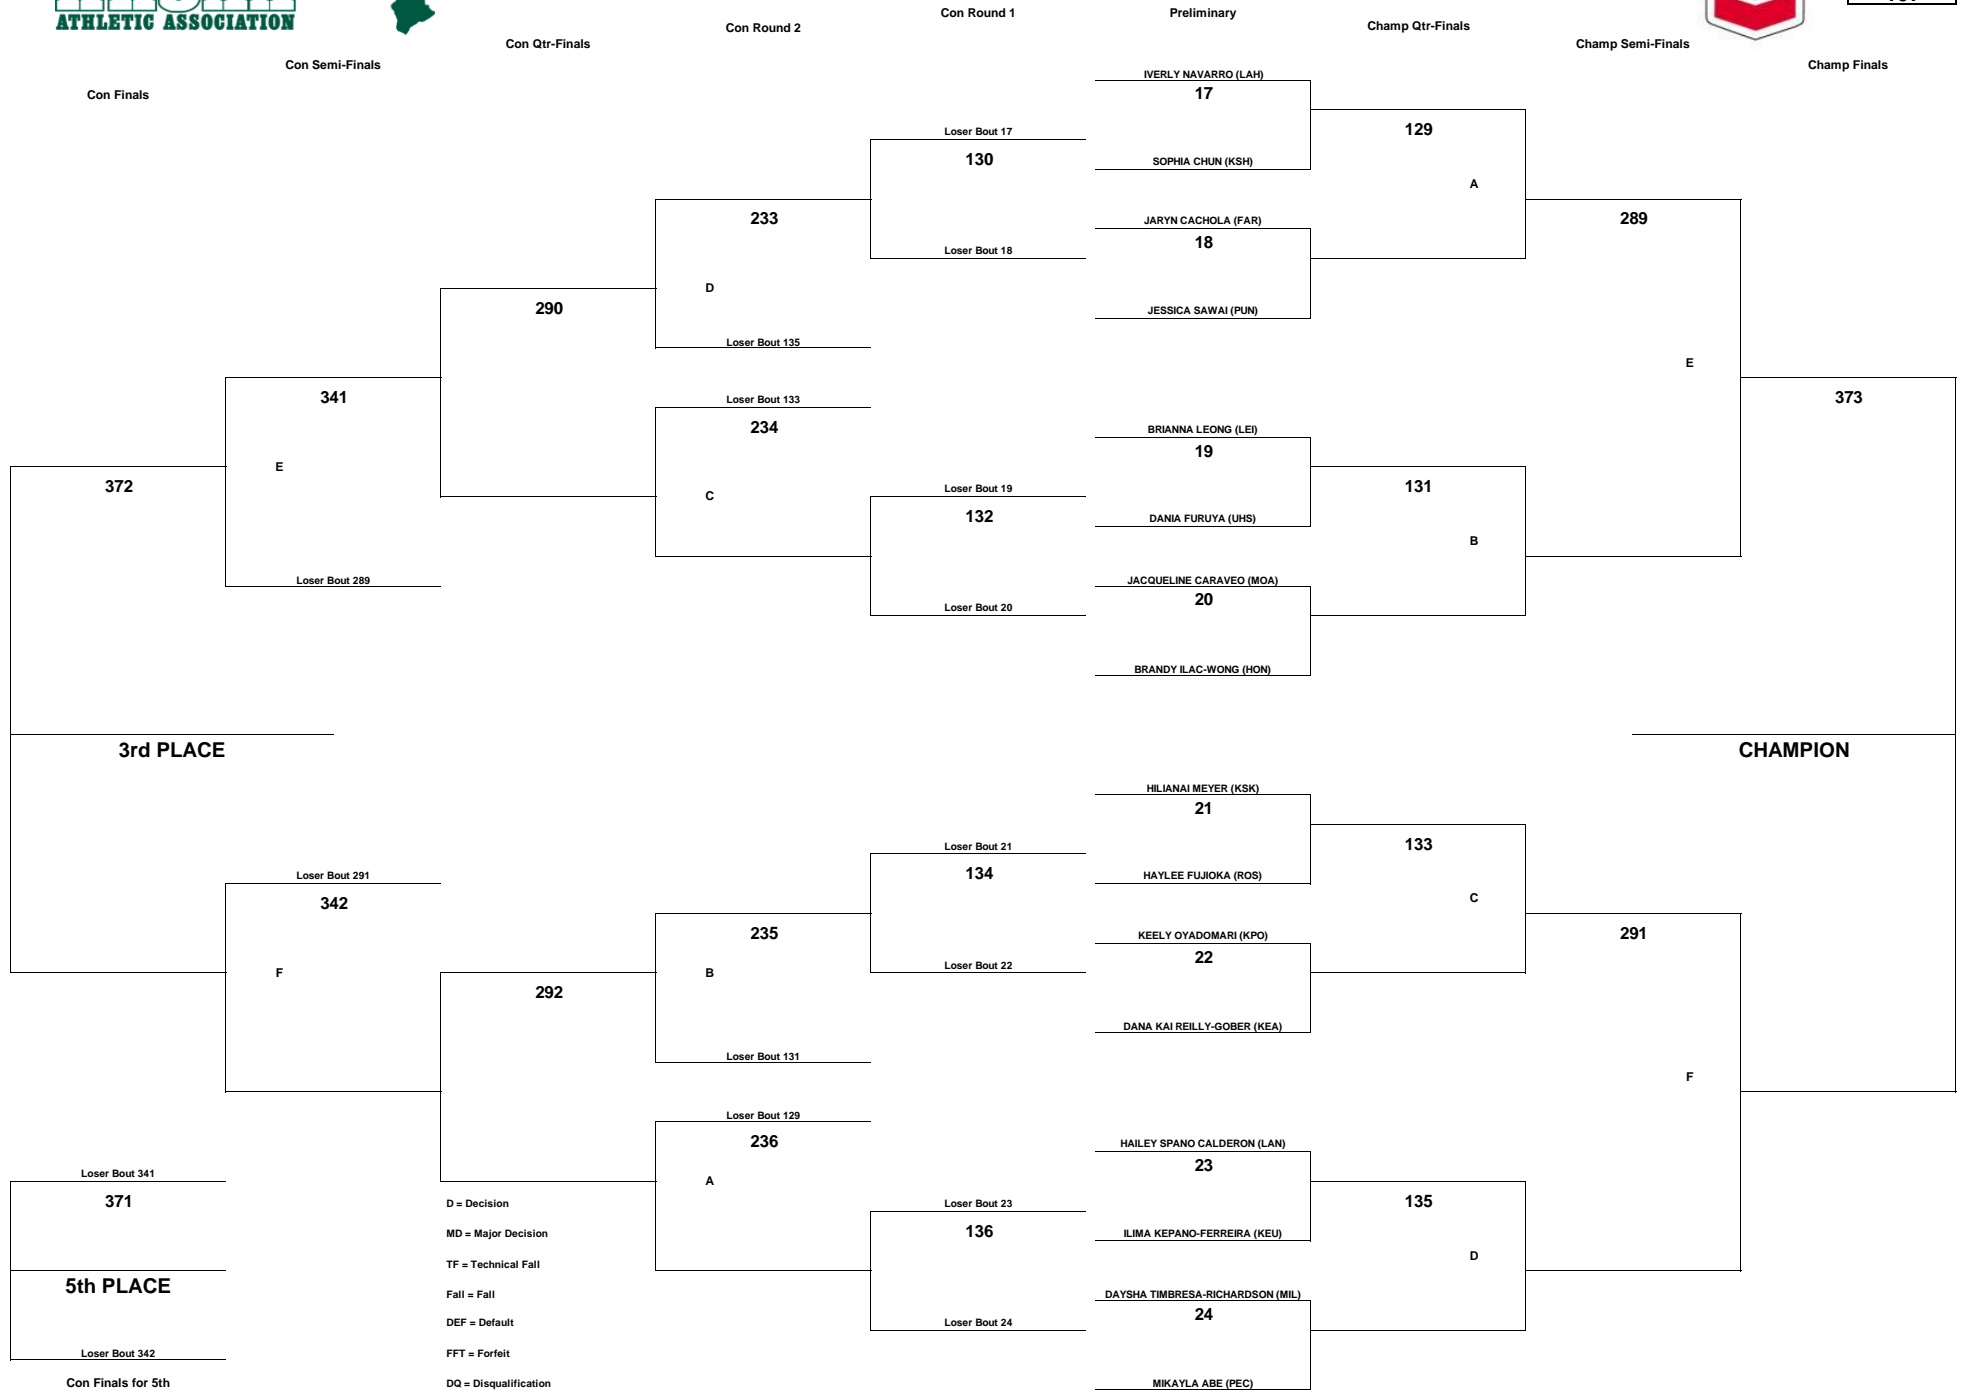

CHEVRON-HAWAII HIGH SCHOOL ATHLETIC ASSOCIATION 2016 GIRLS WRESTLING CHAMPIONSHIPS

WEIGHT CLASS
107