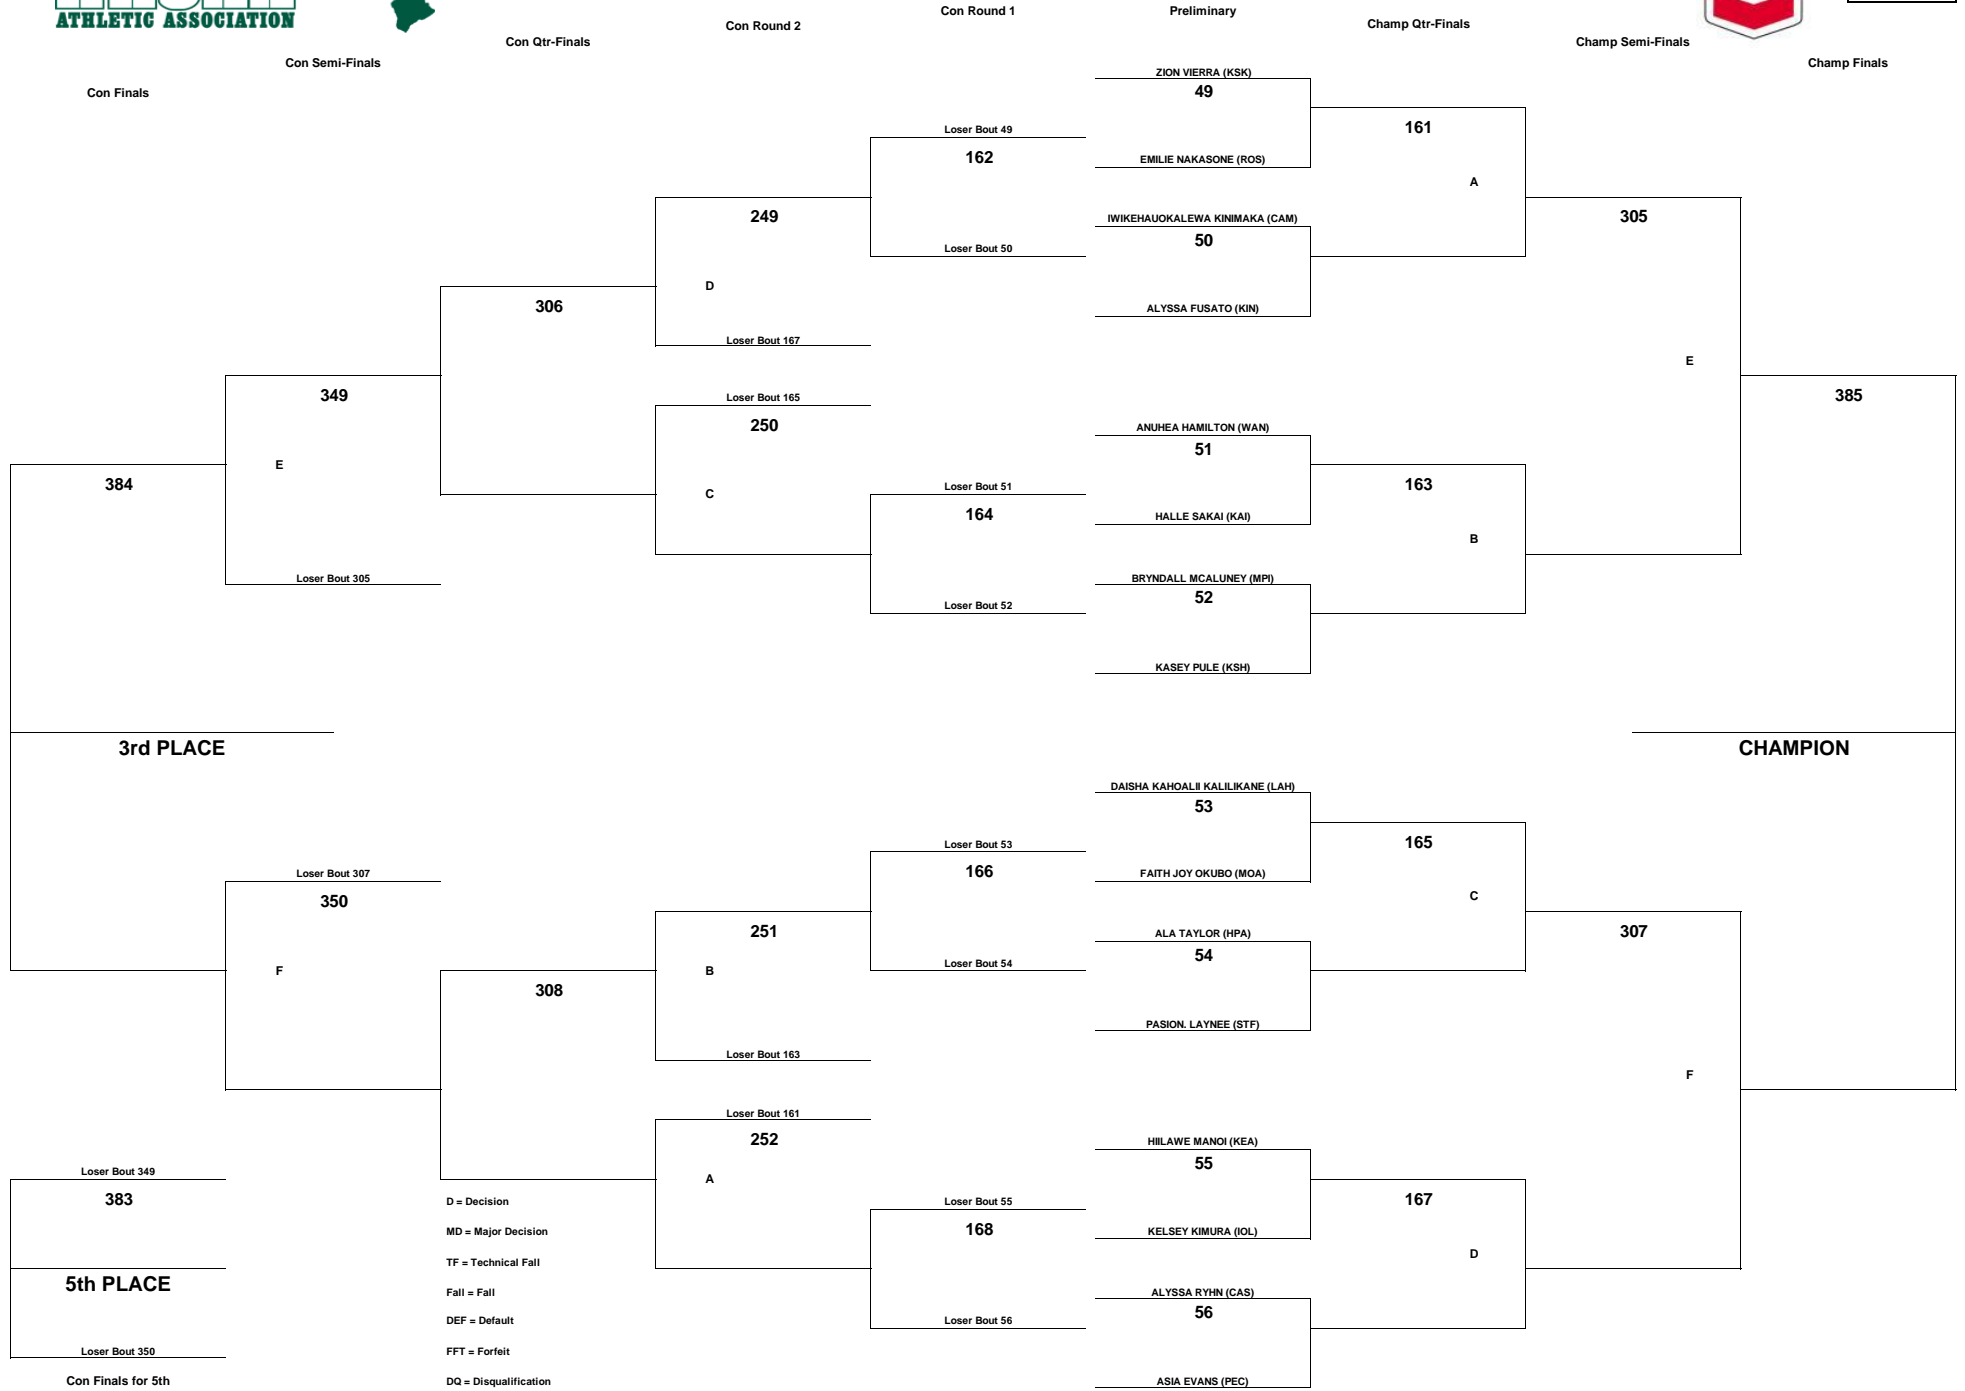

CHEVRON-HAWAII HIGH SCHOOL ATHLETIC ASSOCIATION 2016 GIRLS WRESTLING CHAMPIONSHIPS

WEIGHT CLASS
127