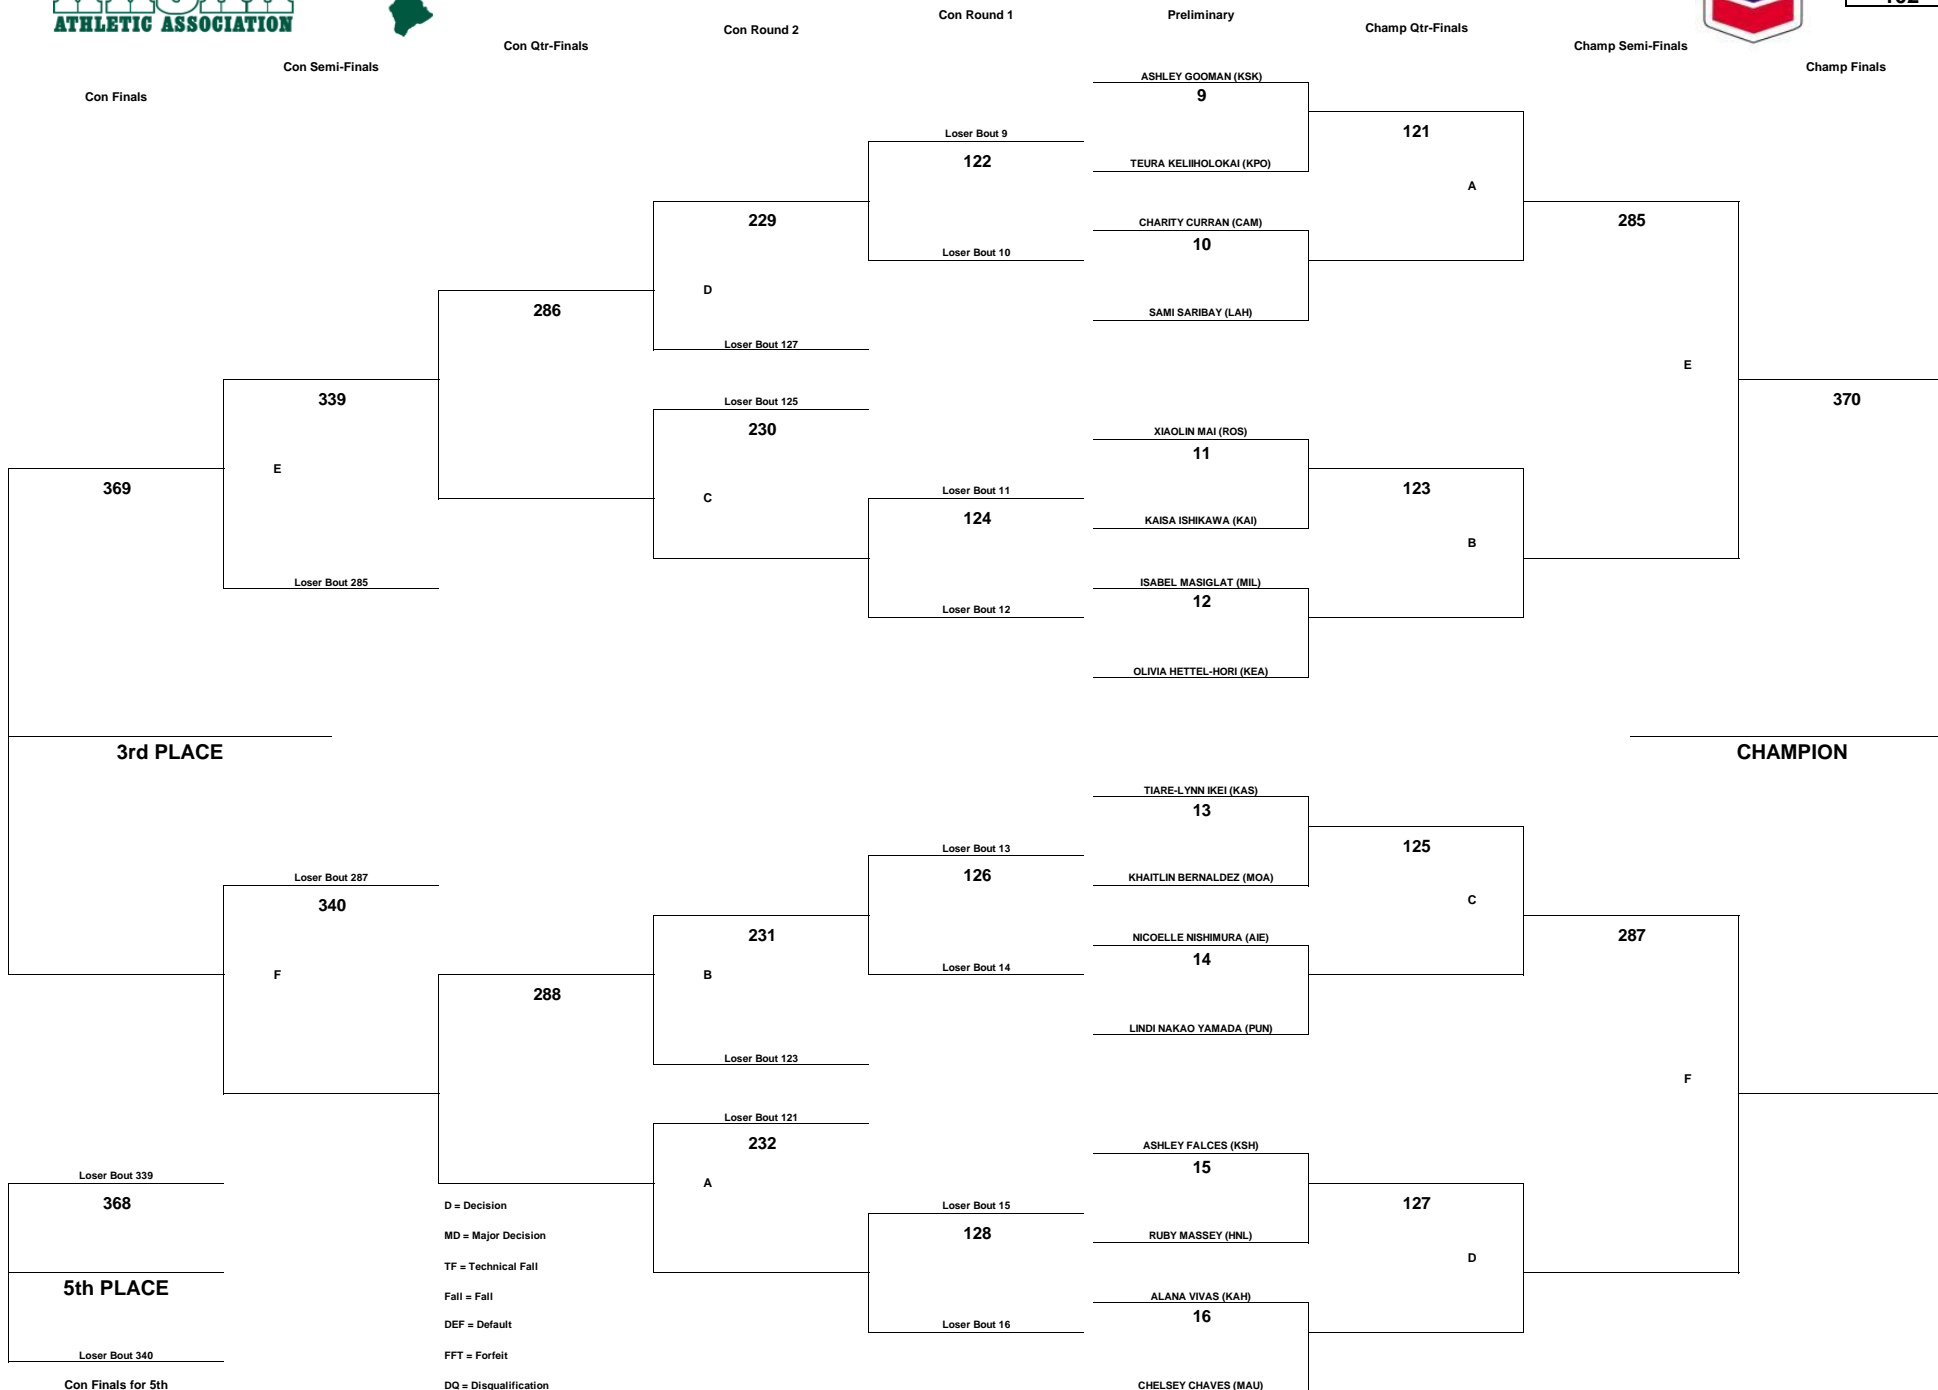

CHEVRON-HAWAII HIGH SCHOOL ATHLETIC ASSOCIATION 2016 GIRLS WRESTLING CHAMPIONSHIPS

WEIGHT CLASS
97

CHEVRON-HAWAII HIGH SCHOOL ATHLETIC ASSOCIATION 2016 GIRLS WRESTLING CHAMPIONSHIPS

WEIGHT CLASS
102

CHEVRON-HAWAII HIGH SCHOOL ATHLETIC ASSOCIATION 2016 GIRLS WRESTLING CHAMPIONSHIPS