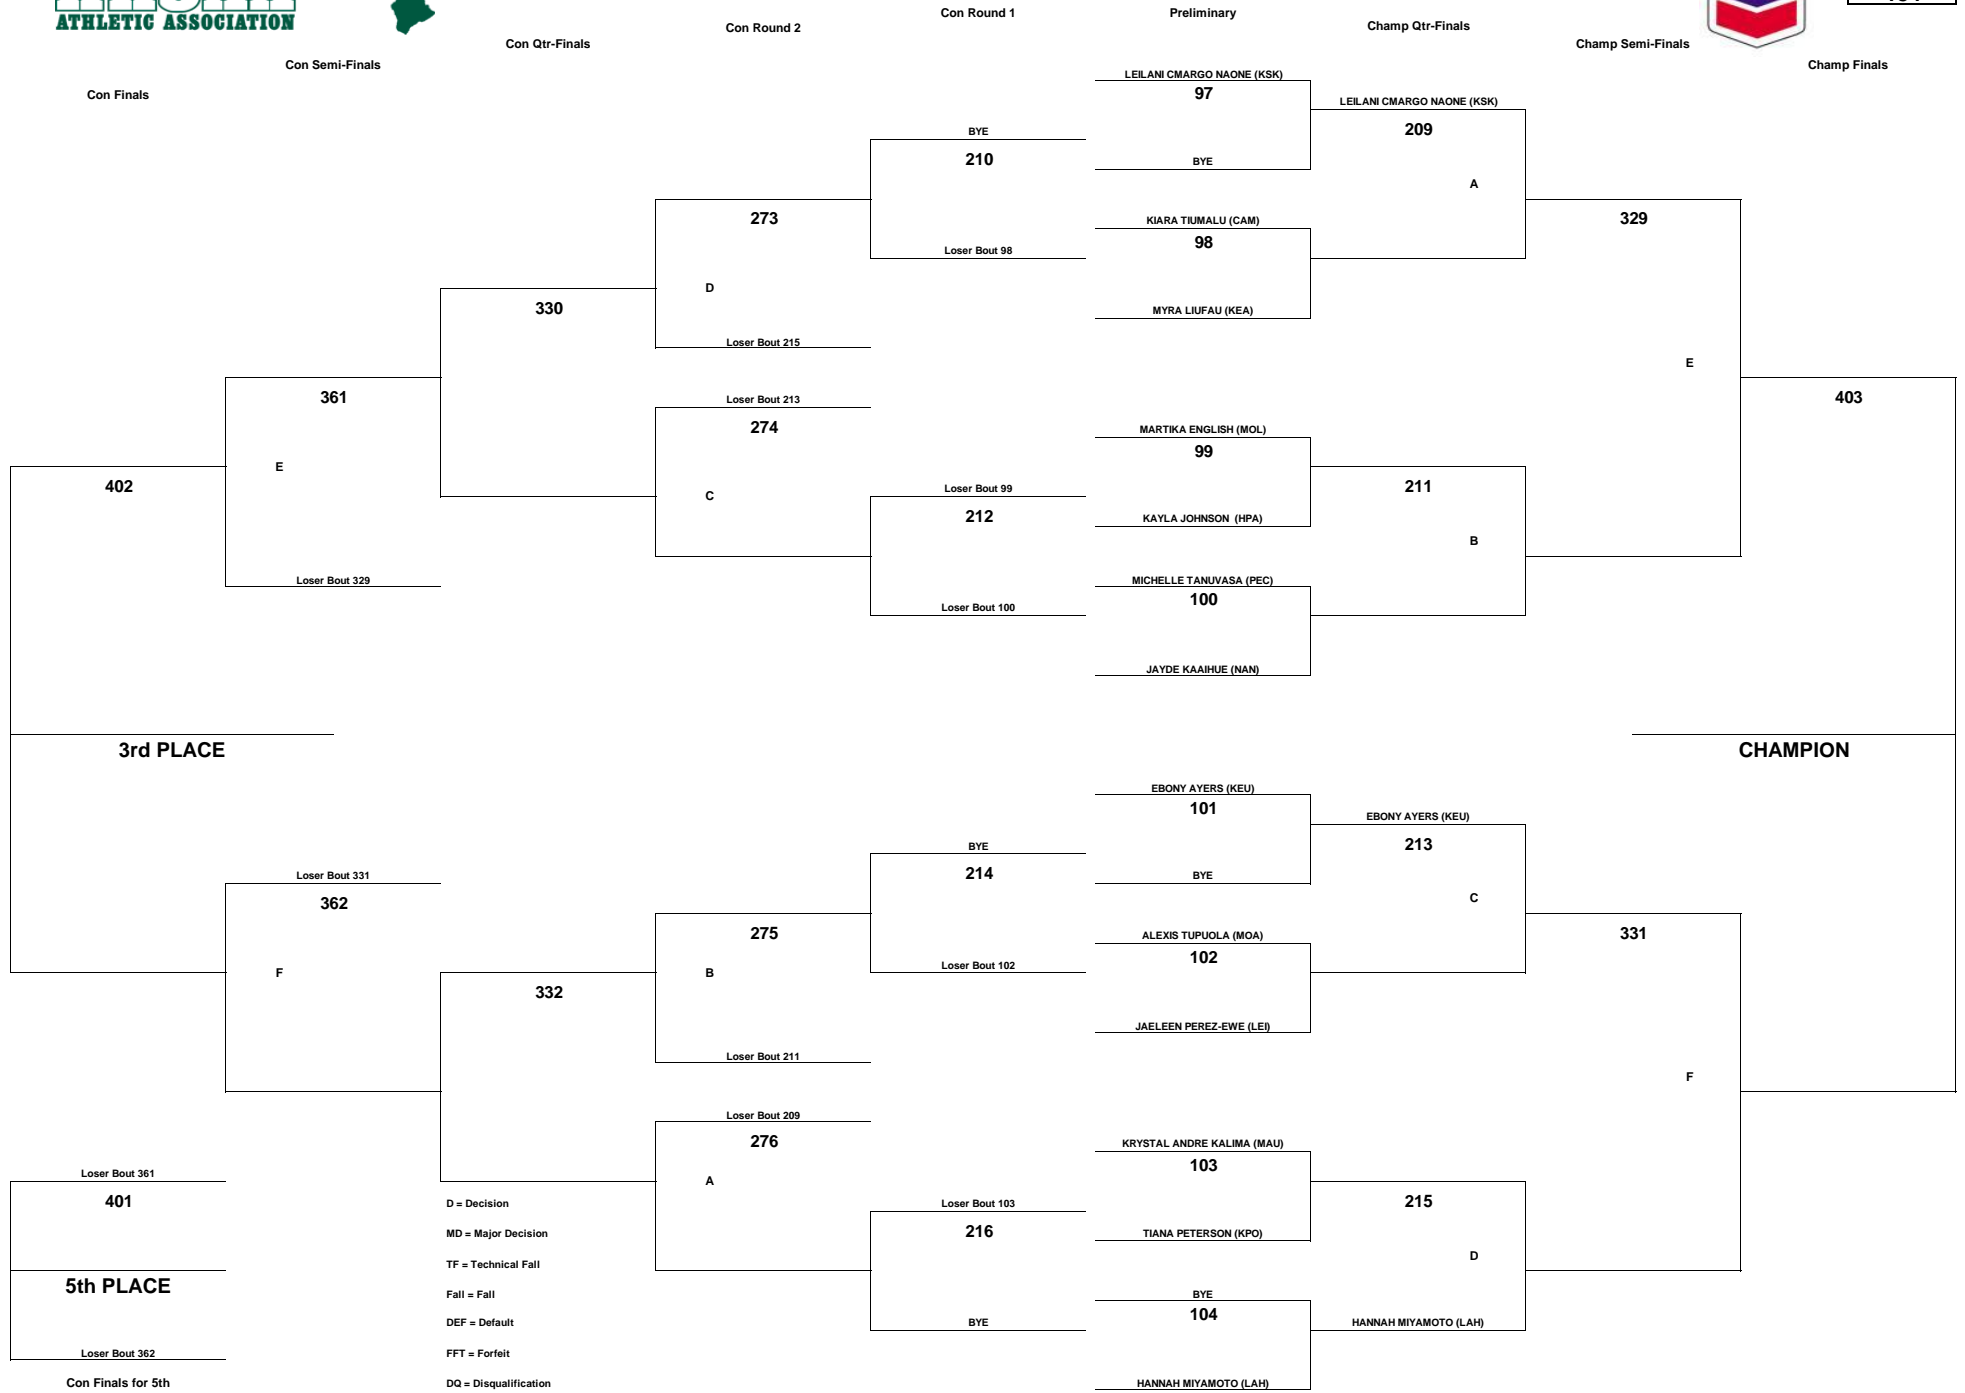

CHEVRON-HAWAII HIGH SCHOOL ATHLETIC ASSOCIATION 2016 GIRLS WRESTLING CHAMPIONSHIPS

WEIGHT CLASS
184