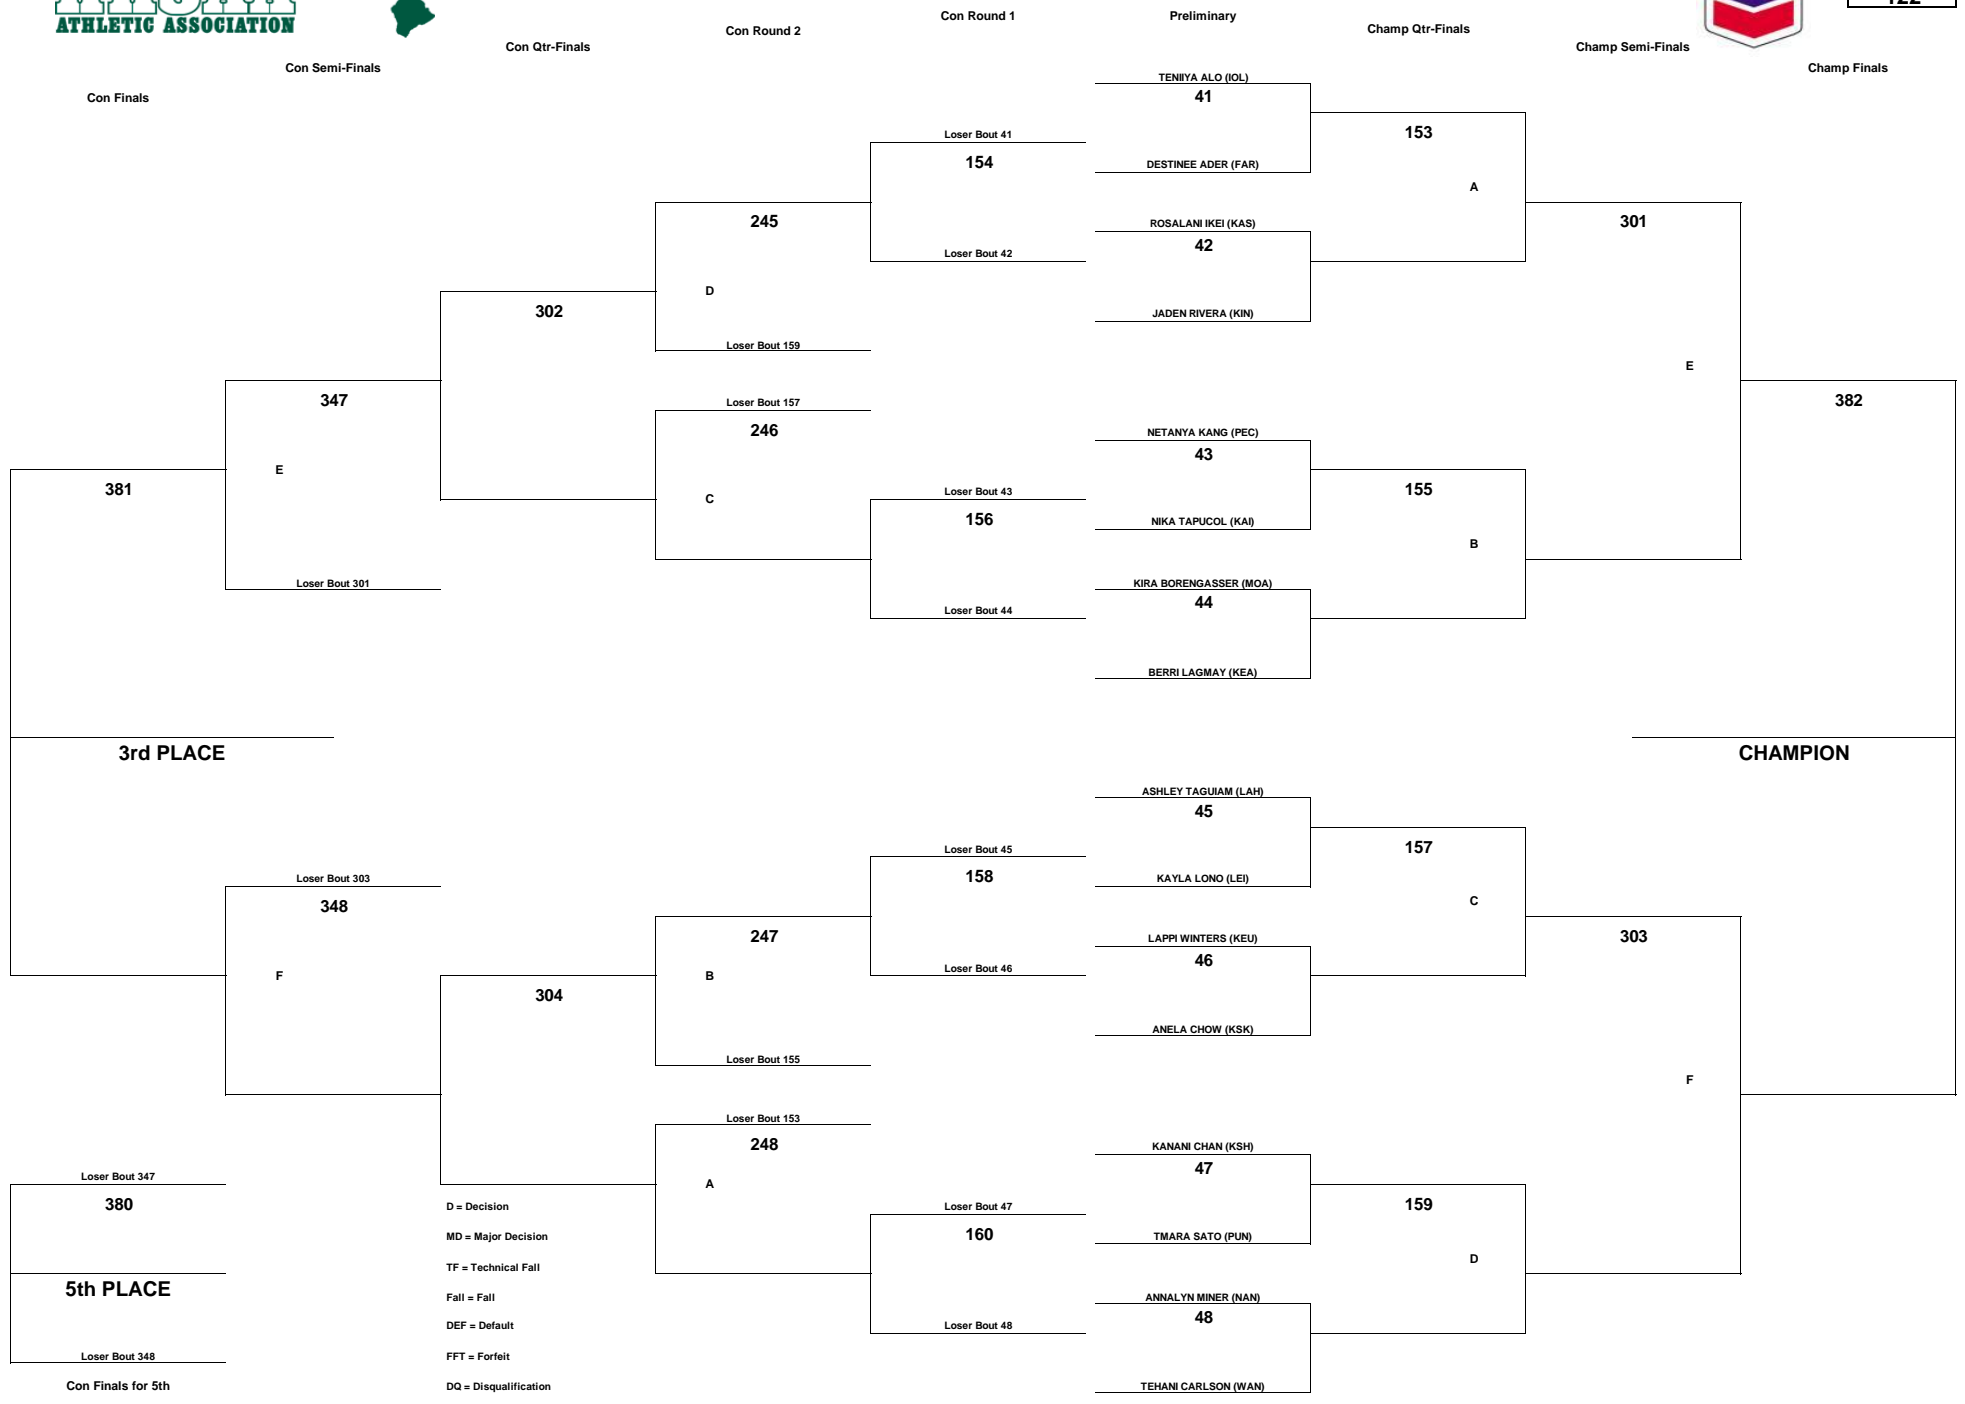

CHEVRON-HAWAII HIGH SCHOOL ATHLETIC ASSOCIATION 2016 GIRLS WRESTLING CHAMPIONSHIPS

WEIGHT CLASS
122