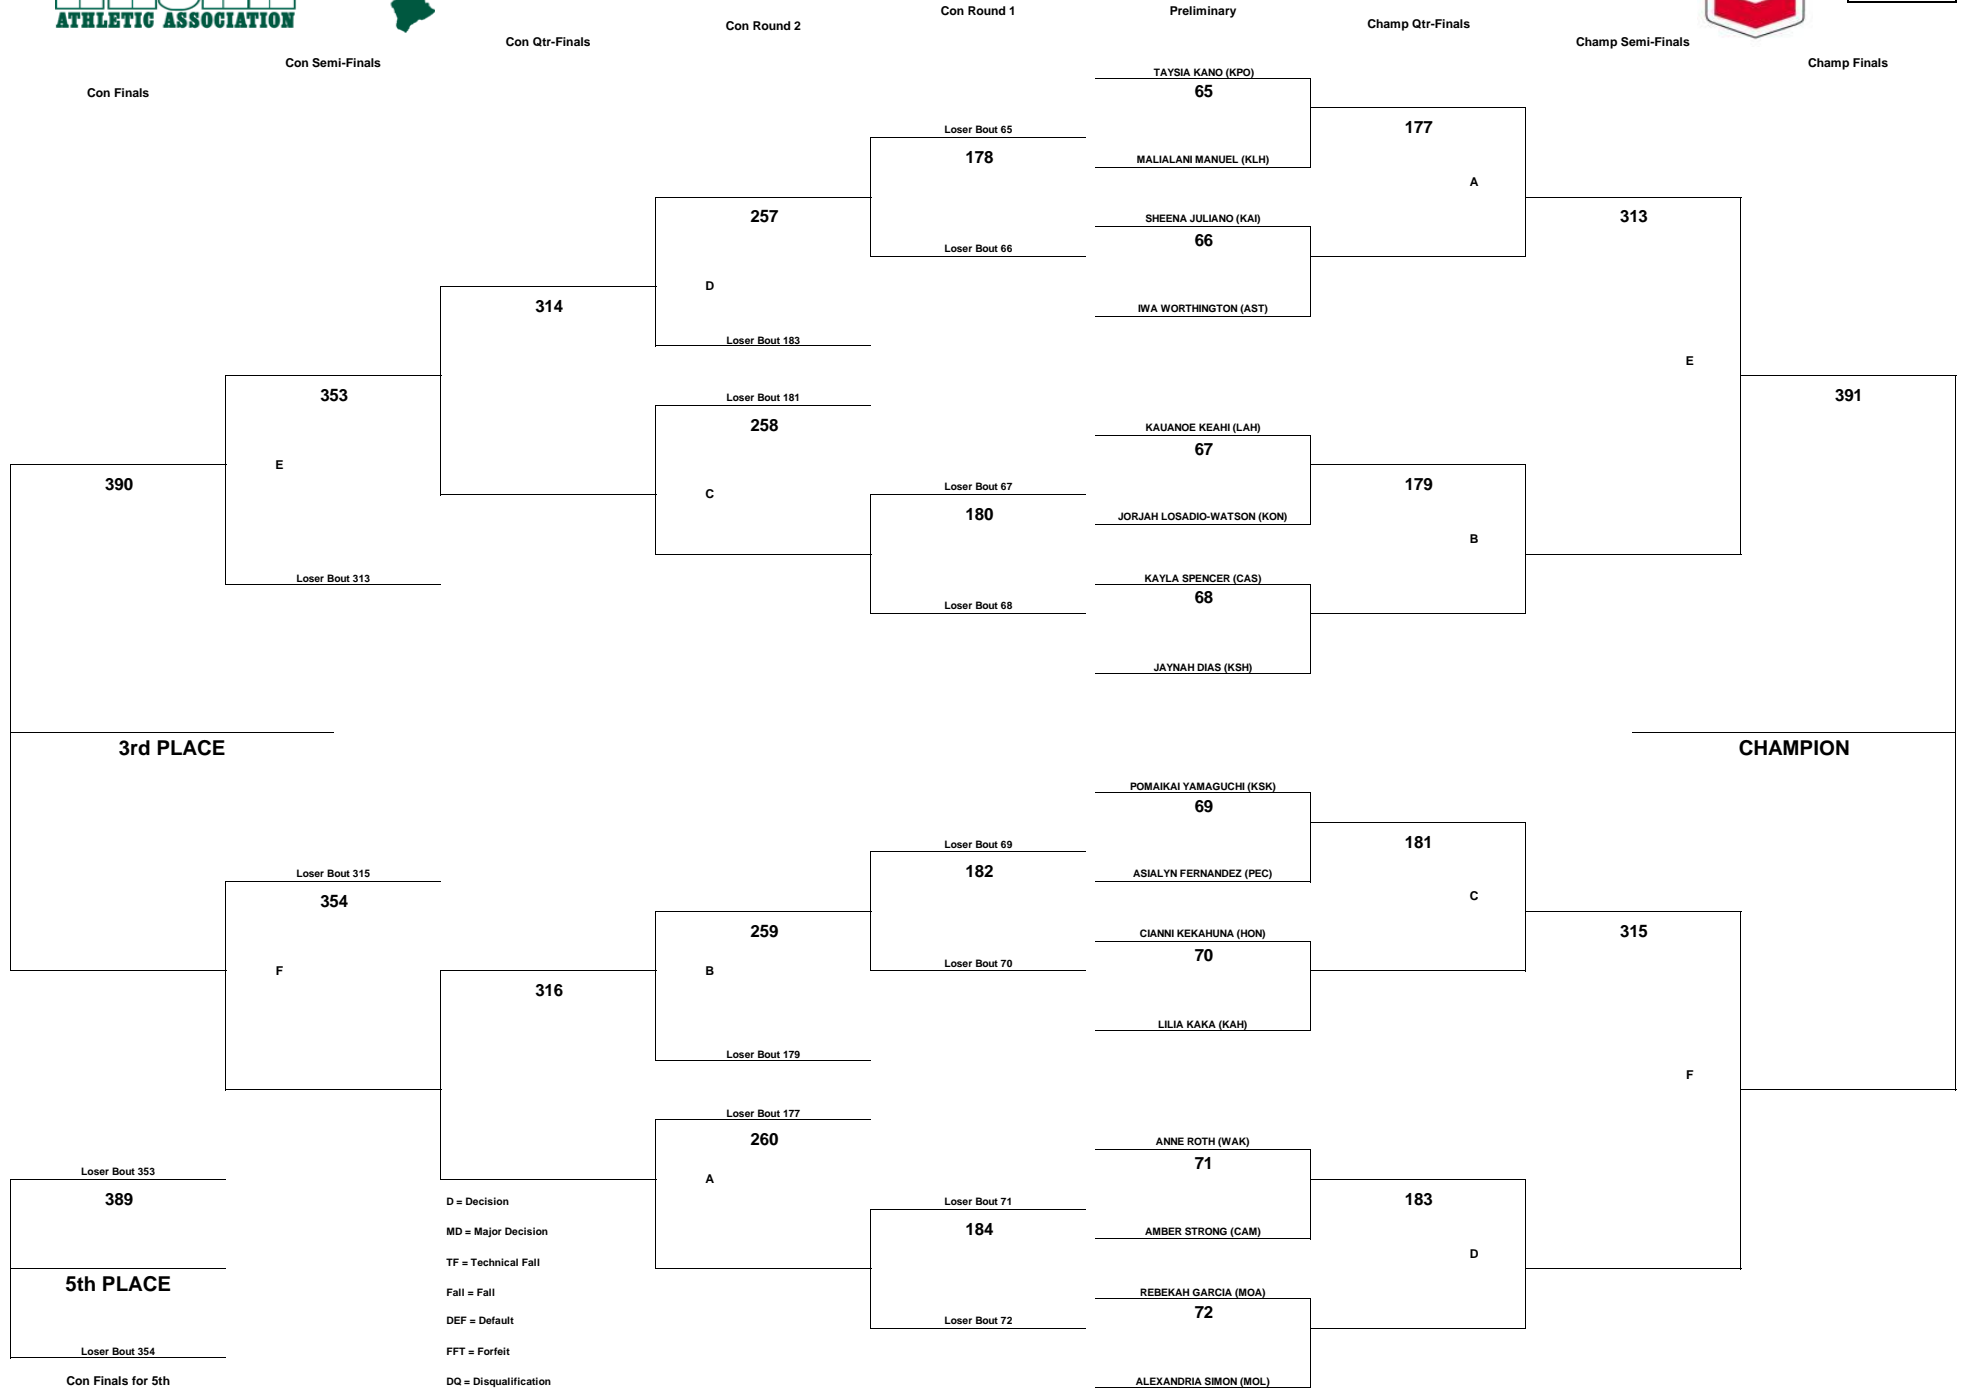

CHEVRON-HAWAII HIGH SCHOOL ATHLETIC ASSOCIATION 2016 GIRLS WRESTLING CHAMPIONSHIPS

WEIGHT CLASS
138