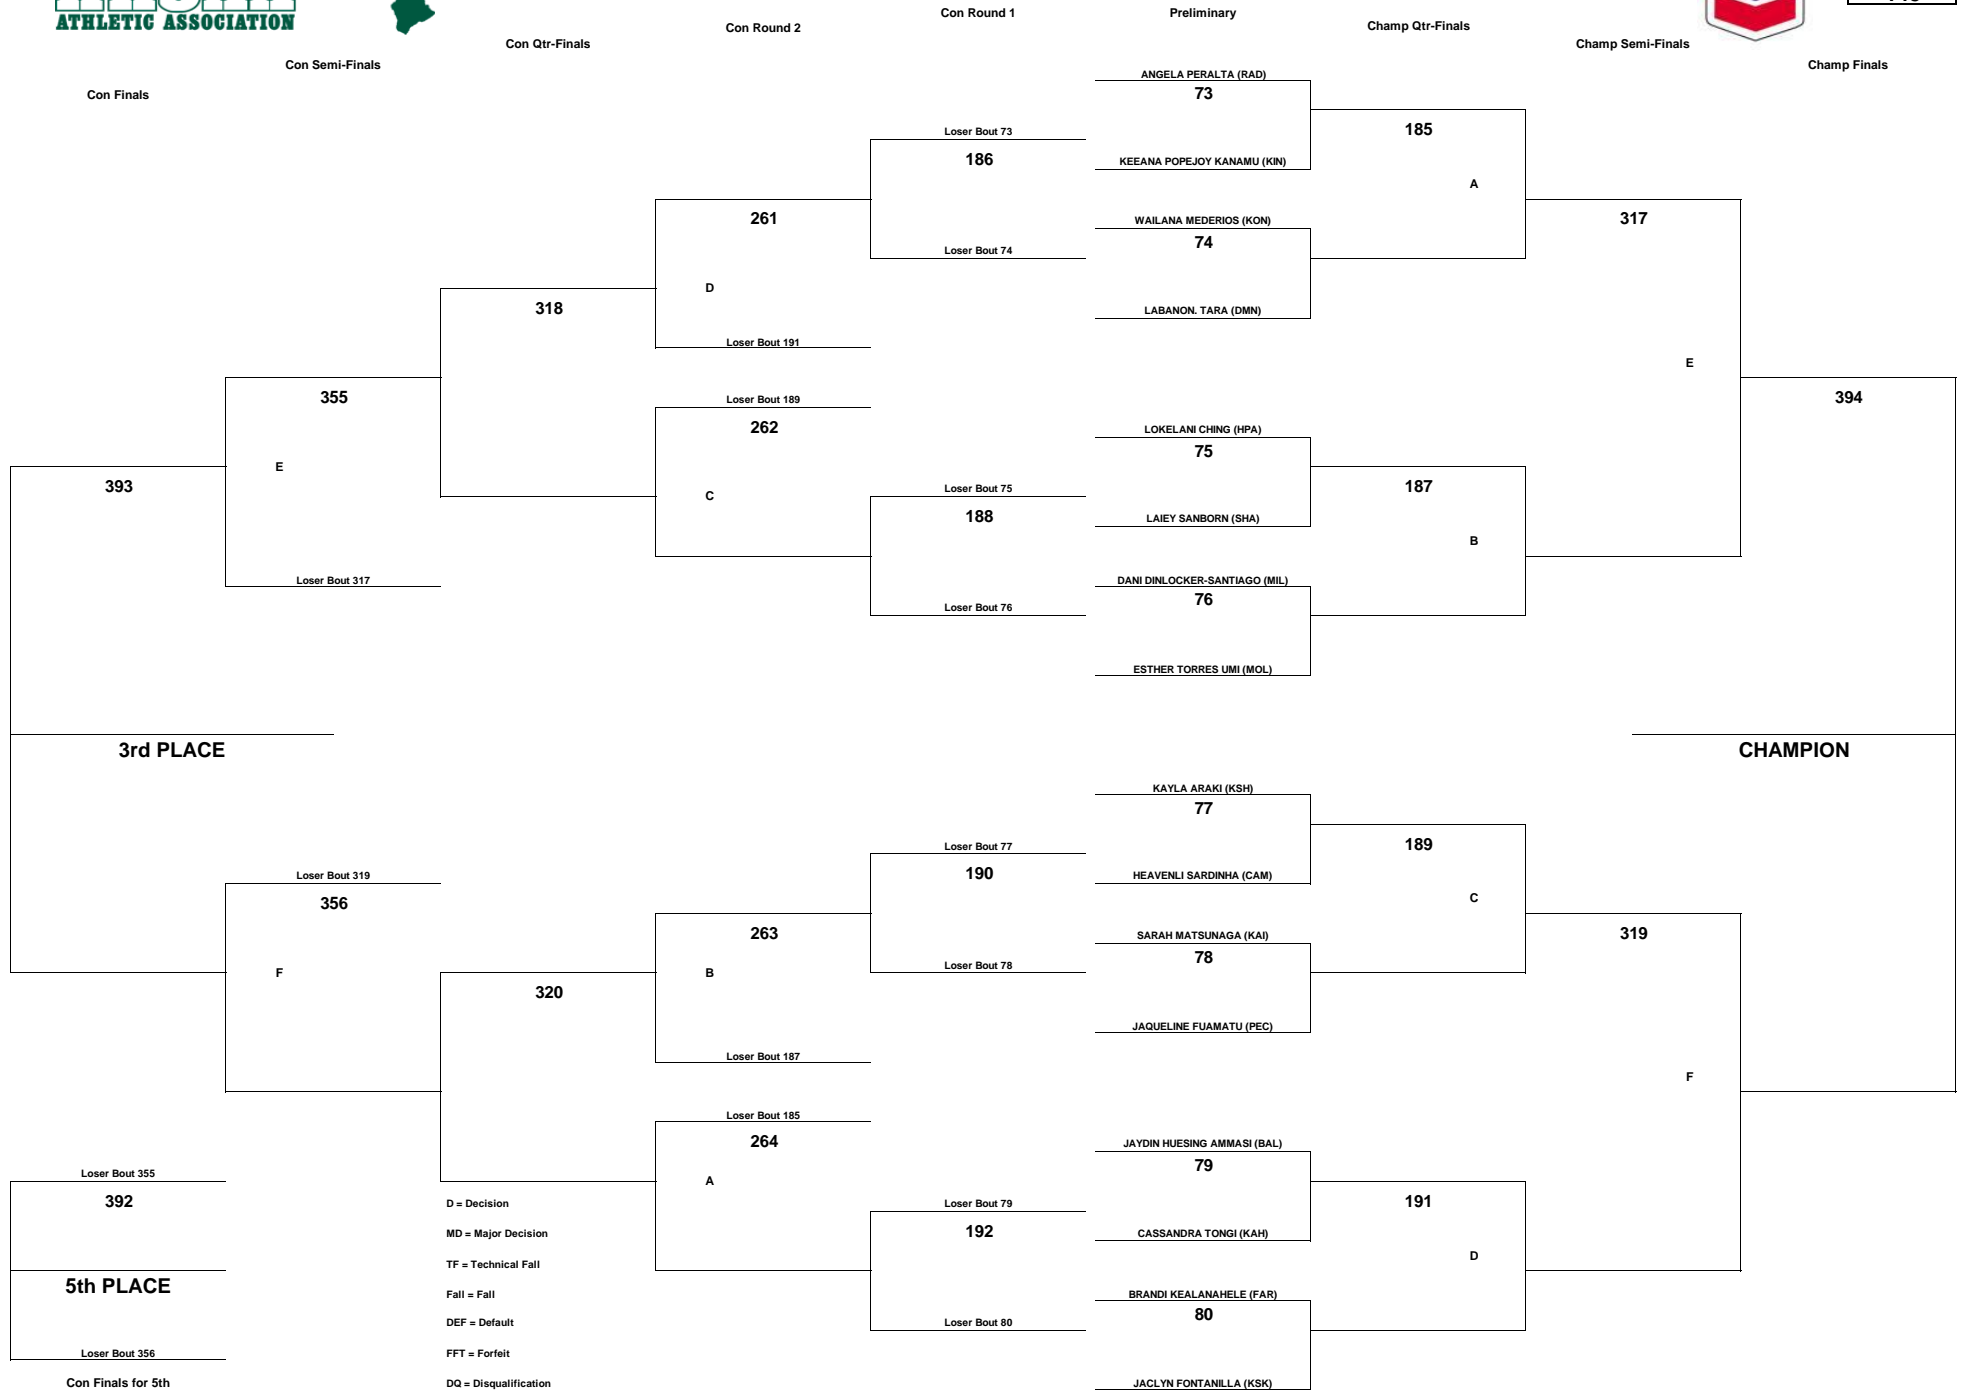

CHEVRON-HAWAII HIGH SCHOOL ATHLETIC ASSOCIATION 2016 GIRLS WRESTLING CHAMPIONSHIPS

WEIGHT CLASS
138

CHEVRON-HAWAII HIGH SCHOOL ATHLETIC ASSOCIATION 2016 GIRLS WRESTLING CHAMPIONSHIPS

WEIGHT CLASS
145

CHEVRON-HAWAII HIGH SCHOOL ATHLETIC ASSOCIATION 2016 GIRLS WRESTLING CHAMPIONSHIPS