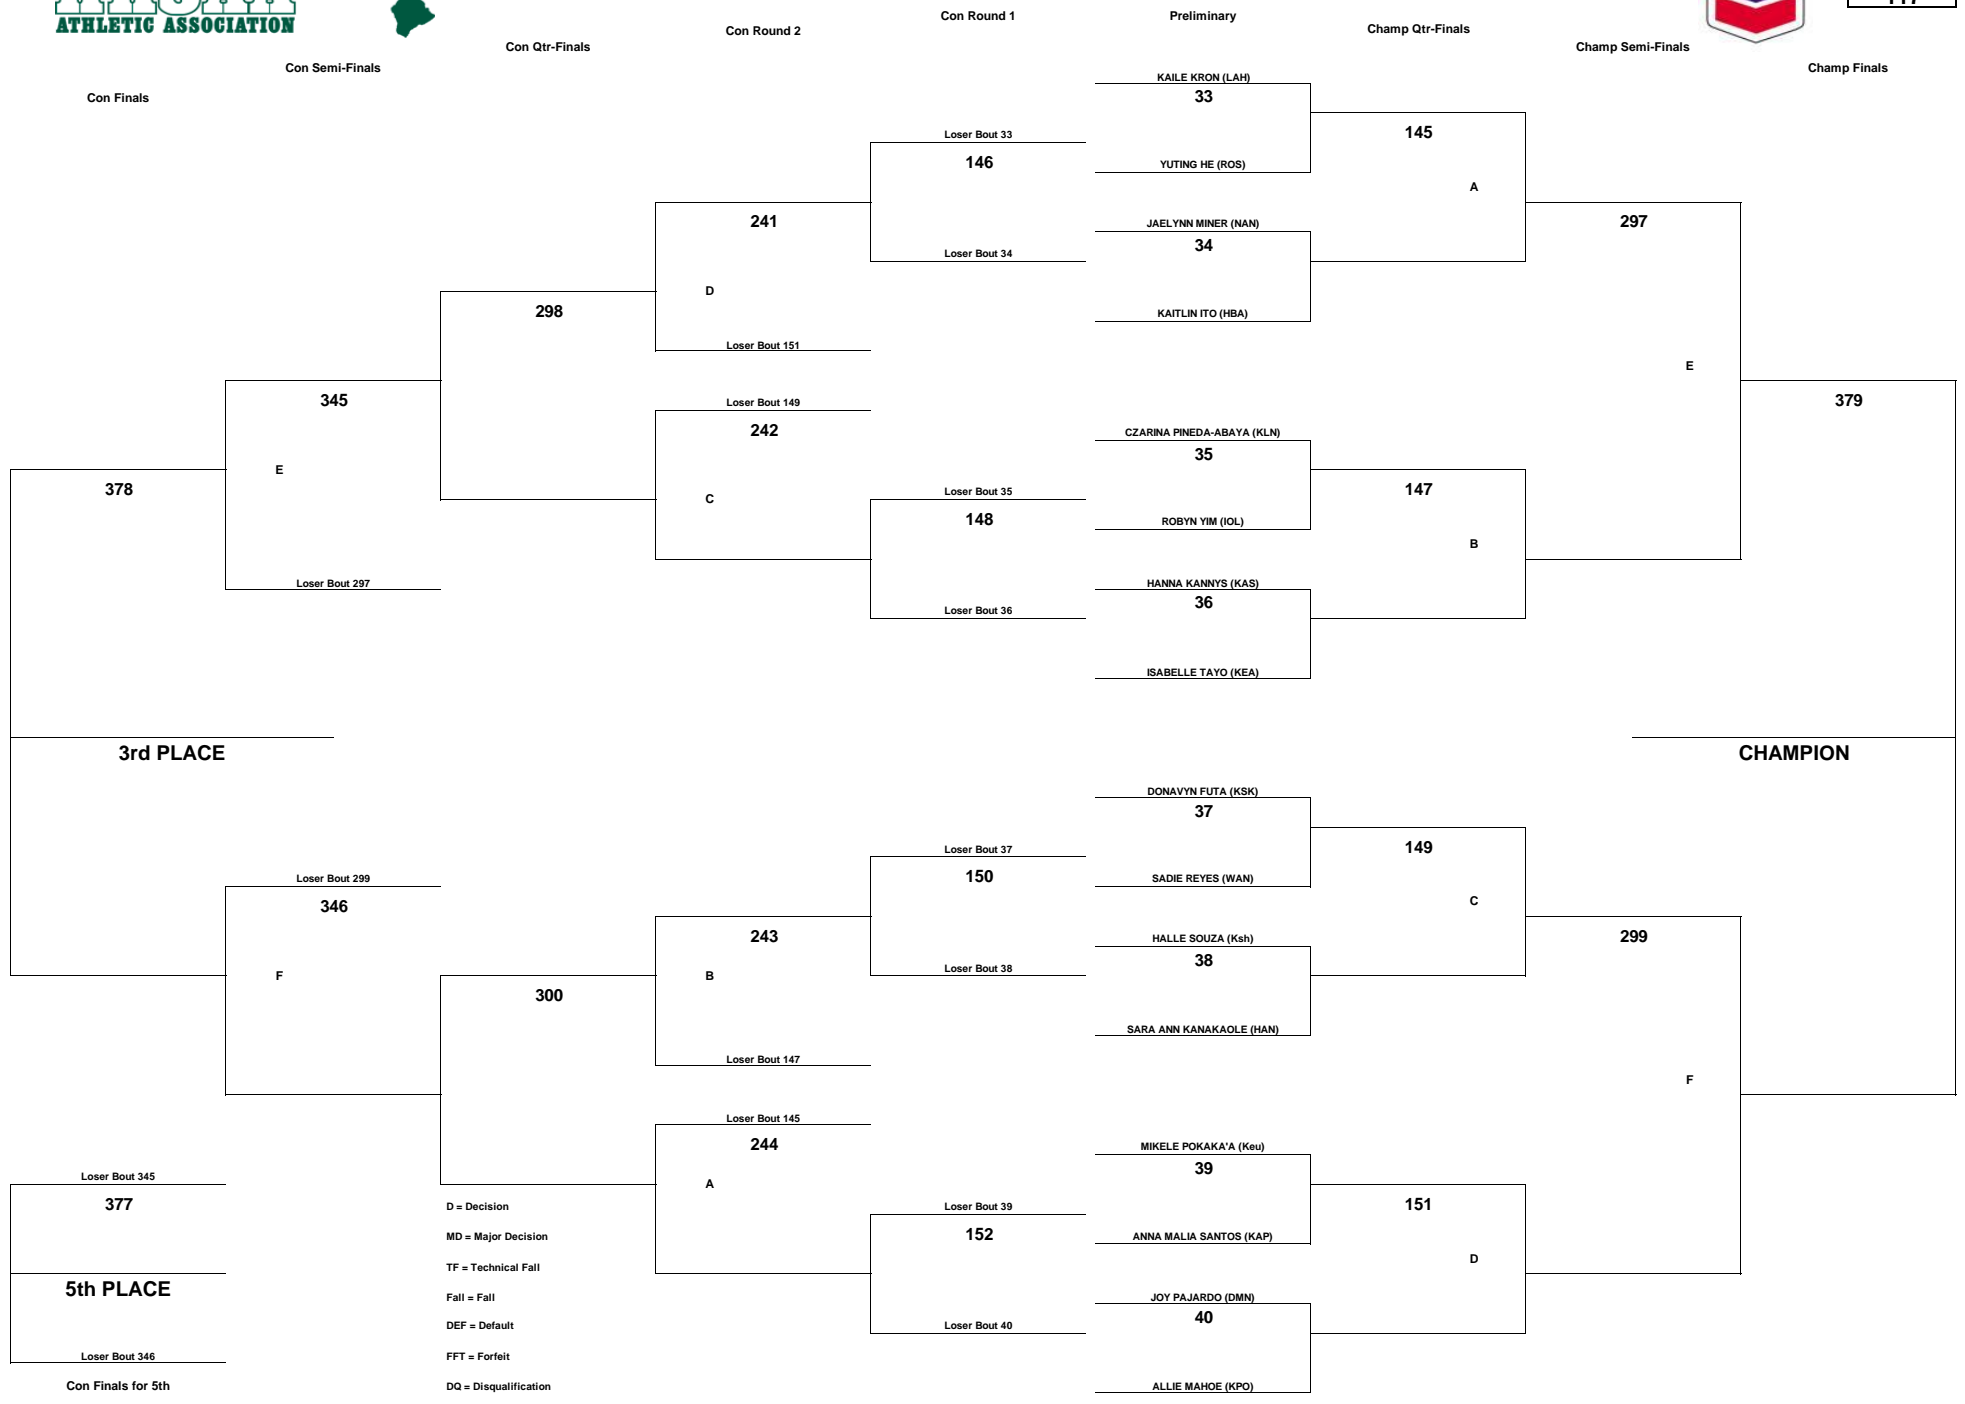

D = Decision
 MD = Major Decision
 TF = Technical Fall
 Fall = Fall
 DEF = Default
 FFT = Forfeit
 DQ = Disqualification

CHEVRON-HAWAII HIGH SCHOOL ATHLETIC ASSOCIATION 2016 GIRLS WRESTLING CHAMPIONSHIPS