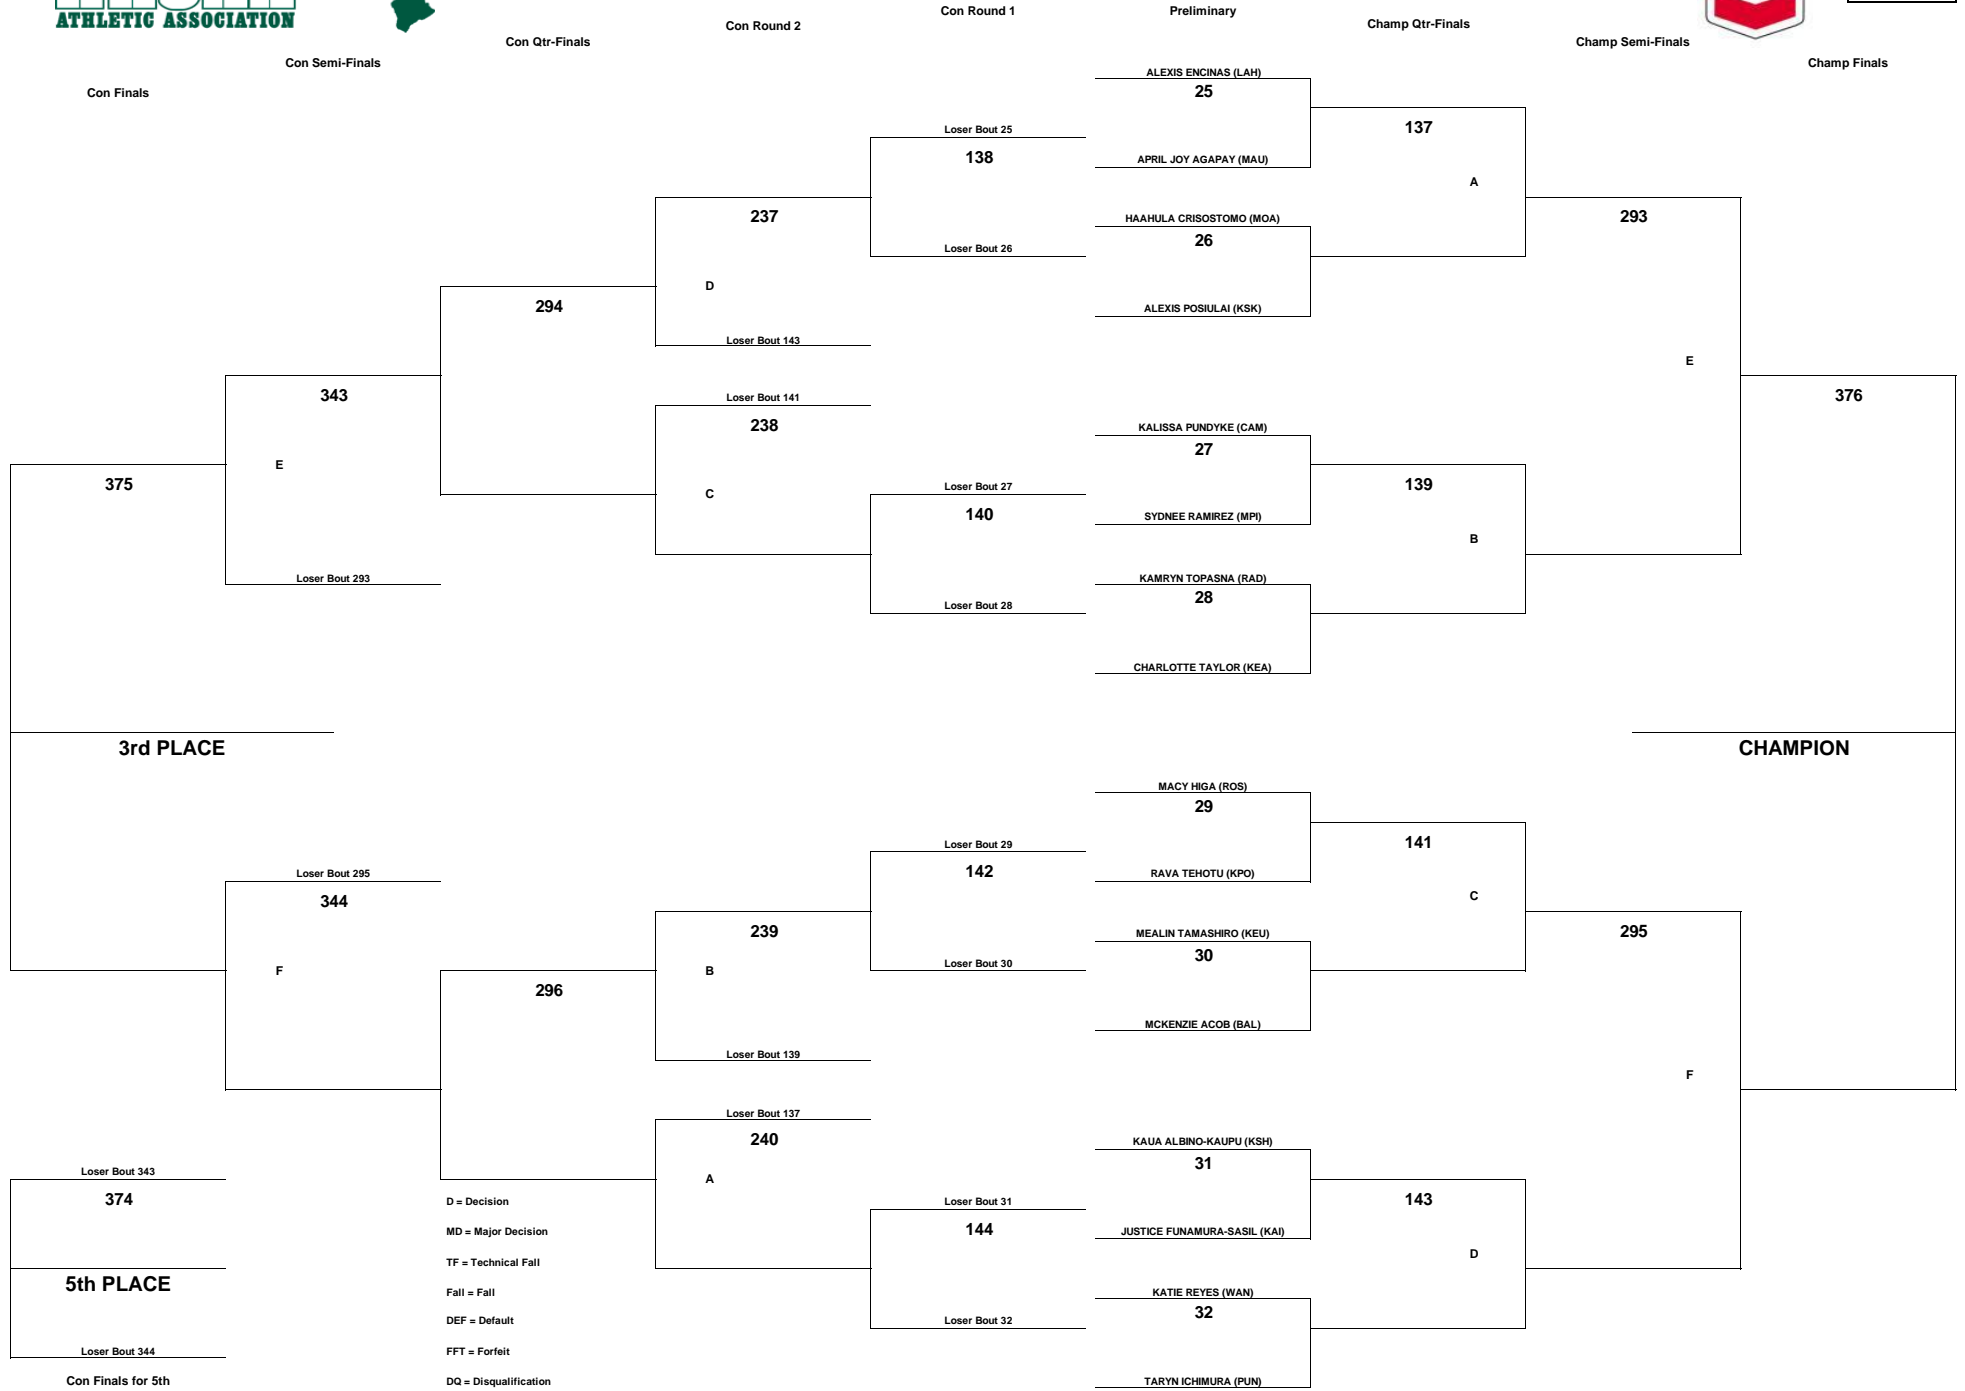

CHEVRON-HAWAII HIGH SCHOOL ATHLETIC ASSOCIATION 2016 GIRLS WRESTLING CHAMPIONSHIPS

WEIGHT CLASS
112