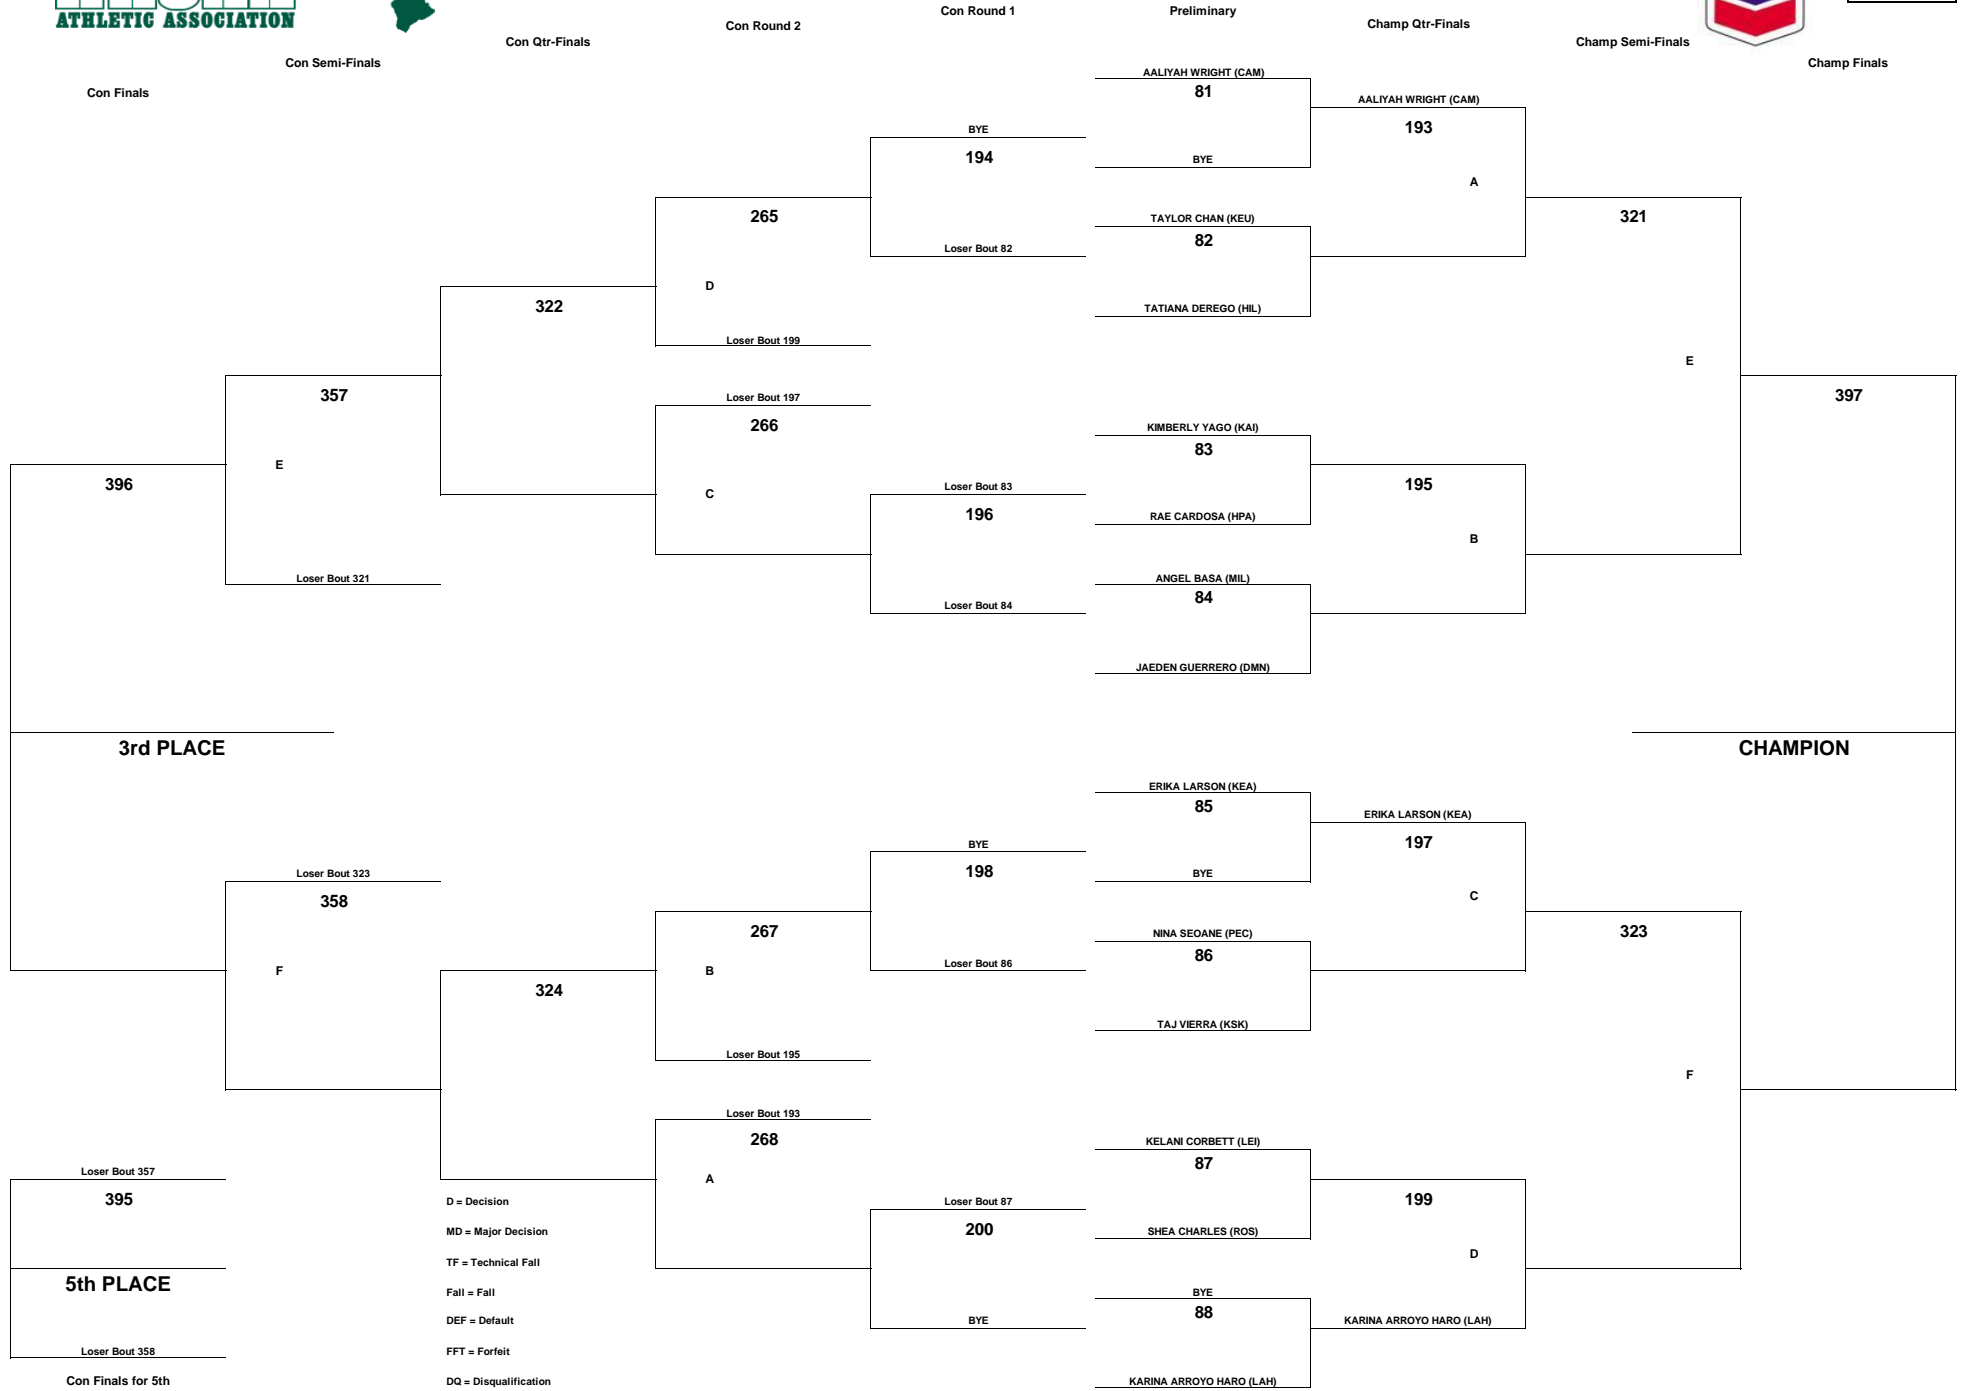

CHEVRON-HAWAII HIGH SCHOOL ATHLETIC ASSOCIATION 2016 GIRLS WRESTLING CHAMPIONSHIPS

WEIGHT CLASS
155

D = Decision
MD = Major Decision
TF = Technical Fall
Fall = Fall
DEF = Default
FFT = Forfeit
DQ = Disqualification

Con Finals

Con Semi-Finals

Con Qtr-Finals

Con Round 2

Con Round 1

Preliminary

Champ Qtr-Finals

Champ Semi-Finals

Champ Finals

3rd PLACE

CHAMPION

5th PLACE

Con Finals for 5th