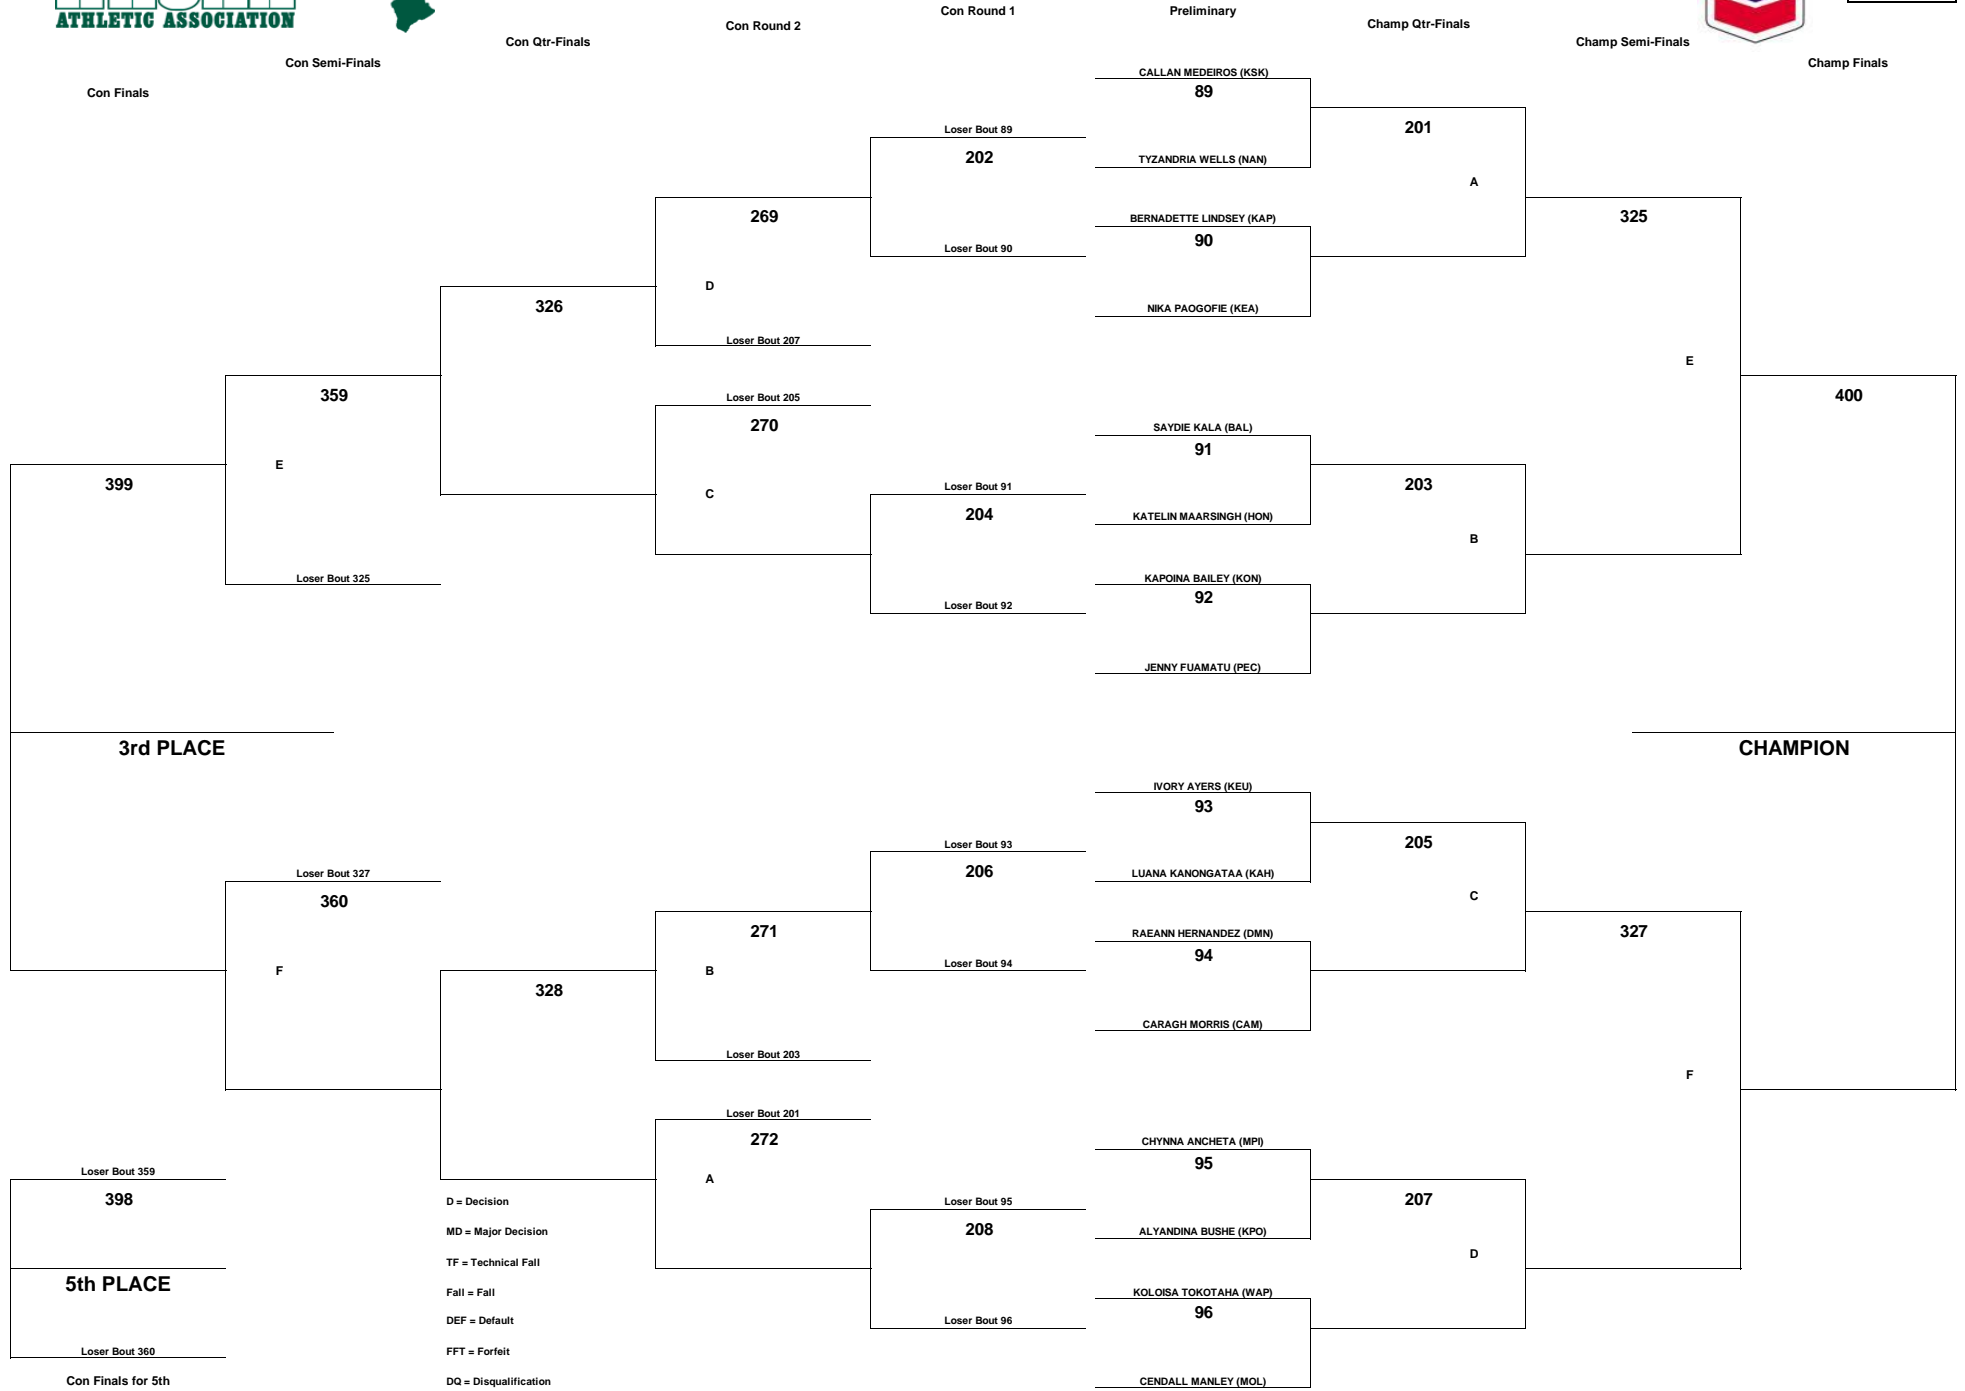

CHEVRON-HAWAII HIGH SCHOOL ATHLETIC ASSOCIATION 2016 GIRLS WRESTLING CHAMPIONSHIPS

WEIGHT CLASS
168

D = Decision
MD = Major Decision
TF = Technical Fall
Fall = Fall
DEF = Default
FFT = Forfeit
DQ = Disqualification