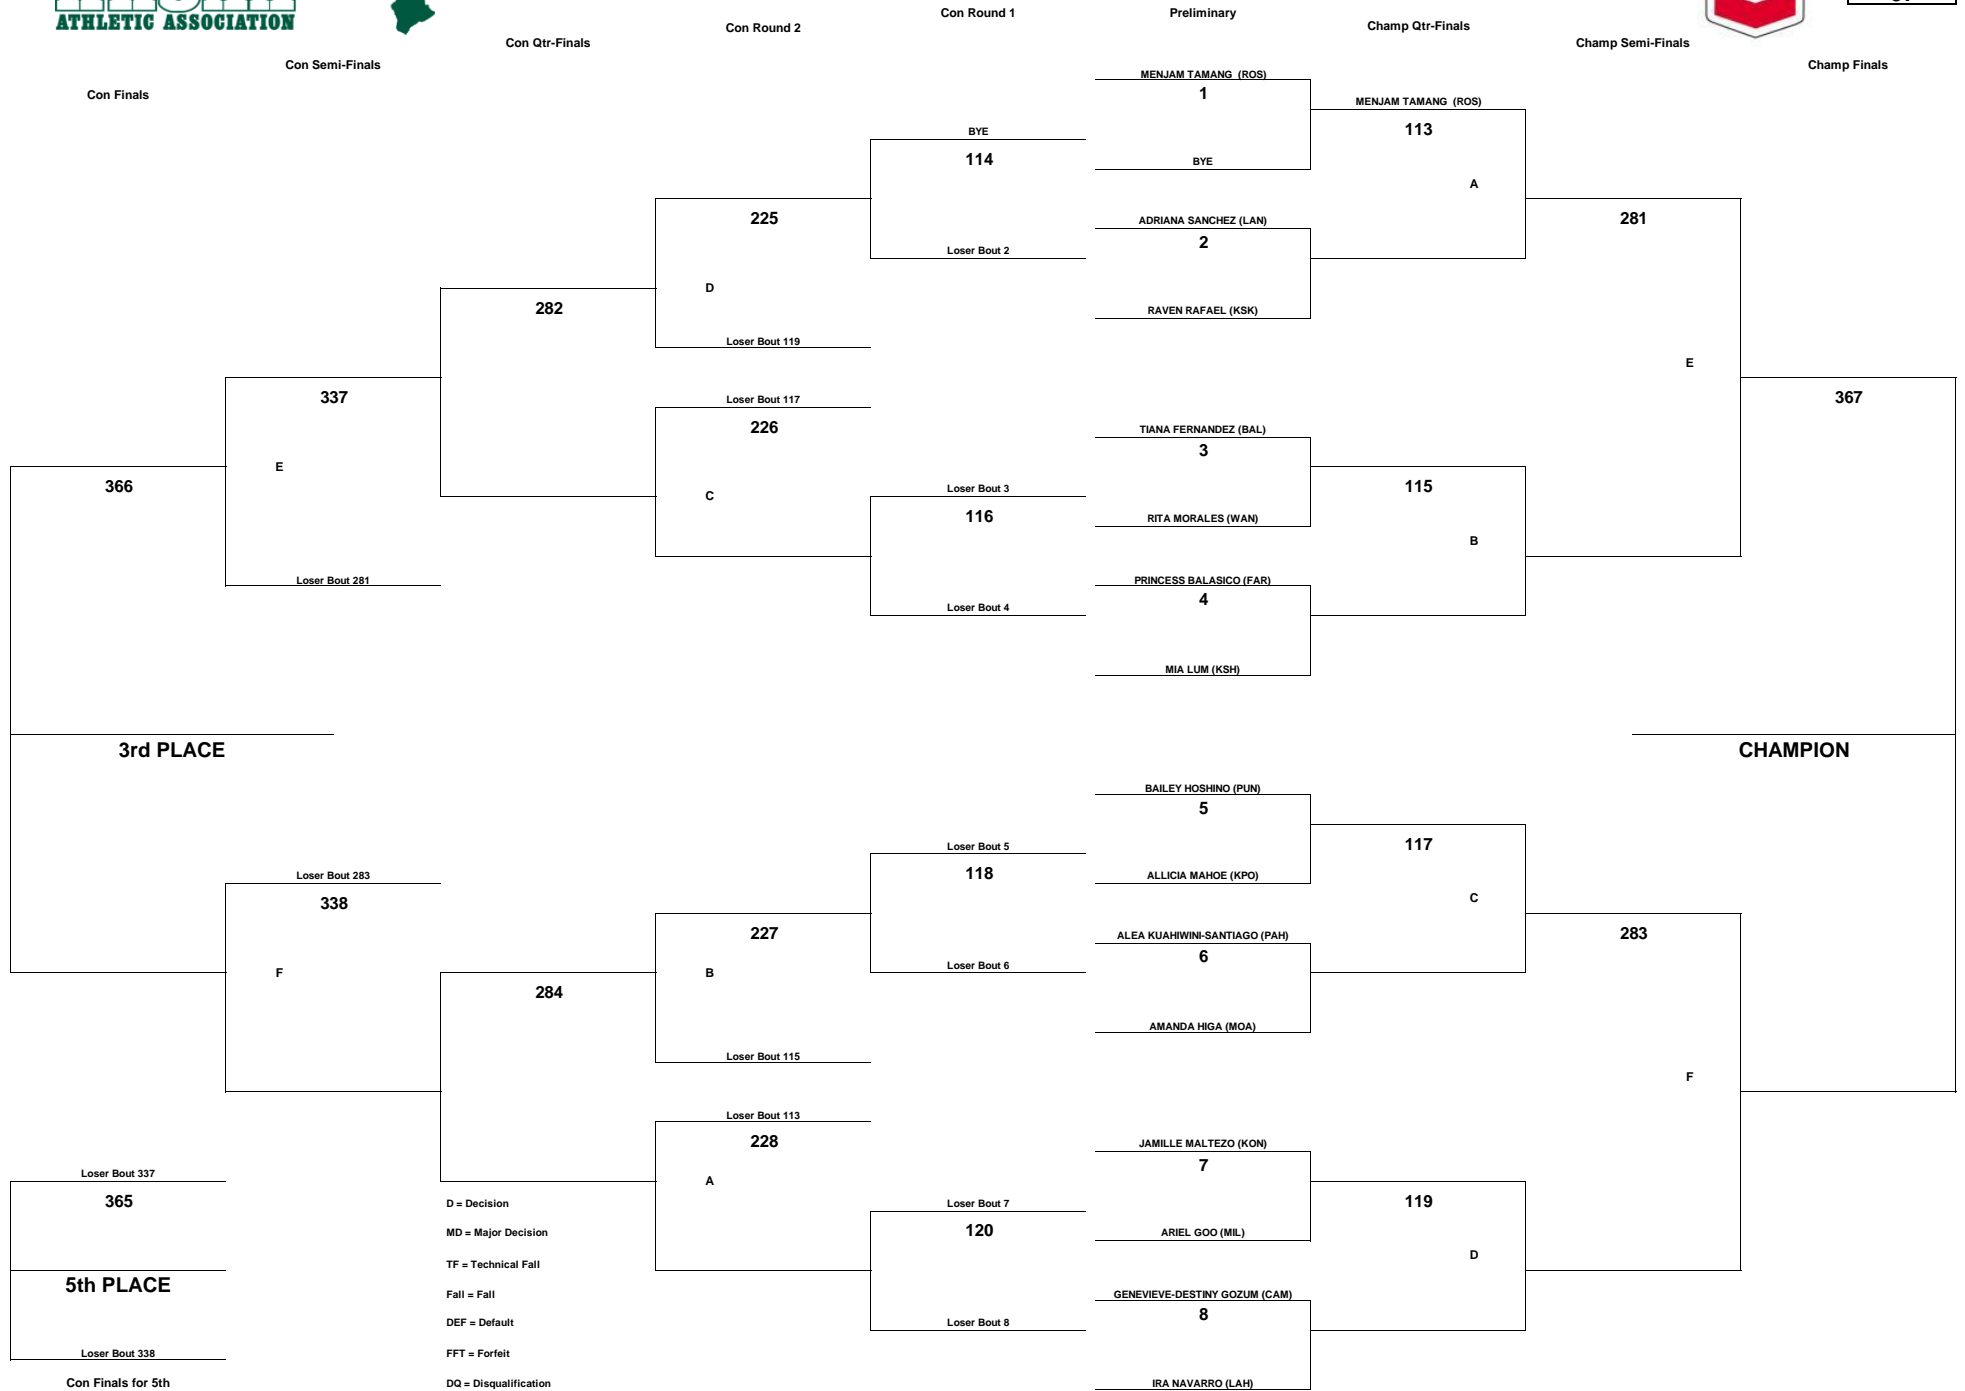

CHEVRON-HAWAII HIGH SCHOOL ATHLETIC ASSOCIATION 2016 GIRLS WRESTLING CHAMPIONSHIPS

WEIGHT CLASS
97

CHEVRON-HAWAII HIGH SCHOOL ATHLETIC ASSOCIATION 2016 GIRLS WRESTLING CHAMPIONSHIPS

WEIGHT CLASS
102

CHEVRON-HAWAII HIGH SCHOOL ATHLETIC ASSOCIATION 2016 GIRLS WRESTLING CHAMPIONSHIPS