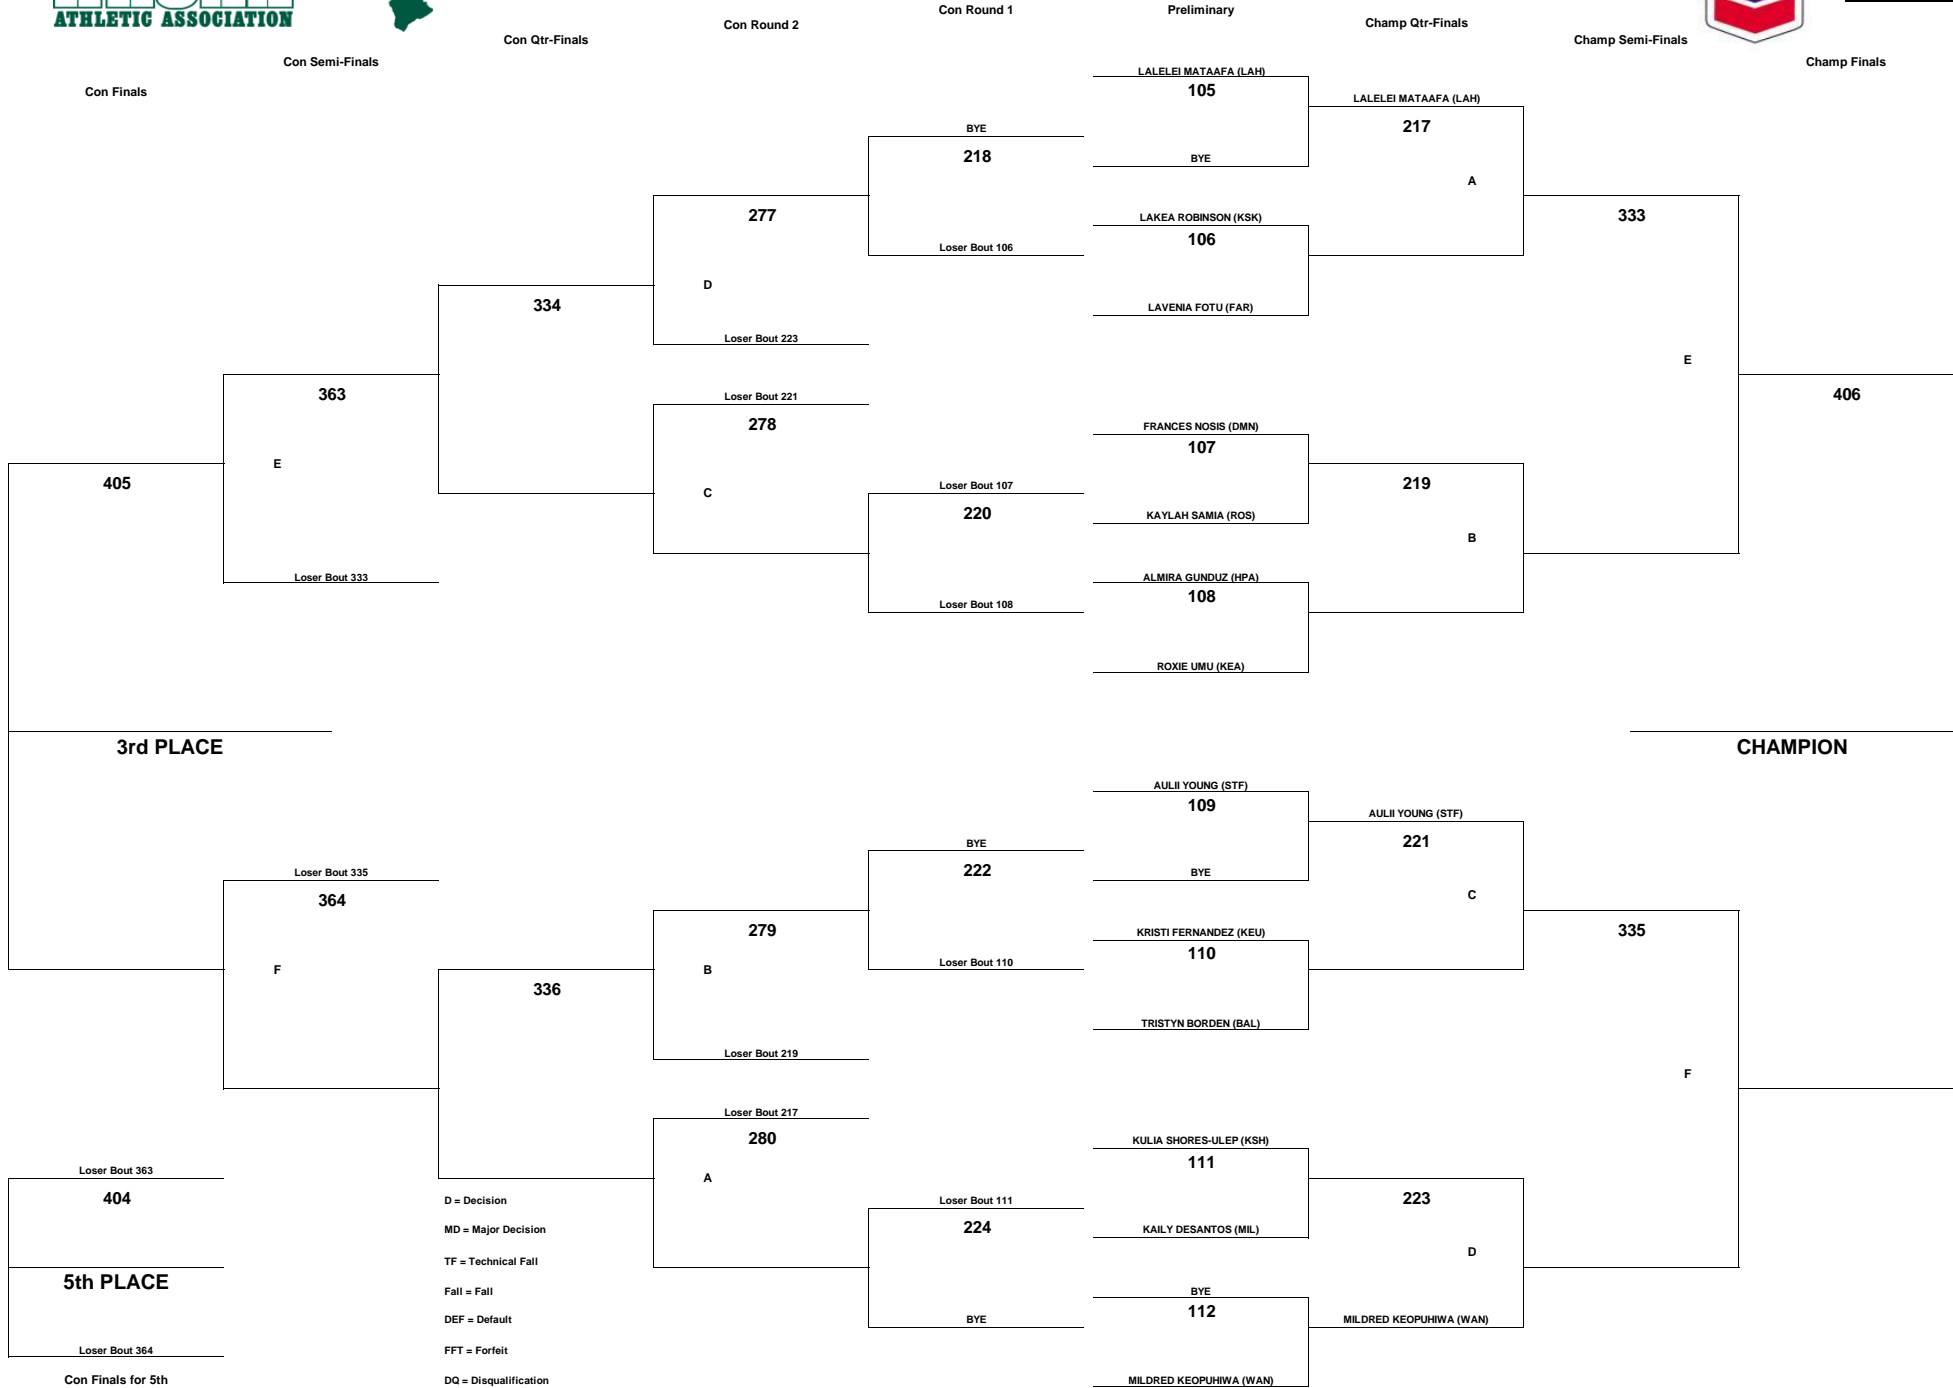

WEIGHT CLASS
184

CHEVRON-HAWAII HIGH SCHOOL ATHLETIC ASSOCIATION 2016 GIRLS WRESTLING CHAMPIONSHIPS

WEIGHT CLASS
225

D = Decision
MD = Major Decision
TF = Technical Fall
Fall = Fall
DEF = Default
FFT = Forfeit
DQ = Disqualification