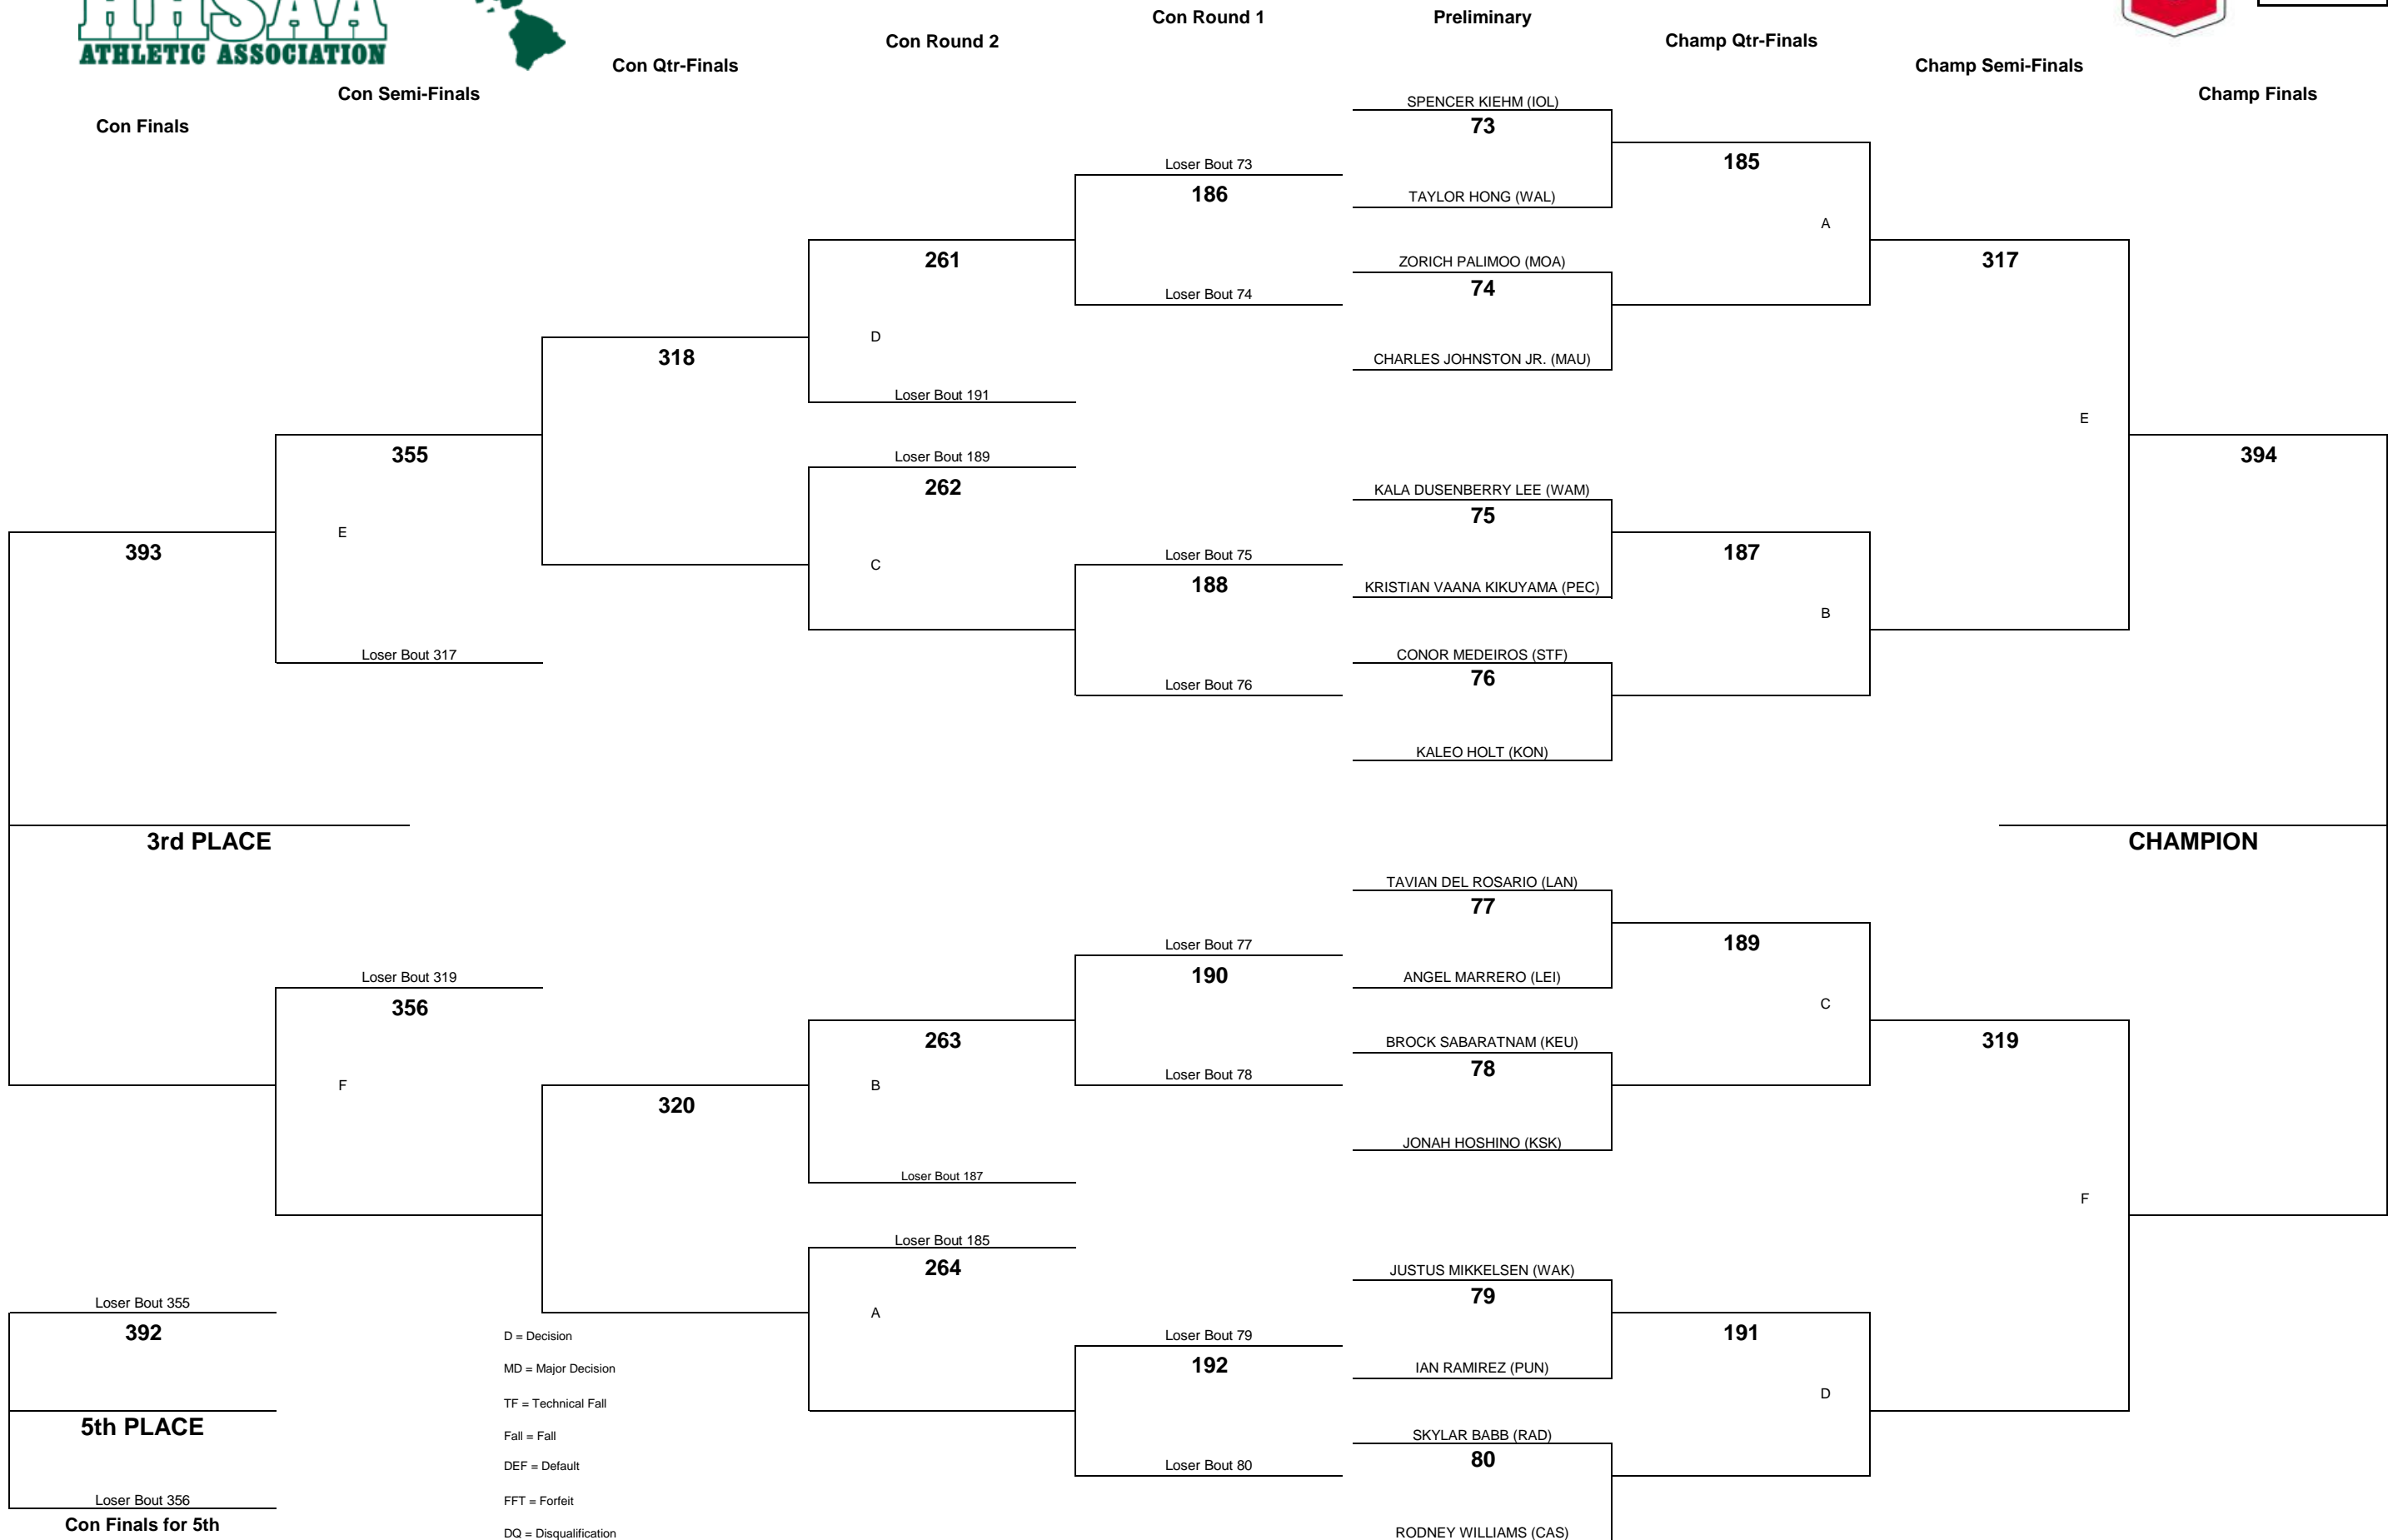

# CHEVRON-HAWAII HIGH SCHOOL ATHLETIC ASSOCIATION 2014 BOYS WRESTLING CHAMPIONSHIPS

WEIGHT CLASS  
**170**