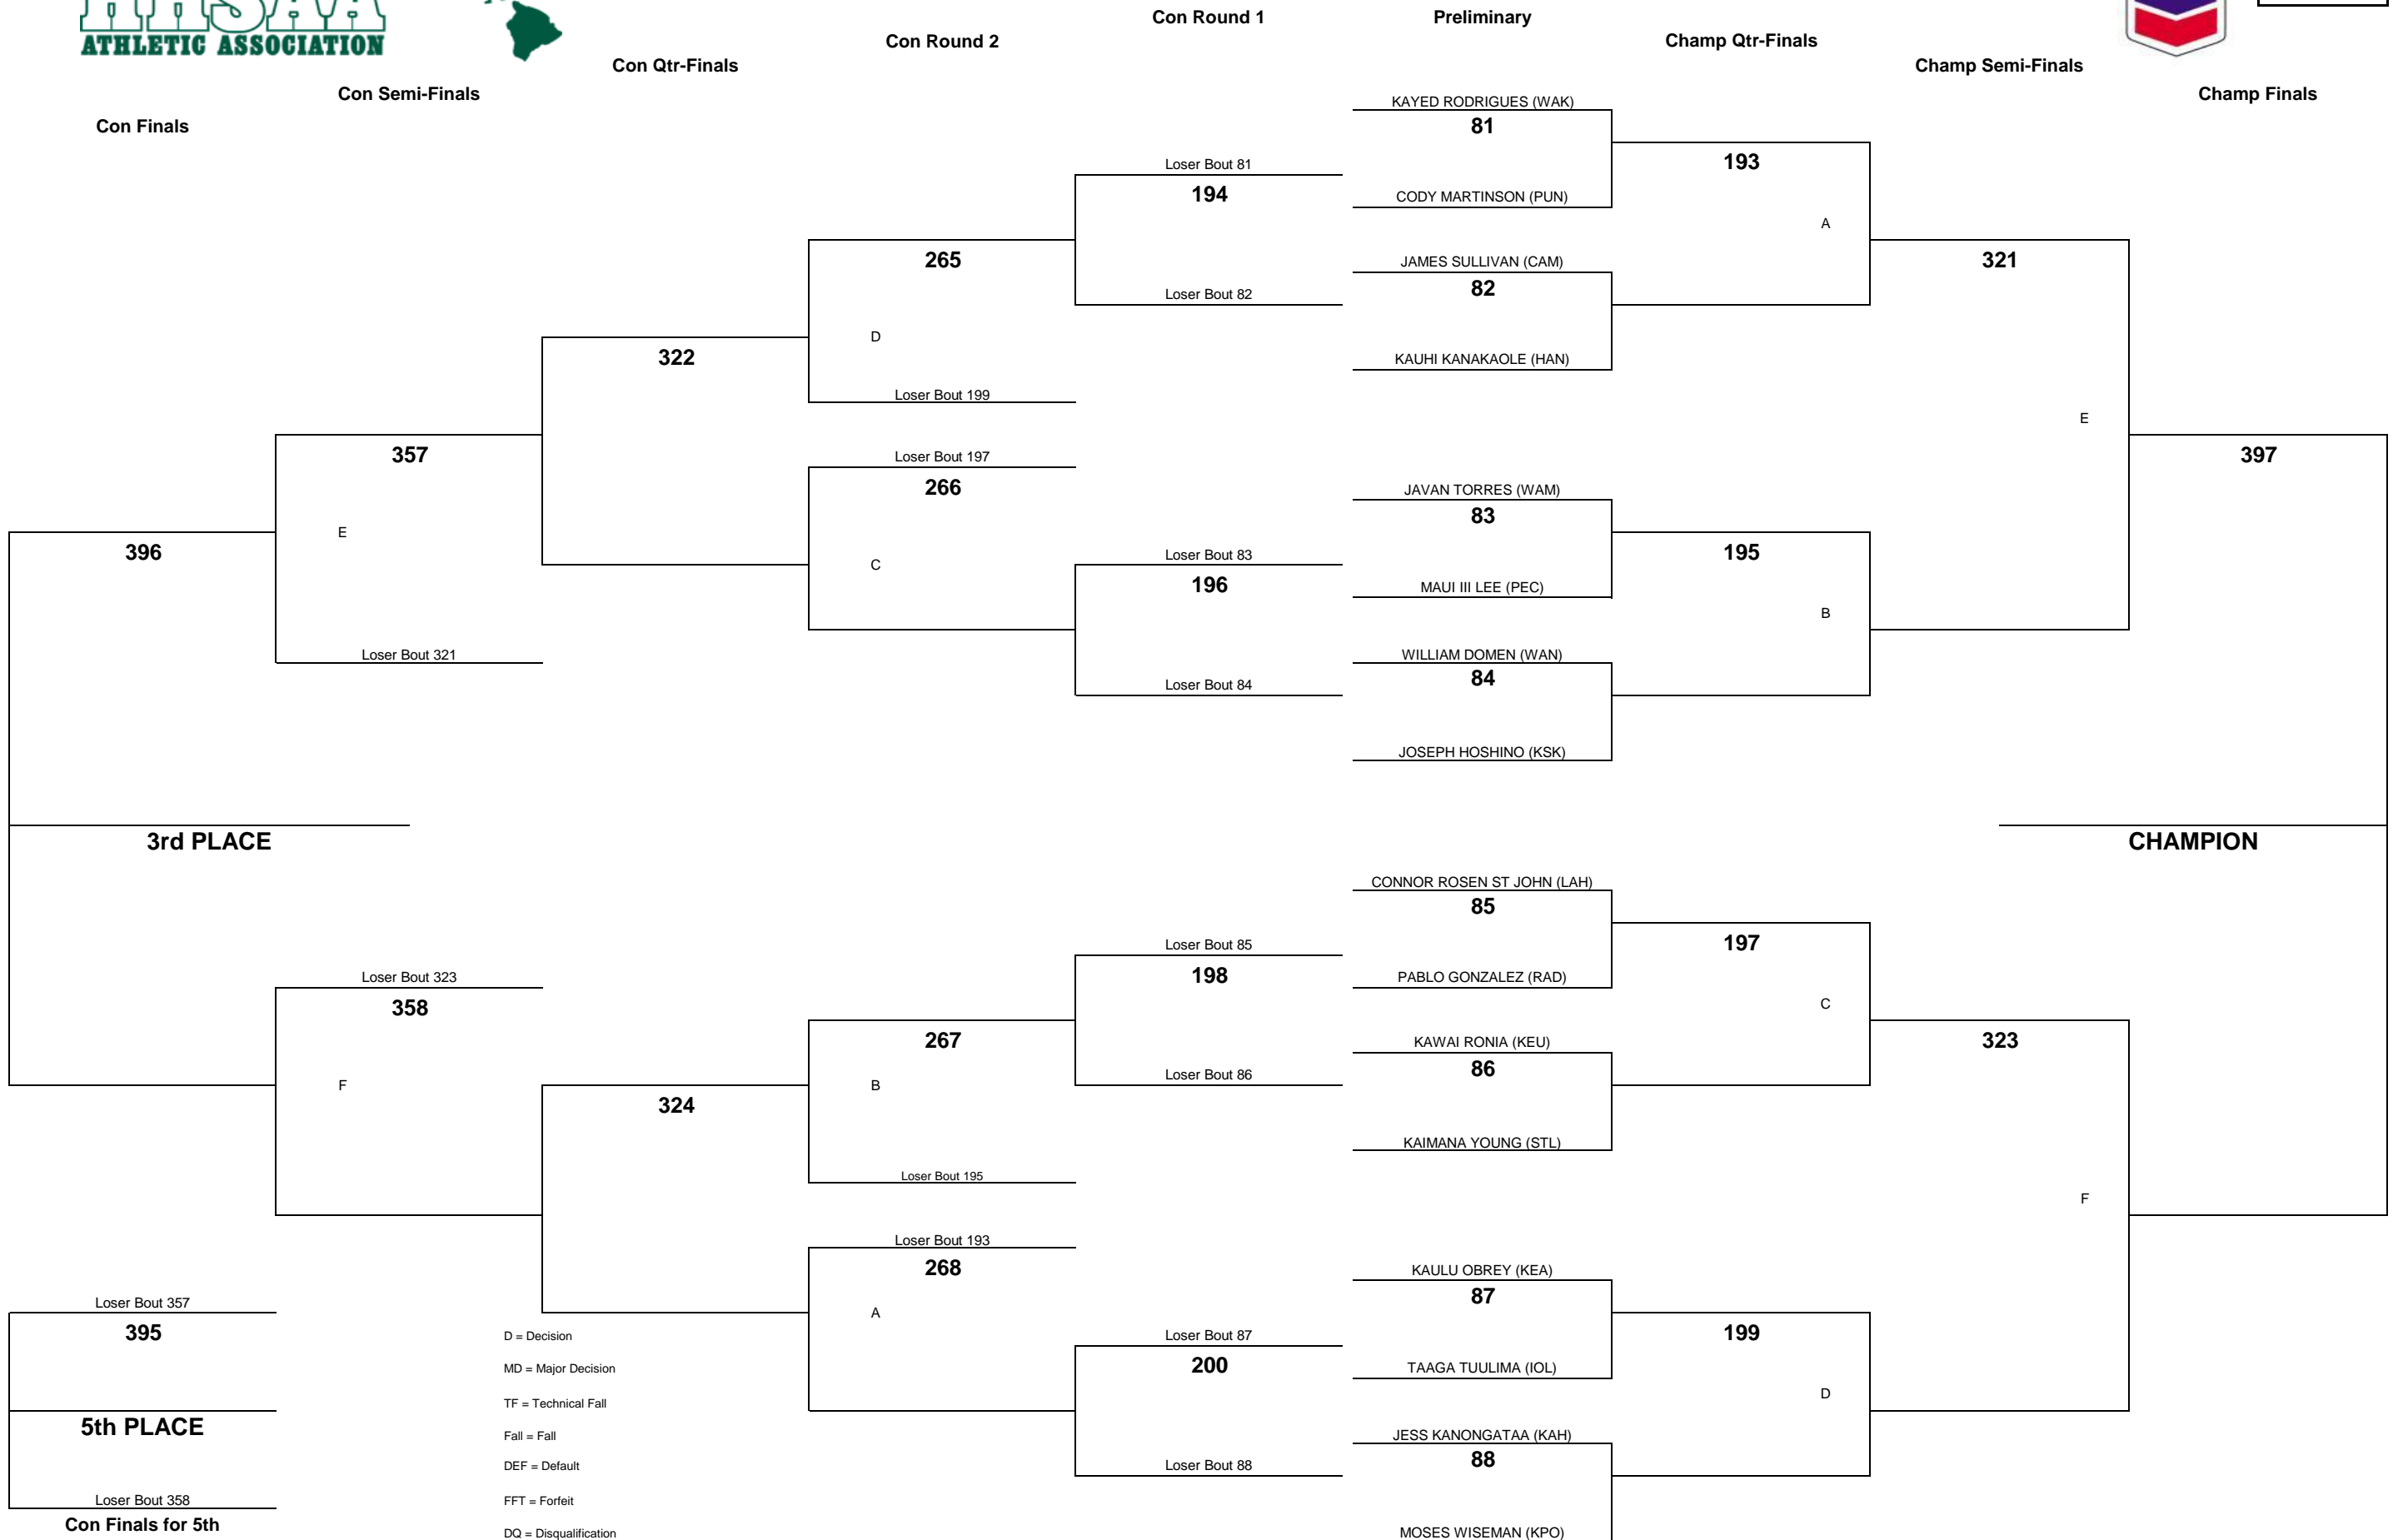

CHEVRON-HAWAII HIGH SCHOOL ATHLETIC ASSOCIATION 2014 BOYS WRESTLING CHAMPIONSHIPS

WEIGHT CLASS
182