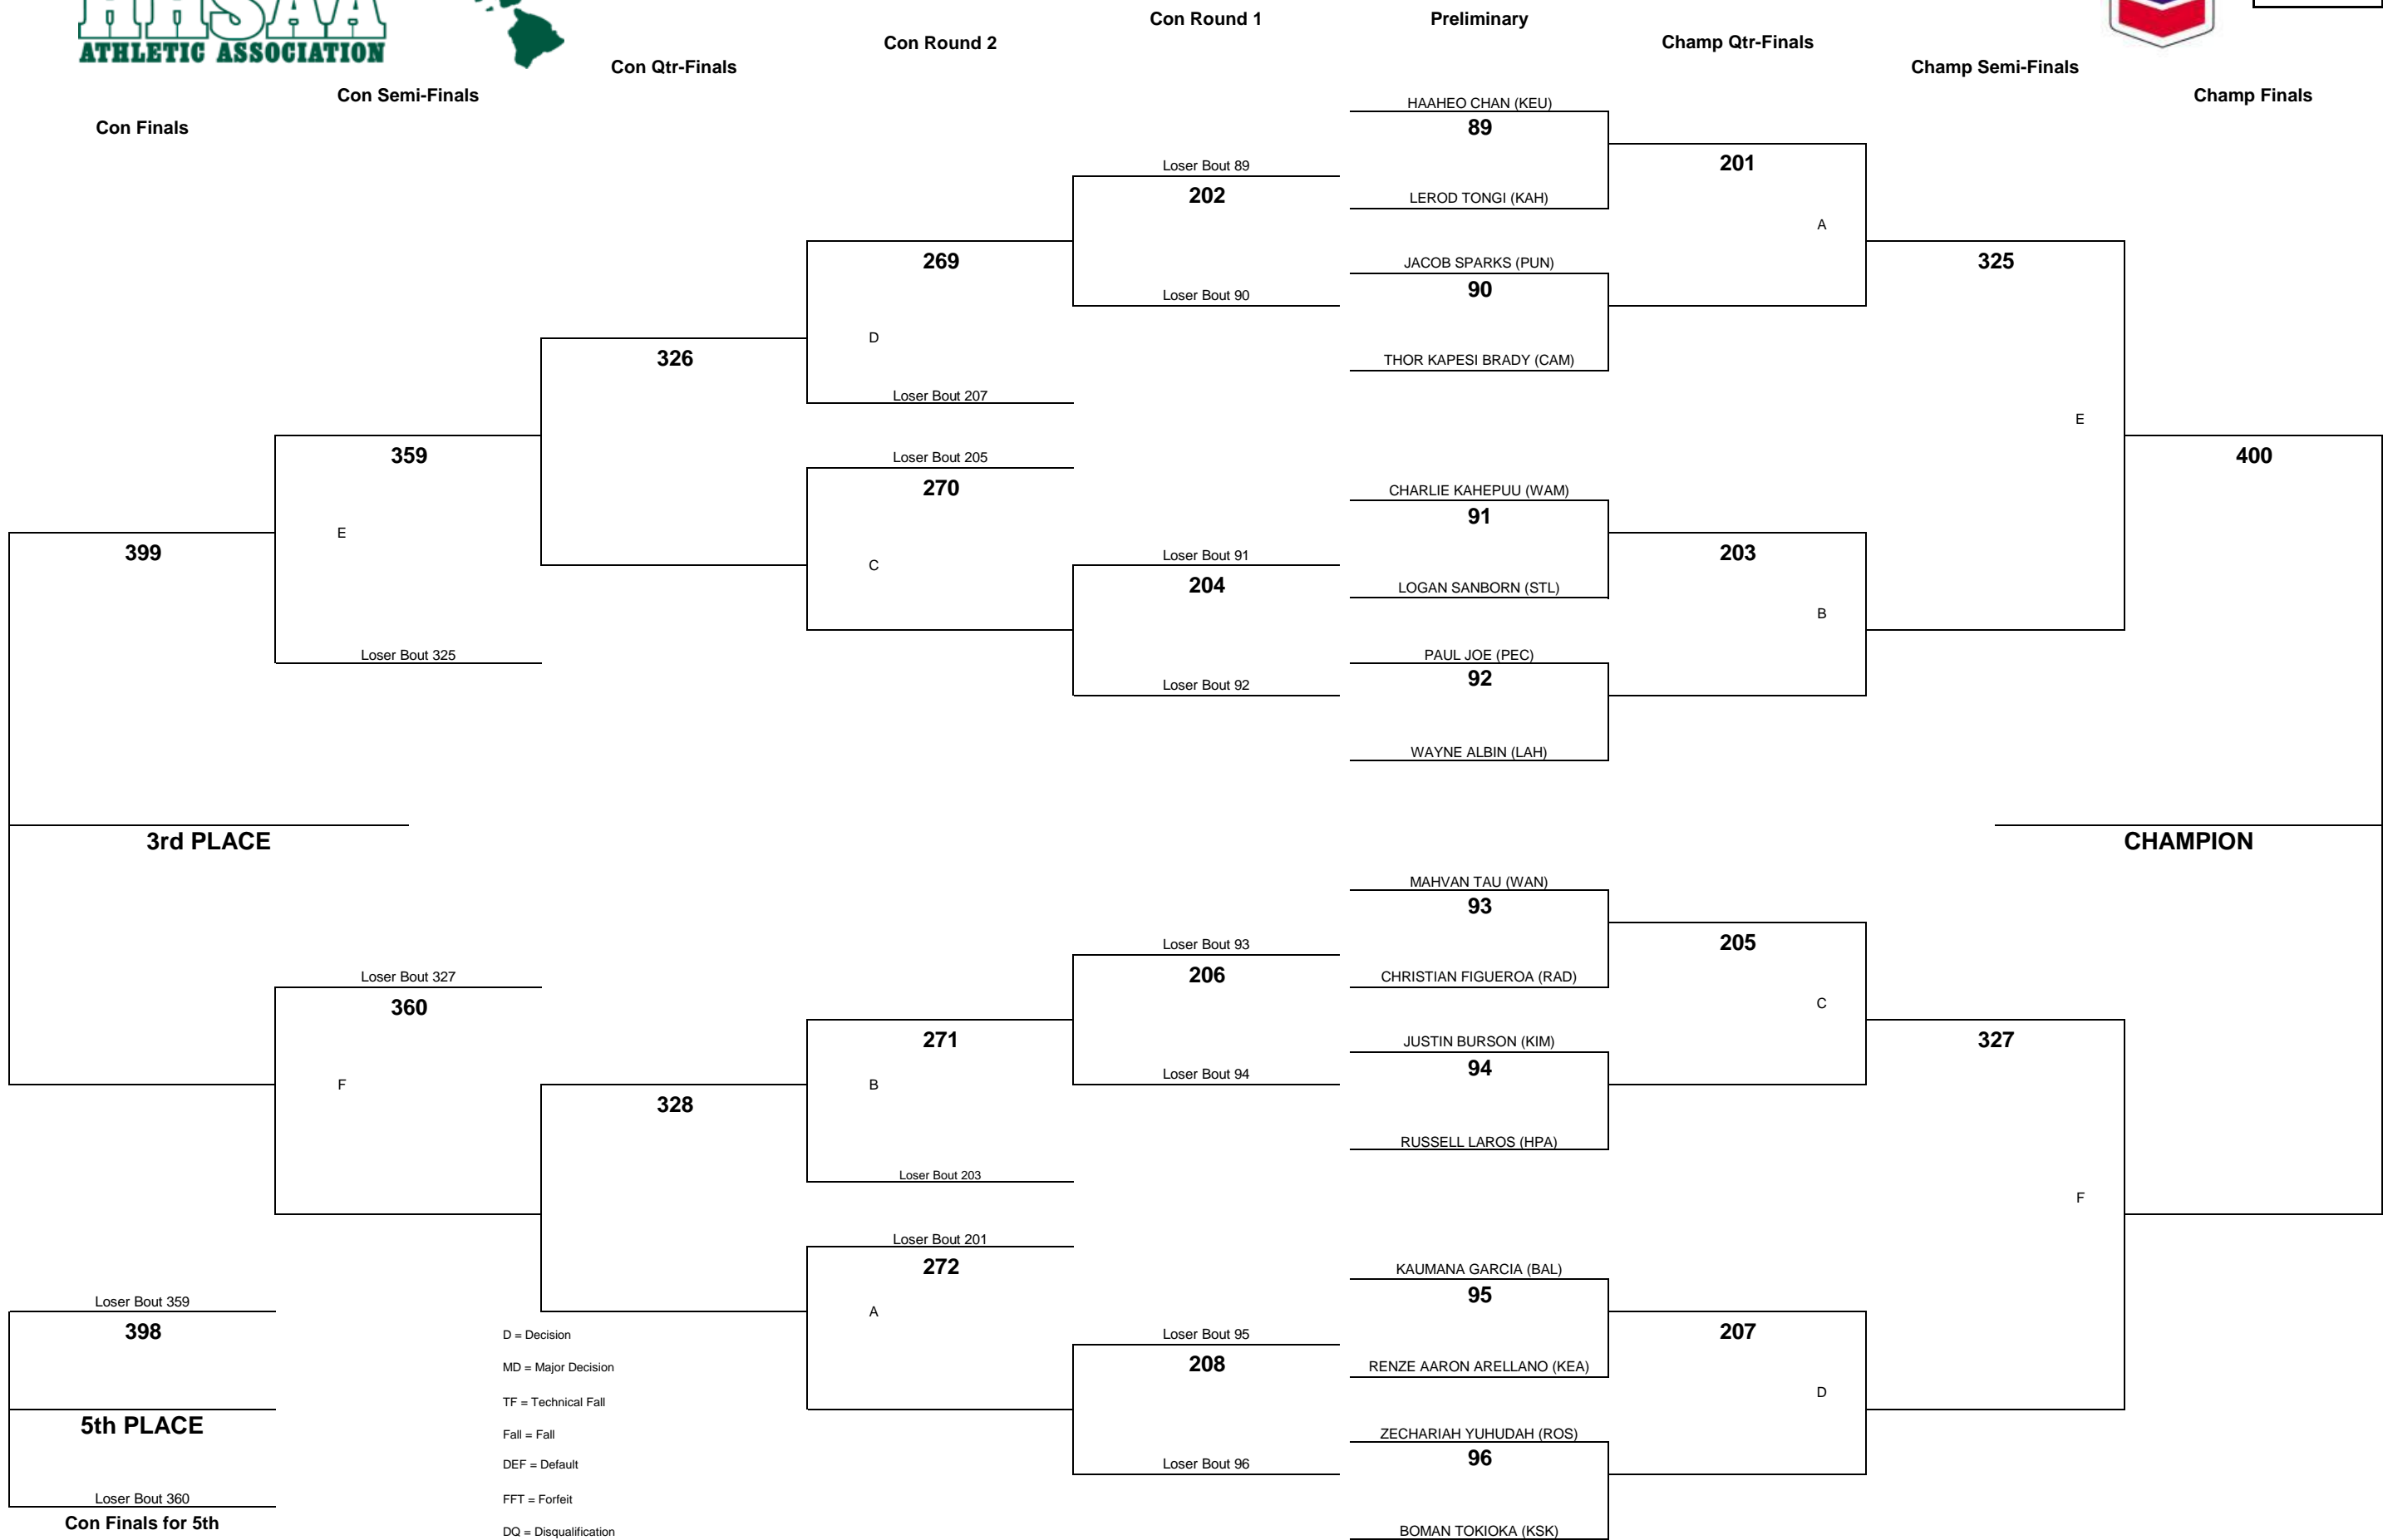

CHEVRON-HAWAII HIGH SCHOOL ATHLETIC ASSOCIATION 2014 BOYS WRESTLING CHAMPIONSHIPS

WEIGHT CLASS
195