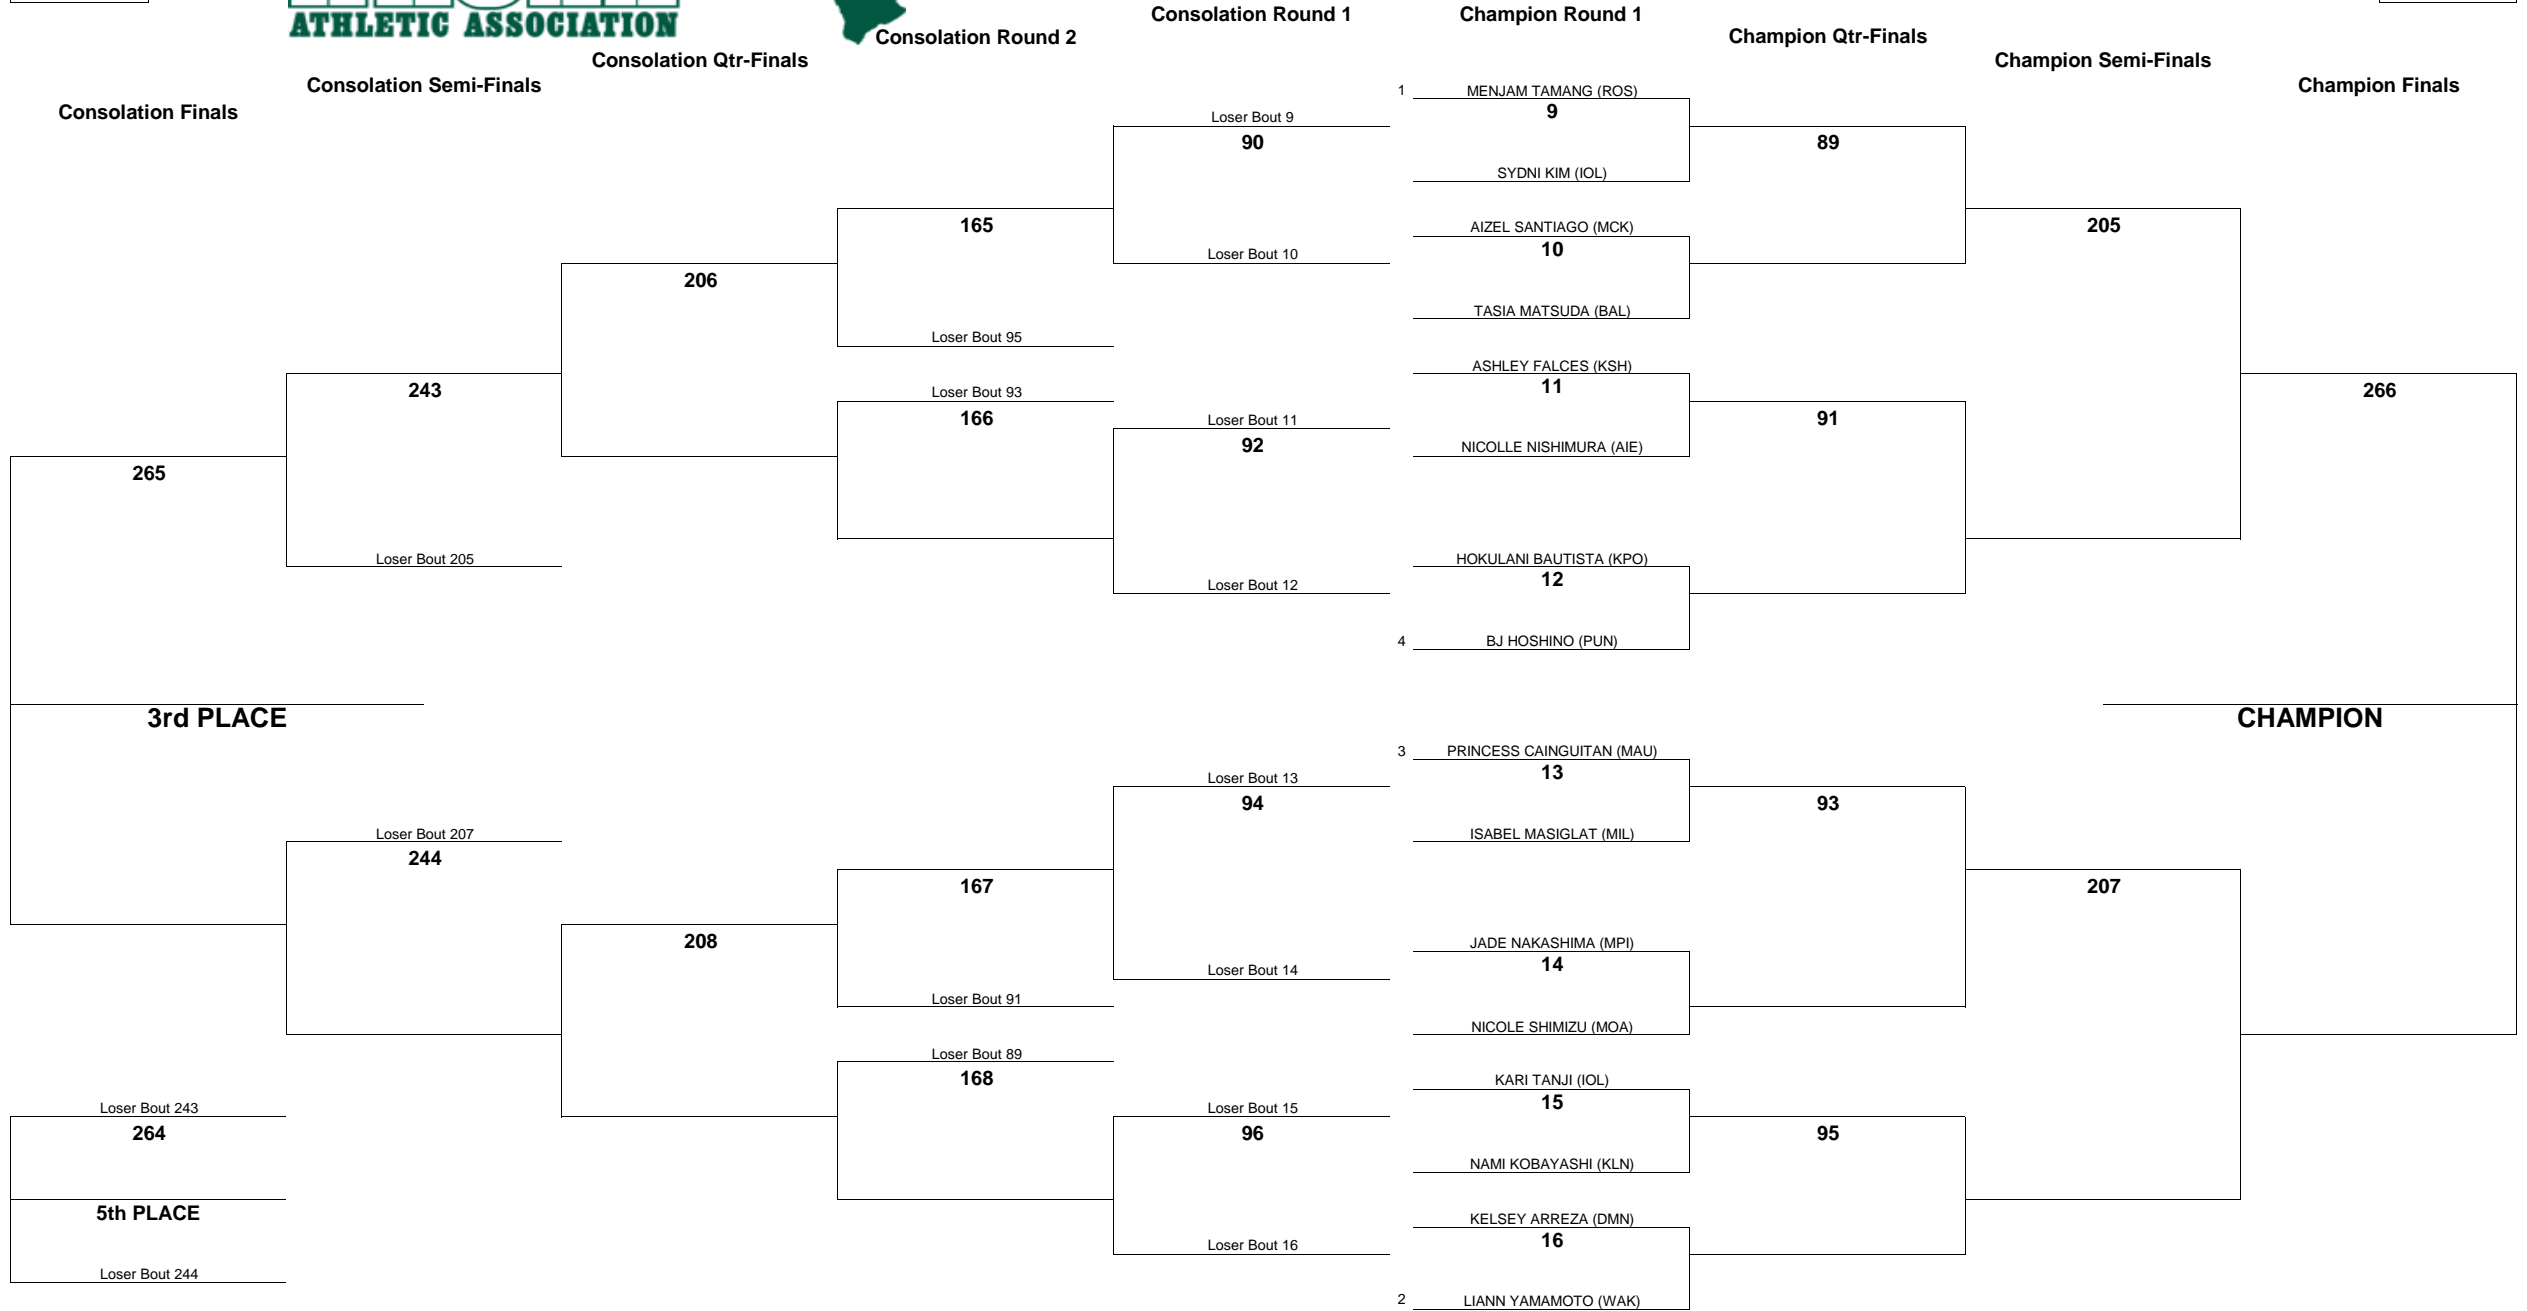

WEIGHT CLASS
103

HAWAII HIGH SCHOOL ATHLETIC ASSOCIATION 2016 GIRLS JUDO CHAMPIONSHIPS

WEIGHT CLASS
103