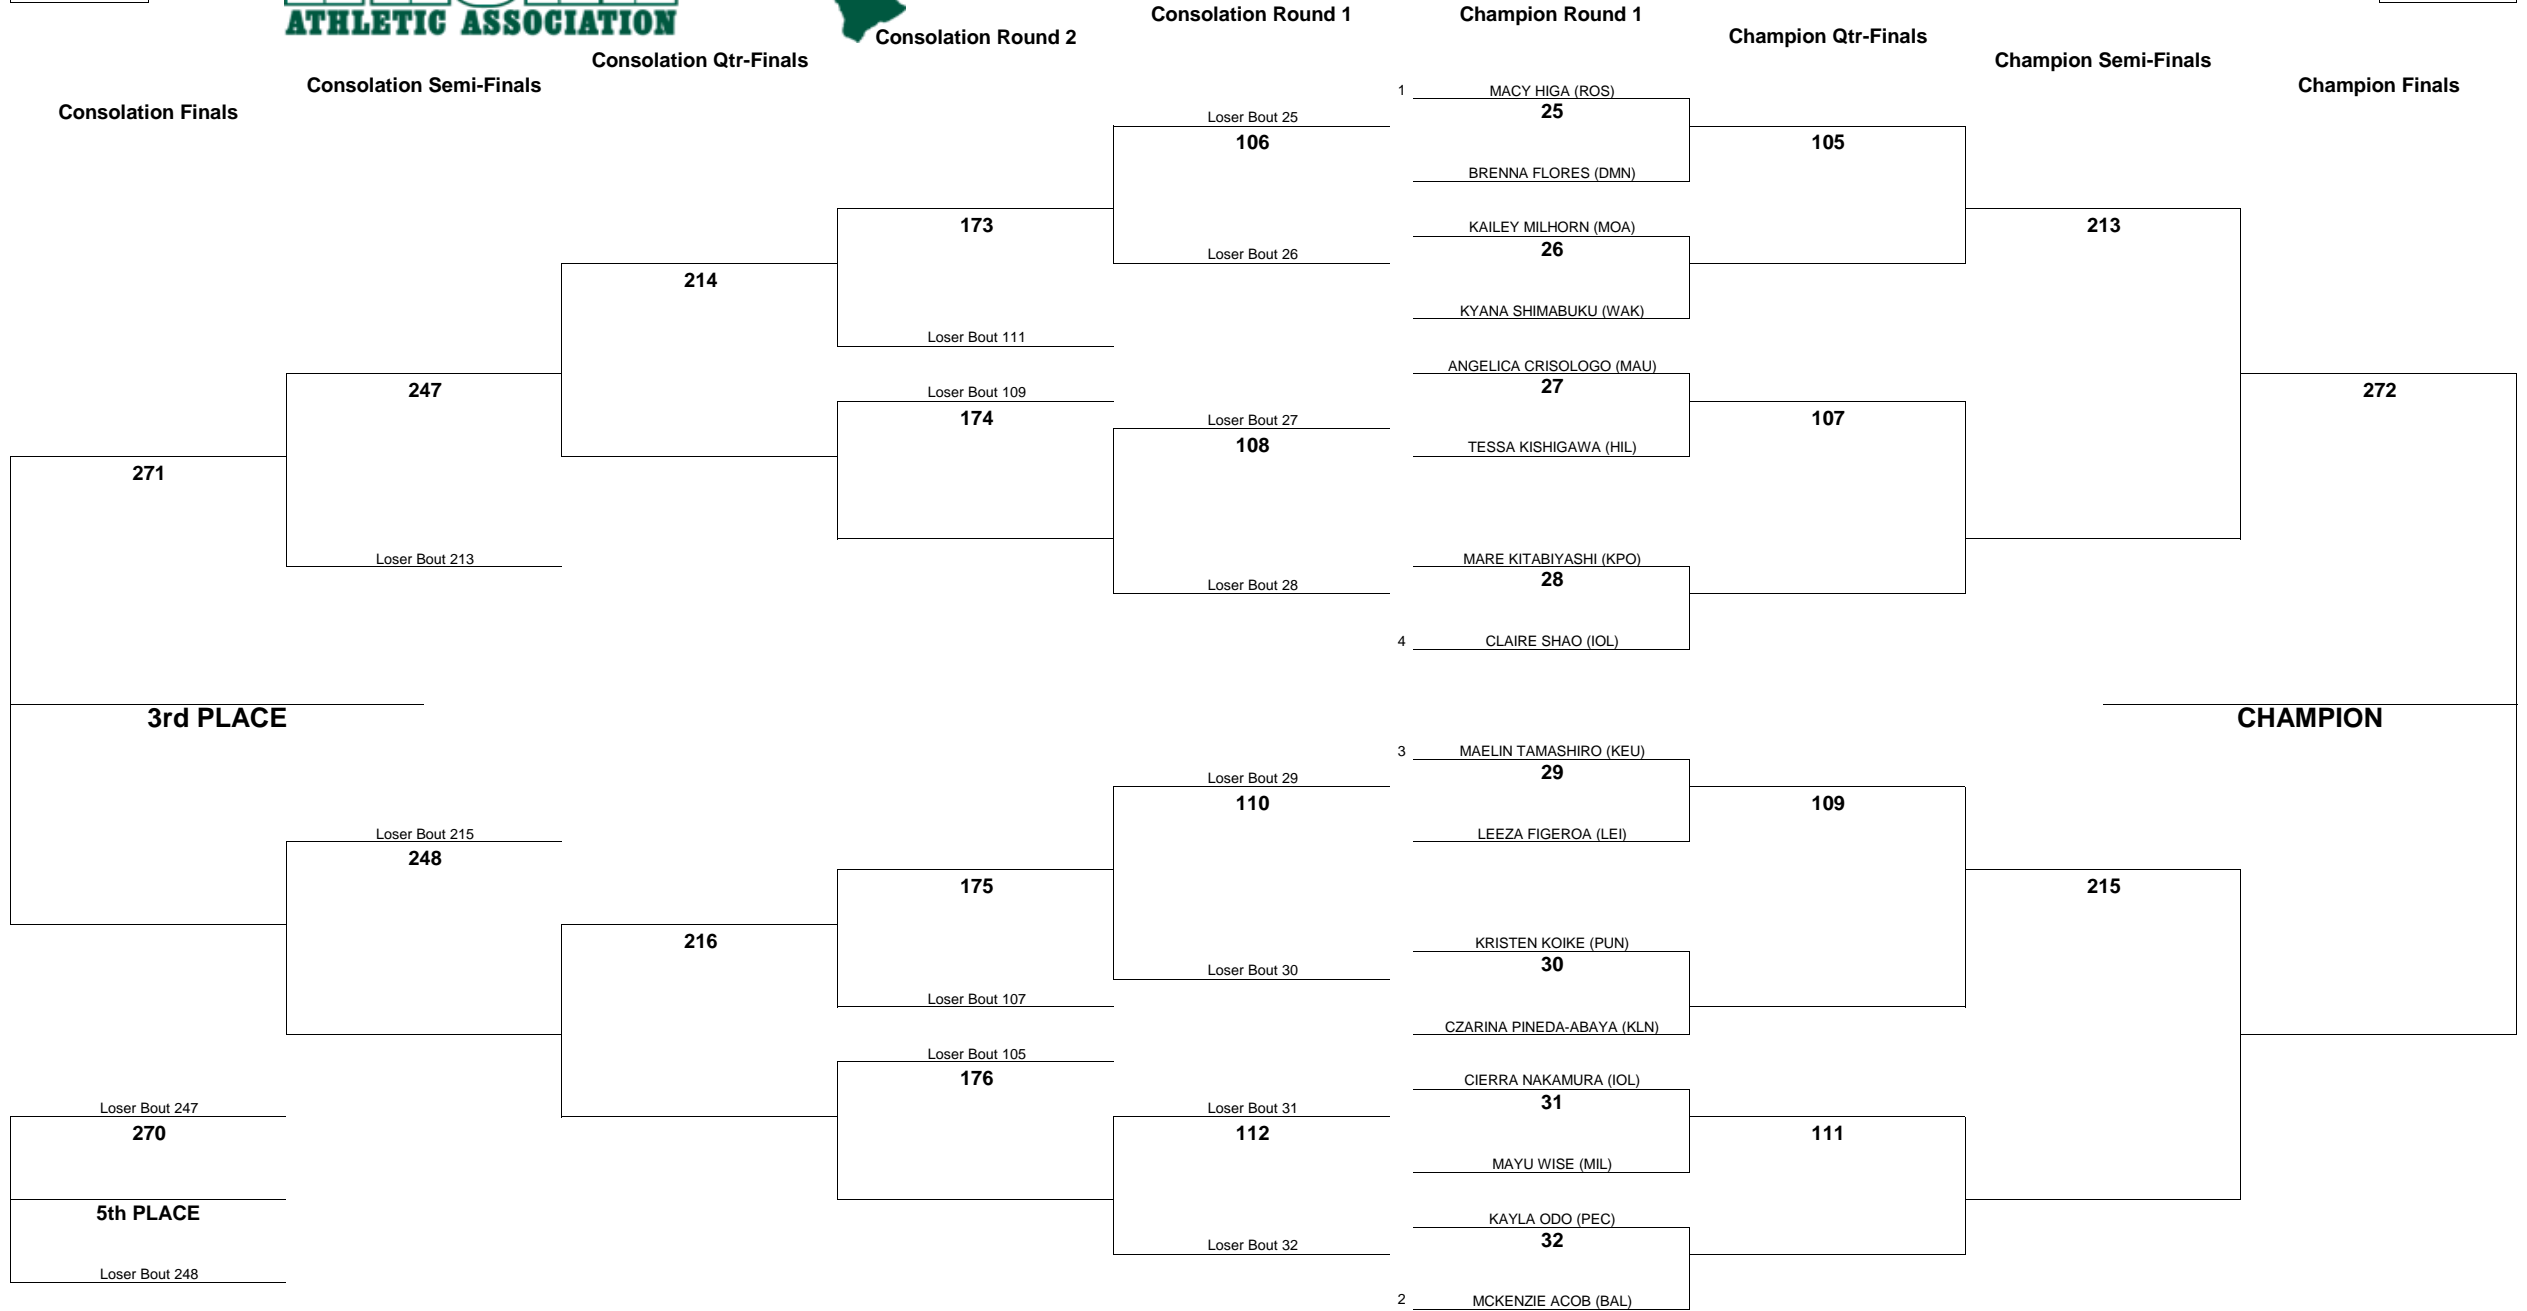

HAWAII HIGH SCHOOL ATHLETIC ASSOCIATION 2016 GIRLS JUDO CHAMPIONSHIPS

WEIGHT CLASS
115