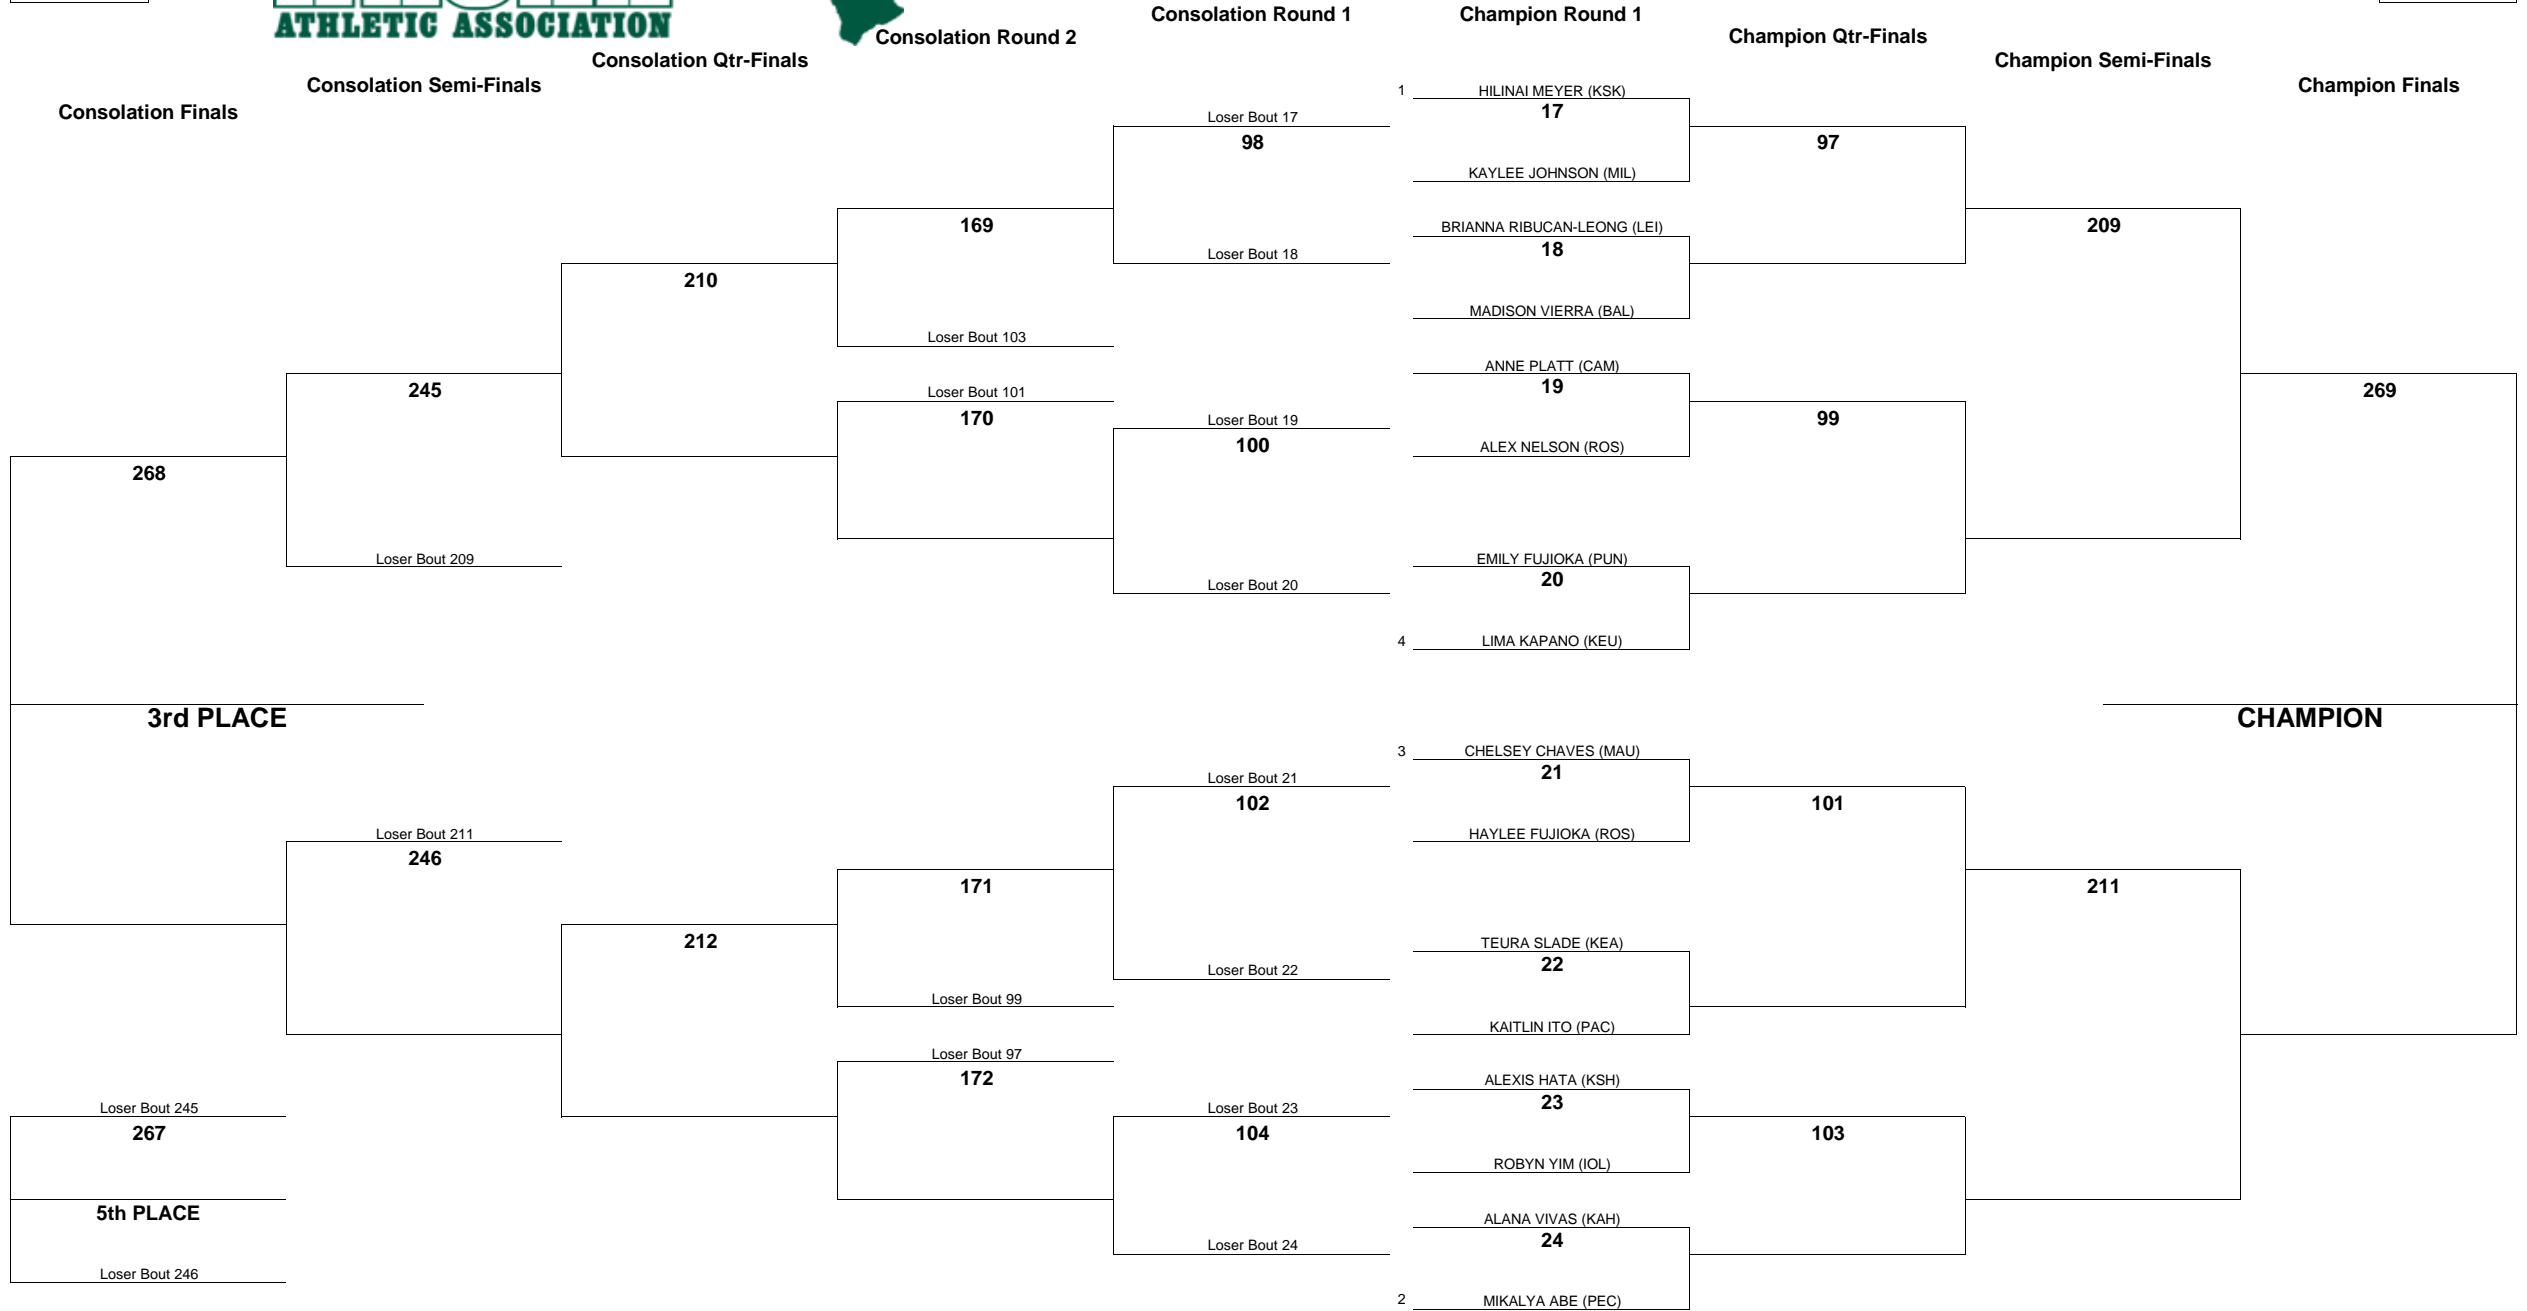

HAWAII HIGH SCHOOL ATHLETIC ASSOCIATION 2016 GIRLS JUDO CHAMPIONSHIPS

WEIGHT CLASS
109

WEIGHT CLASS
109