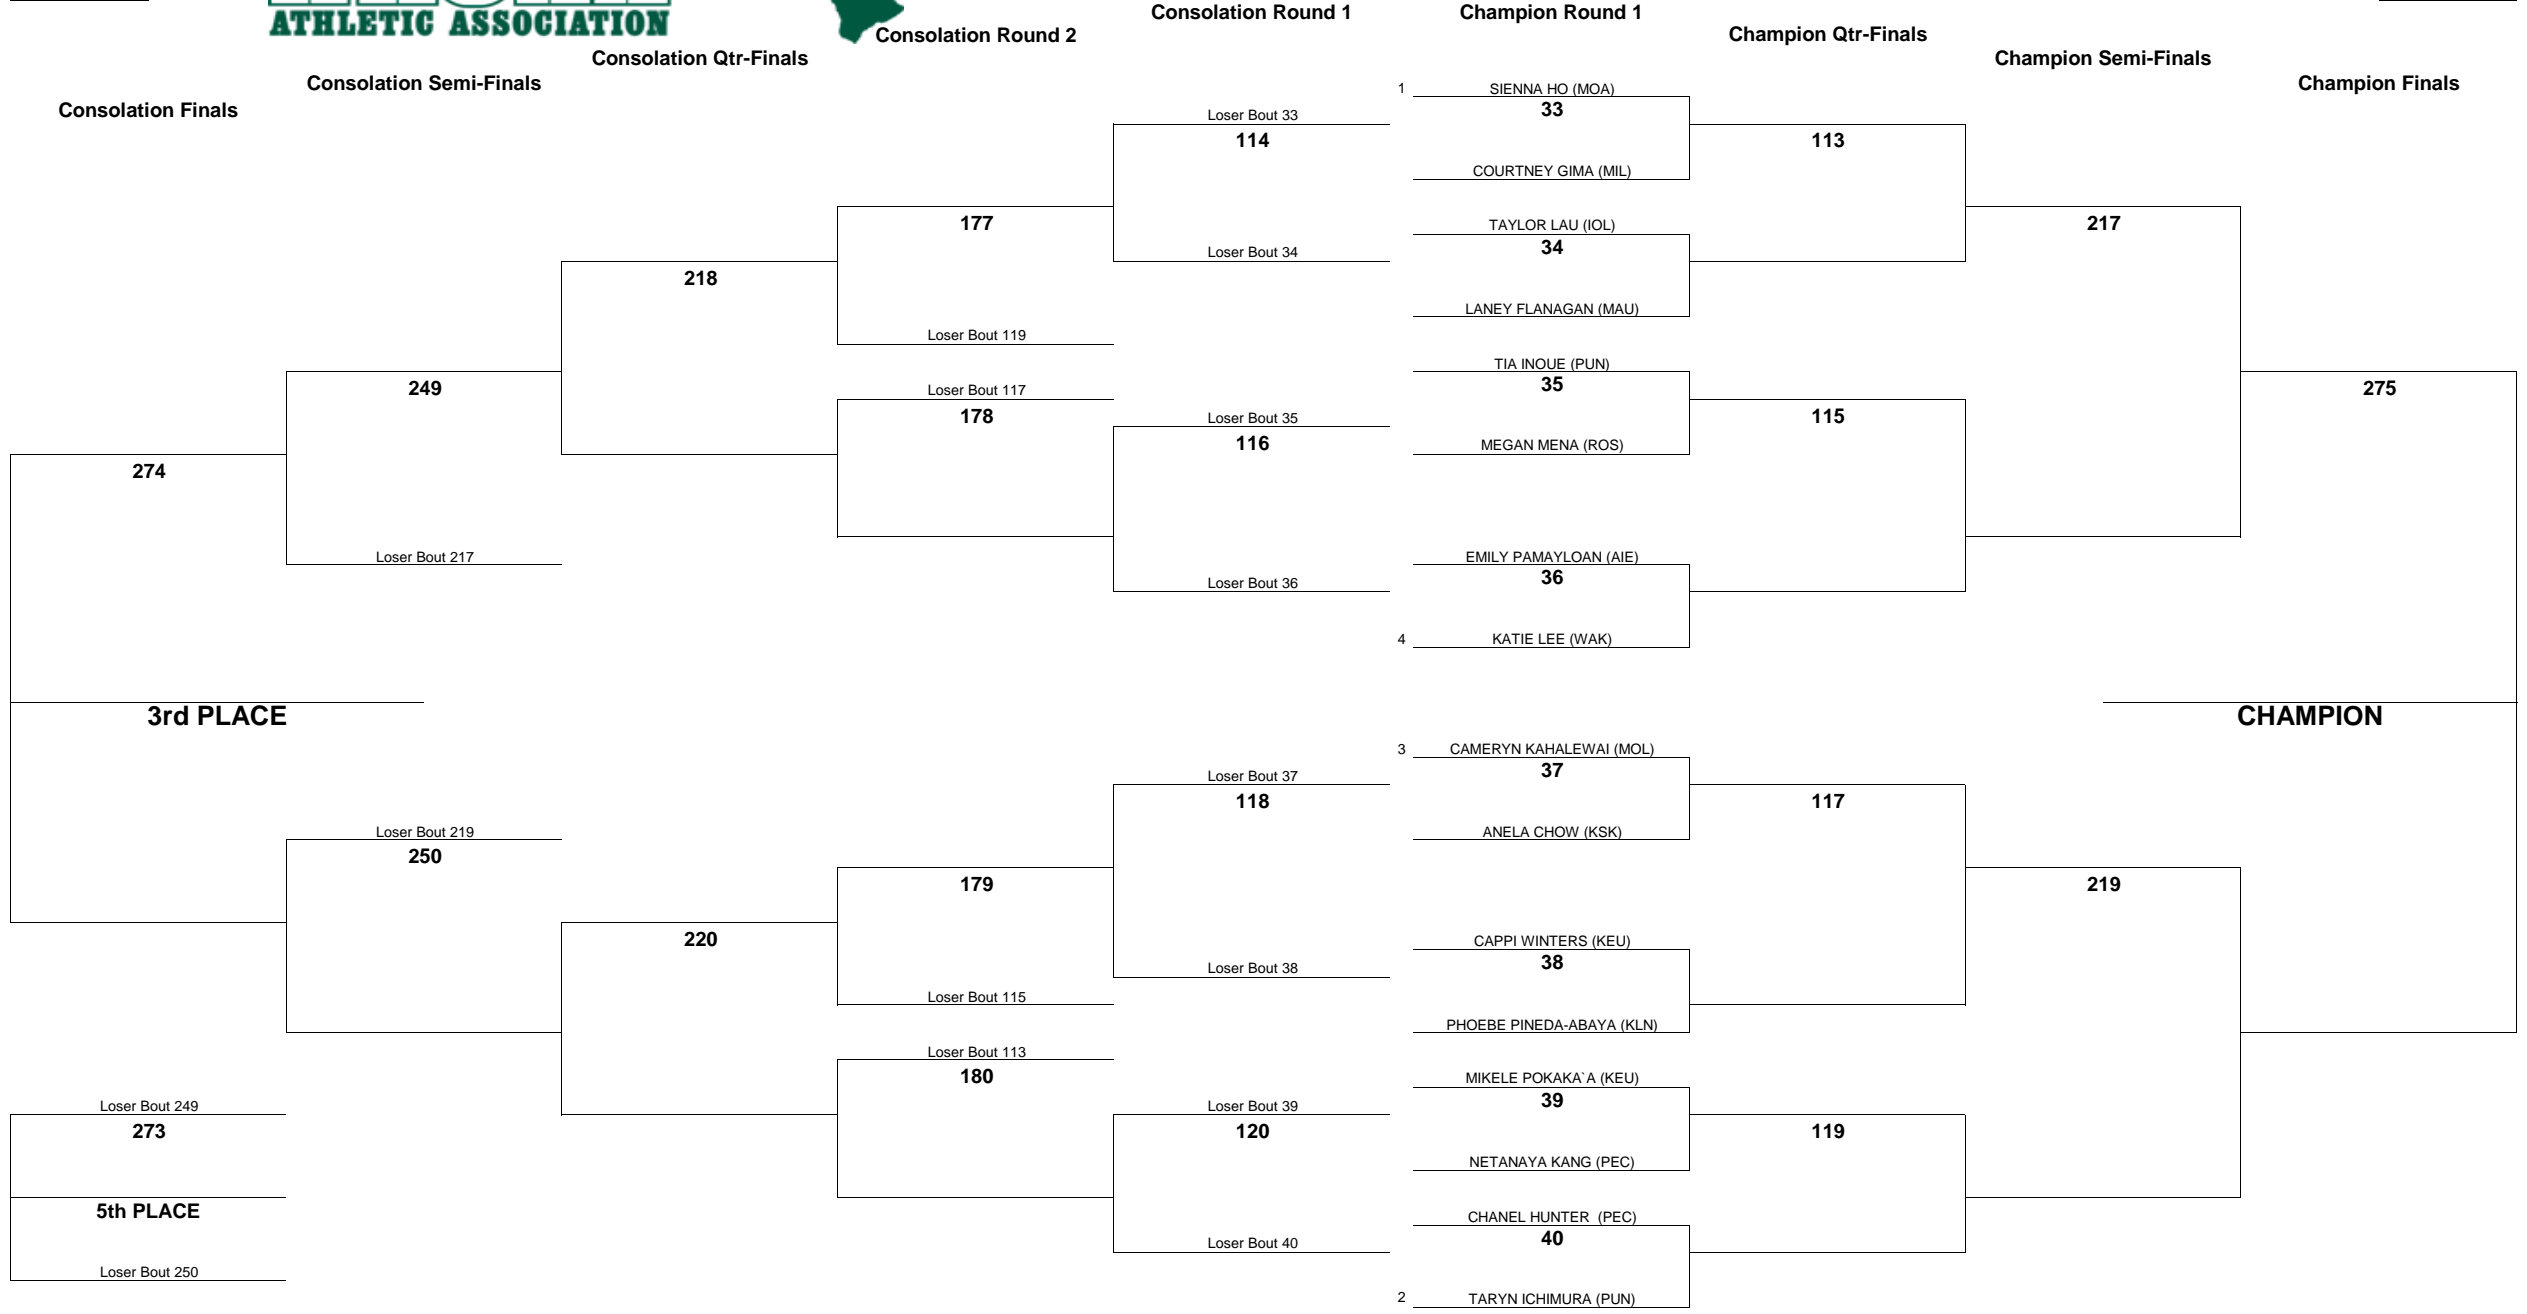

HAWAII HIGH SCHOOL ATHLETIC ASSOCIATION 2016 GIRLS JUDO CHAMPIONSHIPS

WEIGHT CLASS
122

WEIGHT CLASS
122