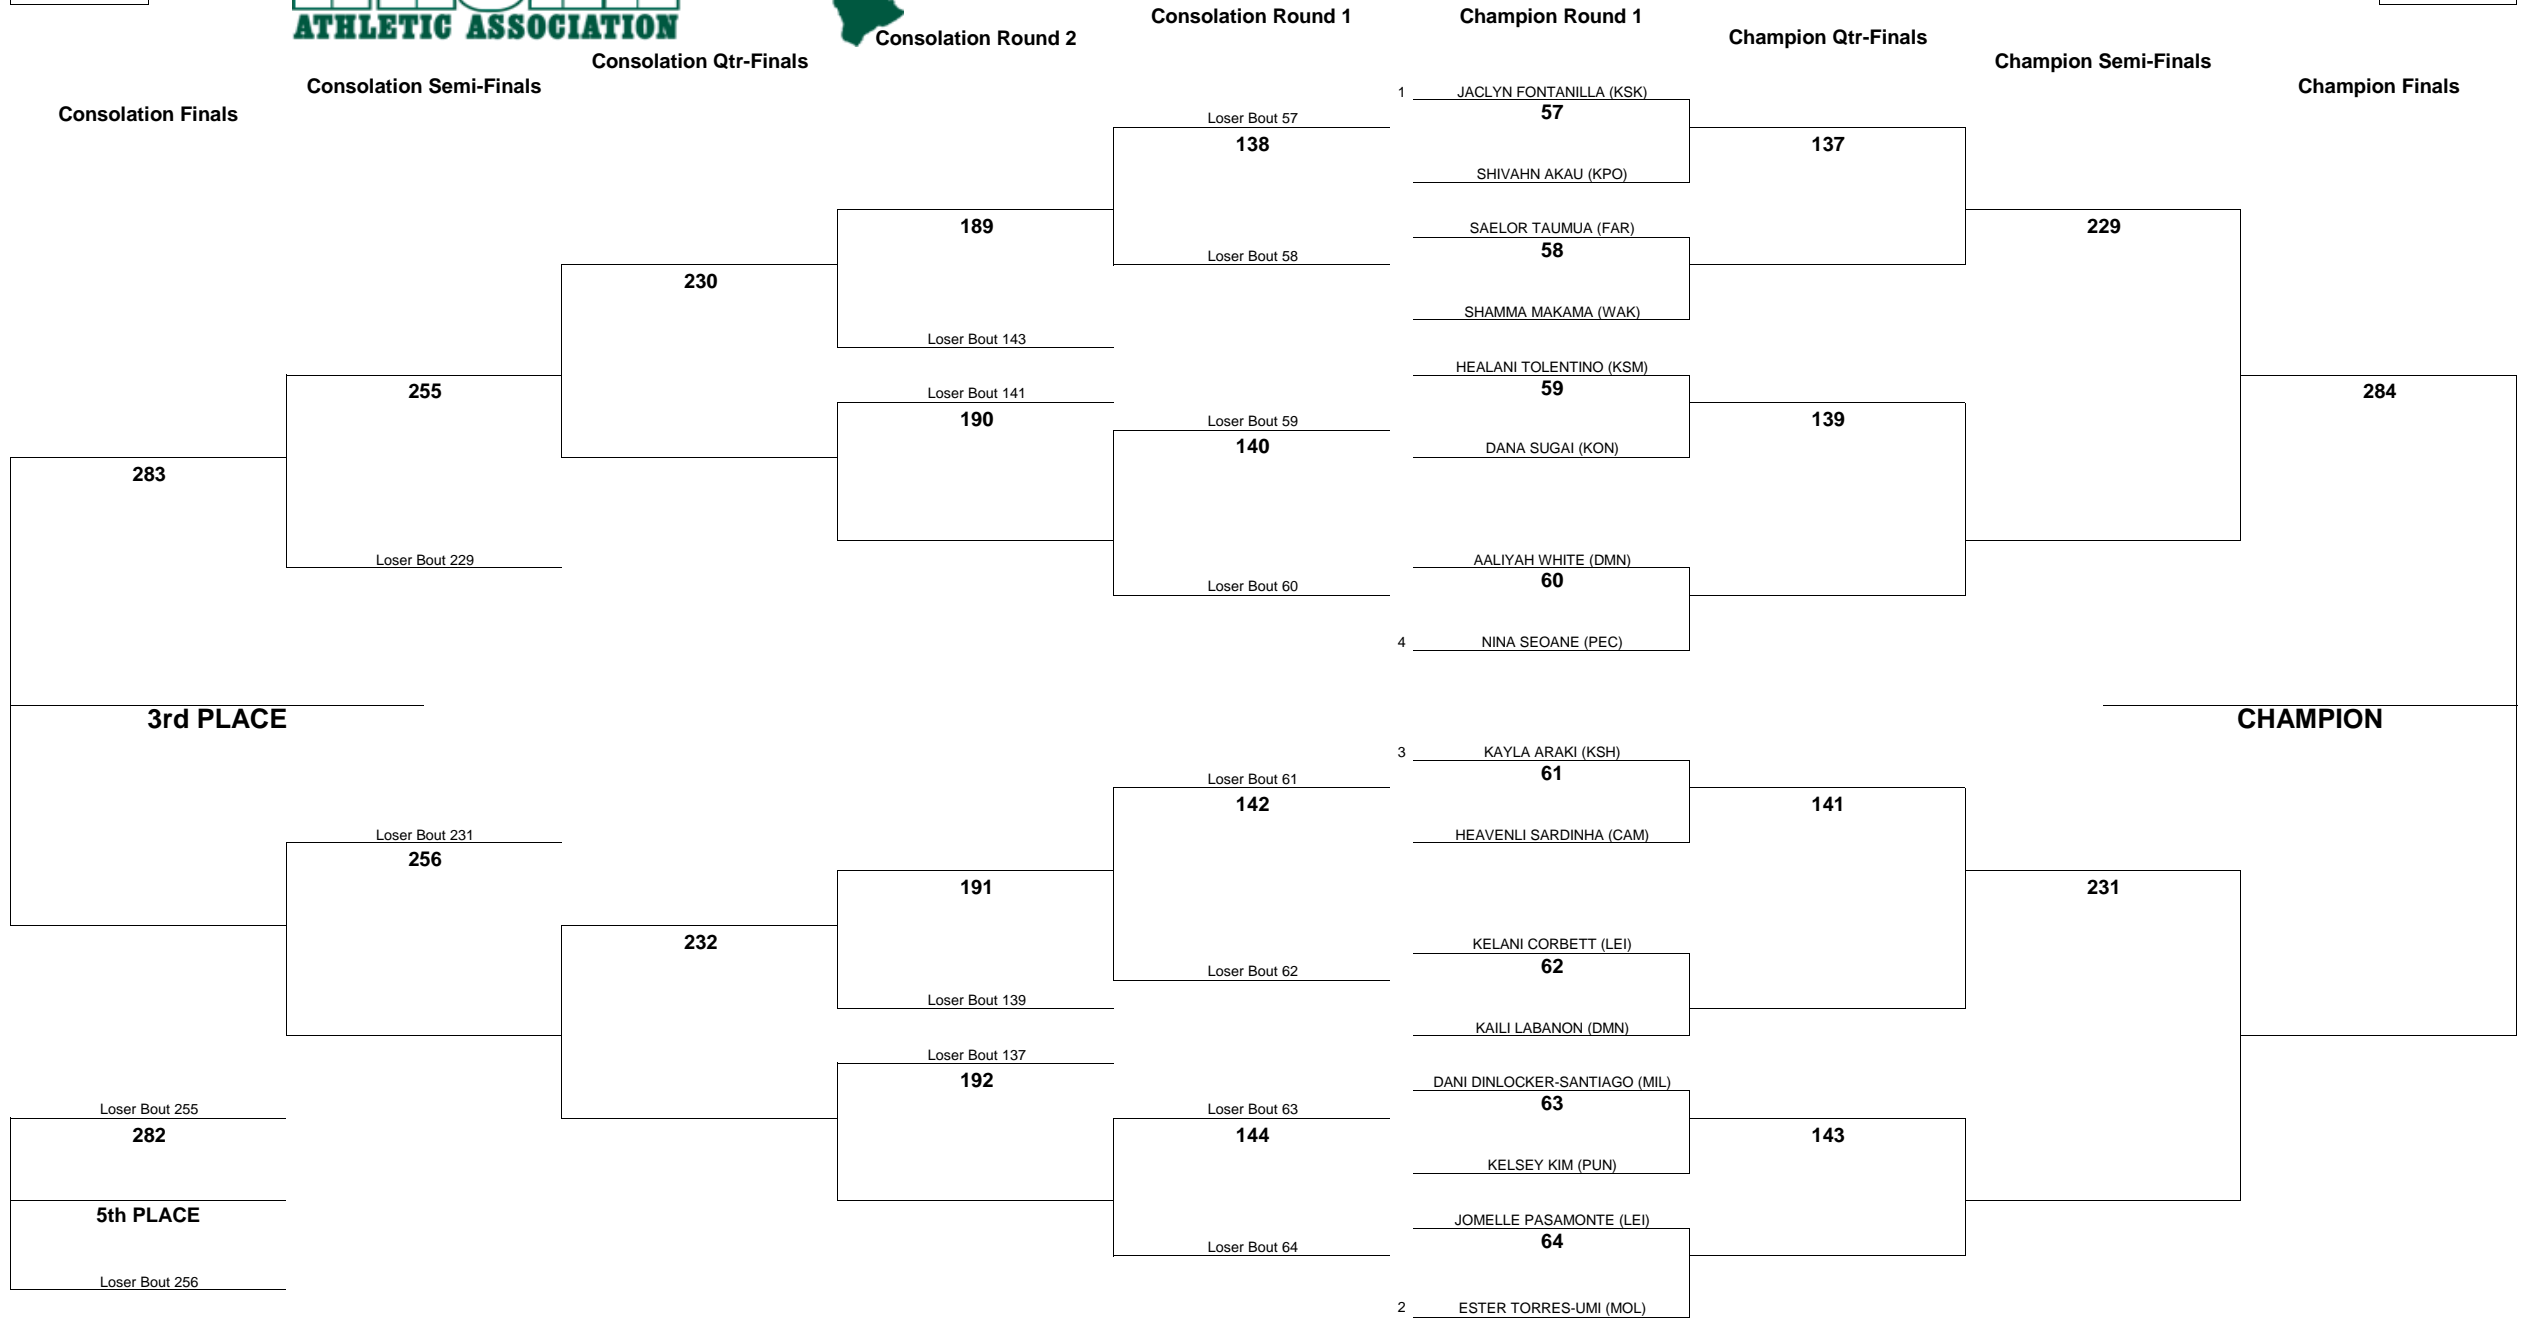

HAWAII HIGH SCHOOL ATHLETIC ASSOCIATION 2016 GIRLS JUDO CHAMPIONSHIPS

WEIGHT CLASS
154