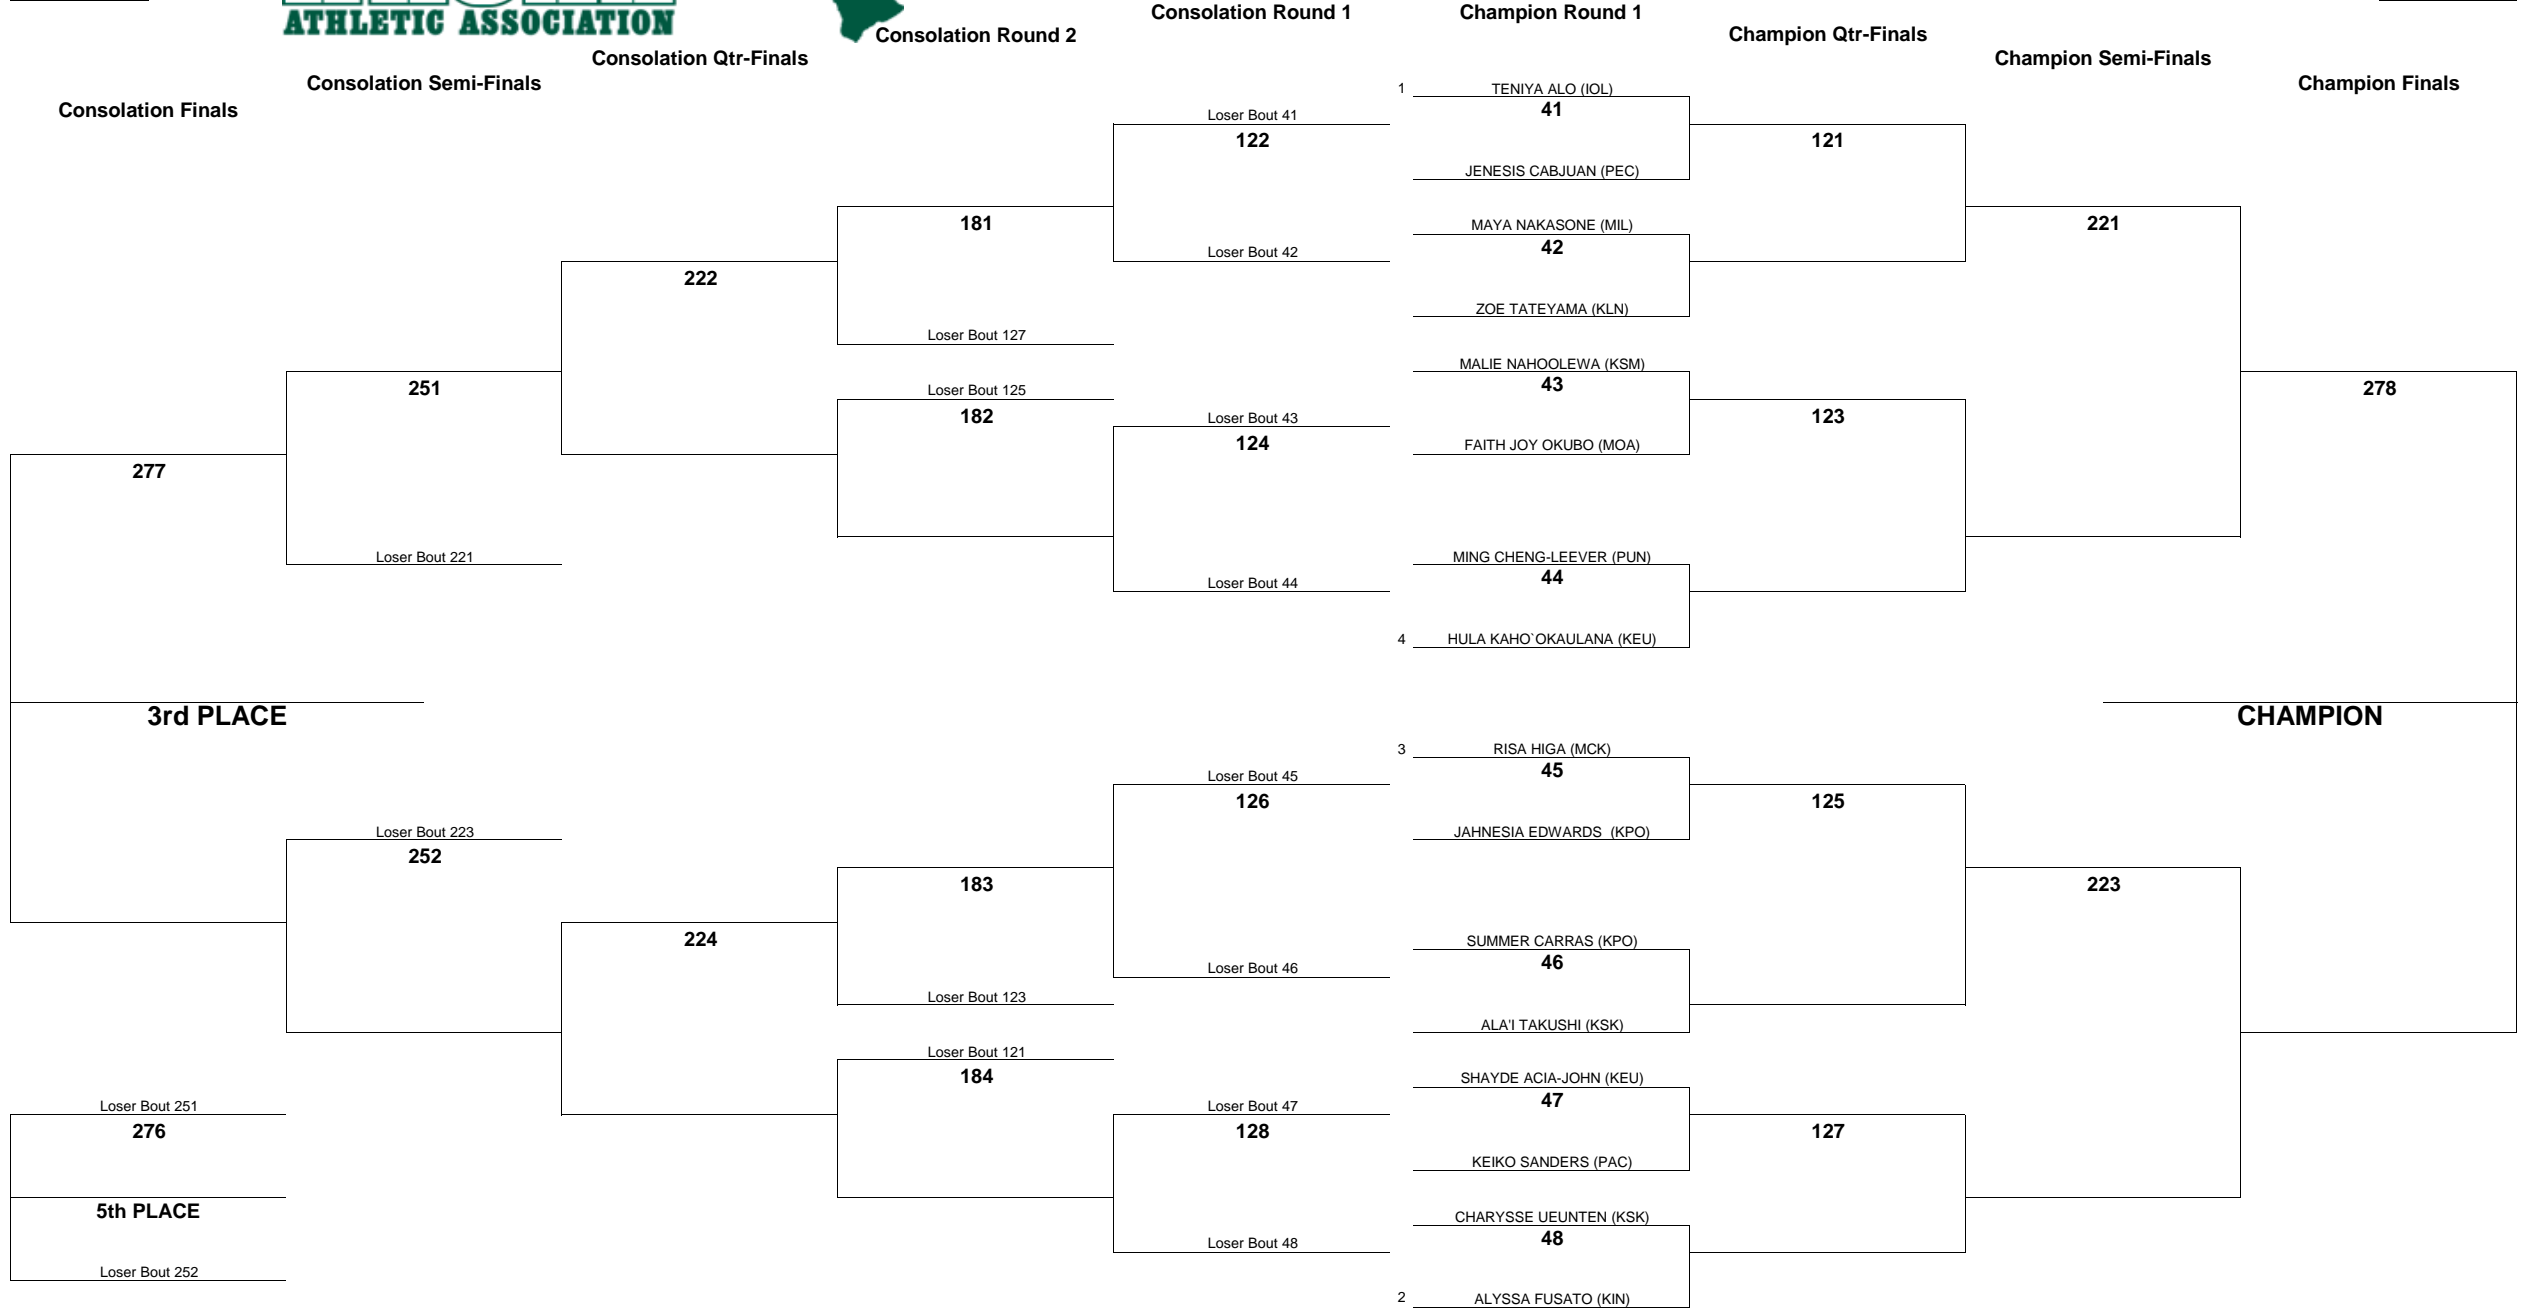

HAWAII HIGH SCHOOL ATHLETIC ASSOCIATION 2016 GIRLS JUDO CHAMPIONSHIPS

WEIGHT CLASS
129