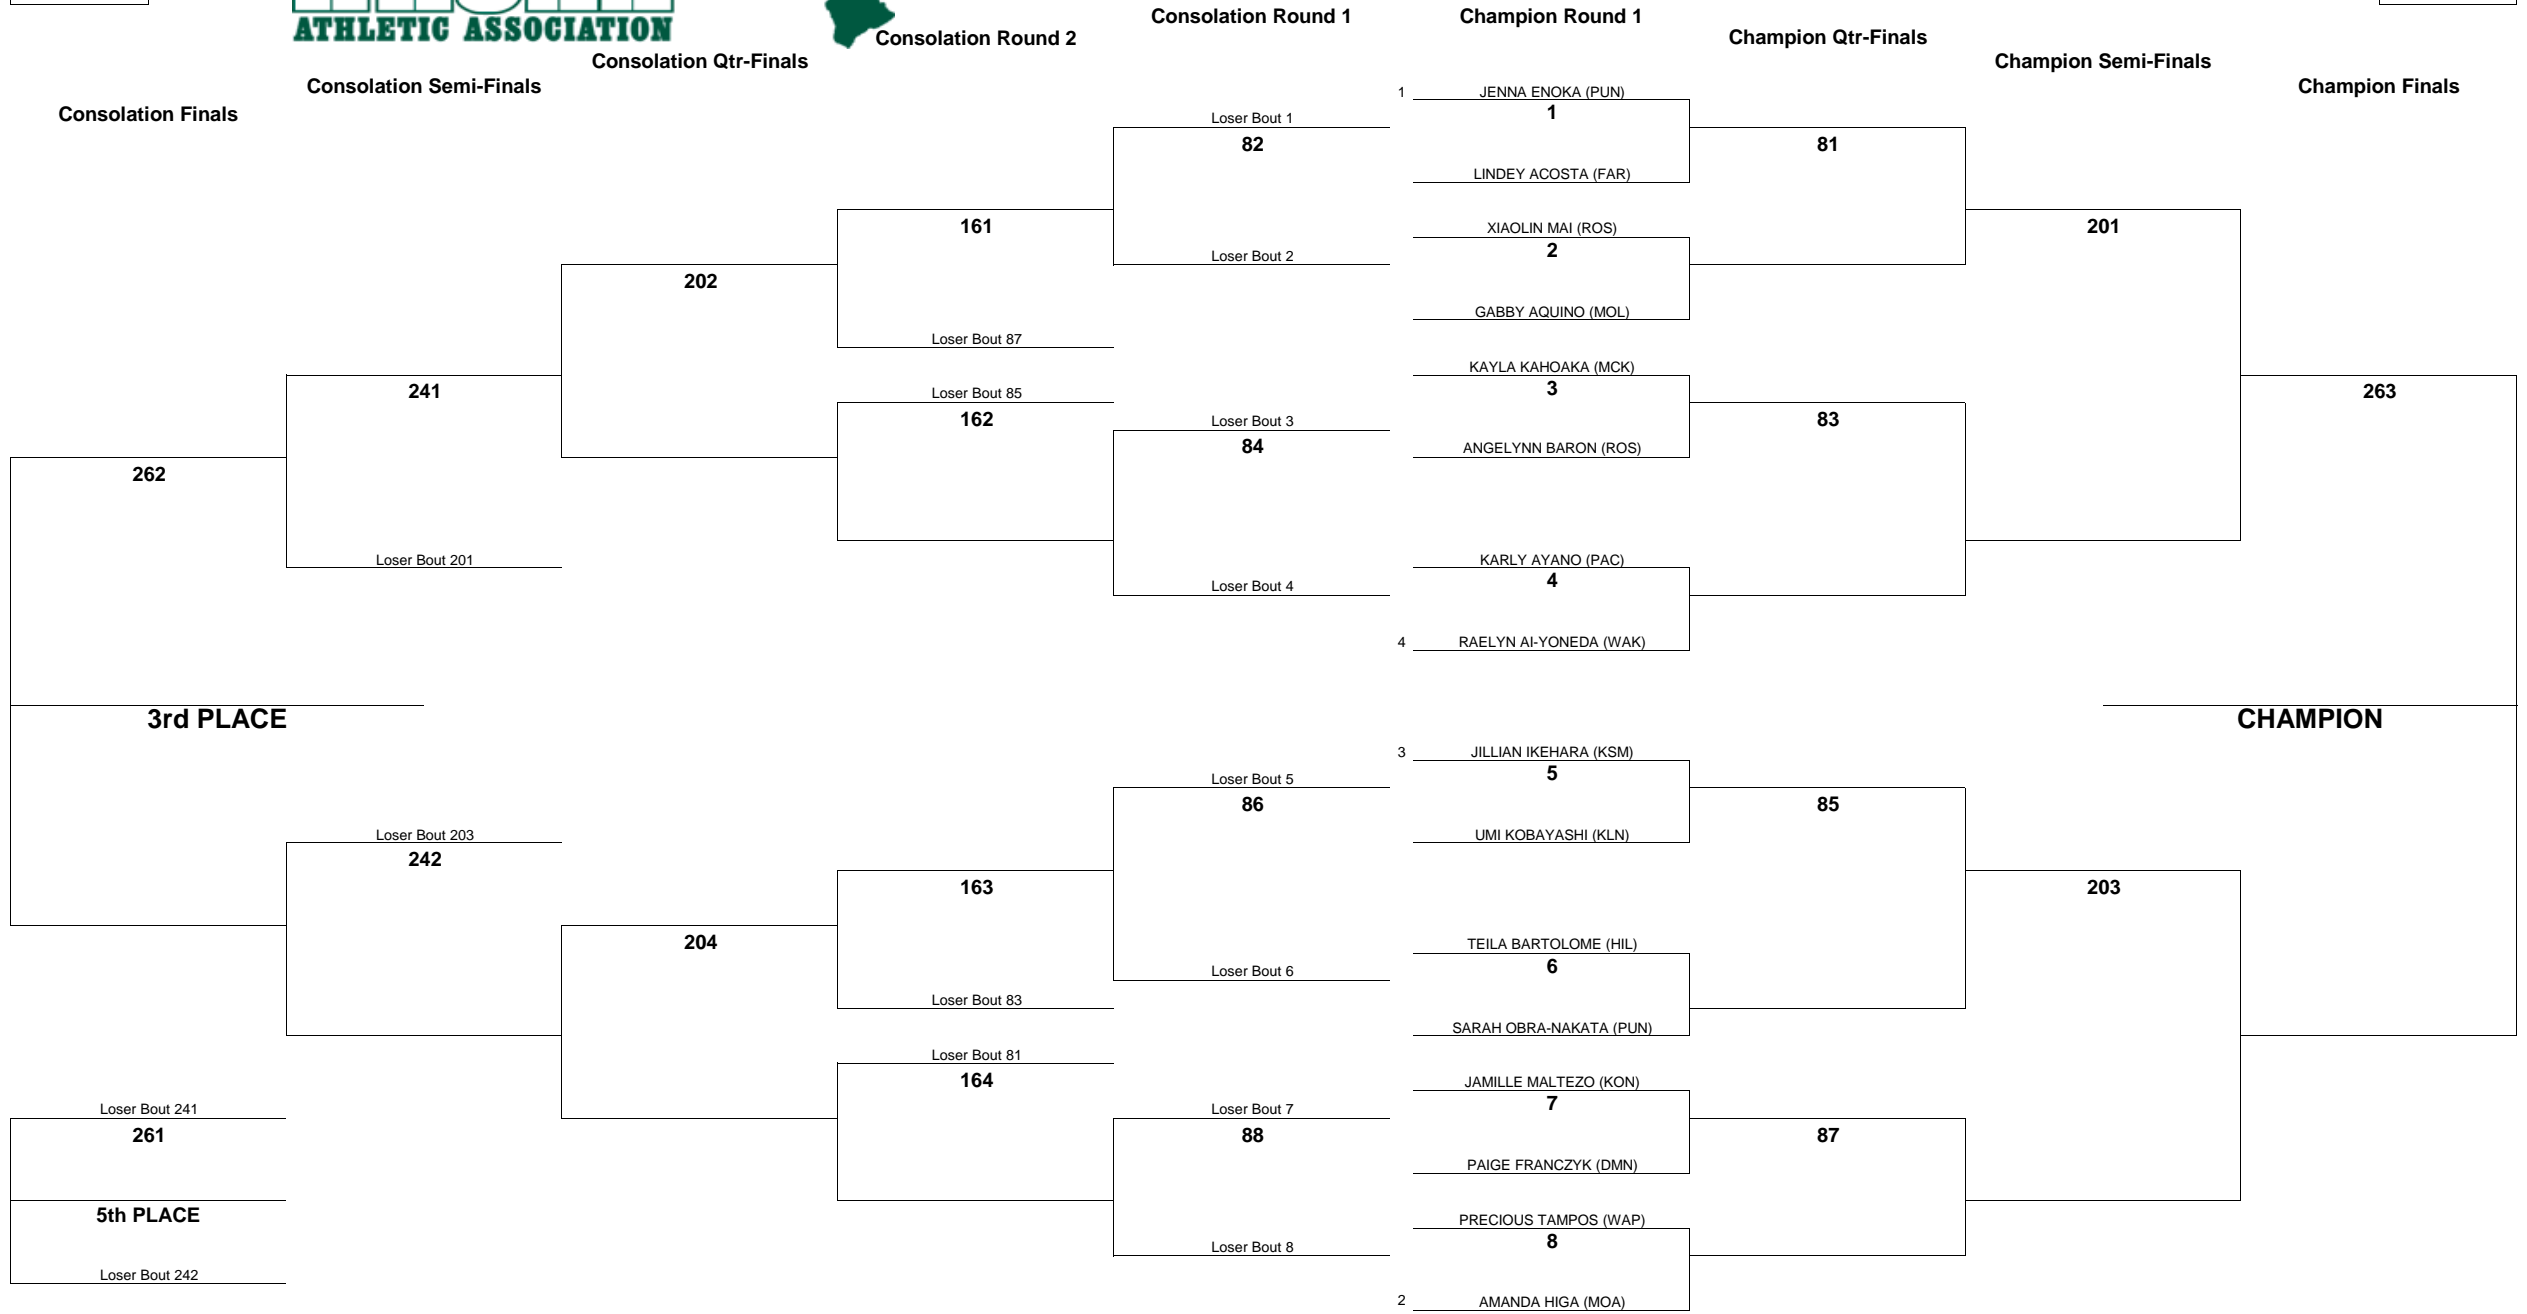

HAWAII HIGH SCHOOL ATHLETIC ASSOCIATION 2016 GIRLS JUDO CHAMPIONSHIPS

WEIGHT CLASS
98