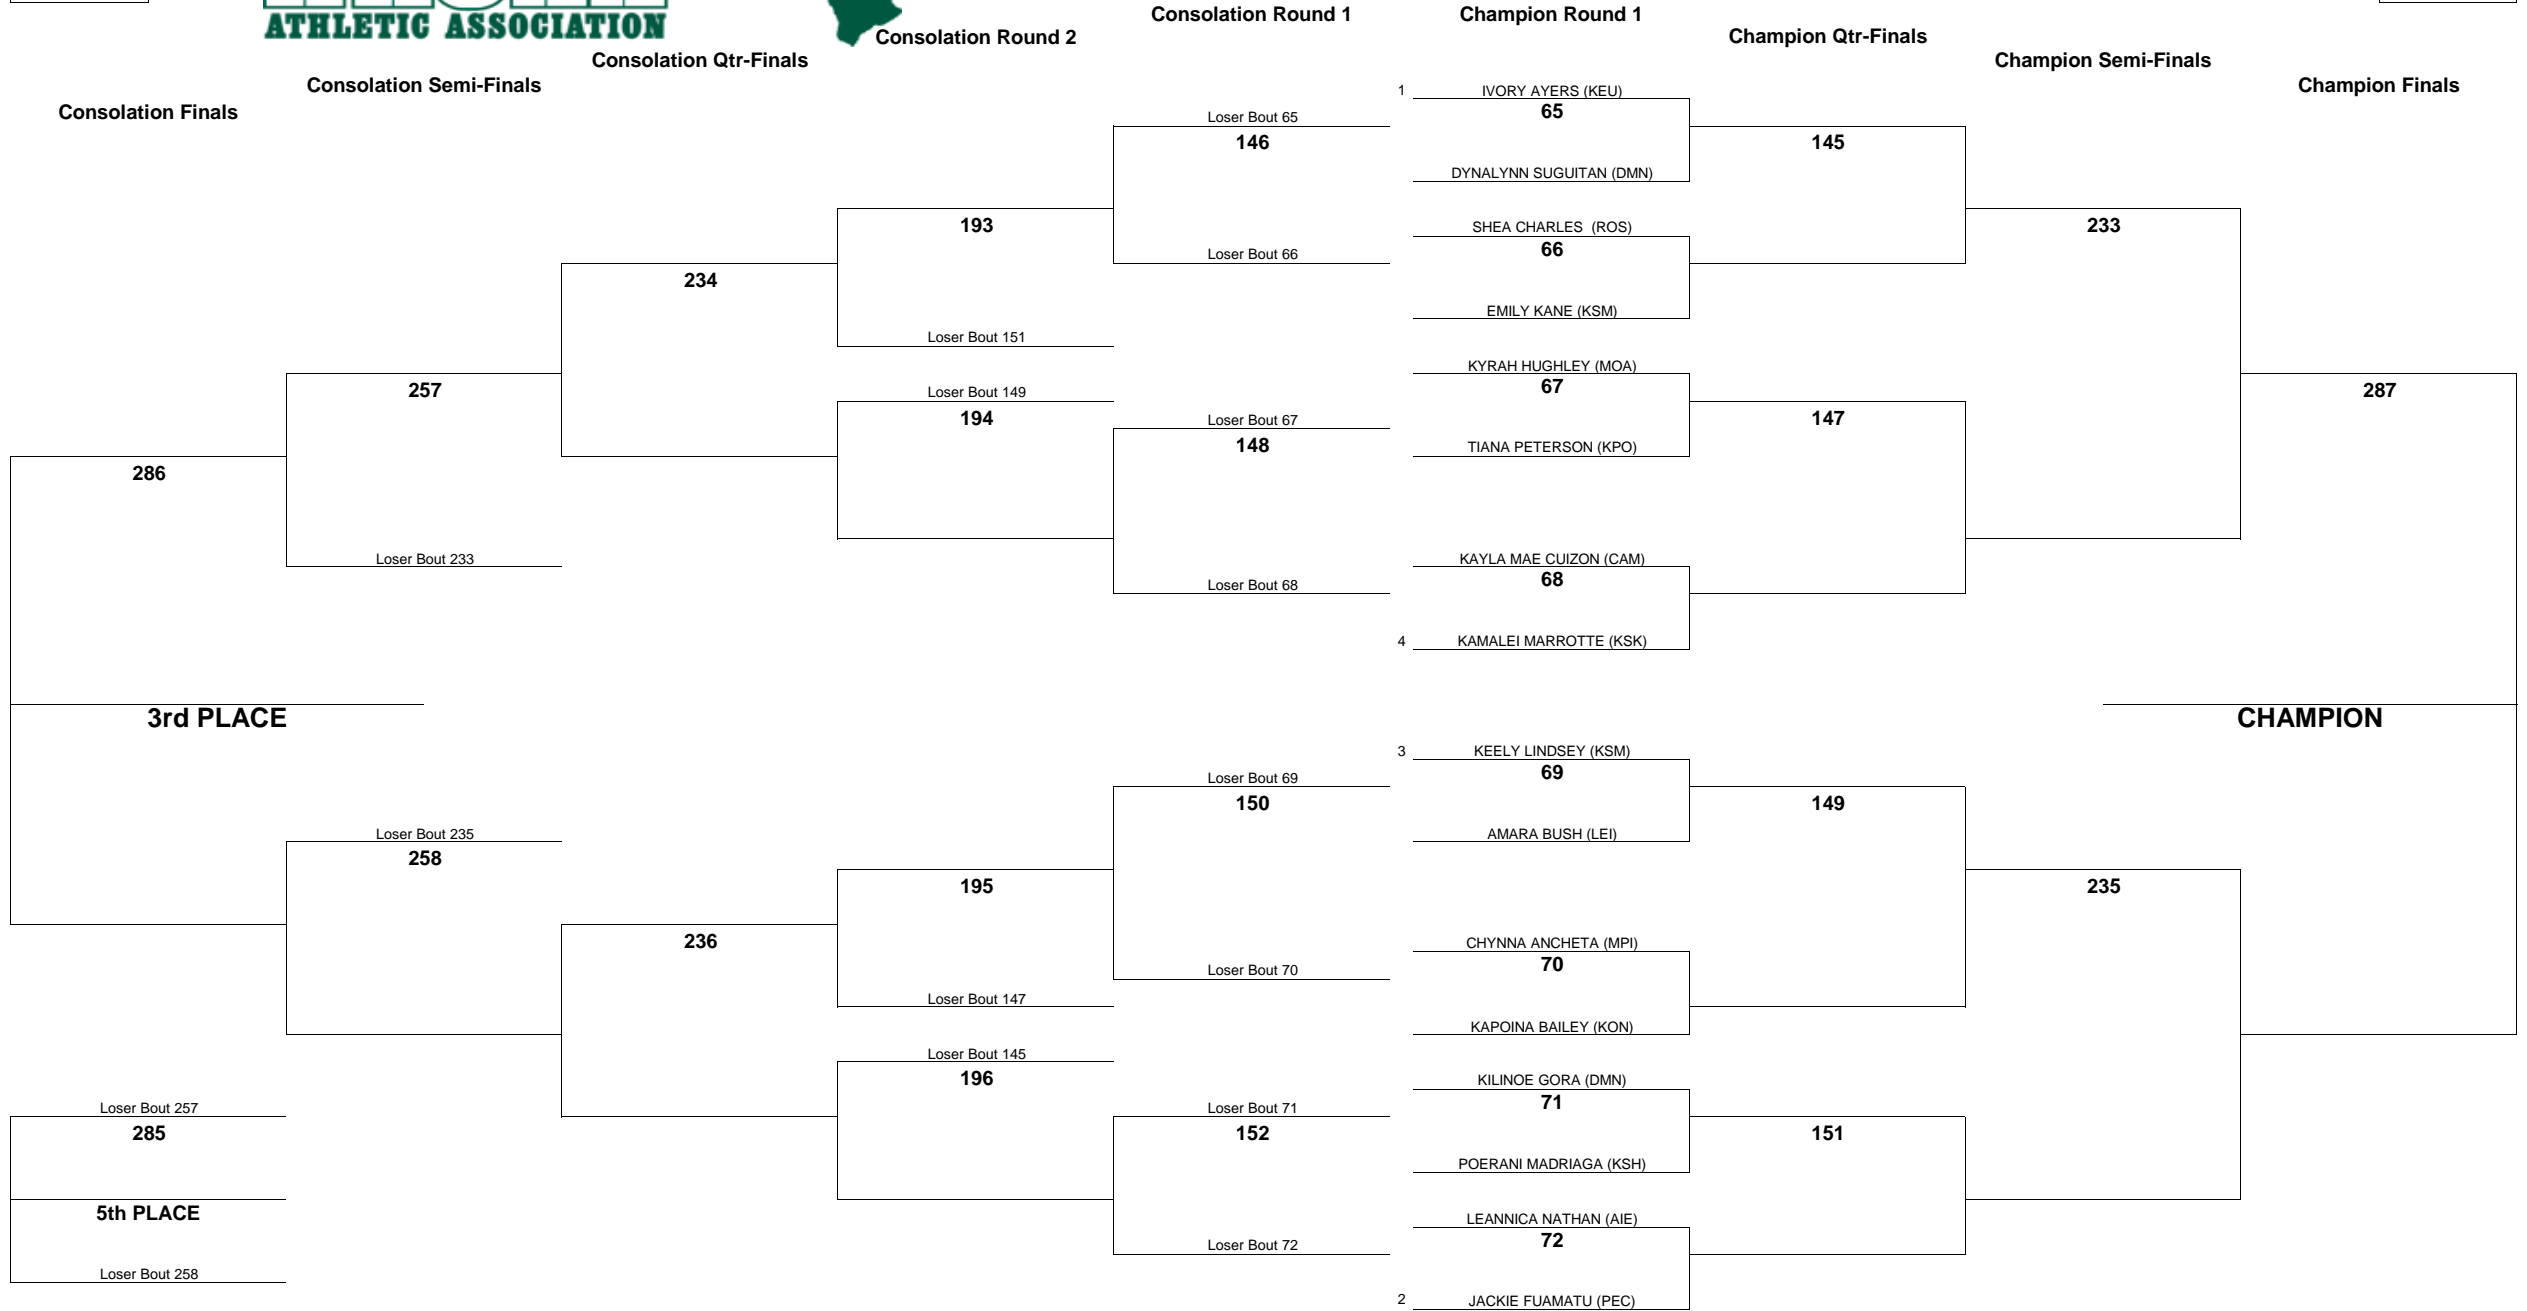

HAWAII HIGH SCHOOL ATHLETIC ASSOCIATION 2016 GIRLS JUDO CHAMPIONSHIPS

WEIGHT CLASS
172

WEIGHT CLASS
172