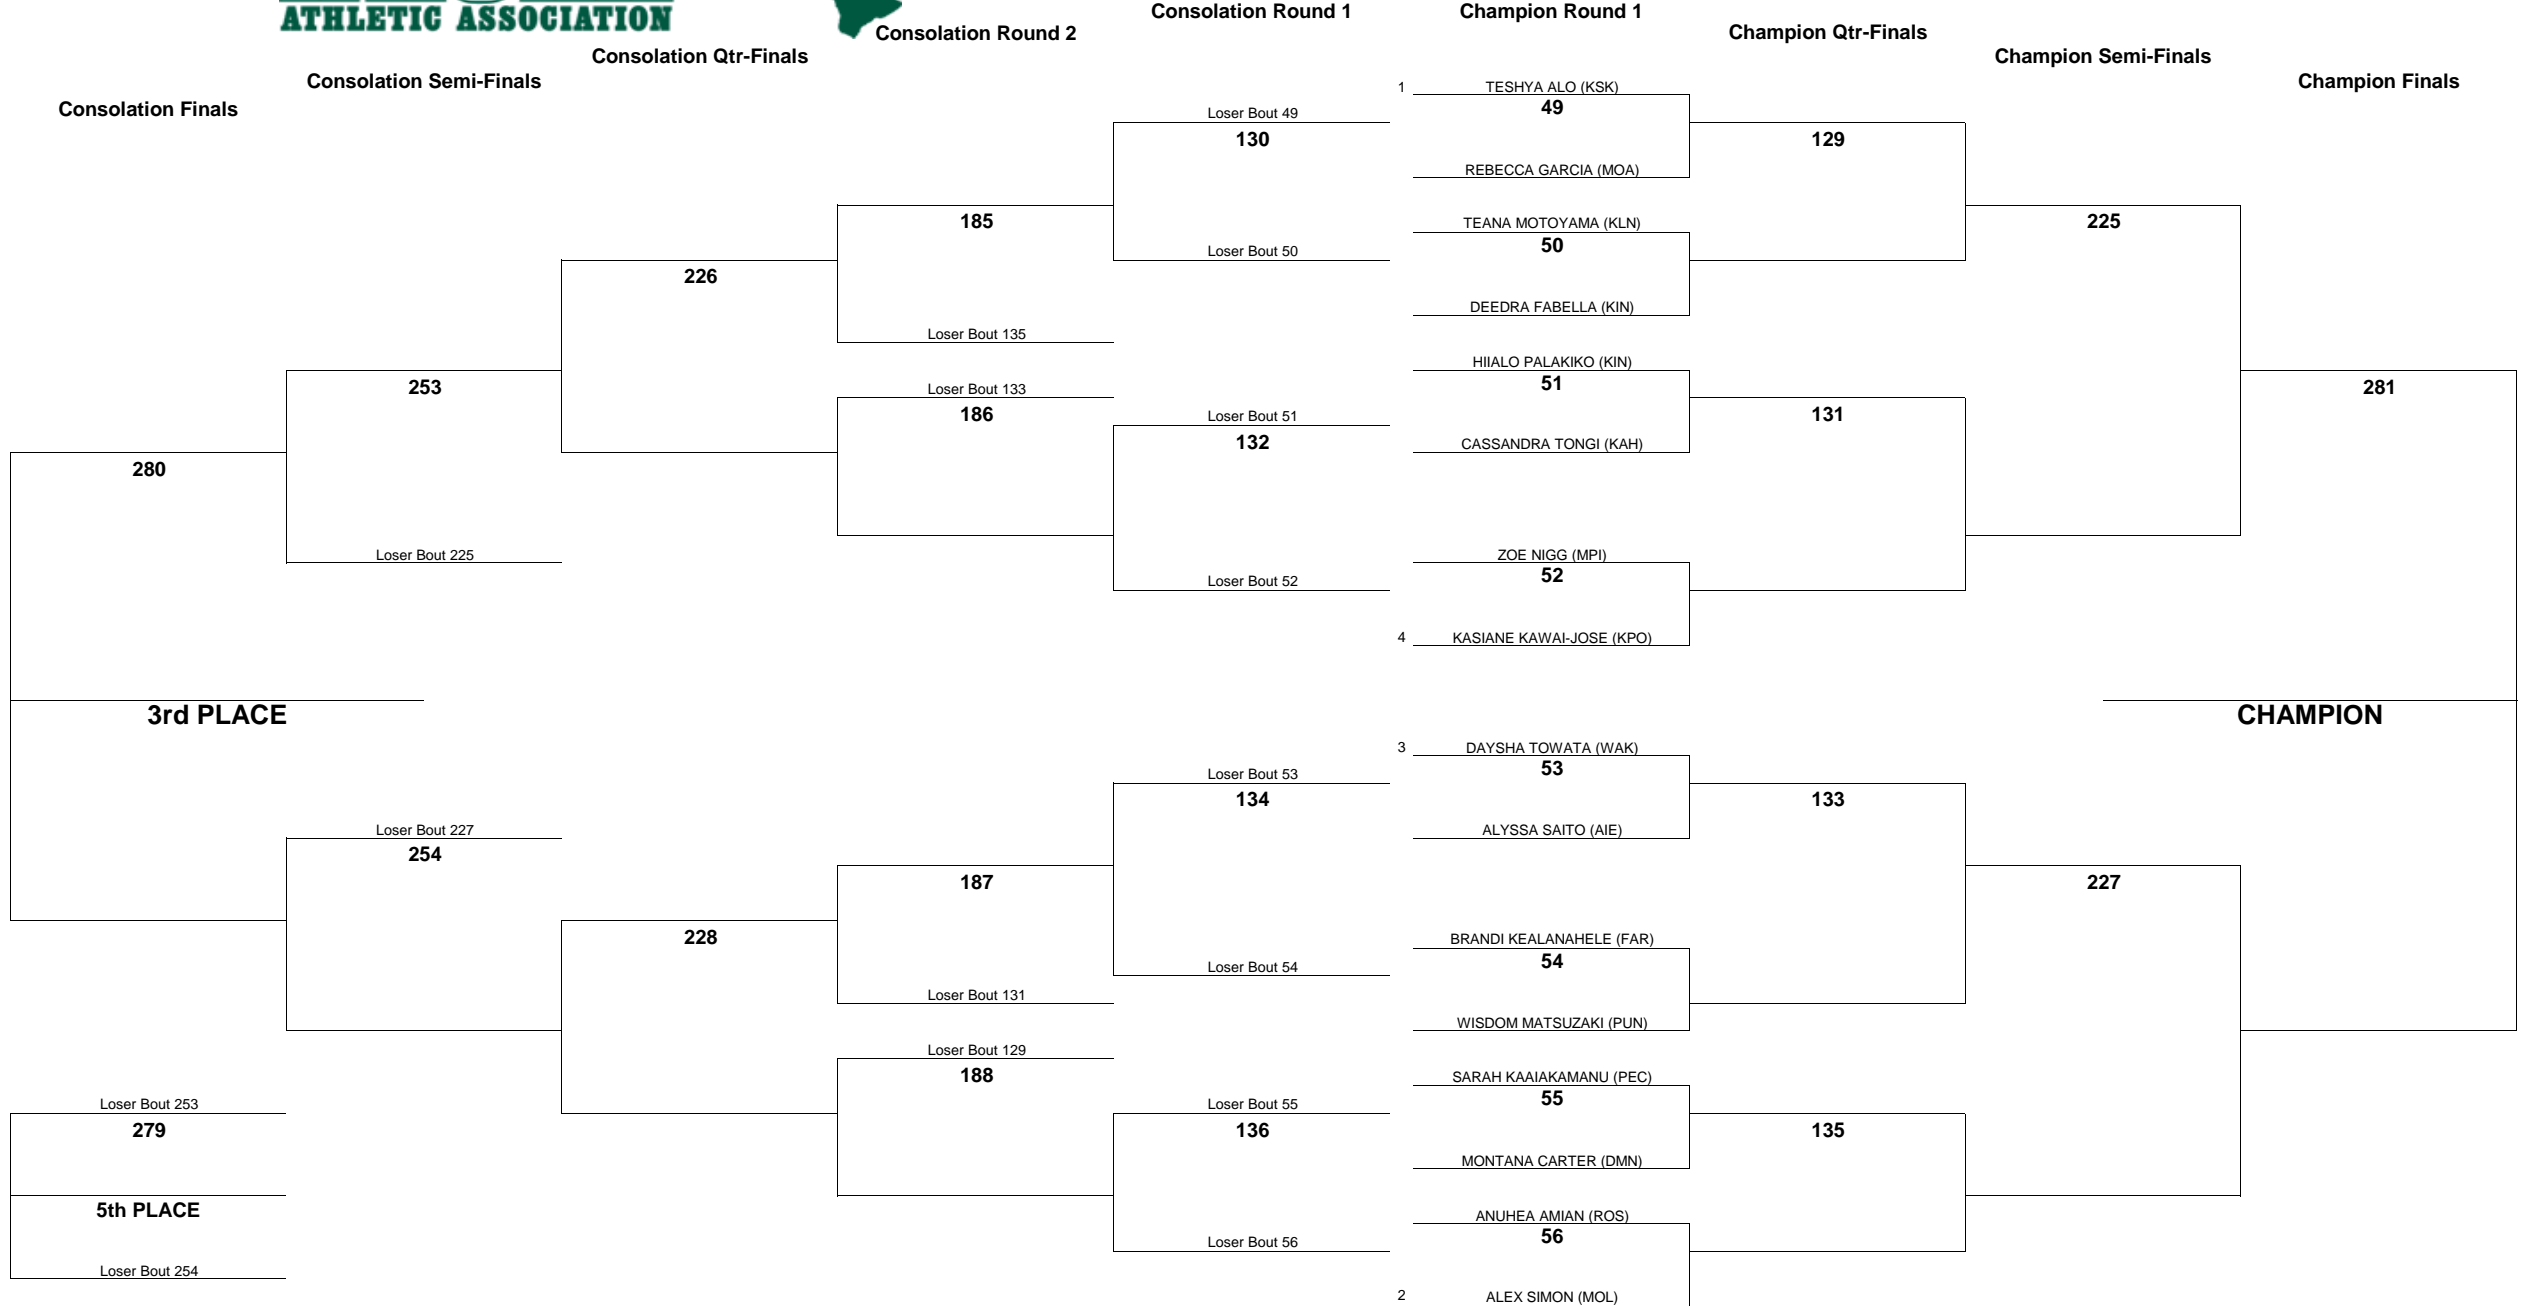

HAWAII HIGH SCHOOL ATHLETIC ASSOCIATION 2016 GIRLS JUDO CHAMPIONSHIPS

WEIGHT CLASS
139

WEIGHT CLASS
139