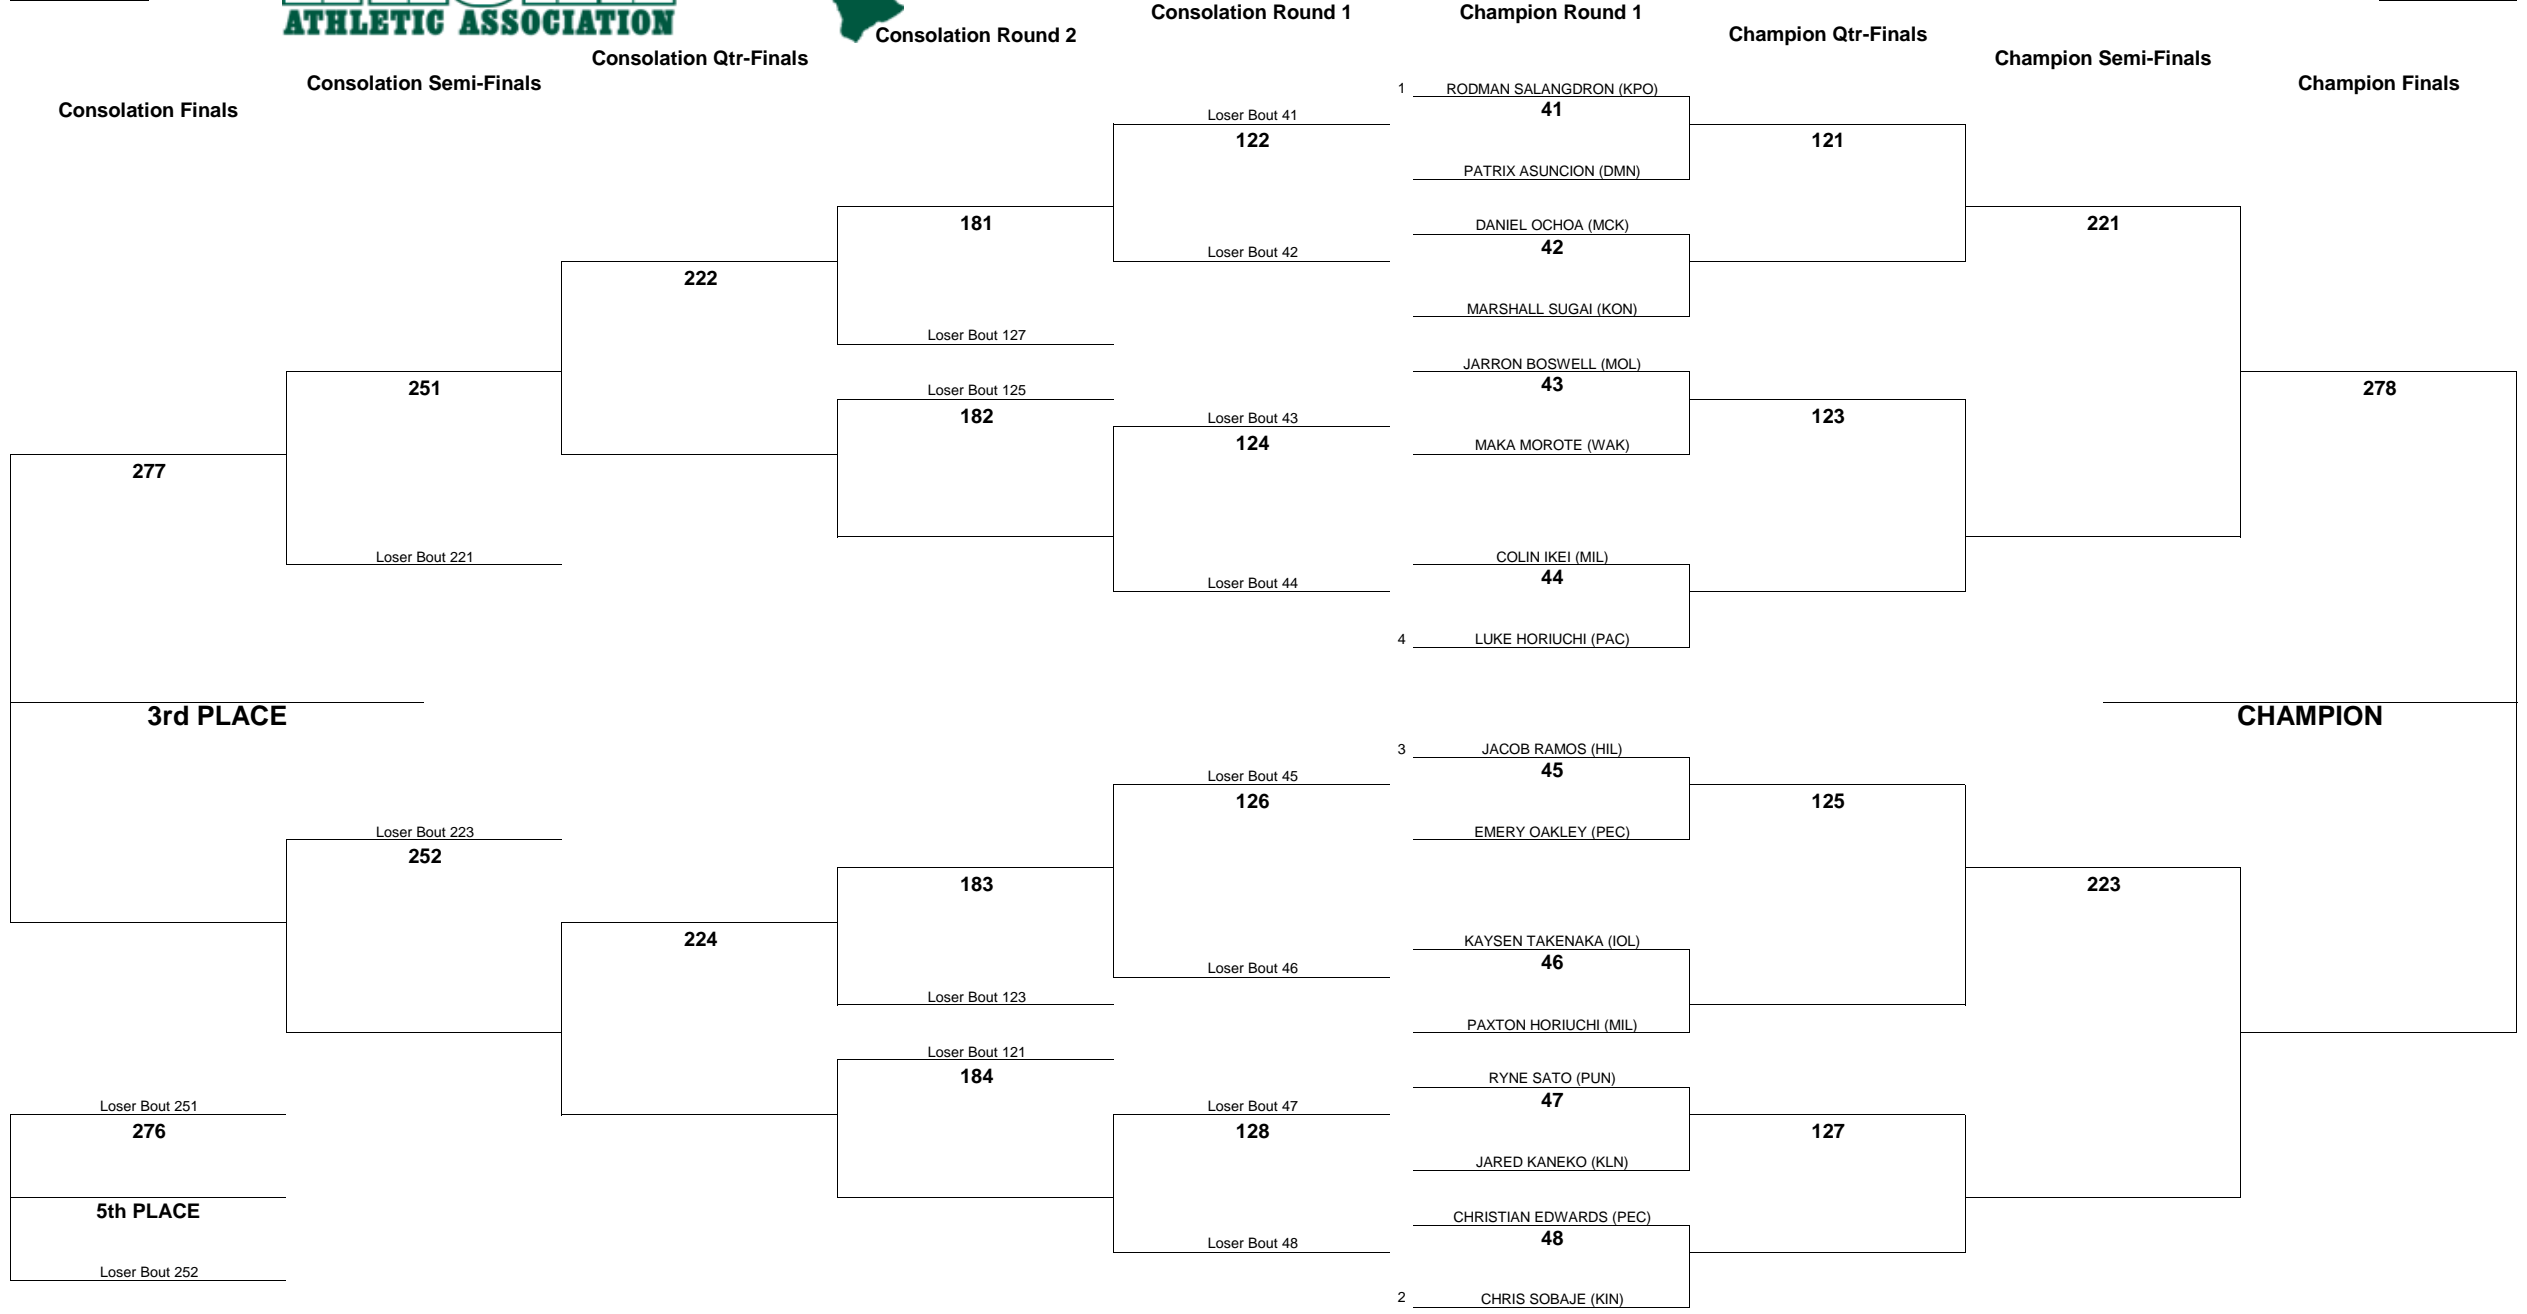

HAWAII HIGH SCHOOL ATHLETIC ASSOCIATION 2016 BOYS JUDO CHAMPIONSHIPS

WEIGHT CLASS
161