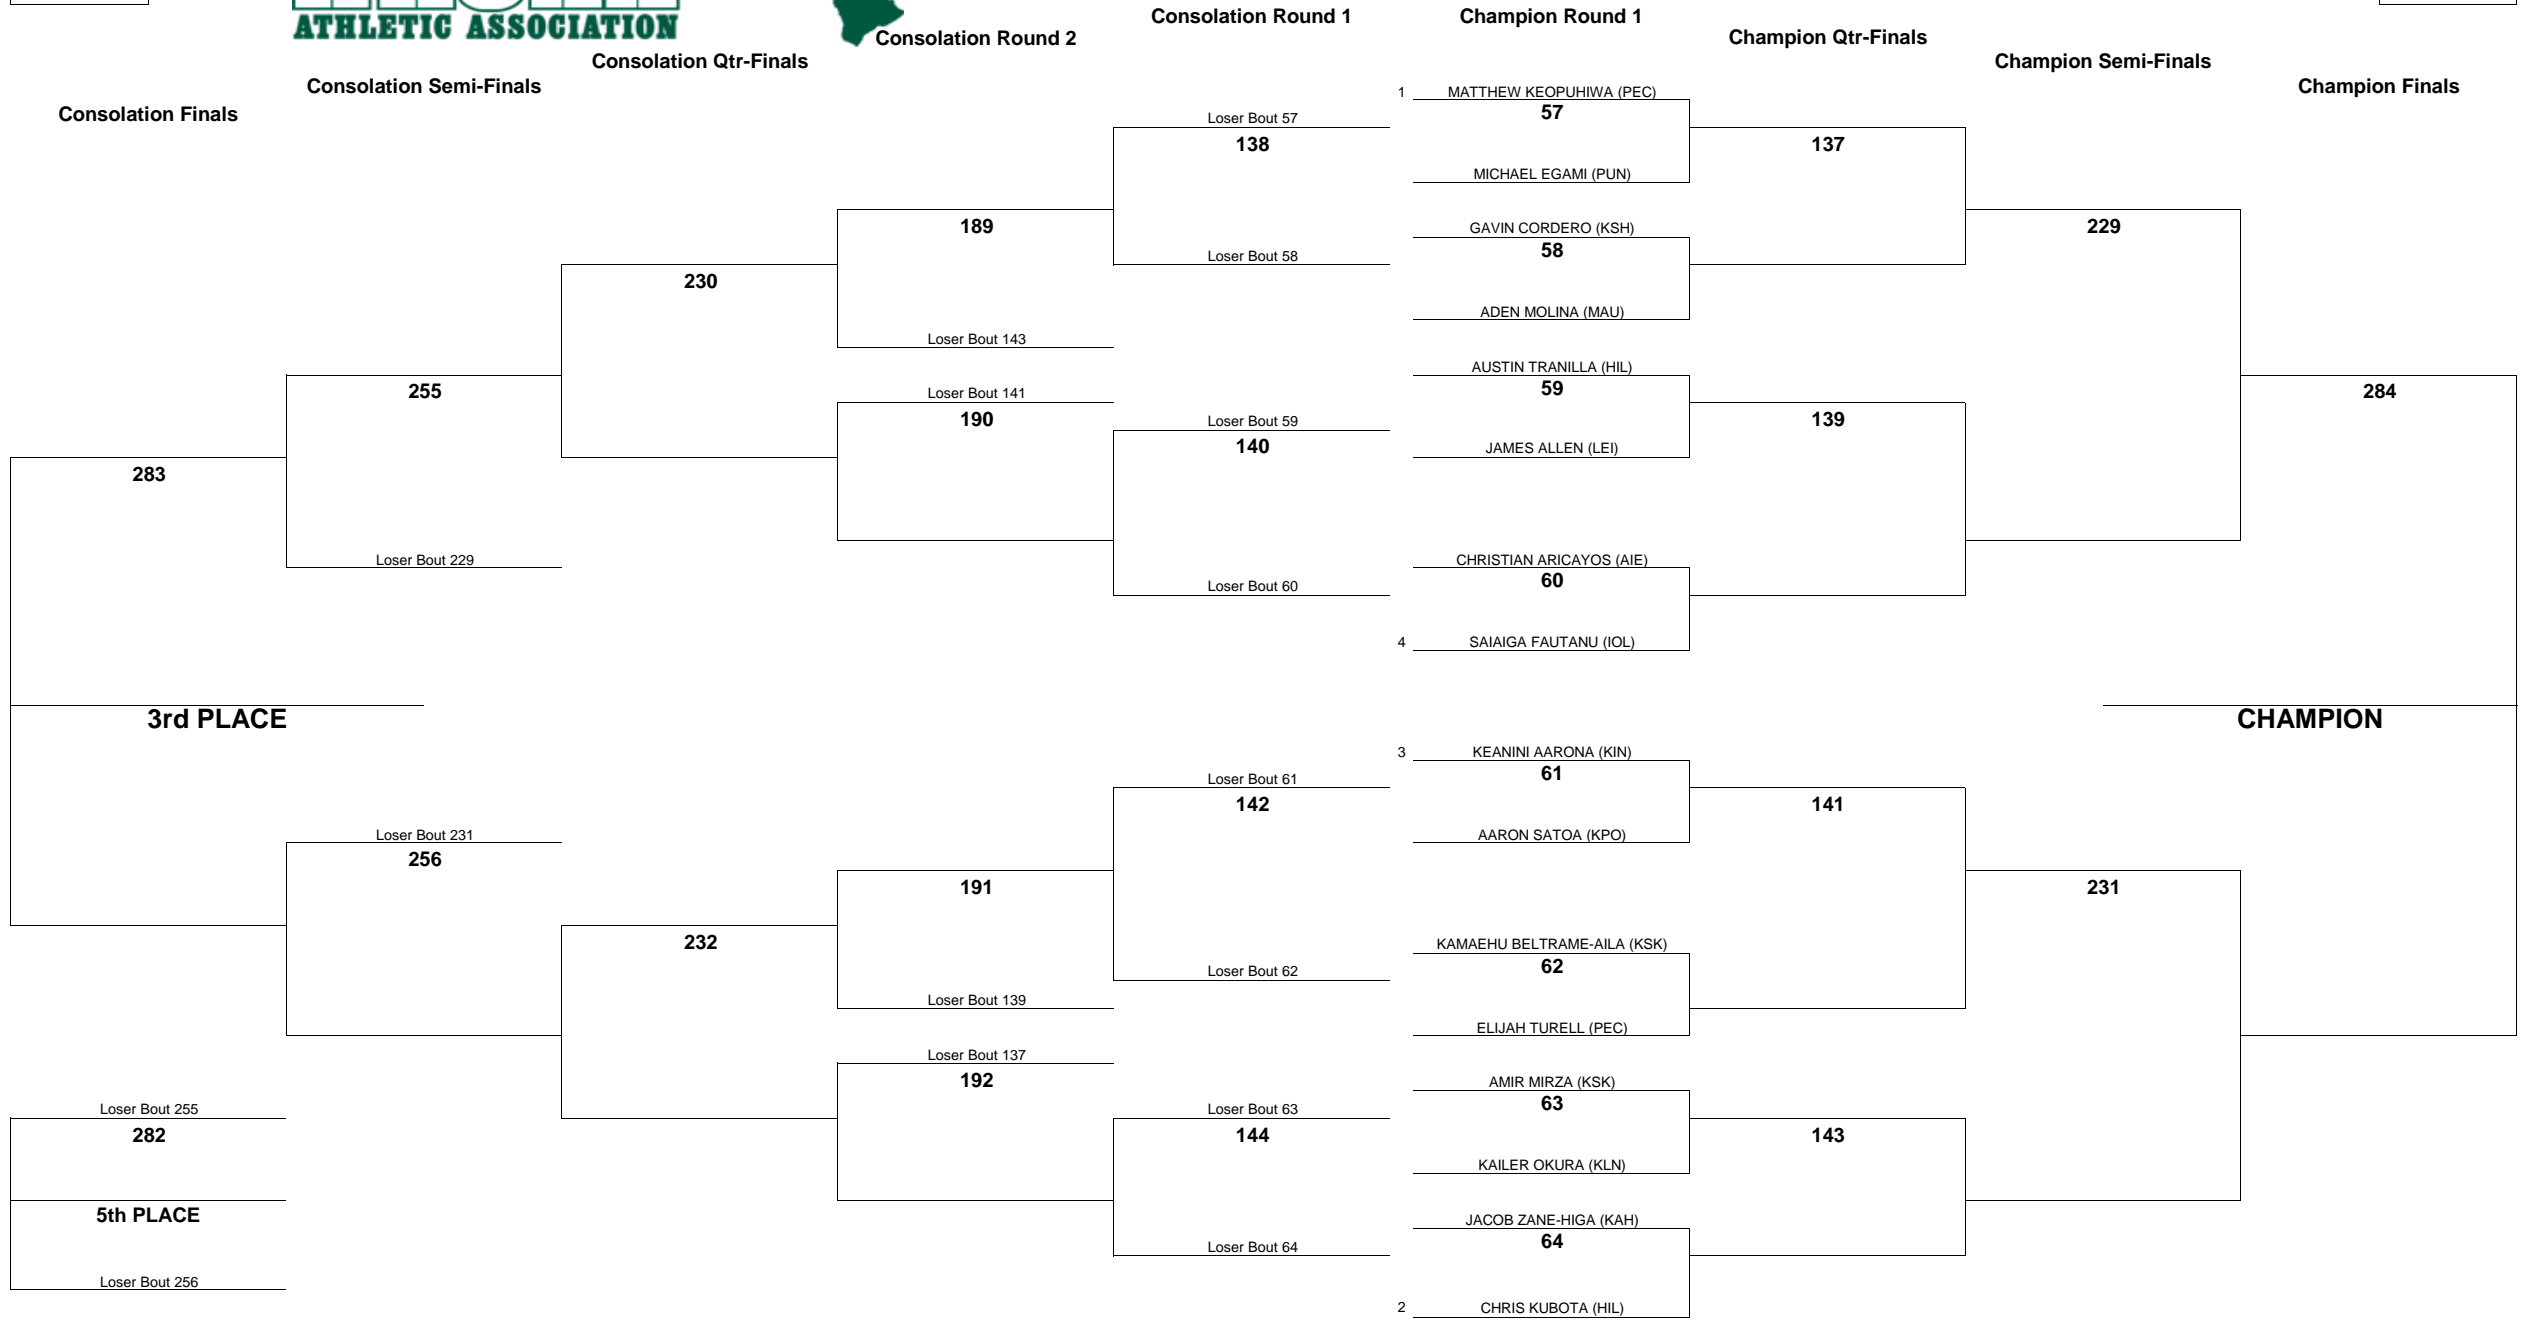

HAWAII HIGH SCHOOL ATHLETIC ASSOCIATION 2016 BOYS JUDO CHAMPIONSHIPS

WEIGHT CLASS
198